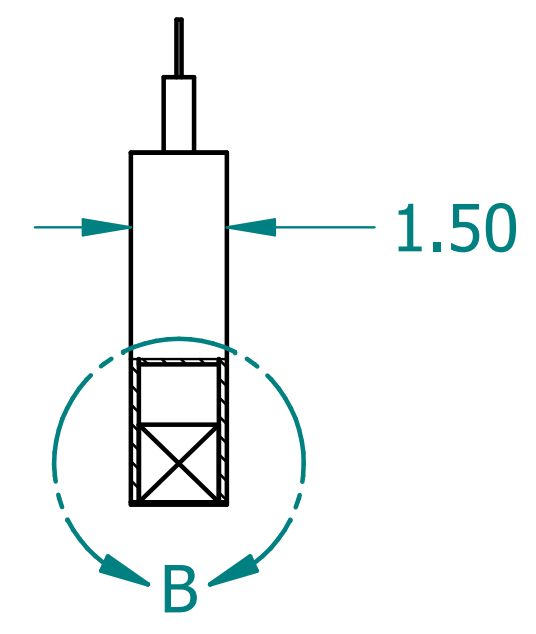

REVISION HISTORY			
REV.	DESCRIPTION	DATE	APPROVED

	NAME	DATE
DRAWN	SAI	03/11/20
ENG APPR	ERIC	03/11/20

  
 UNLESS OTHERWISE SPECIFIED DIMENSIONS ARE IN 'INCHES'  
 ANGLES  $\pm 0.8^\circ$  ; 2 PL  $\pm 0.040$  ; 3 PL  $\pm 0.020$

TITLE		Paintable Beam	
SUBTITLE		24"x6"x1.5"	
PART NO:	Beam-001-PG	REV.	1.0
SIZE: 34"x22"	SCALE: 0.33	SHEET 1 OF 1	
FILE NAME: Paintable Beam (24.6.1.5).dft			