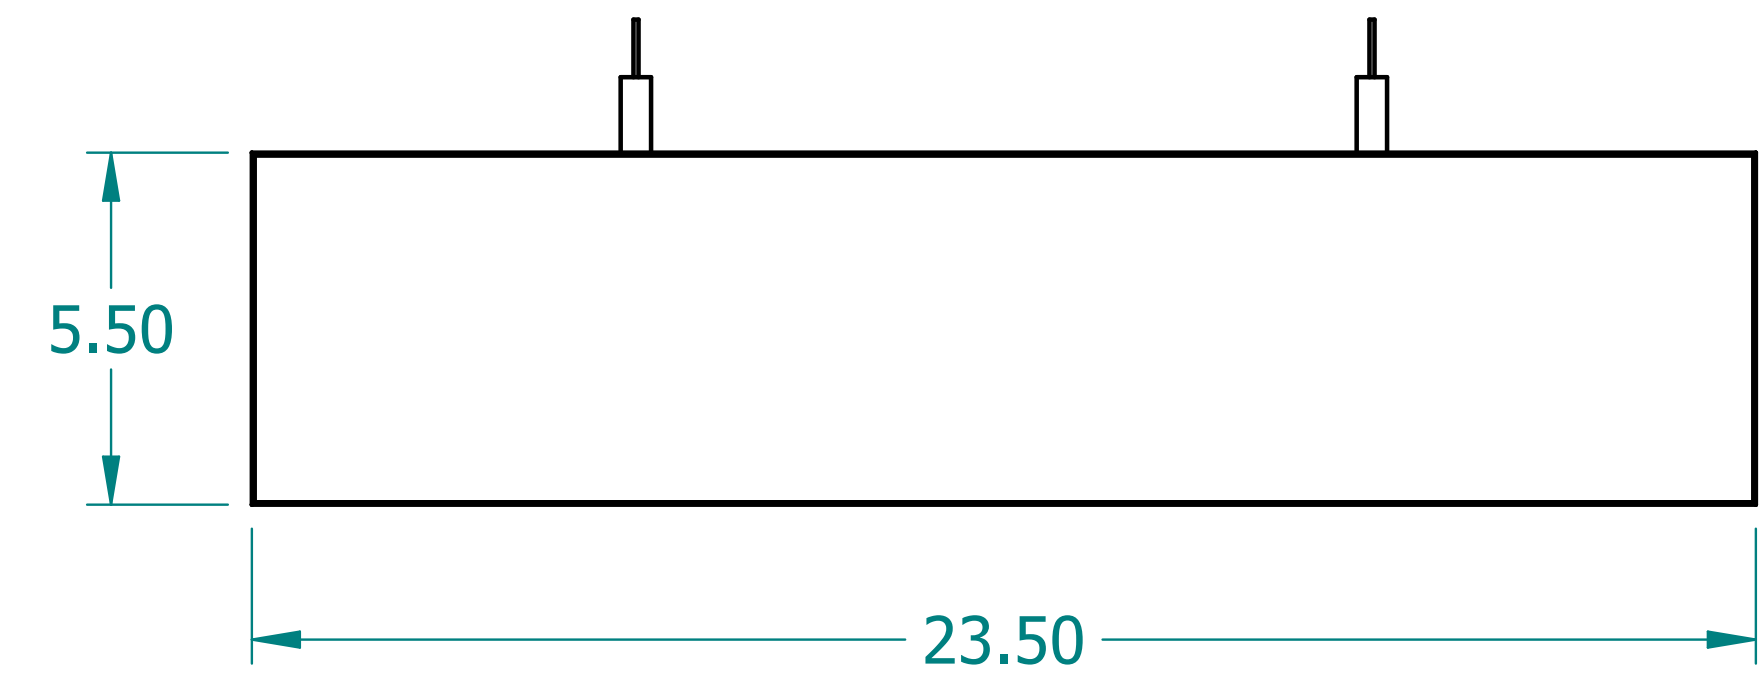

REVISION HISTORY			
REV.	DESCRIPTION	DATE	APPROVED

	NAME	DATE
DRAWN	SAI	03/11/20
ENG APPR	ERIC	03/11/20

  
 UNLESS OTHERWISE SPECIFIED DIMENSIONS ARE IN 'INCHES'  
 ANGLES  $\pm 0.8^\circ$  ; 2 PL  $\pm 0.040$  ; 3 PL  $\pm 0.020$

TITLE		Paintable Beam	
SUBTITLE		24"x6"x1.5"	
PART NO:	Beam-001-PG	REV.	1.0
SIZE: 34"x22"	SCALE: 0.33	SHEET 1 OF 1	
FILE NAME: Paintable Beam (24.6.1.5).dft			