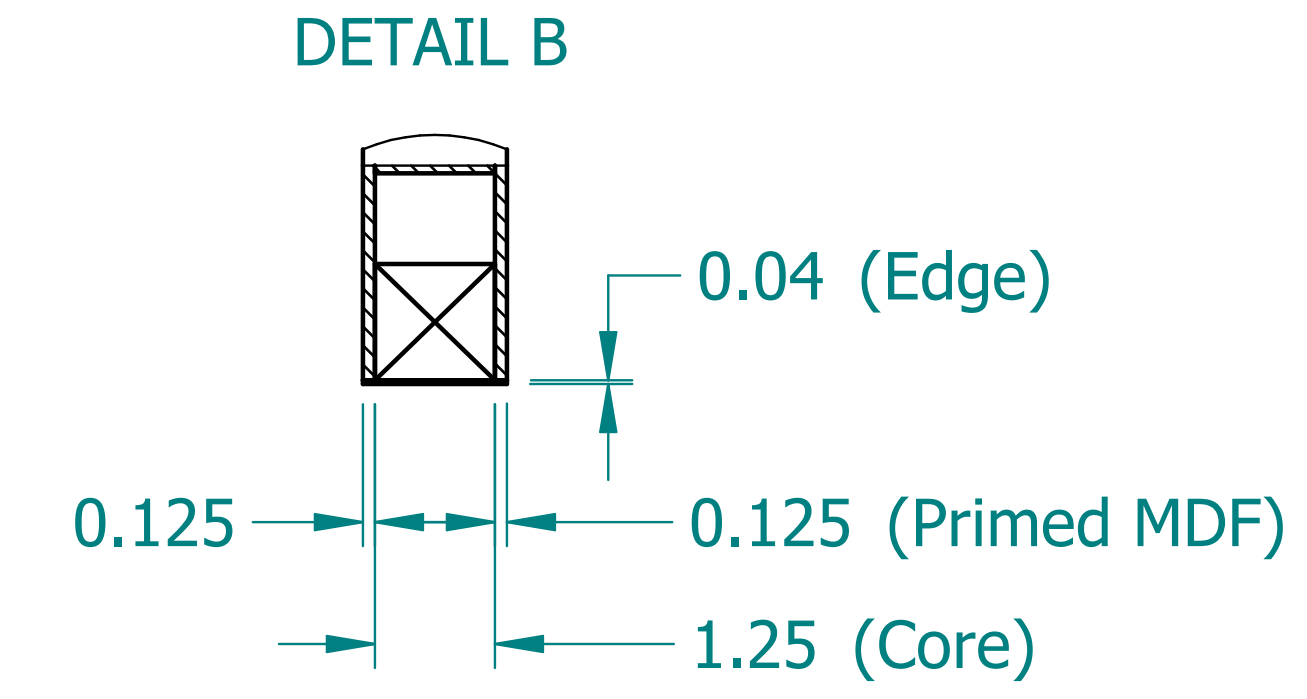

REVISION HISTORY			
REV.	DESCRIPTION	DATE	APPROVED

	NAME	DATE
DRAWN	SAI	03/11/20
ENG APPR	ERIC	03/11/20

  
 UNLESS OTHERWISE SPECIFIED DIMENSIONS ARE IN 'INCHES'  
 ANGLES  $\pm 0.8^\circ$  ; 2 PL  $\pm 0.040$  ; 3 PL  $\pm 0.020$

TITLE		Paintable Beam	
SUBTITLE		24"x6"x1.5"	
PART NO:	Beam-001-PG	REV.	1.0
SIZE: 34"x22"	SCALE: 0.33	SHEET 1 OF 1	
FILE NAME: Paintable Beam (24.6.1.5).dft			