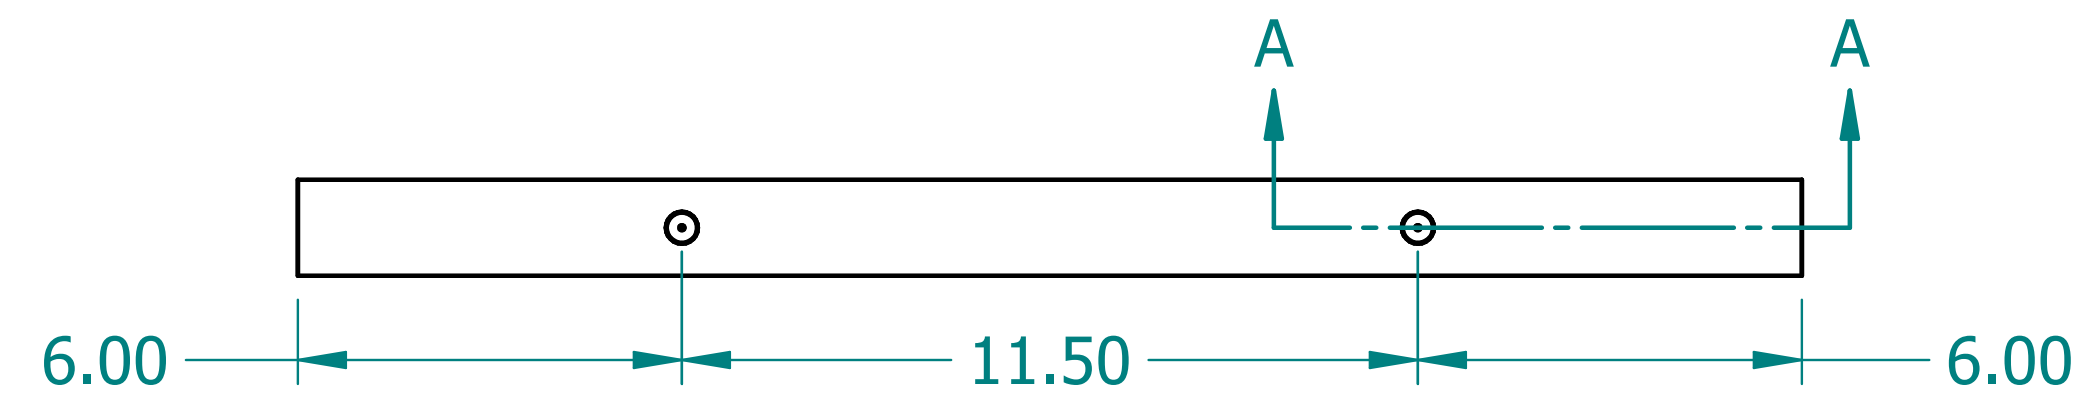

REVISION HISTORY			
REV.	DESCRIPTION	DATE	APPROVED

	NAME	DATE
DRAWN	SAI	03/11/20
ENG APPR	ERIC	03/11/20

  
 UNLESS OTHERWISE SPECIFIED DIMENSIONS ARE IN 'INCHES'  
 ANGLES  $\pm 0.8^\circ$  ; 2 PL  $\pm 0.040$  ; 3 PL  $\pm 0.020$

TITLE		Paintable Beam	
SUBTITLE		24"x6"x1.5"	
PART NO:	Beam-001-PG	REV.	1.0
SIZE: 34"x22"	SCALE: 0.33	SHEET 1 OF 1	
FILE NAME: Paintable Beam (24.6.1.5).dft			