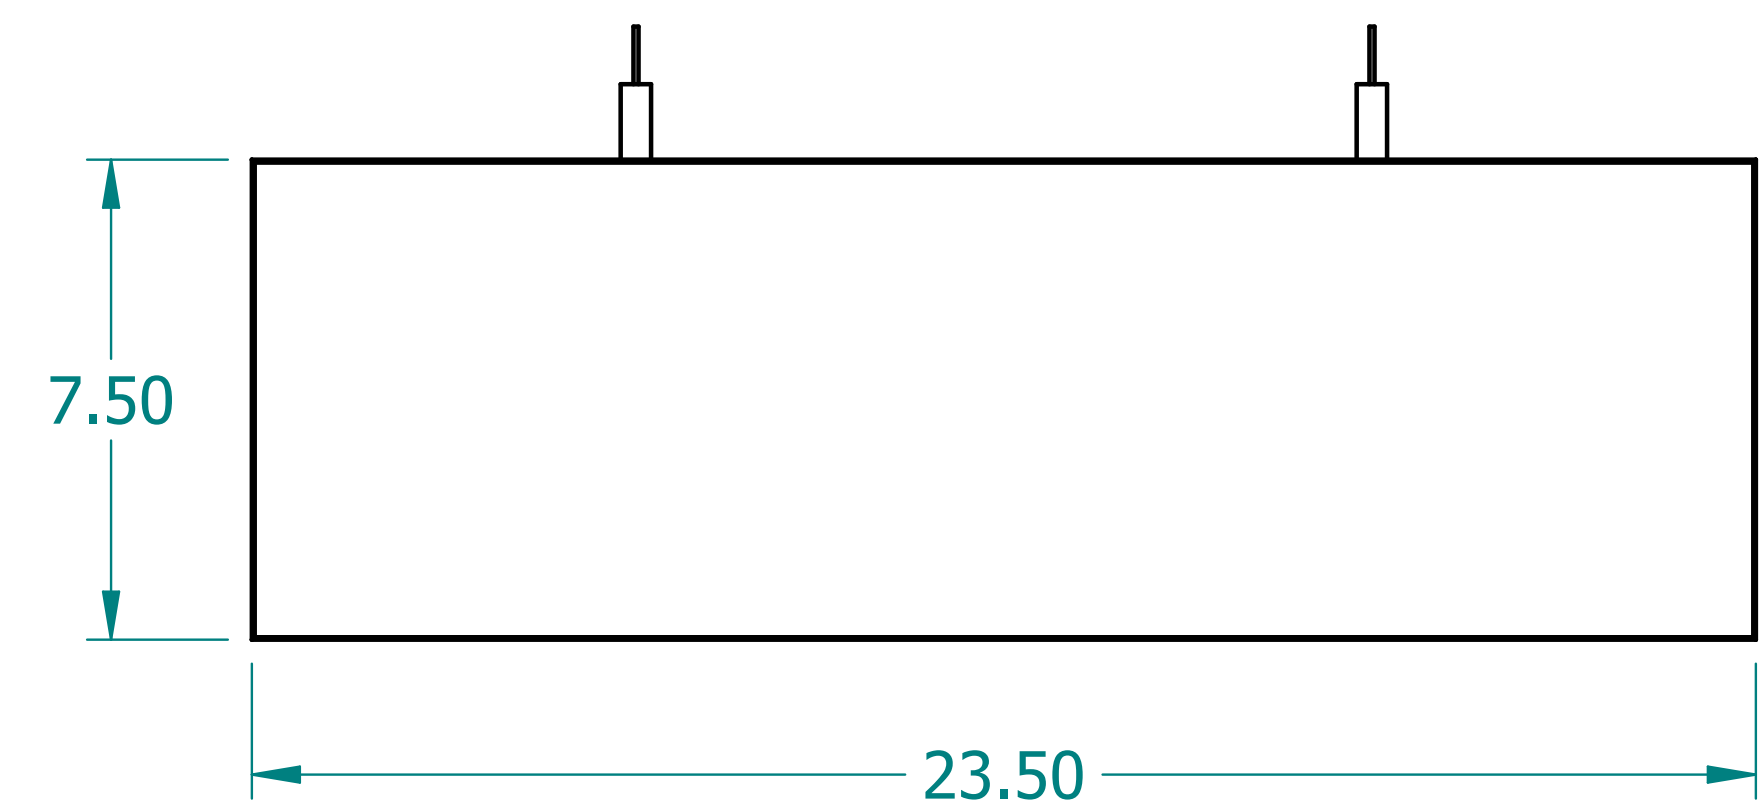

REVISION HISTORY			
REV.	DESCRIPTION	DATE	APPROVED

NAME	DATE	
DRAWN: SAI	03/11/20	
ENG APPR: ERIC	03/11/20	
<p>UNLESS OTHERWISE SPECIFIED DIMENSIONS ARE IN 'INCHES'</p> <p>ANGLES $\pm 0.8^\circ$; 2 PL ± 0.040 ; 3 PL ± 0.020</p>		<p>TITLE: Paintable Beam</p> <p>SUBTITLE: 24"x8"x1.5"</p> <p>PART NO: Beam-002-PG REV: 1.0</p> <p>SIZE: 34"x22" SCALE: 0.33 SHEET 1 OF 1</p> <p>FILE NAME: Paintable Beam (24.8.1.5).dft</p>