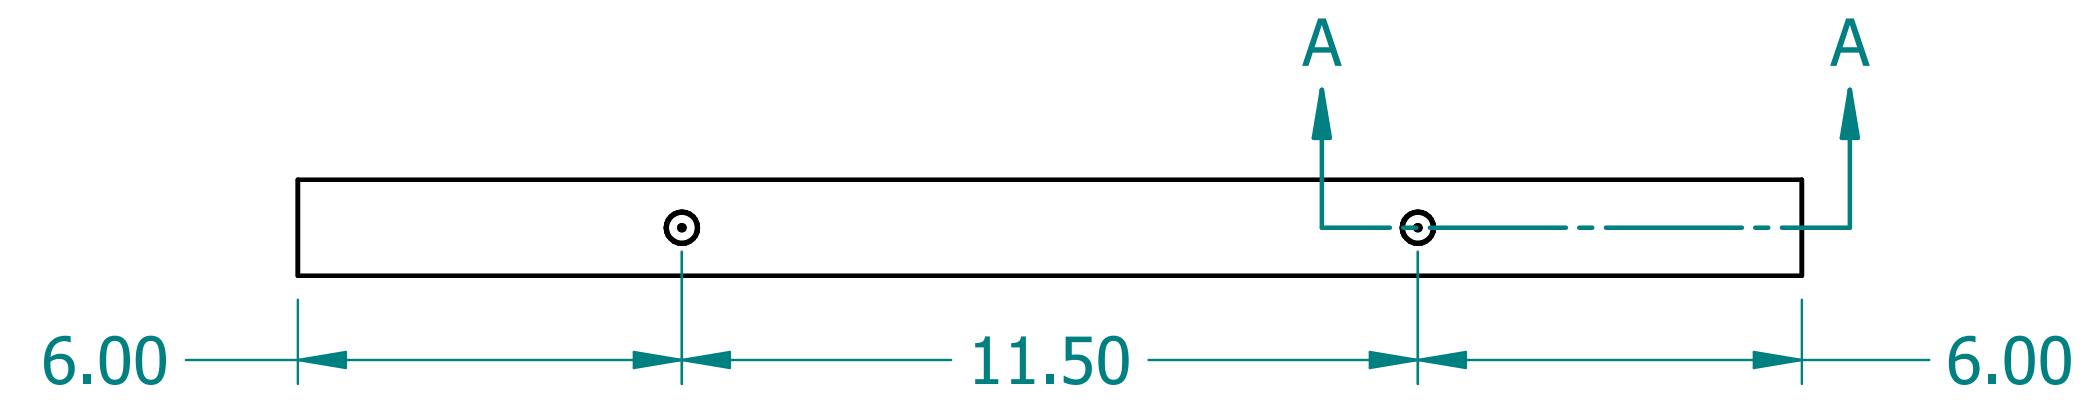

REVISION HISTORY			
REV.	DESCRIPTION	DATE	APPROVED

NAME	DATE	
DRAWN: SAI	03/11/20	
ENG APPR: ERIC	03/11/20	
<p>UNLESS OTHERWISE SPECIFIED DIMENSIONS ARE IN 'INCHES'</p> <p>ANGLES $\pm 0.8^\circ$; 2 PL ± 0.040 ; 3 PL ± 0.020</p>		<p>TITLE: Paintable Beam</p> <p>SUBTITLE: 24"x8"x1.5"</p> <p>PART NO: Beam-002-PG REV: 1.0</p> <p>SIZE: 34"x22" SCALE: 0.33 SHEET 1 OF 1</p> <p>FILE NAME: Paintable Beam (24.8.1.5).dft</p>