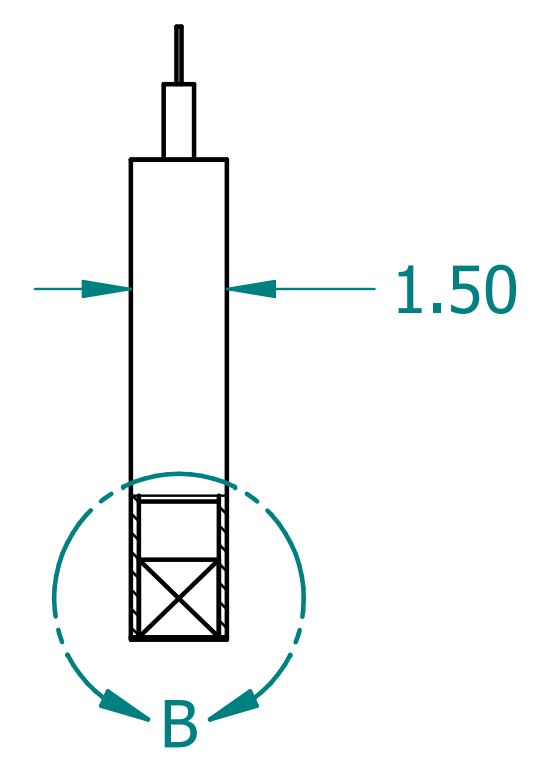

REVISION HISTORY			
REV.	DESCRIPTION	DATE	APPROVED

NAME	DATE	
DRAWN: SAI	03/11/20	
ENG APPR: ERIC	03/11/20	
<p>UNLESS OTHERWISE SPECIFIED DIMENSIONS ARE IN 'INCHES'</p> <p>ANGLES $\pm 0.8^\circ$; 2 PL ± 0.040 ; 3 PL ± 0.020</p>		<p>TITLE: Paintable Beam</p> <p>SUBTITLE: 24"x8"x1.5"</p> <p>PART NO: Beam-002-PG REV: 1.0</p> <p>SIZE: 34"x22" SCALE: 0.33 SHEET 1 OF 1</p> <p>FILE NAME: Paintable Beam (24.8.1.5).dft</p>