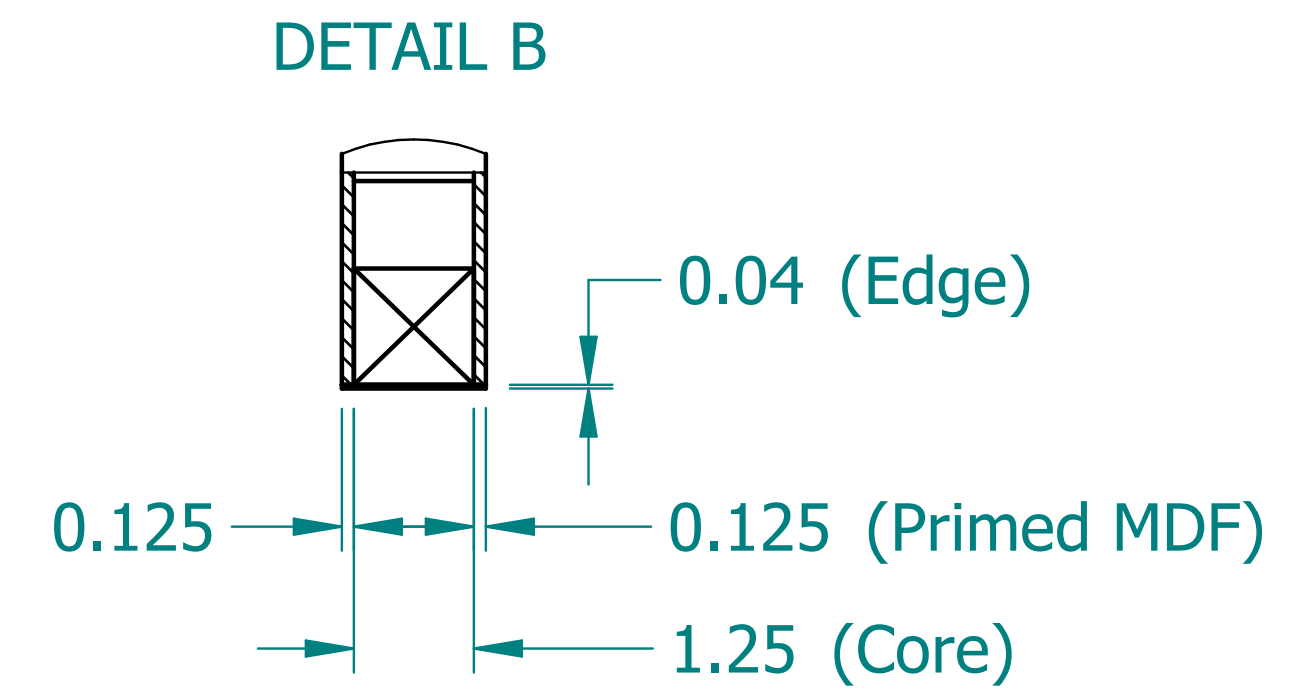

REVISION HISTORY			
REV.	DESCRIPTION	DATE	APPROVED

NAME	DATE	
DRAWN: SAI	03/11/20	
ENG APPR: ERIC	03/11/20	
<p>UNLESS OTHERWISE SPECIFIED DIMENSIONS ARE IN 'INCHES'</p> <p>ANGLES $\pm 0.8^\circ$; 2 PL ± 0.040 ; 3 PL ± 0.020</p>		<p>TITLE: Paintable Beam</p> <p>SUBTITLE: 24"x8"x1.5"</p> <p>PART NO: Beam-002-PG REV: 1.0</p> <p>SIZE: 34"x22" SCALE: 0.33 SHEET 1 OF 1</p> <p>FILE NAME: Paintable Beam (24.8.1.5).dft</p>