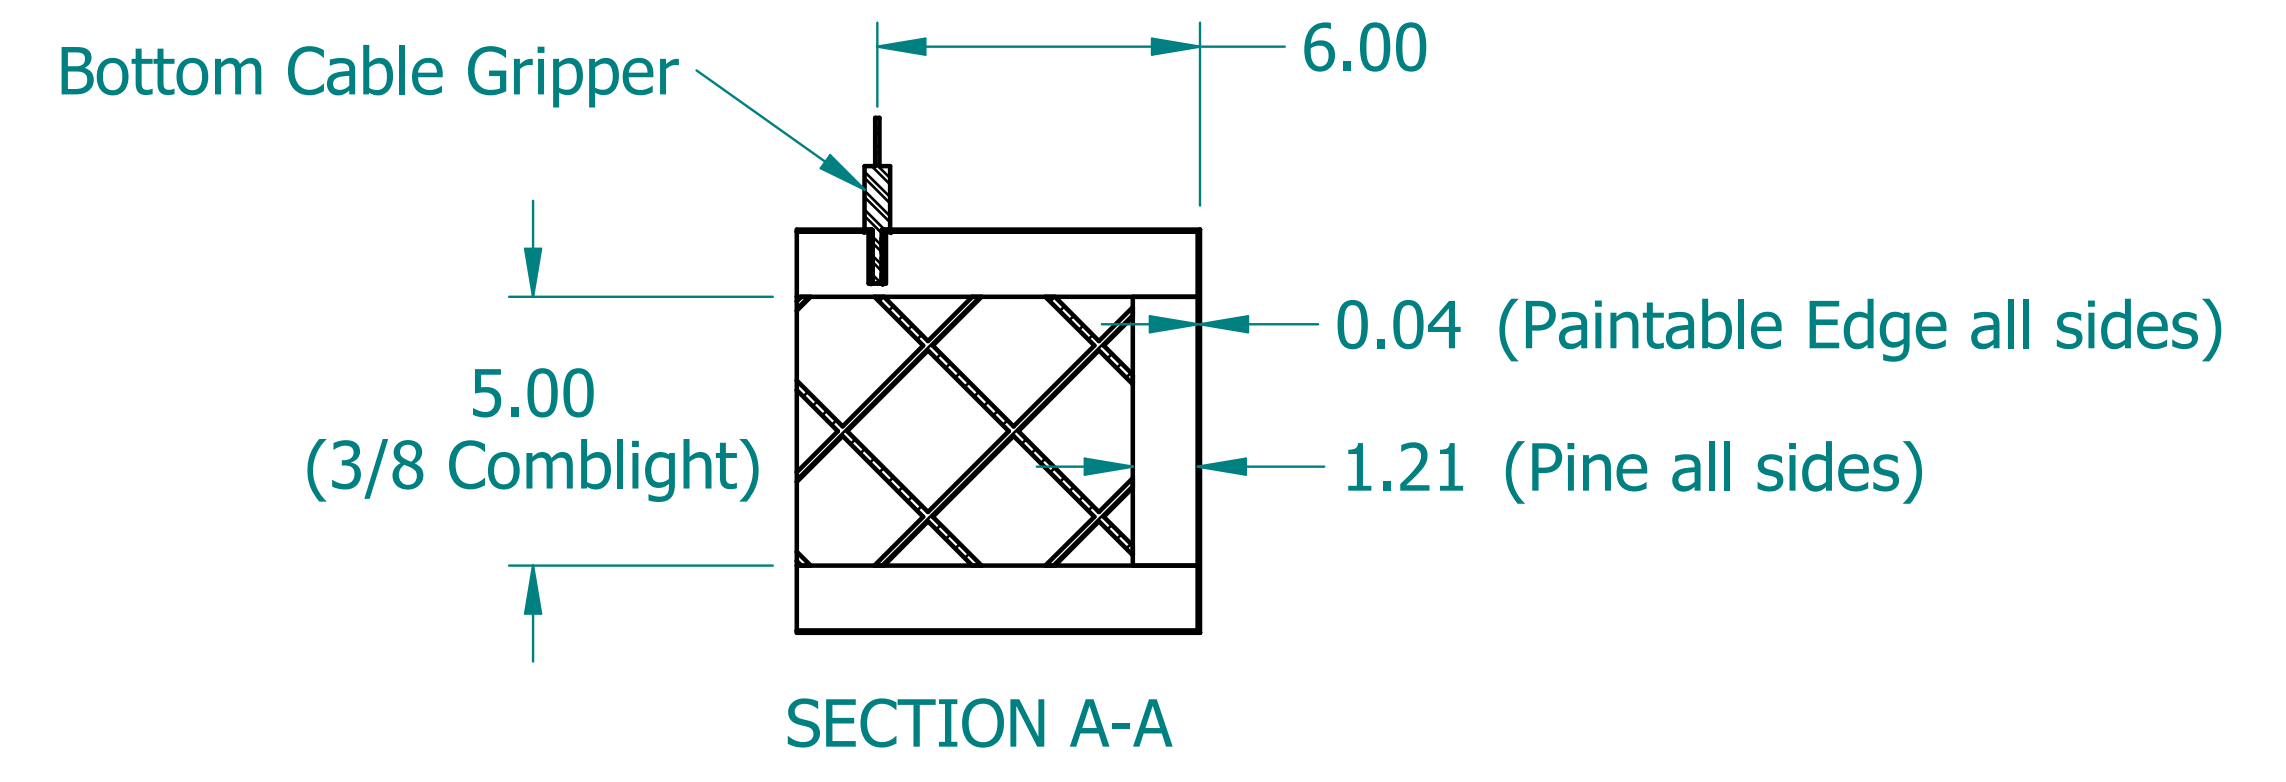

REVISION HISTORY			
REV.	DESCRIPTION	DATE	APPROVED

NAME	DATE	
DRAWN: SAI	03/11/20	
ENG APPR: ERIC	03/11/20	
<p>UNLESS OTHERWISE SPECIFIED DIMENSIONS ARE IN 'INCHES'</p> <p>ANGLES $\pm 0.8^\circ$; 2 PL ± 0.040 ; 3 PL ± 0.020</p>		<p>TITLE: Paintable Beam</p> <p>SUBTITLE: 24"x8"x1.5"</p> <p>PART NO: Beam-002-PG REV: 1.0</p> <p>SIZE: 34"x22" SCALE: 0.33 SHEET 1 OF 1</p> <p>FILE NAME: Paintable Beam (24.8.1.5).dft</p>