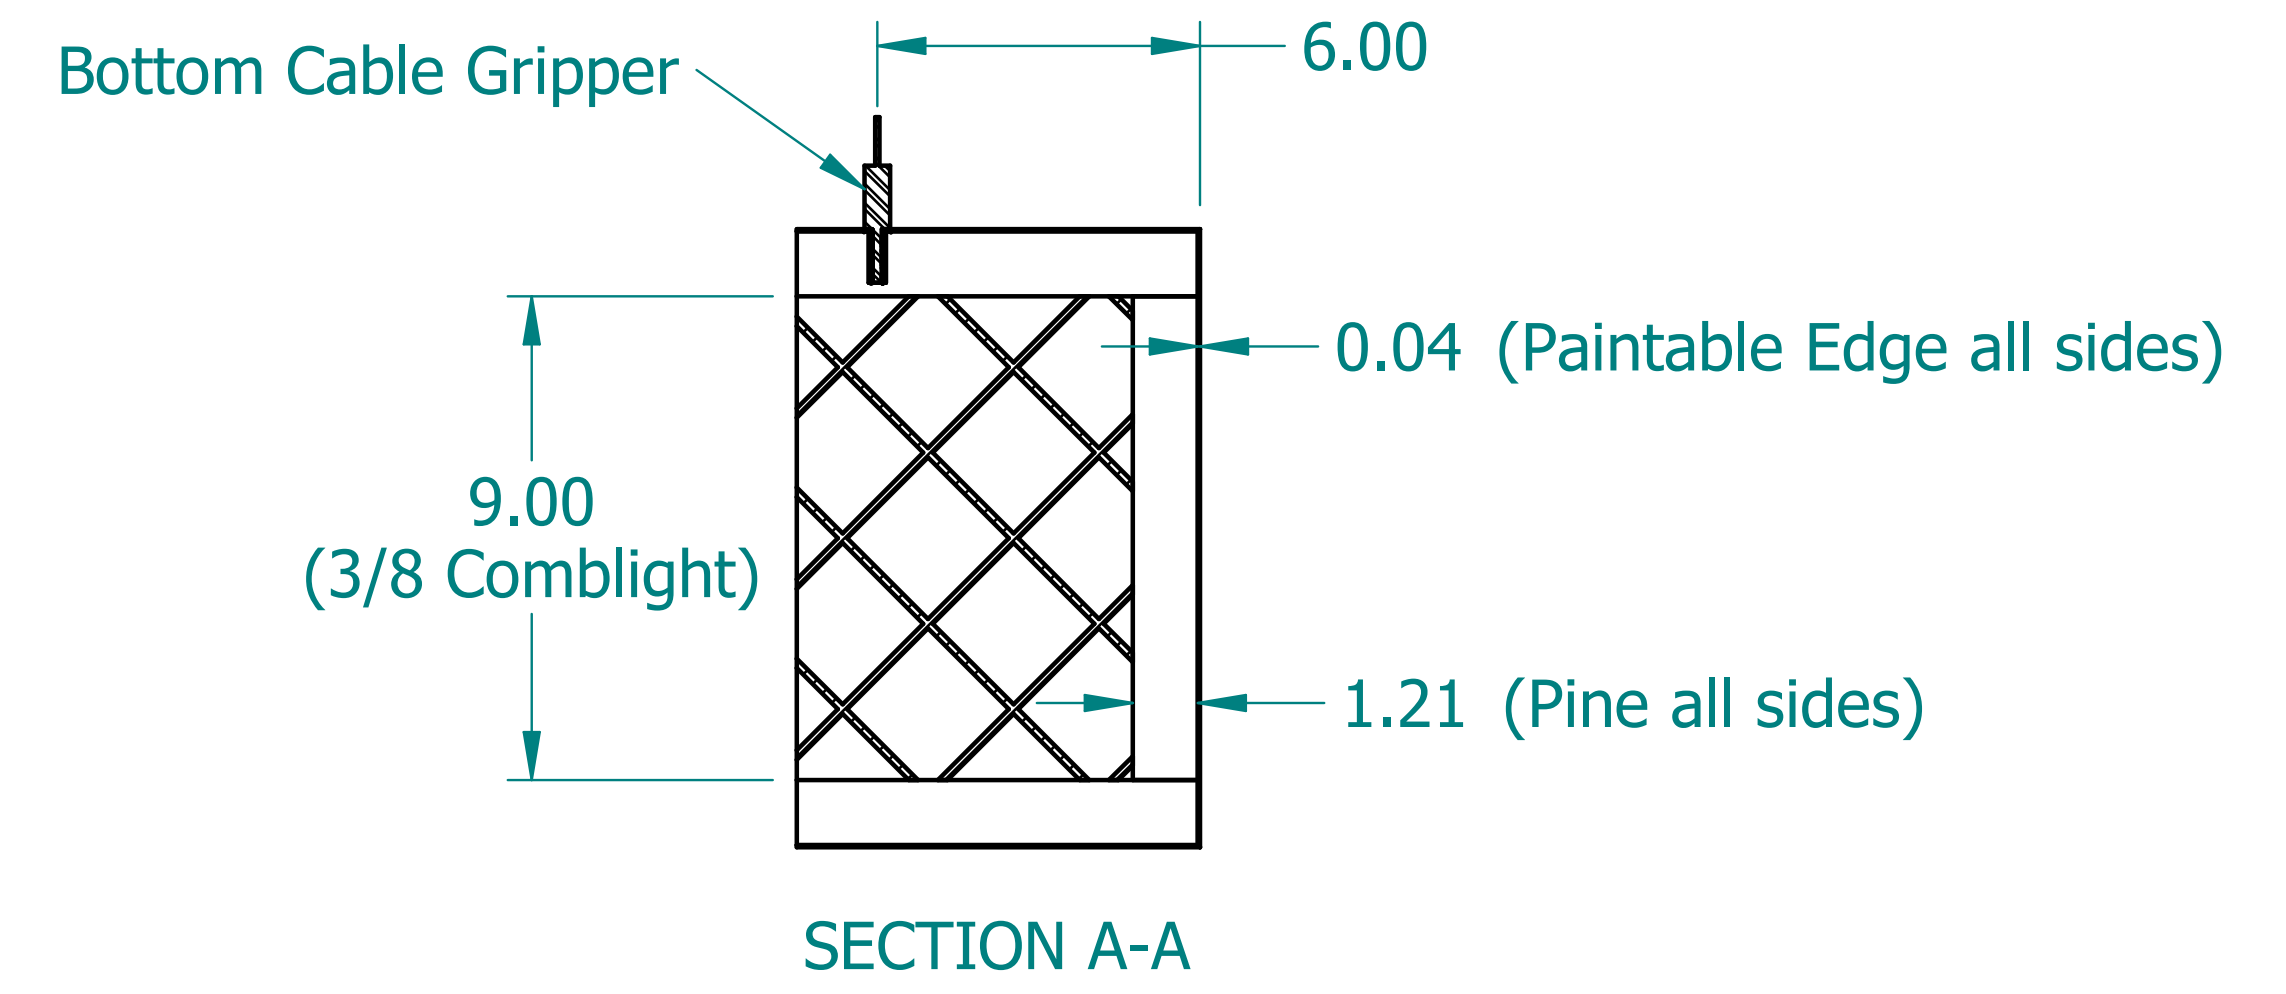

REVISION HISTORY			
REV.	DESCRIPTION	DATE	APPROVED

	NAME	DATE
DRAWN	SAI	03/11/20
ENG APPR	ERIC	03/11/20

UNLESS OTHERWISE SPECIFIED DIMENSIONS ARE IN 'INCHES'
 ANGLES $\pm 0.8^\circ$; 2 PL ± 0.040 ;
 3 PL ± 0.020

TITLE Paintable Beam		
SUBTITLE 24"x12"x1.5"		
PART NO: Beam-004-PG	REV. 1.0	
SIZE: 34"x22"	SCALE: 0.33	SHEET 1 OF 1
FILE NAME: Paintable Beam (24.12.1.5).dft		