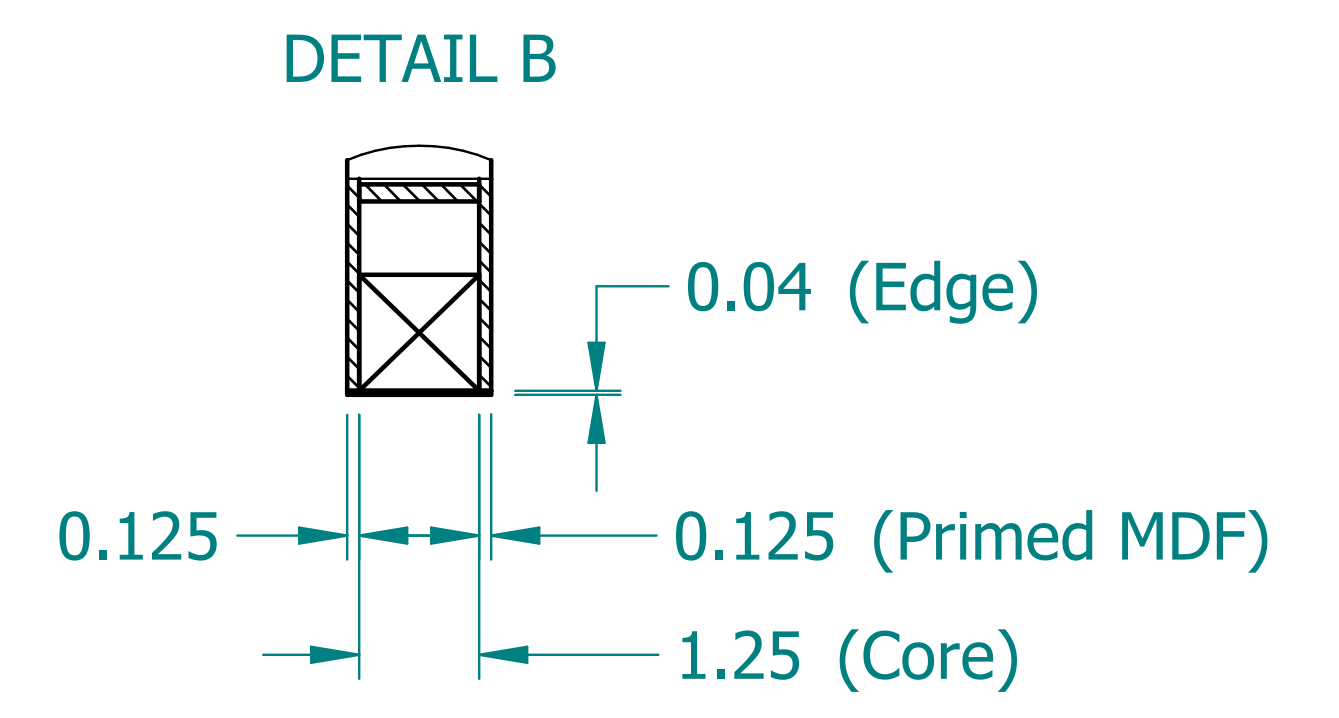

REVISION HISTORY			
REV.	DESCRIPTION	DATE	APPROVED

	NAME	DATE
DRAWN	SAI	03/11/20
ENG APPR	ERIC	03/11/20

UNLESS OTHERWISE SPECIFIED DIMENSIONS ARE IN 'INCHES'
 ANGLES $\pm 0.8^\circ$; 2 PL ± 0.040 ;
 3 PL ± 0.020

TITLE Paintable Beam		
SUBTITLE 24"x12"x1.5"		
PART NO: Beam-004-PG	REV. 1.0	
SIZE: 34"x22"	SCALE: 0.33	SHEET 1 OF 1
FILE NAME: Paintable Beam (24.12.1.5).dft		