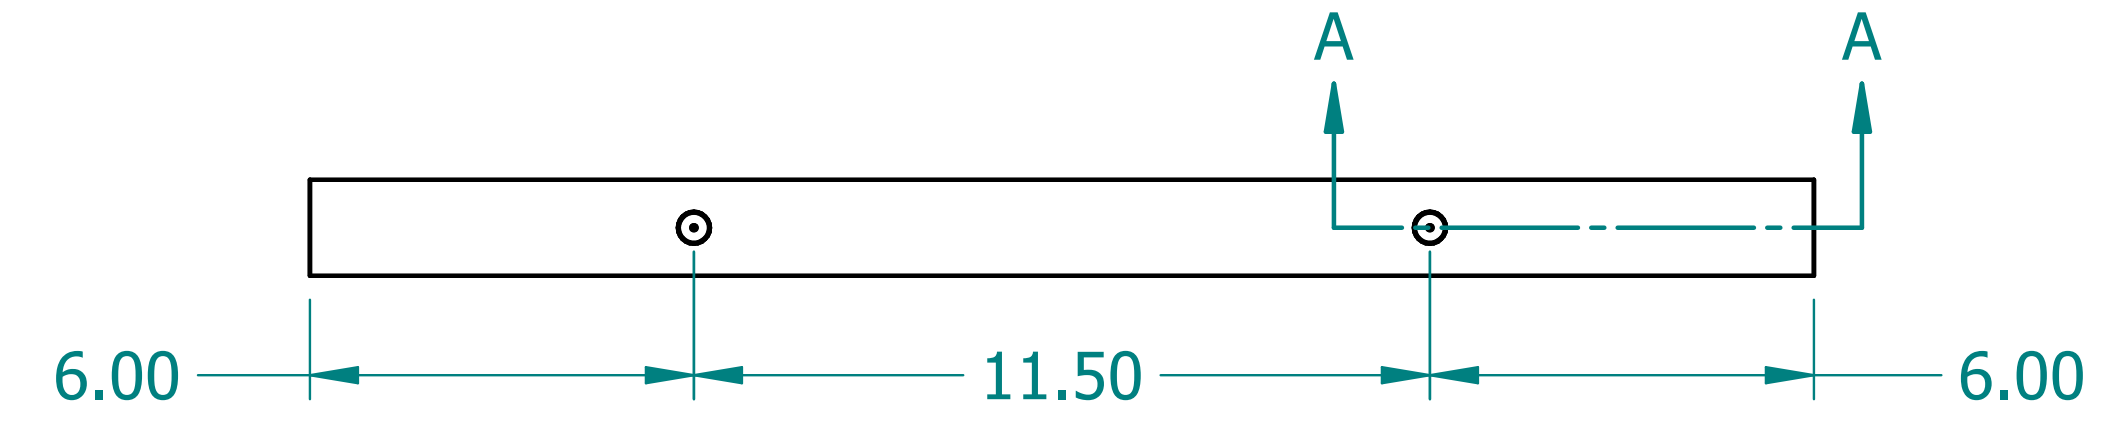

REVISION HISTORY			
REV.	DESCRIPTION	DATE	APPROVED

	NAME	DATE
DRAWN	SAI	03/11/20
ENG APPR	ERIC	03/11/20

UNLESS OTHERWISE SPECIFIED DIMENSIONS ARE IN 'INCHES'
 ANGLES $\pm 0.8^\circ$; 2 PL ± 0.040 ;
 3 PL ± 0.020

TITLE Paintable Beam		
SUBTITLE 24"x12"x1.5"		
PART NO: Beam-004-PG	REV. 1.0	
SIZE: 34"x22"	SCALE: 0.33	SHEET 1 OF 1
FILE NAME: Paintable Beam (24.12.1.5).dft		