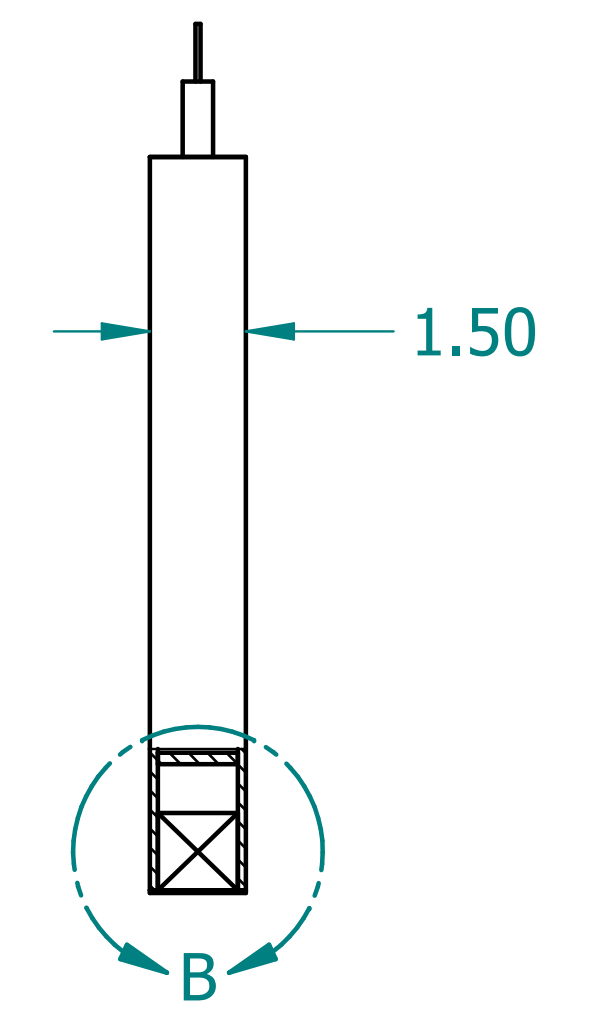

REVISION HISTORY			
REV.	DESCRIPTION	DATE	APPROVED

	NAME	DATE
DRAWN	SAI	03/11/20
ENG APPR	ERIC	03/11/20

UNLESS OTHERWISE SPECIFIED DIMENSIONS ARE IN 'INCHES'
 ANGLES $\pm 0.8^\circ$; 2 PL ± 0.040 ;
 3 PL ± 0.020

TITLE Paintable Beam		
SUBTITLE 24"x12"x1.5"		
PART NO: Beam-004-PG	REV. 1.0	
SIZE: 34"x22"	SCALE: 0.33	SHEET 1 OF 1
FILE NAME: Paintable Beam (24.12.1.5).dft		