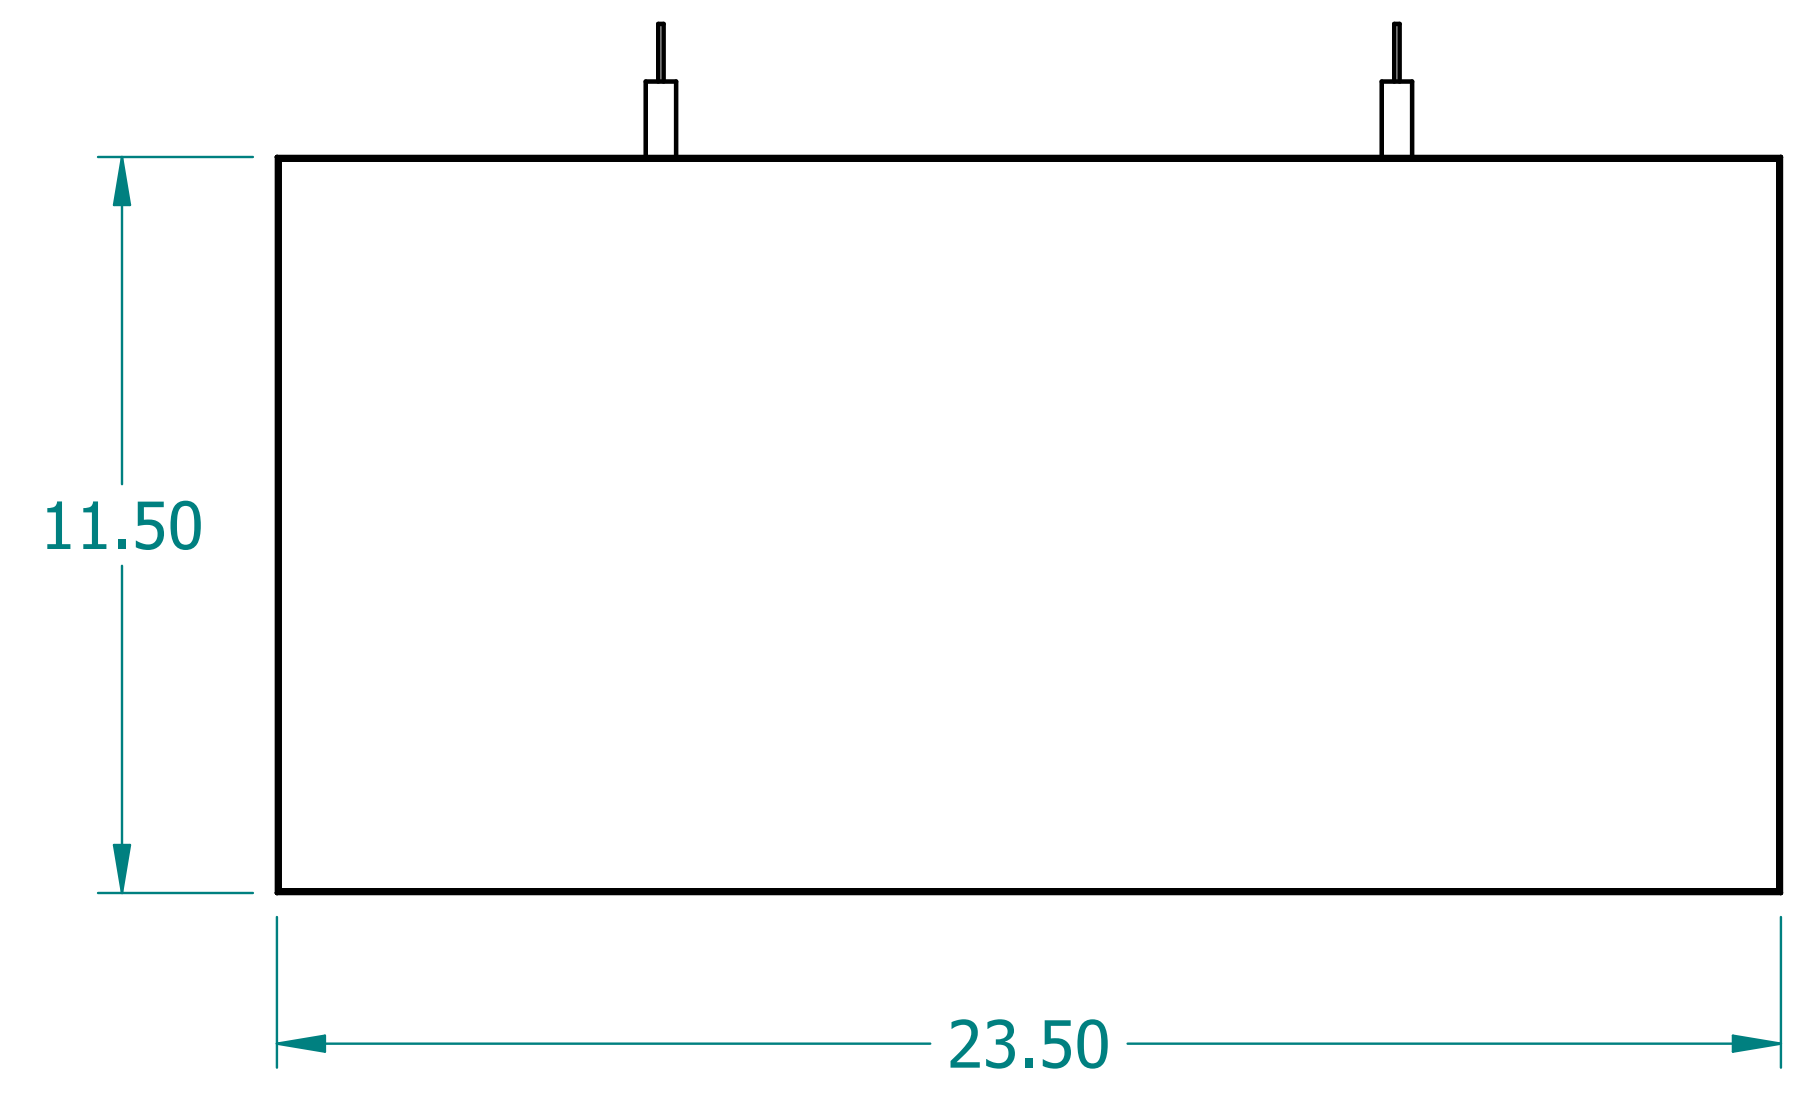

REVISION HISTORY			
REV.	DESCRIPTION	DATE	APPROVED

	NAME	DATE
DRAWN	SAI	03/11/20
ENG APPR	ERIC	03/11/20

UNLESS OTHERWISE SPECIFIED DIMENSIONS ARE IN 'INCHES'
 ANGLES $\pm 0.8^\circ$; 2 PL ± 0.040 ;
 3 PL ± 0.020

TITLE Paintable Beam		
SUBTITLE 24"x12"x1.5"		
PART NO: Beam-004-PG	REV. 1.0	
SIZE: 34"x22"	SCALE: 0.33	SHEET 1 OF 1
FILE NAME: Paintable Beam (24.12.1.5).dft		