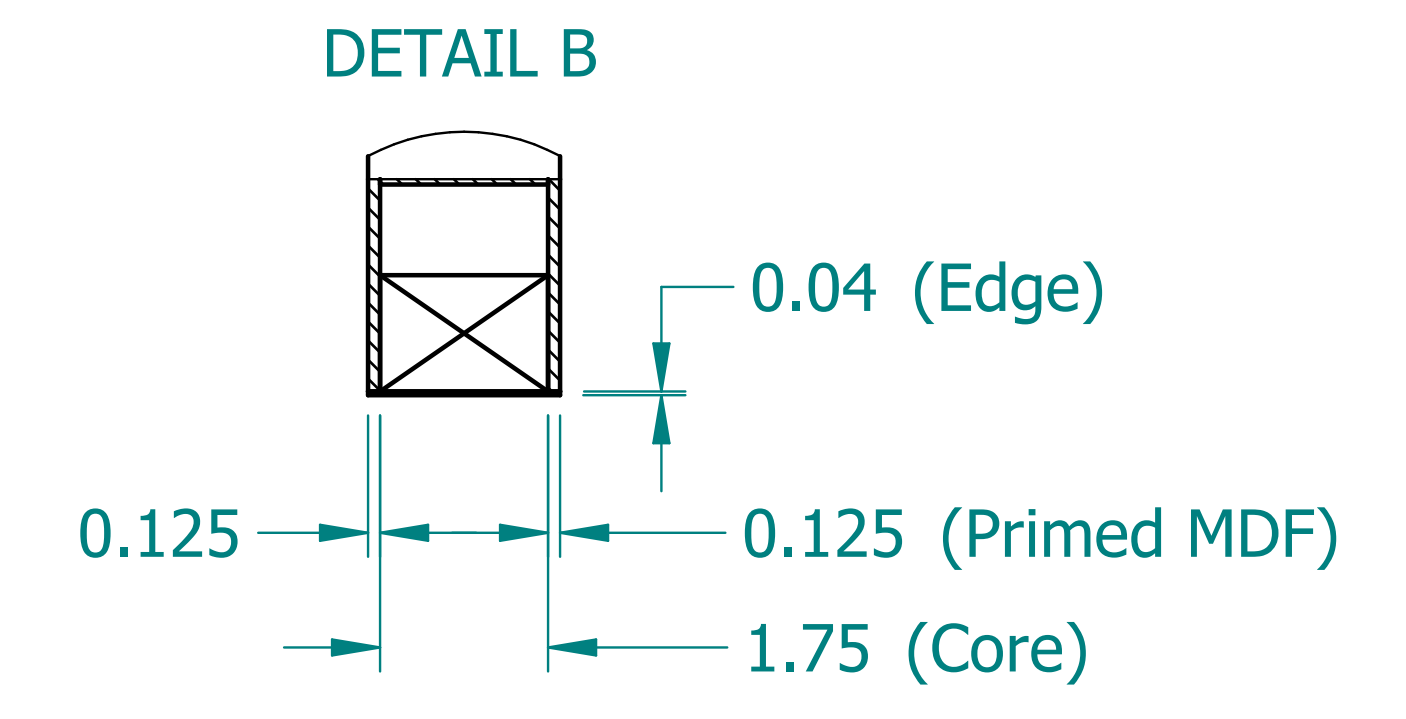

REVISION HISTORY			
REV.	DESCRIPTION	DATE	APPROVED

	NAME	DATE
DRAWN	SAI	03/11/20
ENG APPR	ERIC	03/11/20

 UNLESS OTHERWISE SPECIFIED DIMENSIONS ARE IN 'INCHES'
 ANGLES $\pm 0.8^\circ$; 2 PL ± 0.040 ; 3 PL ± 0.020

TITLE		Paintable Beam	
SUBTITLE		24"x6"x2"	
PART NO:	Beam-005-PG	REV.	1.0
SIZE: 34"x22"	SCALE: 0.33	SHEET 1 OF 1	
FILE NAME: Paintable Beam (24.6.2).dft			