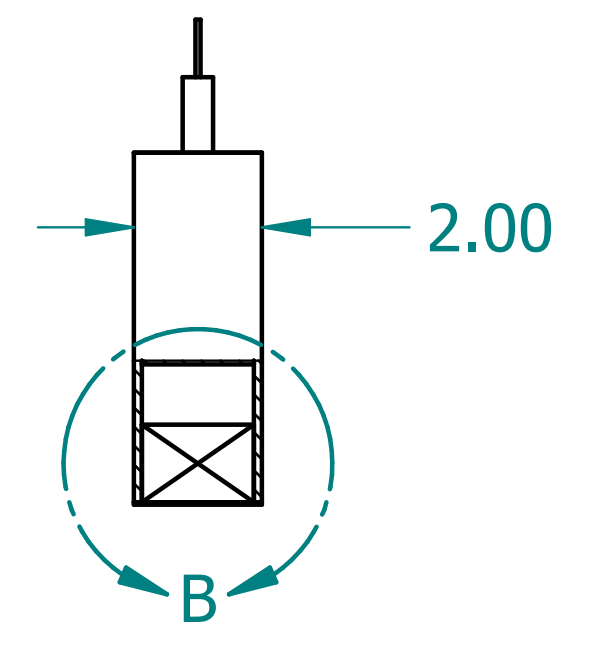

REVISION HISTORY			
REV.	DESCRIPTION	DATE	APPROVED

	NAME	DATE
DRAWN	SAI	03/11/20
ENG APPR	ERIC	03/11/20

 UNLESS OTHERWISE SPECIFIED DIMENSIONS ARE IN 'INCHES'
 ANGLES $\pm 0.8^\circ$; 2 PL ± 0.040 ; 3 PL ± 0.020

TITLE		Paintable Beam	
SUBTITLE		24"x6"x2"	
PART NO:	Beam-005-PG	REV.	1.0
SIZE: 34"x22"	SCALE: 0.33	SHEET 1 OF 1	
FILE NAME: Paintable Beam (24.6.2).dft			