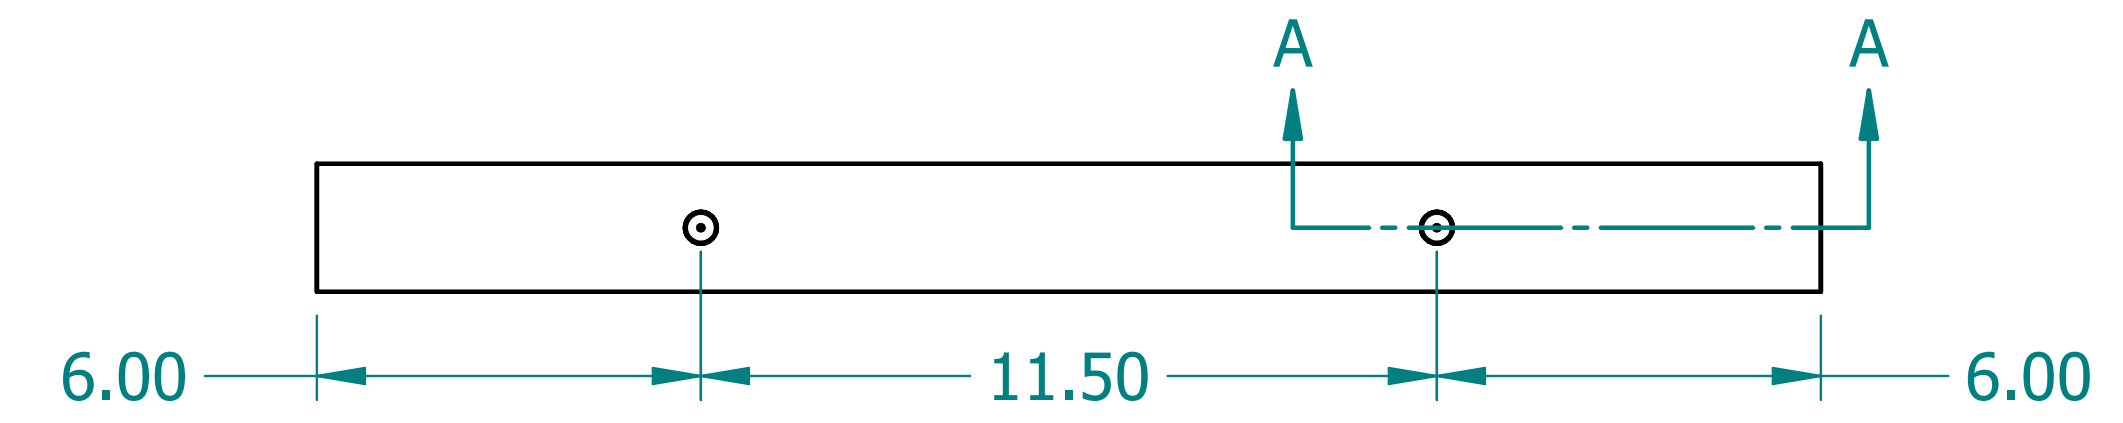

REVISION HISTORY			
REV.	DESCRIPTION	DATE	APPROVED

	NAME	DATE
DRAWN	SAI	03/11/20
ENG APPR	ERIC	03/11/20

 UNLESS OTHERWISE SPECIFIED DIMENSIONS ARE IN 'INCHES'
 ANGLES $\pm 0.8^\circ$; 2 PL ± 0.040 ; 3 PL ± 0.020

TITLE		Paintable Beam	
SUBTITLE		24"x6"x2"	
PART NO:	Beam-005-PG	REV.	1.0
SIZE: 34"x22"	SCALE: 0.33	SHEET 1 OF 1	
FILE NAME: Paintable Beam (24.6.2).dft			