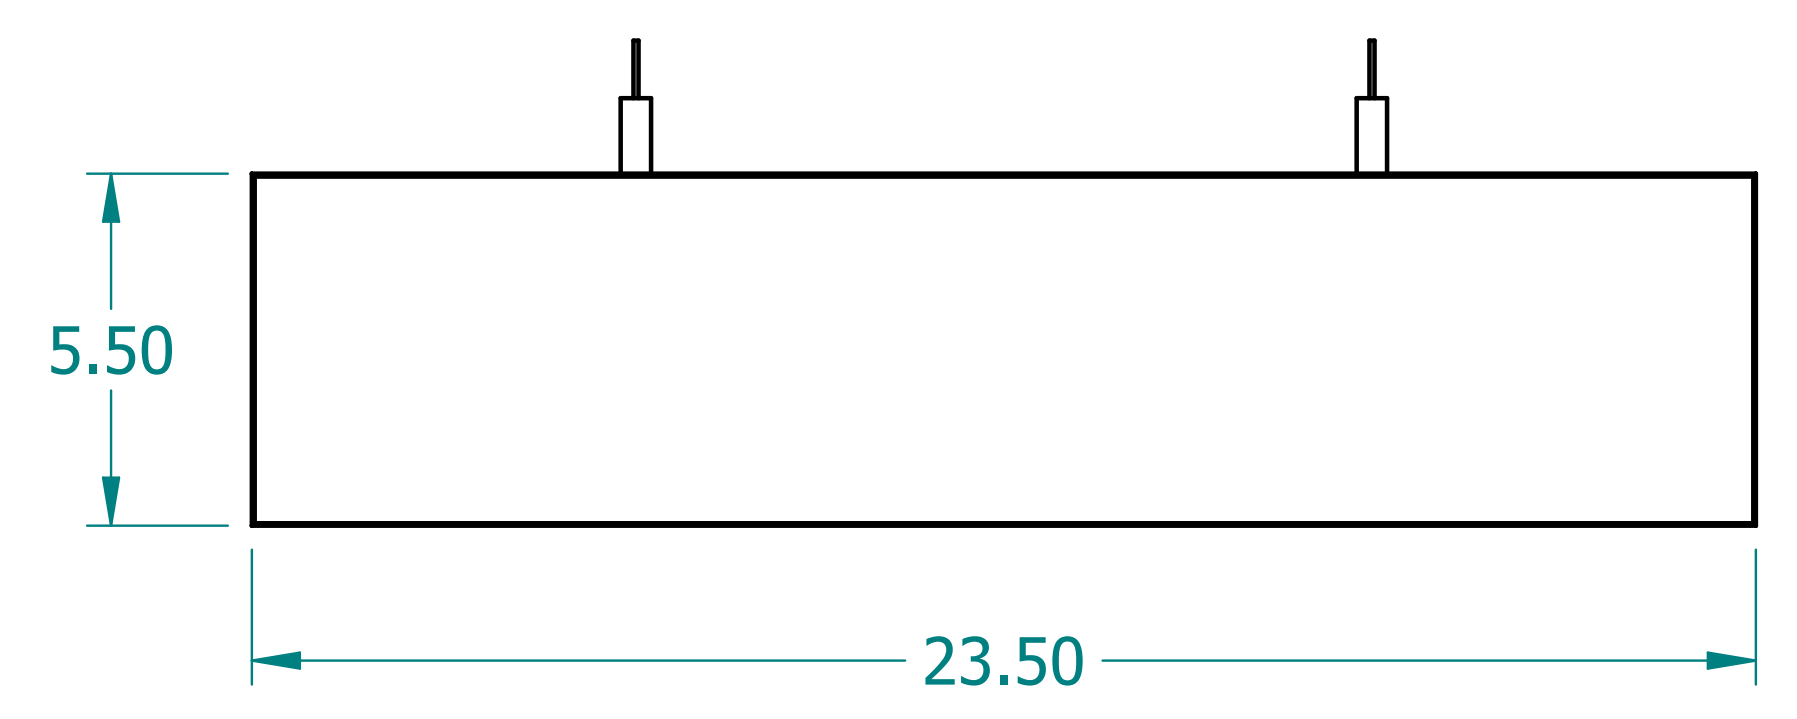

REVISION HISTORY			
REV.	DESCRIPTION	DATE	APPROVED

	NAME	DATE
DRAWN	SAI	03/11/20
ENG APPR	ERIC	03/11/20

 UNLESS OTHERWISE SPECIFIED DIMENSIONS ARE IN 'INCHES'
 ANGLES $\pm 0.8^\circ$; 2 PL ± 0.040 ; 3 PL ± 0.020

TITLE		Paintable Beam	
SUBTITLE		24"x6"x2"	
PART NO:	Beam-005-PG	REV.	1.0
SIZE: 34"x22"	SCALE: 0.33	SHEET 1 OF 1	
FILE NAME: Paintable Beam (24.6.2).dft			