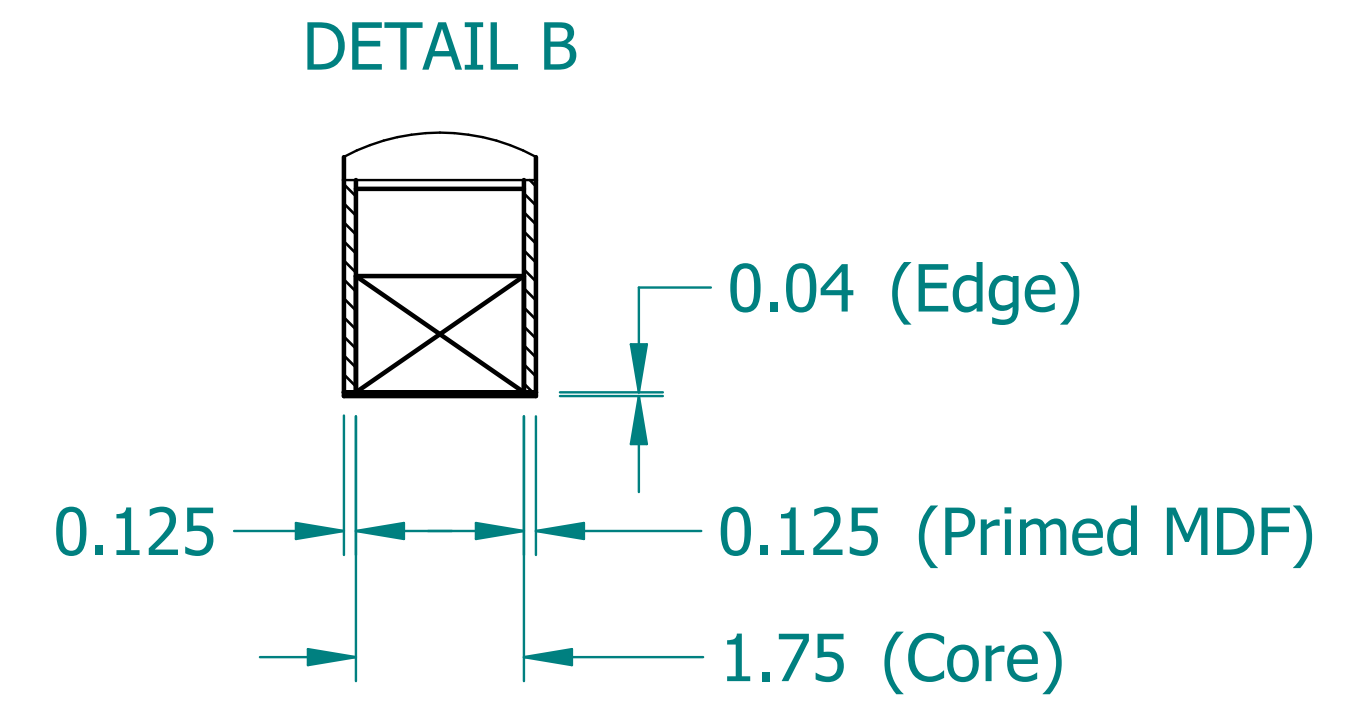

REVISION HISTORY			
REV.	DESCRIPTION	DATE	APPROVED

NAME	DATE	
DRAWN: SAI	03/11/20	
ENG APPR: ERIC	03/11/20	
<p>UNLESS OTHERWISE SPECIFIED DIMENSIONS ARE IN 'INCHES'</p> <p>ANGLES $\pm 0.8^\circ$; 2 PL ± 0.040 ; 3 PL ± 0.020</p>		<p>TITLE: Paintable Beam</p> <p>SUBTITLE: 24"x8"x2"</p> <p>PART NO: Beam-006-PG REV: 1.0</p> <p>SIZE: 34"x22" SCALE: 0.33 SHEET 1 OF 1</p> <p>FILE NAME: Paintable Beam (24.8.2).dft</p>