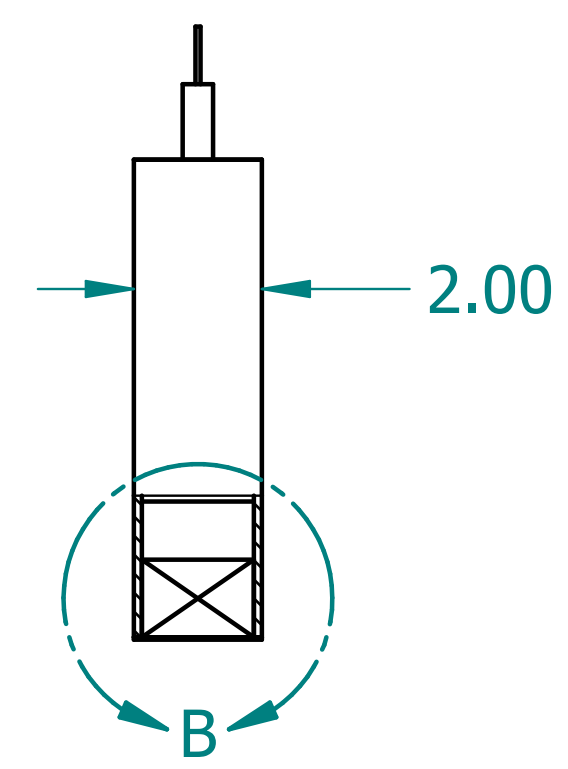

REVISION HISTORY			
REV.	DESCRIPTION	DATE	APPROVED

NAME	DATE	
DRAWN: SAI	03/11/20	
ENG APPR: ERIC	03/11/20	
<p>UNLESS OTHERWISE SPECIFIED DIMENSIONS ARE IN 'INCHES'</p> <p>ANGLES $\pm 0.8^\circ$; 2 PL ± 0.040 ; 3 PL ± 0.020</p>		<p>TITLE: Paintable Beam</p> <p>SUBTITLE: 24"x8"x2"</p> <p>PART NO: Beam-006-PG REV: 1.0</p> <p>SIZE: 34"x22" SCALE: 0.33 SHEET 1 OF 1</p> <p>FILE NAME: Paintable Beam (24.8.2).dft</p>