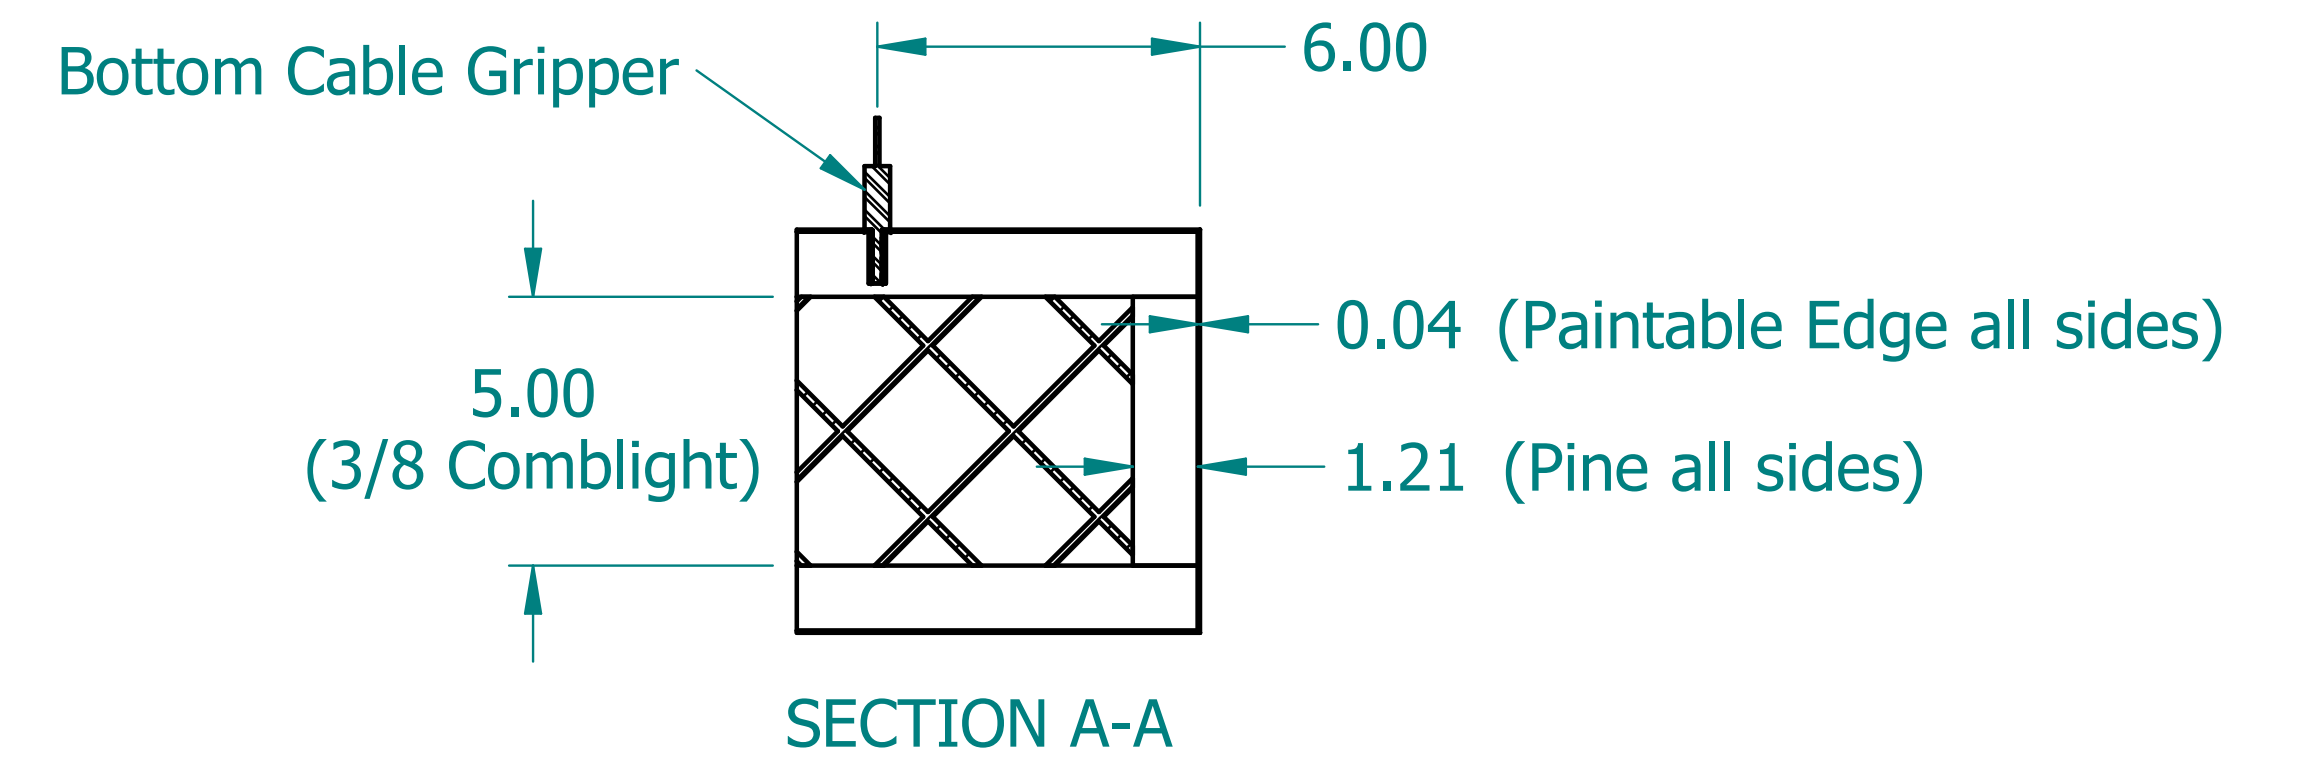

REVISION HISTORY			
REV.	DESCRIPTION	DATE	APPROVED

NAME	DATE	
DRAWN: SAI	03/11/20	
ENG APPR: ERIC	03/11/20	
<p>UNLESS OTHERWISE SPECIFIED DIMENSIONS ARE IN 'INCHES'</p> <p>ANGLES $\pm 0.8^\circ$; 2 PL ± 0.040 ; 3 PL ± 0.020</p>		<p>TITLE: Paintable Beam</p> <p>SUBTITLE: 24"x8"x2"</p> <p>PART NO: Beam-006-PG REV: 1.0</p> <p>SIZE: 34"x22" SCALE: 0.33 SHEET 1 OF 1</p> <p>FILE NAME: Paintable Beam (24.8.2).dft</p>