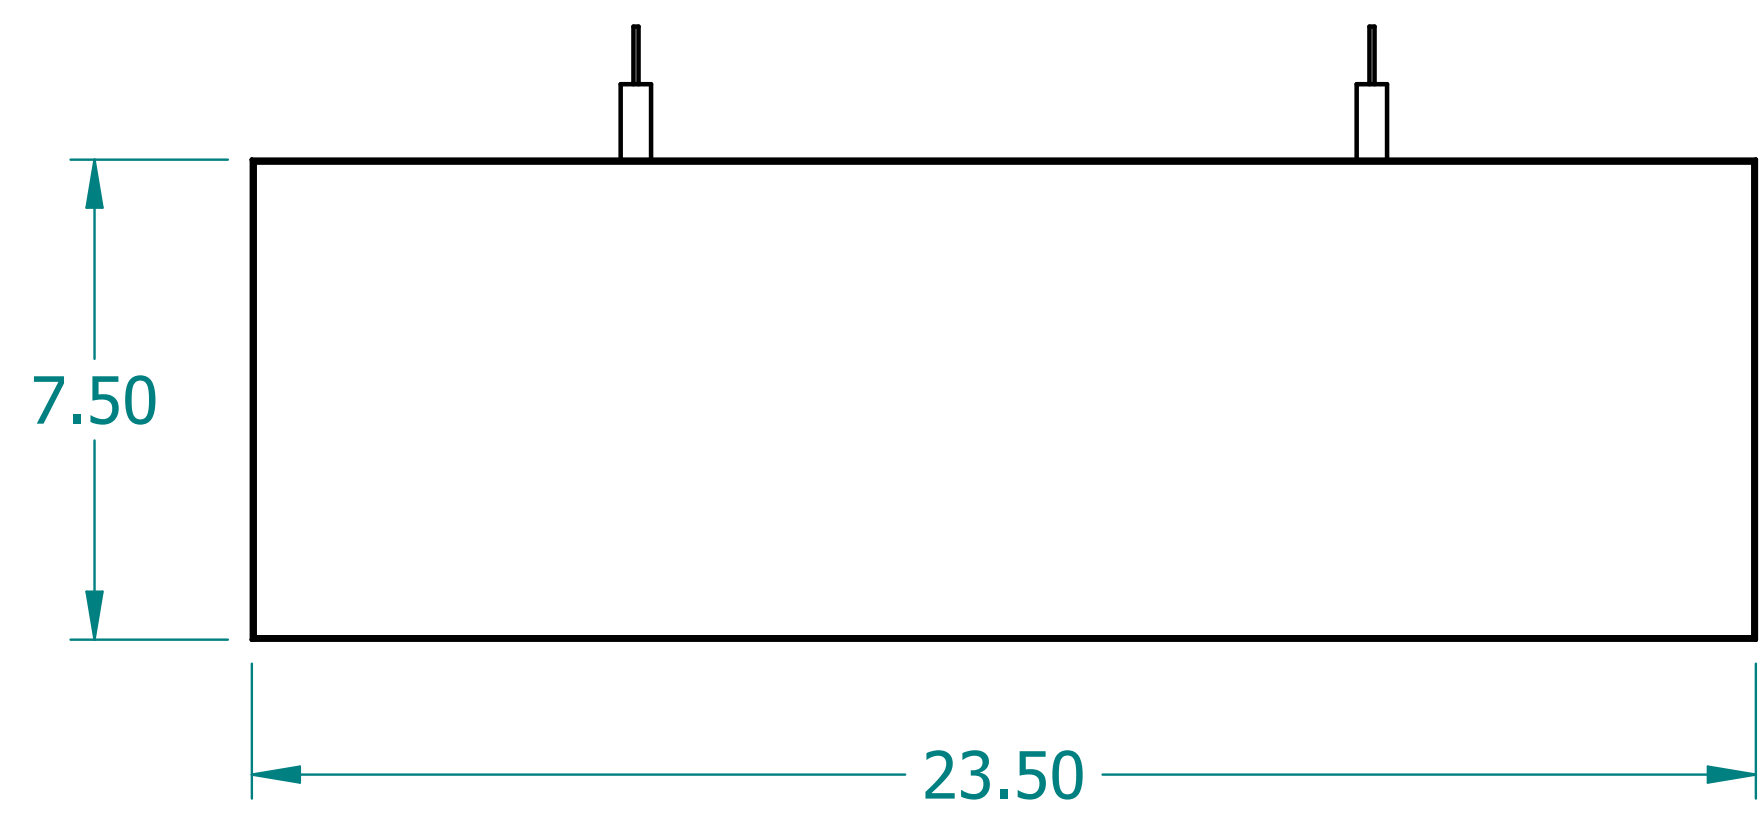

REVISION HISTORY			
REV.	DESCRIPTION	DATE	APPROVED

NAME	DATE	
DRAWN: SAI	03/11/20	
ENG APPR: ERIC	03/11/20	
<p>UNLESS OTHERWISE SPECIFIED DIMENSIONS ARE IN 'INCHES'</p> <p>ANGLES $\pm 0.8^\circ$; 2 PL ± 0.040 ; 3 PL ± 0.020</p>		<p>TITLE: Paintable Beam</p> <p>SUBTITLE: 24"x8"x2"</p> <p>PART NO: Beam-006-PG REV: 1.0</p> <p>SIZE: 34"x22" SCALE: 0.33 SHEET 1 OF 1</p> <p>FILE NAME: Paintable Beam (24.8.2).dft</p>