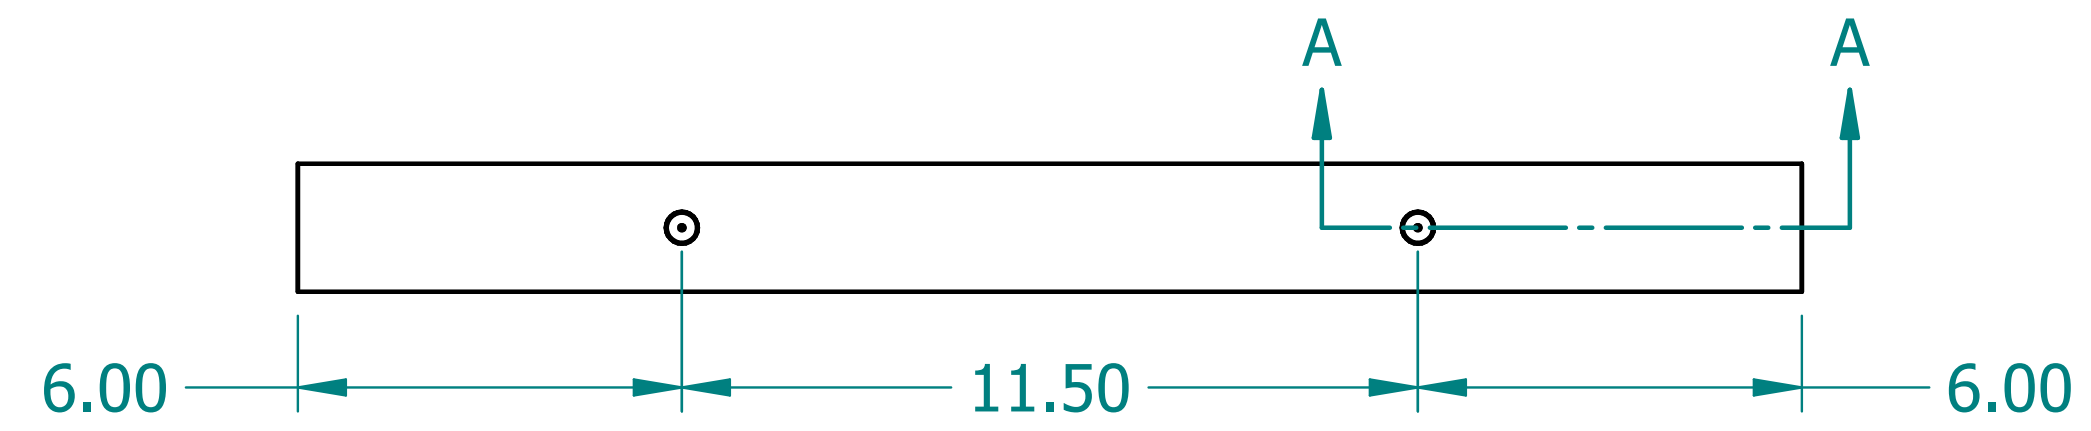

REVISION HISTORY			
REV.	DESCRIPTION	DATE	APPROVED

NAME	DATE	
DRAWN: SAI	03/11/20	
ENG APPR: ERIC	03/11/20	
<p>UNLESS OTHERWISE SPECIFIED DIMENSIONS ARE IN 'INCHES'</p> <p>ANGLES $\pm 0.8^\circ$; 2 PL ± 0.040 ; 3 PL ± 0.020</p>		<p>TITLE: Paintable Beam</p> <p>SUBTITLE: 24"x8"x2"</p> <p>PART NO: Beam-006-PG REV: 1.0</p> <p>SIZE: 34"x22" SCALE: 0.33 SHEET 1 OF 1</p> <p>FILE NAME: Paintable Beam (24.8.2).dft</p>