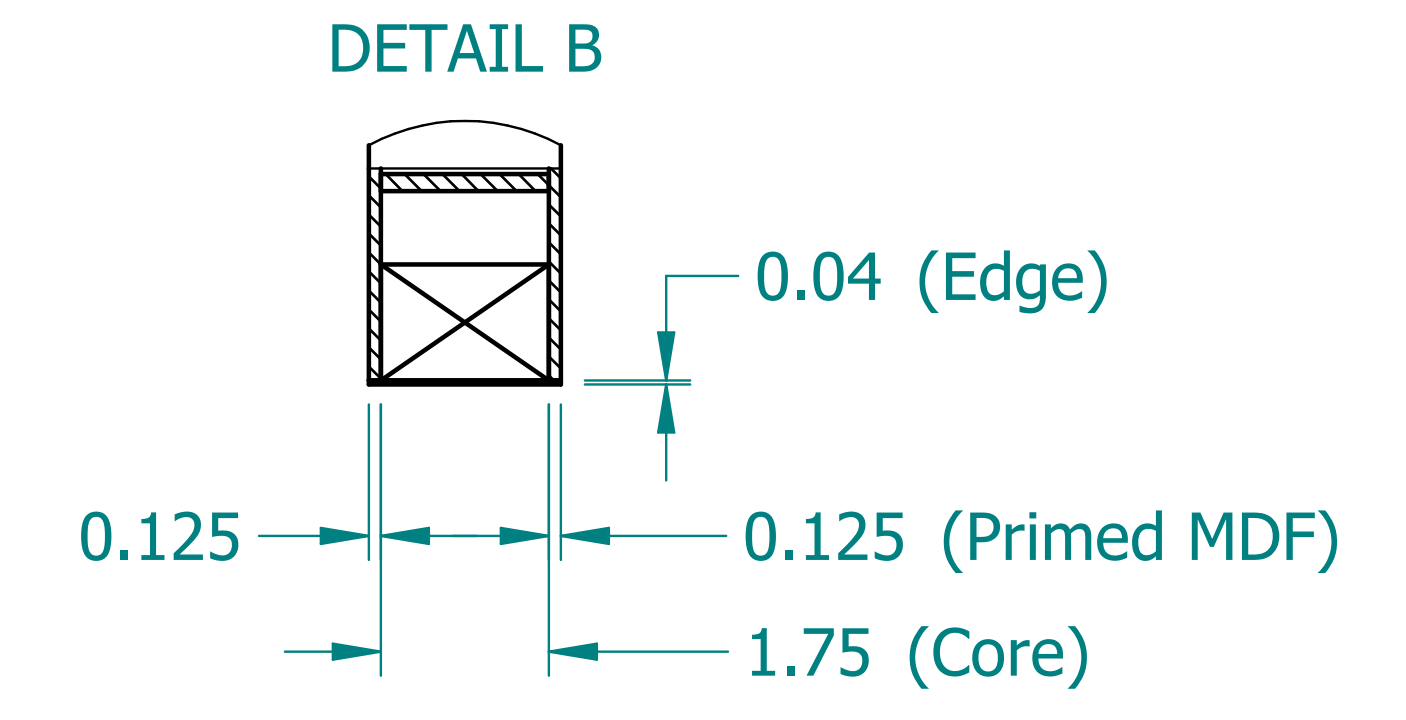

REVISION HISTORY			
REV.	DESCRIPTION	DATE	APPROVED

	NAME	DATE
DRAWN	SAI	03/11/20
ENG APPR	ERIC	03/11/20

UNLESS OTHERWISE SPECIFIED DIMENSIONS ARE IN 'INCHES'
 ANGLES $\pm 0.8^\circ$; 2 PL ± 0.040 ;
 3 PL ± 0.020

TITLE Paintable Beam		
SUBTITLE 24"x12"x2"		
PART NO: Beam-008-PG	REV. 1.0	
SIZE: 34"x22"	SCALE: 0.33	SHEET 1 OF 1
FILE NAME: Paintable Beam (24.12.2).dft		