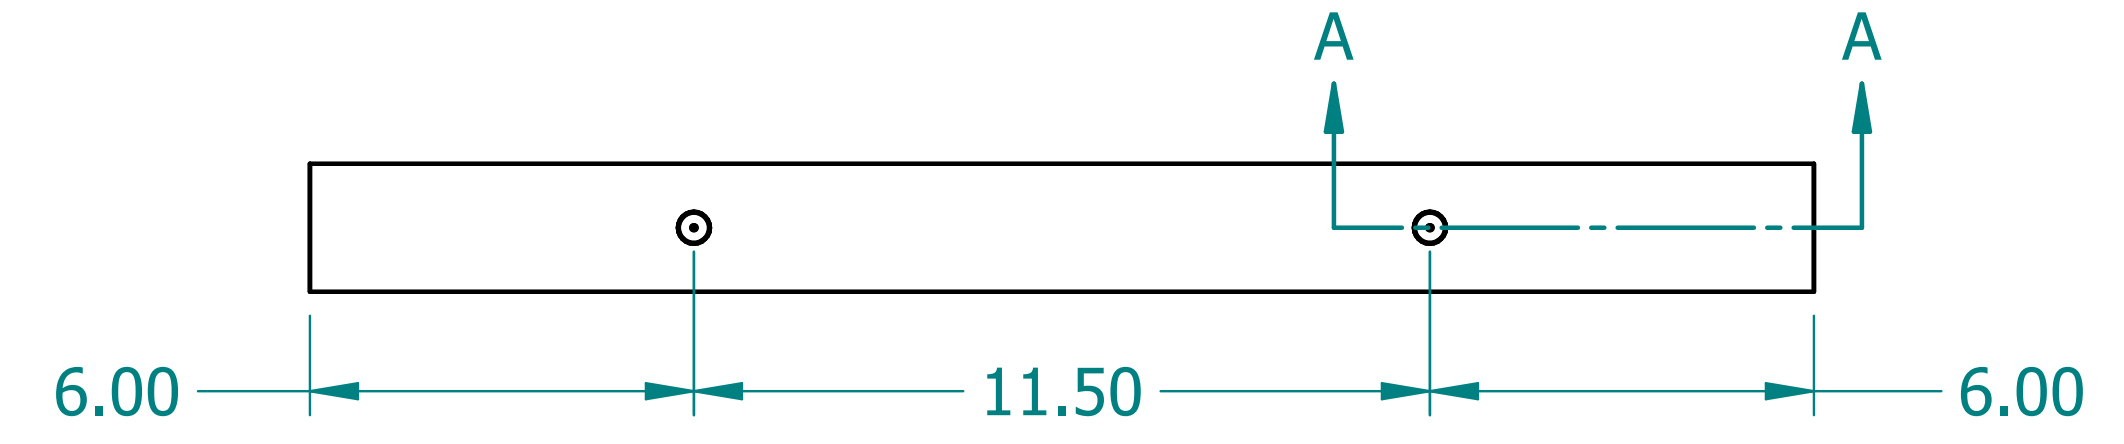

REVISION HISTORY			
REV.	DESCRIPTION	DATE	APPROVED

	NAME	DATE
DRAWN	SAI	03/11/20
ENG APPR	ERIC	03/11/20

UNLESS OTHERWISE SPECIFIED DIMENSIONS ARE IN 'INCHES'
 ANGLES $\pm 0.8^\circ$; 2 PL ± 0.040 ;
 3 PL ± 0.020

TITLE Paintable Beam		
SUBTITLE 24"x12"x2"		
PART NO: Beam-008-PG	REV. 1.0	
SIZE: 34"x22"	SCALE: 0.33	SHEET 1 OF 1
FILE NAME: Paintable Beam (24.12.2).dft		