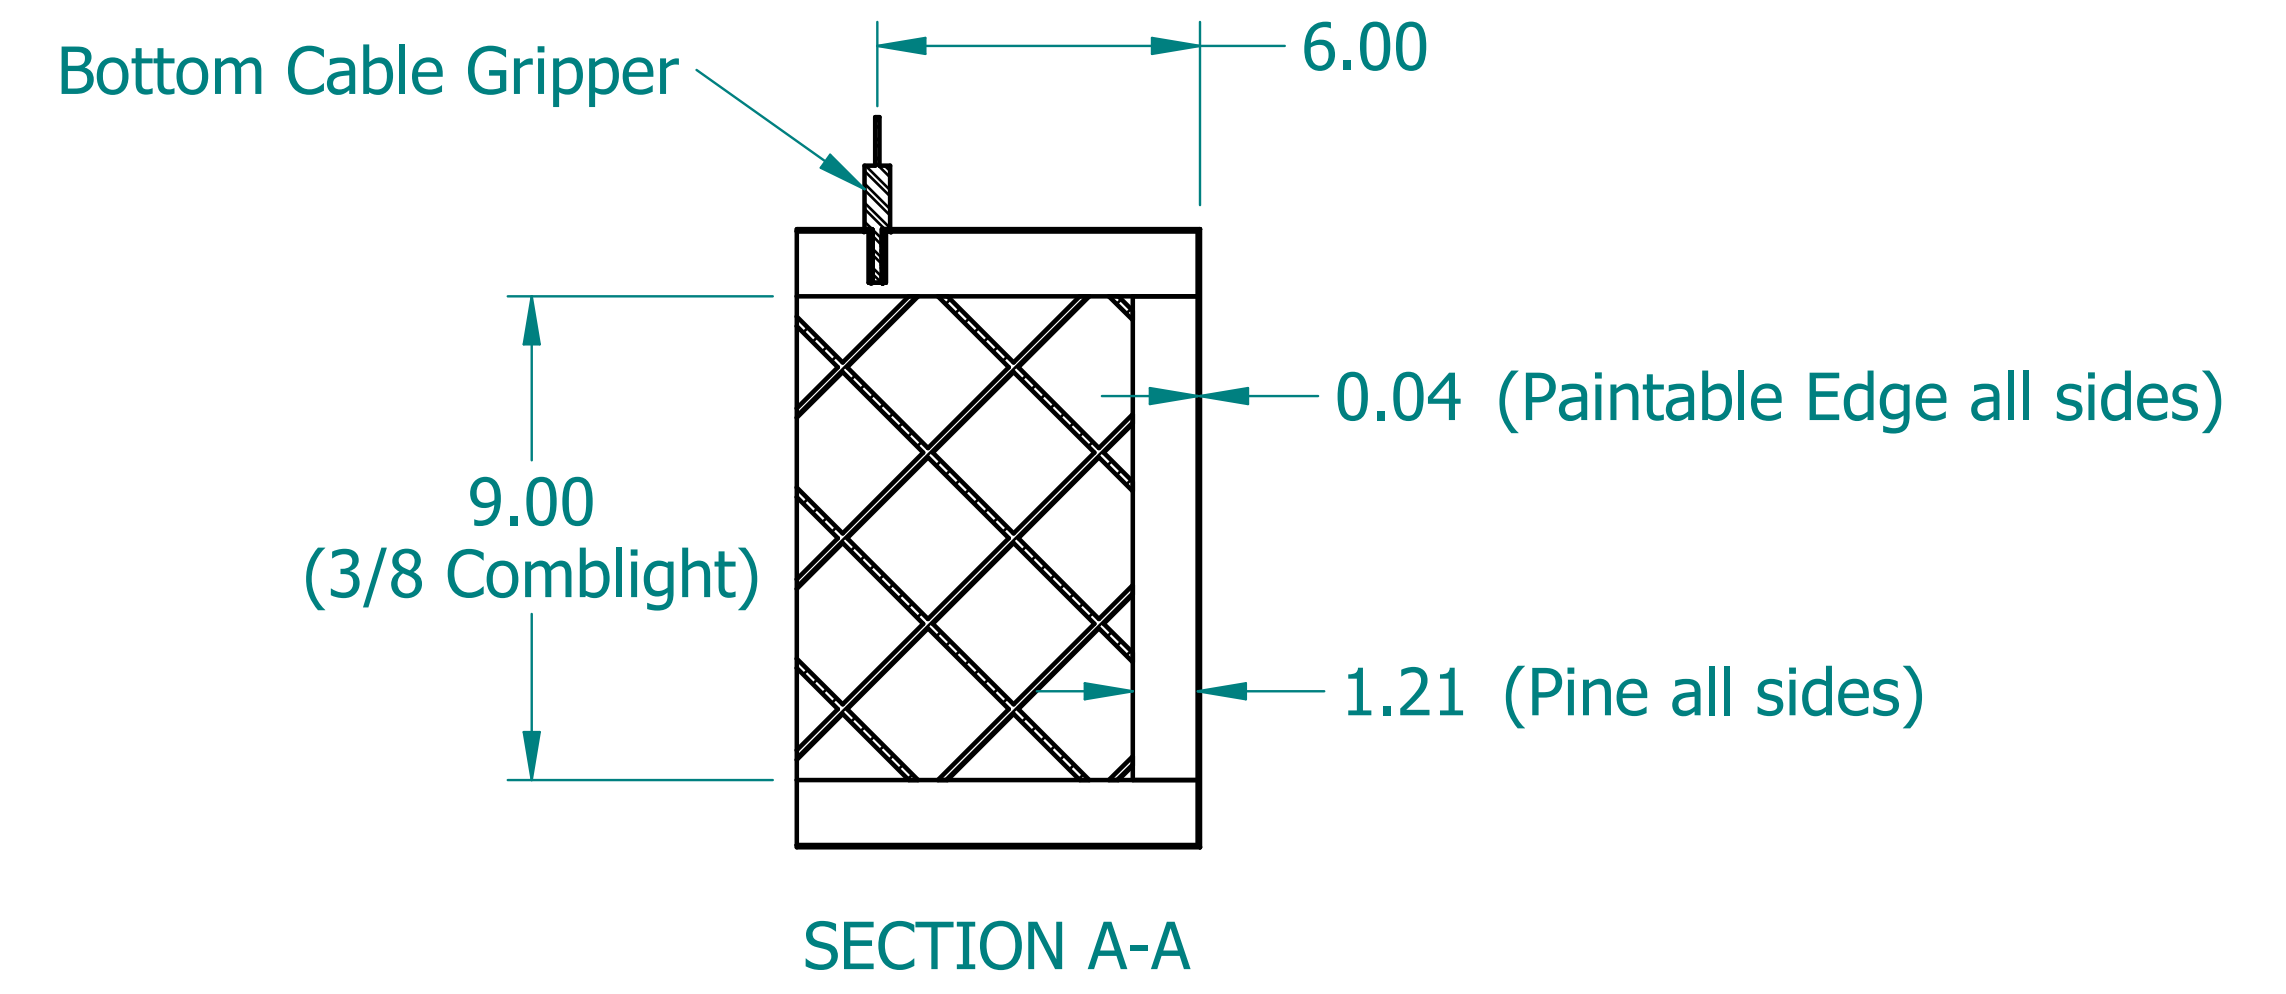

REVISION HISTORY			
REV.	DESCRIPTION	DATE	APPROVED

	NAME	DATE
DRAWN	SAI	03/11/20
ENG APPR	ERIC	03/11/20

UNLESS OTHERWISE SPECIFIED DIMENSIONS ARE IN 'INCHES'
 ANGLES $\pm 0.8^\circ$; 2 PL ± 0.040 ;
 3 PL ± 0.020

TITLE Paintable Beam		
SUBTITLE 24"x12"x2"		
PART NO: Beam-008-PG	REV. 1.0	
SIZE: 34"x22"	SCALE: 0.33	SHEET 1 OF 1
FILE NAME: Paintable Beam (24.12.2).dft		