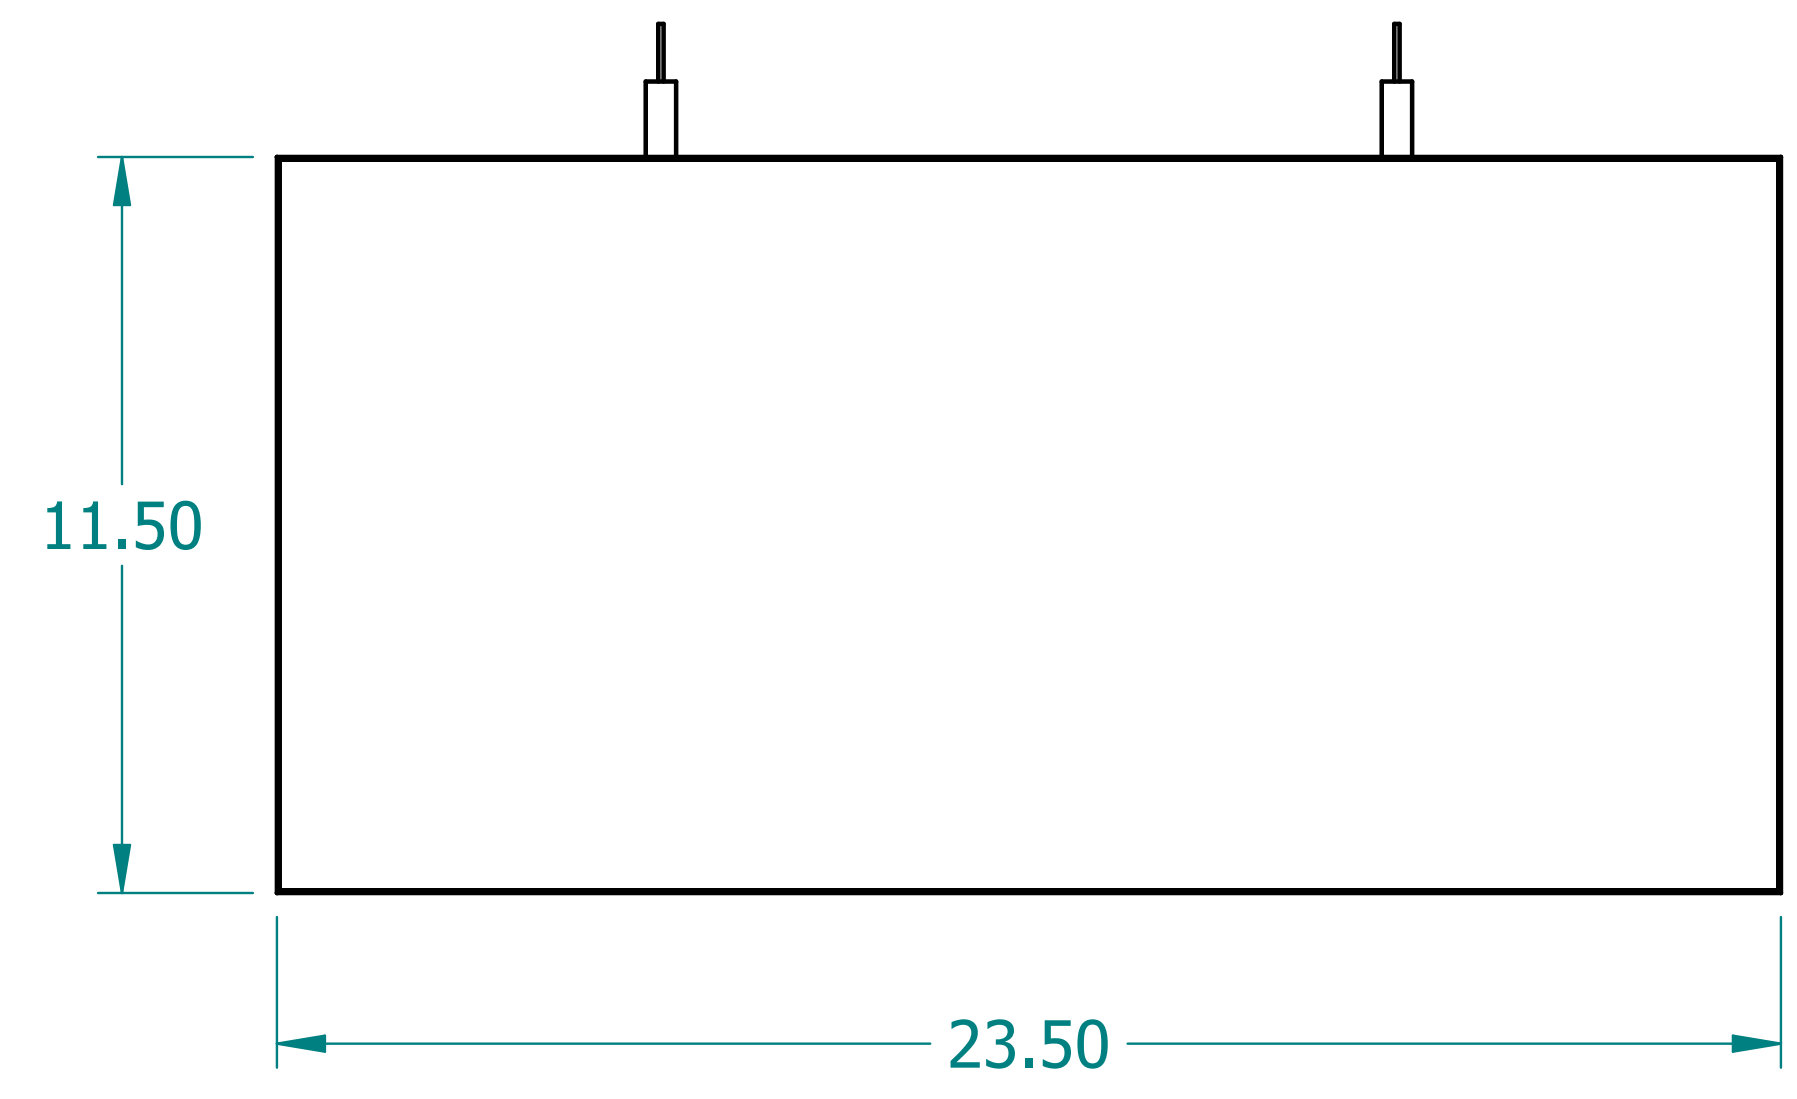

REVISION HISTORY			
REV.	DESCRIPTION	DATE	APPROVED

	NAME	DATE
DRAWN	SAI	03/11/20
ENG APPR	ERIC	03/11/20

UNLESS OTHERWISE SPECIFIED DIMENSIONS ARE IN 'INCHES'
 ANGLES $\pm 0.8^\circ$; 2 PL ± 0.040 ;
 3 PL ± 0.020

TITLE Paintable Beam		
SUBTITLE 24"x12"x2"		
PART NO: Beam-008-PG	REV. 1.0	
SIZE: 34"x22"	SCALE: 0.33	SHEET 1 OF 1
FILE NAME: Paintable Beam (24.12.2).dft		