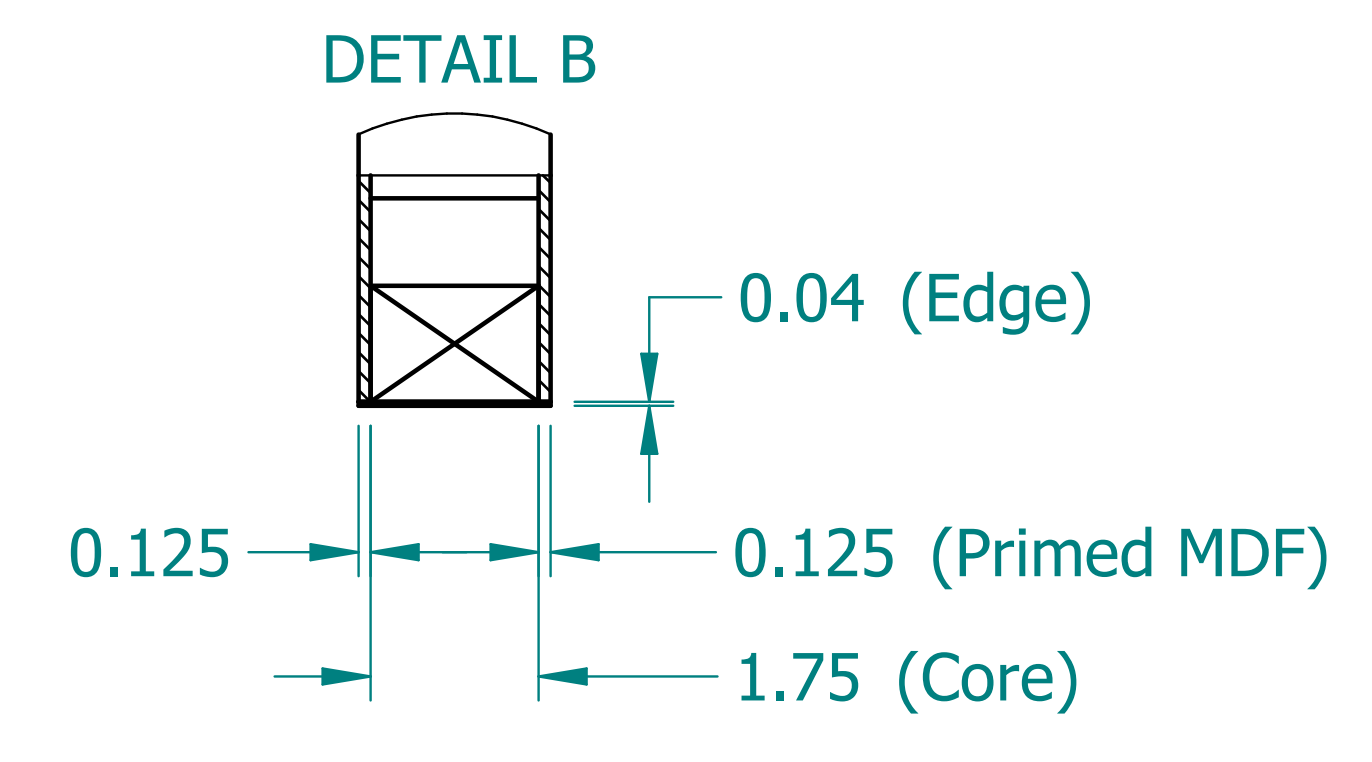

REVISION HISTORY			
REV.	DESCRIPTION	DATE	APPROVED

	NAME	DATE
DRAWN	SAI	03/11/20
ENG APPR	ERIC	03/11/20

 UNLESS OTHERWISE SPECIFIED DIMENSIONS ARE IN 'INCHES'
 ANGLES $\pm 0.8^\circ$; 2 PL ± 0.040 ; 3 PL ± 0.020

TITLE		Paintable Beam	
SUBTITLE		36"x8"x2"	
PART NO:	Beam-018-PG	REV.	1.0
SIZE: 34"x22"	SCALE: 0.25	SHEET 1 OF 1	
FILE NAME: Paintable Beam (36.8.2).dft			