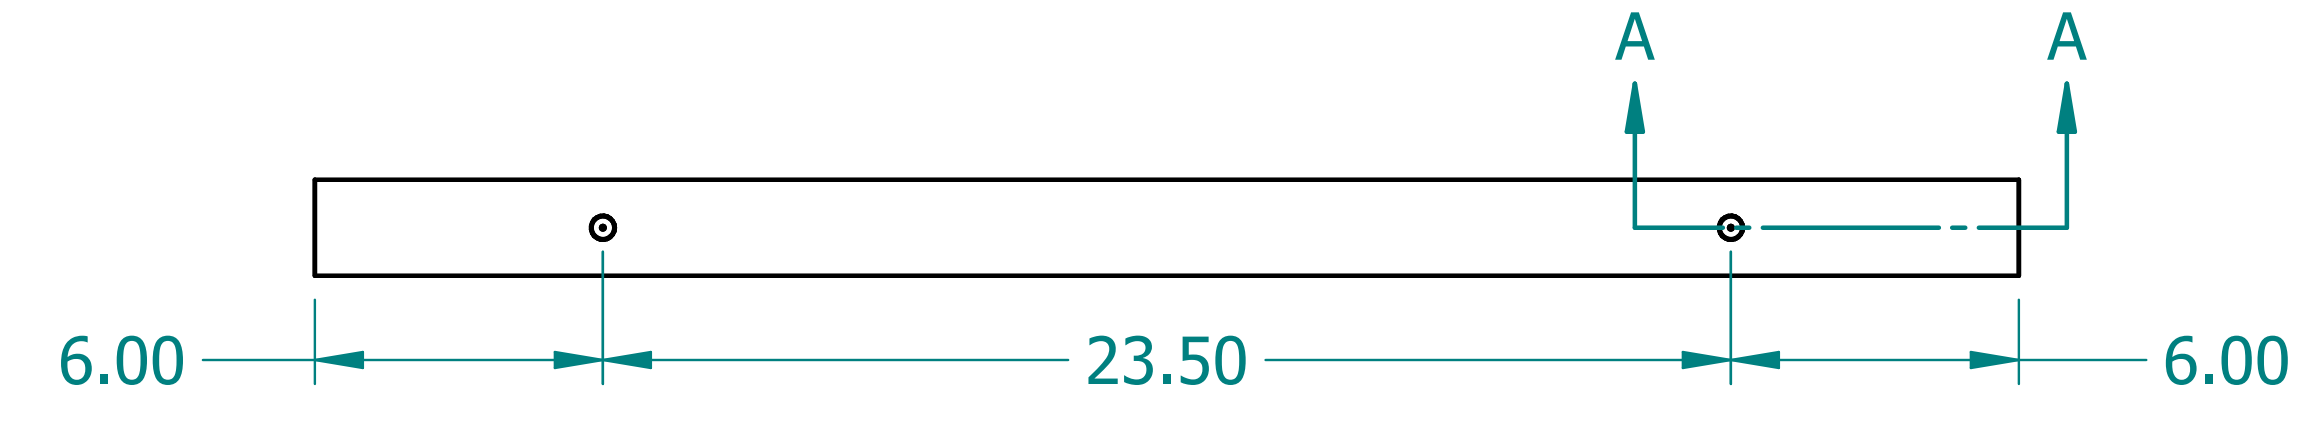

REVISION HISTORY			
REV.	DESCRIPTION	DATE	APPROVED

	NAME	DATE
DRAWN	SAI	03/11/20
ENG APPR	ERIC	03/11/20

 UNLESS OTHERWISE SPECIFIED DIMENSIONS ARE IN 'INCHES'
 ANGLES $\pm 0.8^\circ$; 2 PL ± 0.040 ; 3 PL ± 0.020

TITLE		Paintable Beam	
SUBTITLE		36"x8"x2"	
PART NO:	Beam-018-PG	REV.	1.0
SIZE: 34"x22"	SCALE: 0.25	SHEET 1 OF 1	
FILE NAME: Paintable Beam (36.8.2).dft			