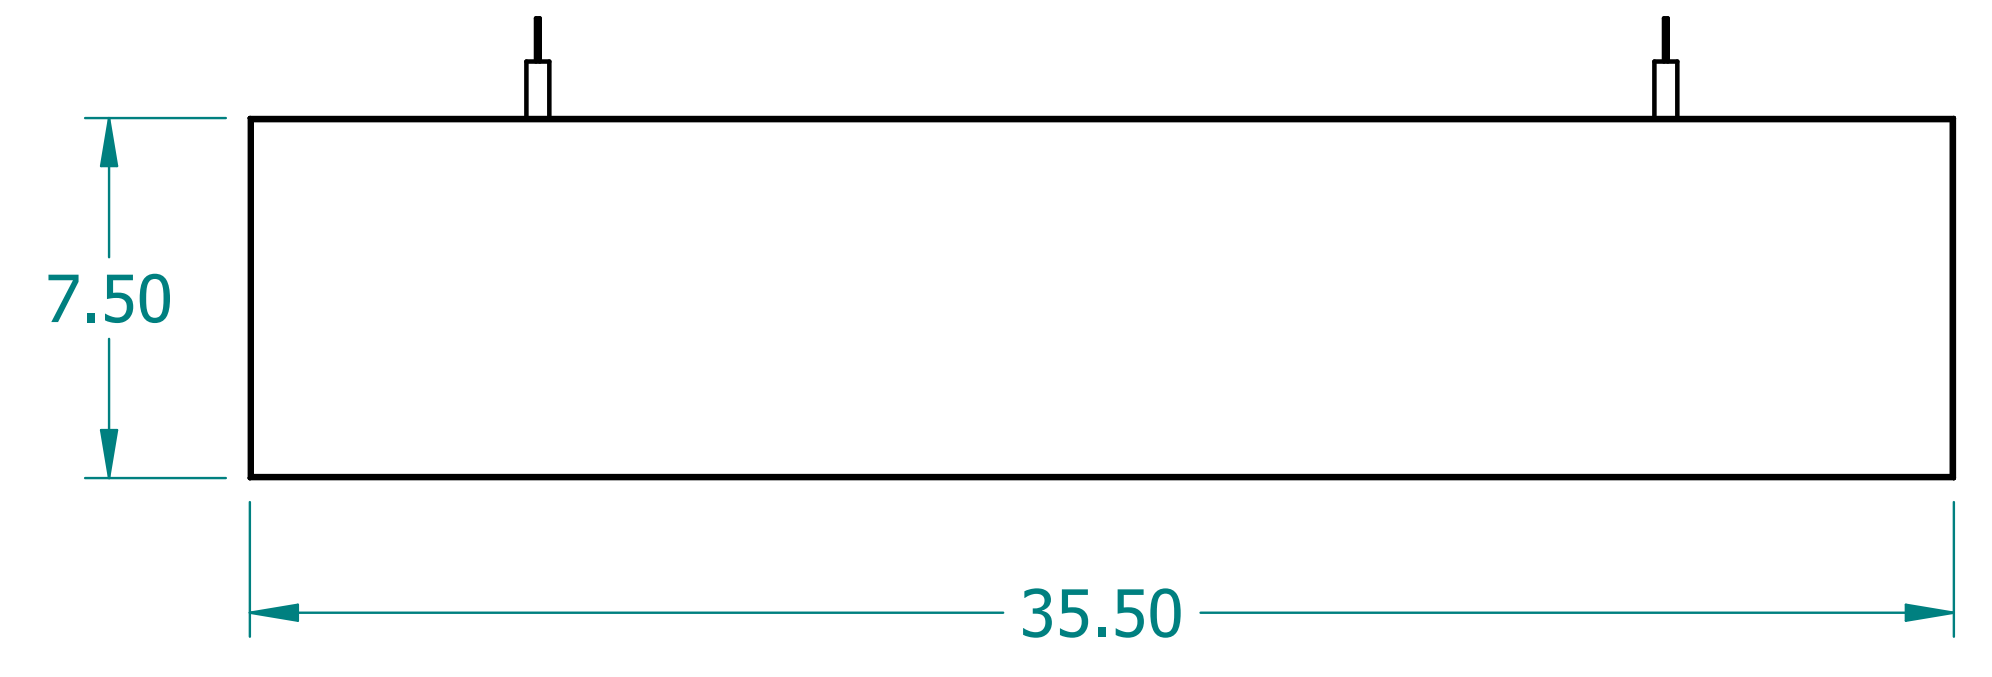

REVISION HISTORY			
REV.	DESCRIPTION	DATE	APPROVED

	NAME	DATE
DRAWN	SAI	03/11/20
ENG APPR	ERIC	03/11/20

 UNLESS OTHERWISE SPECIFIED DIMENSIONS ARE IN 'INCHES'
 ANGLES $\pm 0.8^\circ$; 2 PL ± 0.040 ; 3 PL ± 0.020

TITLE		Paintable Beam	
SUBTITLE		36"x8"x2"	
PART NO:	Beam-018-PG	REV.	1.0
SIZE: 34"x22"	SCALE: 0.25	SHEET 1 OF 1	
FILE NAME: Paintable Beam (36.8.2).dft			