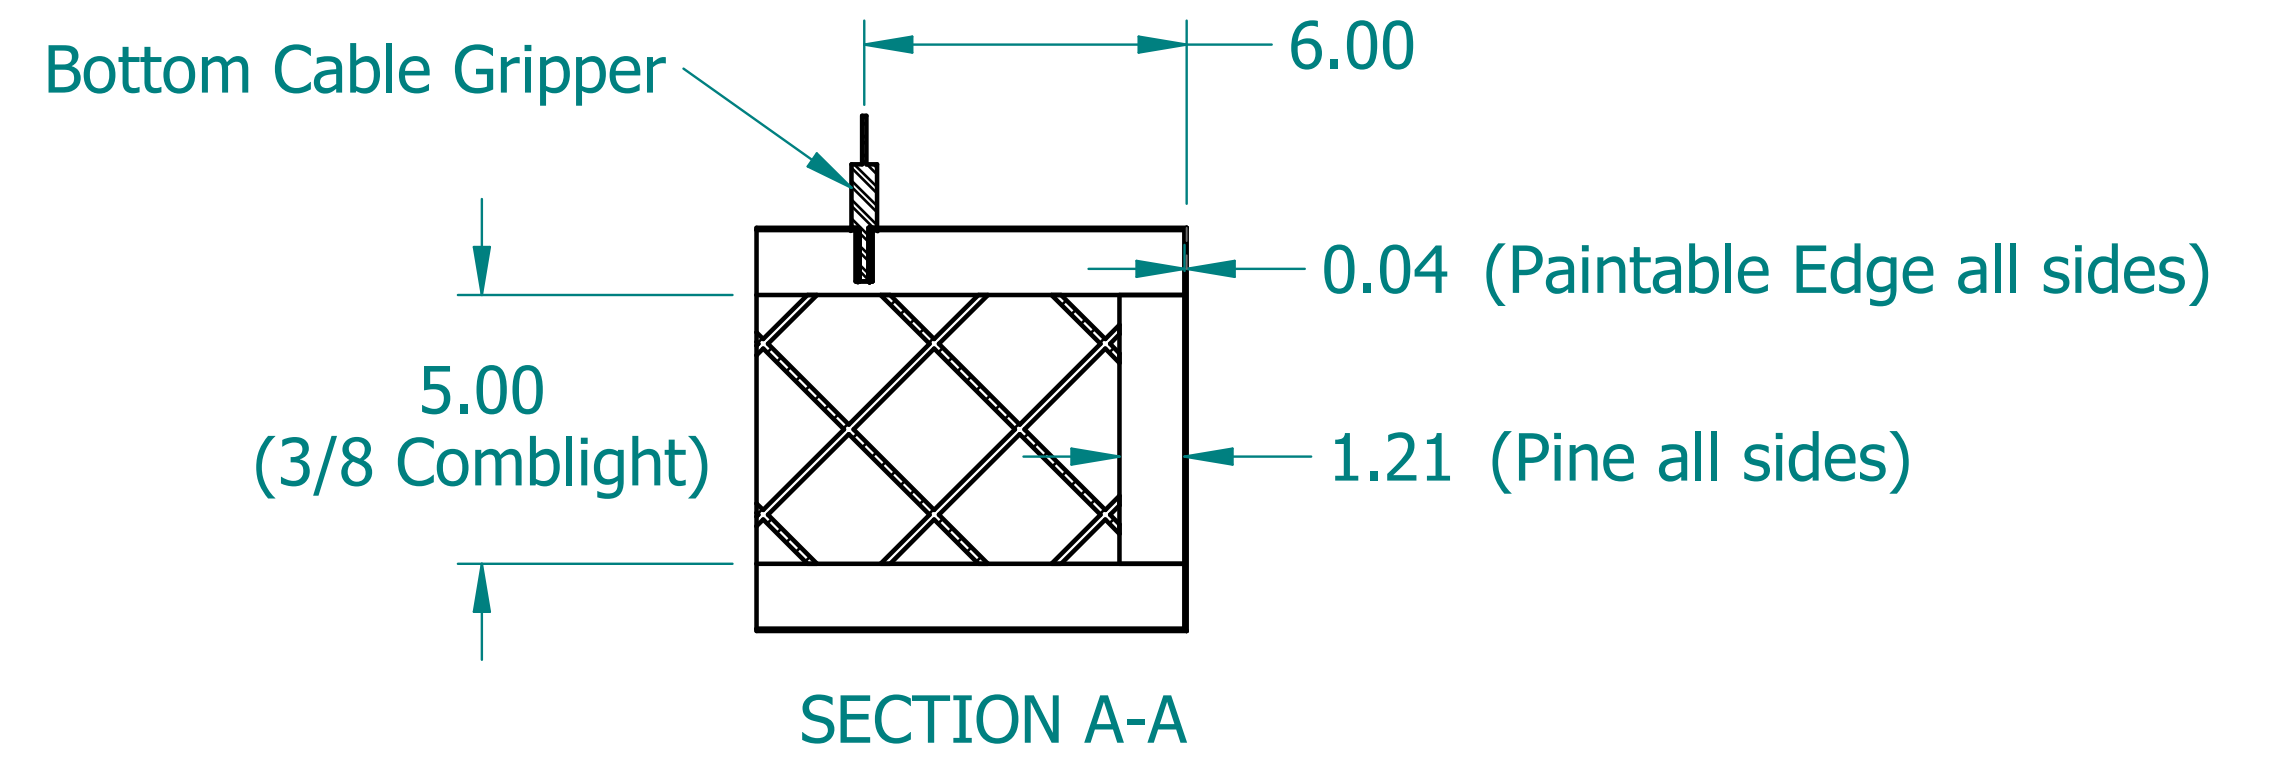

REVISION HISTORY			
REV.	DESCRIPTION	DATE	APPROVED

	NAME	DATE
DRAWN	SAI	03/11/20
ENG APPR	ERIC	03/11/20

 UNLESS OTHERWISE SPECIFIED DIMENSIONS ARE IN 'INCHES'
 ANGLES $\pm 0.8^\circ$; 2 PL ± 0.040 ; 3 PL ± 0.020

TITLE		Paintable Beam	
SUBTITLE		36"x8"x2"	
PART NO:	Beam-018-PG	REV.	1.0
SIZE: 34"x22"	SCALE: 0.25	SHEET 1 OF 1	
FILE NAME: Paintable Beam (36.8.2).dft			