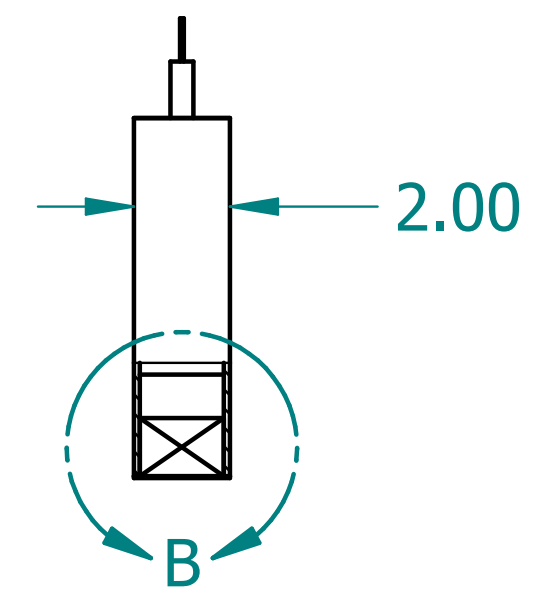

REVISION HISTORY			
REV.	DESCRIPTION	DATE	APPROVED

	NAME	DATE
DRAWN	SAI	03/11/20
ENG APPR	ERIC	03/11/20

 UNLESS OTHERWISE SPECIFIED DIMENSIONS ARE IN 'INCHES'
 ANGLES $\pm 0.8^\circ$; 2 PL ± 0.040 ; 3 PL ± 0.020

TITLE		Paintable Beam	
SUBTITLE		36"x8"x2"	
PART NO:	Beam-018-PG	REV.	1.0
SIZE: 34"x22"	SCALE: 0.25	SHEET 1 OF 1	
FILE NAME: Paintable Beam (36.8.2).dft			