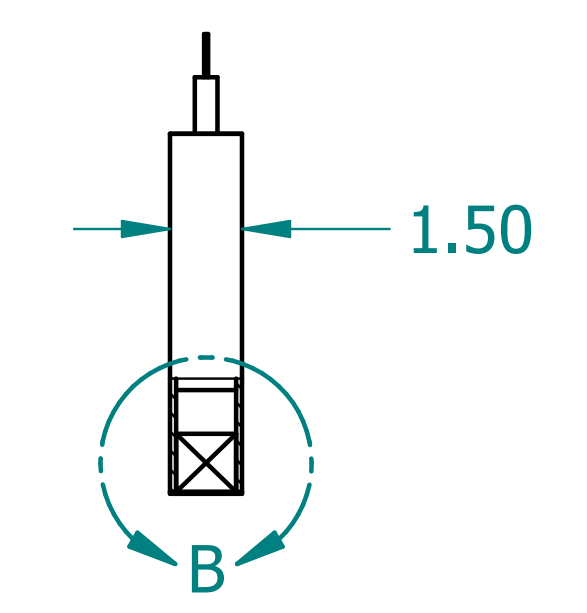

REVISION HISTORY			
REV.	DESCRIPTION	DATE	APPROVED

NAME	DATE	
DRAWN: SAI	03/11/20	
ENG APPR: ERIC	03/11/20	
 <p>UNLESS OTHERWISE SPECIFIED DIMENSIONS ARE IN 'INCHES'          ANGLES ±0.8° ; 2 PL ±0.040 ;          3 PL ±0.020</p>		TITLE: Paintable Beam SUBTITLE: 48"x8"x1.5" PART NO: Beam-026-PG    REV: 1.0 SIZE: 34"x22"    SCALE: 0.25    SHEET 1 OF 1 FILE NAME: Paintable Beam (48.8.1.5).dft