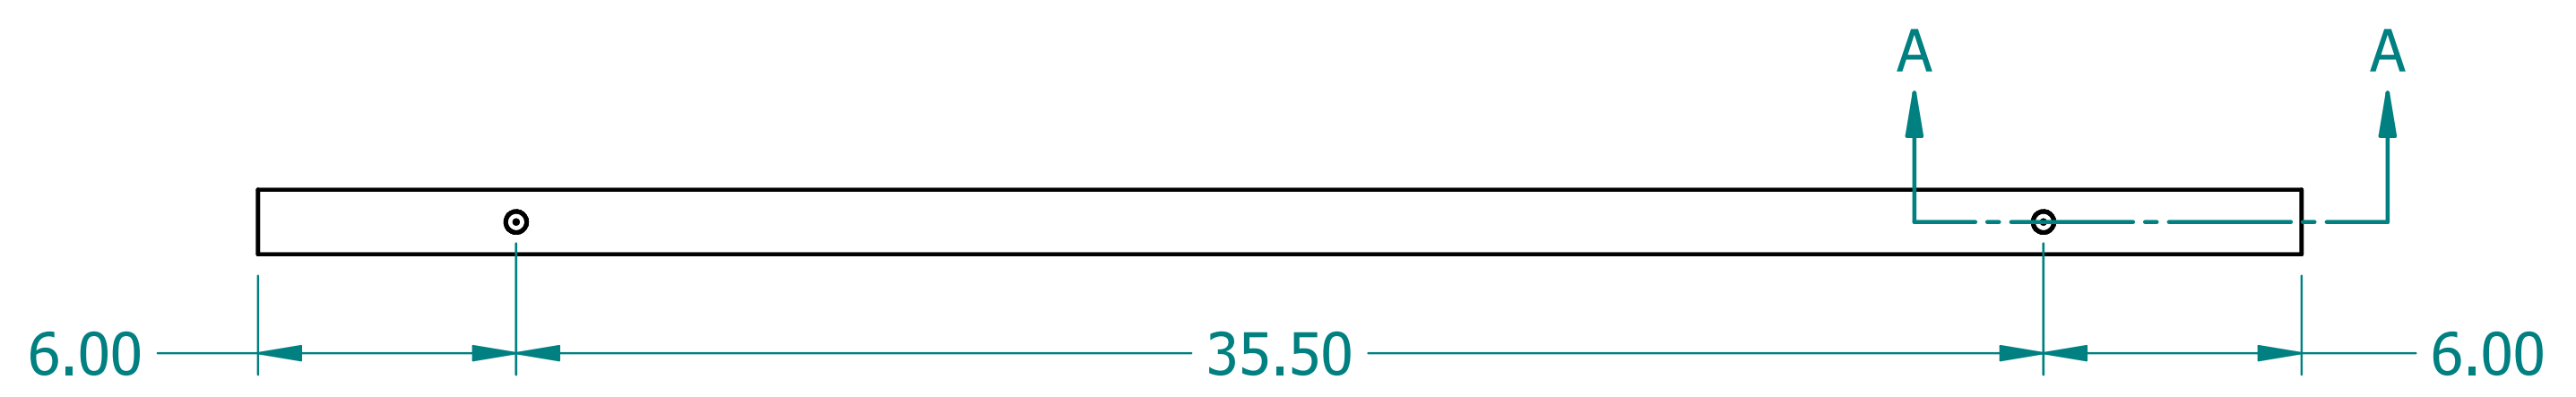

REVISION HISTORY			
REV.	DESCRIPTION	DATE	APPROVED

NAME	DATE	
DRAWN: SAI	03/11/20	
ENG APPR: ERIC	03/11/20	
 <p>UNLESS OTHERWISE SPECIFIED DIMENSIONS ARE IN 'INCHES'          ANGLES ±0.8° ; 2 PL ±0.040 ;          3 PL ±0.020</p>		TITLE: Paintable Beam SUBTITLE: 48"x8"x1.5" PART NO: Beam-026-PG    REV: 1.0 SIZE: 34"x22"    SCALE: 0.25    SHEET 1 OF 1 FILE NAME: Paintable Beam (48.8.1.5).dft