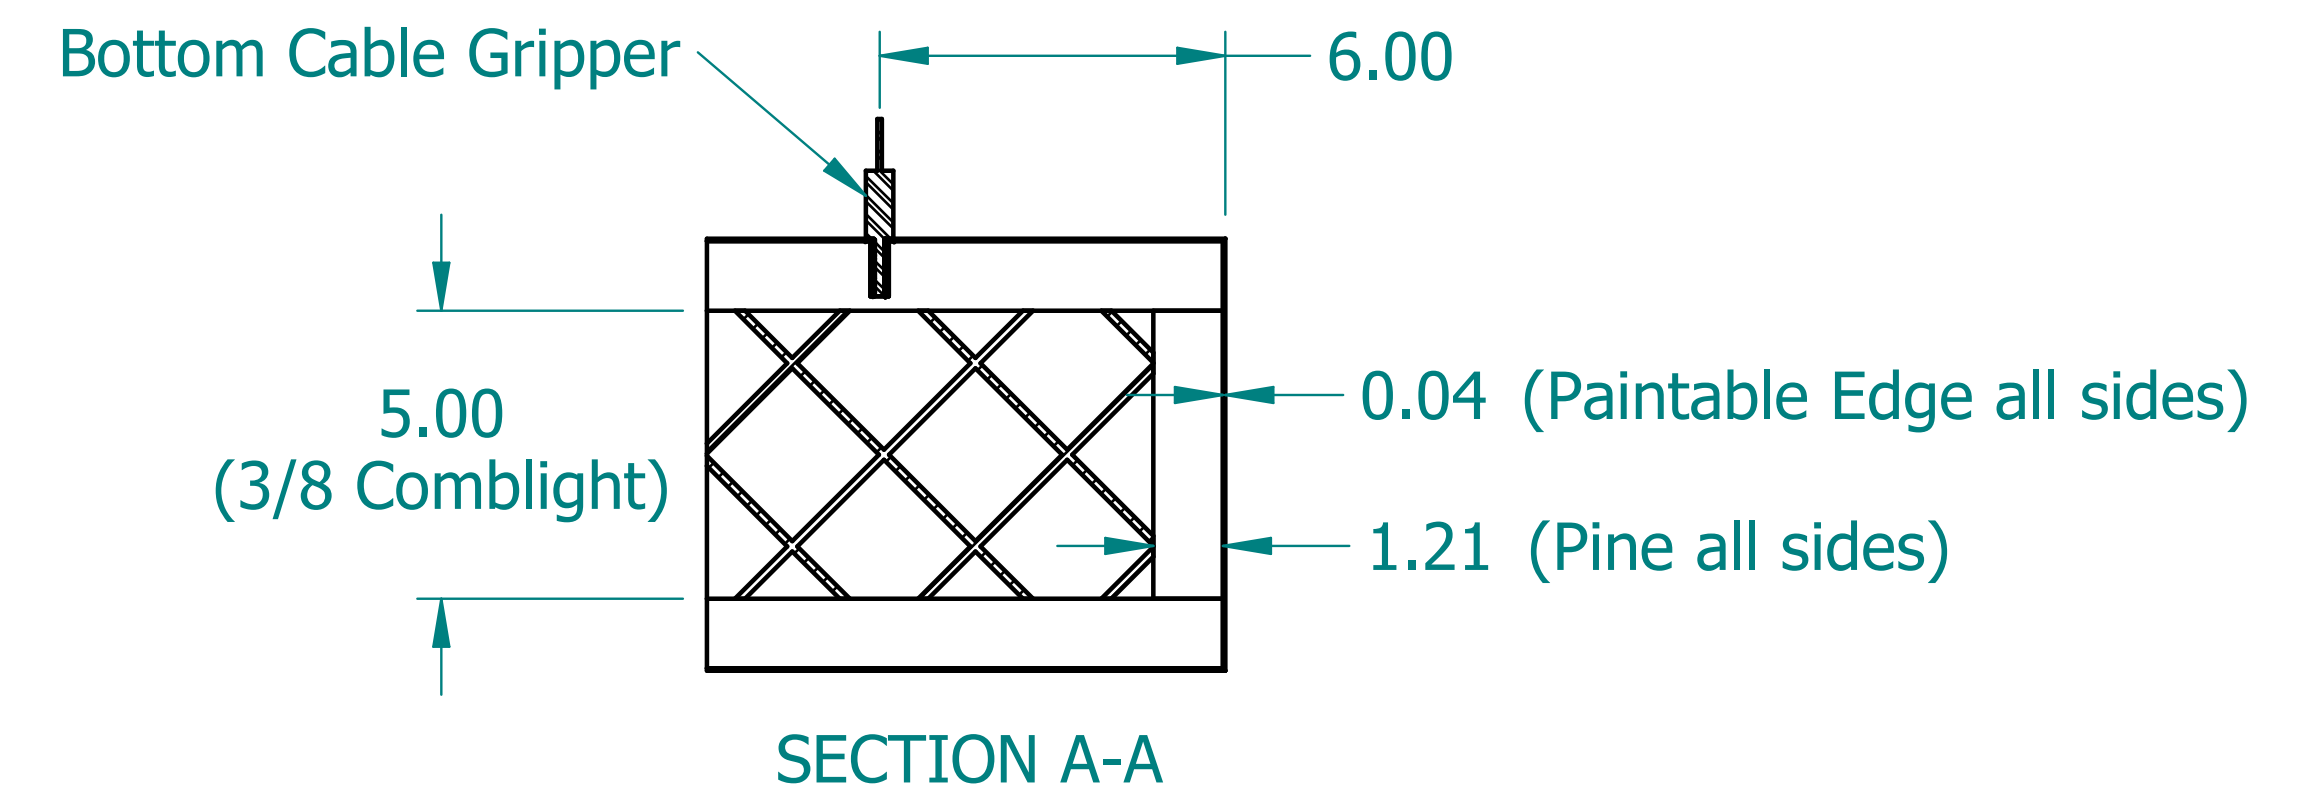

REVISION HISTORY			
REV.	DESCRIPTION	DATE	APPROVED

NAME	DATE	
DRAWN: SAI	03/11/20	
ENG APPR: ERIC	03/11/20	
 <p>UNLESS OTHERWISE SPECIFIED DIMENSIONS ARE IN 'INCHES'          ANGLES ±0.8° ; 2 PL ±0.040 ;          3 PL ±0.020</p>		TITLE: Paintable Beam SUBTITLE: 48"x8"x1.5" PART NO: Beam-026-PG    REV: 1.0 SIZE: 34"x22"    SCALE: 0.25    SHEET 1 OF 1 FILE NAME: Paintable Beam (48.8.1.5).dft