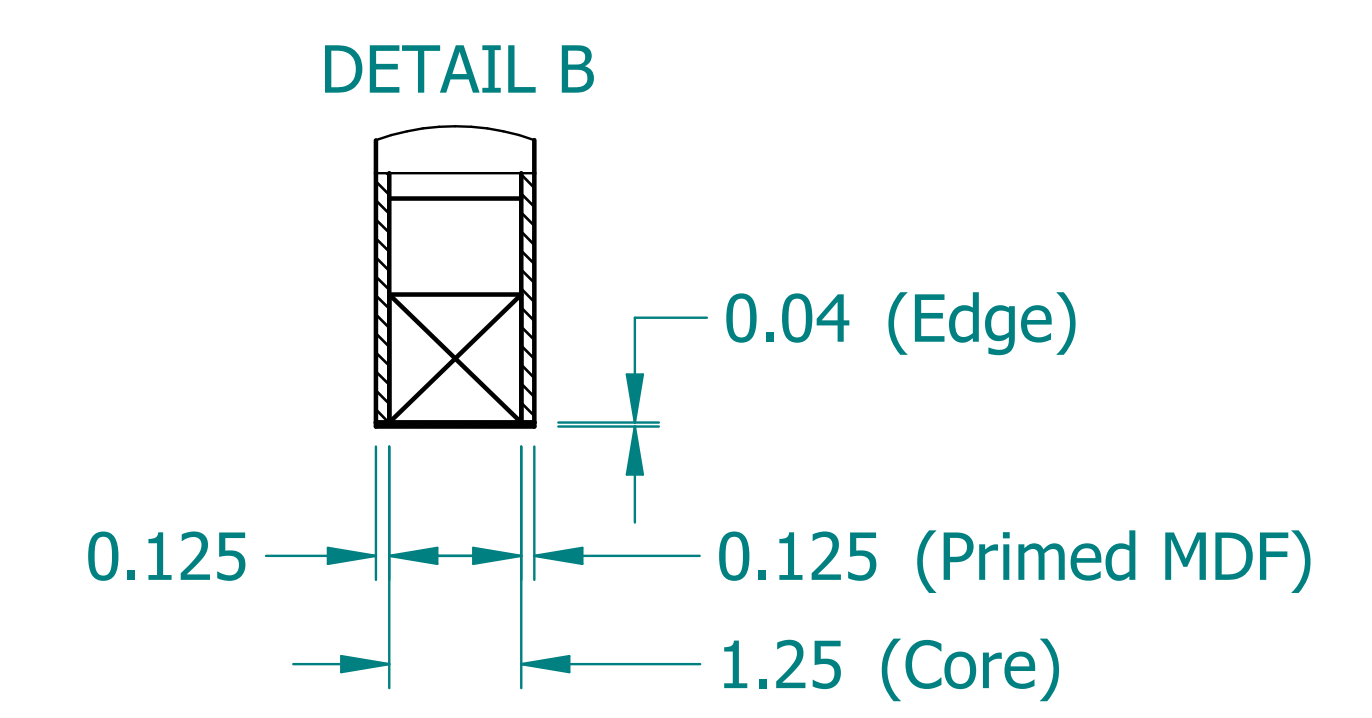

REVISION HISTORY			
REV.	DESCRIPTION	DATE	APPROVED

NAME	DATE	
DRAWN: SAI	03/11/20	
ENG APPR: ERIC	03/11/20	
 <p>UNLESS OTHERWISE SPECIFIED DIMENSIONS ARE IN 'INCHES'          ANGLES ±0.8° ; 2 PL ±0.040 ;          3 PL ±0.020</p>		TITLE: Paintable Beam SUBTITLE: 48"x8"x1.5" PART NO: Beam-026-PG    REV: 1.0 SIZE: 34"x22"    SCALE: 0.25    SHEET 1 OF 1 FILE NAME: Paintable Beam (48.8.1.5).dft