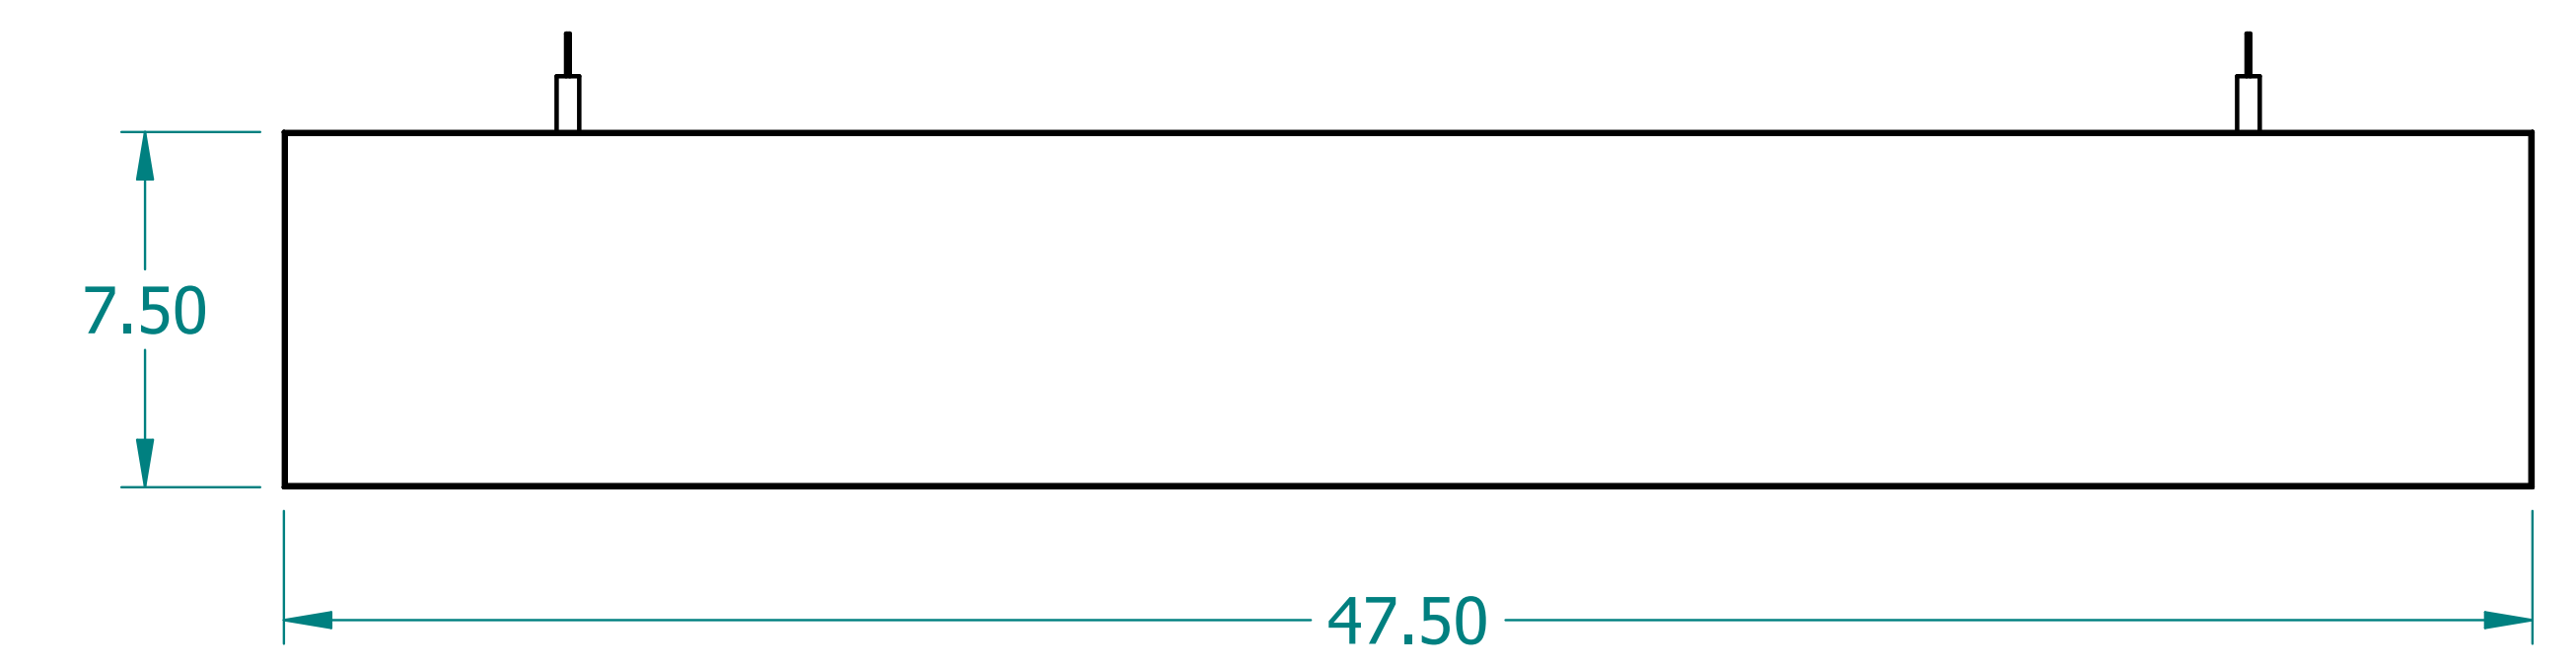

REVISION HISTORY			
REV.	DESCRIPTION	DATE	APPROVED

NAME	DATE	
DRAWN: SAI	03/11/20	
ENG APPR: ERIC	03/11/20	
 <p>UNLESS OTHERWISE SPECIFIED DIMENSIONS ARE IN 'INCHES'          ANGLES ±0.8° ; 2 PL ±0.040 ;          3 PL ±0.020</p>		TITLE: Paintable Beam SUBTITLE: 48"x8"x1.5" PART NO: Beam-026-PG    REV: 1.0 SIZE: 34"x22"    SCALE: 0.25    SHEET 1 OF 1 FILE NAME: Paintable Beam (48.8.1.5).dft