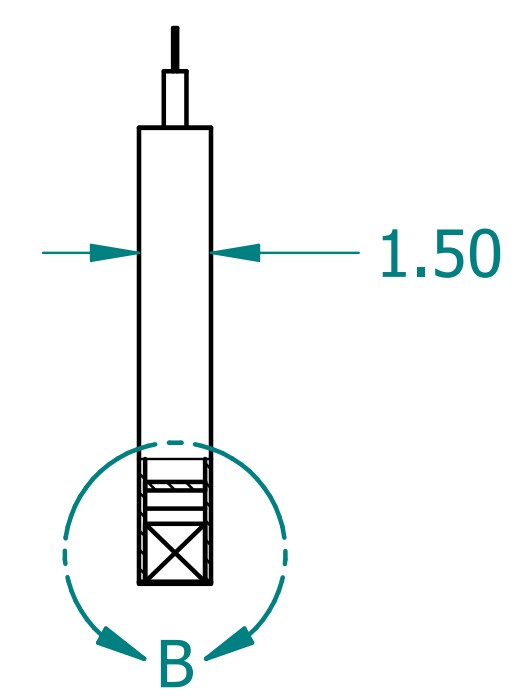

REVISION HISTORY			
REV.	DESCRIPTION	DATE	APPROVED

NAME	DATE	
DRAWN: SAI	03/11/20	
ENG APPR: ERIC	03/11/20	
<p>UNLESS OTHERWISE SPECIFIED DIMENSIONS ARE IN 'INCHES'</p> <p>ANGLES ±0.8° ; 2 PL ±0.040 ; 3 PL ±0.020</p>		<p>TITLE: Paintable Beam</p> <p>SUBTITLE: 48"x10"x1.5"</p> <p>PART NO: Beam-027-PG REV: 1.0</p> <p>SIZE: 34"x22" SCALE: 0.25 SHEET 1 OF 1</p> <p>FILE NAME: Paintable Beam (48.10.1.5).dft</p>