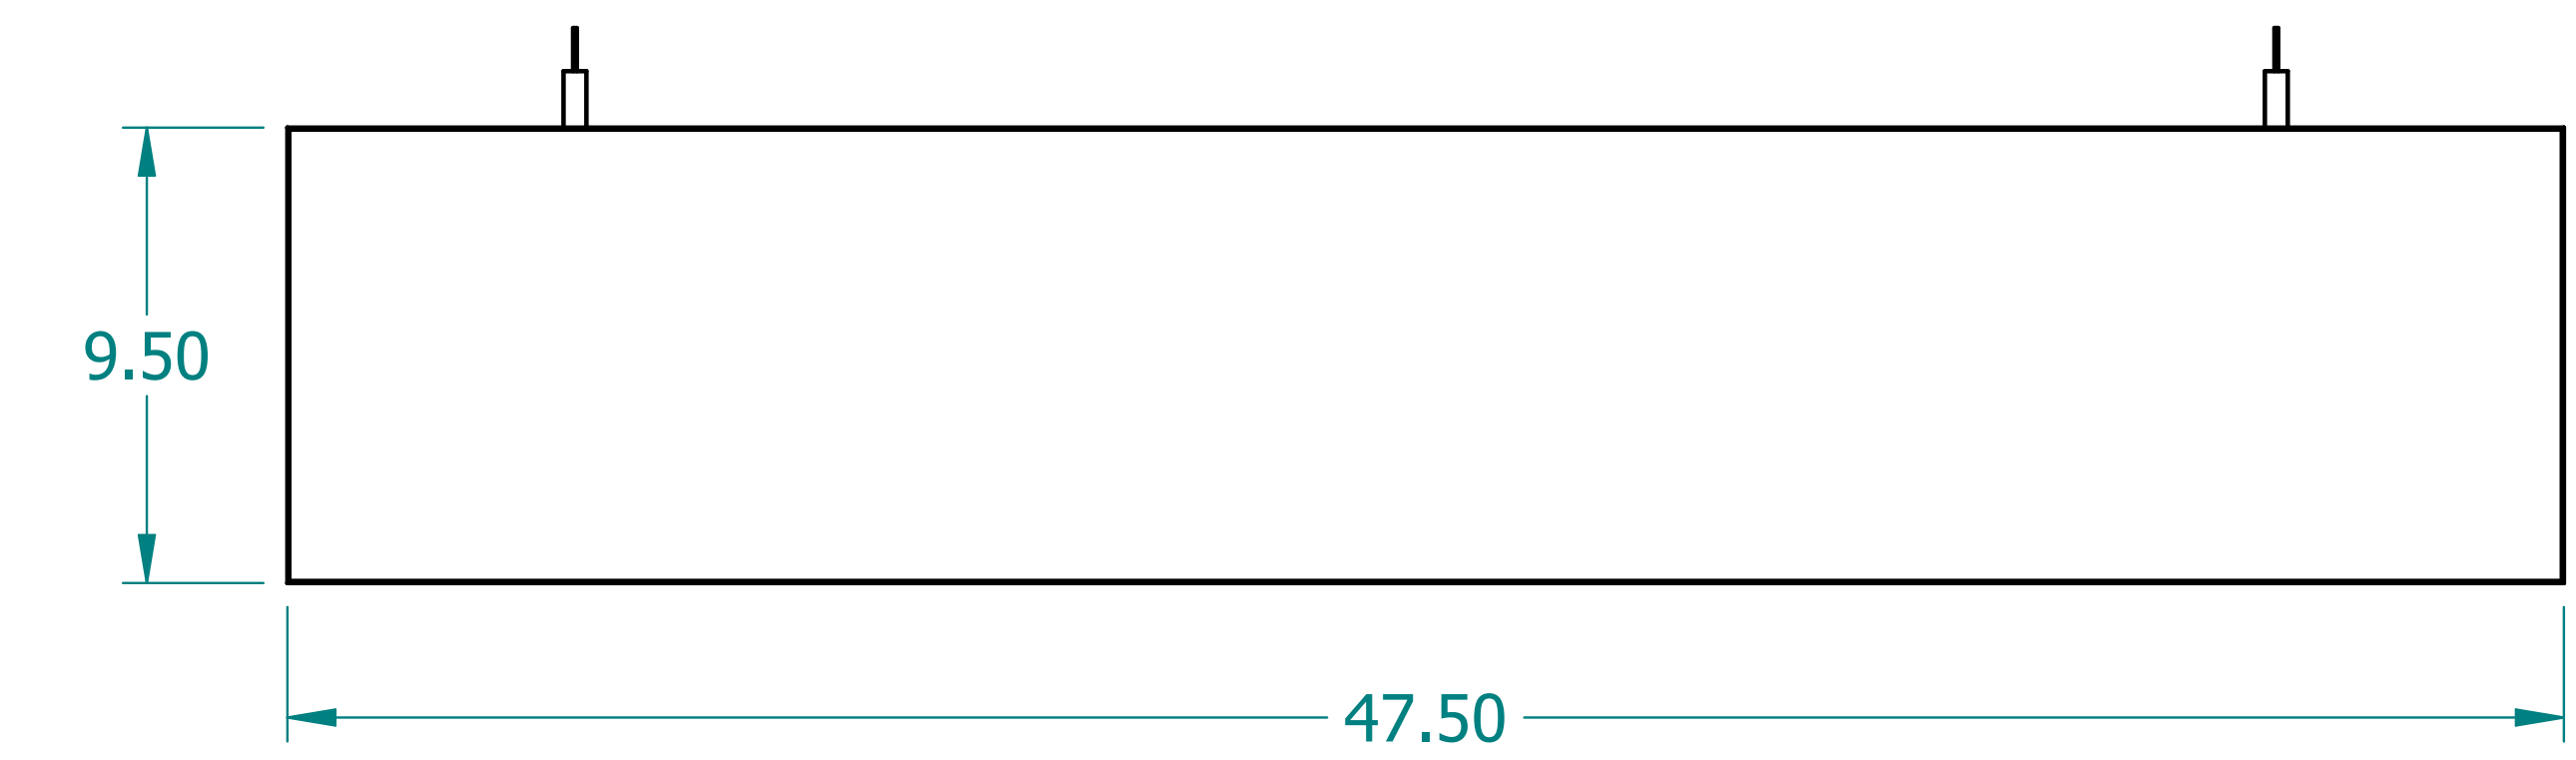

REVISION HISTORY			
REV.	DESCRIPTION	DATE	APPROVED

NAME	DATE	
DRAWN: SAI	03/11/20	
ENG APPR: ERIC	03/11/20	
<p>UNLESS OTHERWISE SPECIFIED DIMENSIONS ARE IN 'INCHES'</p> <p>ANGLES ±0.8° ; 2 PL ±0.040 ; 3 PL ±0.020</p>		<p>TITLE: Paintable Beam</p> <p>SUBTITLE: 48"x10"x1.5"</p> <p>PART NO: Beam-027-PG REV: 1.0</p> <p>SIZE: 34"x22" SCALE: 0.25 SHEET 1 OF 1</p> <p>FILE NAME: Paintable Beam (48.10.1.5).dft</p>