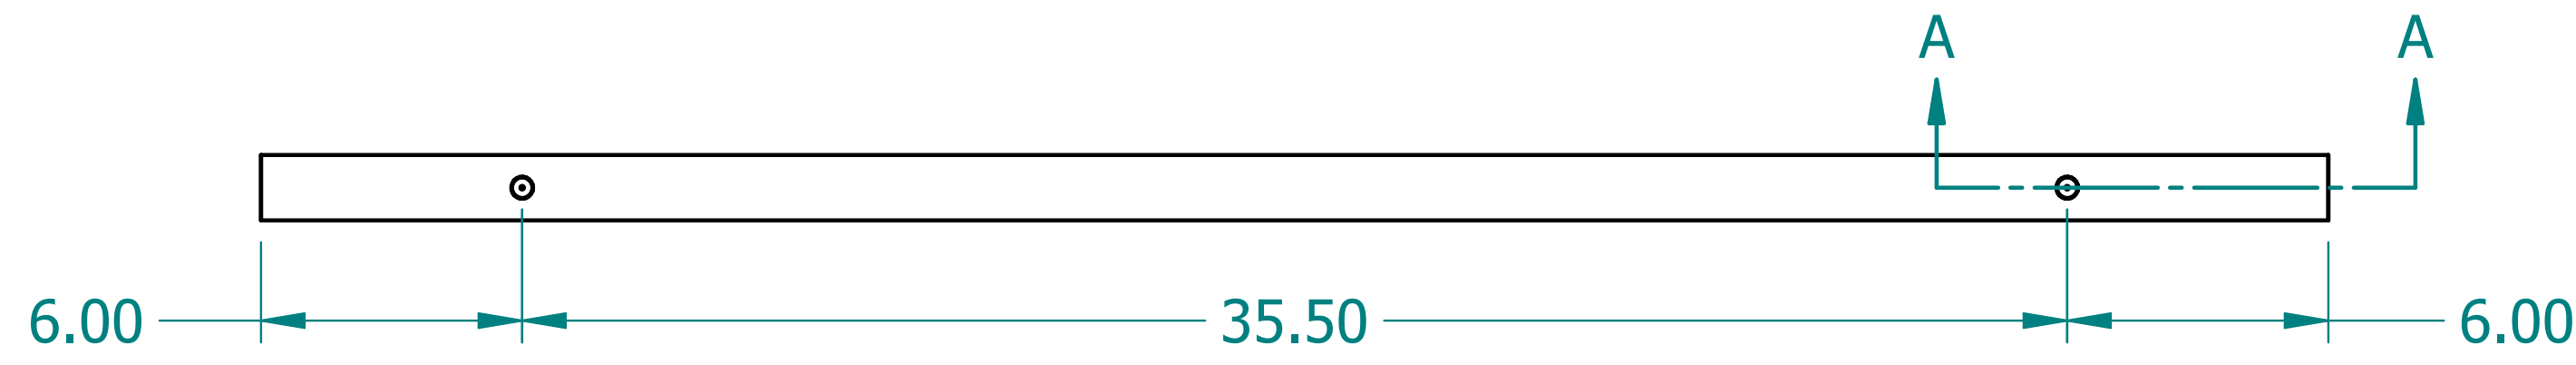

REVISION HISTORY			
REV.	DESCRIPTION	DATE	APPROVED

NAME	DATE	
DRAWN: SAI	03/11/20	
ENG APPR: ERIC	03/11/20	
<p>UNLESS OTHERWISE SPECIFIED DIMENSIONS ARE IN 'INCHES'</p> <p>ANGLES ±0.8° ; 2 PL ±0.040 ; 3 PL ±0.020</p>		<p>TITLE: Paintable Beam</p> <p>SUBTITLE: 48"x10"x1.5"</p> <p>PART NO: Beam-027-PG REV: 1.0</p> <p>SIZE: 34"x22" SCALE: 0.25 SHEET 1 OF 1</p> <p>FILE NAME: Paintable Beam (48.10.1.5).dft</p>