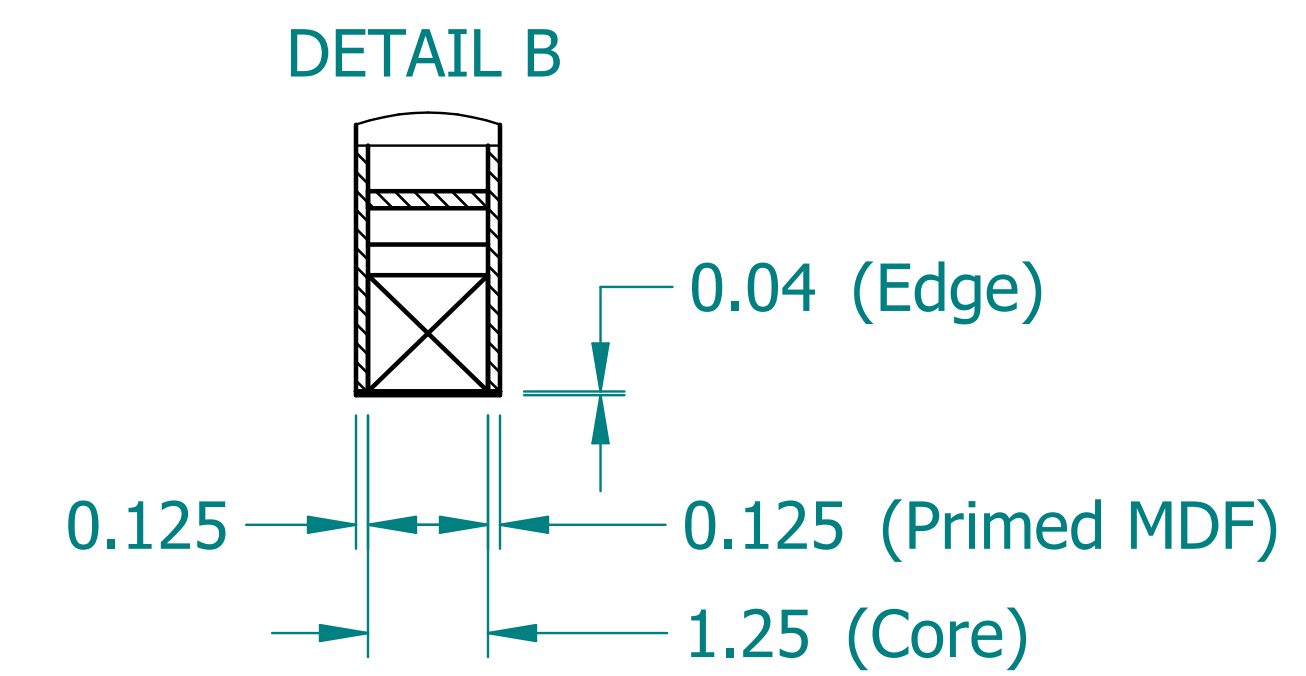

REVISION HISTORY			
REV.	DESCRIPTION	DATE	APPROVED

NAME	DATE	
DRAWN: SAI	03/11/20	
ENG APPR: ERIC	03/11/20	
<p>UNLESS OTHERWISE SPECIFIED DIMENSIONS ARE IN 'INCHES'</p> <p>ANGLES ±0.8° ; 2 PL ±0.040 ; 3 PL ±0.020</p>		<p>TITLE: Paintable Beam</p> <p>SUBTITLE: 48"x10"x1.5"</p> <p>PART NO: Beam-027-PG REV: 1.0</p> <p>SIZE: 34"x22" SCALE: 0.25 SHEET 1 OF 1</p> <p>FILE NAME: Paintable Beam (48.10.1.5).dft</p>