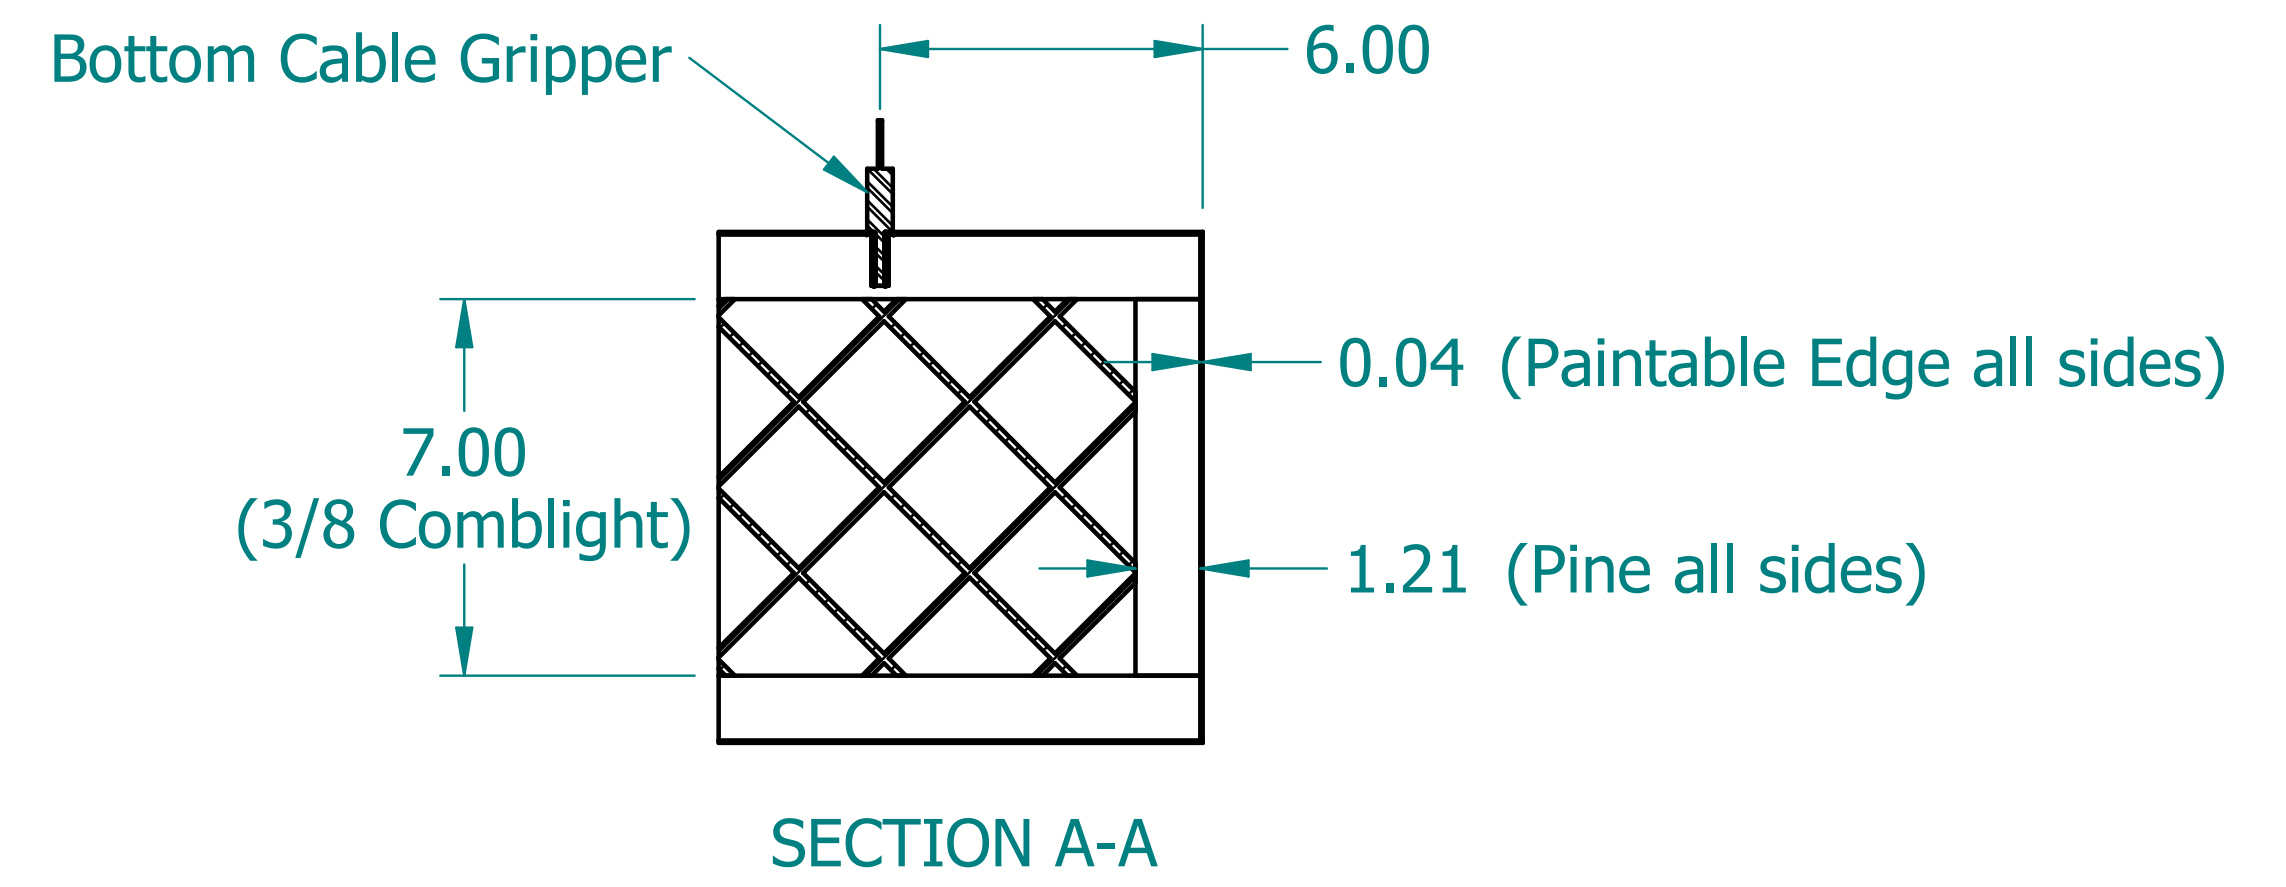

REVISION HISTORY			
REV.	DESCRIPTION	DATE	APPROVED

NAME	DATE	
DRAWN: SAI	03/11/20	
ENG APPR: ERIC	03/11/20	
<p>UNLESS OTHERWISE SPECIFIED DIMENSIONS ARE IN 'INCHES'</p> <p>ANGLES ±0.8° ; 2 PL ±0.040 ; 3 PL ±0.020</p>		<p>TITLE: Paintable Beam</p> <p>SUBTITLE: 48"x10"x1.5"</p> <p>PART NO: Beam-027-PG REV: 1.0</p> <p>SIZE: 34"x22" SCALE: 0.25 SHEET 1 OF 1</p> <p>FILE NAME: Paintable Beam (48.10.1.5).dft</p>