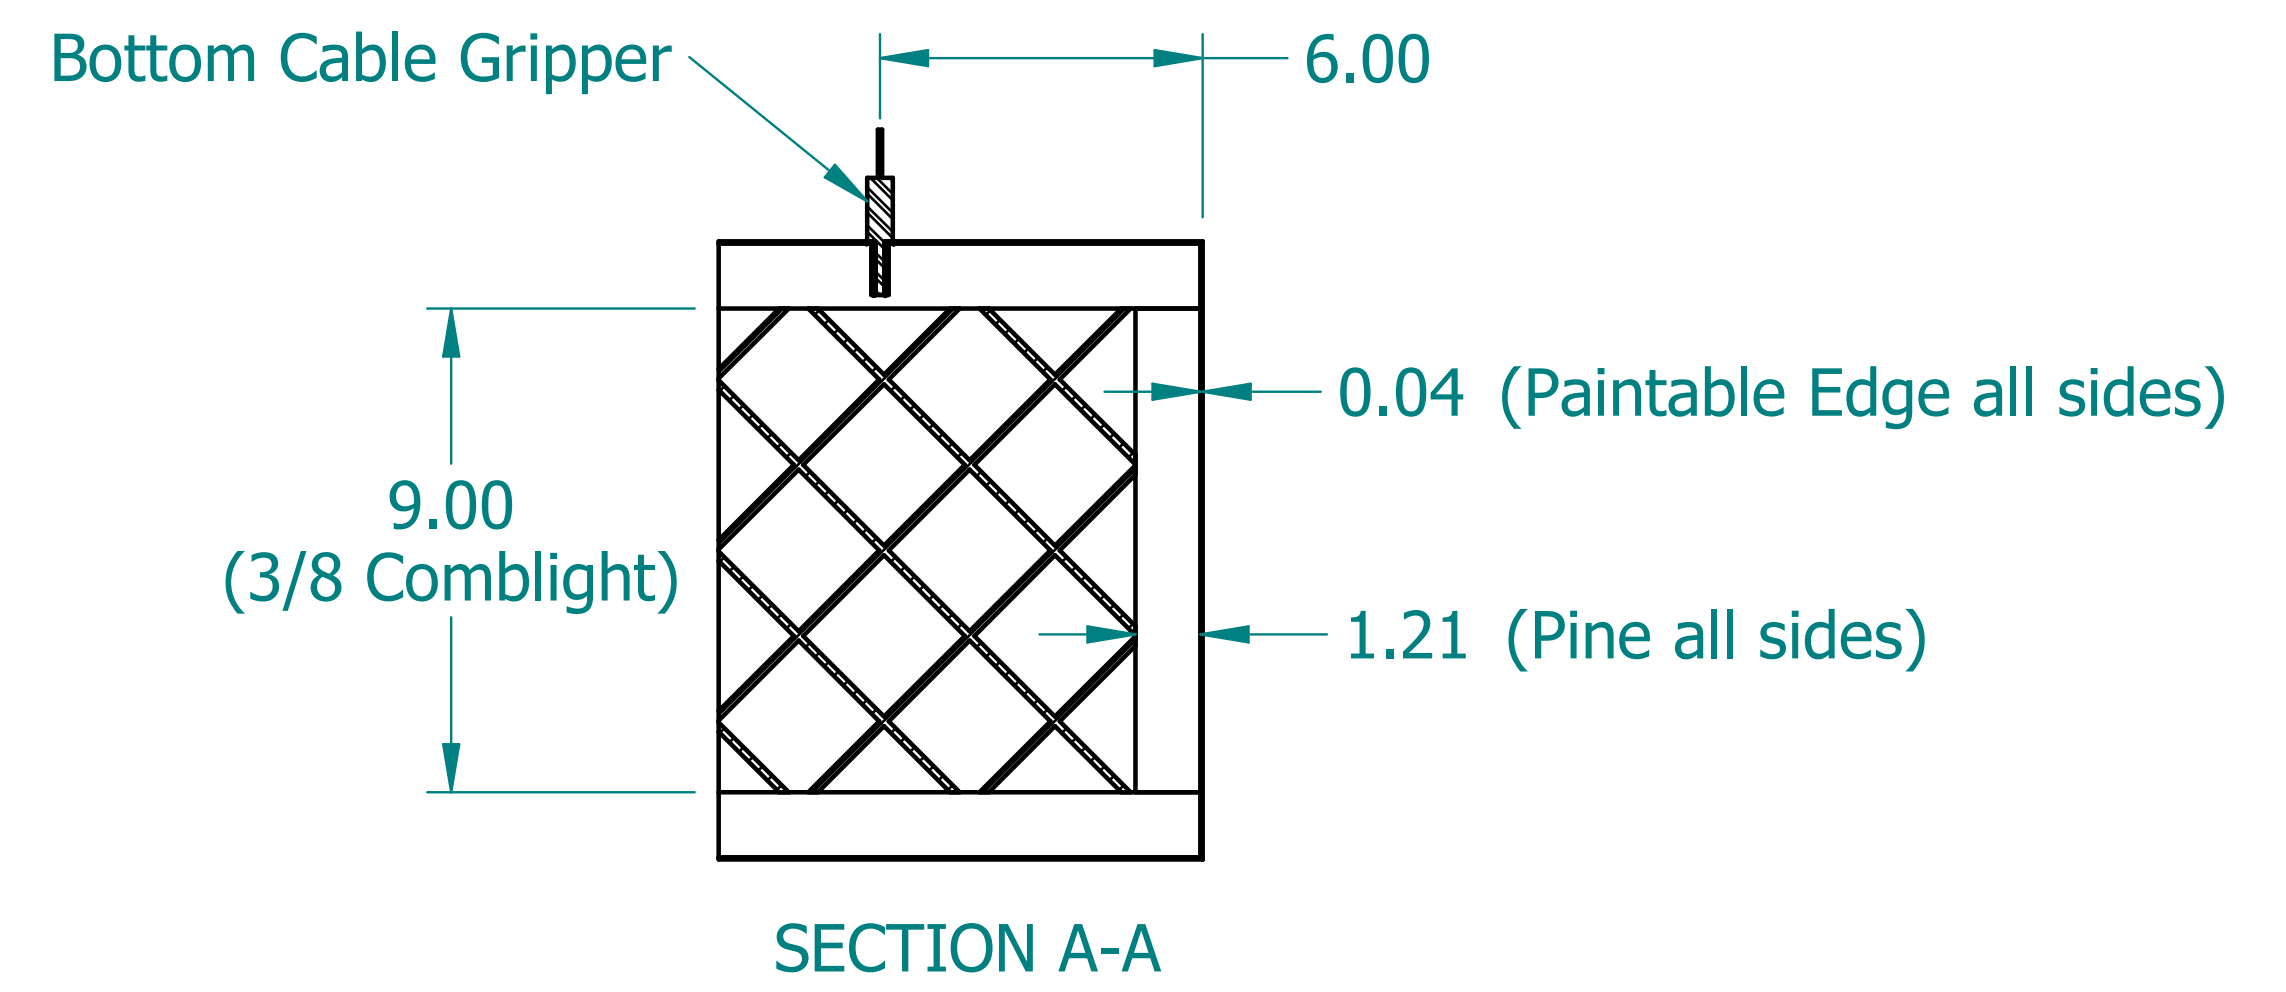

REVISION HISTORY			
REV.	DESCRIPTION	DATE	APPROVED

NAME	DATE	
DRAWN: SAI	03/11/20	
ENG APPR: ERIC	03/11/20	
		TITLE: Paintable Beam
UNLESS OTHERWISE SPECIFIED DIMENSIONS ARE IN 'INCHES'		SUBTITLE: 48"x12"x2"
ANGLES ±0.8° ; 2 PL ±0.040 ; 3 PL ±0.020		PART NO: Beam-032-PG REV: 1.0
		SIZE: 34"x22" SCALE: 0.25 SHEET 1 OF 1
		FILE NAME: Paintable Beam (48.12.2).dft