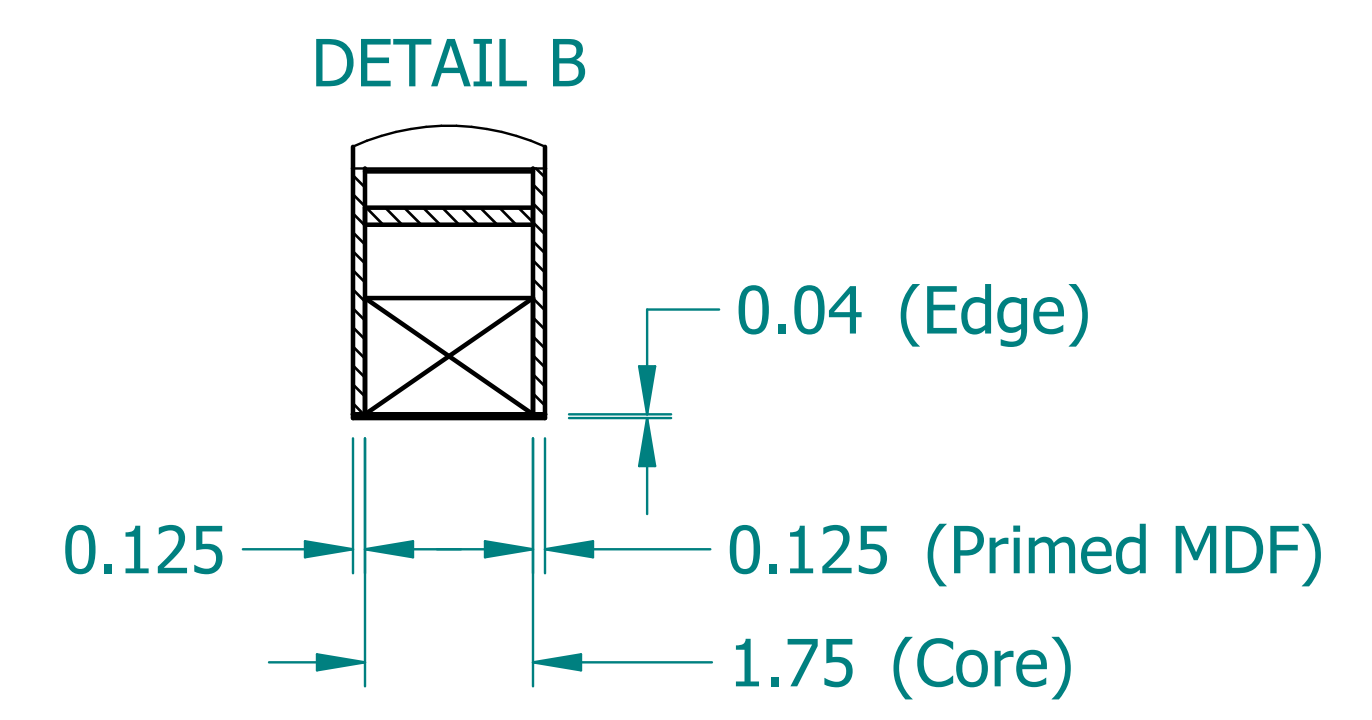

REVISION HISTORY			
REV.	DESCRIPTION	DATE	APPROVED

NAME	DATE	
DRAWN: SAI	03/11/20	
ENG APPR: ERIC	03/11/20	
		TITLE: Paintable Beam
UNLESS OTHERWISE SPECIFIED DIMENSIONS ARE IN 'INCHES'		SUBTITLE: 48"x12"x2"
ANGLES ±0.8° ; 2 PL ±0.040 ; 3 PL ±0.020		PART NO: Beam-032-PG REV: 1.0
		SIZE: 34"x22" SCALE: 0.25 SHEET 1 OF 1
		FILE NAME: Paintable Beam (48.12.2).dft