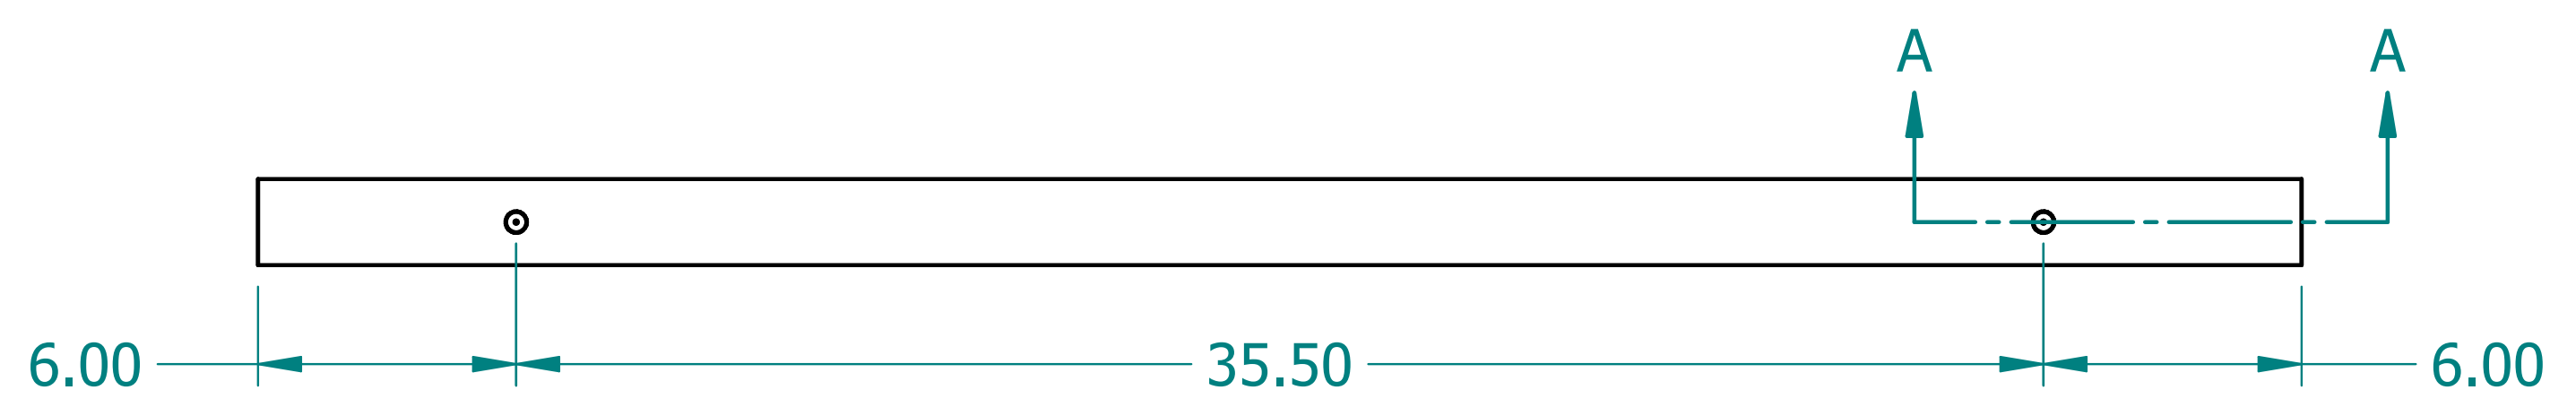

REVISION HISTORY			
REV.	DESCRIPTION	DATE	APPROVED

NAME	DATE	
DRAWN: SAI	03/11/20	
ENG APPR: ERIC	03/11/20	
		TITLE: Paintable Beam
UNLESS OTHERWISE SPECIFIED DIMENSIONS ARE IN 'INCHES'		SUBTITLE: 48"x12"x2"
ANGLES ±0.8° ; 2 PL ±0.040 ; 3 PL ±0.020		PART NO: Beam-032-PG REV: 1.0
		SIZE: 34"x22" SCALE: 0.25 SHEET 1 OF 1
		FILE NAME: Paintable Beam (48.12.2).dft