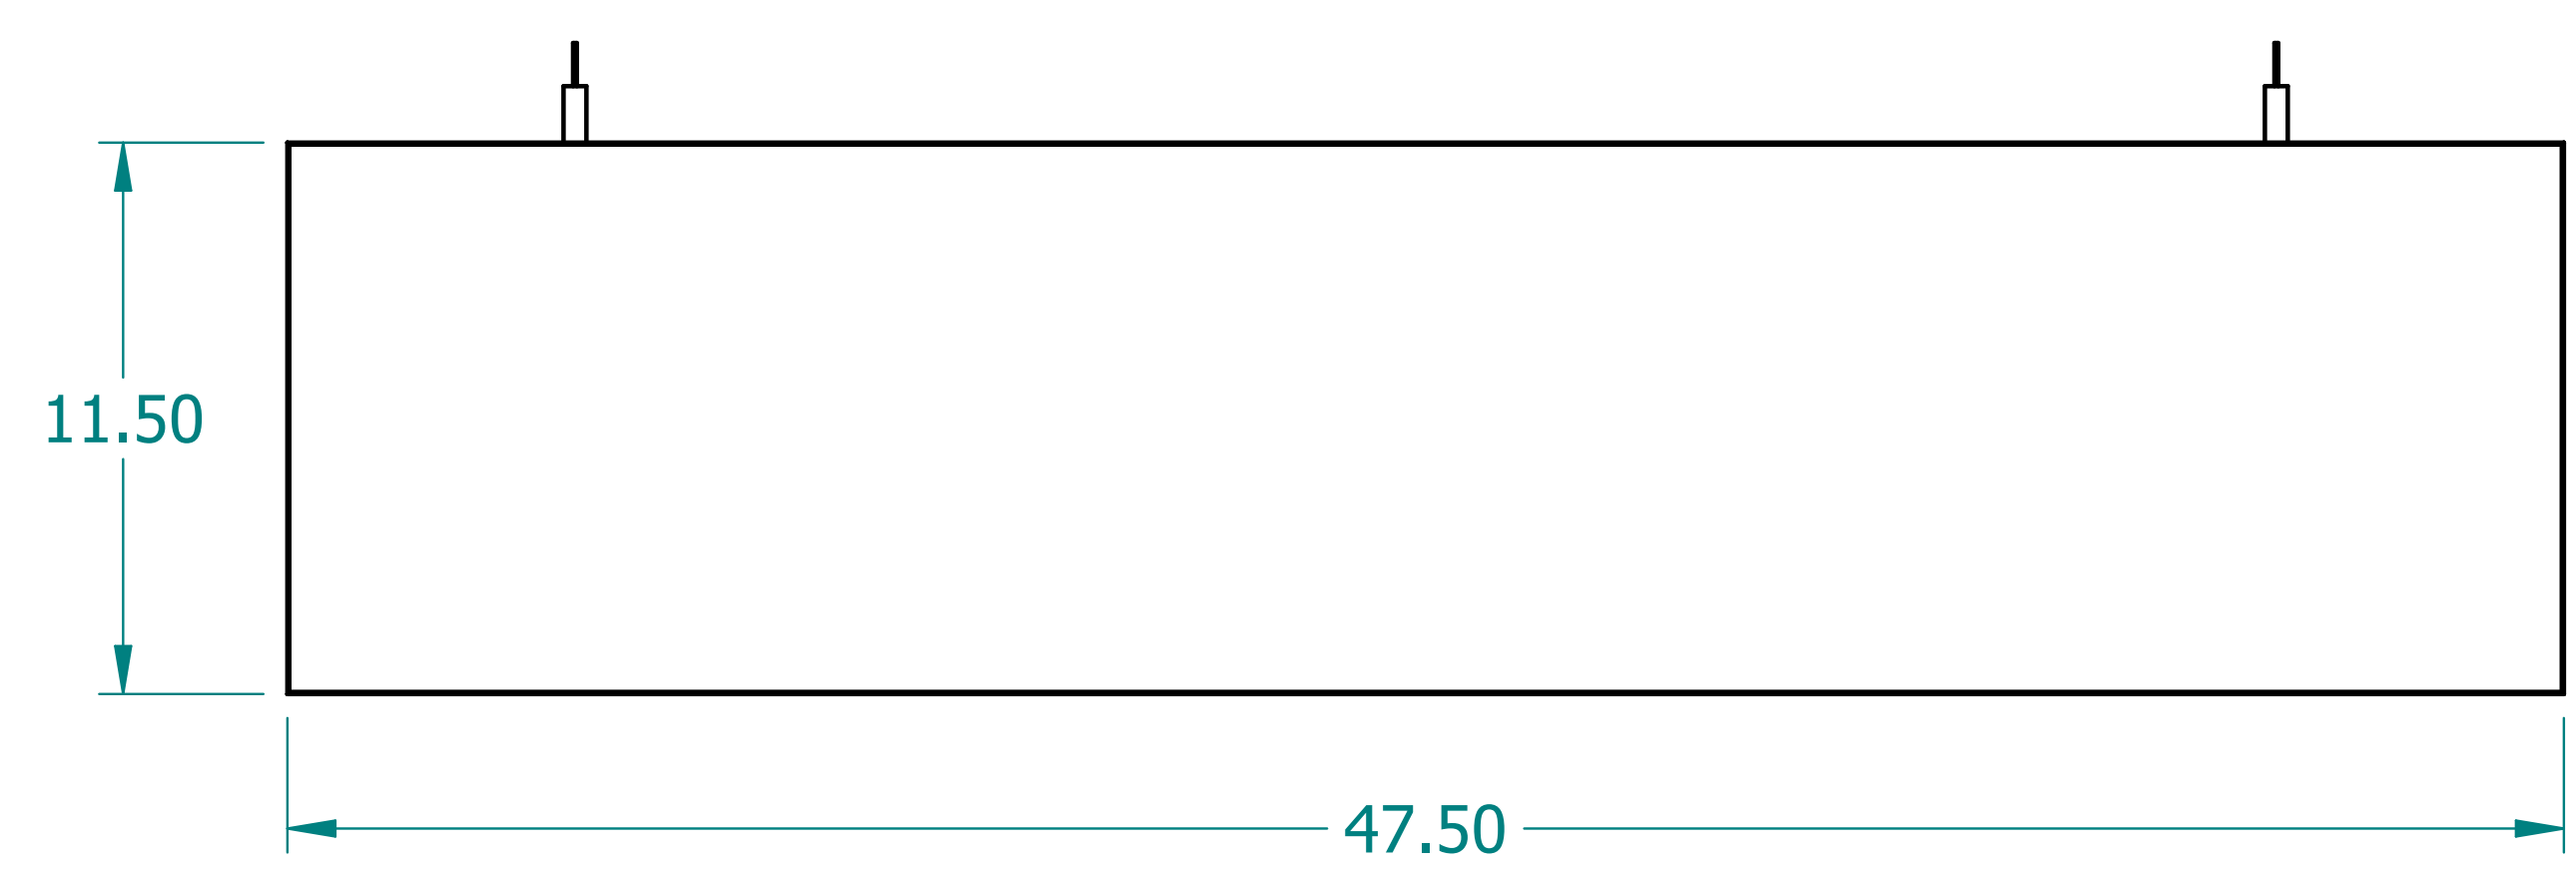

REVISION HISTORY			
REV.	DESCRIPTION	DATE	APPROVED

NAME	DATE	
DRAWN: SAI	03/11/20	
ENG APPR: ERIC	03/11/20	
		TITLE: Paintable Beam
UNLESS OTHERWISE SPECIFIED DIMENSIONS ARE IN 'INCHES'		SUBTITLE: 48"x12"x2"
ANGLES ±0.8° ; 2 PL ±0.040 ; 3 PL ±0.020		PART NO: Beam-032-PG REV: 1.0
		SIZE: 34"x22" SCALE: 0.25 SHEET 1 OF 1
		FILE NAME: Paintable Beam (48.12.2).dft