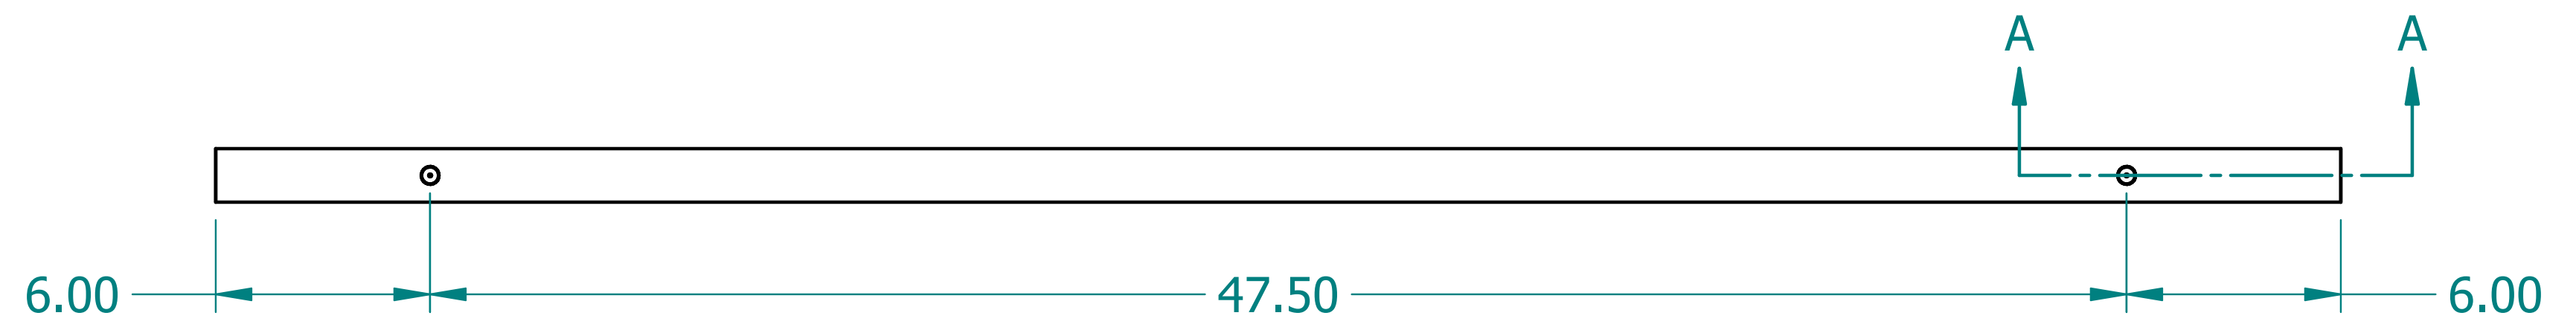

REVISION HISTORY			
REV.	DESCRIPTION	DATE	APPROVED

NAME	DATE	
DRAWN: SAI	03/11/20	
ENG APPR: ERIC	03/11/20	
<p>UNLESS OTHERWISE SPECIFIED DIMENSIONS ARE IN 'INCHES'</p> <p>ANGLES $\pm 0.8^\circ$; 2 PL ± 0.040 ; 3 PL ± 0.020</p>		<p>TITLE: Paintable Beam</p> <p>SUBTITLE: 60"x6"x1.5"</p> <p>PART NO: Beam-037-PG REV. 1.0</p> <p>SIZE: 34"x22" SCALE: 0.25 SHEET 1 OF 1</p> <p>FILE NAME: Paintable Beam (60.6.1.5).dft</p>