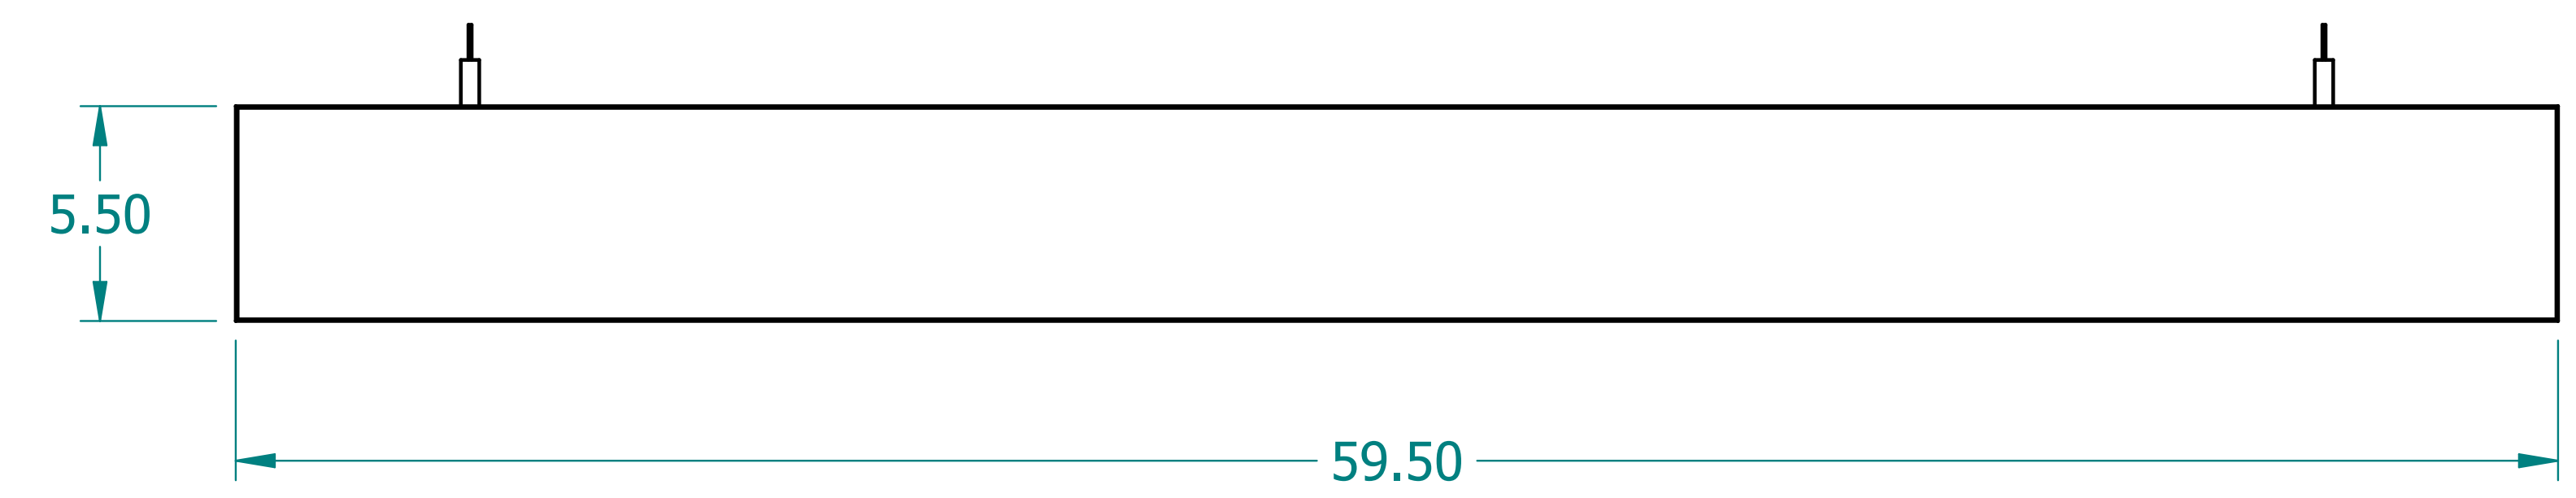

REVISION HISTORY			
REV.	DESCRIPTION	DATE	APPROVED

NAME	DATE	
DRAWN: SAI	03/11/20	
ENG APPR: ERIC	03/11/20	
<p>UNLESS OTHERWISE SPECIFIED DIMENSIONS ARE IN 'INCHES'</p> <p>ANGLES $\pm 0.8^\circ$; 2 PL ± 0.040 ; 3 PL ± 0.020</p>		<p>TITLE: Paintable Beam</p> <p>SUBTITLE: 60"x6"x1.5"</p> <p>PART NO: Beam-037-PG REV. 1.0</p> <p>SIZE: 34"x22" SCALE: 0.25 SHEET 1 OF 1</p> <p>FILE NAME: Paintable Beam (60.6.1.5).dft</p>