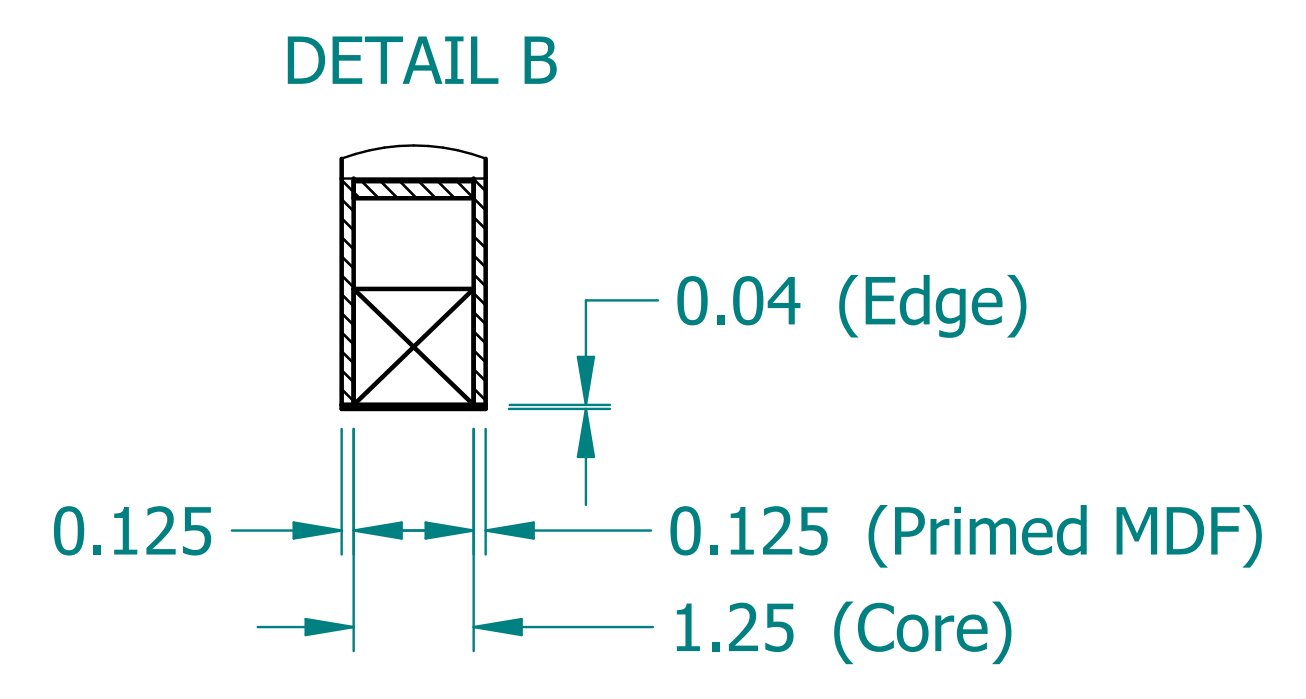

REVISION HISTORY			
REV.	DESCRIPTION	DATE	APPROVED

NAME	DATE	
DRAWN: SAI	03/11/20	
ENG APPR: ERIC	03/11/20	
<p>UNLESS OTHERWISE SPECIFIED DIMENSIONS ARE IN 'INCHES'</p> <p>ANGLES $\pm 0.8^\circ$; 2 PL ± 0.040 ; 3 PL ± 0.020</p>		<p>TITLE: Paintable Beam</p> <p>SUBTITLE: 60"x6"x1.5"</p> <p>PART NO: Beam-037-PG REV. 1.0</p> <p>SIZE: 34"x22" SCALE: 0.25 SHEET 1 OF 1</p> <p>FILE NAME: Paintable Beam (60.6.1.5).dft</p>