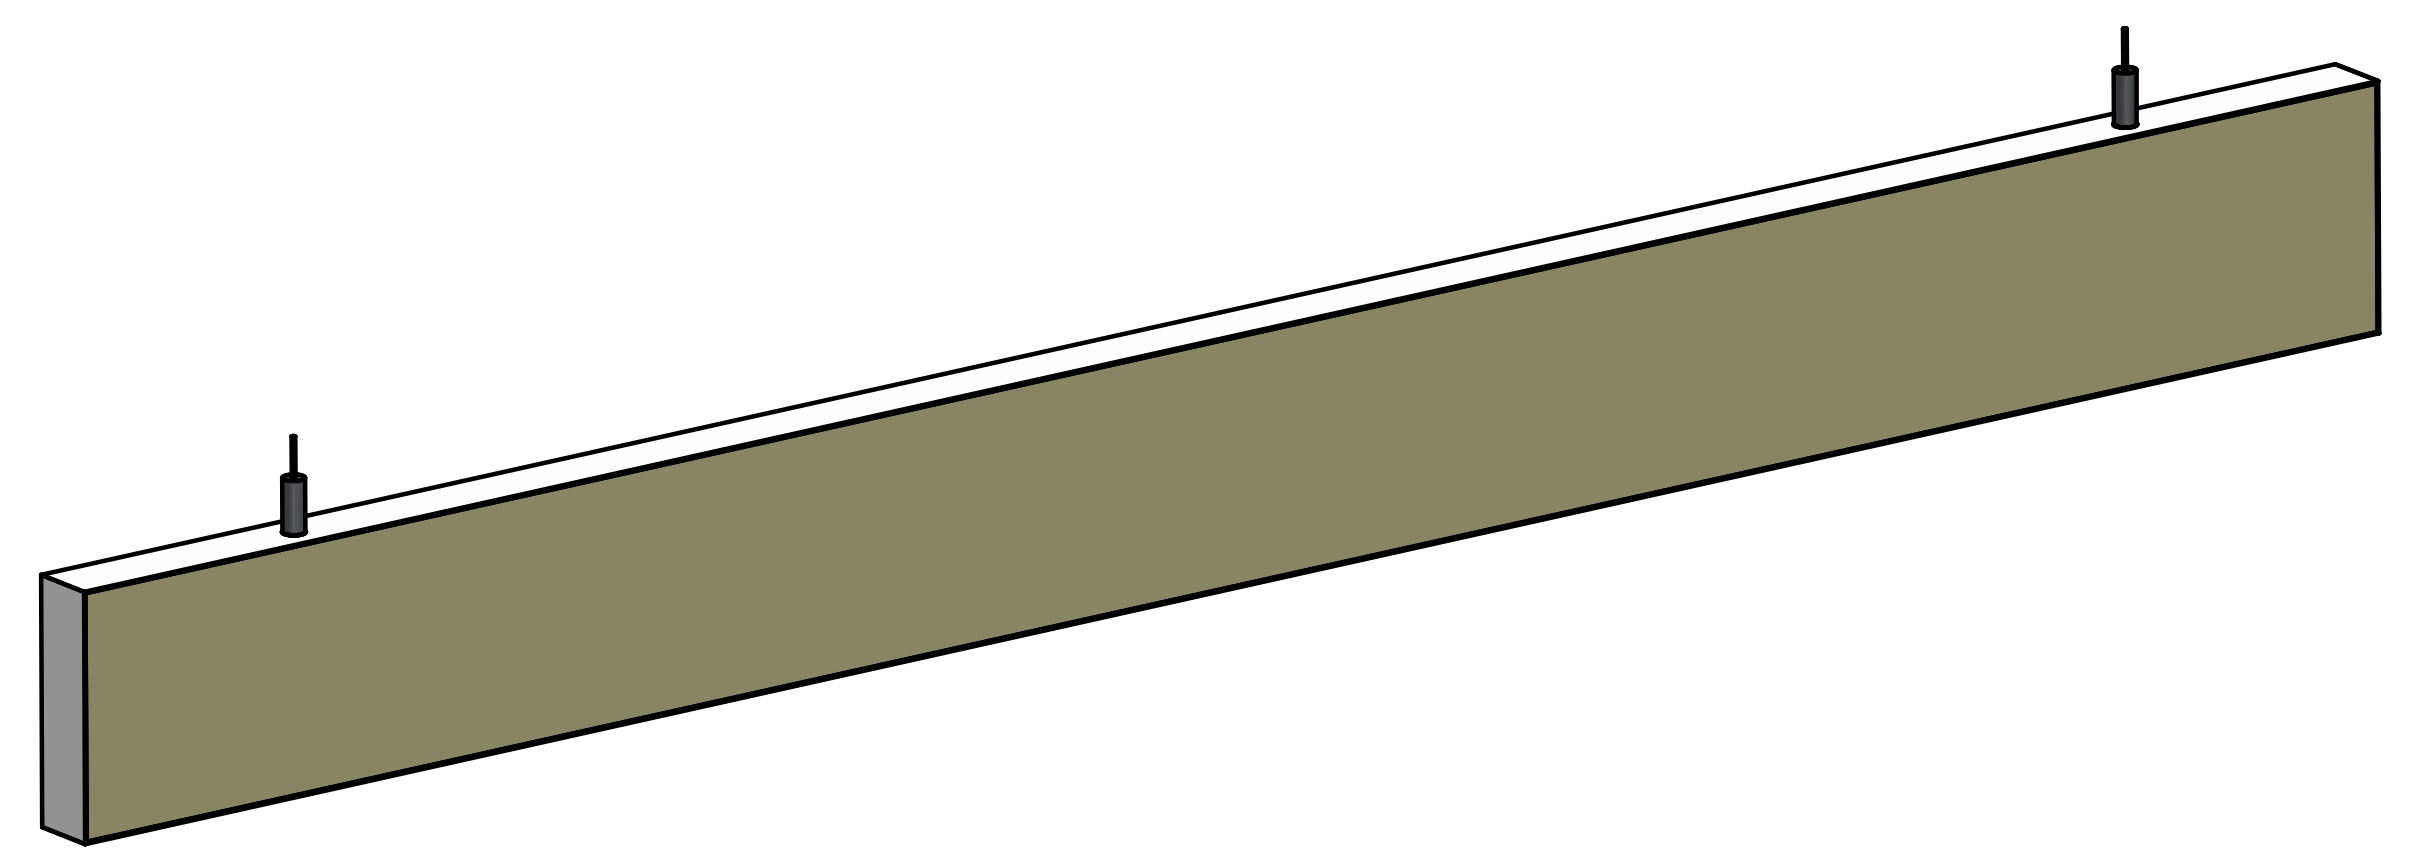

REVISION HISTORY			
REV.	DESCRIPTION	DATE	APPROVED

NAME	DATE	
DRAWN: SAI	03/11/20	
ENG APPR: ERIC	03/11/20	
<p>UNLESS OTHERWISE SPECIFIED DIMENSIONS ARE IN 'INCHES'</p> <p>ANGLES $\pm 0.8^\circ$; 2 PL ± 0.040 ; 3 PL ± 0.020</p>		<p>TITLE: Paintable Beam</p> <p>SUBTITLE: 60"x6"x1.5"</p> <p>PART NO: Beam-037-PG REV. 1.0</p> <p>SIZE: 34"x22" SCALE: 0.25 SHEET 1 OF 1</p> <p>FILE NAME: Paintable Beam (60.6.1.5).dft</p>