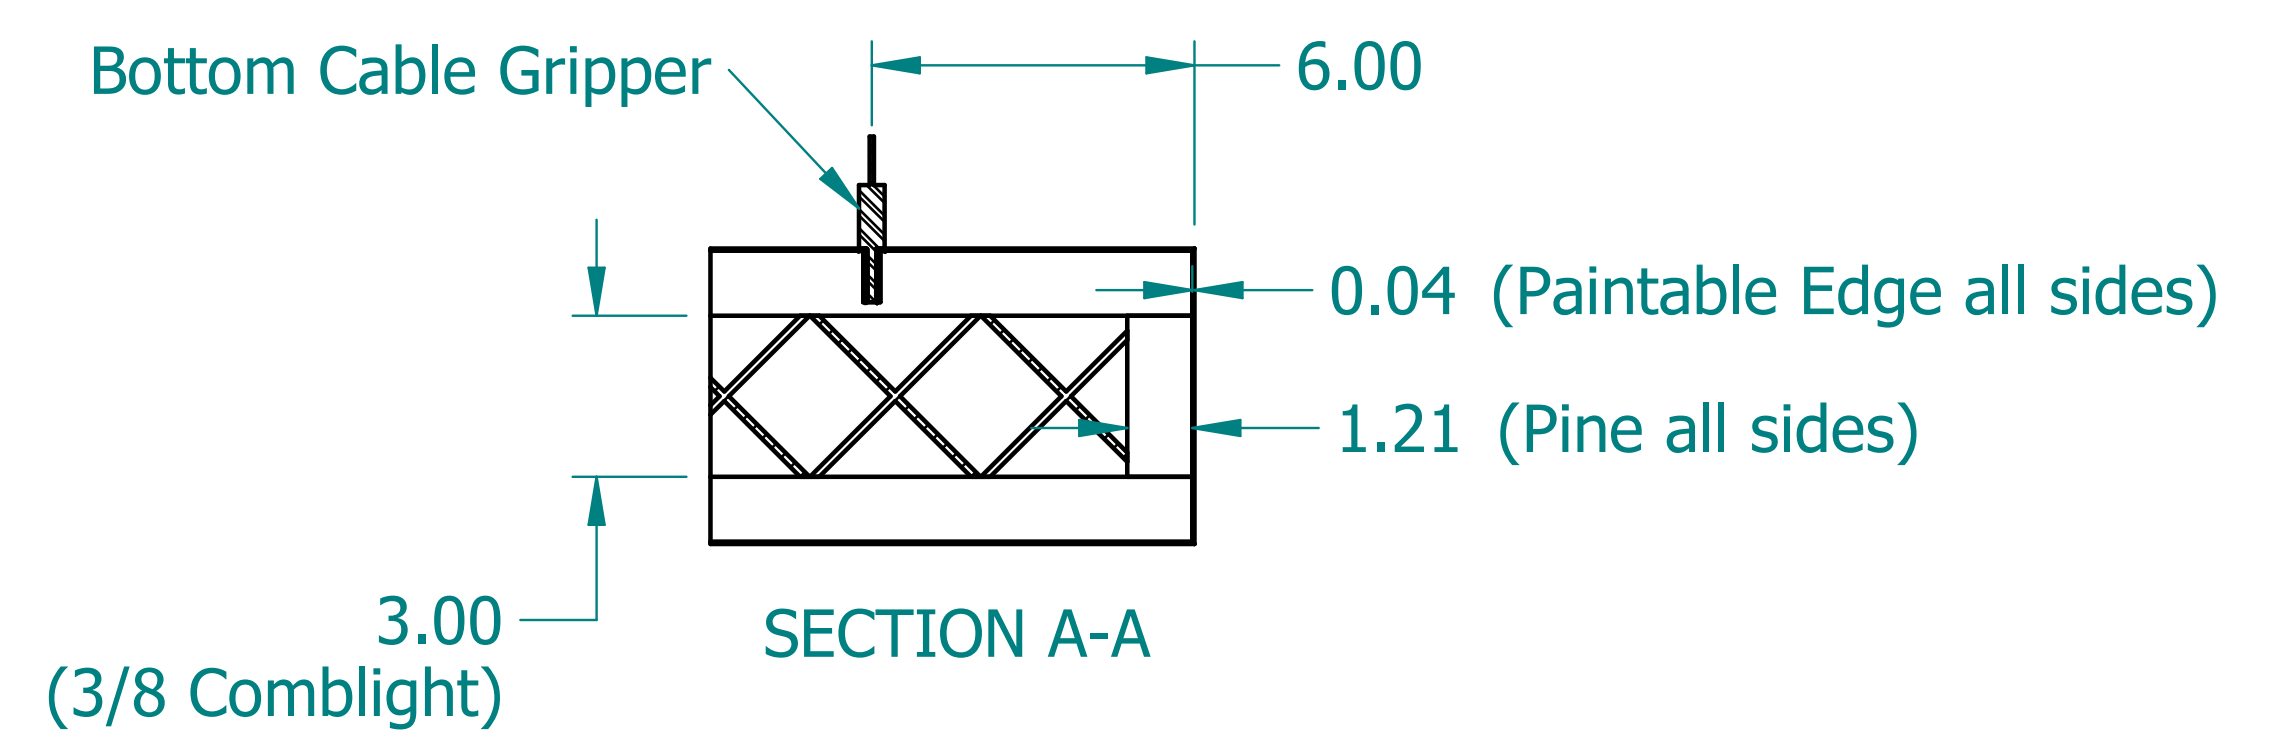

REVISION HISTORY			
REV.	DESCRIPTION	DATE	APPROVED

NAME	DATE	
DRAWN: SAI	03/11/20	
ENG APPR: ERIC	03/11/20	
<p>UNLESS OTHERWISE SPECIFIED DIMENSIONS ARE IN 'INCHES'</p> <p>ANGLES $\pm 0.8^\circ$; 2 PL ± 0.040 ; 3 PL ± 0.020</p>		<p>TITLE: Paintable Beam</p> <p>SUBTITLE: 60"x6"x1.5"</p> <p>PART NO: Beam-037-PG REV. 1.0</p> <p>SIZE: 34"x22" SCALE: 0.25 SHEET 1 OF 1</p> <p>FILE NAME: Paintable Beam (60.6.1.5).dft</p>