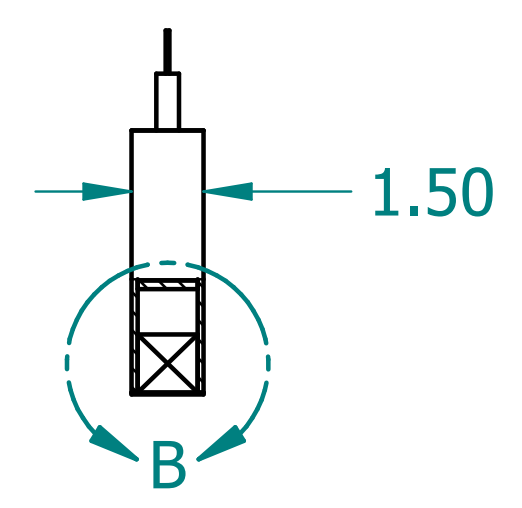

REVISION HISTORY			
REV.	DESCRIPTION	DATE	APPROVED

NAME	DATE	
DRAWN: SAI	03/11/20	
ENG APPR: ERIC	03/11/20	
<p>UNLESS OTHERWISE SPECIFIED DIMENSIONS ARE IN 'INCHES'</p> <p>ANGLES $\pm 0.8^\circ$; 2 PL ± 0.040 ; 3 PL ± 0.020</p>		<p>TITLE: Paintable Beam</p> <p>SUBTITLE: 60"x6"x1.5"</p> <p>PART NO: Beam-037-PG REV. 1.0</p> <p>SIZE: 34"x22" SCALE: 0.25 SHEET 1 OF 1</p> <p>FILE NAME: Paintable Beam (60.6.1.5).dft</p>