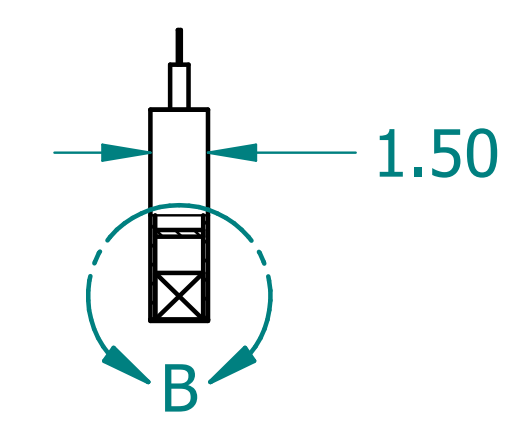

REVISION HISTORY			
REV.	DESCRIPTION	DATE	APPROVED

	NAME	DATE
DRAWN	SAI	03/11/20
ENG APPR	ERIC	03/11/20

UNLESS OTHERWISE SPECIFIED DIMENSIONS ARE IN 'INCHES'
 ANGLES ±0.8° ; 2 PL ±0.040 ;
 3 PL ±0.020

TITLE Paintable Beam		
SUBTITLE 72"x6"x1.5"		
PART NO: Beam-049-PG	REV. 1.0	
SIZE: 34"x22"	SCALE: 0.20	SHEET 1 OF 1
FILE NAME: Paintable Beam (72.6.1.5).dft		