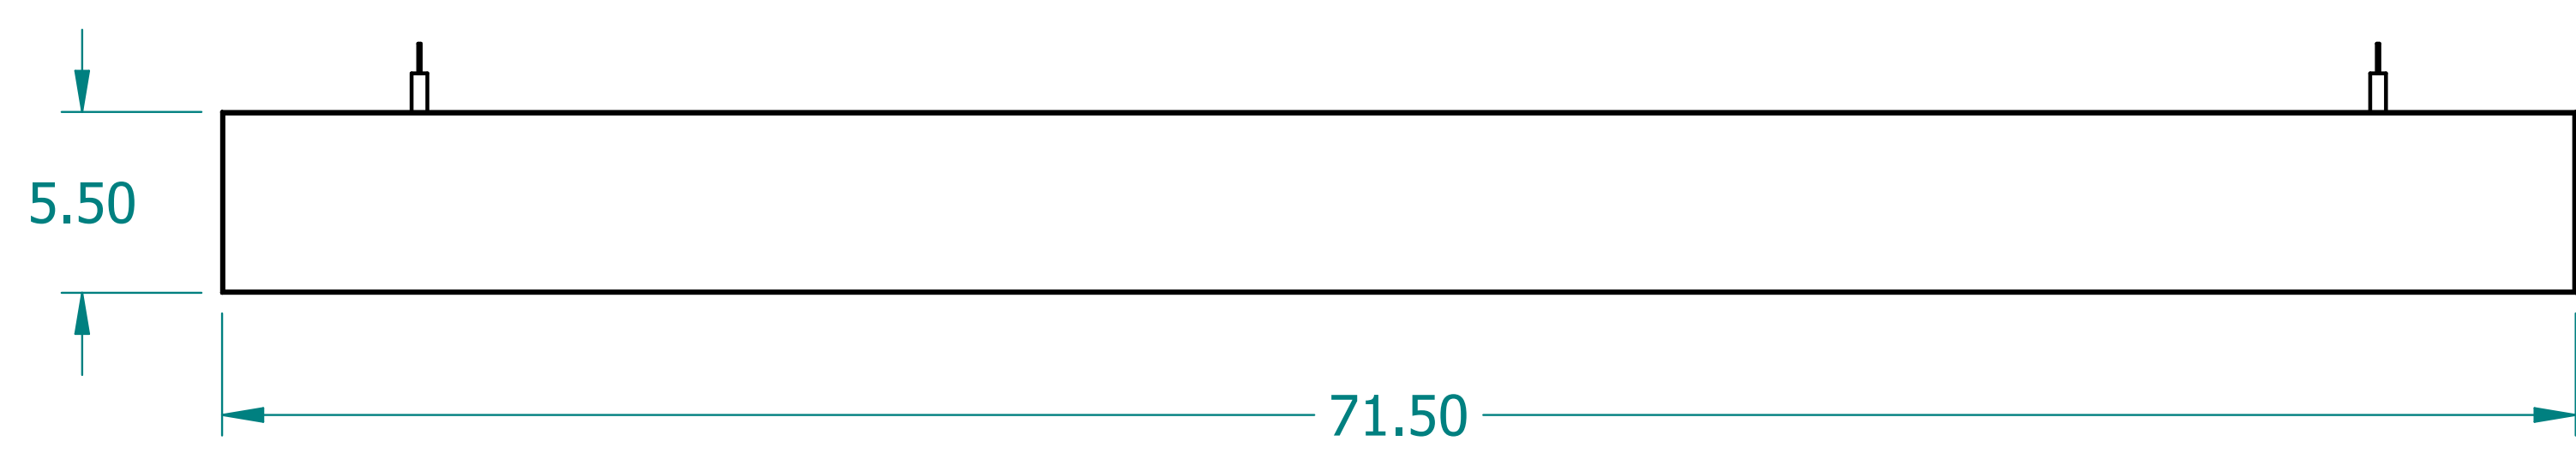

REVISION HISTORY			
REV.	DESCRIPTION	DATE	APPROVED

	NAME	DATE
DRAWN	SAI	03/11/20
ENG APPR	ERIC	03/11/20

UNLESS OTHERWISE SPECIFIED DIMENSIONS ARE IN 'INCHES'
 ANGLES ±0.8° ; 2 PL ±0.040 ;
 3 PL ±0.020

TITLE Paintable Beam		
SUBTITLE 72"x6"x1.5"		
PART NO: Beam-049-PG	REV. 1.0	
SIZE: 34"x22"	SCALE: 0.20	SHEET 1 OF 1
FILE NAME: Paintable Beam (72.6.1.5).dft		