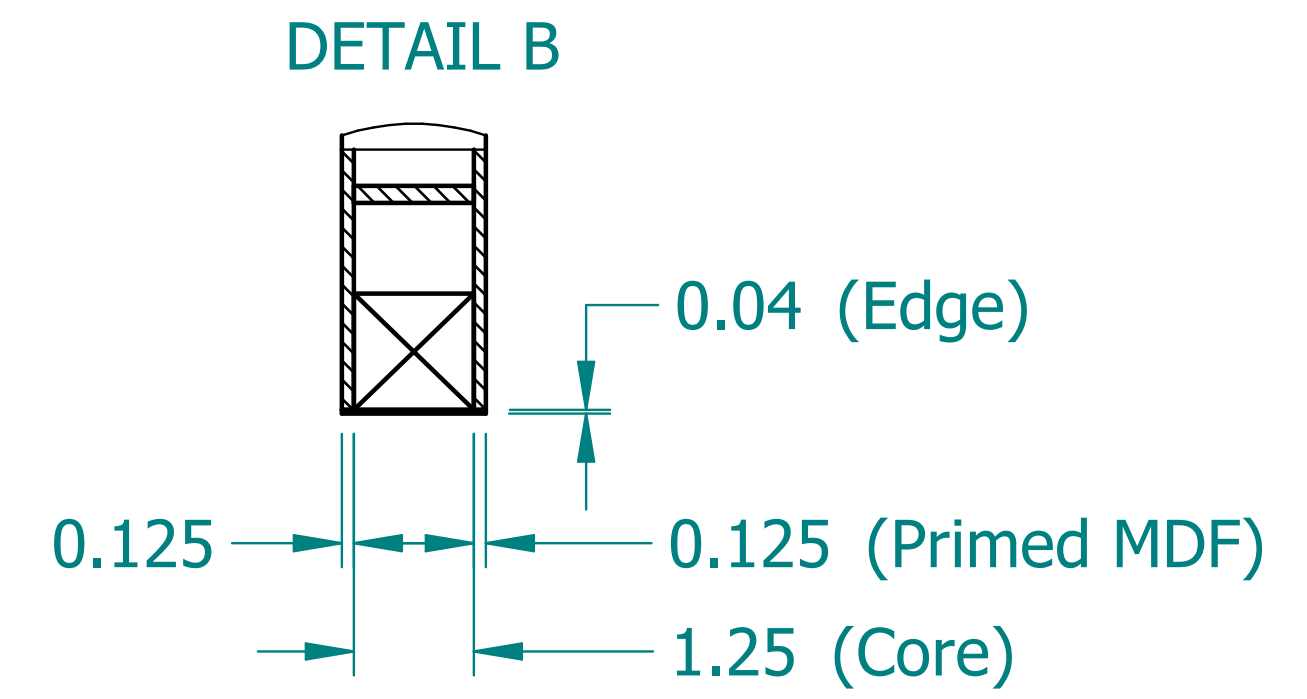

REVISION HISTORY			
REV.	DESCRIPTION	DATE	APPROVED

	NAME	DATE
DRAWN	SAI	03/11/20
ENG APPR	ERIC	03/11/20

UNLESS OTHERWISE SPECIFIED DIMENSIONS ARE IN 'INCHES'
 ANGLES ±0.8° ; 2 PL ±0.040 ;
 3 PL ±0.020

TITLE Paintable Beam		
SUBTITLE 72"x6"x1.5"		
PART NO: Beam-049-PG	REV. 1.0	
SIZE: 34"x22"	SCALE: 0.20	SHEET 1 OF 1
FILE NAME: Paintable Beam (72.6.1.5).dft		