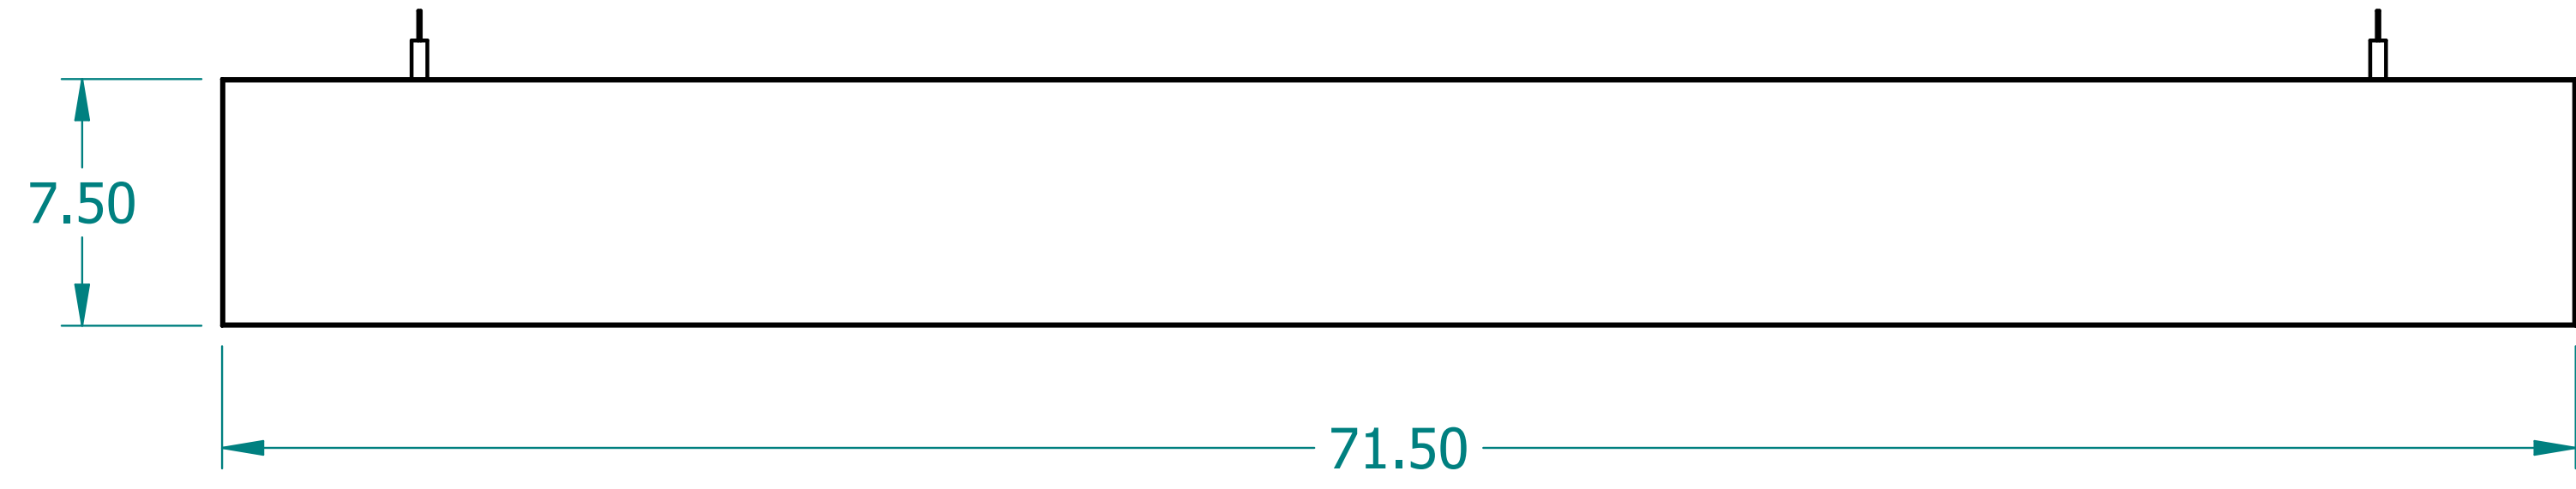

REVISION HISTORY			
REV.	DESCRIPTION	DATE	APPROVED

	NAME	DATE
DRAWN	SAI	03/11/20
ENG APPR	ERIC	03/11/20

UNLESS OTHERWISE SPECIFIED DIMENSIONS ARE IN 'INCHES'
 ANGLES $\pm 0.8^\circ$; 2 PL ± 0.040 ;
 3 PL ± 0.020

TITLE		Paintable Beam	
SUBTITLE		72"x8"x1.5"	
PART NO:	Beam-050-PG	REV.	1.0
SIZE: 34"x22"	SCALE: 0.20	SHEET 1 OF 1	
FILE NAME: Paintable Beam (72.8.1.5).dft			