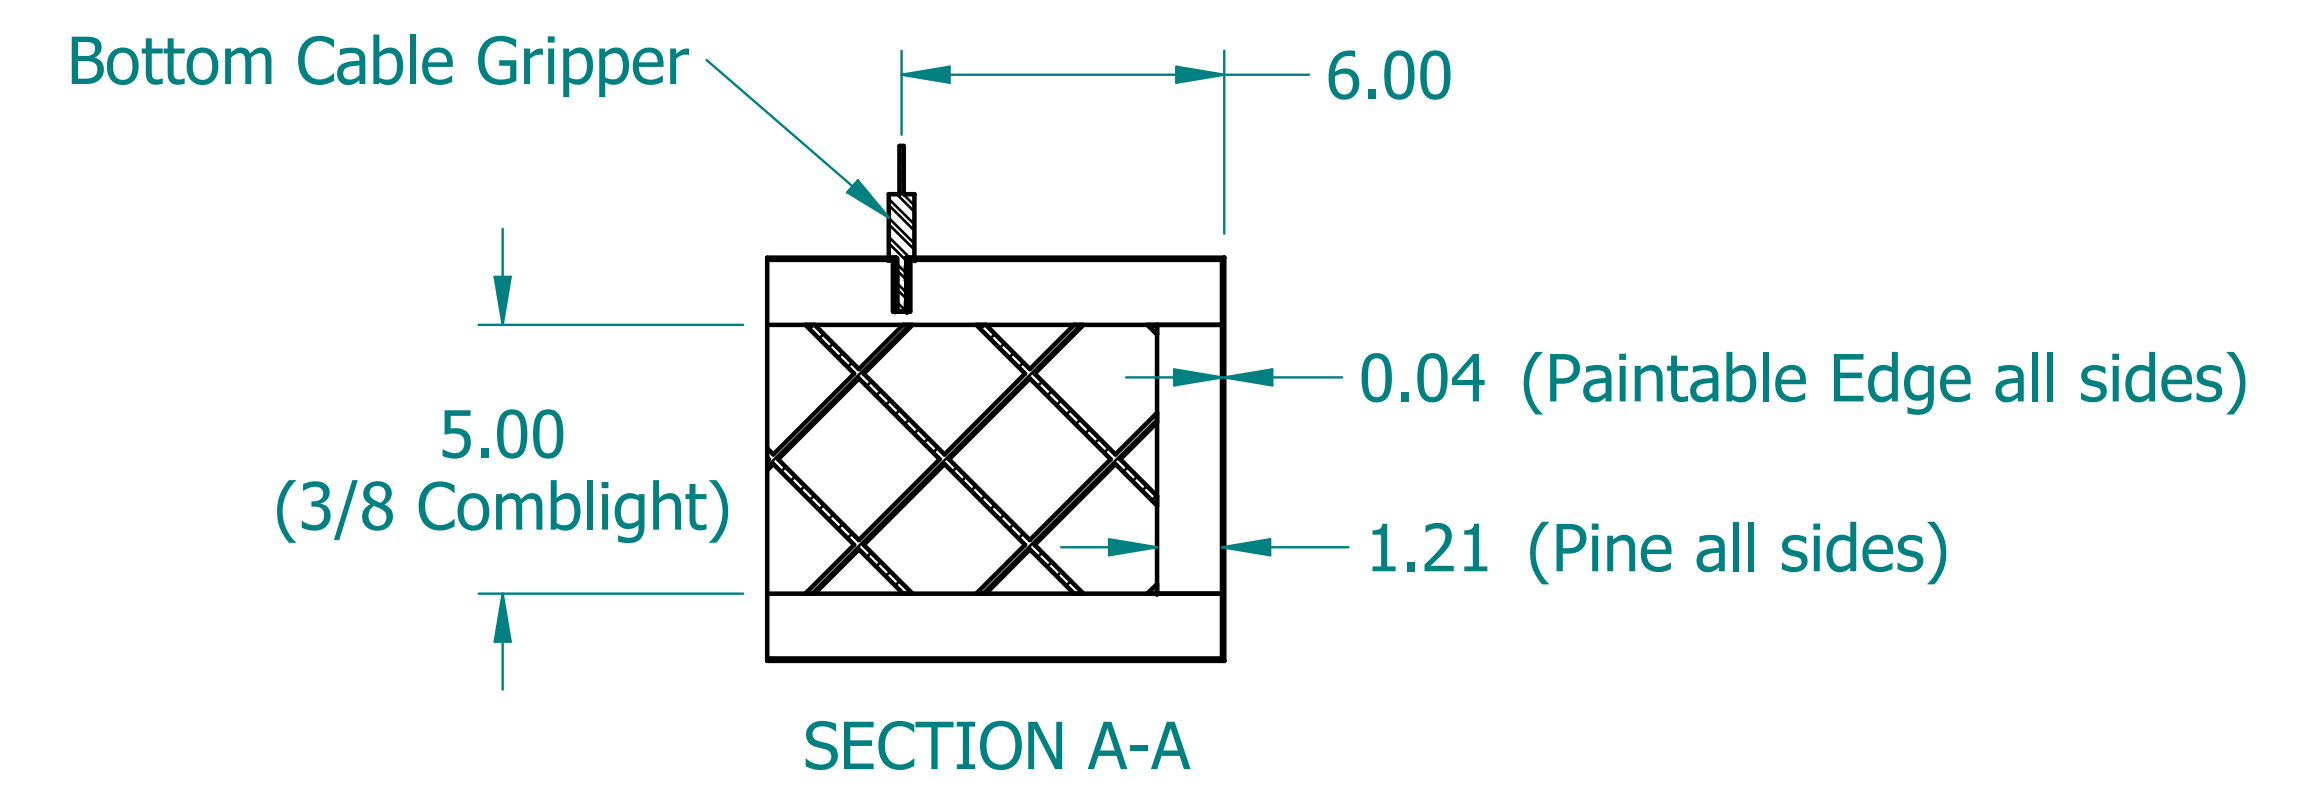

REVISION HISTORY			
REV.	DESCRIPTION	DATE	APPROVED

	NAME	DATE
DRAWN	SAI	03/11/20
ENG APPR	ERIC	03/11/20

UNLESS OTHERWISE SPECIFIED DIMENSIONS ARE IN 'INCHES'
 ANGLES $\pm 0.8^\circ$; 2 PL ± 0.040 ;
 3 PL ± 0.020

TITLE		Paintable Beam	
SUBTITLE		72"x8"x1.5"	
PART NO:	Beam-050-PG	REV.	1.0
SIZE: 34"x22"	SCALE: 0.20	SHEET 1 OF 1	
FILE NAME: Paintable Beam (72.8.1.5).dft			