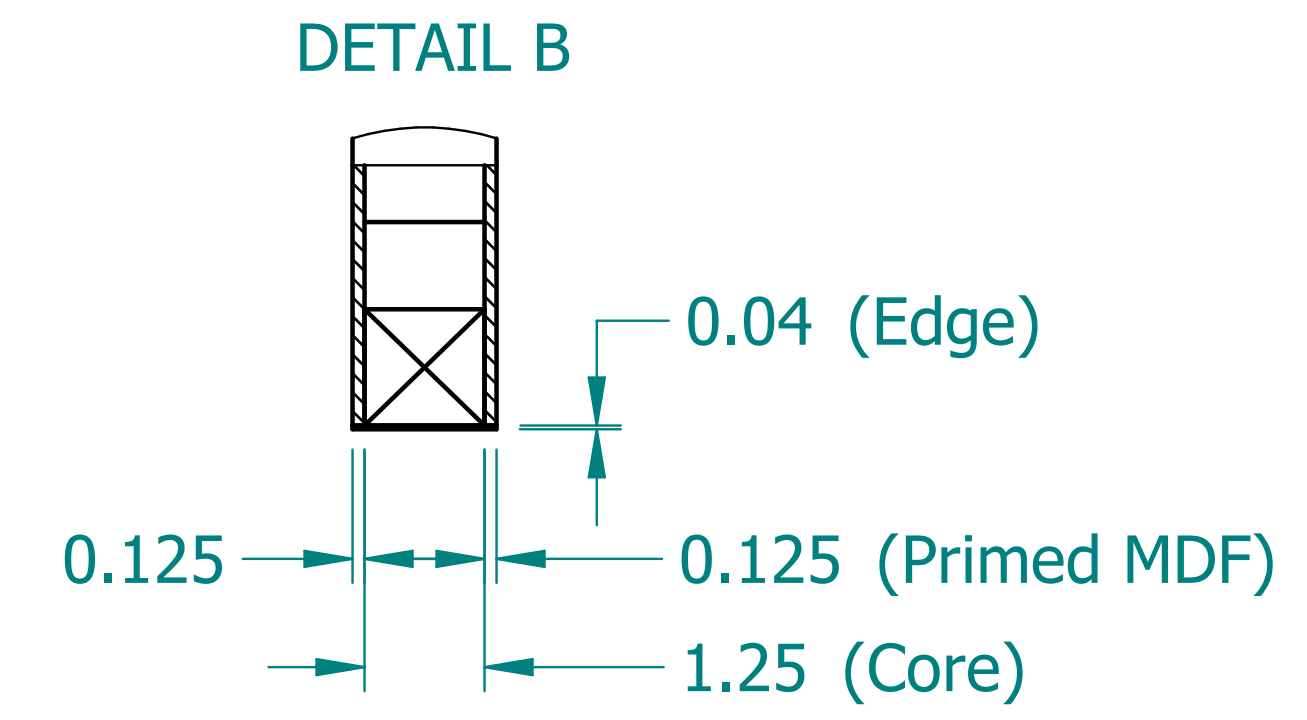

REVISION HISTORY			
REV.	DESCRIPTION	DATE	APPROVED

	NAME	DATE
DRAWN	SAI	03/11/20
ENG APPR	ERIC	03/11/20

UNLESS OTHERWISE SPECIFIED DIMENSIONS ARE IN 'INCHES'
 ANGLES $\pm 0.8^\circ$; 2 PL ± 0.040 ;
 3 PL ± 0.020

TITLE		Paintable Beam	
SUBTITLE		72"x8"x1.5"	
PART NO:	Beam-050-PG	REV.	1.0
SIZE: 34"x22"	SCALE: 0.20	SHEET 1 OF 1	
FILE NAME: Paintable Beam (72.8.1.5).dft			