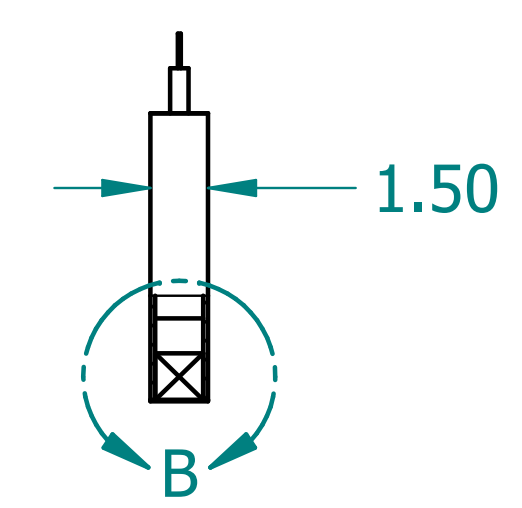

REVISION HISTORY			
REV.	DESCRIPTION	DATE	APPROVED

	NAME	DATE
DRAWN	SAI	03/11/20
ENG APPR	ERIC	03/11/20

UNLESS OTHERWISE SPECIFIED DIMENSIONS ARE IN 'INCHES'
 ANGLES $\pm 0.8^\circ$; 2 PL ± 0.040 ;
 3 PL ± 0.020

TITLE		Paintable Beam	
SUBTITLE		72"x8"x1.5"	
PART NO:	Beam-050-PG	REV.	1.0
SIZE: 34"x22"	SCALE: 0.20	SHEET 1 OF 1	
FILE NAME: Paintable Beam (72.8.1.5).dft			