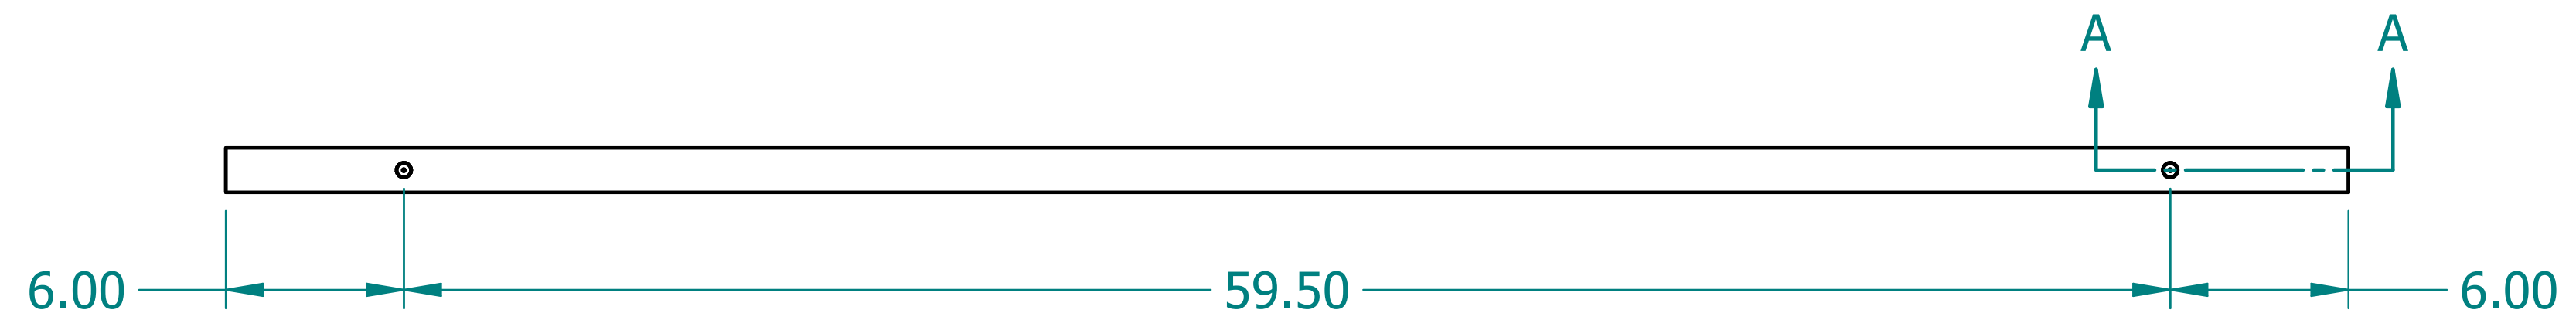

REVISION HISTORY			
REV.	DESCRIPTION	DATE	APPROVED

	NAME	DATE
DRAWN	SAI	03/11/20
ENG APPR	ERIC	03/11/20

UNLESS OTHERWISE SPECIFIED DIMENSIONS ARE IN 'INCHES'
 ANGLES $\pm 0.8^\circ$; 2 PL ± 0.040 ;
 3 PL ± 0.020

TITLE		Paintable Beam	
SUBTITLE		72"x8"x1.5"	
PART NO:	Beam-050-PG	REV.	1.0
SIZE: 34"x22"	SCALE: 0.20	SHEET 1 OF 1	
FILE NAME: Paintable Beam (72.8.1.5).dft			