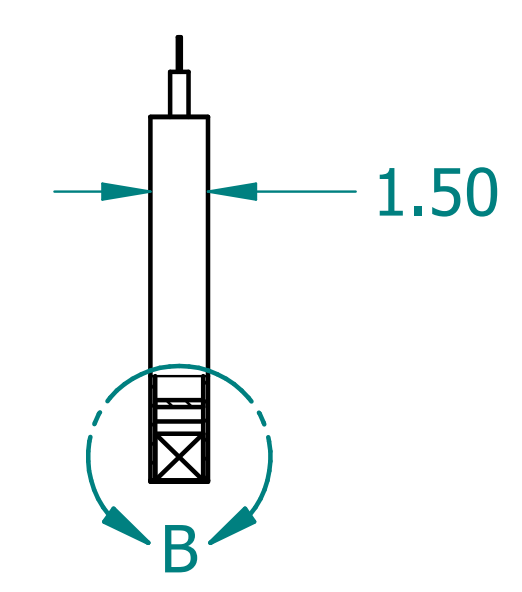

REVISION HISTORY			
REV.	DESCRIPTION	DATE	APPROVED

NAME	DATE	
DRAWN: SAI	03/11/20	
ENG APPR: ERIC	03/11/20	
		TITLE: Paintable Beam
UNLESS OTHERWISE SPECIFIED DIMENSIONS ARE IN 'INCHES'		SUBTITLE: 72"x10"x1.5"
ANGLES ±0.8° ; 2 PL ±0.040 ; 3 PL ±0.020		PART NO: Beam-051-PG REV. 1.0
		SIZE: 34"x22" SCALE: 0.20 SHEET 1 OF 1
		FILE NAME: Paintable Beam (72.10.1.5).dft