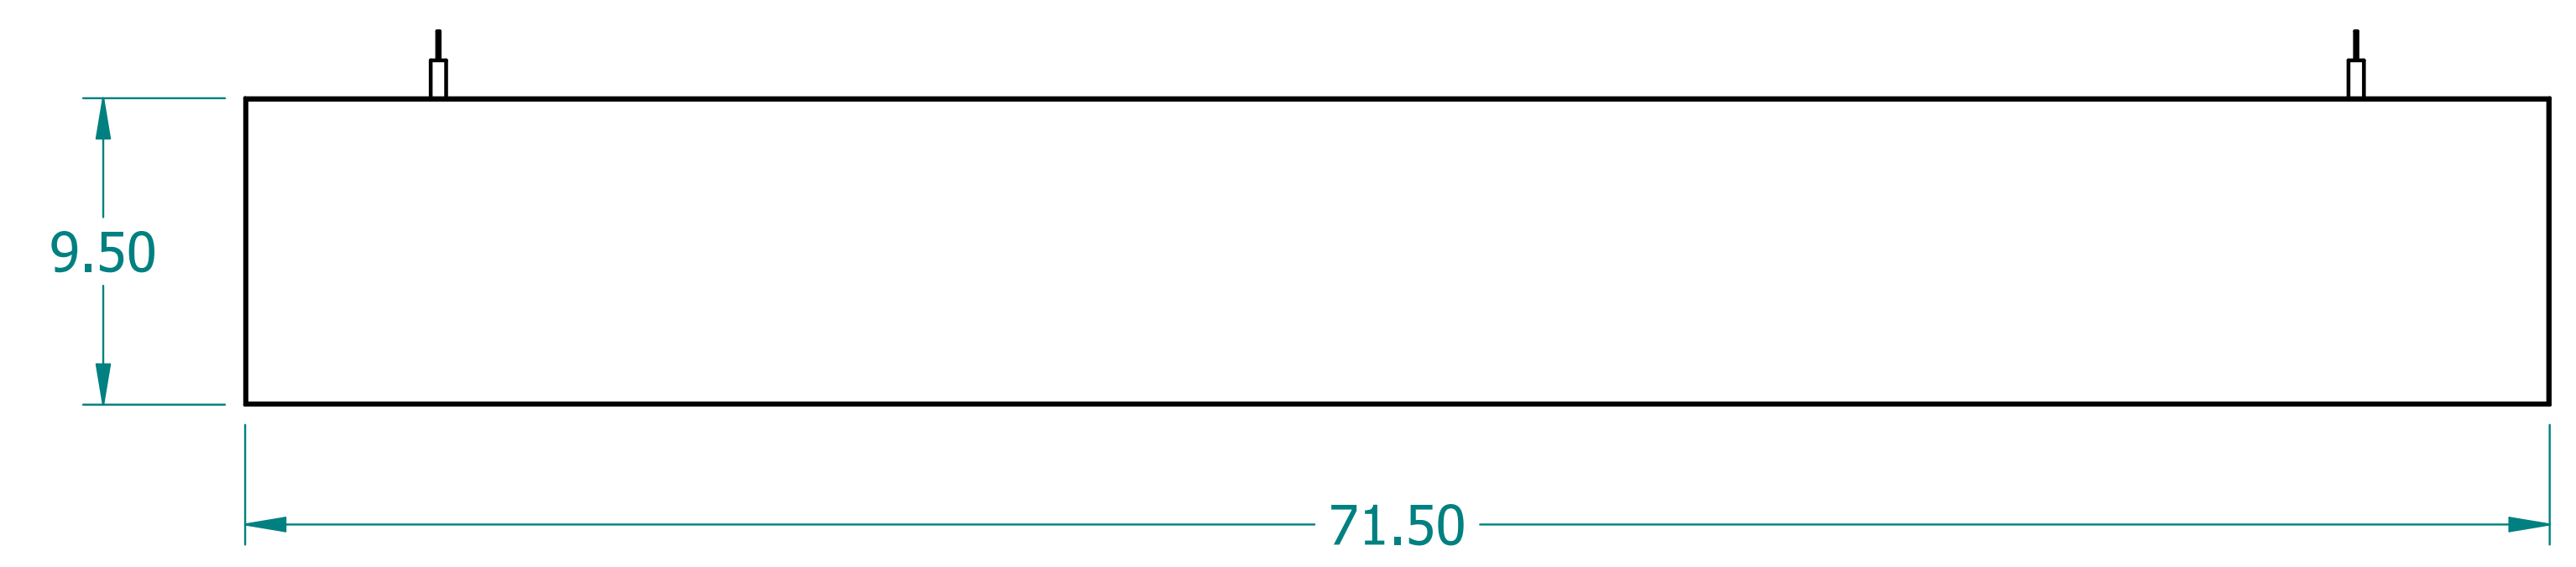

REVISION HISTORY			
REV.	DESCRIPTION	DATE	APPROVED

NAME	DATE	
DRAWN: SAI	03/11/20	
ENG APPR: ERIC	03/11/20	
		TITLE: Paintable Beam
UNLESS OTHERWISE SPECIFIED DIMENSIONS ARE IN 'INCHES'		SUBTITLE: 72"x10"x1.5"
ANGLES ±0.8° ; 2 PL ±0.040 ; 3 PL ±0.020		PART NO: Beam-051-PG REV. 1.0
		SIZE: 34"x22" SCALE: 0.20 SHEET 1 OF 1
		FILE NAME: Paintable Beam (72.10.1.5).dft