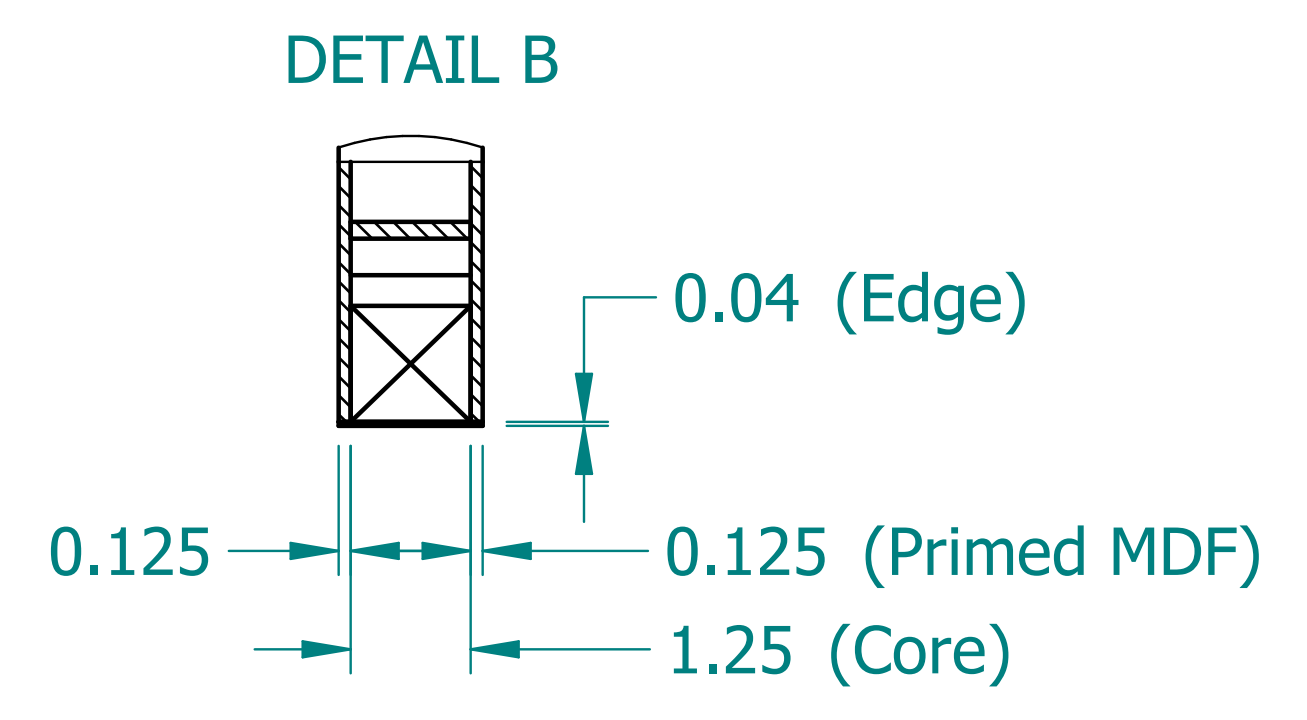

REVISION HISTORY			
REV.	DESCRIPTION	DATE	APPROVED

NAME	DATE	
DRAWN: SAI	03/11/20	
ENG APPR: ERIC	03/11/20	
		TITLE: Paintable Beam
UNLESS OTHERWISE SPECIFIED DIMENSIONS ARE IN 'INCHES'		SUBTITLE: 72"x10"x1.5"
ANGLES ±0.8° ; 2 PL ±0.040 ; 3 PL ±0.020		PART NO: Beam-051-PG REV. 1.0
		SIZE: 34"x22" SCALE: 0.20 SHEET 1 OF 1
		FILE NAME: Paintable Beam (72.10.1.5).dft