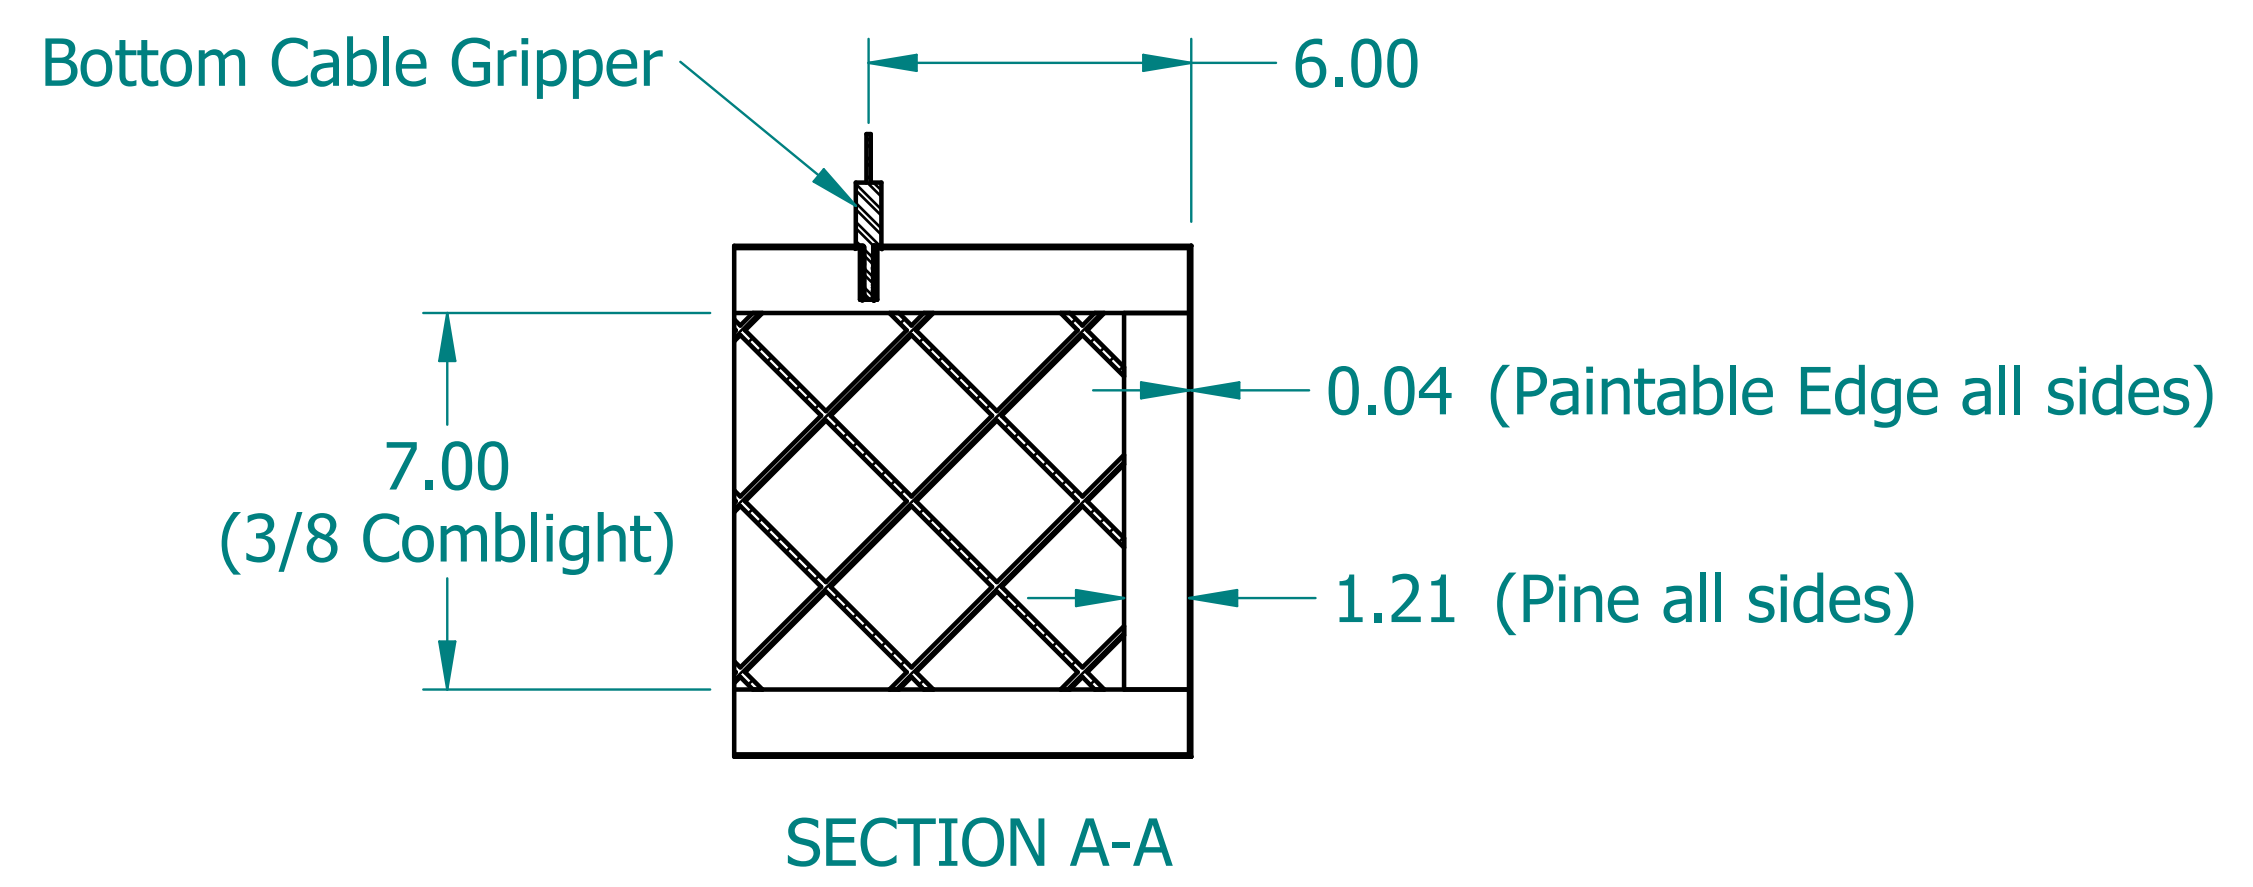

REVISION HISTORY			
REV.	DESCRIPTION	DATE	APPROVED

NAME	DATE	
DRAWN: SAI	03/11/20	
ENG APPR: ERIC	03/11/20	
		TITLE: Paintable Beam
UNLESS OTHERWISE SPECIFIED DIMENSIONS ARE IN 'INCHES'		SUBTITLE: 72"x10"x1.5"
ANGLES ±0.8° ; 2 PL ±0.040 ; 3 PL ±0.020		PART NO: Beam-051-PG REV. 1.0
		SIZE: 34"x22" SCALE: 0.20 SHEET 1 OF 1
		FILE NAME: Paintable Beam (72.10.1.5).dft