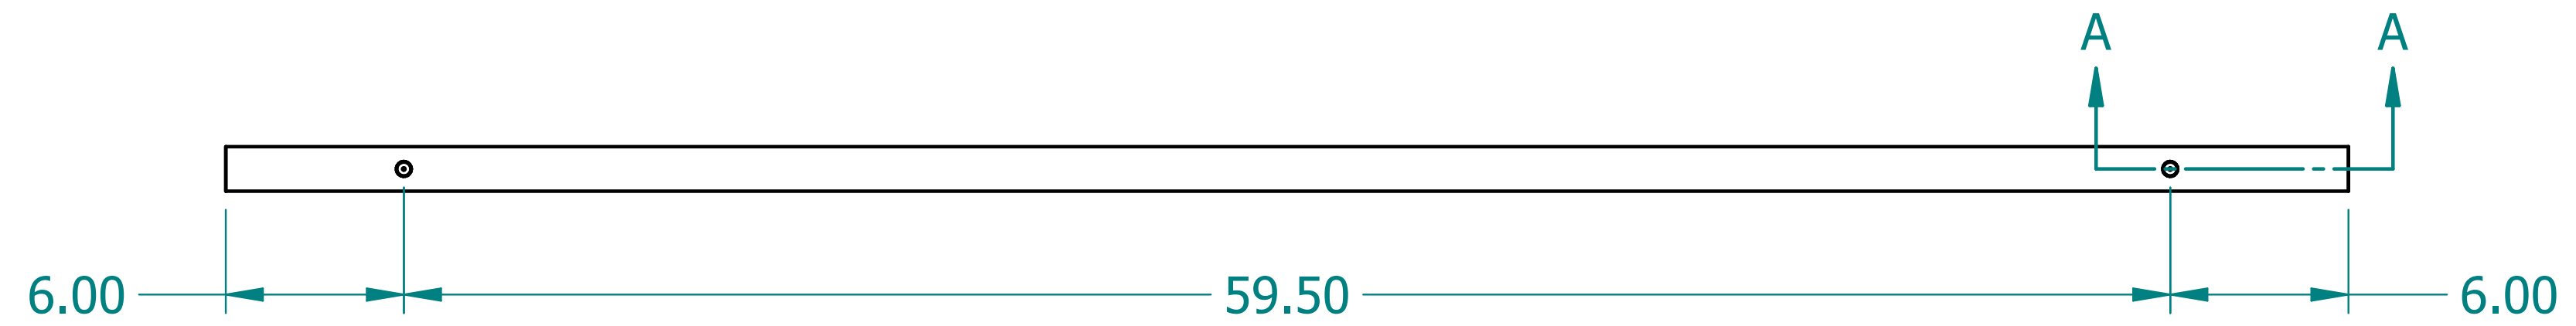

REVISION HISTORY			
REV.	DESCRIPTION	DATE	APPROVED

NAME	DATE	
DRAWN: SAI	03/11/20	
ENG APPR: ERIC	03/11/20	
		TITLE: Paintable Beam
UNLESS OTHERWISE SPECIFIED DIMENSIONS ARE IN 'INCHES'		SUBTITLE: 72"x10"x1.5"
ANGLES ±0.8° ; 2 PL ±0.040 ; 3 PL ±0.020		PART NO: Beam-051-PG REV. 1.0
		SIZE: 34"x22" SCALE: 0.20 SHEET 1 OF 1
		FILE NAME: Paintable Beam (72.10.1.5).dft