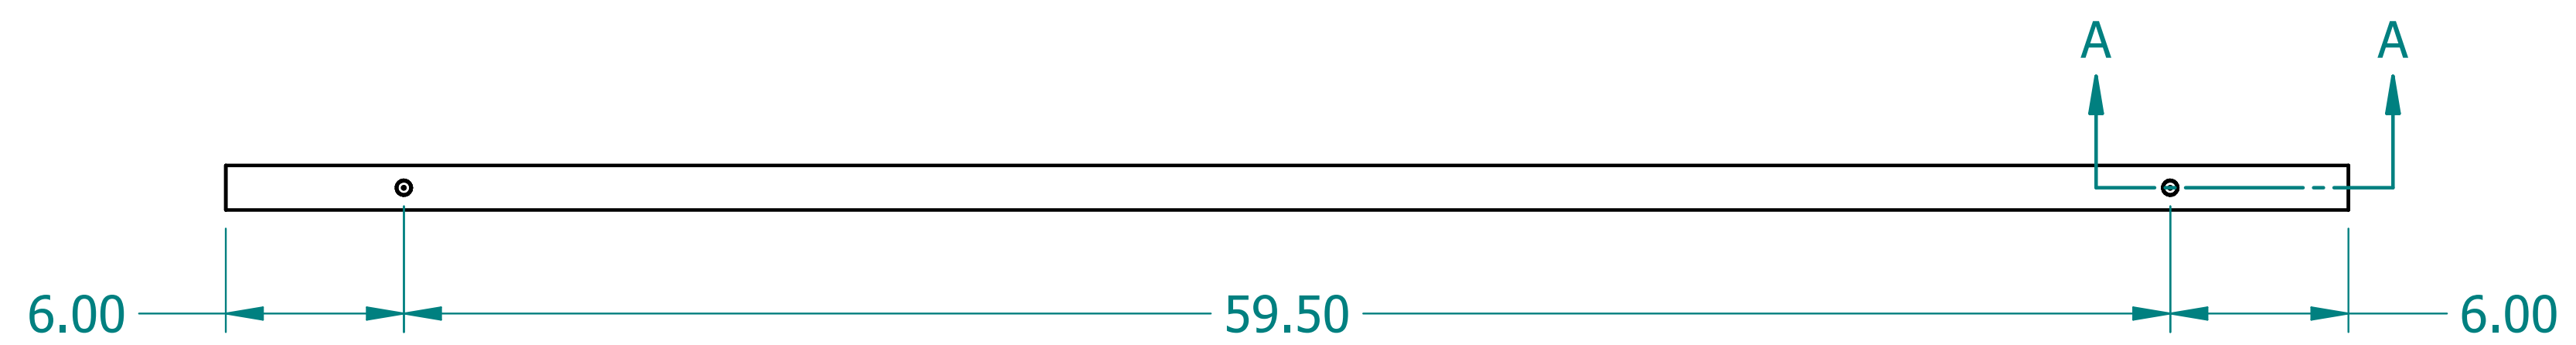

REVISION HISTORY			
REV.	DESCRIPTION	DATE	APPROVED

	NAME	DATE
DRAWN	SAI	03/11/20
ENG APPR	ERIC	03/11/20

UNLESS OTHERWISE SPECIFIED DIMENSIONS ARE IN 'INCHES'
 ANGLES $\pm 0.8^\circ$; 2 PL ± 0.040 ;
 3 PL ± 0.020

TITLE Paintable Beam		
SUBTITLE 72"x12"x1.5"		
PART NO:	Beam-052-PG	REV. 1.0
SIZE: 34"x22"	SCALE: 0.20	SHEET 1 OF 1
FILE NAME: Paintable Beam (72.12.1.5).dft		