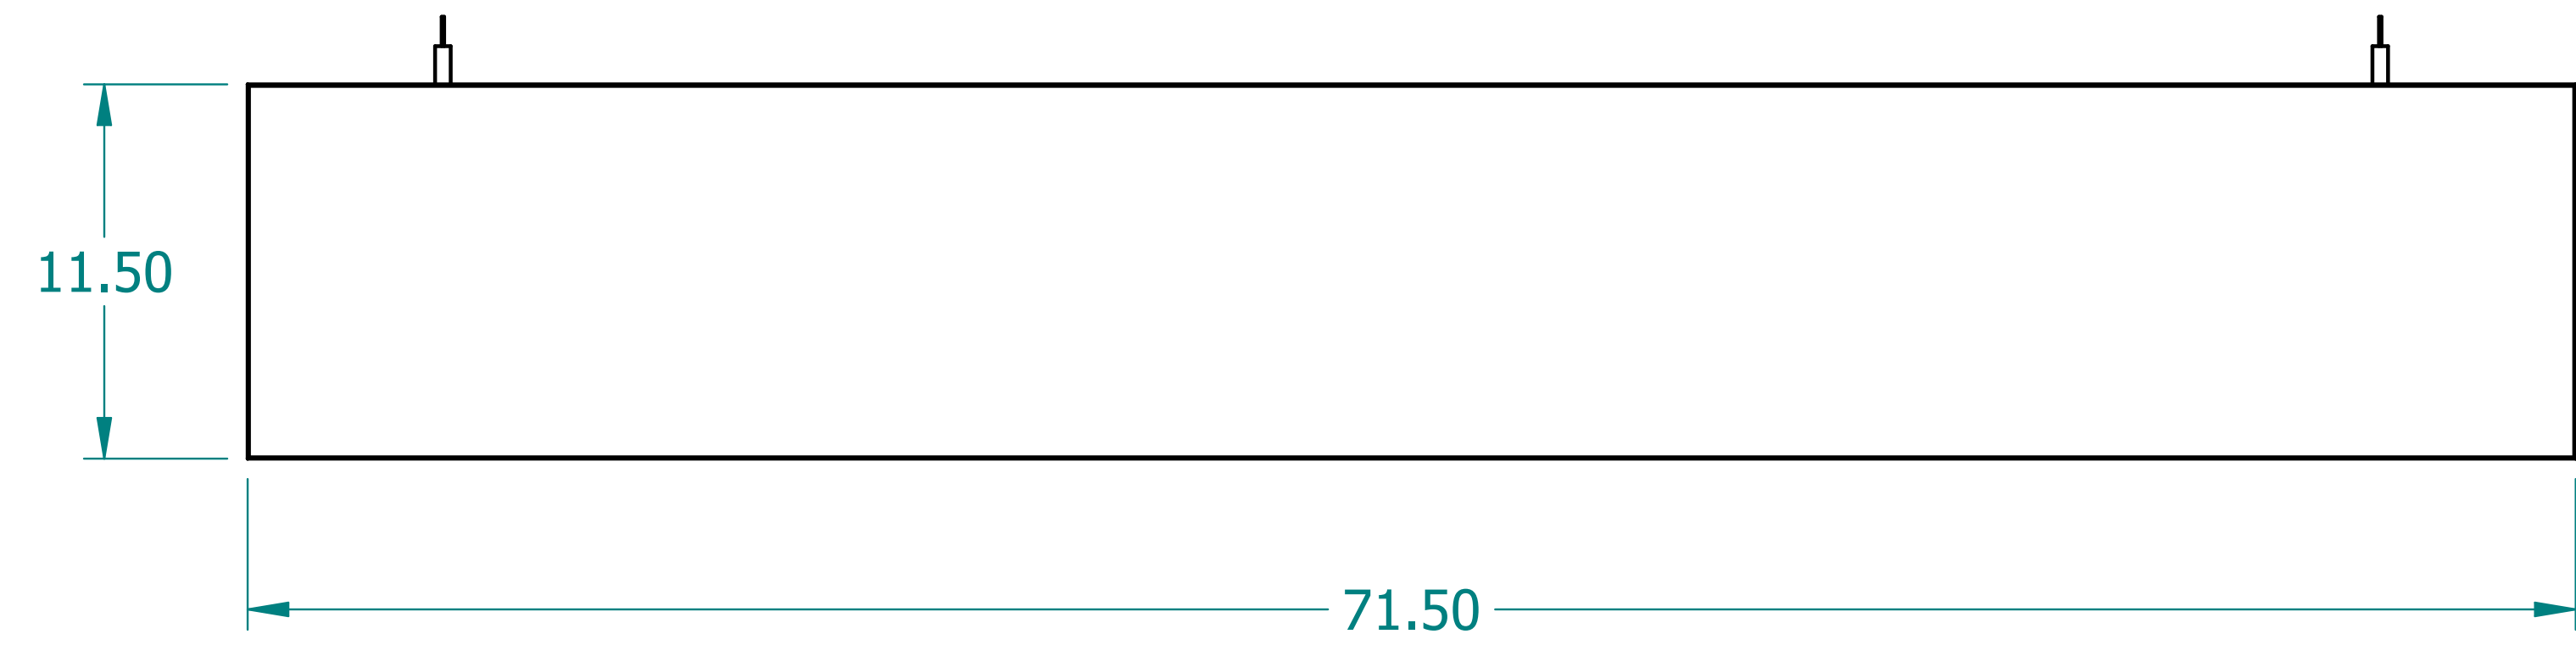

REVISION HISTORY			
REV.	DESCRIPTION	DATE	APPROVED

	NAME	DATE
DRAWN	SAI	03/11/20
ENG APPR	ERIC	03/11/20

UNLESS OTHERWISE SPECIFIED DIMENSIONS ARE IN 'INCHES'
 ANGLES $\pm 0.8^\circ$; 2 PL ± 0.040 ;
 3 PL ± 0.020

TITLE Paintable Beam		
SUBTITLE 72"x12"x1.5"		
PART NO:	Beam-052-PG	REV. 1.0
SIZE: 34"x22"	SCALE: 0.20	SHEET 1 OF 1
FILE NAME: Paintable Beam (72.12.1.5).dft		