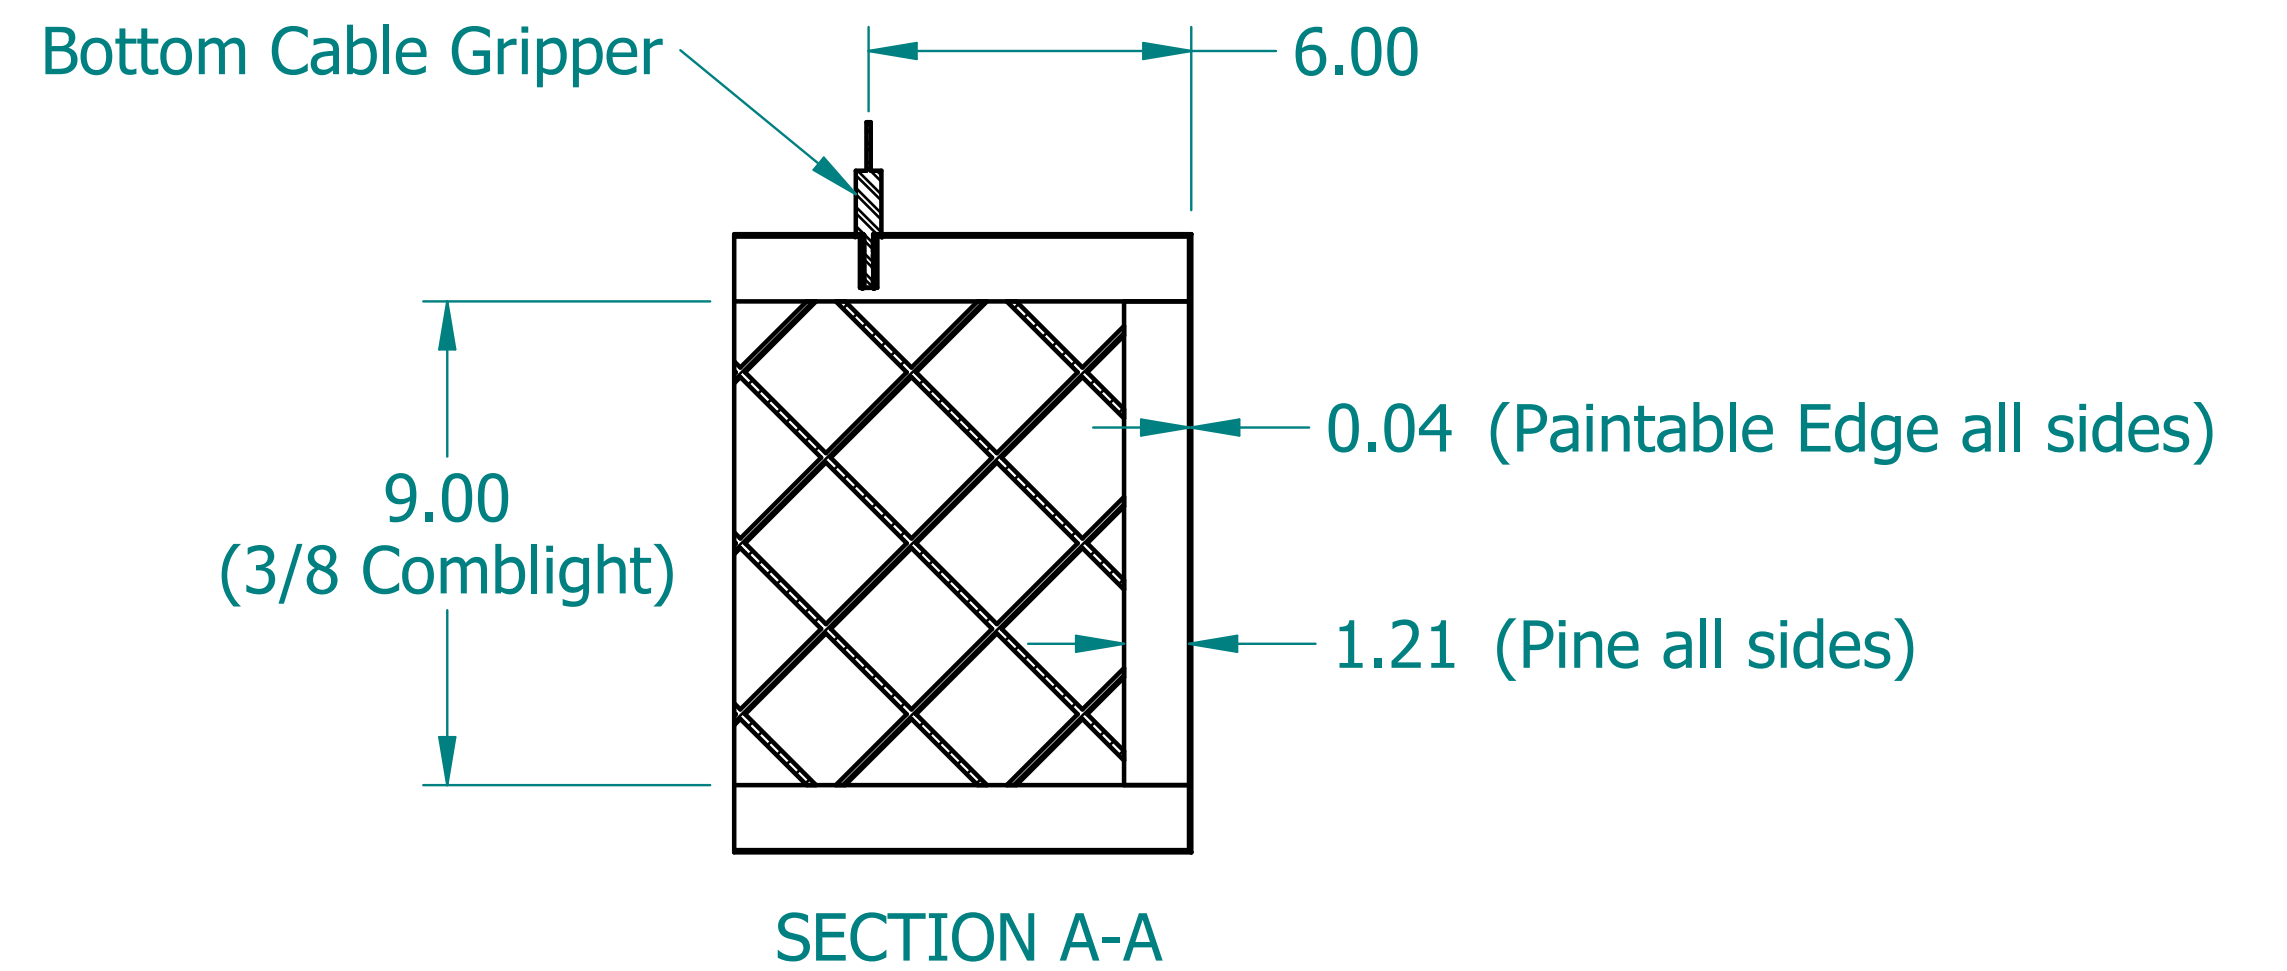

REVISION HISTORY			
REV.	DESCRIPTION	DATE	APPROVED

	NAME	DATE
DRAWN	SAI	03/11/20
ENG APPR	ERIC	03/11/20

UNLESS OTHERWISE SPECIFIED DIMENSIONS ARE IN 'INCHES'
 ANGLES $\pm 0.8^\circ$; 2 PL ± 0.040 ;
 3 PL ± 0.020

TITLE Paintable Beam		
SUBTITLE 72"x12"x1.5"		
PART NO:	Beam-052-PG	REV. 1.0
SIZE: 34"x22"	SCALE: 0.20	SHEET 1 OF 1
FILE NAME: Paintable Beam (72.12.1.5).dft		