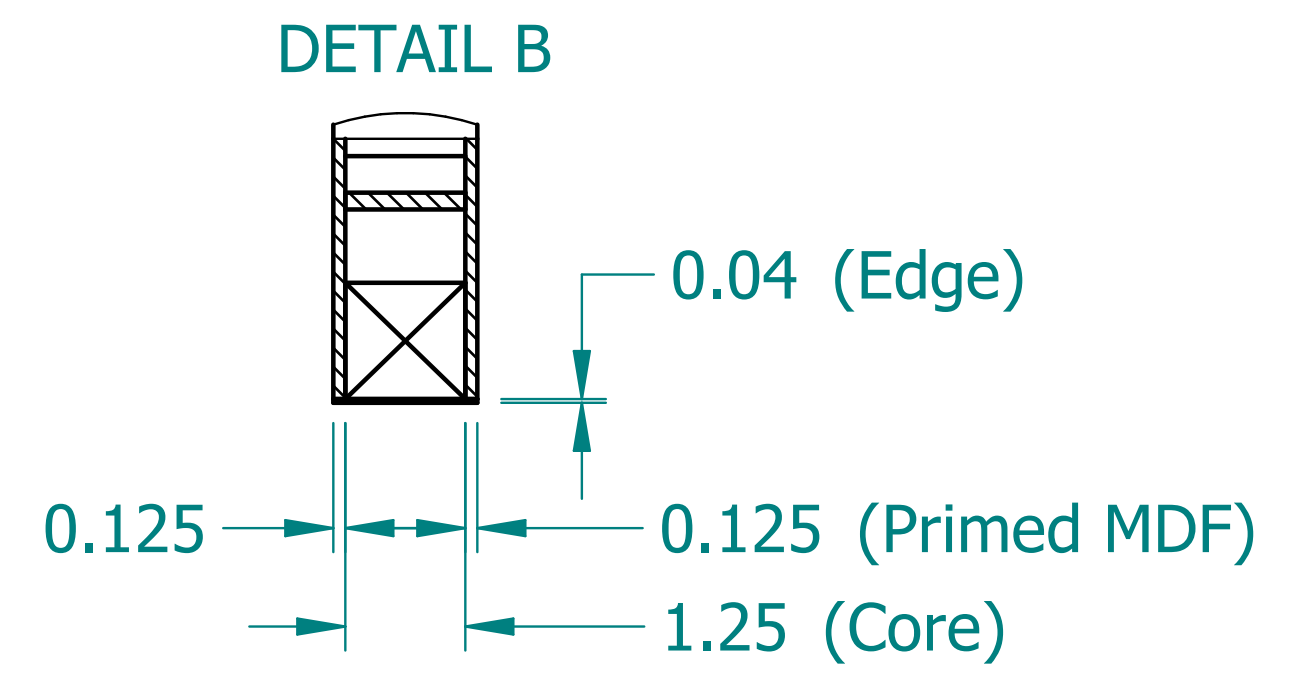

REVISION HISTORY			
REV.	DESCRIPTION	DATE	APPROVED

	NAME	DATE
DRAWN	SAI	03/11/20
ENG APPR	ERIC	03/11/20

UNLESS OTHERWISE SPECIFIED DIMENSIONS ARE IN 'INCHES'
 ANGLES $\pm 0.8^\circ$; 2 PL ± 0.040 ;
 3 PL ± 0.020

TITLE Paintable Beam		
SUBTITLE 72"x12"x1.5"		
PART NO:	Beam-052-PG	REV. 1.0
SIZE: 34"x22"	SCALE: 0.20	SHEET 1 OF 1
FILE NAME: Paintable Beam (72.12.1.5).dft		