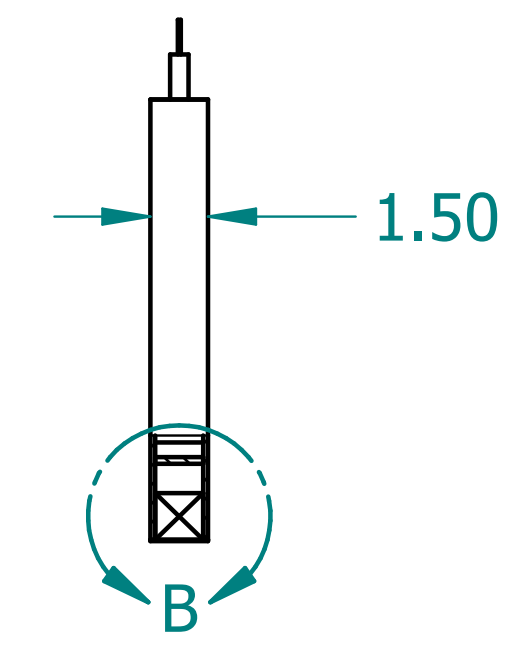

REVISION HISTORY			
REV.	DESCRIPTION	DATE	APPROVED

	NAME	DATE
DRAWN	SAI	03/11/20
ENG APPR	ERIC	03/11/20

UNLESS OTHERWISE SPECIFIED DIMENSIONS ARE IN 'INCHES'
 ANGLES $\pm 0.8^\circ$; 2 PL ± 0.040 ;
 3 PL ± 0.020

TITLE Paintable Beam		
SUBTITLE 72"x12"x1.5"		
PART NO:	Beam-052-PG	REV. 1.0
SIZE: 34"x22"	SCALE: 0.20	SHEET 1 OF 1
FILE NAME: Paintable Beam (72.12.1.5).dft		