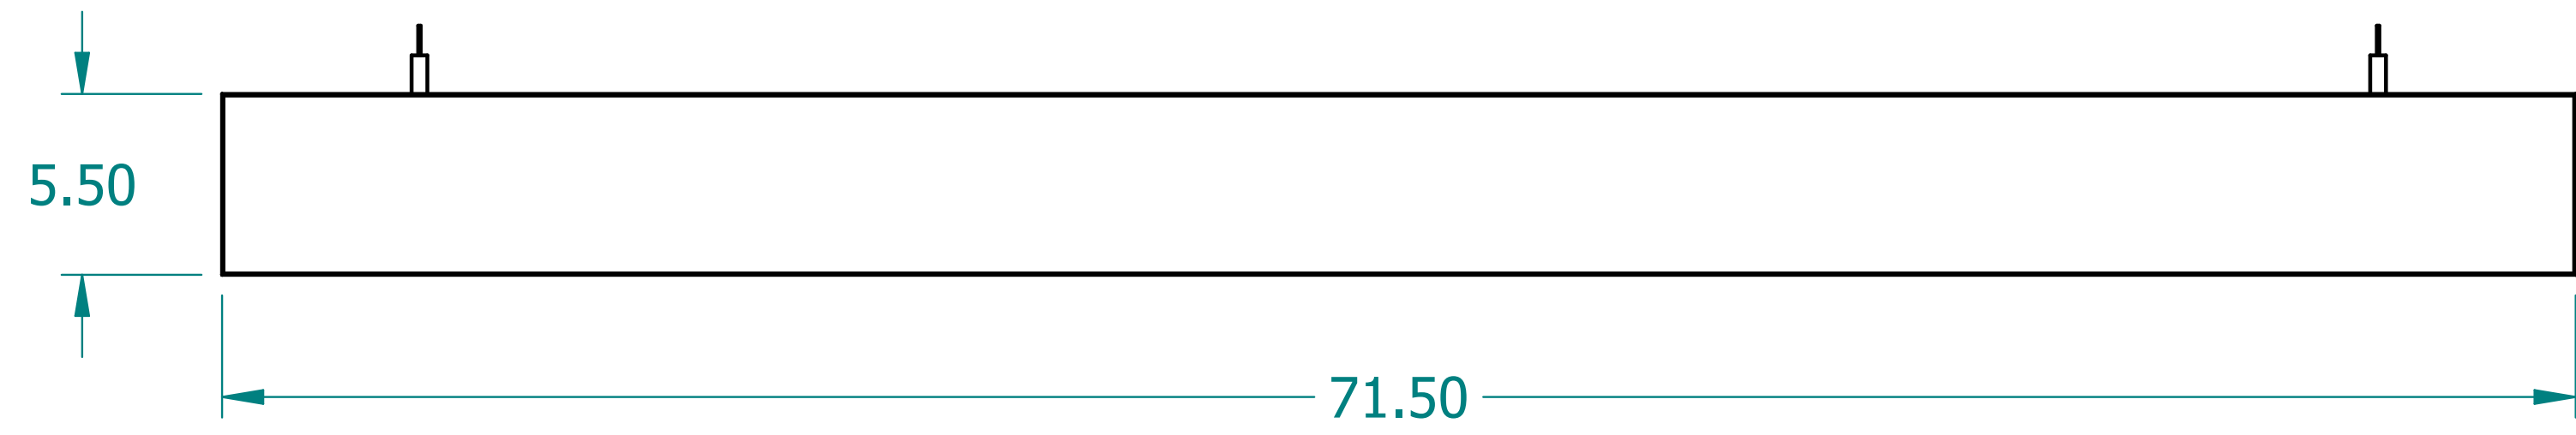

REVISION HISTORY			
REV.	DESCRIPTION	DATE	APPROVED

	NAME	DATE
DRAWN	SAI	03/11/20
ENG APPR	ERIC	03/11/20

UNLESS OTHERWISE SPECIFIED DIMENSIONS ARE IN 'INCHES'
 ANGLES $\pm 0.8^\circ$; 2 PL ± 0.040 ;
 3 PL ± 0.020

TITLE Paintable Beam		
SUBTITLE 72"x6"x2"		
PART NO: Beam-053-PG	REV. 1.0	
SIZE: 34"x22"	SCALE: 0.20	SHEET 1 OF 1
FILE NAME: Paintable Beam (72.6.2).dft		