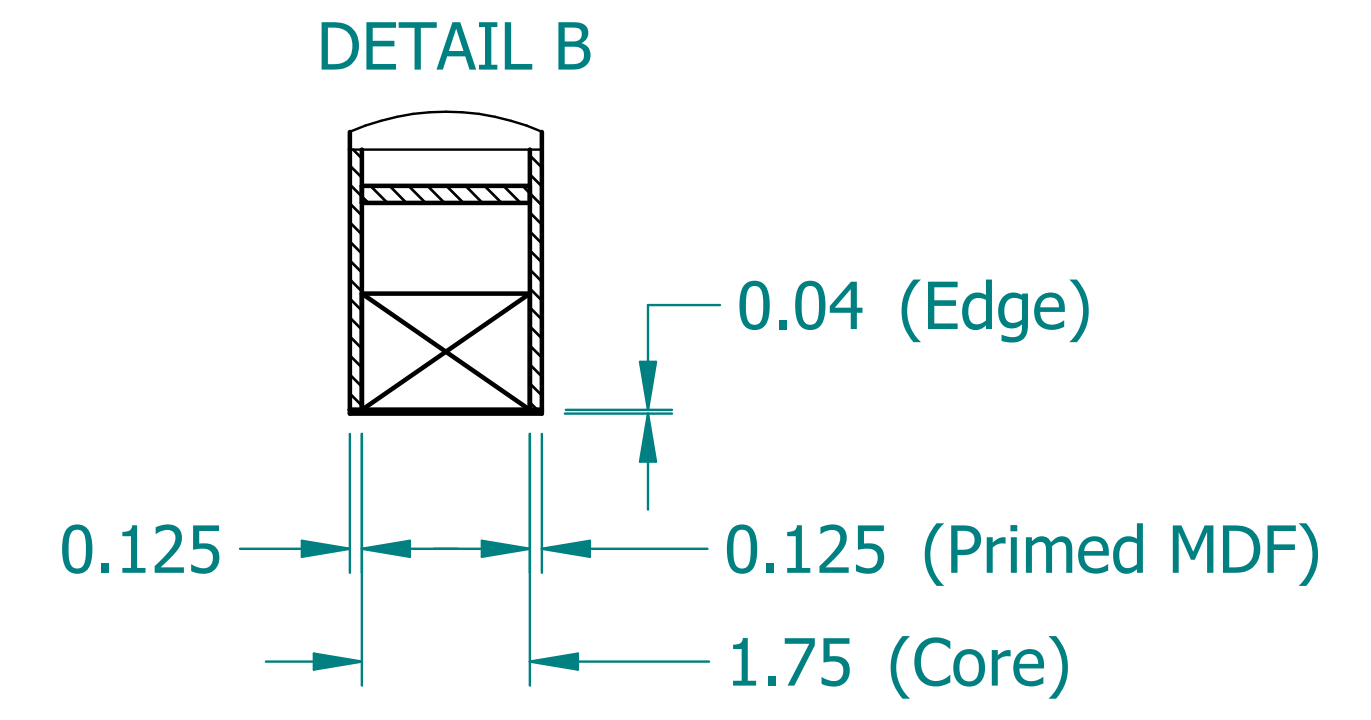

REVISION HISTORY			
REV.	DESCRIPTION	DATE	APPROVED

	NAME	DATE
DRAWN	SAI	03/11/20
ENG APPR	ERIC	03/11/20

UNLESS OTHERWISE SPECIFIED DIMENSIONS ARE IN 'INCHES'
 ANGLES $\pm 0.8^\circ$; 2 PL ± 0.040 ;
 3 PL ± 0.020

TITLE Paintable Beam		
SUBTITLE 72"x6"x2"		
PART NO: Beam-053-PG	REV. 1.0	
SIZE: 34"x22"	SCALE: 0.20	SHEET 1 OF 1
FILE NAME: Paintable Beam (72.6.2).dft		