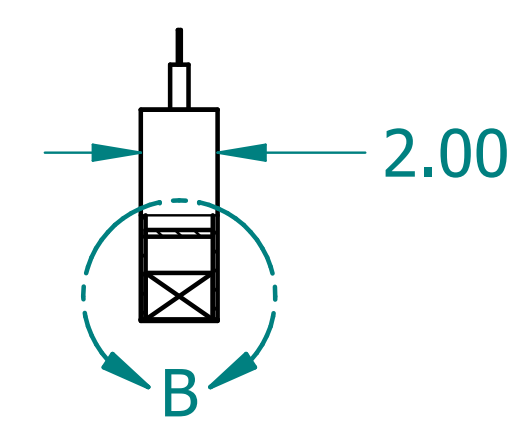

REVISION HISTORY			
REV.	DESCRIPTION	DATE	APPROVED