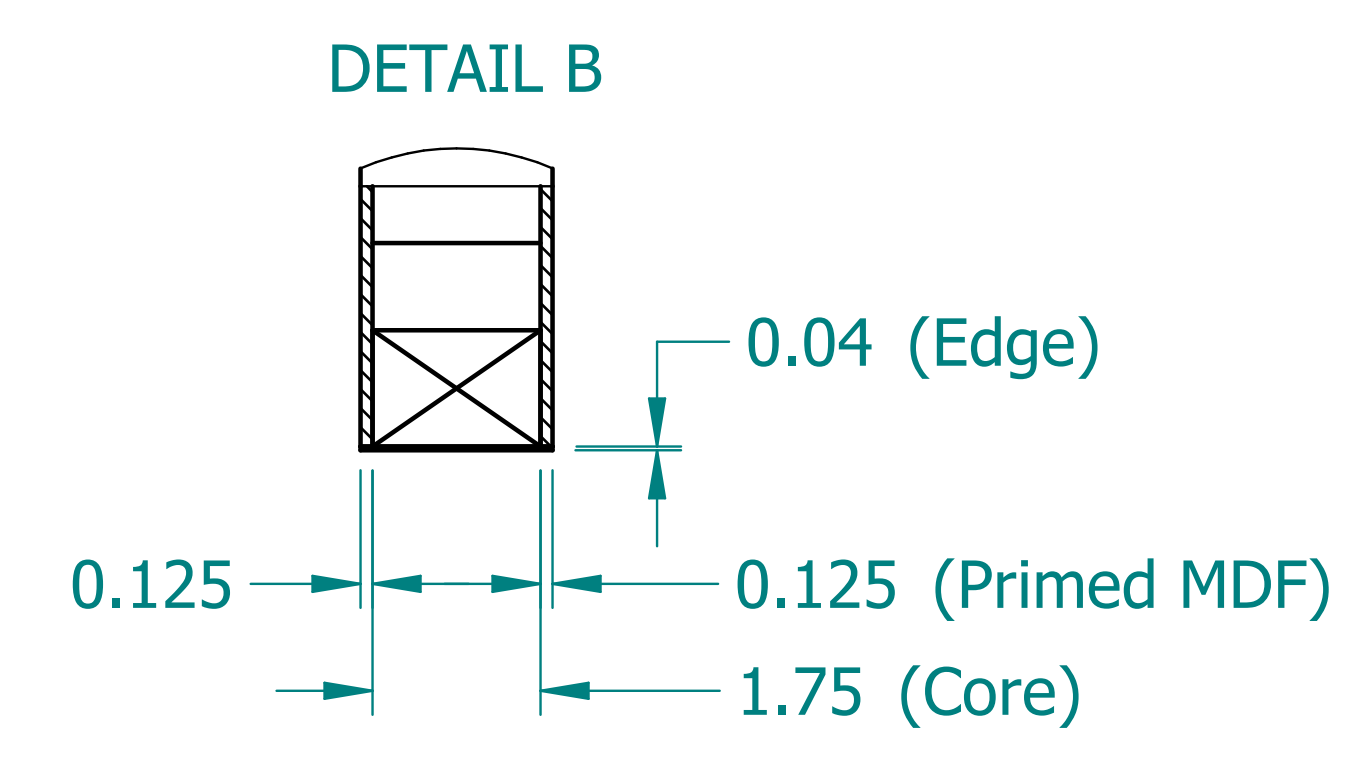

REVISION HISTORY			
REV.	DESCRIPTION	DATE	APPROVED

NAME	DATE	
DRAWN: SAI	03/11/20	
ENG APPR: ERIC	03/11/20	
		TITLE: Paintable Beam
UNLESS OTHERWISE SPECIFIED DIMENSIONS ARE IN 'INCHES'		SUBTITLE: 72"x8"x2"
ANGLES ±0.8° ; 2 PL ±0.040 ; 3 PL ±0.020		PART NO: Beam-054-PG REV: 1.0
		SIZE: 34"x22" SCALE: 0.20 SHEET 1 OF 1
		FILE NAME: Paintable Beam (72.8.2).dft