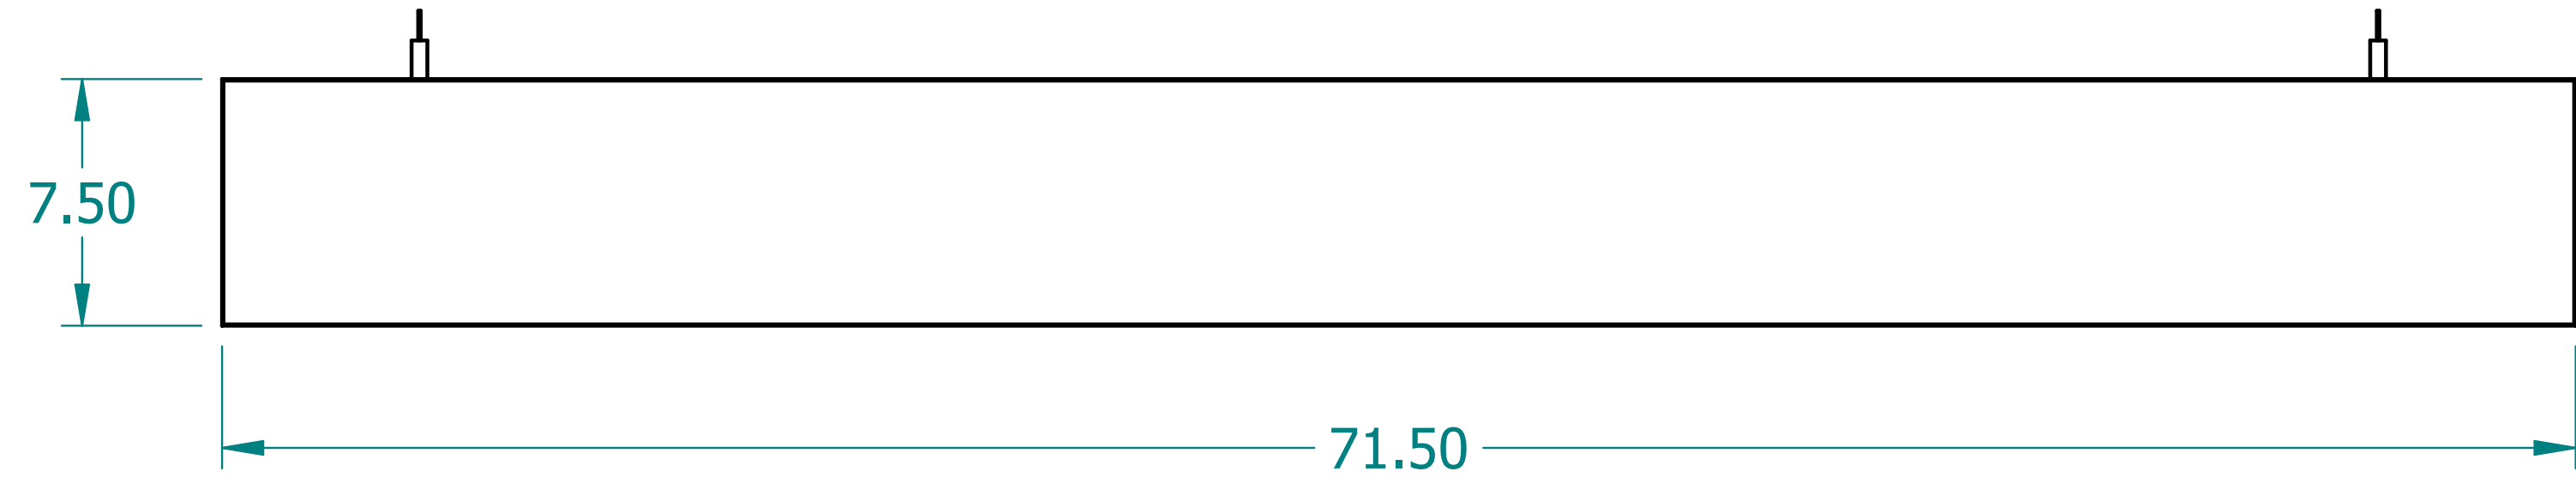

REVISION HISTORY			
REV.	DESCRIPTION	DATE	APPROVED

NAME	DATE	
DRAWN: SAI	03/11/20	
ENG APPR: ERIC	03/11/20	
		TITLE: Paintable Beam
UNLESS OTHERWISE SPECIFIED DIMENSIONS ARE IN 'INCHES'		SUBTITLE: 72"x8"x2"
ANGLES ±0.8° ; 2 PL ±0.040 ; 3 PL ±0.020		PART NO: Beam-054-PG REV: 1.0
		SIZE: 34"x22" SCALE: 0.20 SHEET 1 OF 1
		FILE NAME: Paintable Beam (72.8.2).dft