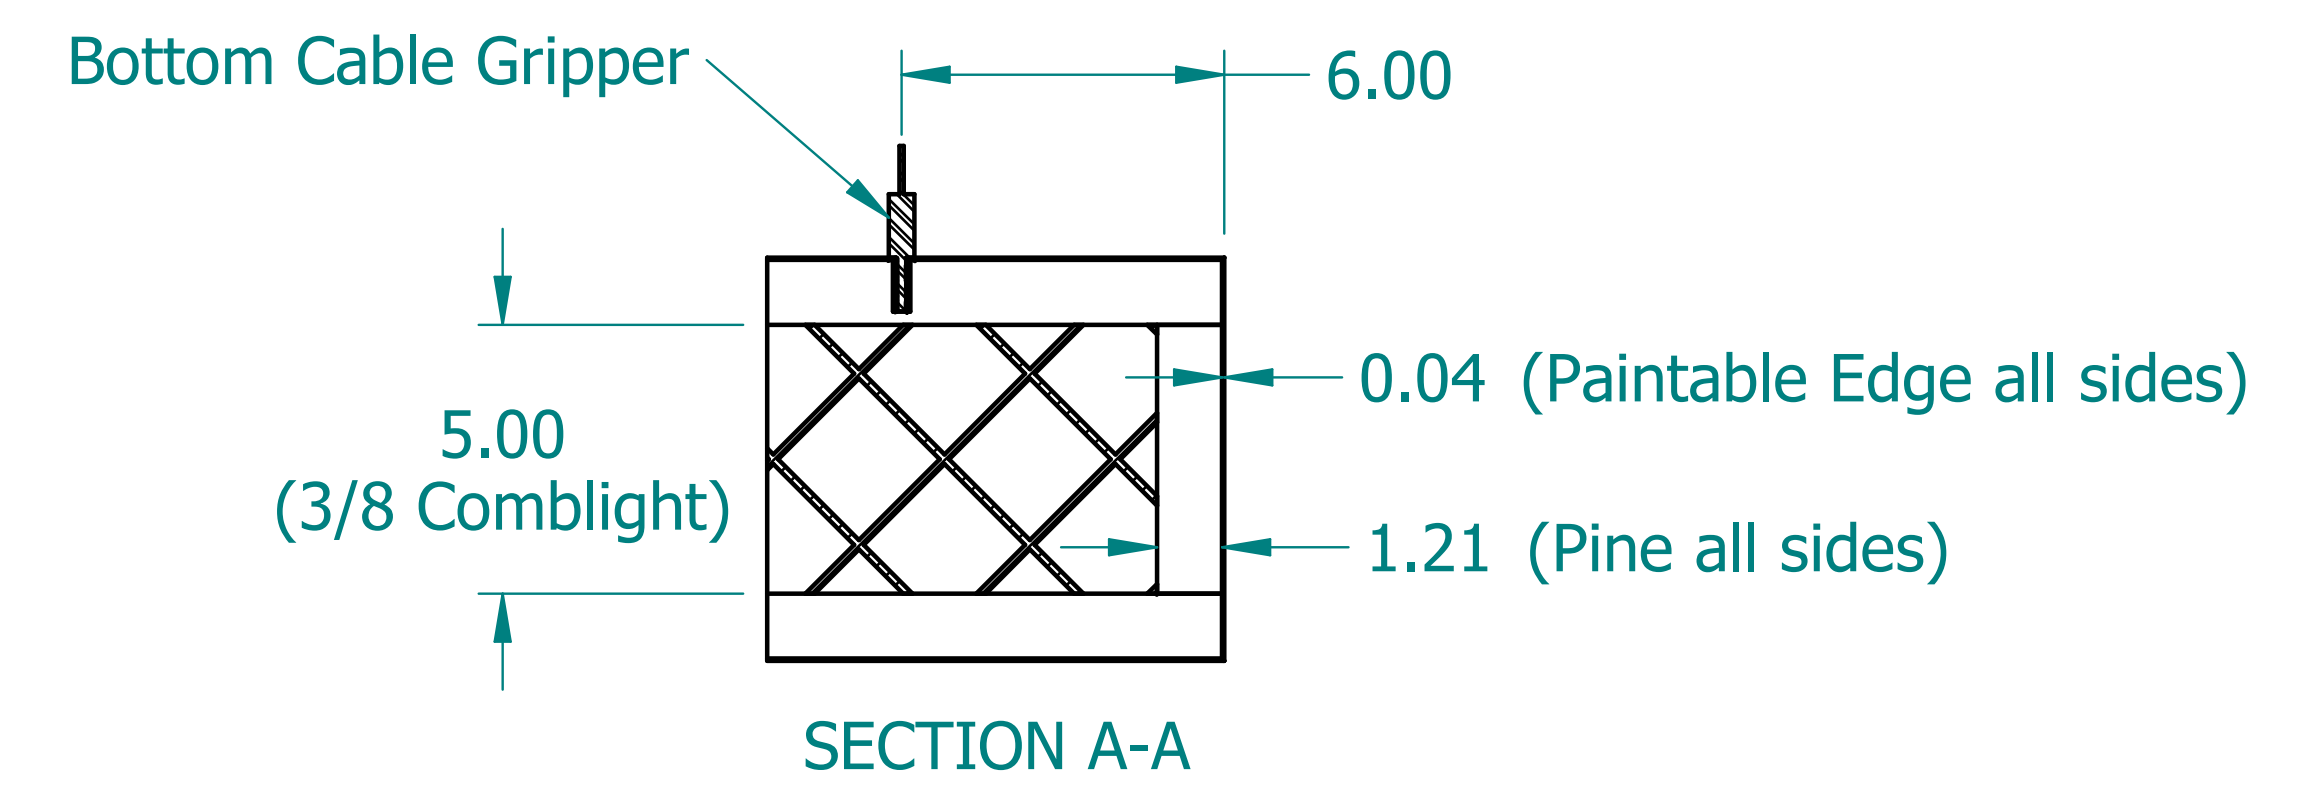

REVISION HISTORY			
REV.	DESCRIPTION	DATE	APPROVED

NAME	DATE	
DRAWN: SAI	03/11/20	
ENG APPR: ERIC	03/11/20	
		TITLE: Paintable Beam
UNLESS OTHERWISE SPECIFIED DIMENSIONS ARE IN 'INCHES'		SUBTITLE: 72"x8"x2"
ANGLES ±0.8° ; 2 PL ±0.040 ; 3 PL ±0.020		PART NO: Beam-054-PG REV: 1.0
		SIZE: 34"x22" SCALE: 0.20 SHEET 1 OF 1
		FILE NAME: Paintable Beam (72.8.2).dft