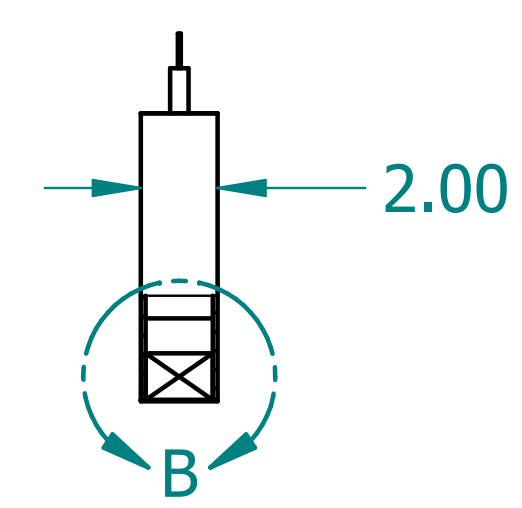

REVISION HISTORY			
REV.	DESCRIPTION	DATE	APPROVED

NAME	DATE	
DRAWN: SAI	03/11/20	
ENG APPR: ERIC	03/11/20	
		TITLE: Paintable Beam
UNLESS OTHERWISE SPECIFIED DIMENSIONS ARE IN 'INCHES'		SUBTITLE: 72"x8"x2"
ANGLES ±0.8° ; 2 PL ±0.040 ; 3 PL ±0.020		PART NO: Beam-054-PG REV: 1.0
		SIZE: 34"x22" SCALE: 0.20 SHEET 1 OF 1
		FILE NAME: Paintable Beam (72.8.2).dft