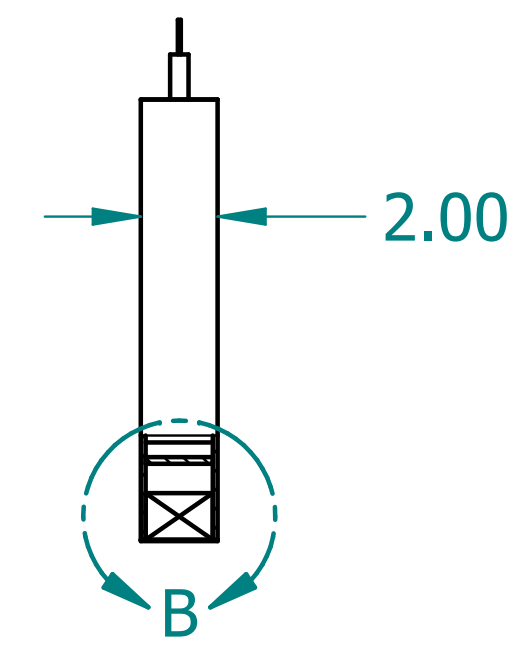

REVISION HISTORY			
REV.	DESCRIPTION	DATE	APPROVED

	NAME	DATE
DRAWN	SAI	03/11/20
ENG APPR	ERIC	03/11/20

UNLESS OTHERWISE SPECIFIED DIMENSIONS ARE IN 'INCHES'
 ANGLES $\pm 0.8^\circ$; 2 PL ± 0.040 ;
 3 PL ± 0.020

TITLE Paintable Beam		
SUBTITLE 72"x12"x2"		
PART NO: Beam-056-PG	REV. 1.0	
SIZE: 34"x22"	SCALE: 0.20	SHEET 1 OF 1
FILE NAME: Paintable Beam (72.12.2).dft		