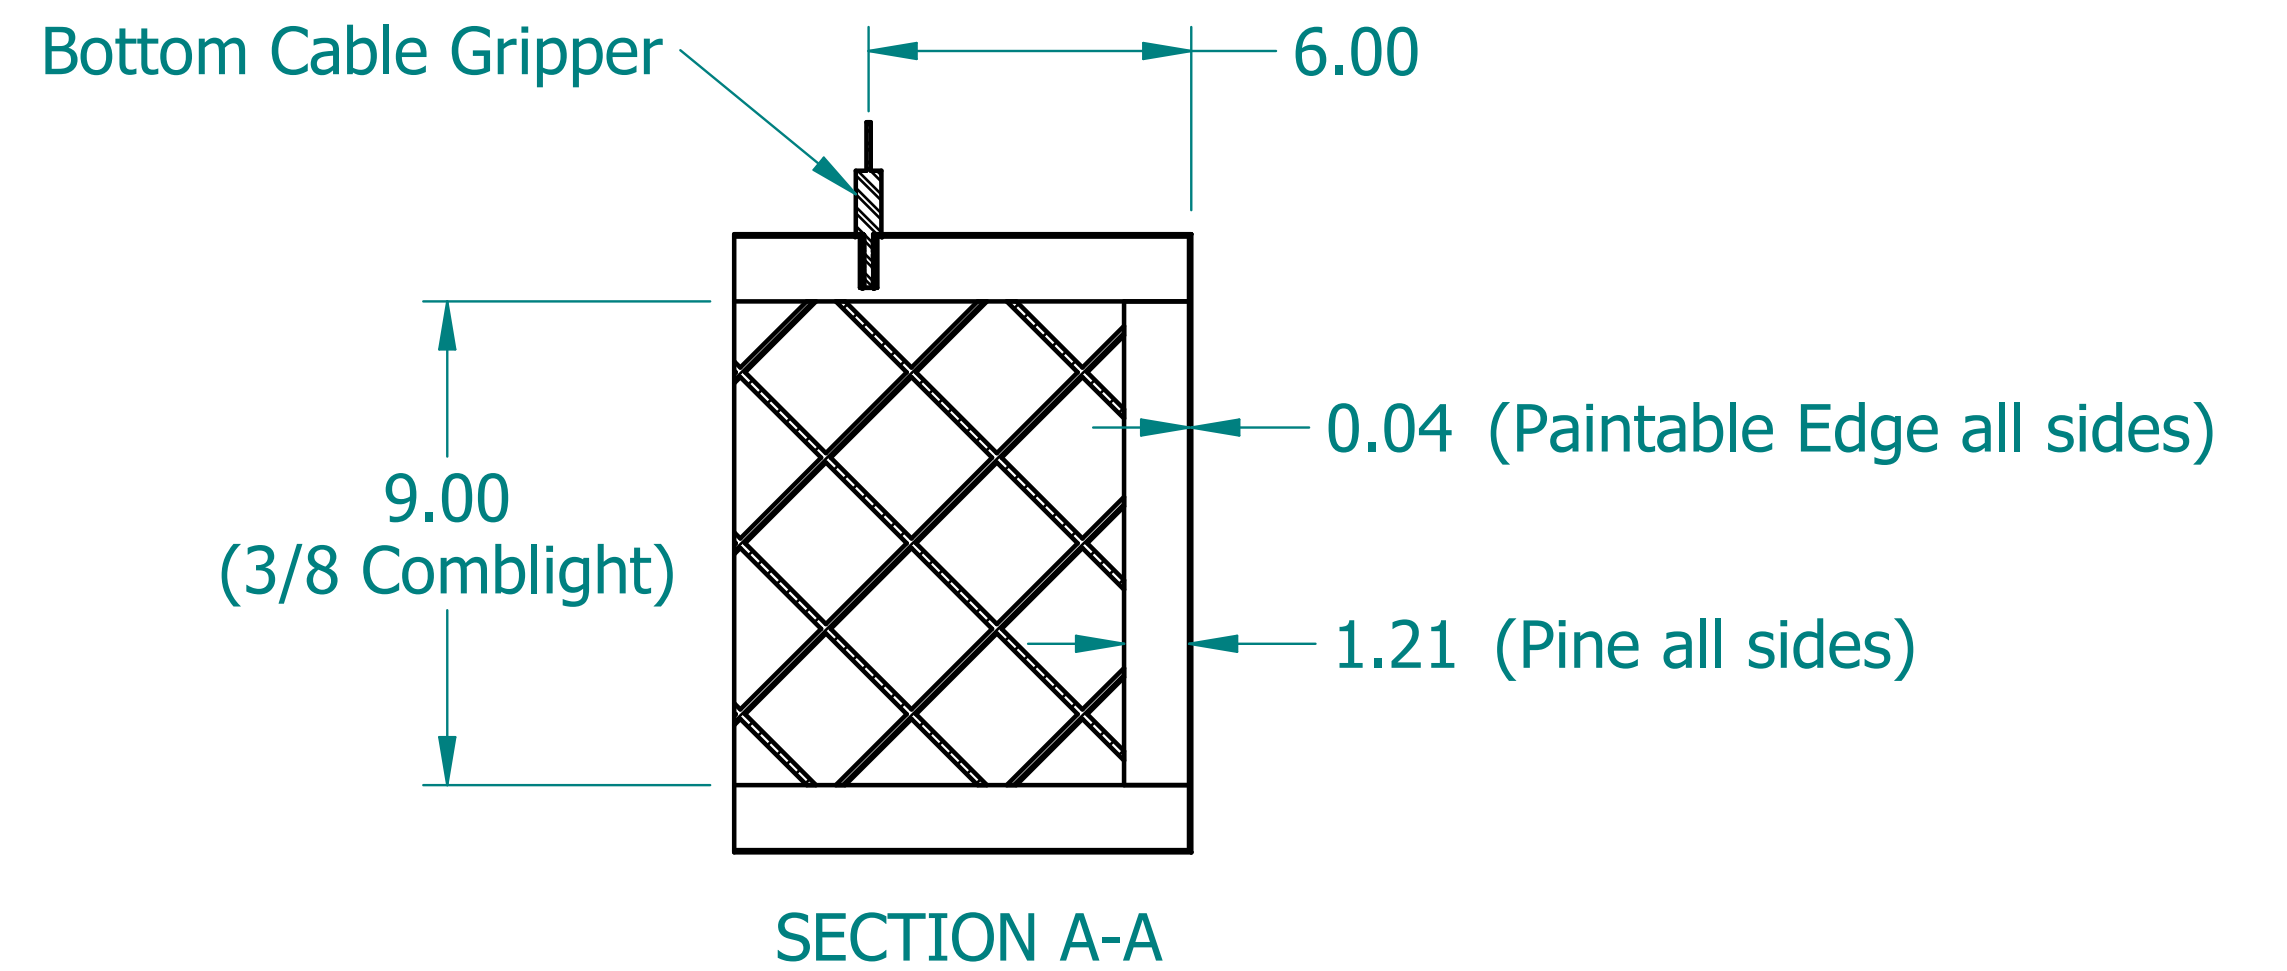

REVISION HISTORY			
REV.	DESCRIPTION	DATE	APPROVED

	NAME	DATE
DRAWN	SAI	03/11/20
ENG APPR	ERIC	03/11/20

UNLESS OTHERWISE SPECIFIED DIMENSIONS ARE IN 'INCHES'
 ANGLES $\pm 0.8^\circ$; 2 PL ± 0.040 ;
 3 PL ± 0.020

TITLE Paintable Beam		
SUBTITLE 72"x12"x2"		
PART NO: Beam-056-PG	REV. 1.0	
SIZE: 34"x22"	SCALE: 0.20	SHEET 1 OF 1
FILE NAME: Paintable Beam (72.12.2).dft		