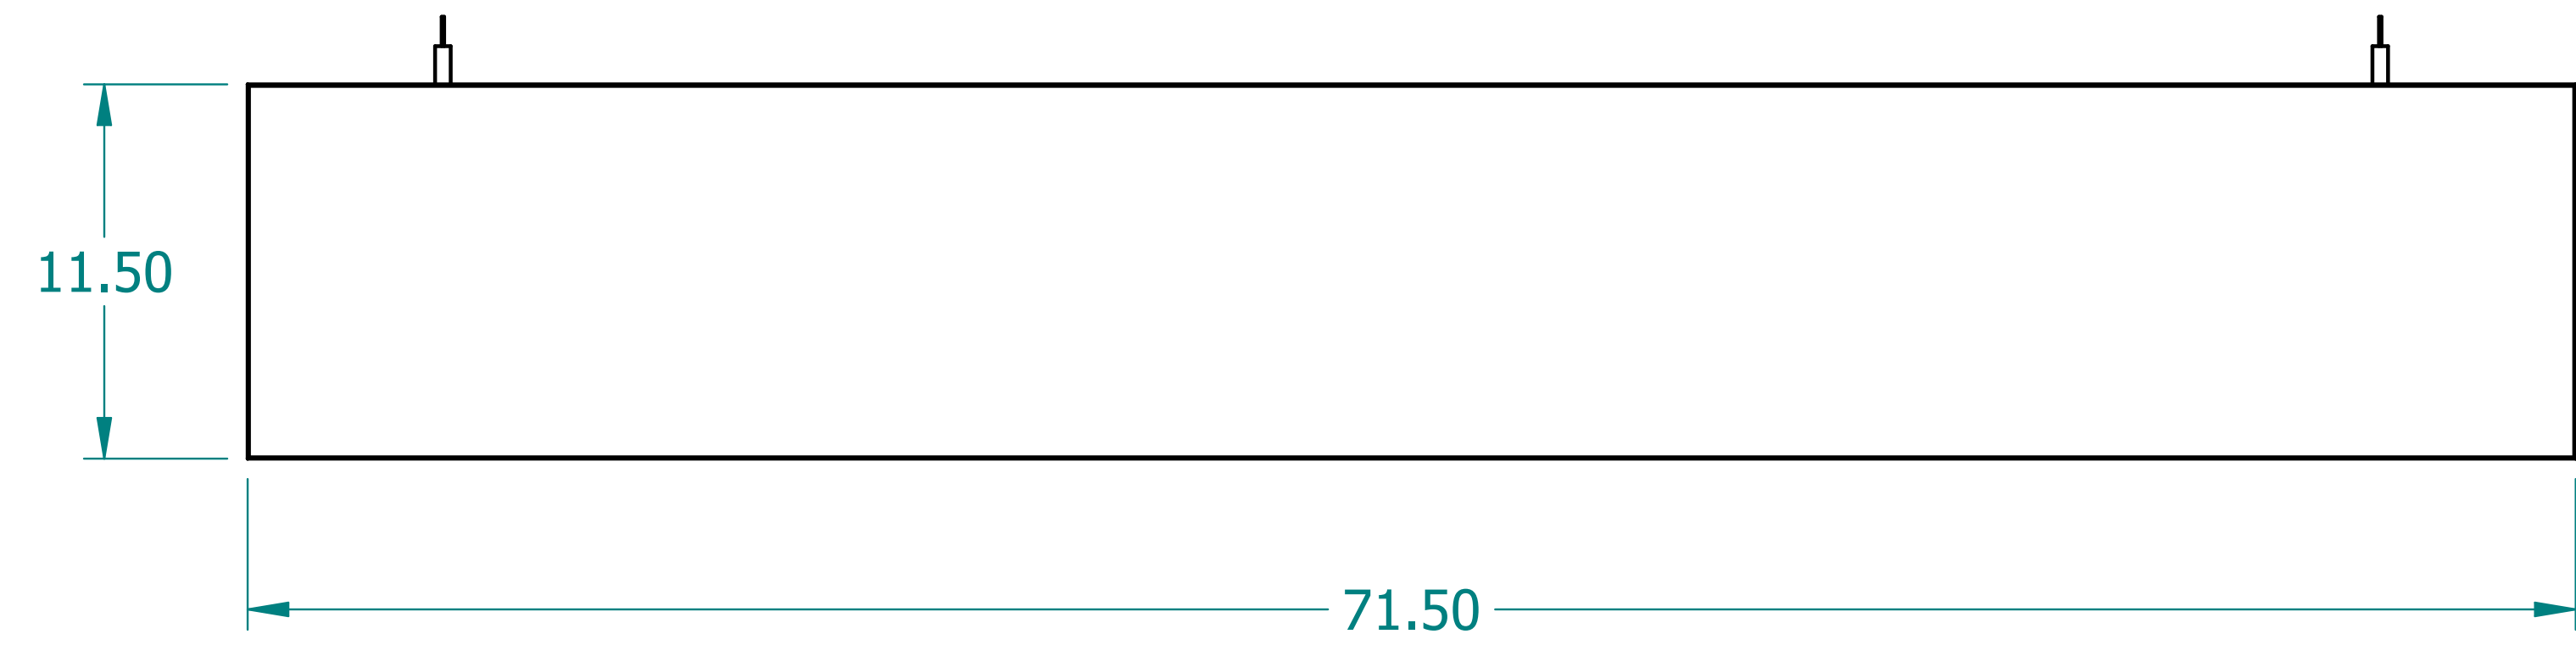

REVISION HISTORY			
REV.	DESCRIPTION	DATE	APPROVED

	NAME	DATE
DRAWN	SAI	03/11/20
ENG APPR	ERIC	03/11/20

UNLESS OTHERWISE SPECIFIED DIMENSIONS ARE IN 'INCHES'
 ANGLES $\pm 0.8^\circ$; 2 PL ± 0.040 ;
 3 PL ± 0.020

TITLE Paintable Beam		
SUBTITLE 72"x12"x2"		
PART NO: Beam-056-PG	REV. 1.0	
SIZE: 34"x22"	SCALE: 0.20	SHEET 1 OF 1
FILE NAME: Paintable Beam (72.12.2).dft		