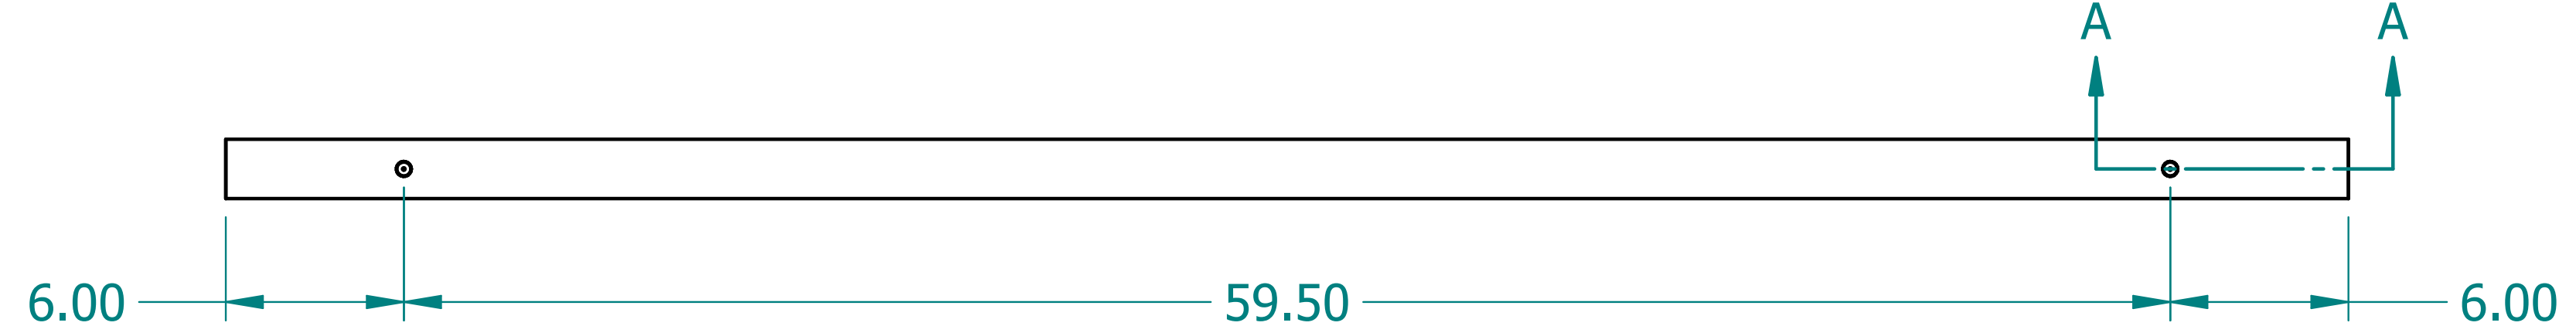

REVISION HISTORY			
REV.	DESCRIPTION	DATE	APPROVED

	NAME	DATE
DRAWN	SAI	03/11/20
ENG APPR	ERIC	03/11/20

UNLESS OTHERWISE SPECIFIED DIMENSIONS ARE IN 'INCHES'
 ANGLES $\pm 0.8^\circ$; 2 PL ± 0.040 ;
 3 PL ± 0.020

TITLE Paintable Beam		
SUBTITLE 72"x12"x2"		
PART NO: Beam-056-PG	REV. 1.0	
SIZE: 34"x22"	SCALE: 0.20	SHEET 1 OF 1
FILE NAME: Paintable Beam (72.12.2).dft		