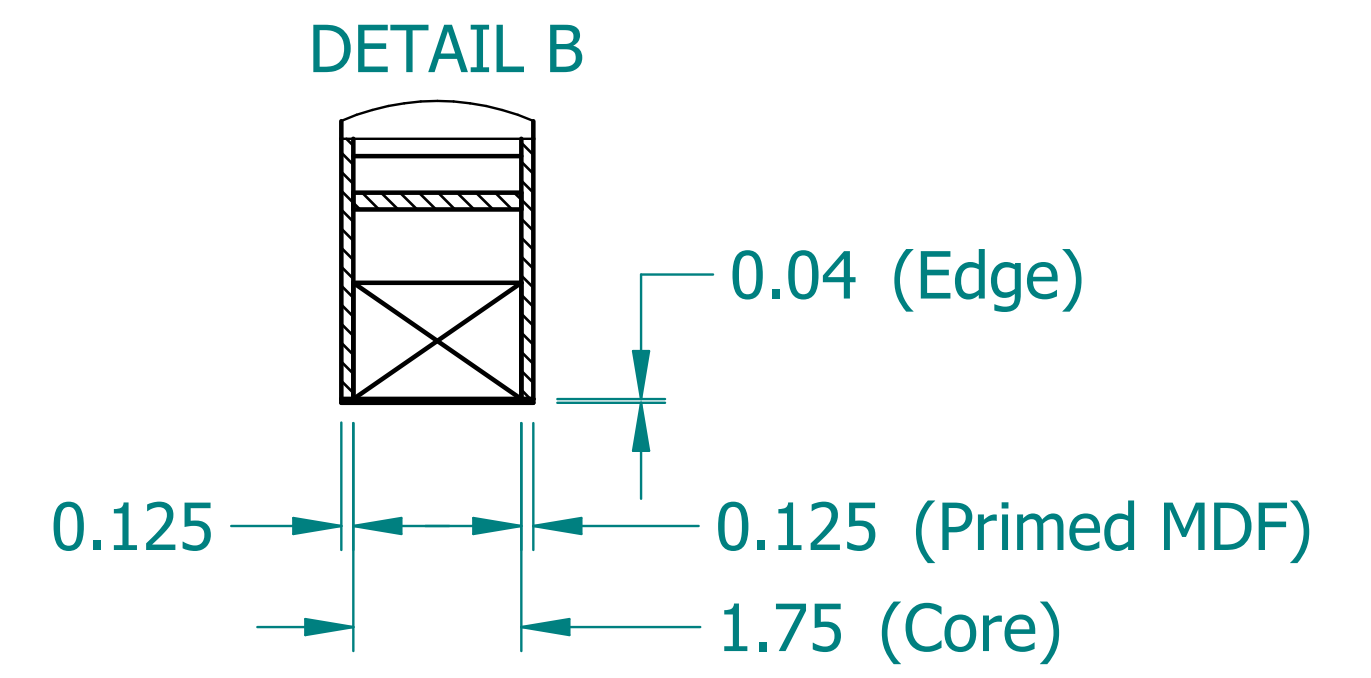

REVISION HISTORY			
REV.	DESCRIPTION	DATE	APPROVED

	NAME	DATE
DRAWN	SAI	03/11/20
ENG APPR	ERIC	03/11/20

UNLESS OTHERWISE SPECIFIED DIMENSIONS ARE IN 'INCHES'
 ANGLES $\pm 0.8^\circ$; 2 PL ± 0.040 ;
 3 PL ± 0.020

TITLE Paintable Beam		
SUBTITLE 72"x12"x2"		
PART NO: Beam-056-PG	REV. 1.0	
SIZE: 34"x22"	SCALE: 0.20	SHEET 1 OF 1
FILE NAME: Paintable Beam (72.12.2).dft		