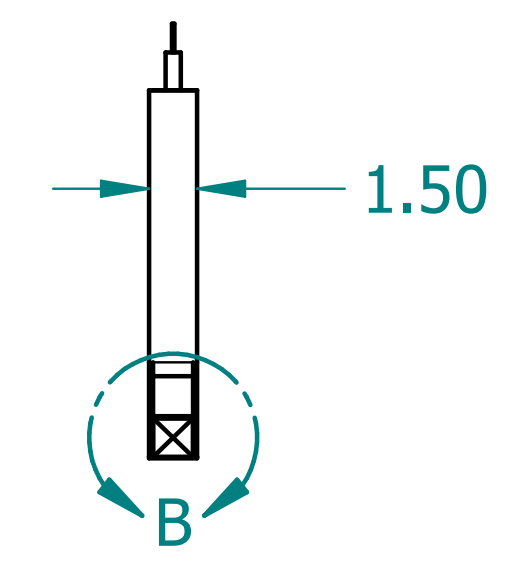

REVISION HISTORY			
REV.	DESCRIPTION	DATE	APPROVED

	NAME	DATE
DRAWN	SAI	03/11/20
ENG APPR	ERIC	03/11/20

UNLESS OTHERWISE SPECIFIED DIMENSIONS ARE IN 'INCHES'
 ANGLES $\pm 0.8^\circ$; 2 PL ± 0.040 ;
 3 PL ± 0.020

TITLE Paintable Beam		
SUBTITLE 84"x12"x1.5"		
PART NO:	Beam-064-PG	REV. 1.0
SIZE: 34"x22"	SCALE: 0.17	SHEET 1 OF 1
FILE NAME: Paintable Beam (84.12.1.5).dft		