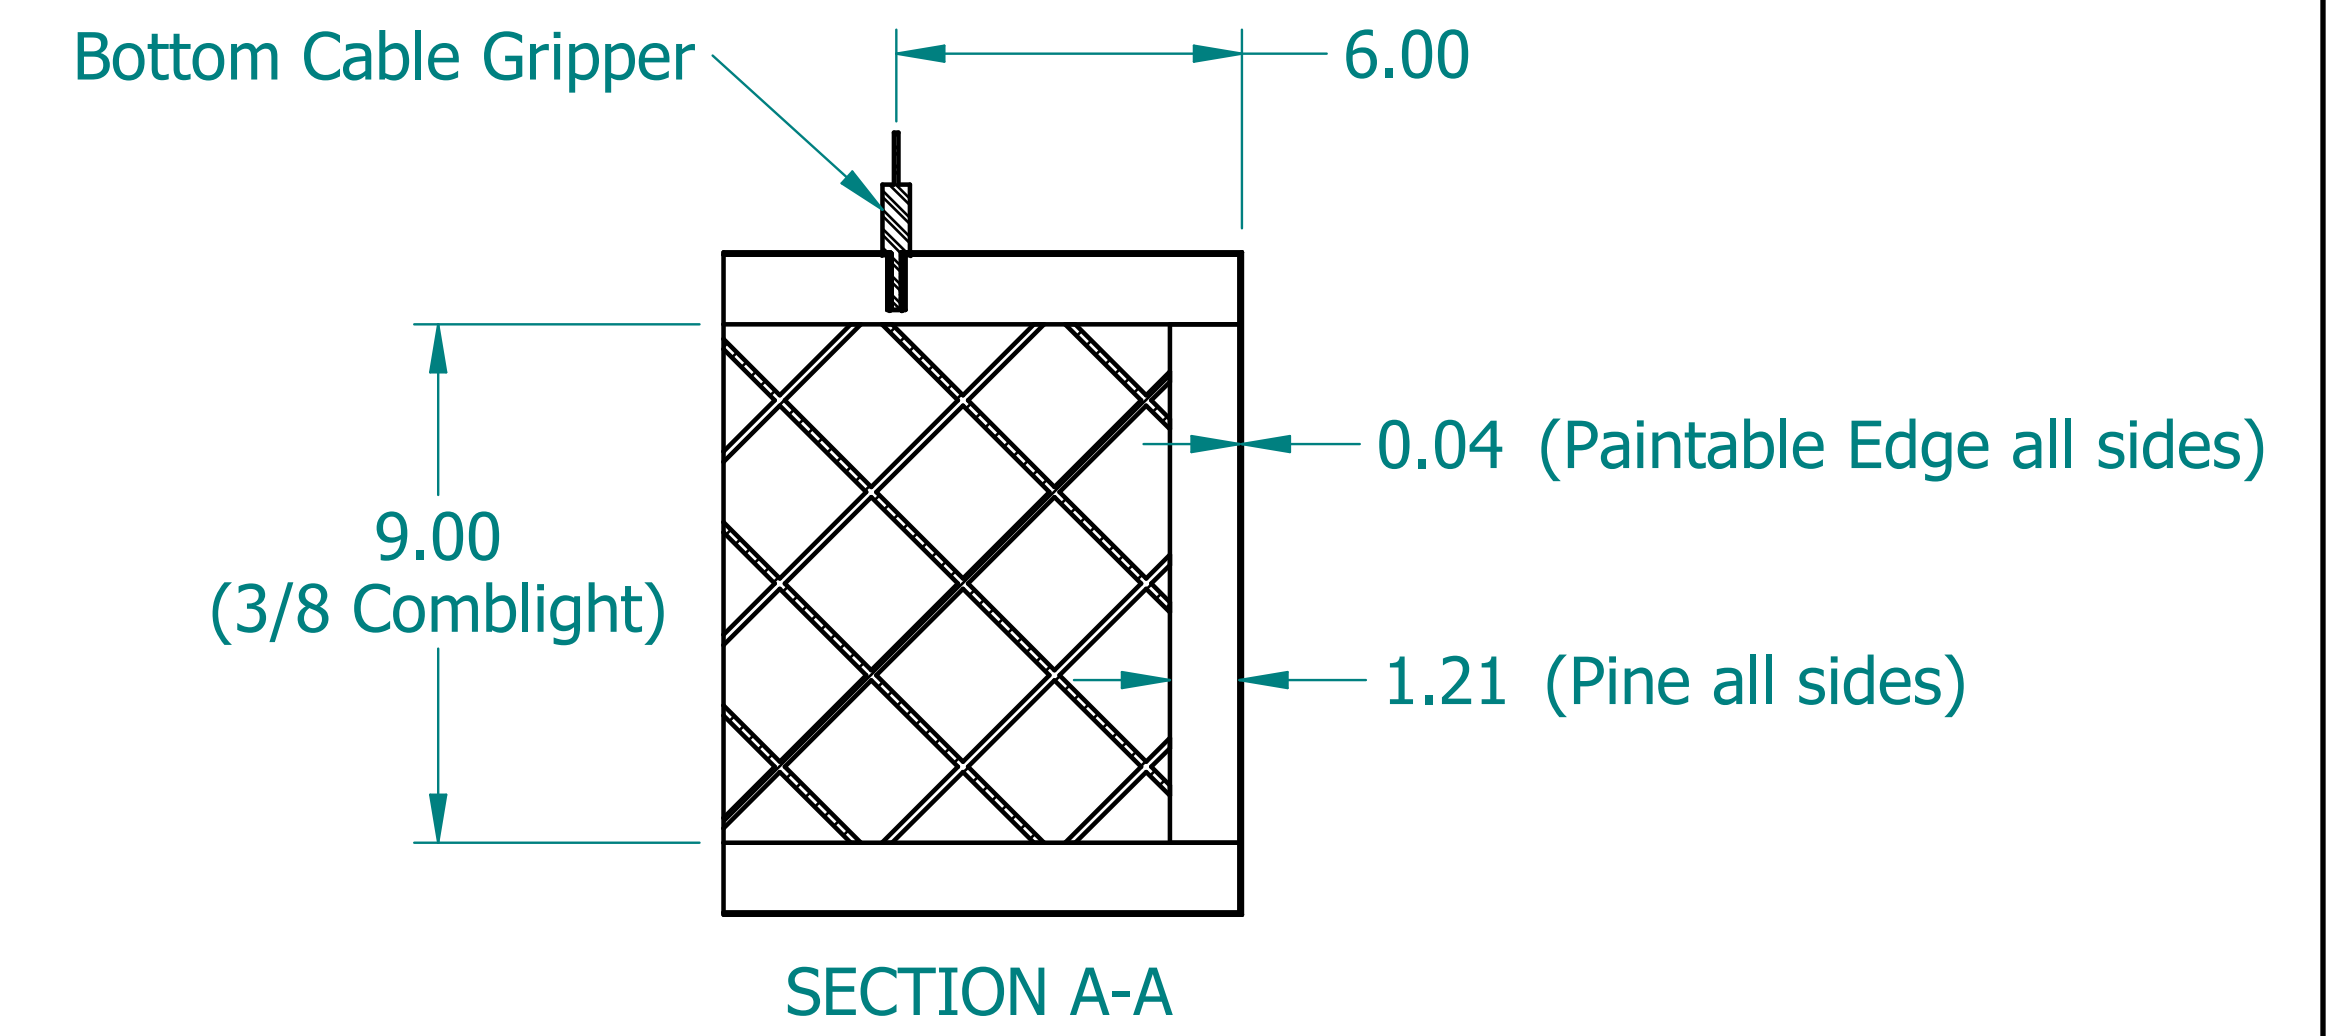

REVISION HISTORY			
REV.	DESCRIPTION	DATE	APPROVED

	NAME	DATE
DRAWN	SAI	03/11/20
ENG APPR	ERIC	03/11/20

UNLESS OTHERWISE SPECIFIED DIMENSIONS ARE IN 'INCHES'
 ANGLES $\pm 0.8^\circ$; 2 PL ± 0.040 ;
 3 PL ± 0.020

TITLE Paintable Beam		
SUBTITLE 84"x12"x1.5"		
PART NO:	Beam-064-PG	REV. 1.0
SIZE: 34"x22"	SCALE: 0.17	SHEET 1 OF 1
FILE NAME: Paintable Beam (84.12.1.5).dft		