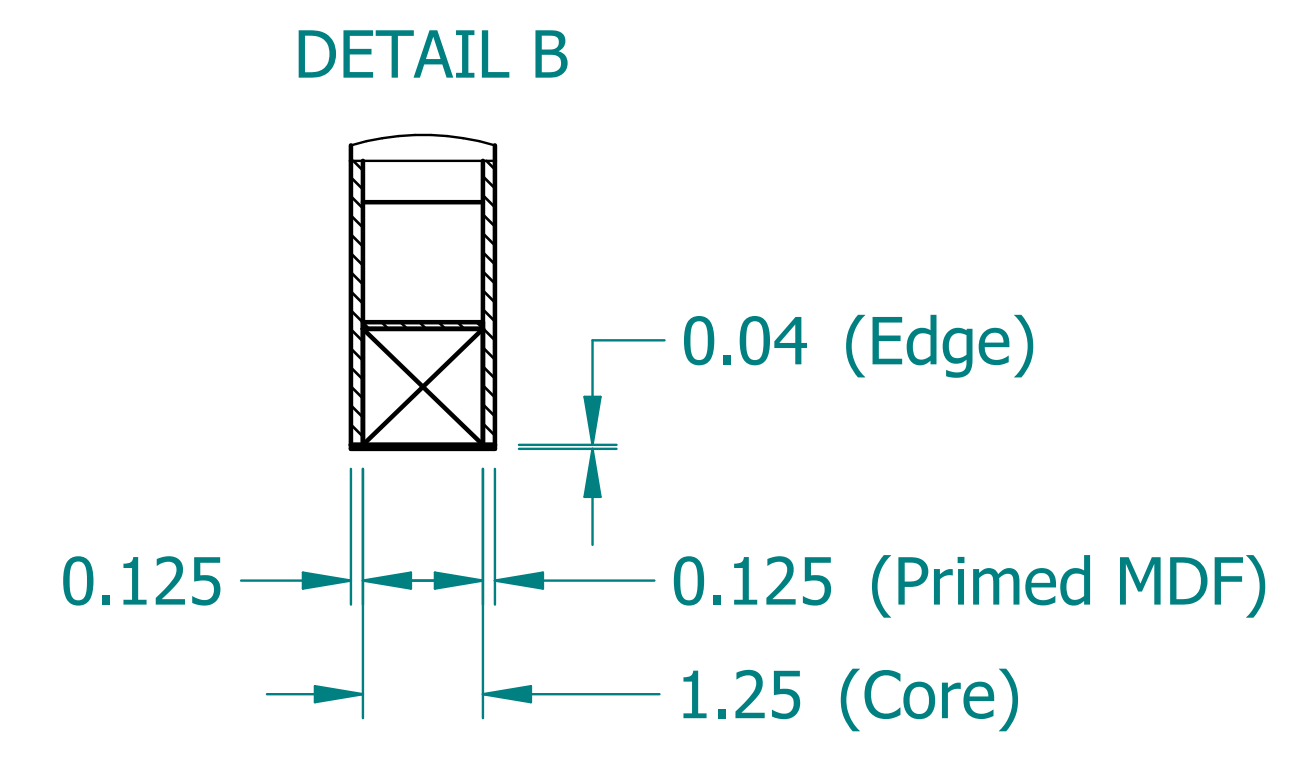

REVISION HISTORY			
REV.	DESCRIPTION	DATE	APPROVED

	NAME	DATE
DRAWN	SAI	03/11/20
ENG APPR	ERIC	03/11/20

UNLESS OTHERWISE SPECIFIED DIMENSIONS ARE IN 'INCHES'
 ANGLES $\pm 0.8^\circ$; 2 PL ± 0.040 ;
 3 PL ± 0.020

TITLE Paintable Beam		
SUBTITLE 84"x12"x1.5"		
PART NO:	Beam-064-PG	REV. 1.0
SIZE: 34"x22"	SCALE: 0.17	SHEET 1 OF 1
FILE NAME: Paintable Beam (84.12.1.5).dft		