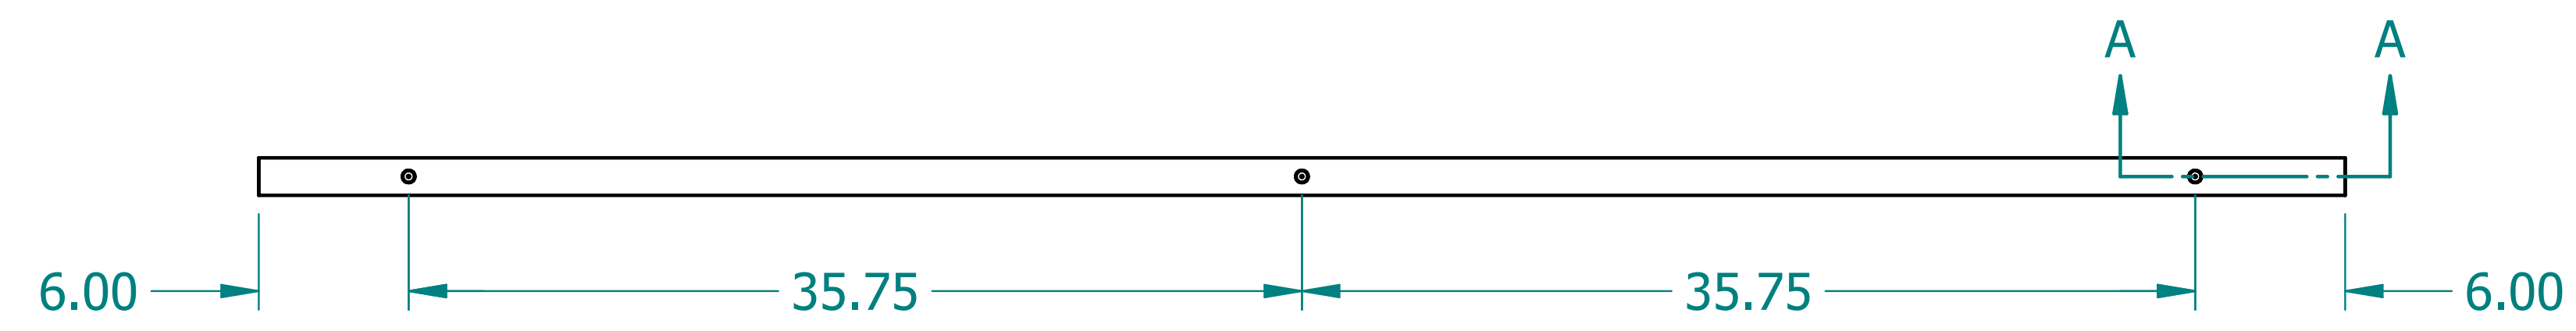

REVISION HISTORY			
REV.	DESCRIPTION	DATE	APPROVED

	NAME	DATE
DRAWN	SAI	03/11/20
ENG APPR	ERIC	03/11/20

UNLESS OTHERWISE SPECIFIED DIMENSIONS ARE IN 'INCHES'
 ANGLES $\pm 0.8^\circ$; 2 PL ± 0.040 ;
 3 PL ± 0.020

TITLE Paintable Beam		
SUBTITLE 84"x12"x1.5"		
PART NO:	Beam-064-PG	REV. 1.0
SIZE: 34"x22"	SCALE: 0.17	SHEET 1 OF 1
FILE NAME: Paintable Beam (84.12.1.5).dft		