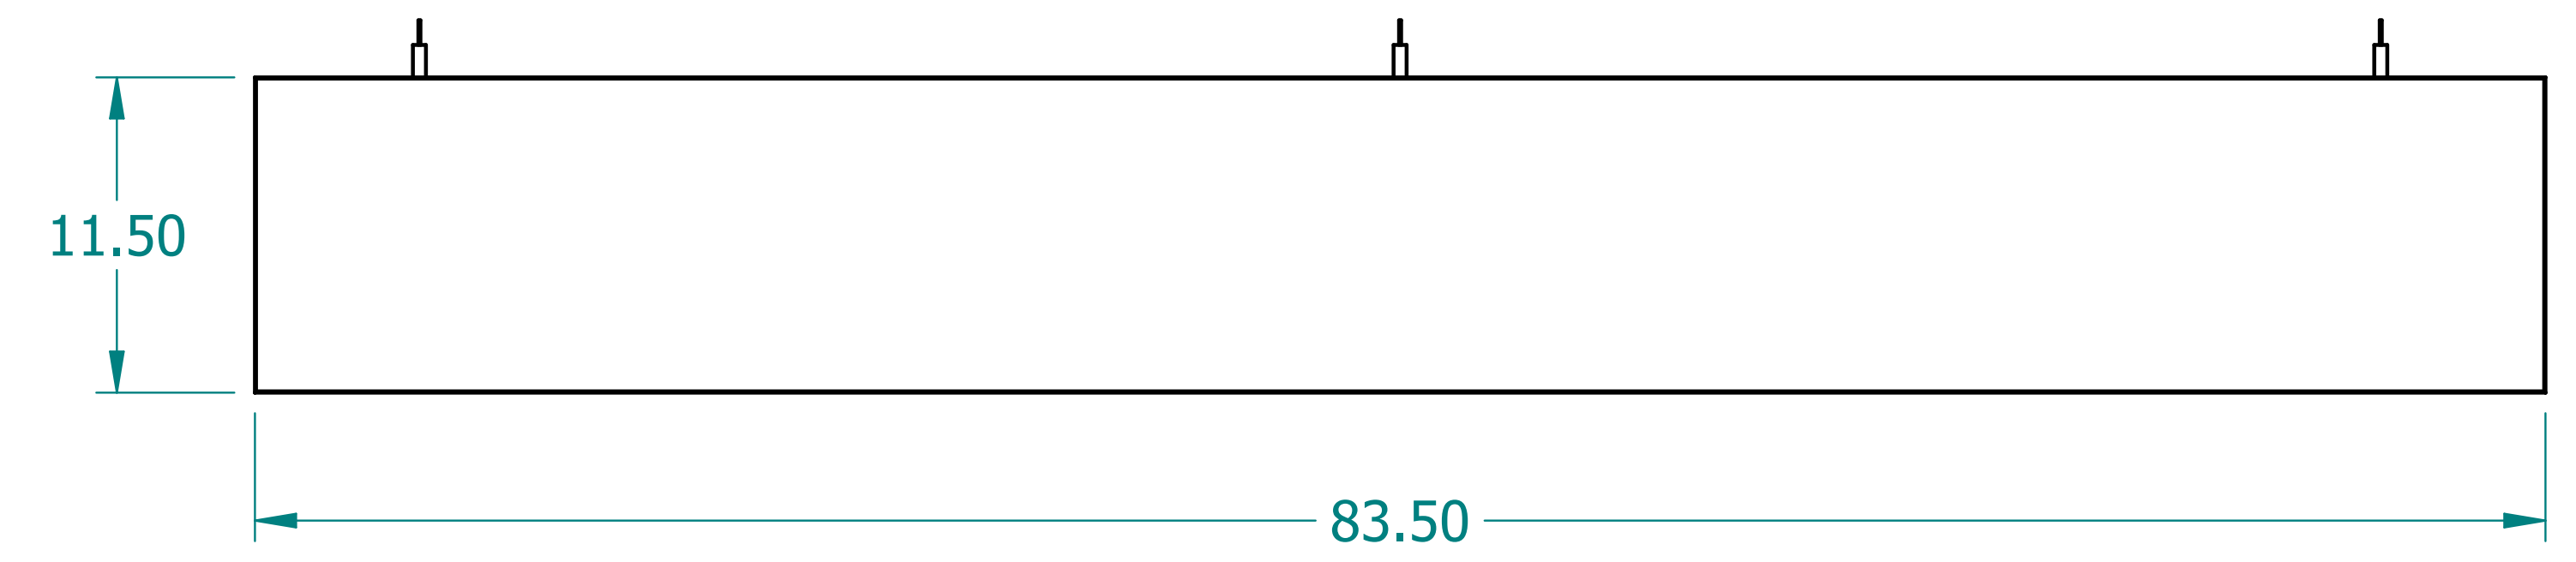

REVISION HISTORY			
REV.	DESCRIPTION	DATE	APPROVED

	NAME	DATE
DRAWN	SAI	03/11/20
ENG APPR	ERIC	03/11/20

UNLESS OTHERWISE SPECIFIED DIMENSIONS ARE IN 'INCHES'
 ANGLES $\pm 0.8^\circ$; 2 PL ± 0.040 ;
 3 PL ± 0.020

TITLE Paintable Beam		
SUBTITLE 84"x12"x1.5"		
PART NO:	Beam-064-PG	REV. 1.0
SIZE: 34"x22"	SCALE: 0.17	SHEET 1 OF 1
FILE NAME: Paintable Beam (84.12.1.5).dft		