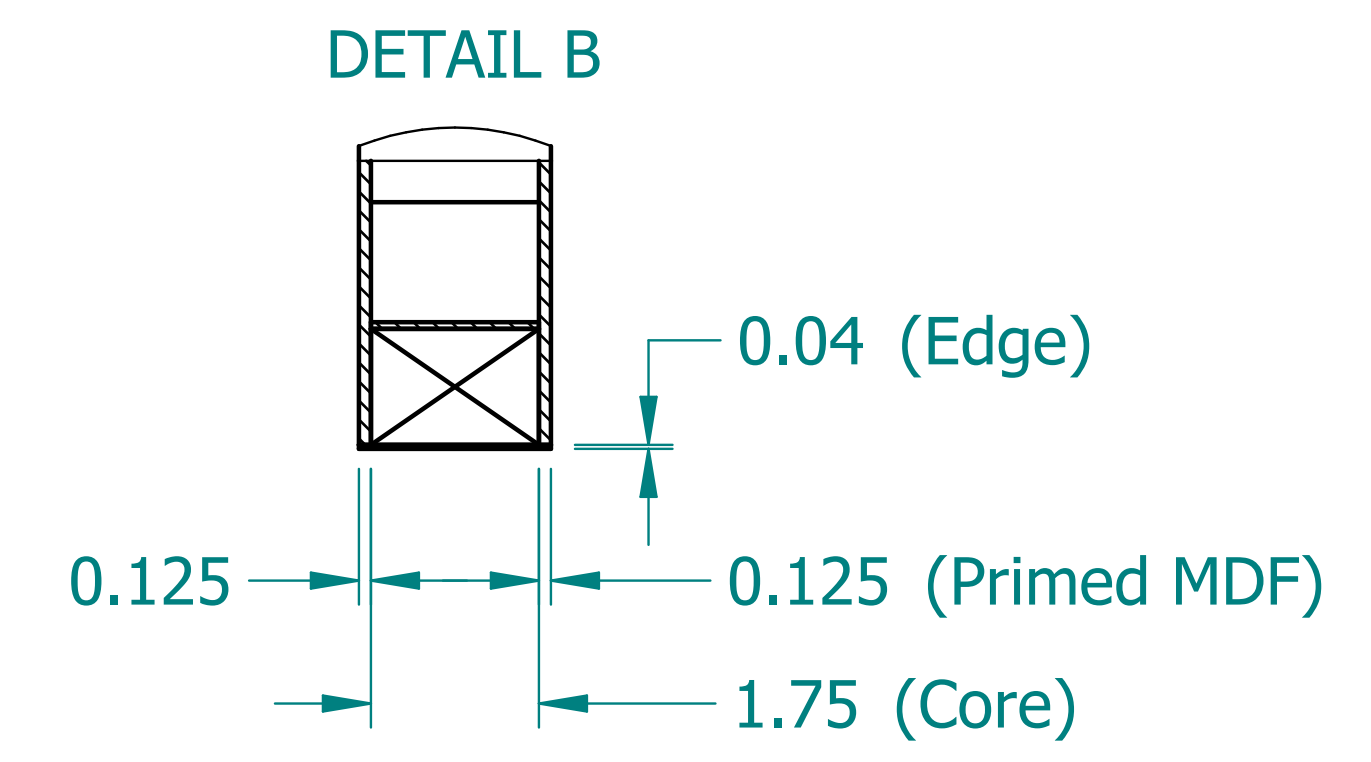

REVISION HISTORY			
REV.	DESCRIPTION	DATE	APPROVED

NAME	DATE	
DRAWN: SAI	03/11/20	
ENG APPR: ERIC	03/11/20	
		TITLE: Paintable Beam
UNLESS OTHERWISE SPECIFIED DIMENSIONS ARE IN 'INCHES'		SUBTITLE: 84"x12"x2"
ANGLES ±0.8° ; 2 PL ±0.040 ; 3 PL ±0.020		PART NO: Beam-068-PG REV: 1.0
		SIZE: 34"x22" SCALE: 0.17 SHEET 1 OF 1
		FILE NAME: Paintable Beam (84.12.2).dft