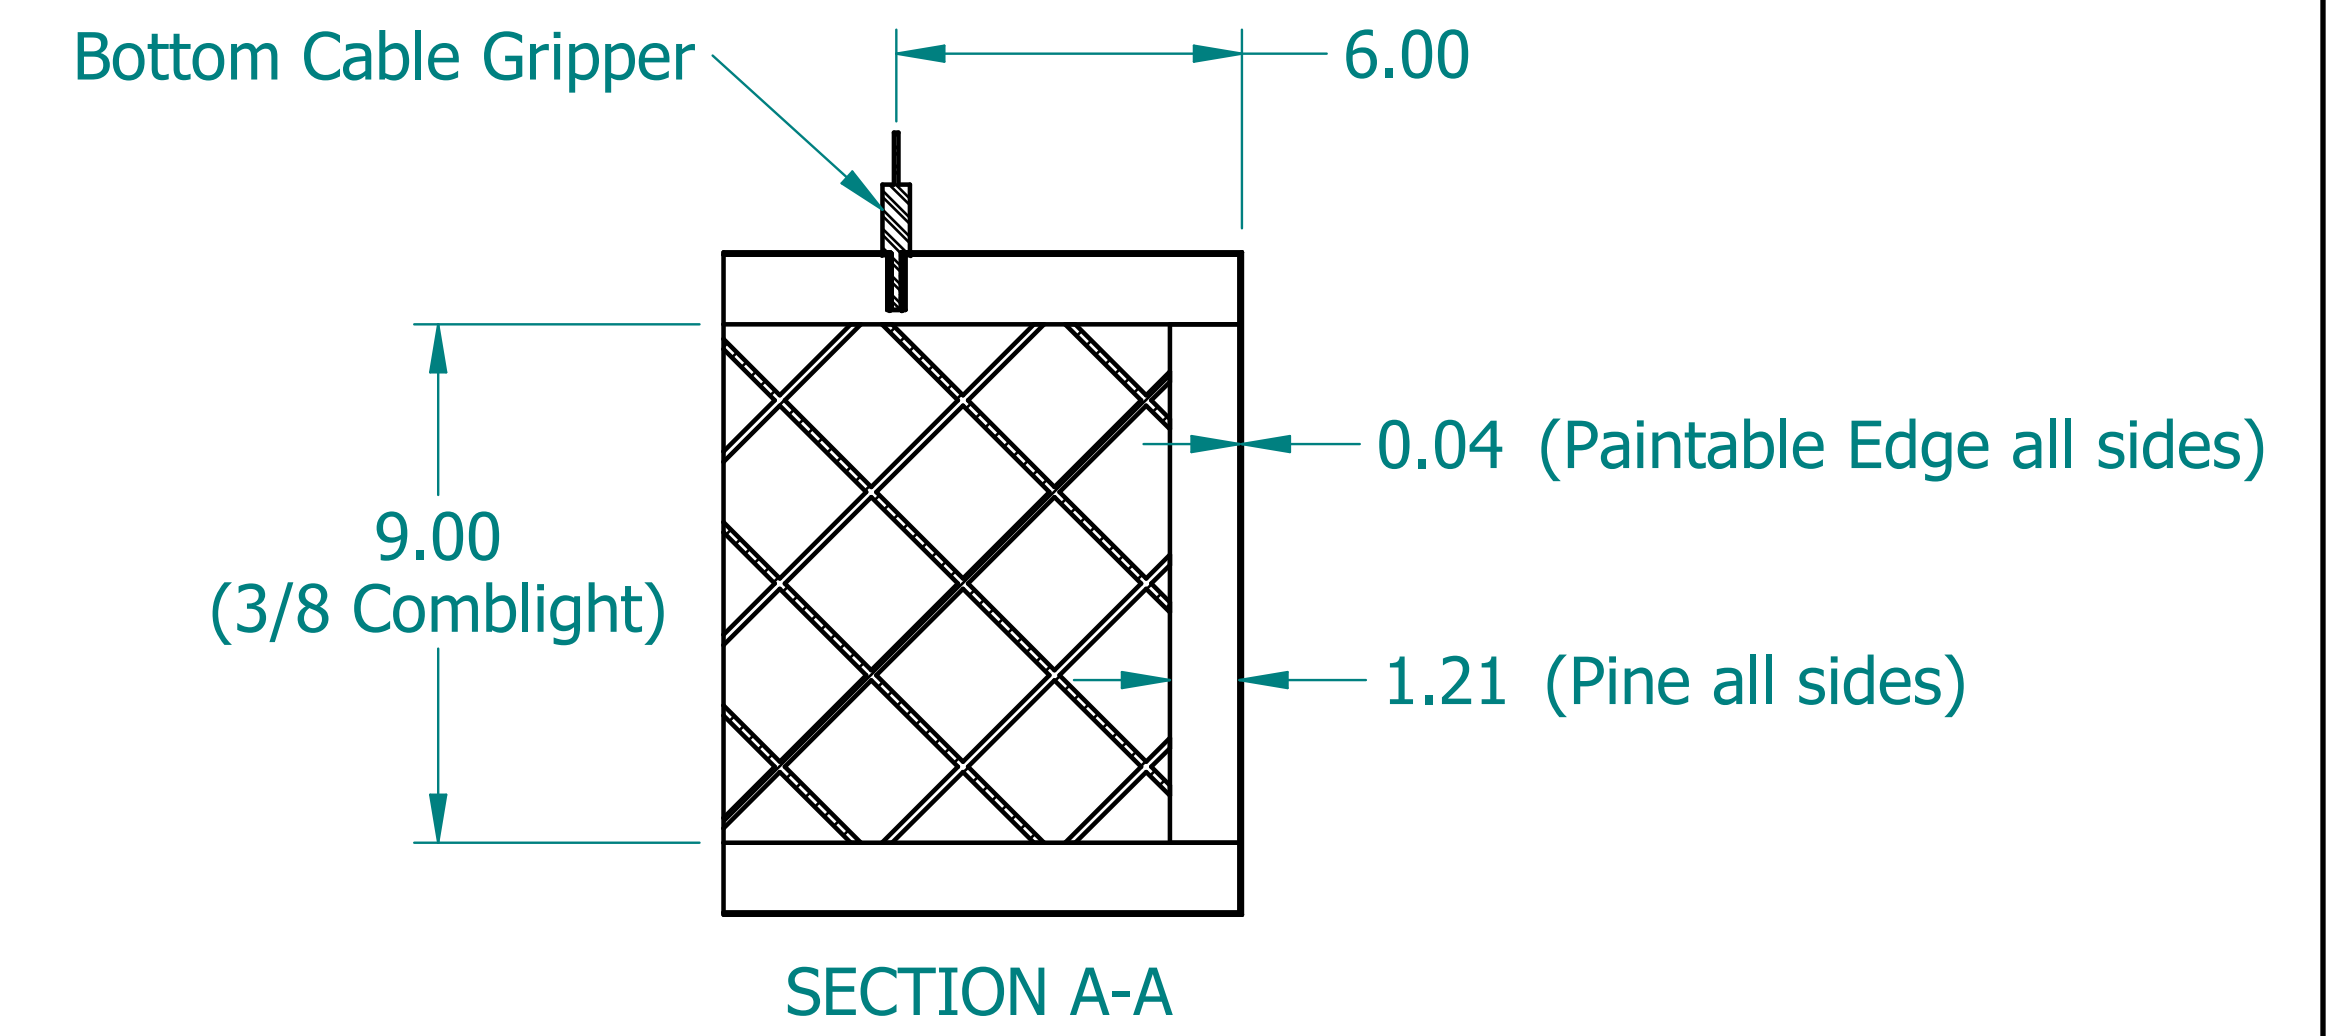

REVISION HISTORY			
REV.	DESCRIPTION	DATE	APPROVED

NAME	DATE	
DRAWN: SAI	03/11/20	
ENG APPR: ERIC	03/11/20	
		TITLE: Paintable Beam
UNLESS OTHERWISE SPECIFIED DIMENSIONS ARE IN 'INCHES'		SUBTITLE: 84"x12"x2"
ANGLES ±0.8° ; 2 PL ±0.040 ; 3 PL ±0.020		PART NO: Beam-068-PG REV: 1.0
		SIZE: 34"x22" SCALE: 0.17 SHEET 1 OF 1
		FILE NAME: Paintable Beam (84.12.2).dft