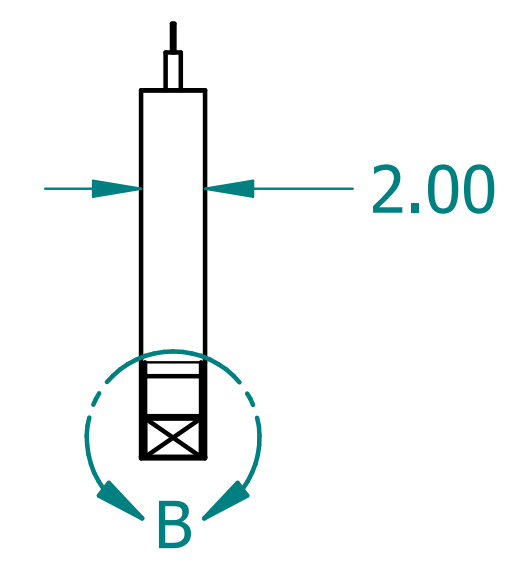

REVISION HISTORY			
REV.	DESCRIPTION	DATE	APPROVED

NAME	DATE	
DRAWN: SAI	03/11/20	
ENG APPR: ERIC	03/11/20	
		TITLE: Paintable Beam
UNLESS OTHERWISE SPECIFIED DIMENSIONS ARE IN 'INCHES'		SUBTITLE: 84"x12"x2"
ANGLES ±0.8° ; 2 PL ±0.040 ; 3 PL ±0.020		PART NO: Beam-068-PG REV: 1.0
		SIZE: 34"x22" SCALE: 0.17 SHEET 1 OF 1
		FILE NAME: Paintable Beam (84.12.2).dft