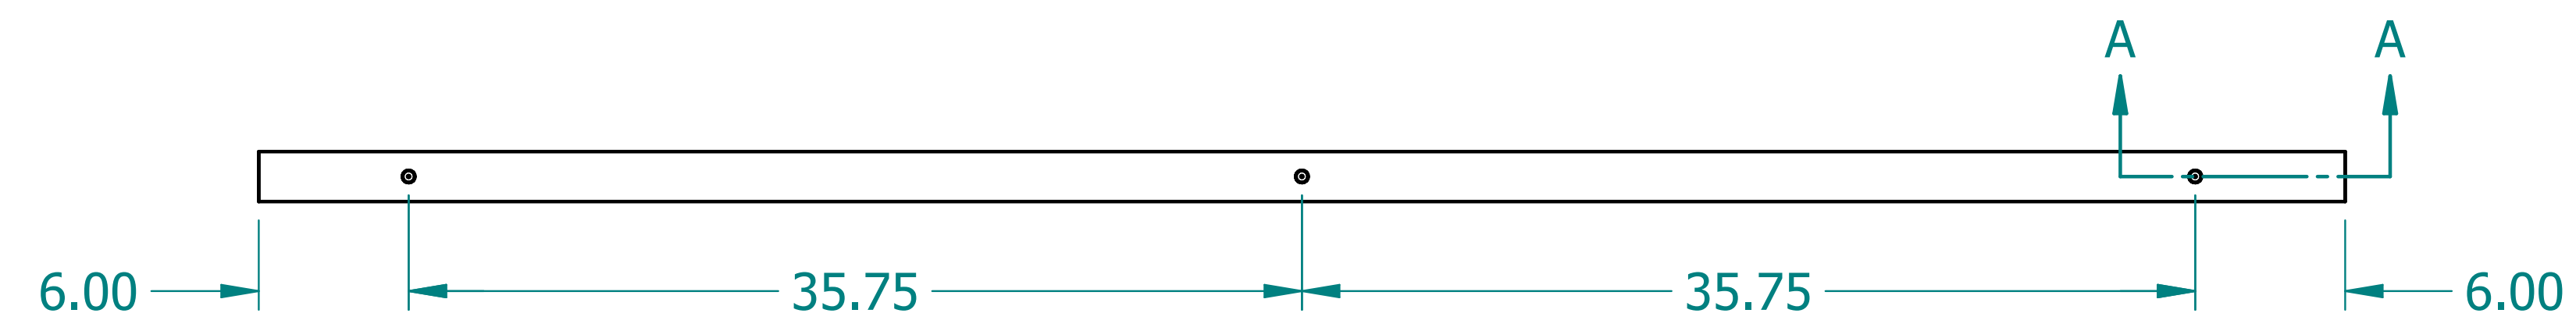

REVISION HISTORY			
REV.	DESCRIPTION	DATE	APPROVED

NAME	DATE	
DRAWN: SAI	03/11/20	
ENG APPR: ERIC	03/11/20	
		TITLE: Paintable Beam
UNLESS OTHERWISE SPECIFIED DIMENSIONS ARE IN 'INCHES'		SUBTITLE: 84"x12"x2"
ANGLES ±0.8° ; 2 PL ±0.040 ; 3 PL ±0.020		PART NO: Beam-068-PG REV: 1.0
		SIZE: 34"x22" SCALE: 0.17 SHEET 1 OF 1
		FILE NAME: Paintable Beam (84.12.2).dft