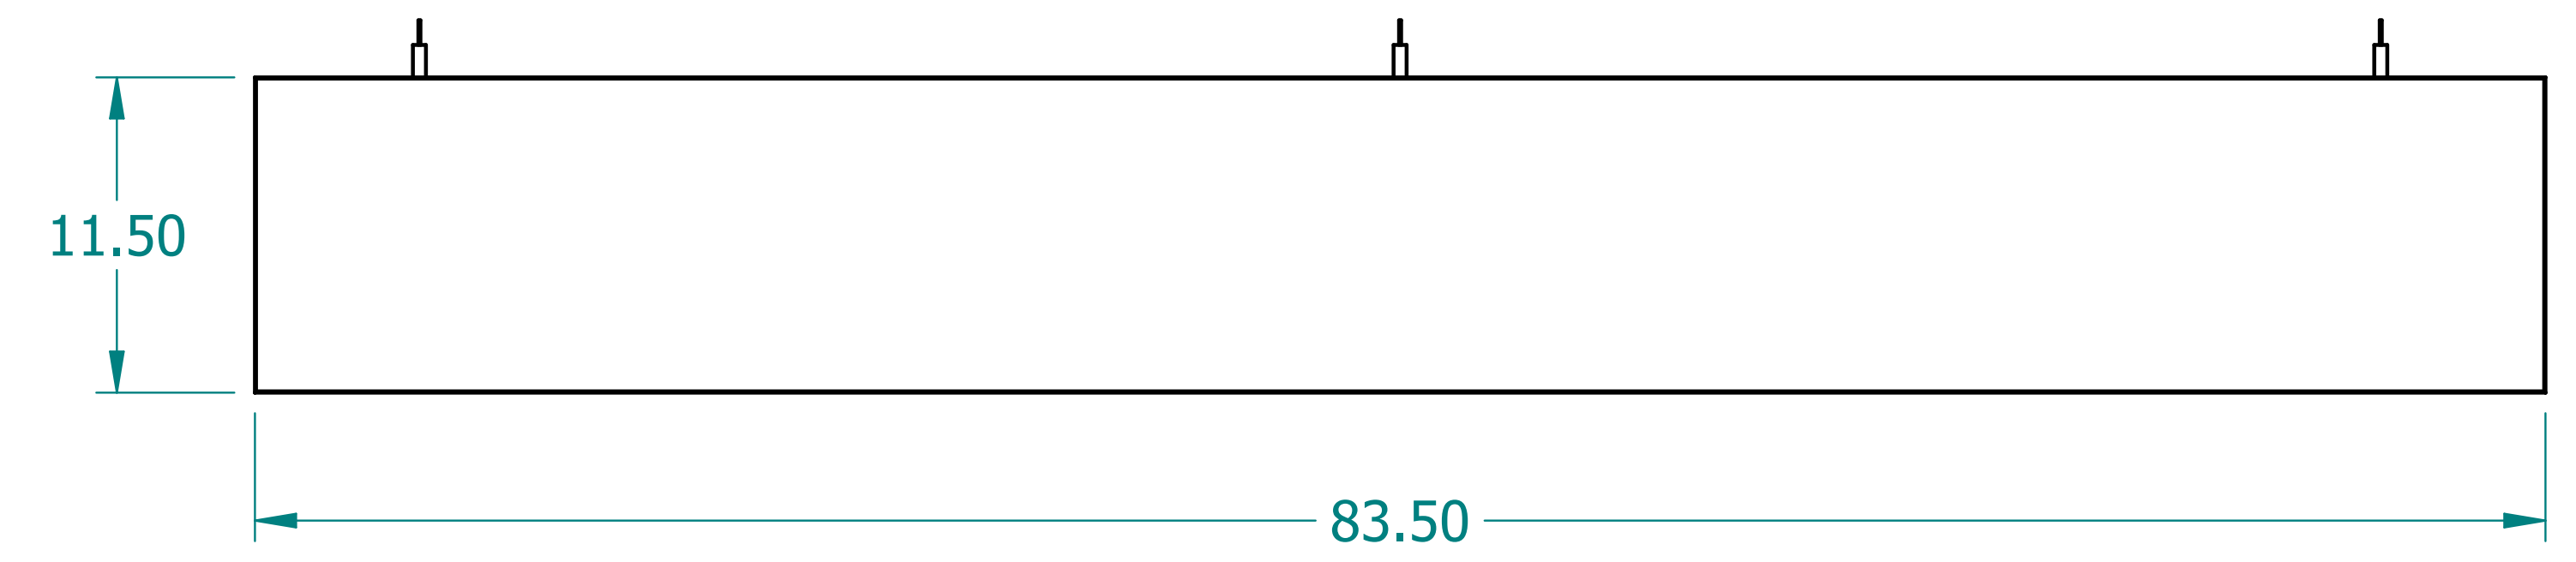

REVISION HISTORY			
REV.	DESCRIPTION	DATE	APPROVED

NAME	DATE	
DRAWN: SAI	03/11/20	
ENG APPR: ERIC	03/11/20	
		TITLE: Paintable Beam
UNLESS OTHERWISE SPECIFIED DIMENSIONS ARE IN 'INCHES'		SUBTITLE: 84"x12"x2"
ANGLES ±0.8° ; 2 PL ±0.040 ; 3 PL ±0.020		PART NO: Beam-068-PG REV: 1.0
		SIZE: 34"x22" SCALE: 0.17 SHEET 1 OF 1
		FILE NAME: Paintable Beam (84.12.2).dft