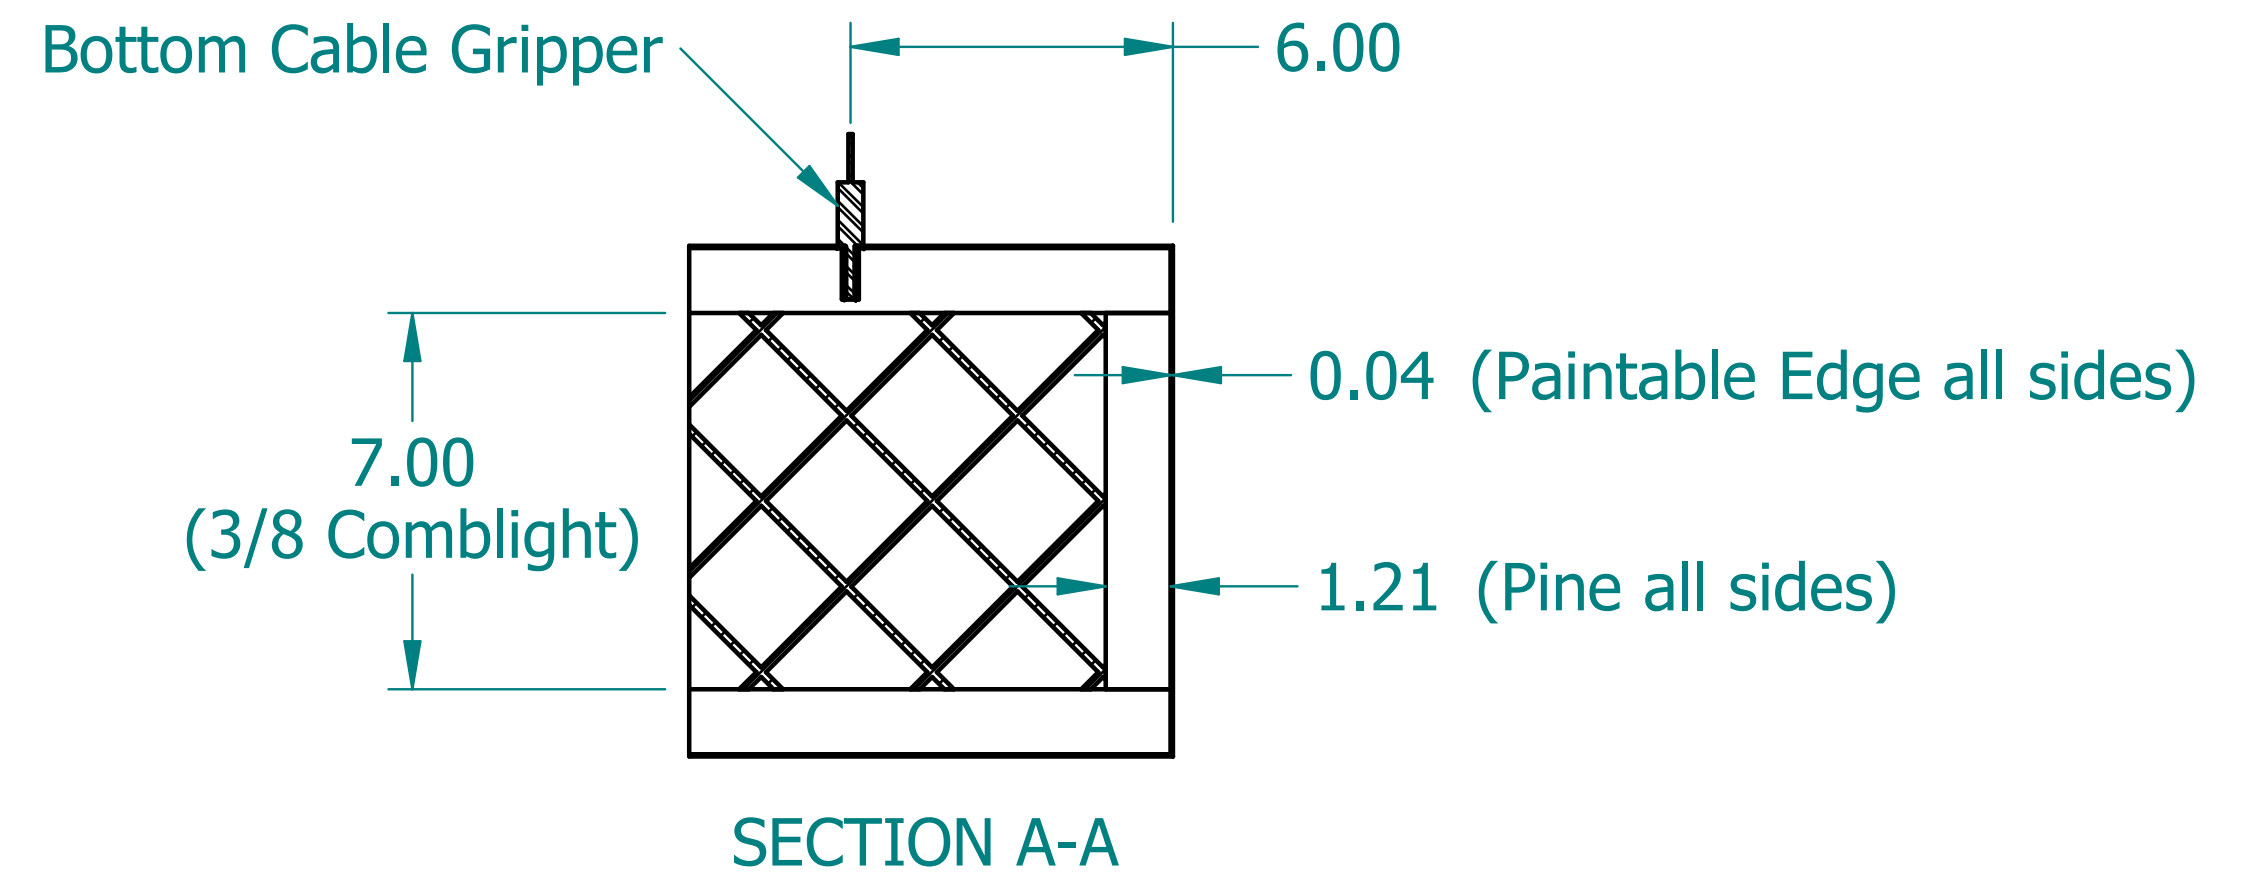

REVISION HISTORY			
REV.	DESCRIPTION	DATE	APPROVED

	NAME	DATE
DRAWN	SAI	03/11/20
ENG APPR	ERIC	03/11/20

UNLESS OTHERWISE SPECIFIED DIMENSIONS ARE IN 'INCHES'
 ANGLES $\pm 0.8^\circ$; 2 PL ± 0.040 ;
 3 PL ± 0.020

TITLE Paintable Beam		
SUBTITLE 96"x10"x1.5"		
PART NO:	Beam-075-PG	REV. 1.0
SIZE: 34"x22"	SCALE: 0.17	SHEET 1 OF 1
FILE NAME: Paintable Beam (96.10.1.5).dft		