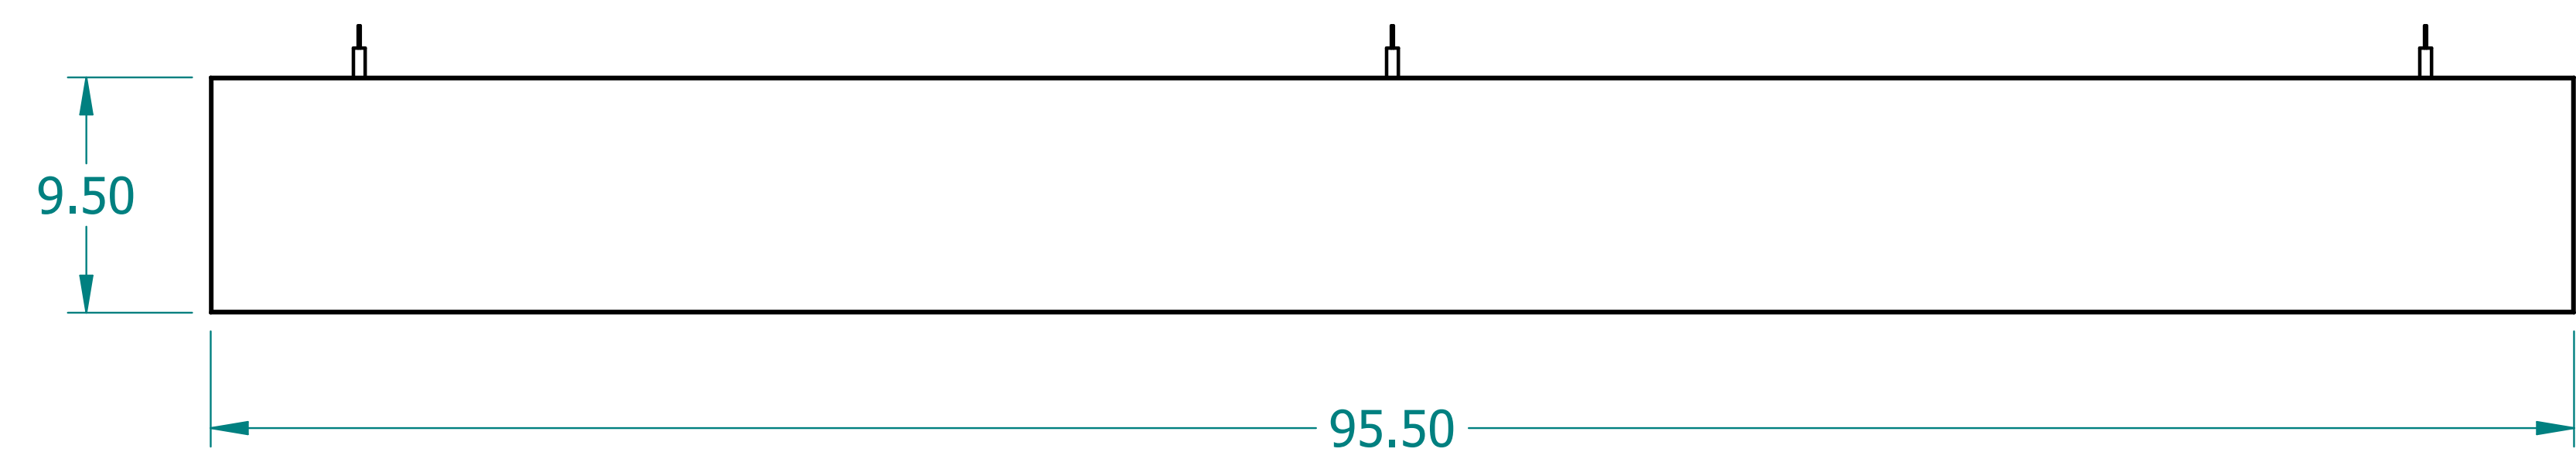

REVISION HISTORY			
REV.	DESCRIPTION	DATE	APPROVED

	NAME	DATE
DRAWN	SAI	03/11/20
ENG APPR	ERIC	03/11/20

UNLESS OTHERWISE SPECIFIED DIMENSIONS ARE IN 'INCHES'
 ANGLES $\pm 0.8^\circ$; 2 PL ± 0.040 ;
 3 PL ± 0.020

TITLE Paintable Beam		
SUBTITLE 96"x10"x1.5"		
PART NO:	Beam-075-PG	REV. 1.0
SIZE: 34"x22"	SCALE: 0.17	SHEET 1 OF 1
FILE NAME: Paintable Beam (96.10.1.5).dft		