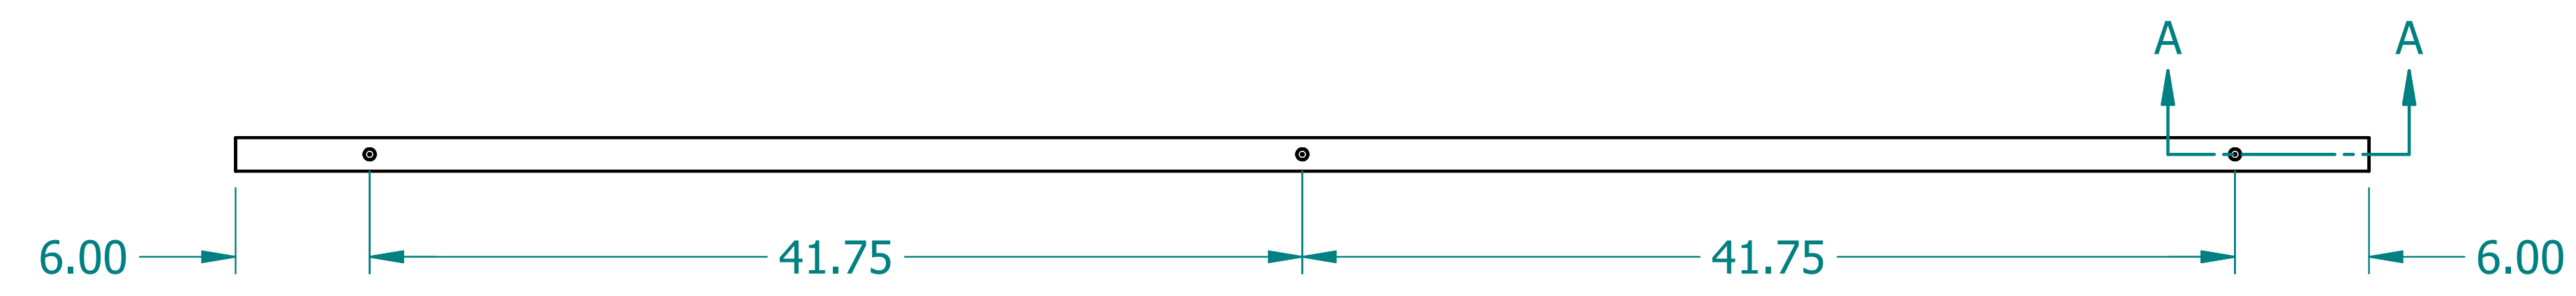

REVISION HISTORY			
REV.	DESCRIPTION	DATE	APPROVED

	NAME	DATE
DRAWN	SAI	03/11/20
ENG APPR	ERIC	03/11/20

UNLESS OTHERWISE SPECIFIED DIMENSIONS ARE IN 'INCHES'
 ANGLES $\pm 0.8^\circ$; 2 PL ± 0.040 ;
 3 PL ± 0.020

TITLE Paintable Beam		
SUBTITLE 96"x10"x1.5"		
PART NO:	Beam-075-PG	REV. 1.0
SIZE: 34"x22"	SCALE: 0.17	SHEET 1 OF 1
FILE NAME: Paintable Beam (96.10.1.5).dft		