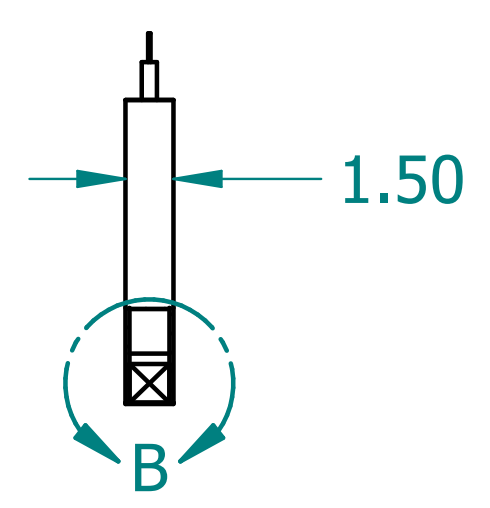

REVISION HISTORY			
REV.	DESCRIPTION	DATE	APPROVED

	NAME	DATE
DRAWN	SAI	03/11/20
ENG APPR	ERIC	03/11/20

UNLESS OTHERWISE SPECIFIED DIMENSIONS ARE IN 'INCHES'
 ANGLES $\pm 0.8^\circ$; 2 PL ± 0.040 ;
 3 PL ± 0.020

TITLE Paintable Beam		
SUBTITLE 96"x10"x1.5"		
PART NO:	Beam-075-PG	REV. 1.0
SIZE: 34"x22"	SCALE: 0.17	SHEET 1 OF 1
FILE NAME: Paintable Beam (96.10.1.5).dft		