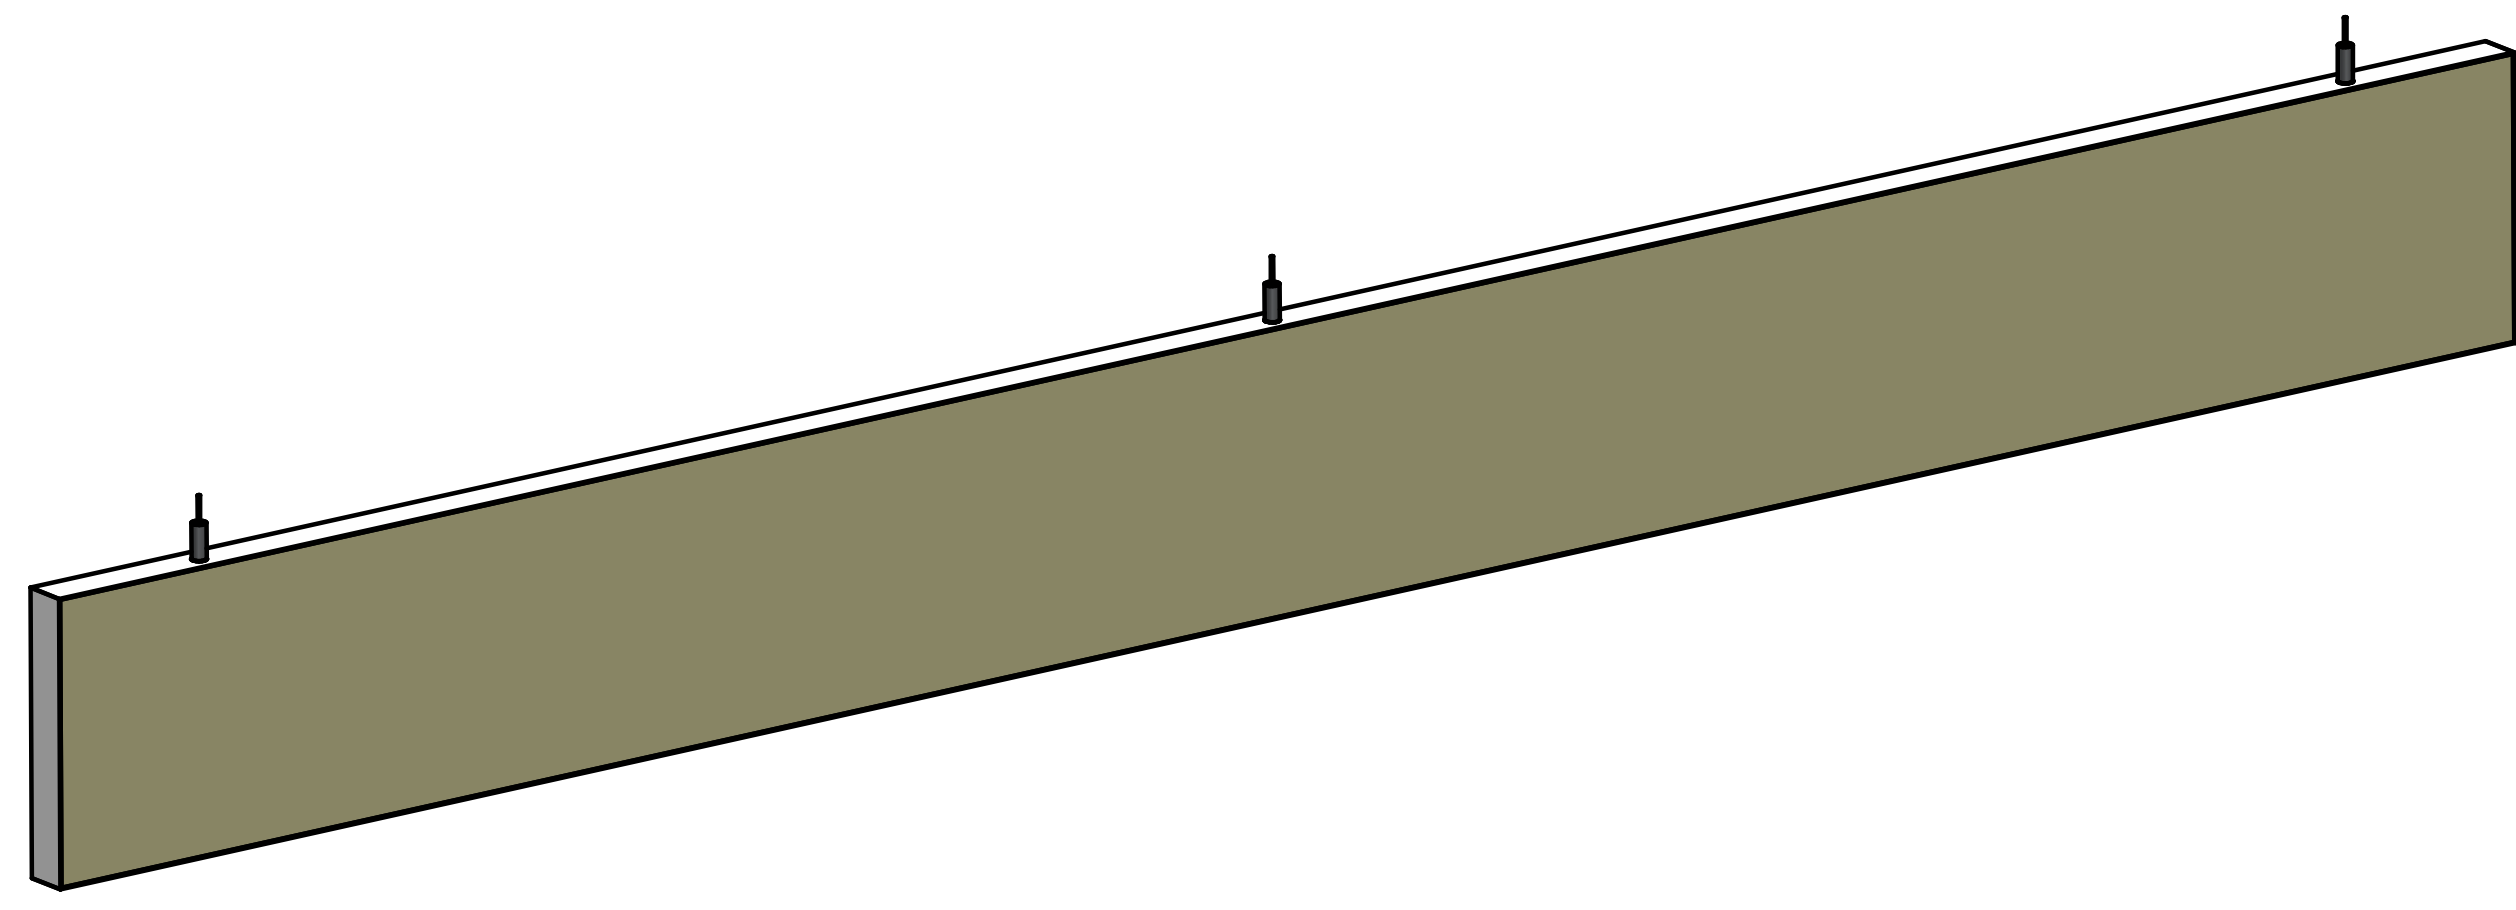

REVISION HISTORY			
REV.	DESCRIPTION	DATE	APPROVED

	NAME	DATE
DRAWN	SAI	03/11/20
ENG APPR	ERIC	03/11/20

UNLESS OTHERWISE SPECIFIED DIMENSIONS ARE IN 'INCHES'
 ANGLES $\pm 0.8^\circ$; 2 PL ± 0.040 ;
 3 PL ± 0.020

TITLE Paintable Beam		
SUBTITLE 96"x10"x1.5"		
PART NO:	Beam-075-PG	REV. 1.0
SIZE: 34"x22"	SCALE: 0.17	SHEET 1 OF 1
FILE NAME: Paintable Beam (96.10.1.5).dft		