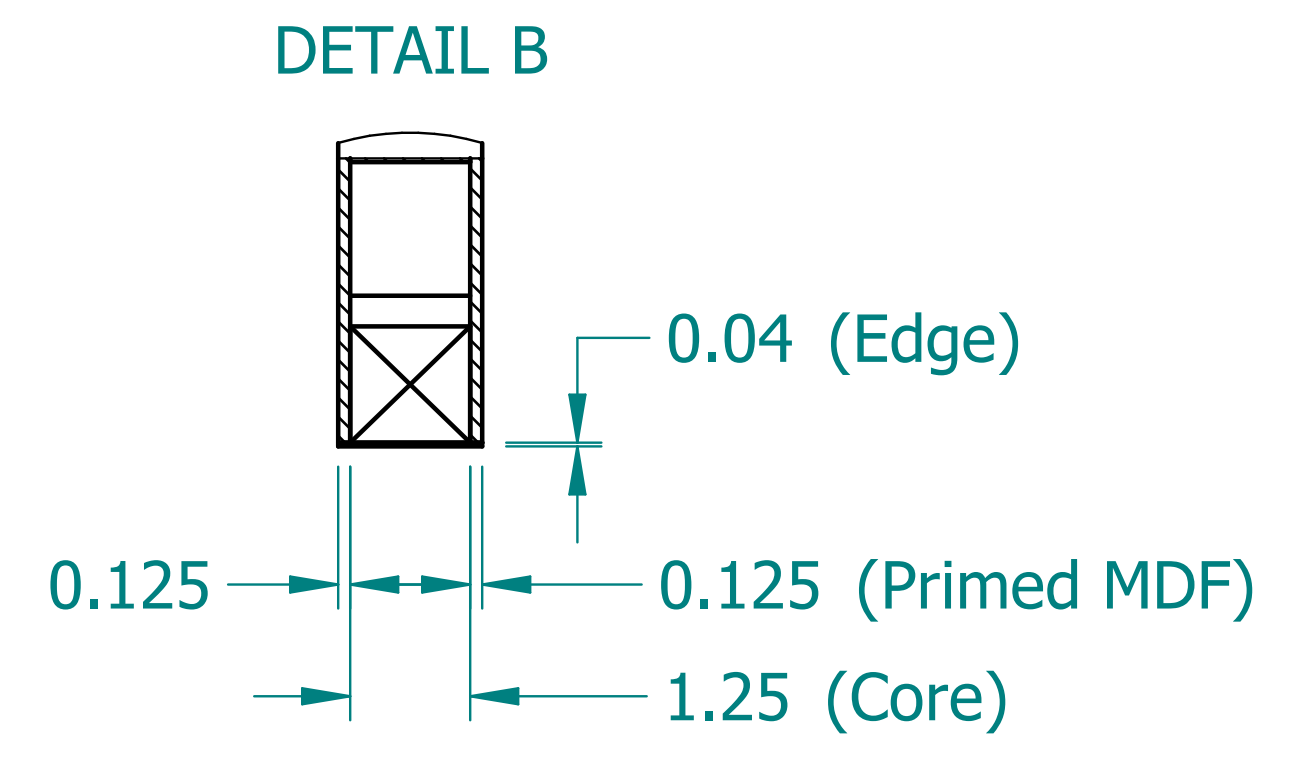

REVISION HISTORY			
REV.	DESCRIPTION	DATE	APPROVED

	NAME	DATE
DRAWN	SAI	03/11/20
ENG APPR	ERIC	03/11/20

UNLESS OTHERWISE SPECIFIED DIMENSIONS ARE IN 'INCHES'
 ANGLES $\pm 0.8^\circ$; 2 PL ± 0.040 ;
 3 PL ± 0.020

TITLE Paintable Beam		
SUBTITLE 96"x10"x1.5"		
PART NO:	Beam-075-PG	REV. 1.0
SIZE: 34"x22"	SCALE: 0.17	SHEET 1 OF 1
FILE NAME: Paintable Beam (96.10.1.5).dft		