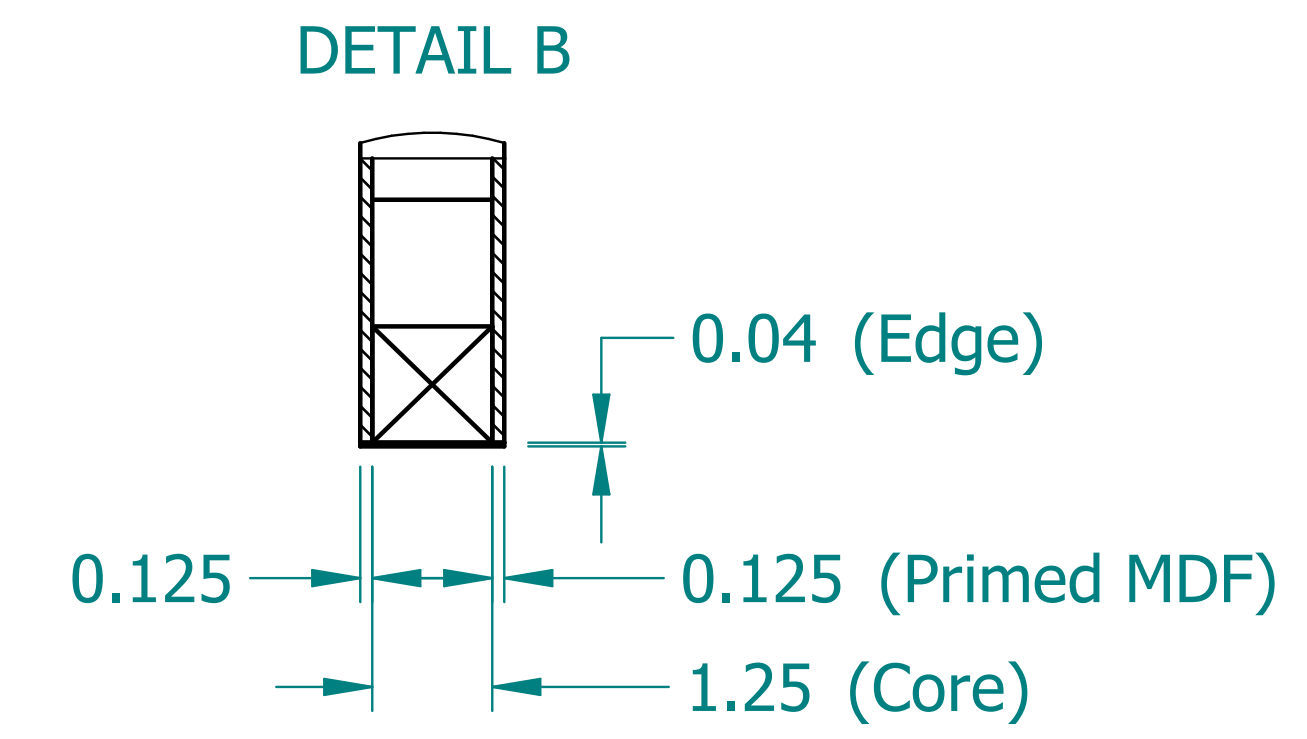

REVISION HISTORY			
REV.	DESCRIPTION	DATE	APPROVED

	NAME	DATE
DRAWN	SAI	03/11/20
ENG APPR	ERIC	03/11/20

UNLESS OTHERWISE SPECIFIED DIMENSIONS ARE IN 'INCHES'  
 ANGLES  $\pm 0.8^\circ$  ; 2 PL  $\pm 0.040$  ;  
 3 PL  $\pm 0.020$

TITLE <b>Paintable Beam</b>		
SUBTITLE 96"x12"x1.5"		
PART NO:	Beam-076-PG	REV. 1.0
SIZE: 34"x22"	SCALE: 0.17	SHEET 1 OF 1
FILE NAME: Paintable Beam (96.12.1.5).dft		