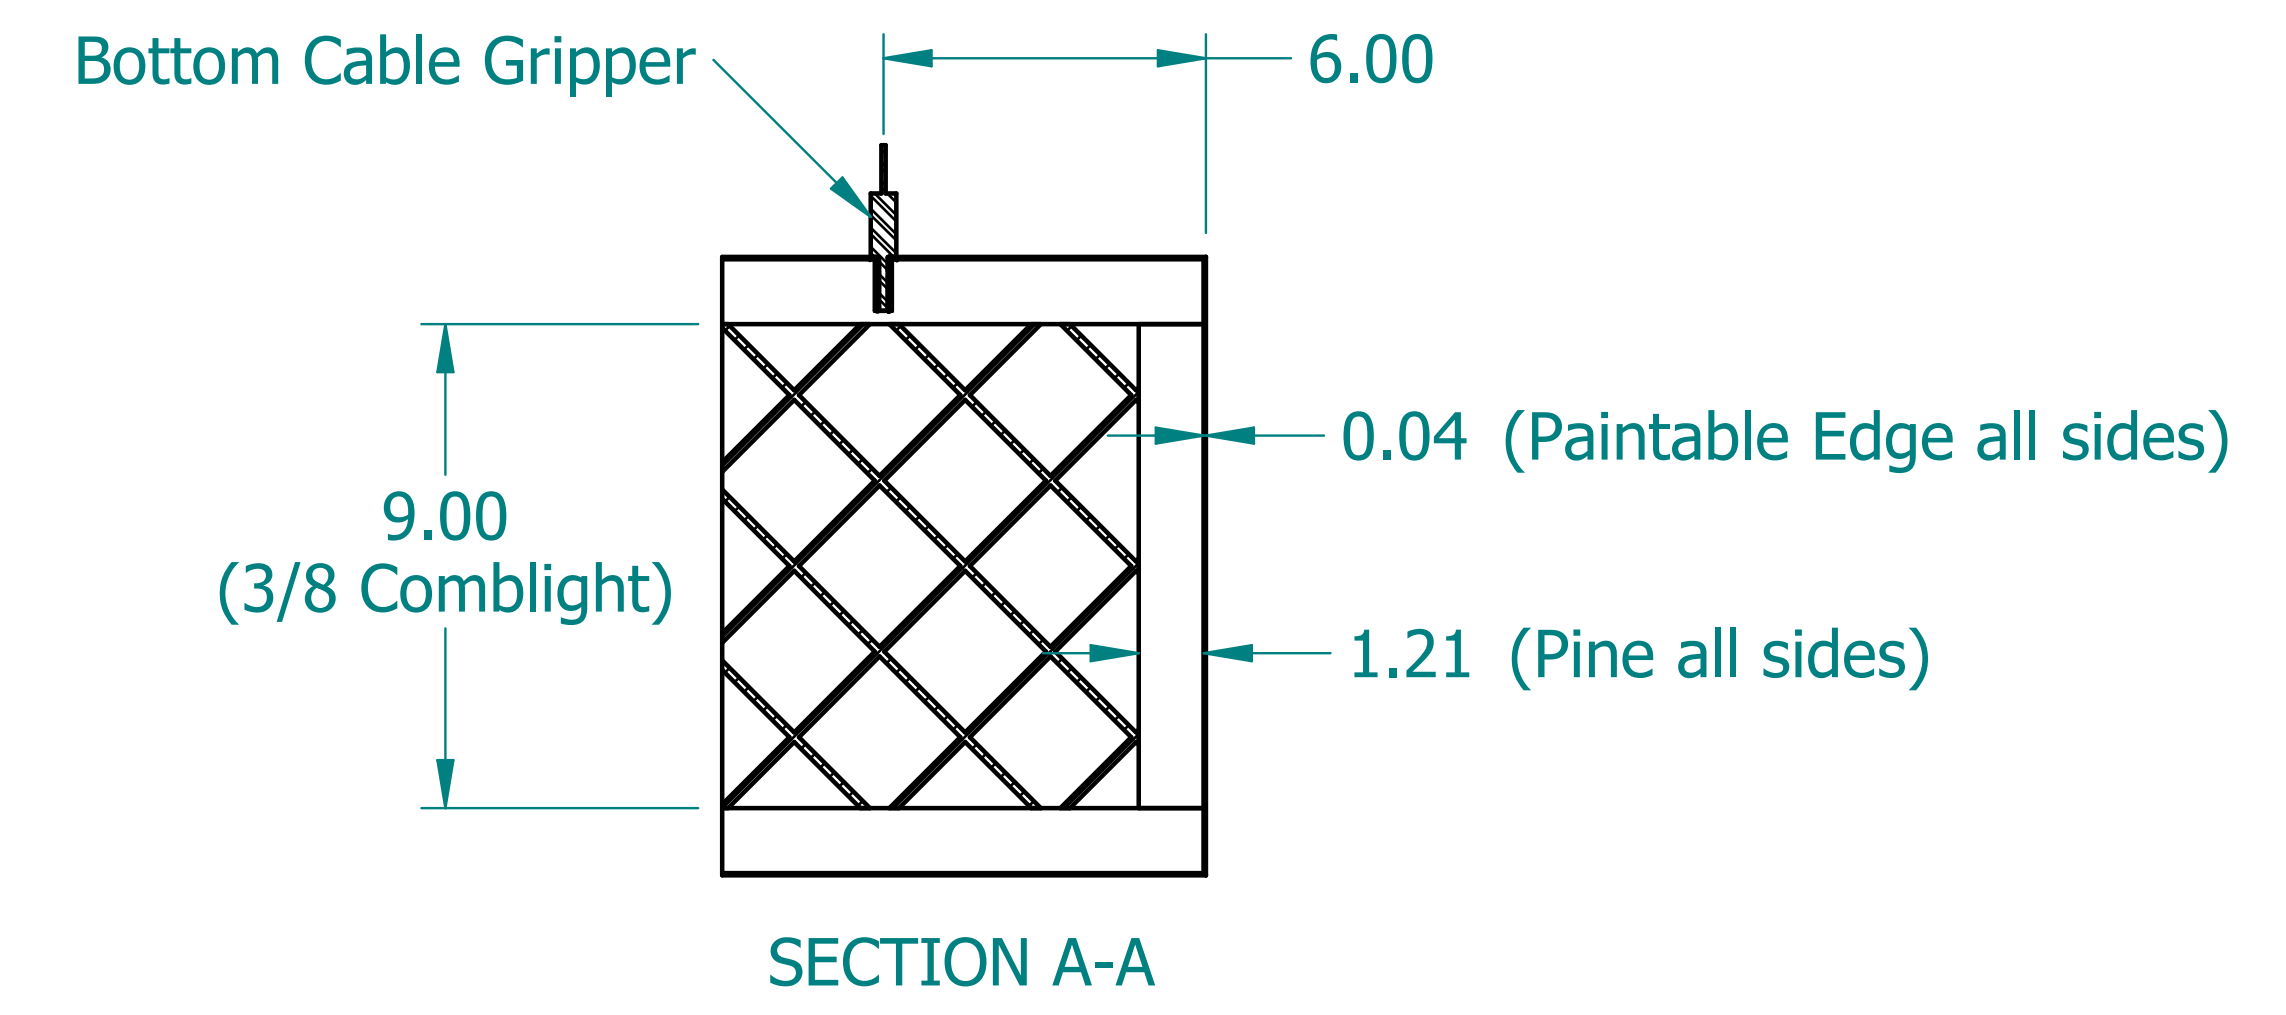

REVISION HISTORY			
REV.	DESCRIPTION	DATE	APPROVED

	NAME	DATE
DRAWN	SAI	03/11/20
ENG APPR	ERIC	03/11/20

UNLESS OTHERWISE SPECIFIED DIMENSIONS ARE IN 'INCHES'  
 ANGLES  $\pm 0.8^\circ$  ; 2 PL  $\pm 0.040$  ;  
 3 PL  $\pm 0.020$

TITLE <b>Paintable Beam</b>		
SUBTITLE 96"x12"x1.5"		
PART NO:	Beam-076-PG	REV. 1.0
SIZE: 34"x22"	SCALE: 0.17	SHEET 1 OF 1
FILE NAME: Paintable Beam (96.12.1.5).dft		