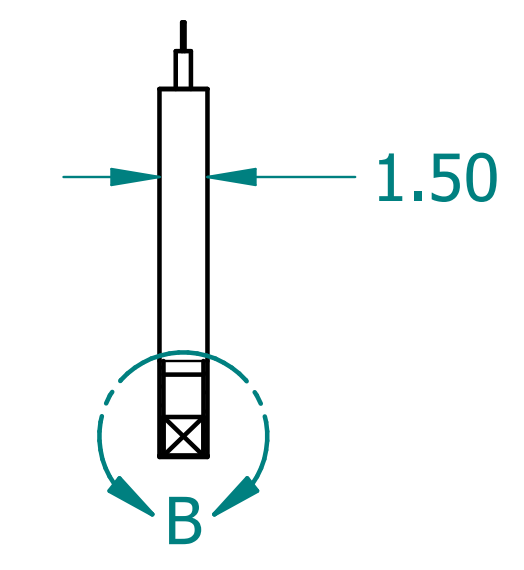

REVISION HISTORY			
REV.	DESCRIPTION	DATE	APPROVED

	NAME	DATE
DRAWN	SAI	03/11/20
ENG APPR	ERIC	03/11/20

UNLESS OTHERWISE SPECIFIED DIMENSIONS ARE IN 'INCHES'  
 ANGLES  $\pm 0.8^\circ$  ; 2 PL  $\pm 0.040$  ;  
 3 PL  $\pm 0.020$

TITLE <b>Paintable Beam</b>		
SUBTITLE 96"x12"x1.5"		
PART NO:	Beam-076-PG	REV. 1.0
SIZE: 34"x22"	SCALE: 0.17	SHEET 1 OF 1
FILE NAME: Paintable Beam (96.12.1.5).dft		