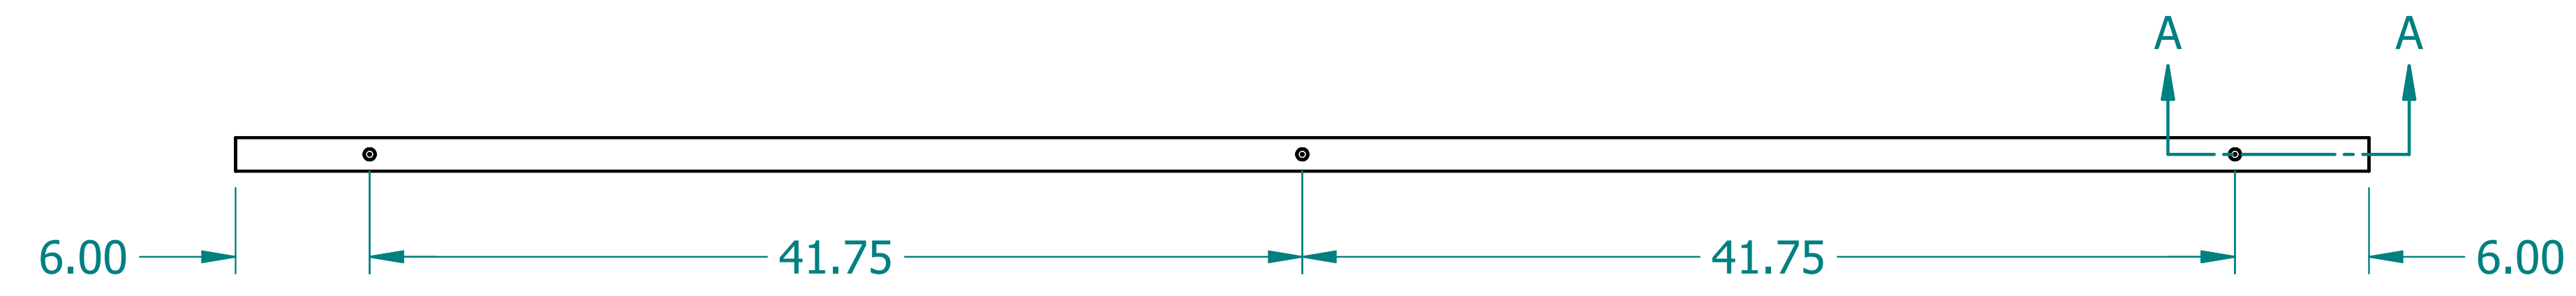

REVISION HISTORY			
REV.	DESCRIPTION	DATE	APPROVED

	NAME	DATE
DRAWN	SAI	03/11/20
ENG APPR	ERIC	03/11/20

UNLESS OTHERWISE SPECIFIED DIMENSIONS ARE IN 'INCHES'  
 ANGLES  $\pm 0.8^\circ$  ; 2 PL  $\pm 0.040$  ;  
 3 PL  $\pm 0.020$

TITLE <b>Paintable Beam</b>		
SUBTITLE 96"x12"x1.5"		
PART NO:	Beam-076-PG	REV. 1.0
SIZE: 34"x22"	SCALE: 0.17	SHEET 1 OF 1
FILE NAME: Paintable Beam (96.12.1.5).dft		