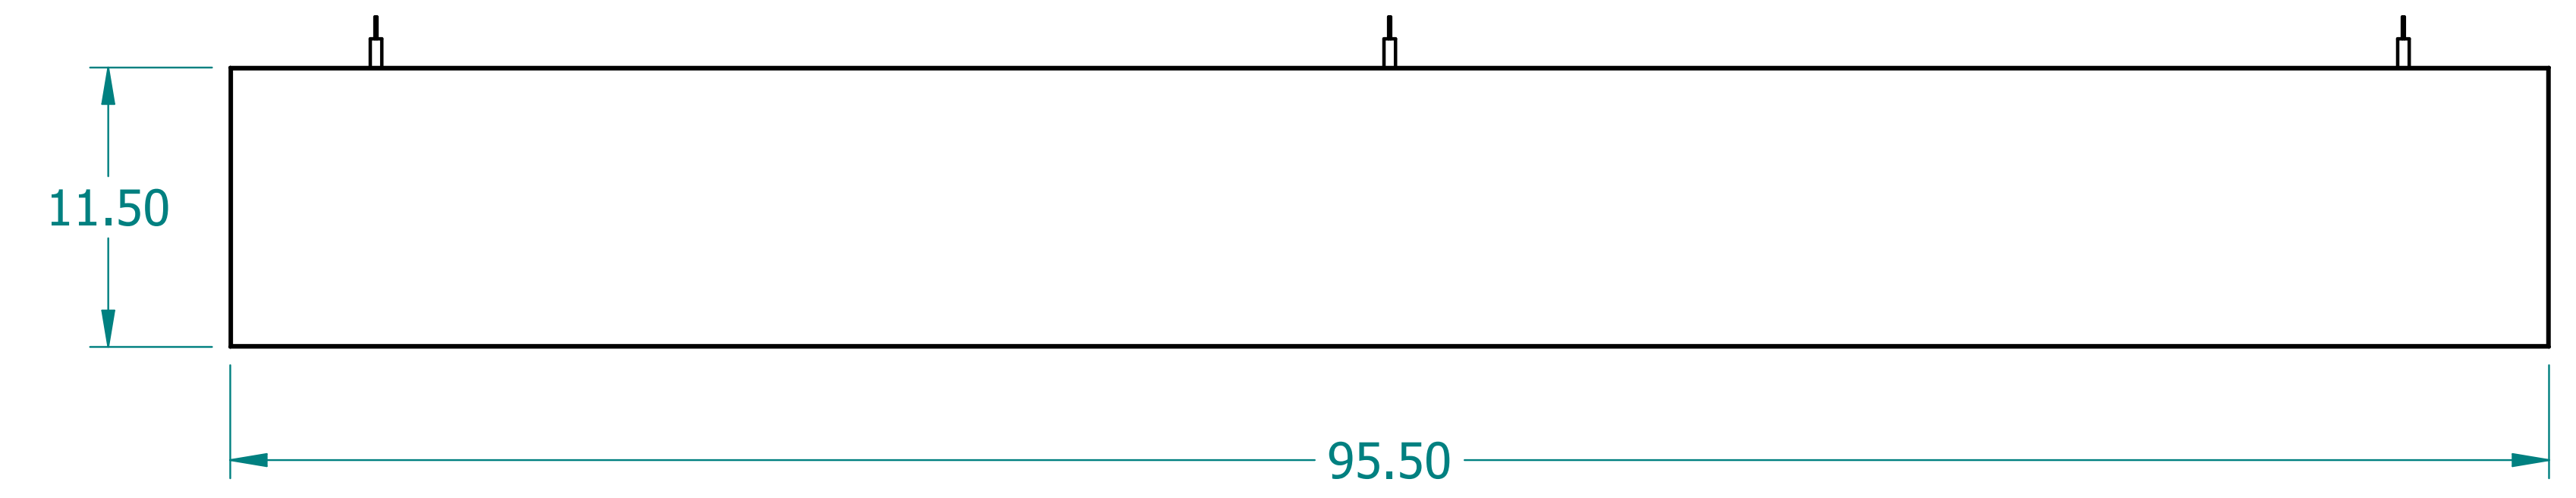

REVISION HISTORY			
REV.	DESCRIPTION	DATE	APPROVED

	NAME	DATE
DRAWN	SAI	03/11/20
ENG APPR	ERIC	03/11/20

UNLESS OTHERWISE SPECIFIED DIMENSIONS ARE IN 'INCHES'  
 ANGLES  $\pm 0.8^\circ$  ; 2 PL  $\pm 0.040$  ;  
 3 PL  $\pm 0.020$

TITLE <b>Paintable Beam</b>		
SUBTITLE 96"x12"x1.5"		
PART NO:	Beam-076-PG	REV. 1.0
SIZE: 34"x22"	SCALE: 0.17	SHEET 1 OF 1
FILE NAME: Paintable Beam (96.12.1.5).dft		