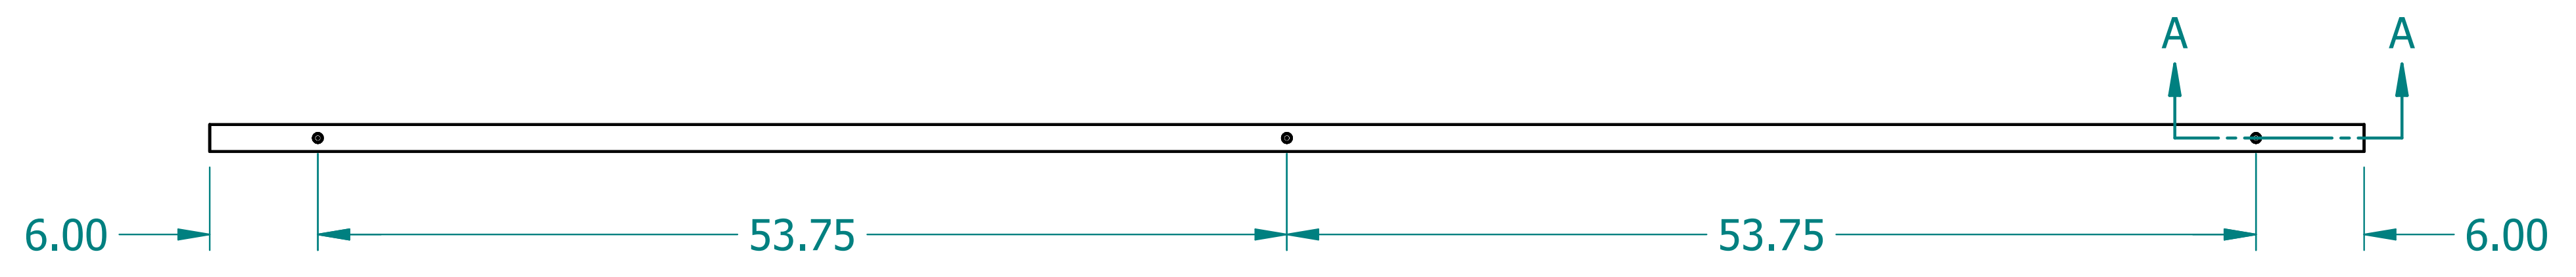

REVISION HISTORY			
REV.	DESCRIPTION	DATE	APPROVED

	NAME	DATE
DRAWN	SAI	03/11/20
ENG APPR	ERIC	03/11/20

  
 UNLESS OTHERWISE SPECIFIED  
 DIMENSIONS ARE IN  
**'INCHES'**  
 ANGLES  $\pm 0.8^\circ$  ; 2 PL  $\pm 0.040$  ;  
 3 PL  $\pm 0.020$

TITLE		<b>Paintable Beam</b>	
SUBTITLE		120"x6"x1.5"	
PART NO:	Beam-093-PG	REV.	1.0
SIZE: 34"x22"	SCALE: 0.14	SHEET 1 OF 1	
FILE NAME: Paintable Beam (120.6.1.5).dft			