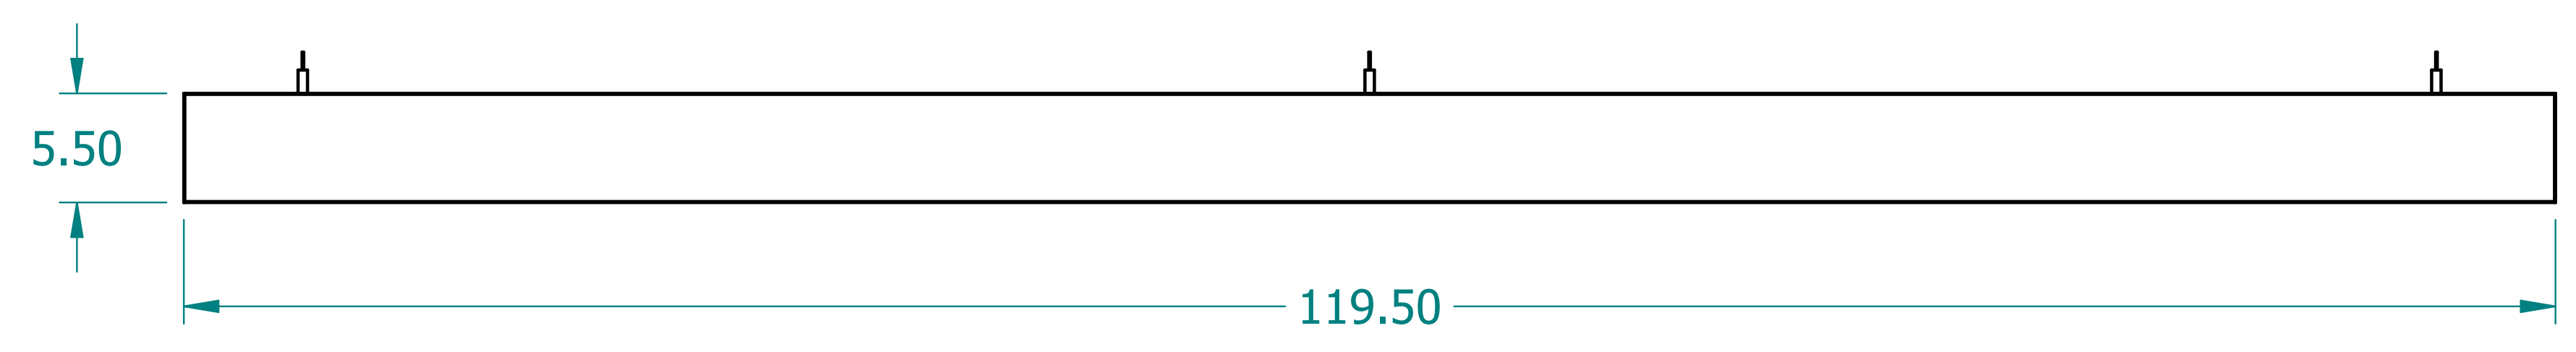

REVISION HISTORY			
REV.	DESCRIPTION	DATE	APPROVED

	NAME	DATE
DRAWN	SAI	03/11/20
ENG APPR	ERIC	03/11/20

  
 UNLESS OTHERWISE SPECIFIED  
 DIMENSIONS ARE IN  
**'INCHES'**  
 ANGLES  $\pm 0.8^\circ$  ; 2 PL  $\pm 0.040$  ;  
 3 PL  $\pm 0.020$

TITLE		<b>Paintable Beam</b>	
SUBTITLE		120"x6"x1.5"	
PART NO:	Beam-093-PG	REV.	1.0
SIZE: 34"x22"	SCALE: 0.14	SHEET 1 OF 1	
FILE NAME: Paintable Beam (120.6.1.5).dft			