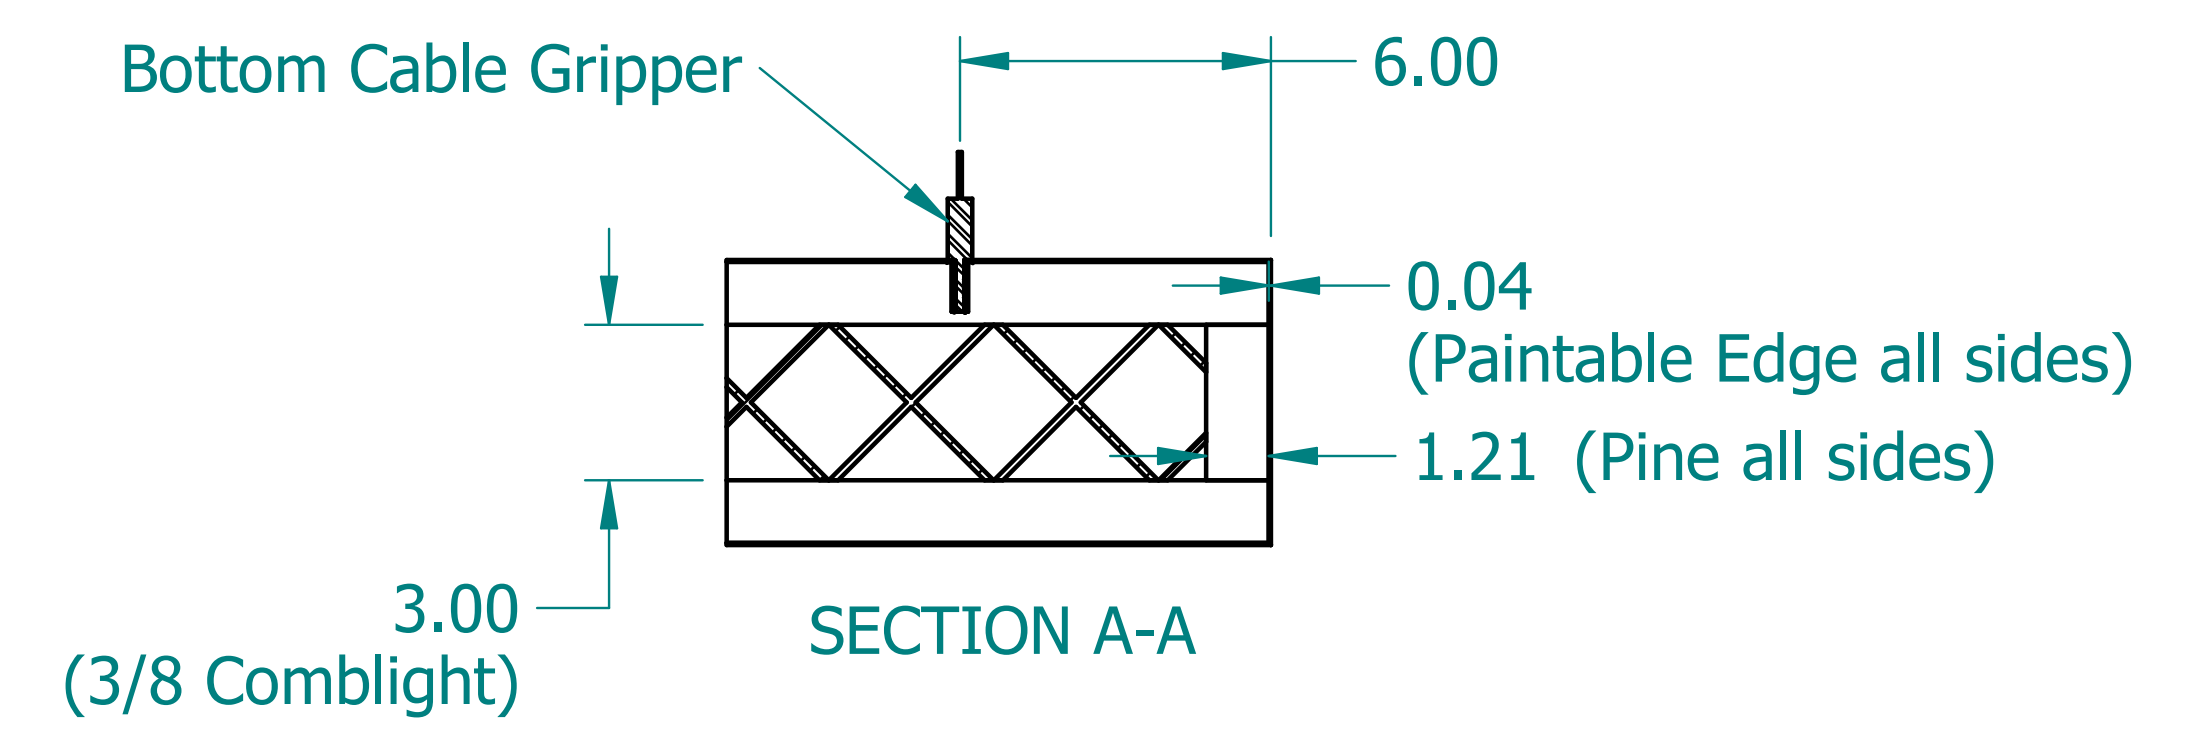

REVISION HISTORY			
REV.	DESCRIPTION	DATE	APPROVED

	NAME	DATE
DRAWN	SAI	03/11/20
ENG APPR	ERIC	03/11/20

  
 UNLESS OTHERWISE SPECIFIED  
 DIMENSIONS ARE IN  
**'INCHES'**  
 ANGLES  $\pm 0.8^\circ$  ; 2 PL  $\pm 0.040$  ;  
 3 PL  $\pm 0.020$

TITLE		<b>Paintable Beam</b>	
SUBTITLE		120"x6"x1.5"	
PART NO:	Beam-093-PG	REV.	1.0
SIZE: 34"x22"	SCALE: 0.14	SHEET 1 OF 1	
FILE NAME: Paintable Beam (120.6.1.5).dft			