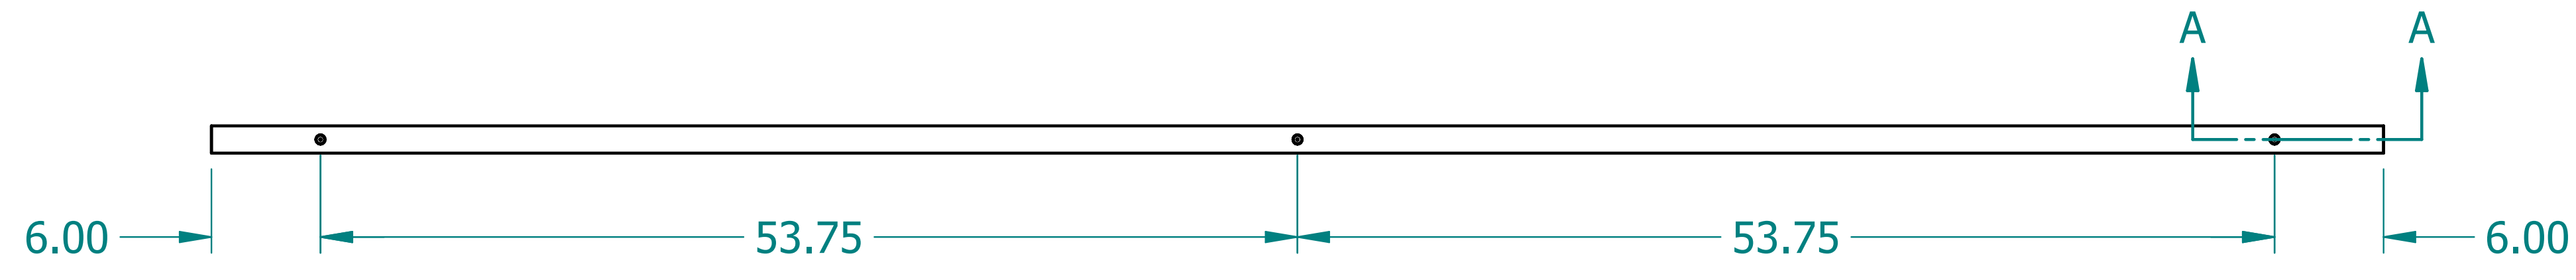

REVISION HISTORY			
REV.	DESCRIPTION	DATE	APPROVED

	NAME	DATE
DRAWN	SAI	03/11/20
ENG APPR	ERIC	03/11/20

UNLESS OTHERWISE SPECIFIED DIMENSIONS ARE IN 'INCHES'
 ANGLES $\pm 0.8^\circ$; 2 PL ± 0.040 ;
 3 PL ± 0.020

TITLE Paintable Beam		
SUBTITLE 120"x8"x1.5"		
PART NO:	Beam-094-PG	REV. 1.0
SIZE: 34"x22"	SCALE: 0.14	SHEET 1 OF 1
FILE NAME: Paintable Beam (120.8.1.5).dft		