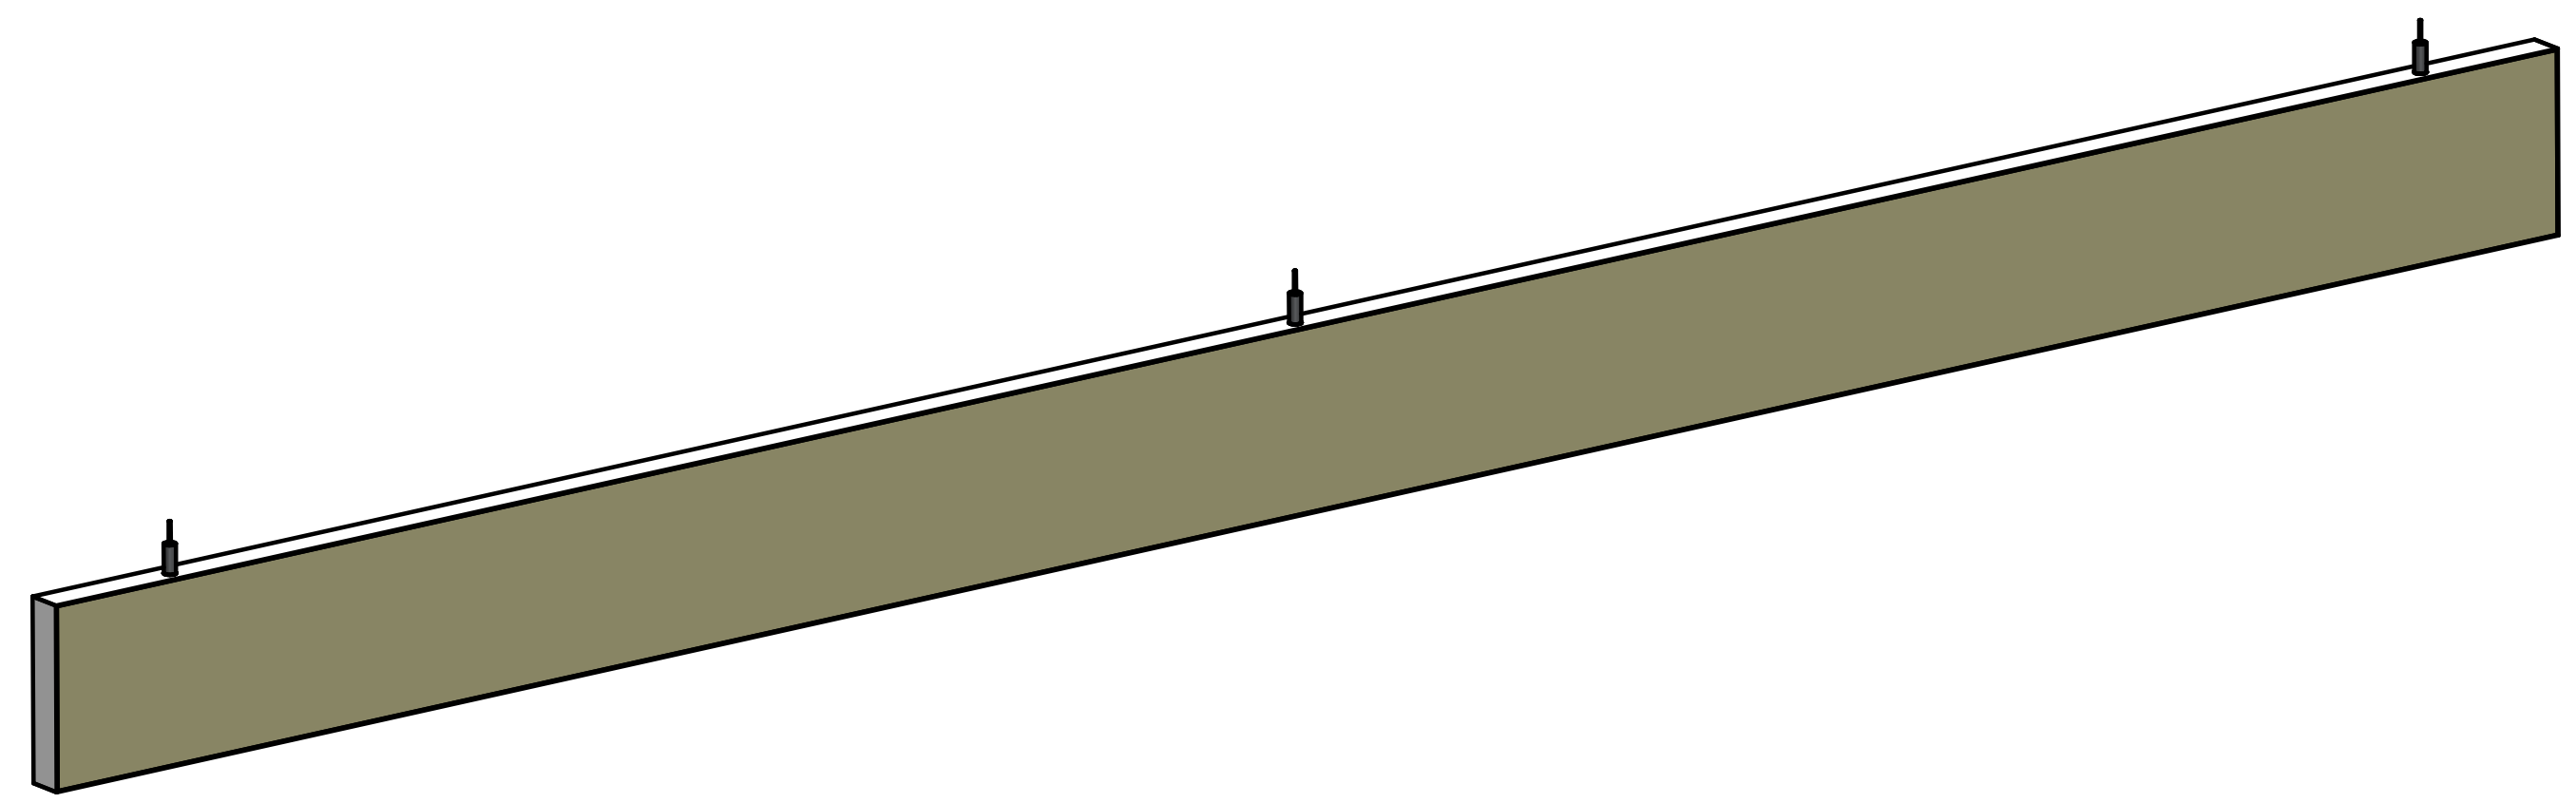

REVISION HISTORY			
REV.	DESCRIPTION	DATE	APPROVED

	NAME	DATE
DRAWN	SAI	03/11/20
ENG APPR	ERIC	03/11/20

UNLESS OTHERWISE SPECIFIED DIMENSIONS ARE IN 'INCHES'
 ANGLES $\pm 0.8^\circ$; 2 PL ± 0.040 ;
 3 PL ± 0.020

TITLE Paintable Beam		
SUBTITLE 120"x8"x1.5"		
PART NO:	Beam-094-PG	REV. 1.0
SIZE: 34"x22"	SCALE: 0.14	SHEET 1 OF 1
FILE NAME: Paintable Beam (120.8.1.5).dft		