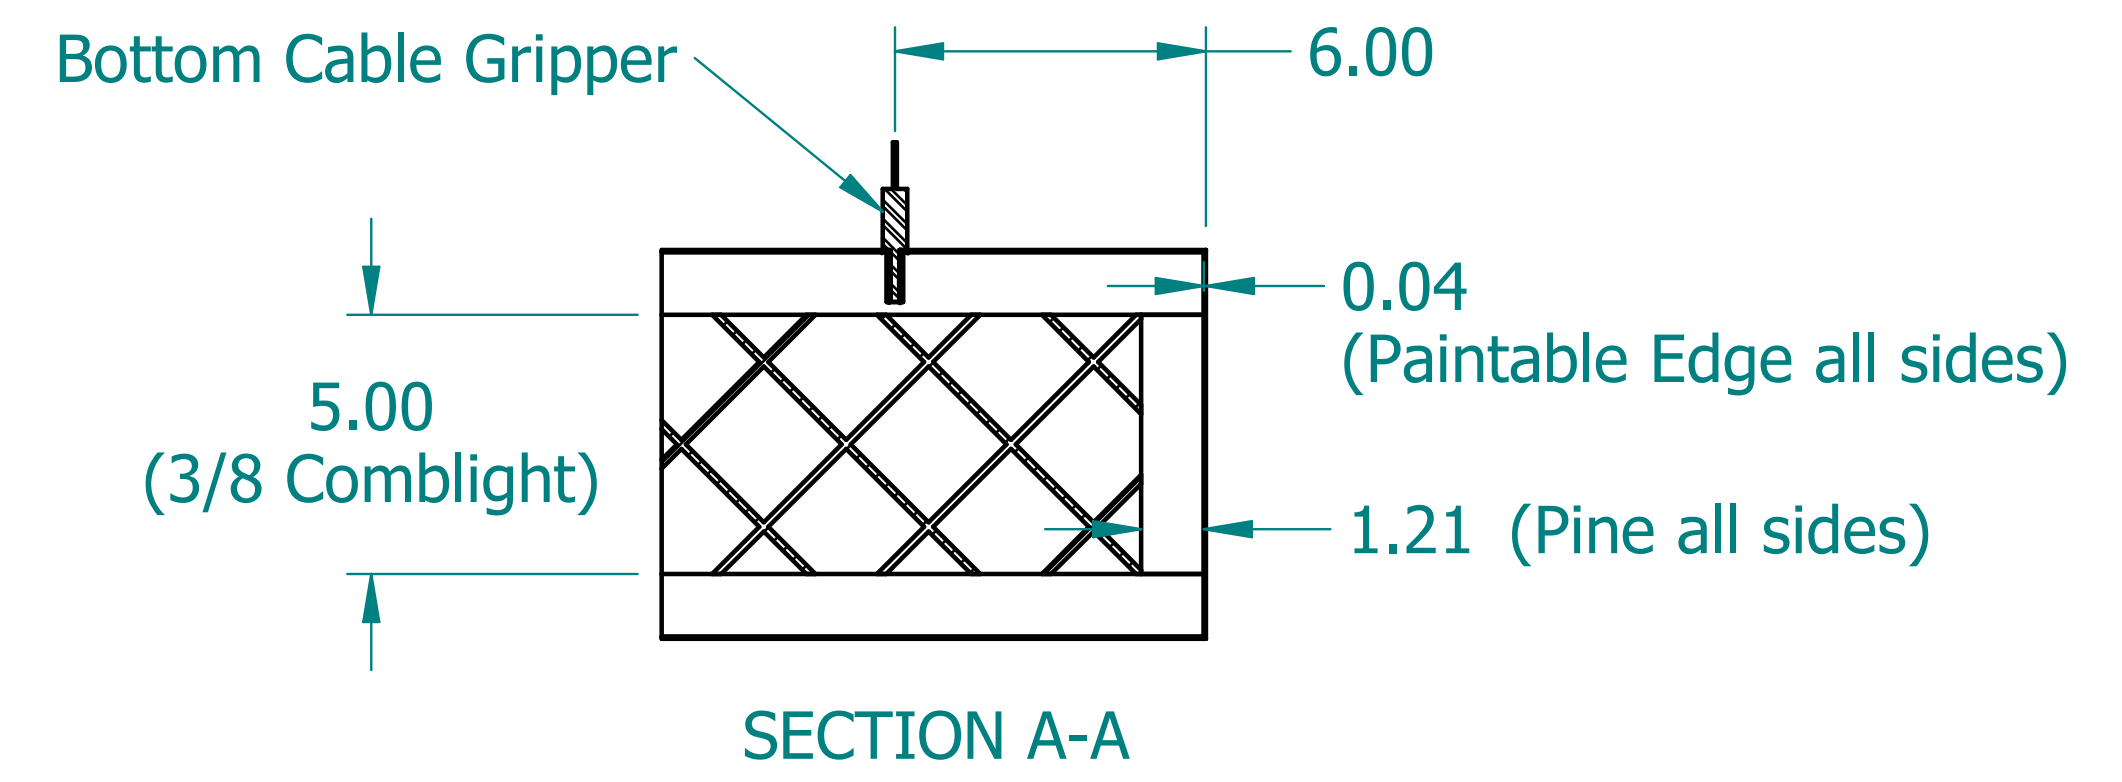

REVISION HISTORY			
REV.	DESCRIPTION	DATE	APPROVED

	NAME	DATE
DRAWN	SAI	03/11/20
ENG APPR	ERIC	03/11/20

UNLESS OTHERWISE SPECIFIED DIMENSIONS ARE IN 'INCHES'
 ANGLES $\pm 0.8^\circ$; 2 PL ± 0.040 ;
 3 PL ± 0.020

TITLE Paintable Beam		
SUBTITLE 120"x8"x1.5"		
PART NO:	Beam-094-PG	REV. 1.0
SIZE: 34"x22"	SCALE: 0.14	SHEET 1 OF 1
FILE NAME: Paintable Beam (120.8.1.5).dft		