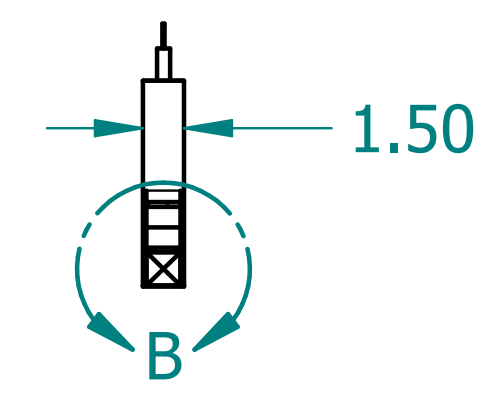

REVISION HISTORY			
REV.	DESCRIPTION	DATE	APPROVED