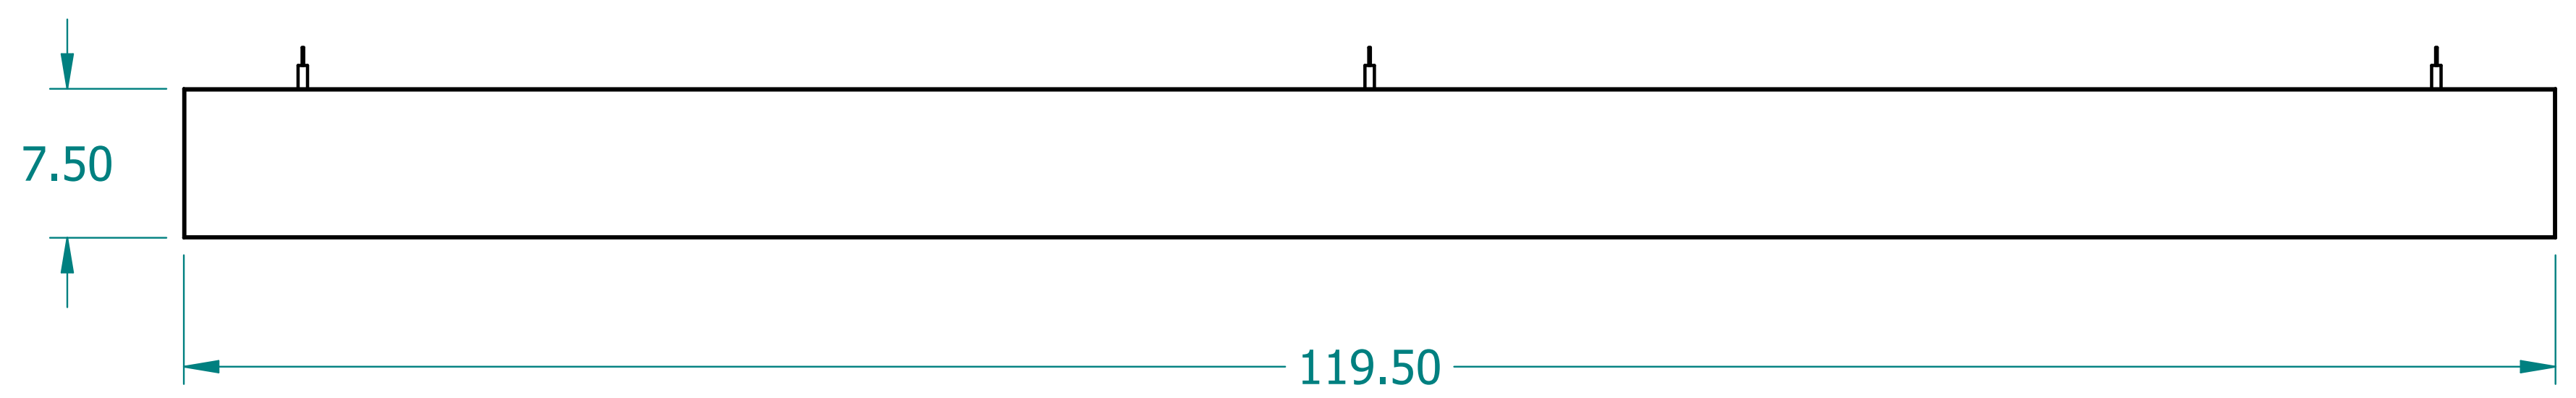

REVISION HISTORY			
REV.	DESCRIPTION	DATE	APPROVED

	NAME	DATE
DRAWN	SAI	03/11/20
ENG APPR	ERIC	03/11/20

UNLESS OTHERWISE SPECIFIED DIMENSIONS ARE IN 'INCHES'
 ANGLES $\pm 0.8^\circ$; 2 PL ± 0.040 ;
 3 PL ± 0.020

TITLE Paintable Beam		
SUBTITLE 120"x8"x1.5"		
PART NO:	Beam-094-PG	REV. 1.0
SIZE: 34"x22"	SCALE: 0.14	SHEET 1 OF 1
FILE NAME: Paintable Beam (120.8.1.5).dft		