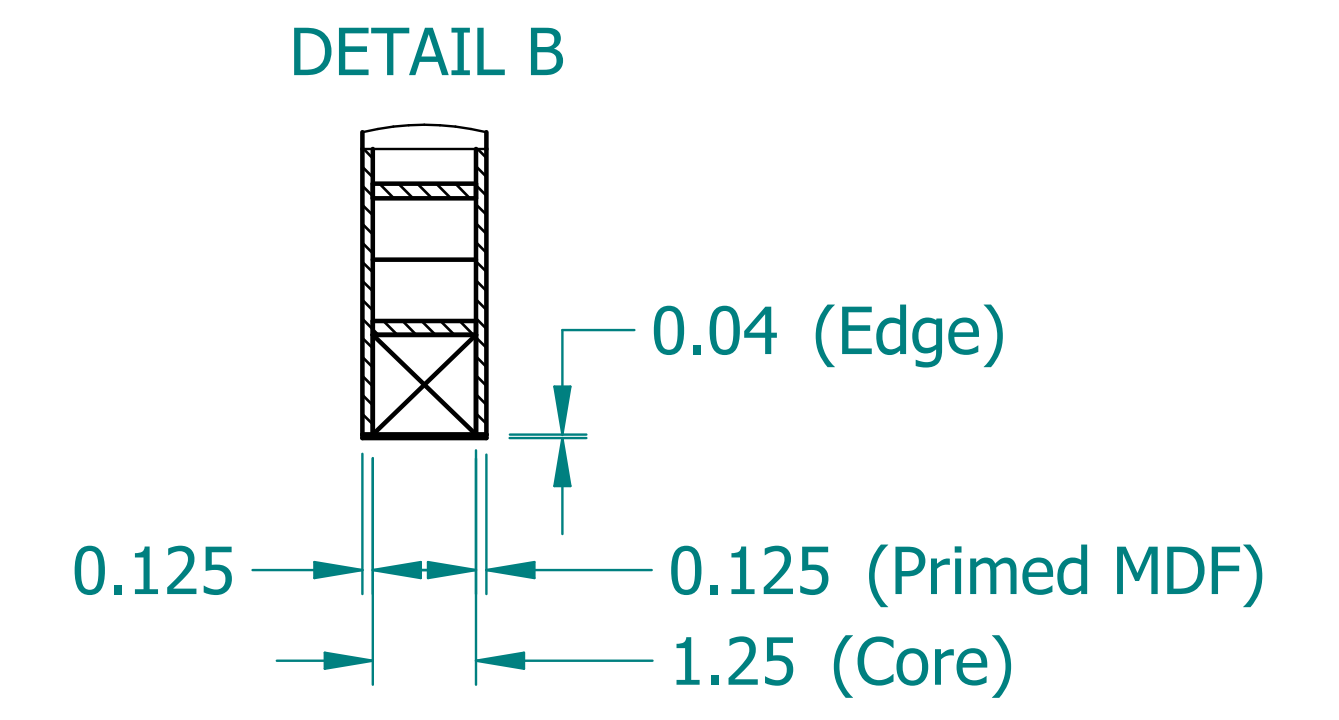

REVISION HISTORY			
REV.	DESCRIPTION	DATE	APPROVED

	NAME	DATE
DRAWN	SAI	03/11/20
ENG APPR	ERIC	03/11/20

UNLESS OTHERWISE SPECIFIED DIMENSIONS ARE IN 'INCHES'
 ANGLES $\pm 0.8^\circ$; 2 PL ± 0.040 ;
 3 PL ± 0.020

TITLE Paintable Beam		
SUBTITLE 120"x8"x1.5"		
PART NO:	Beam-094-PG	REV. 1.0
SIZE: 34"x22"	SCALE: 0.14	SHEET 1 OF 1
FILE NAME: Paintable Beam (120.8.1.5).dft		