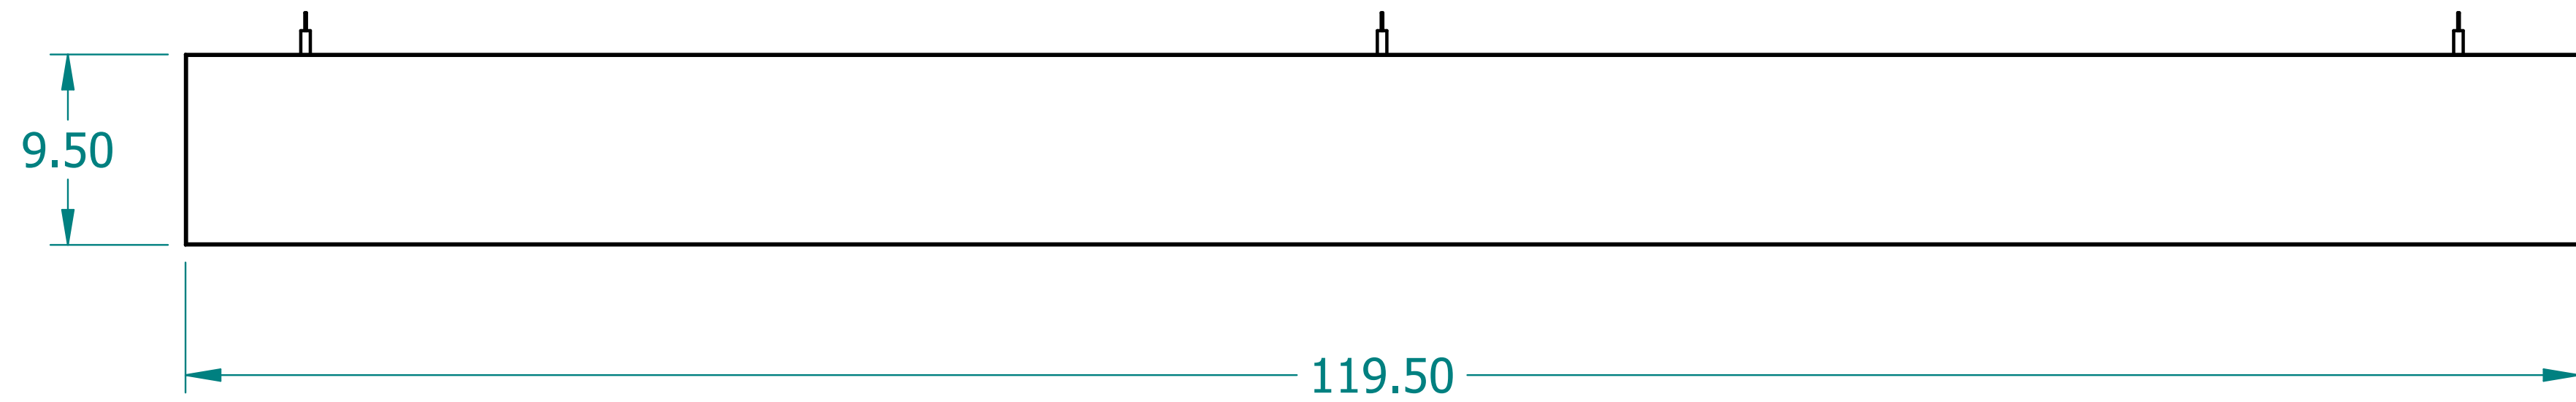

REVISION HISTORY			
REV.	DESCRIPTION	DATE	APPROVED

	NAME	DATE
DRAWN	SAI	03/11/20
ENG APPR	ERIC	03/11/20

UNLESS OTHERWISE SPECIFIED DIMENSIONS ARE IN 'INCHES'  
 ANGLES  $\pm 0.8^\circ$  ; 2 PL  $\pm 0.040$  ;  
 3 PL  $\pm 0.020$

TITLE <b>Paintable Beam</b>		
SUBTITLE 120"x10"x1.5"		
PART NO:	Beam-095-PG	REV. 1.0
SIZE: 34"x22"	SCALE: 0.14	SHEET 1 OF 1
FILE NAME: Paintable Beam (120.10.1.5).dft		