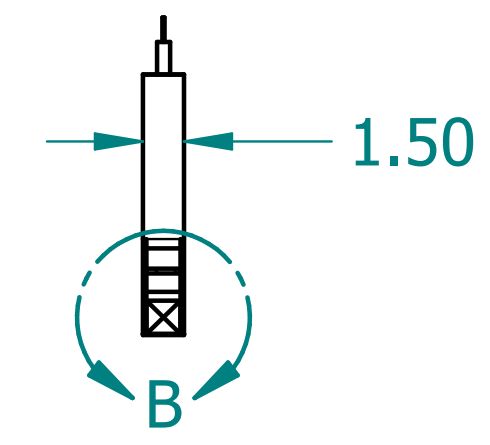

REVISION HISTORY			
REV.	DESCRIPTION	DATE	APPROVED

	NAME	DATE
DRAWN	SAI	03/11/20
ENG APPR	ERIC	03/11/20

UNLESS OTHERWISE SPECIFIED DIMENSIONS ARE IN 'INCHES'  
 ANGLES  $\pm 0.8^\circ$  ; 2 PL  $\pm 0.040$  ;  
 3 PL  $\pm 0.020$

TITLE <b>Paintable Beam</b>		
SUBTITLE 120"x10"x1.5"		
PART NO:	Beam-095-PG	REV. 1.0
SIZE: 34"x22"	SCALE: 0.14	SHEET 1 OF 1
FILE NAME: Paintable Beam (120.10.1.5).dft		