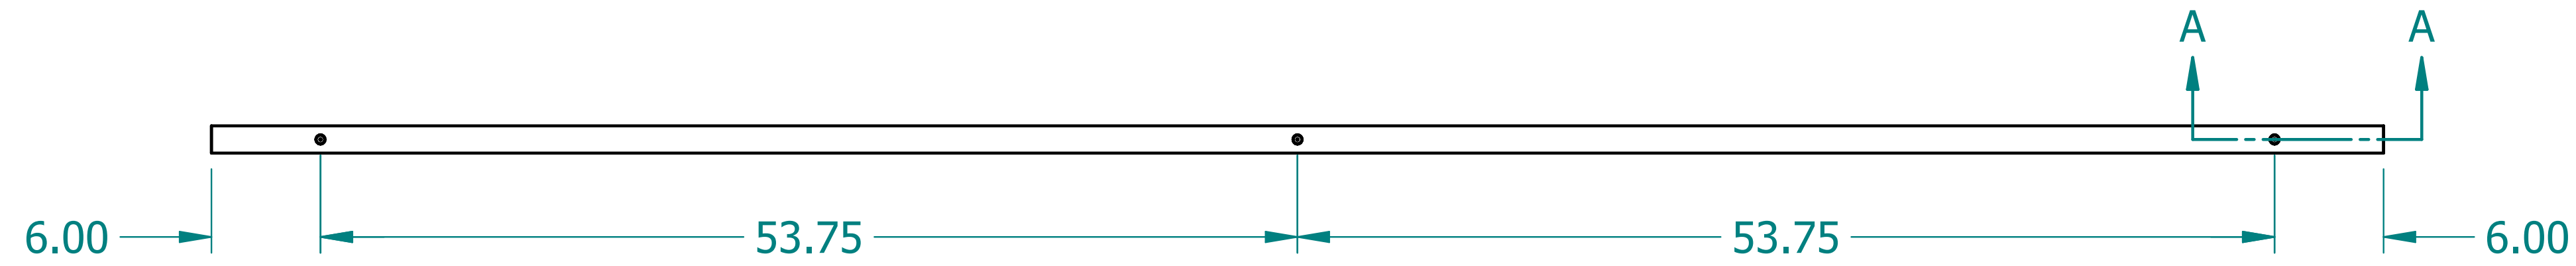

REVISION HISTORY			
REV.	DESCRIPTION	DATE	APPROVED

	NAME	DATE
DRAWN	SAI	03/11/20
ENG APPR	ERIC	03/11/20

UNLESS OTHERWISE SPECIFIED DIMENSIONS ARE IN 'INCHES'  
 ANGLES  $\pm 0.8^\circ$  ; 2 PL  $\pm 0.040$  ;  
 3 PL  $\pm 0.020$

TITLE <b>Paintable Beam</b>		
SUBTITLE 120"x10"x1.5"		
PART NO:	Beam-095-PG	REV. 1.0
SIZE: 34"x22"	SCALE: 0.14	SHEET 1 OF 1
FILE NAME: Paintable Beam (120.10.1.5).dft		