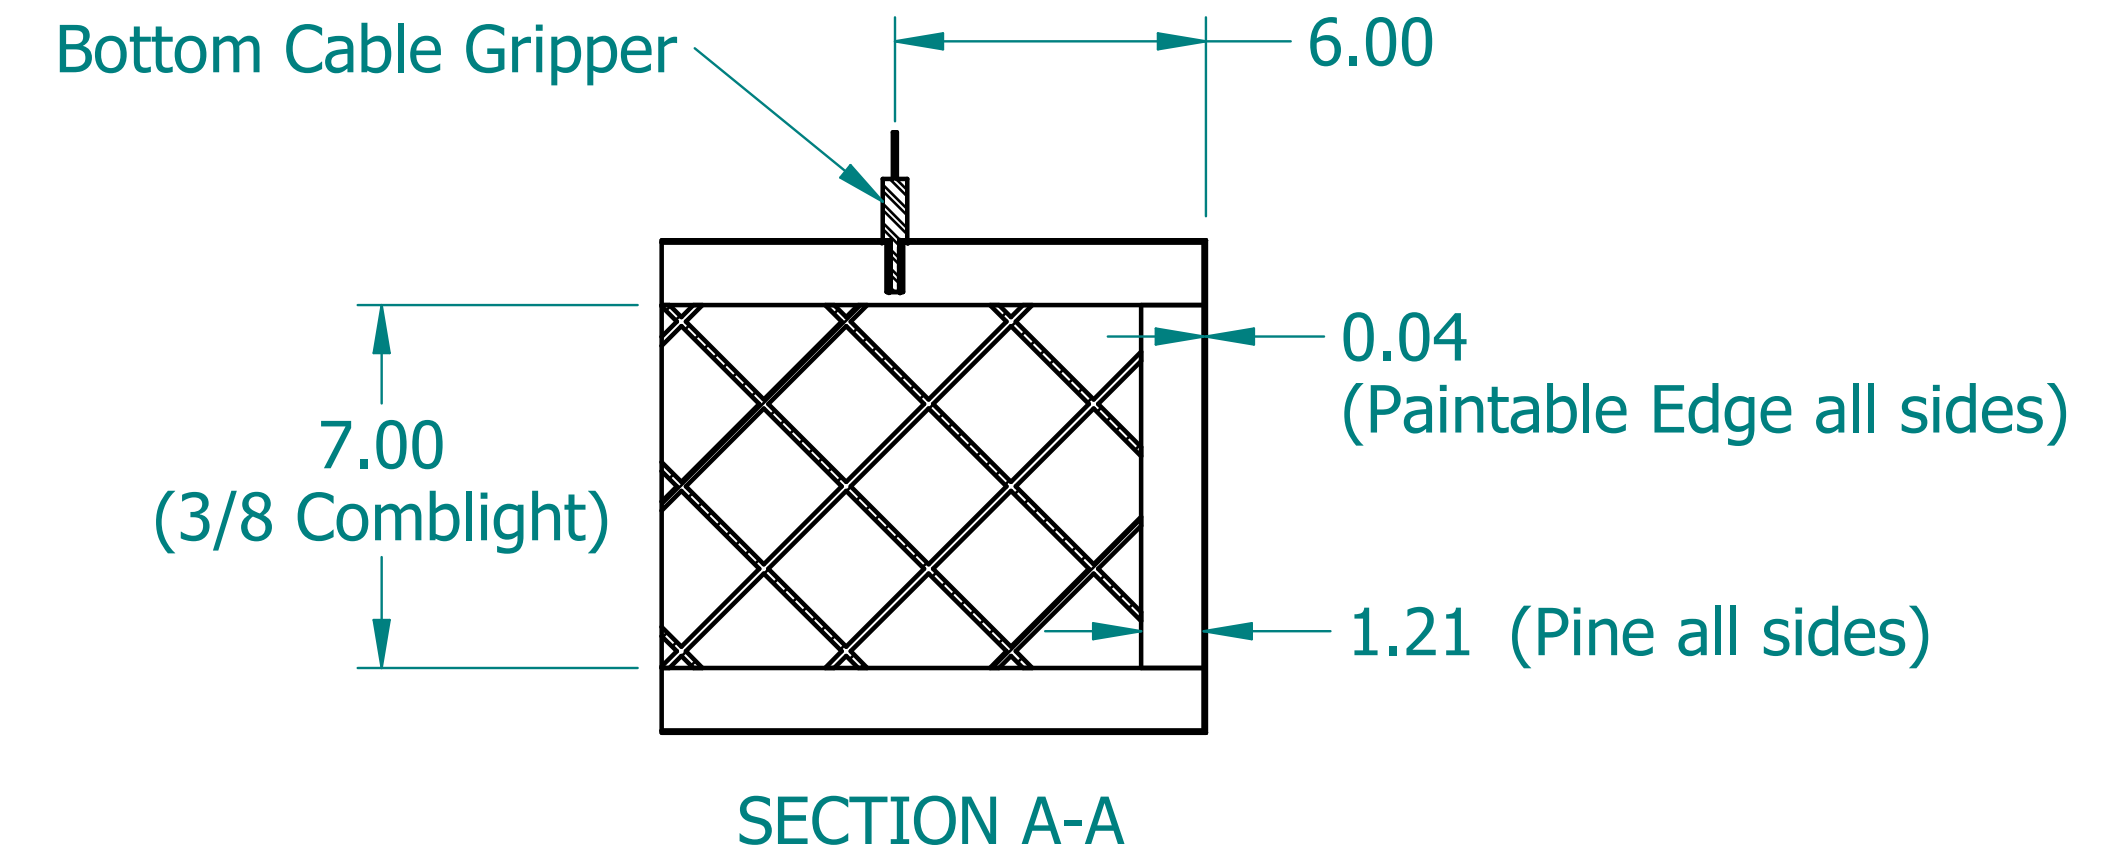

REVISION HISTORY			
REV.	DESCRIPTION	DATE	APPROVED

	NAME	DATE
DRAWN	SAI	03/11/20
ENG APPR	ERIC	03/11/20

UNLESS OTHERWISE SPECIFIED DIMENSIONS ARE IN 'INCHES'  
 ANGLES  $\pm 0.8^\circ$  ; 2 PL  $\pm 0.040$  ;  
 3 PL  $\pm 0.020$

TITLE <b>Paintable Beam</b>		
SUBTITLE 120"x10"x1.5"		
PART NO:	Beam-095-PG	REV. 1.0
SIZE: 34"x22"	SCALE: 0.14	SHEET 1 OF 1
FILE NAME: Paintable Beam (120.10.1.5).dft		