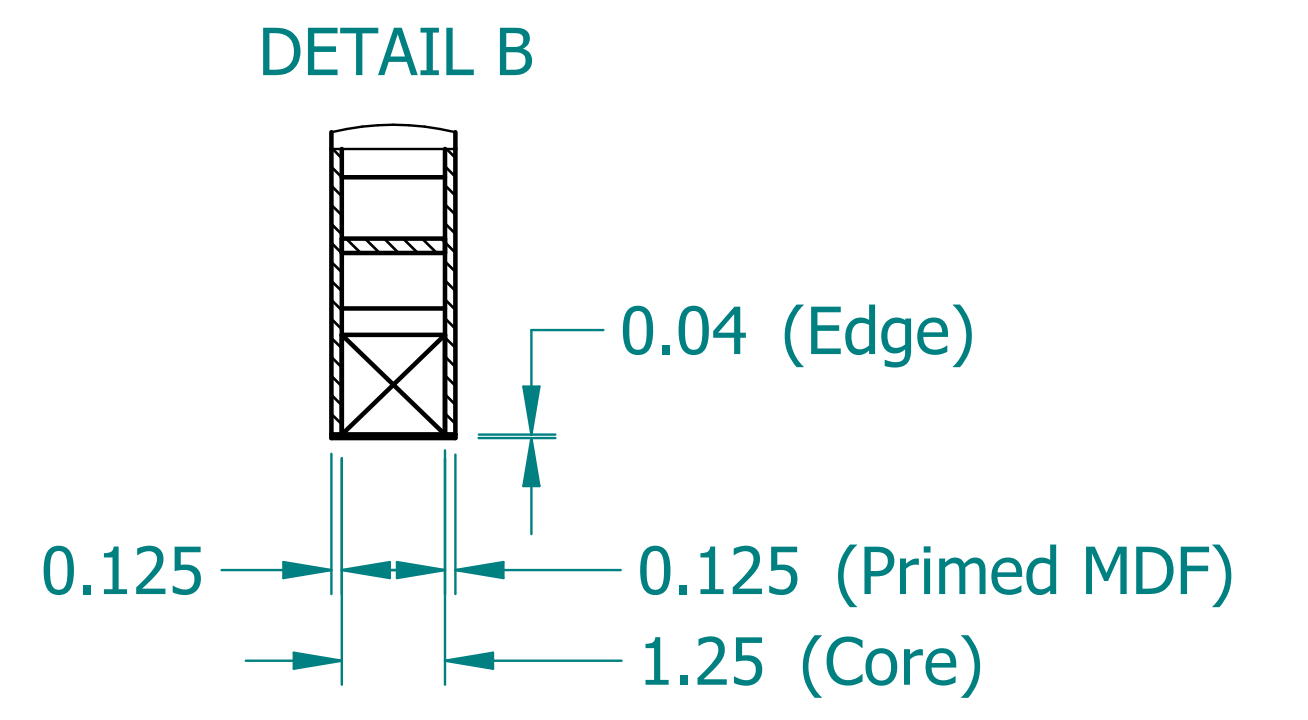

REVISION HISTORY			
REV.	DESCRIPTION	DATE	APPROVED

	NAME	DATE
DRAWN	SAI	03/11/20
ENG APPR	ERIC	03/11/20

UNLESS OTHERWISE SPECIFIED DIMENSIONS ARE IN 'INCHES'  
 ANGLES  $\pm 0.8^\circ$  ; 2 PL  $\pm 0.040$  ;  
 3 PL  $\pm 0.020$

TITLE <b>Paintable Beam</b>		
SUBTITLE 120"x10"x1.5"		
PART NO:	Beam-095-PG	REV. 1.0
SIZE: 34"x22"	SCALE: 0.14	SHEET 1 OF 1
FILE NAME: Paintable Beam (120.10.1.5).dft		