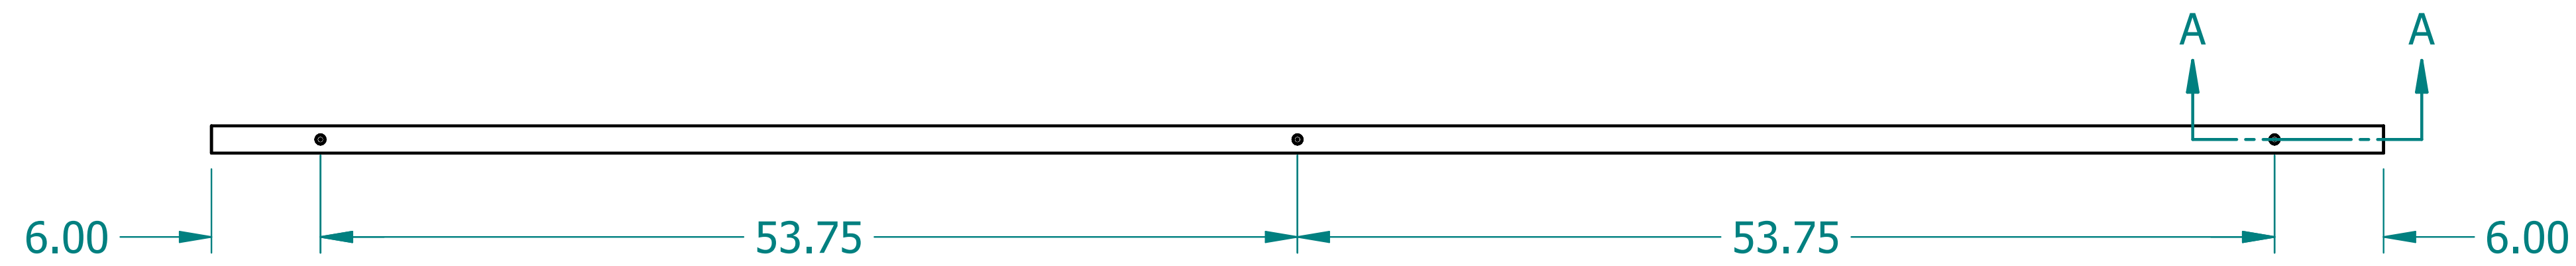

REVISION HISTORY			
REV.	DESCRIPTION	DATE	APPROVED

NAME	DATE	
DRAWN: SAI	03/11/20	
ENG APPR: ERIC	03/11/20	
<p>UNLESS OTHERWISE SPECIFIED DIMENSIONS ARE IN 'INCHES' ANGLES $\pm 0.8^\circ$; 2 PL ± 0.040 ; 3 PL ± 0.020</p>		<p>TITLE: Paintable Beam</p> <p>SUBTITLE: 120"x12"x1.5"</p> <p>PART NO: Beam-096-PG REV: 1.0</p> <p>SIZE: 34"x22" SCALE: 0.14 SHEET 1 OF 1</p> <p>FILE NAME: Paintable Beam (120.12.1.5).dft</p>