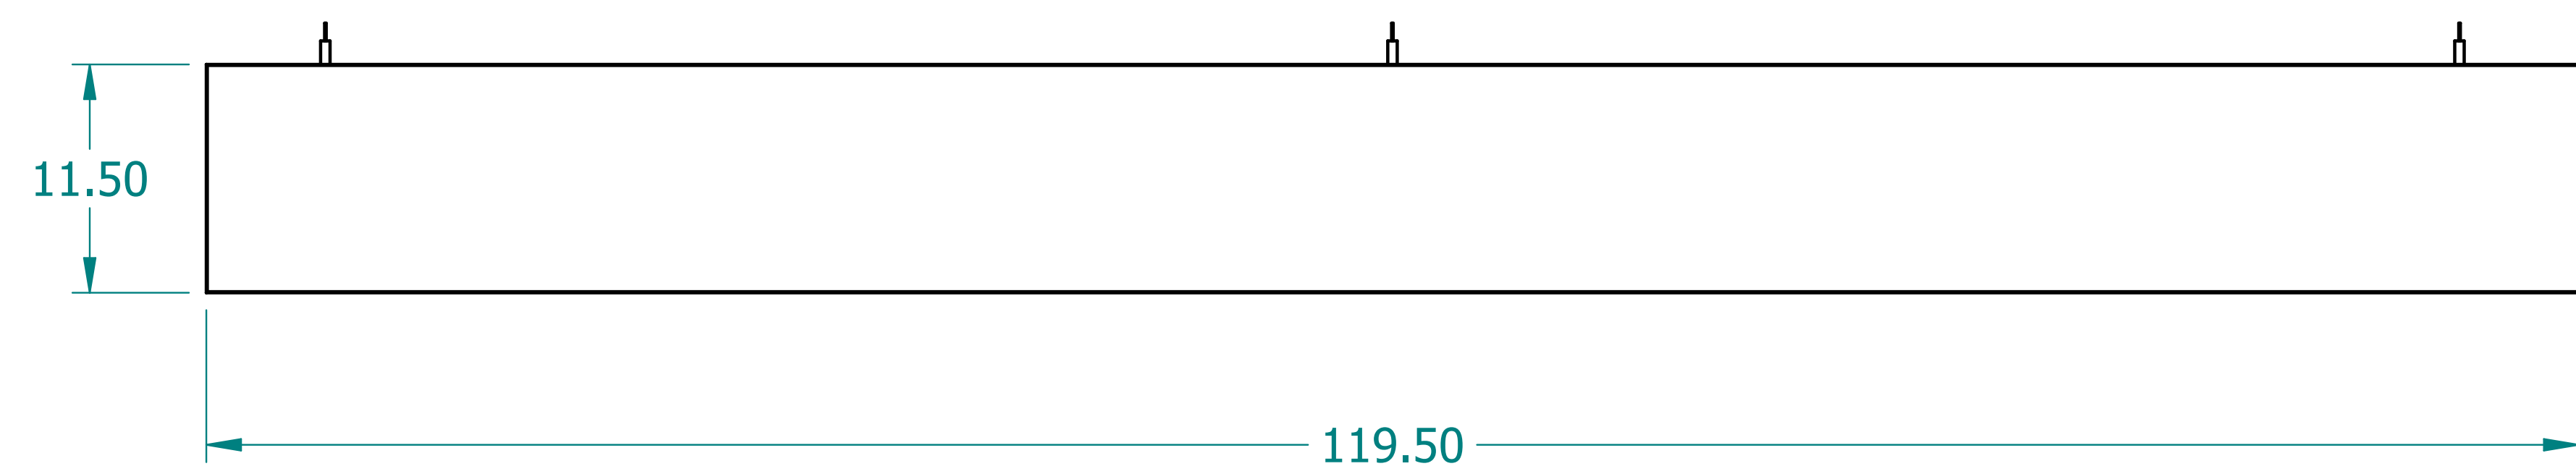

REVISION HISTORY			
REV.	DESCRIPTION	DATE	APPROVED

NAME	DATE	
DRAWN: SAI	03/11/20	
ENG APPR: ERIC	03/11/20	
<p>UNLESS OTHERWISE SPECIFIED DIMENSIONS ARE IN 'INCHES' ANGLES $\pm 0.8^\circ$; 2 PL ± 0.040 ; 3 PL ± 0.020</p>		<p>TITLE: Paintable Beam</p> <p>SUBTITLE: 120"x12"x1.5"</p> <p>PART NO: Beam-096-PG REV: 1.0</p> <p>SIZE: 34"x22" SCALE: 0.14 SHEET 1 OF 1</p> <p>FILE NAME: Paintable Beam (120.12.1.5).dft</p>