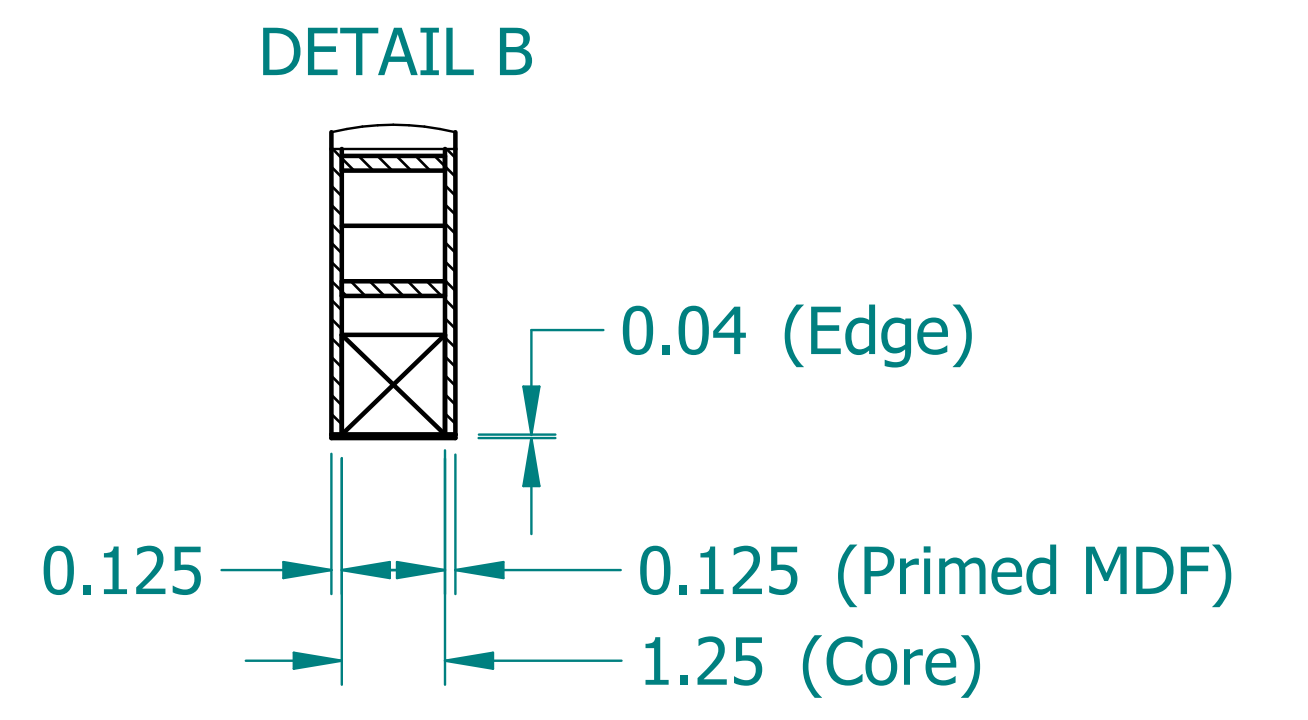

REVISION HISTORY			
REV.	DESCRIPTION	DATE	APPROVED

NAME	DATE	
DRAWN: SAI	03/11/20	
ENG APPR: ERIC	03/11/20	
<p>UNLESS OTHERWISE SPECIFIED DIMENSIONS ARE IN 'INCHES' ANGLES $\pm 0.8^\circ$; 2 PL ± 0.040 ; 3 PL ± 0.020</p>		<p>TITLE: Paintable Beam</p> <p>SUBTITLE: 120"x12"x1.5"</p> <p>PART NO: Beam-096-PG REV: 1.0</p> <p>SIZE: 34"x22" SCALE: 0.14 SHEET 1 OF 1</p> <p>FILE NAME: Paintable Beam (120.12.1.5).dft</p>