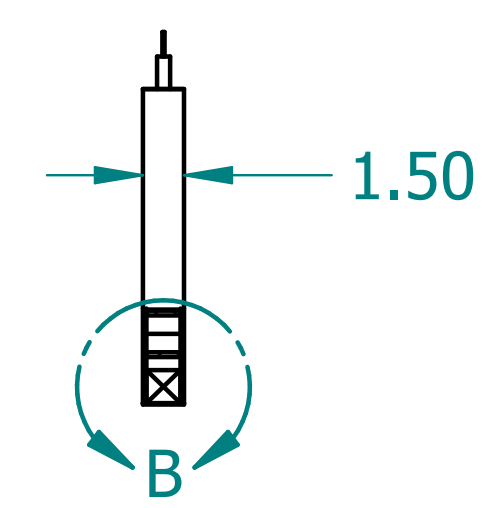

REVISION HISTORY			
REV.	DESCRIPTION	DATE	APPROVED

NAME	DATE	
DRAWN: SAI	03/11/20	
ENG APPR: ERIC	03/11/20	
<p>UNLESS OTHERWISE SPECIFIED DIMENSIONS ARE IN 'INCHES' ANGLES $\pm 0.8^\circ$; 2 PL ± 0.040 ; 3 PL ± 0.020</p>		<p>TITLE: Paintable Beam</p> <p>SUBTITLE: 120"x12"x1.5"</p> <p>PART NO: Beam-096-PG REV: 1.0</p> <p>SIZE: 34"x22" SCALE: 0.14 SHEET 1 OF 1</p> <p>FILE NAME: Paintable Beam (120.12.1.5).dft</p>