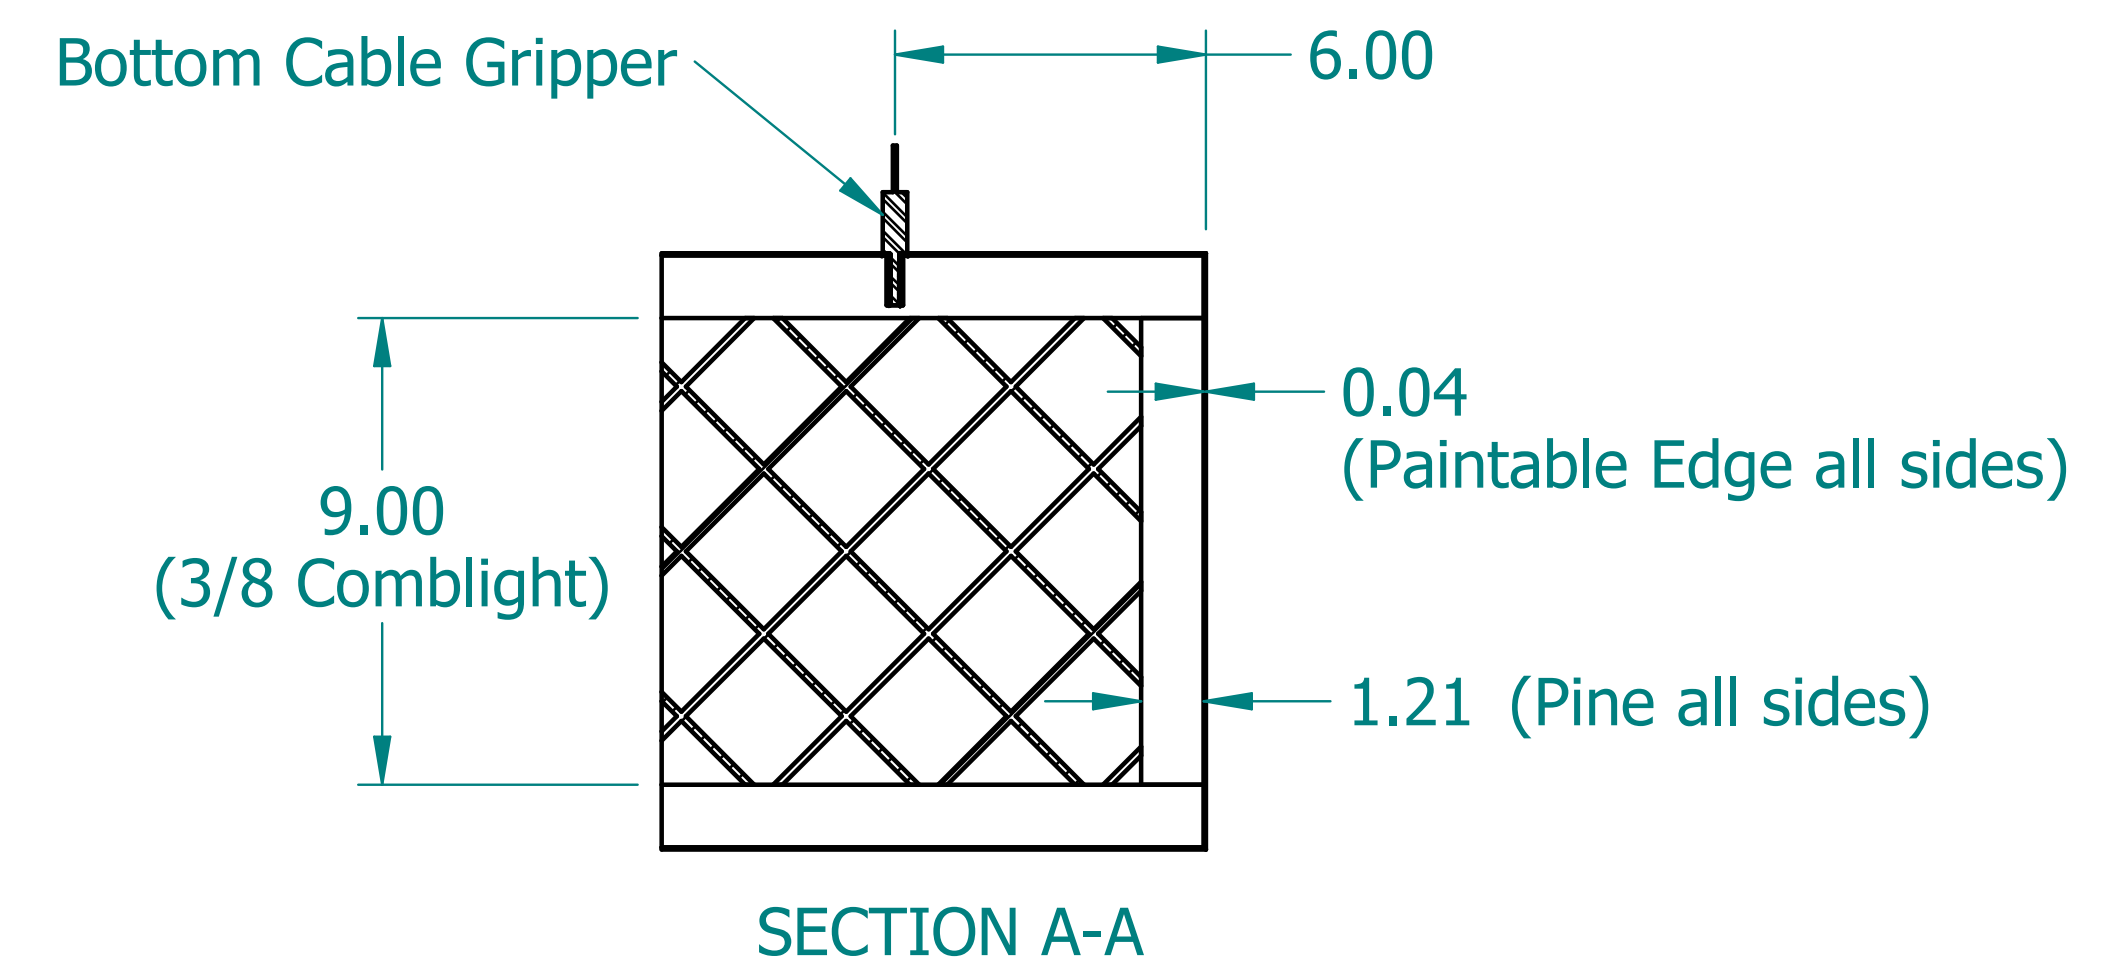

REVISION HISTORY			
REV.	DESCRIPTION	DATE	APPROVED

NAME	DATE	
DRAWN: SAI	03/11/20	
ENG APPR: ERIC	03/11/20	
<p>UNLESS OTHERWISE SPECIFIED DIMENSIONS ARE IN 'INCHES' ANGLES $\pm 0.8^\circ$; 2 PL ± 0.040 ; 3 PL ± 0.020</p>		<p>TITLE: Paintable Beam</p> <p>SUBTITLE: 120"x12"x1.5"</p> <p>PART NO: Beam-096-PG REV: 1.0</p> <p>SIZE: 34"x22" SCALE: 0.14 SHEET 1 OF 1</p> <p>FILE NAME: Paintable Beam (120.12.1.5).dft</p>