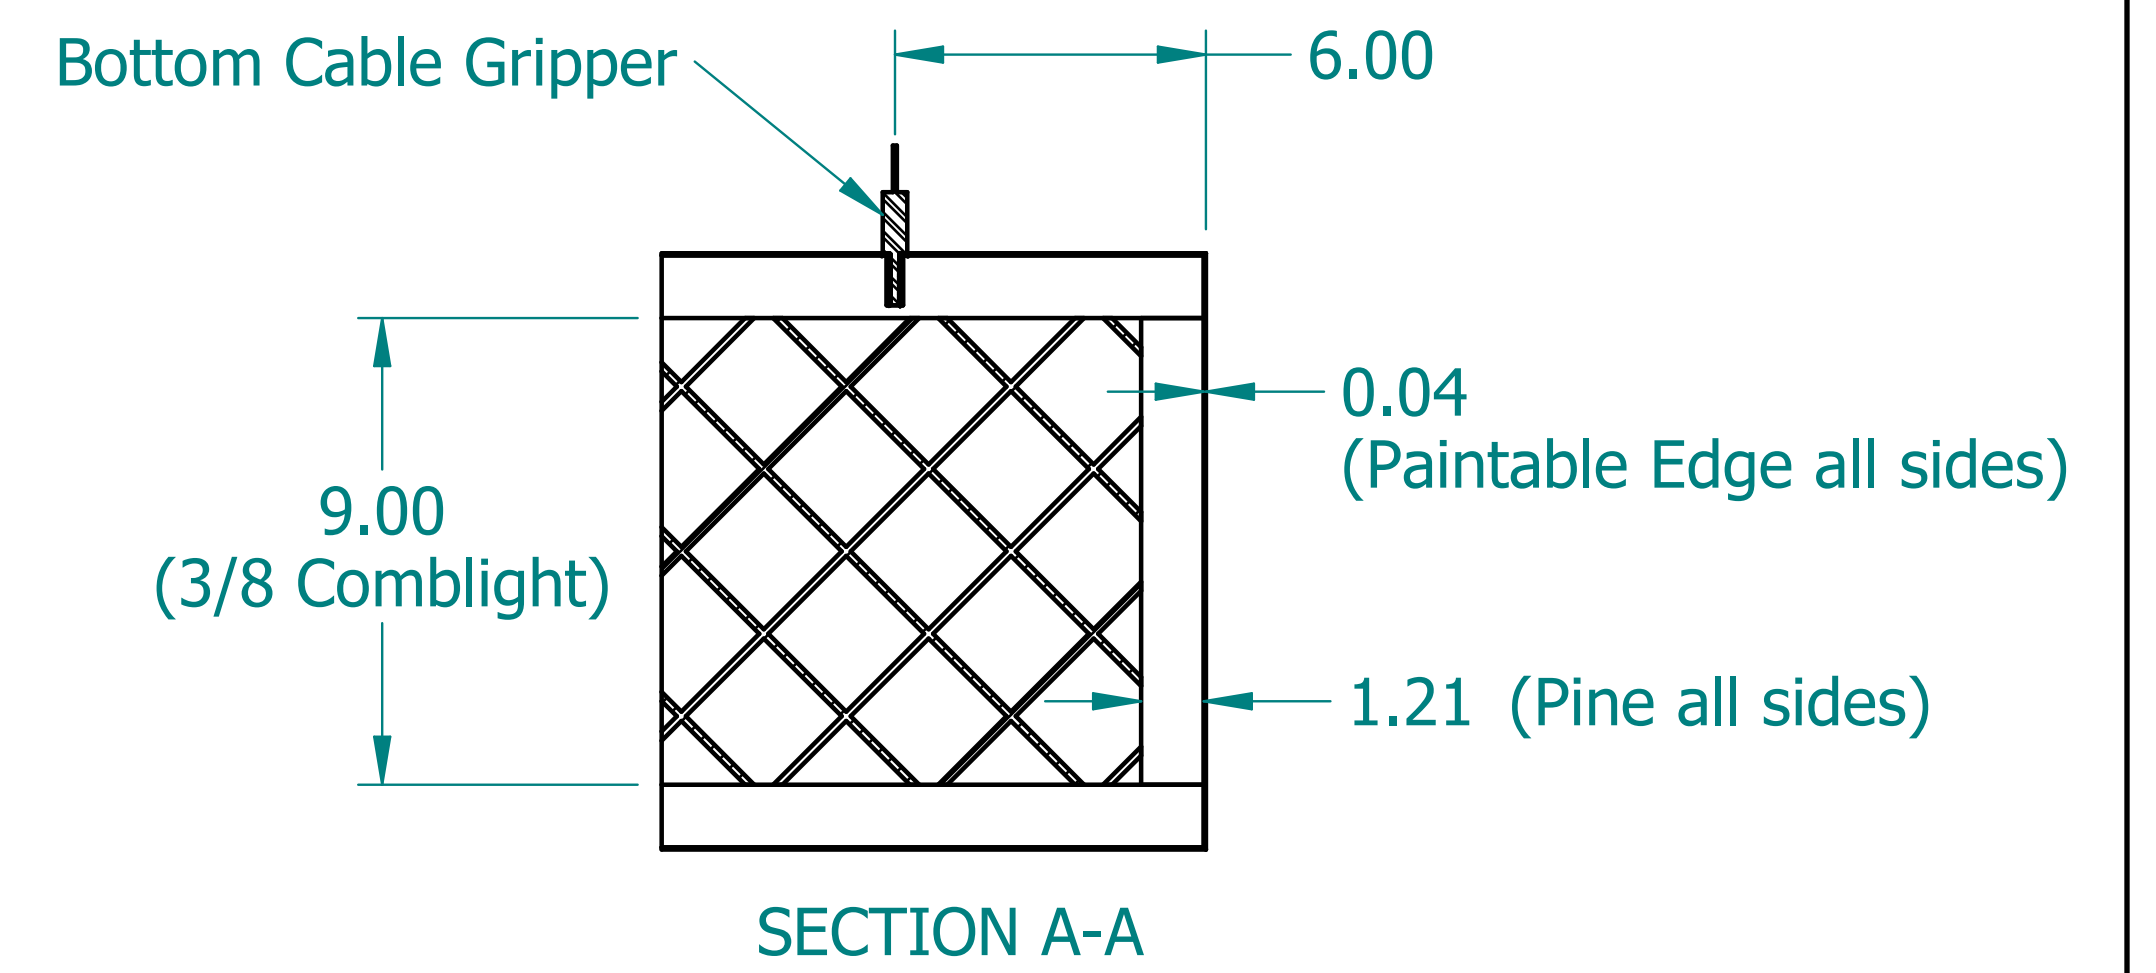

REVISION HISTORY			
REV.	DESCRIPTION	DATE	APPROVED

NAME	DATE	
DRAWN: SAI	03/11/20	
ENG APPR: ERIC	03/11/20	
		TITLE: Paintable Beam
UNLESS OTHERWISE SPECIFIED DIMENSIONS ARE IN 'INCHES'		SUBTITLE: 120"x12"x2"
ANGLES ±0.8° ; 2 PL ±0.040 ; 3 PL ±0.020		PART NO: Beam-100-PG REV: 1.0
		SIZE: 34"x22" SCALE: 0.14 SHEET 1 OF 1
FILE NAME: Paintable Beam (120.12.2).dft		