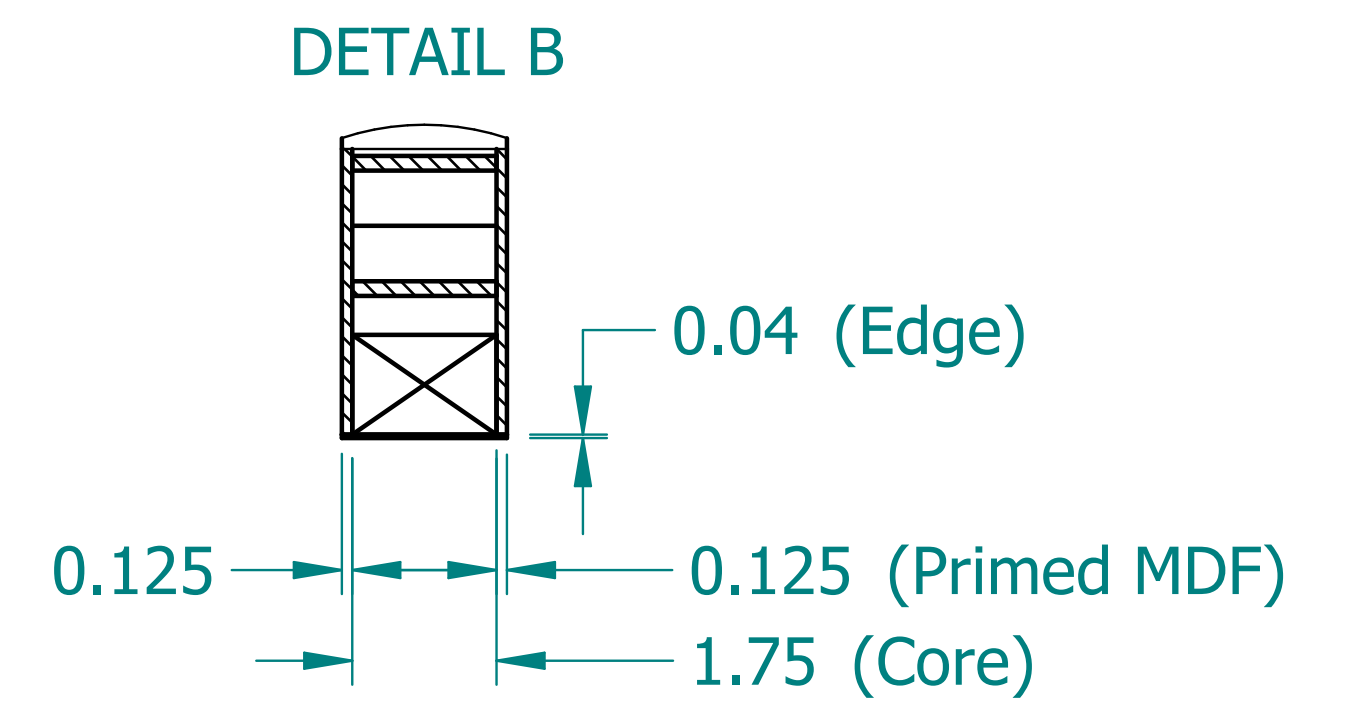

REVISION HISTORY			
REV.	DESCRIPTION	DATE	APPROVED

NAME	DATE	
DRAWN: SAI	03/11/20	
ENG APPR: ERIC	03/11/20	
		TITLE: Paintable Beam
UNLESS OTHERWISE SPECIFIED DIMENSIONS ARE IN 'INCHES'		SUBTITLE: 120"x12"x2"
ANGLES ±0.8° ; 2 PL ±0.040 ; 3 PL ±0.020		PART NO: Beam-100-PG REV: 1.0
		SIZE: 34"x22" SCALE: 0.14 SHEET 1 OF 1
FILE NAME: Paintable Beam (120.12.2).dft		