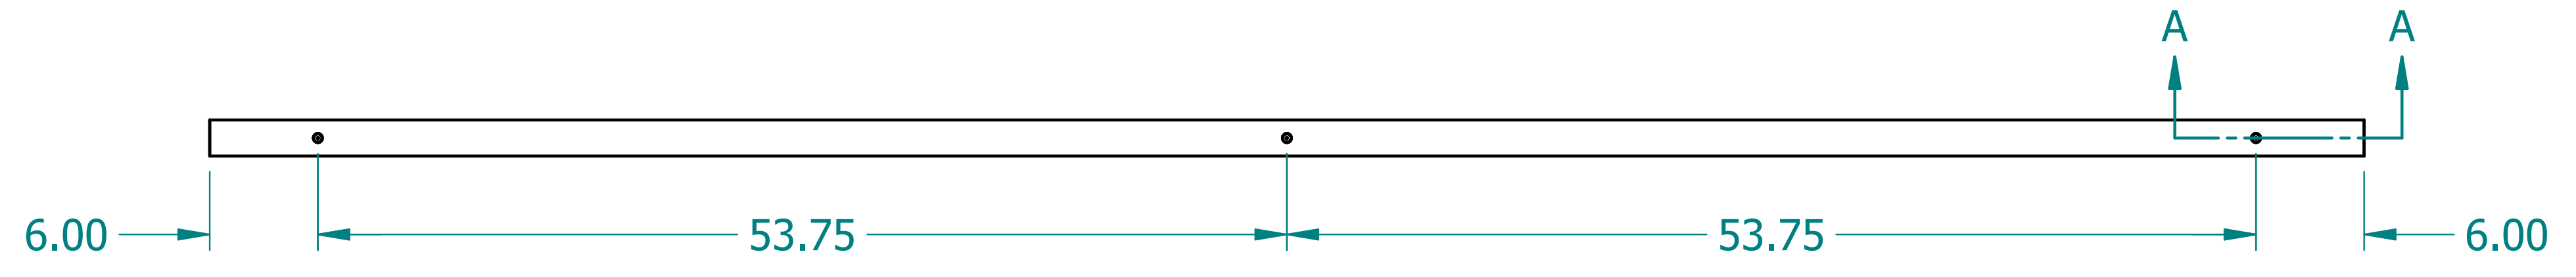

REVISION HISTORY			
REV.	DESCRIPTION	DATE	APPROVED

NAME	DATE	
DRAWN: SAI	03/11/20	
ENG APPR: ERIC	03/11/20	
		TITLE: Paintable Beam
UNLESS OTHERWISE SPECIFIED DIMENSIONS ARE IN 'INCHES'		SUBTITLE: 120"x12"x2"
ANGLES ±0.8° ; 2 PL ±0.040 ; 3 PL ±0.020		PART NO: Beam-100-PG REV: 1.0
		SIZE: 34"x22" SCALE: 0.14 SHEET 1 OF 1
FILE NAME: Paintable Beam (120.12.2).dft		