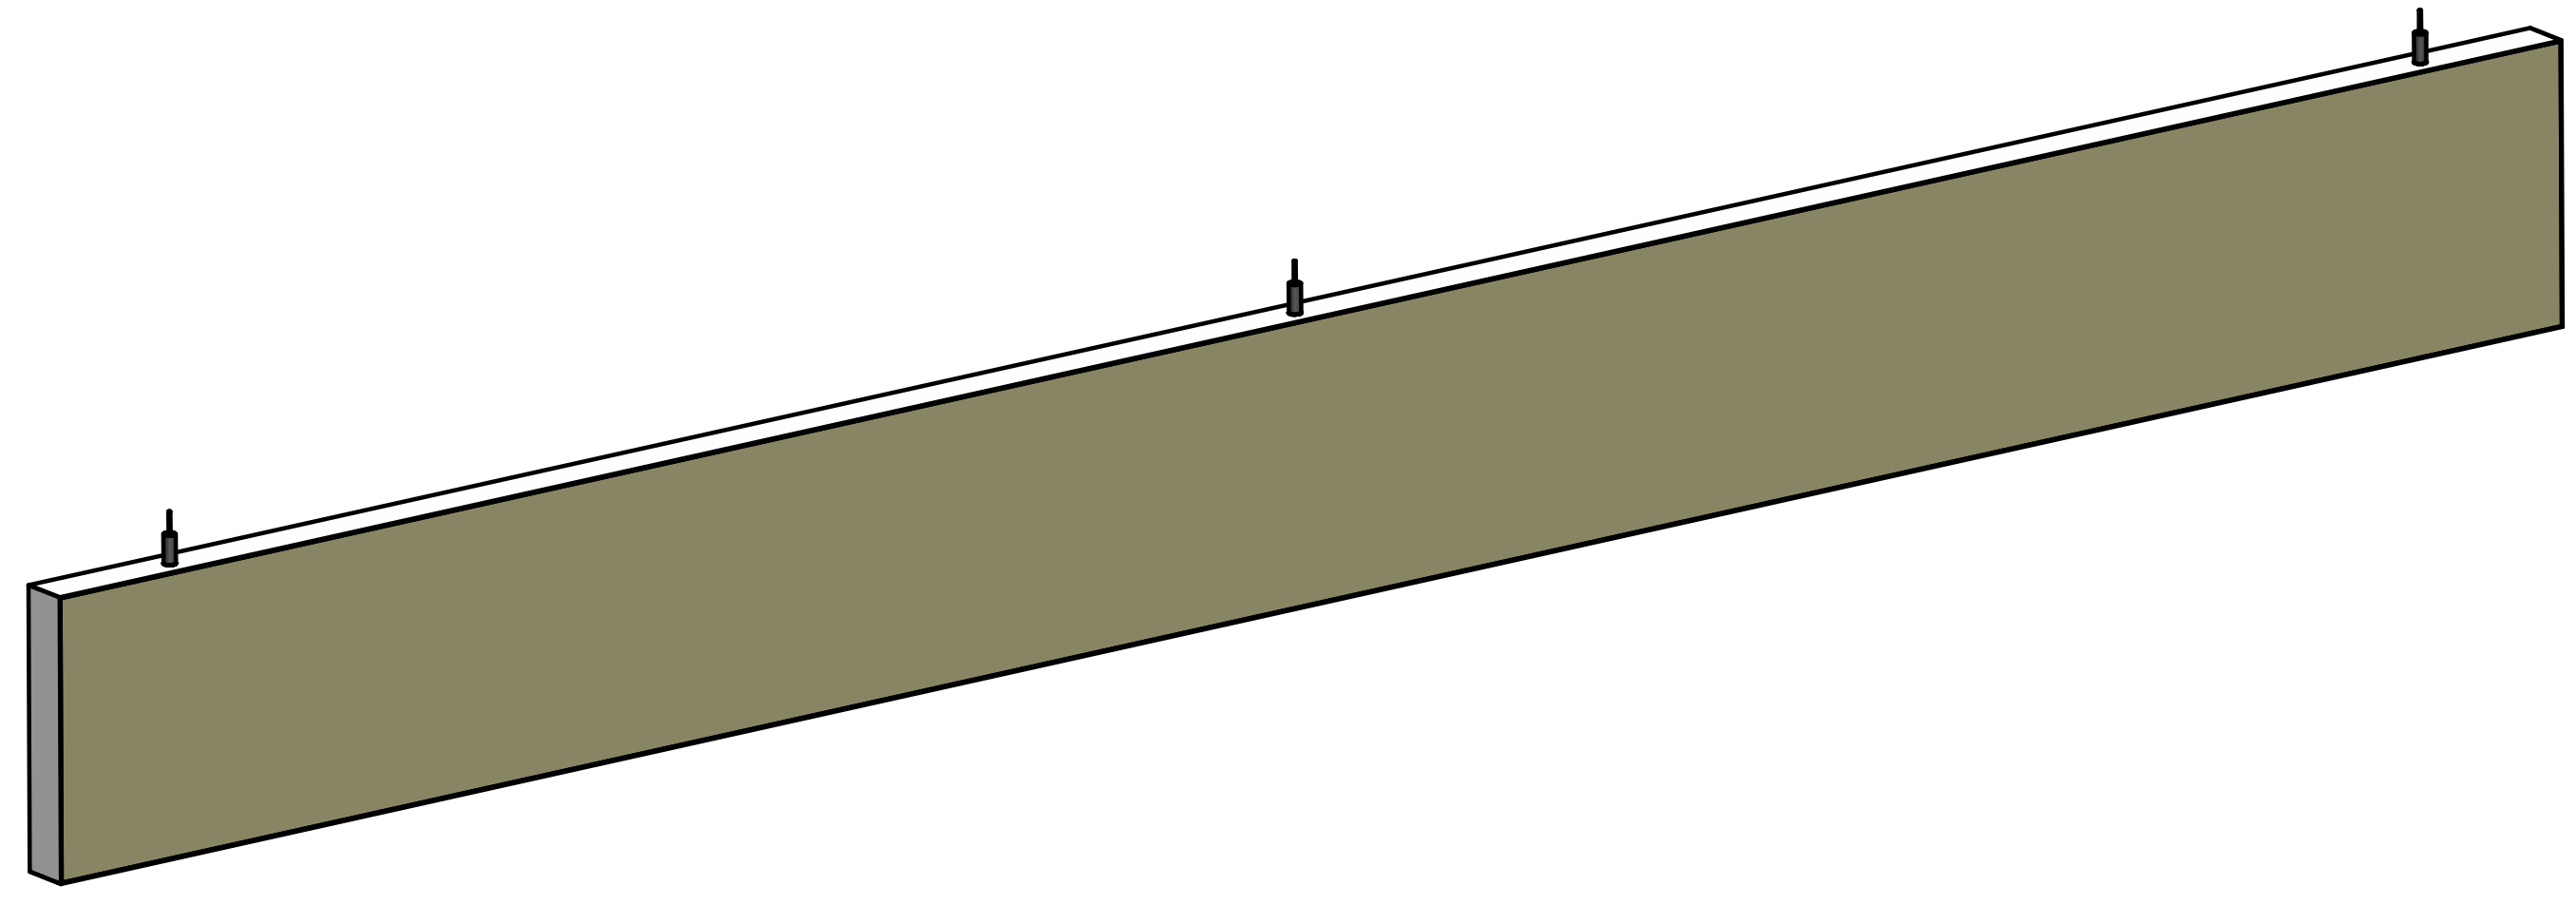

REVISION HISTORY			
REV.	DESCRIPTION	DATE	APPROVED

NAME	DATE	
DRAWN: SAI	03/11/20	
ENG APPR: ERIC	03/11/20	
		TITLE: Paintable Beam
UNLESS OTHERWISE SPECIFIED DIMENSIONS ARE IN 'INCHES'		SUBTITLE: 120"x12"x2"
ANGLES ±0.8° ; 2 PL ±0.040 ; 3 PL ±0.020		PART NO: Beam-100-PG REV: 1.0
		SIZE: 34"x22" SCALE: 0.14 SHEET 1 OF 1
FILE NAME: Paintable Beam (120.12.2).dft		