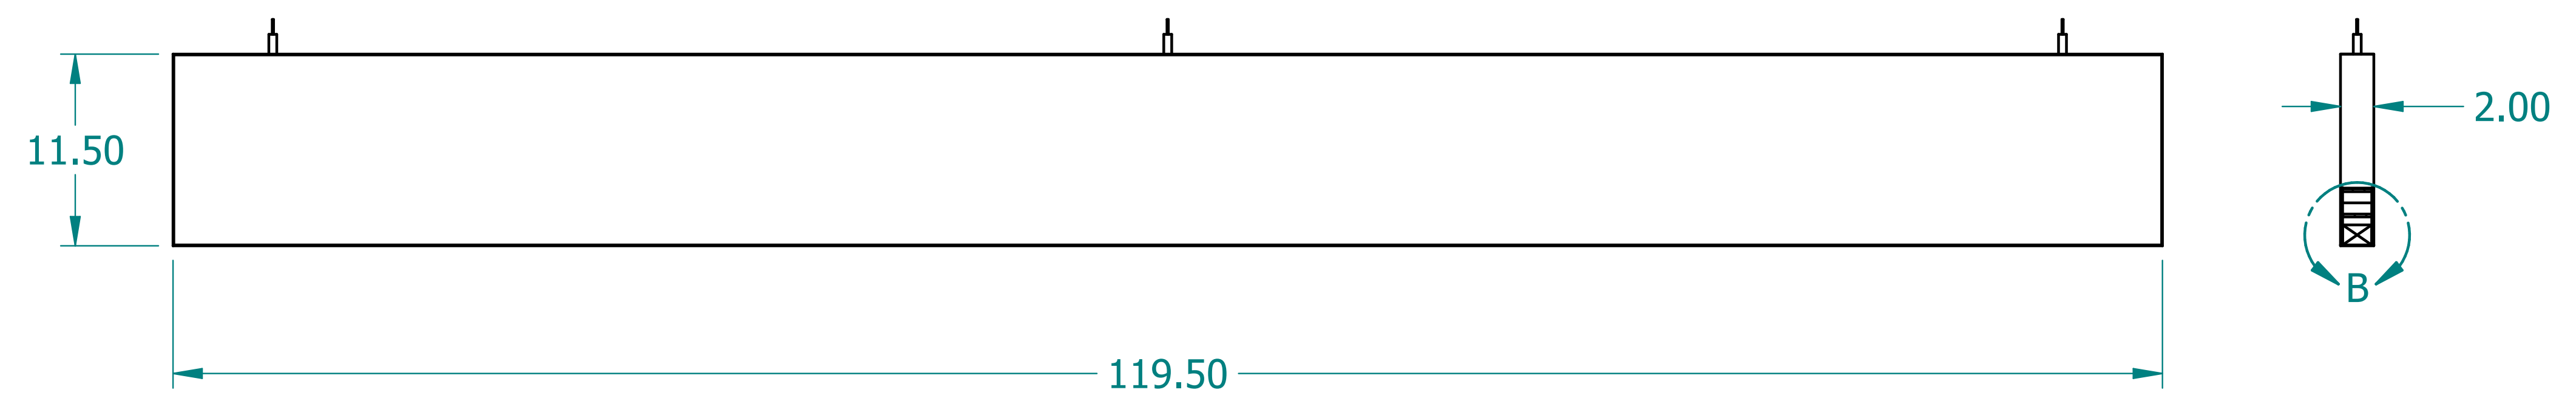

REVISION HISTORY			
REV.	DESCRIPTION	DATE	APPROVED

NAME	DATE	
DRAWN: SAI	03/11/20	
ENG APPR: ERIC	03/11/20	
		TITLE: Paintable Beam
UNLESS OTHERWISE SPECIFIED DIMENSIONS ARE IN 'INCHES'		SUBTITLE: 120"x12"x2"
ANGLES ±0.8° ; 2 PL ±0.040 ; 3 PL ±0.020		PART NO: Beam-100-PG REV: 1.0
		SIZE: 34"x22" SCALE: 0.14 SHEET 1 OF 1
FILE NAME: Paintable Beam (120.12.2).dft		