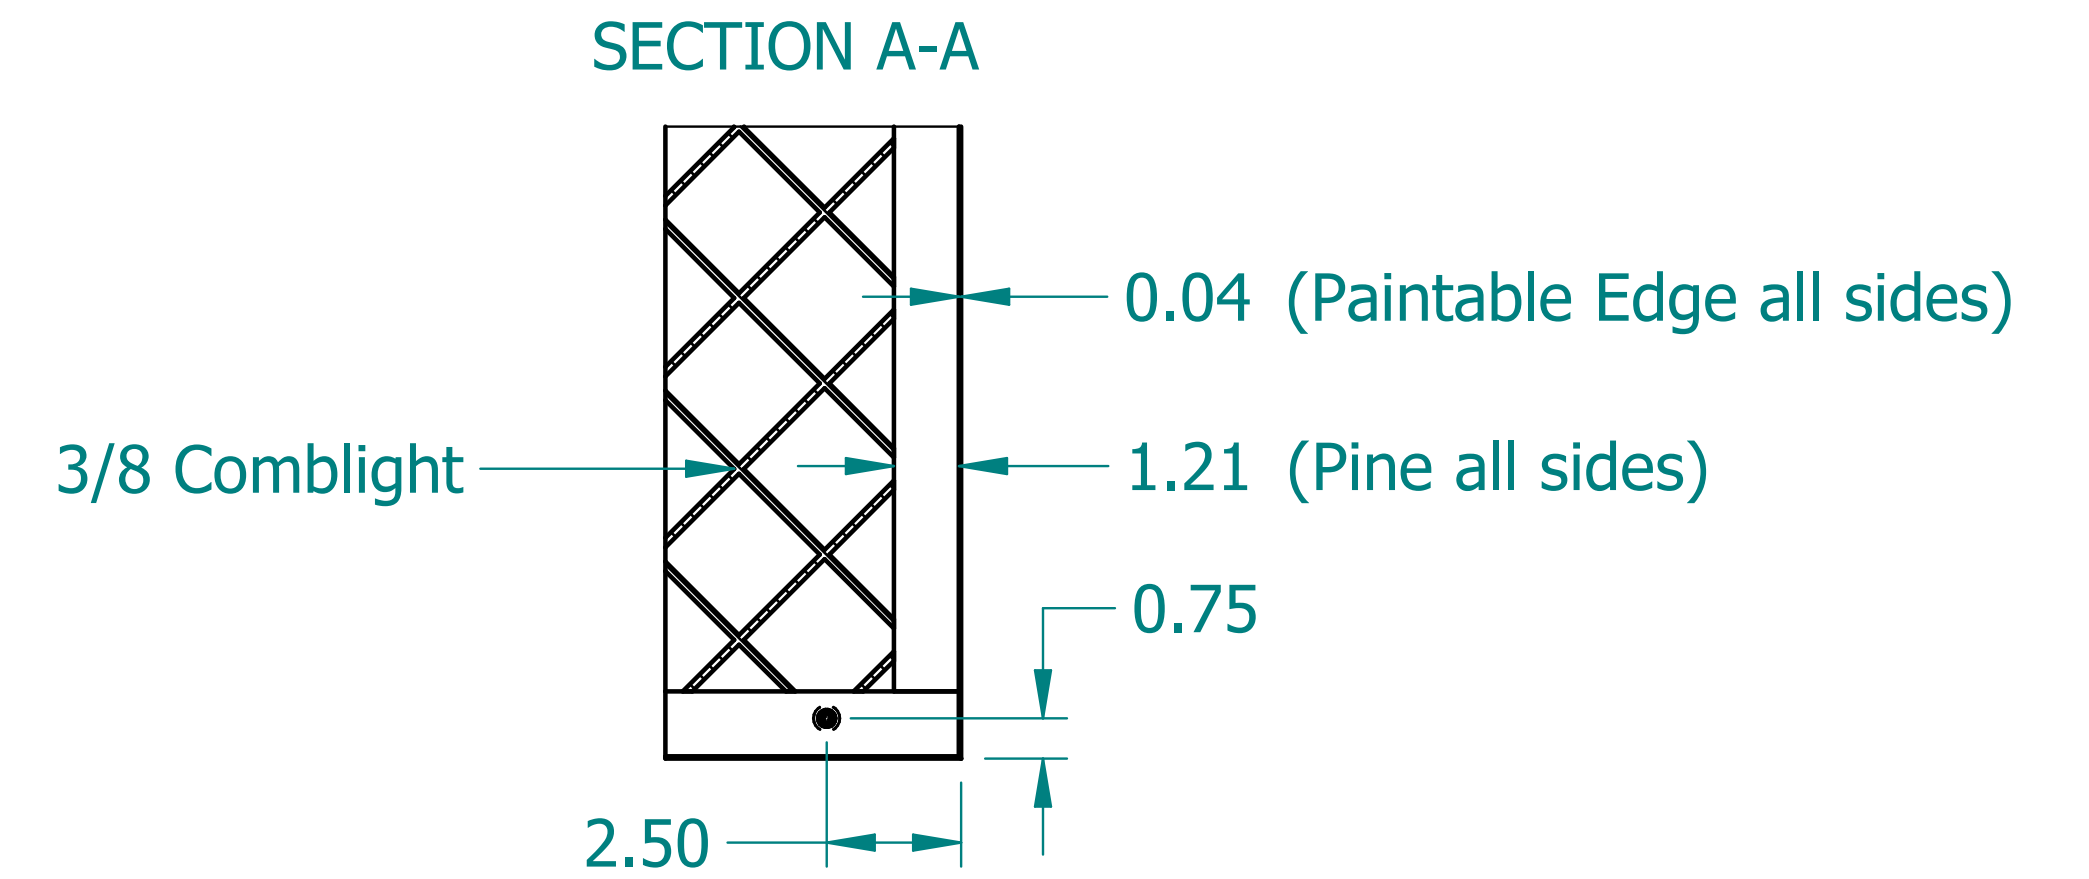

REVISION HISTORY			
REV.	DESCRIPTION	DATE	APPROVED

NAME	DATE	ALTISPACE	
DRAWN: SAI	03/03/20		
ENG APPR: ERIC	03/03/20		
<p>UNLESS OTHERWISE SPECIFIED DIMENSIONS ARE IN 'INCHES'</p> <p>ANGLES $\pm 0.8^\circ$; 2 PL ± 0.040 ; 3 PL ± 0.020</p>		TITLE: Paintable Shape: Square	
		SUBTITLE: 24"x24"x2"	
		PART NO: Shape-1-01-PG	REV: 1.0
		SIZE: 34"x22"	SCALE: 0.20
FILE NAME: Paintable Square(24.24.2).dft			