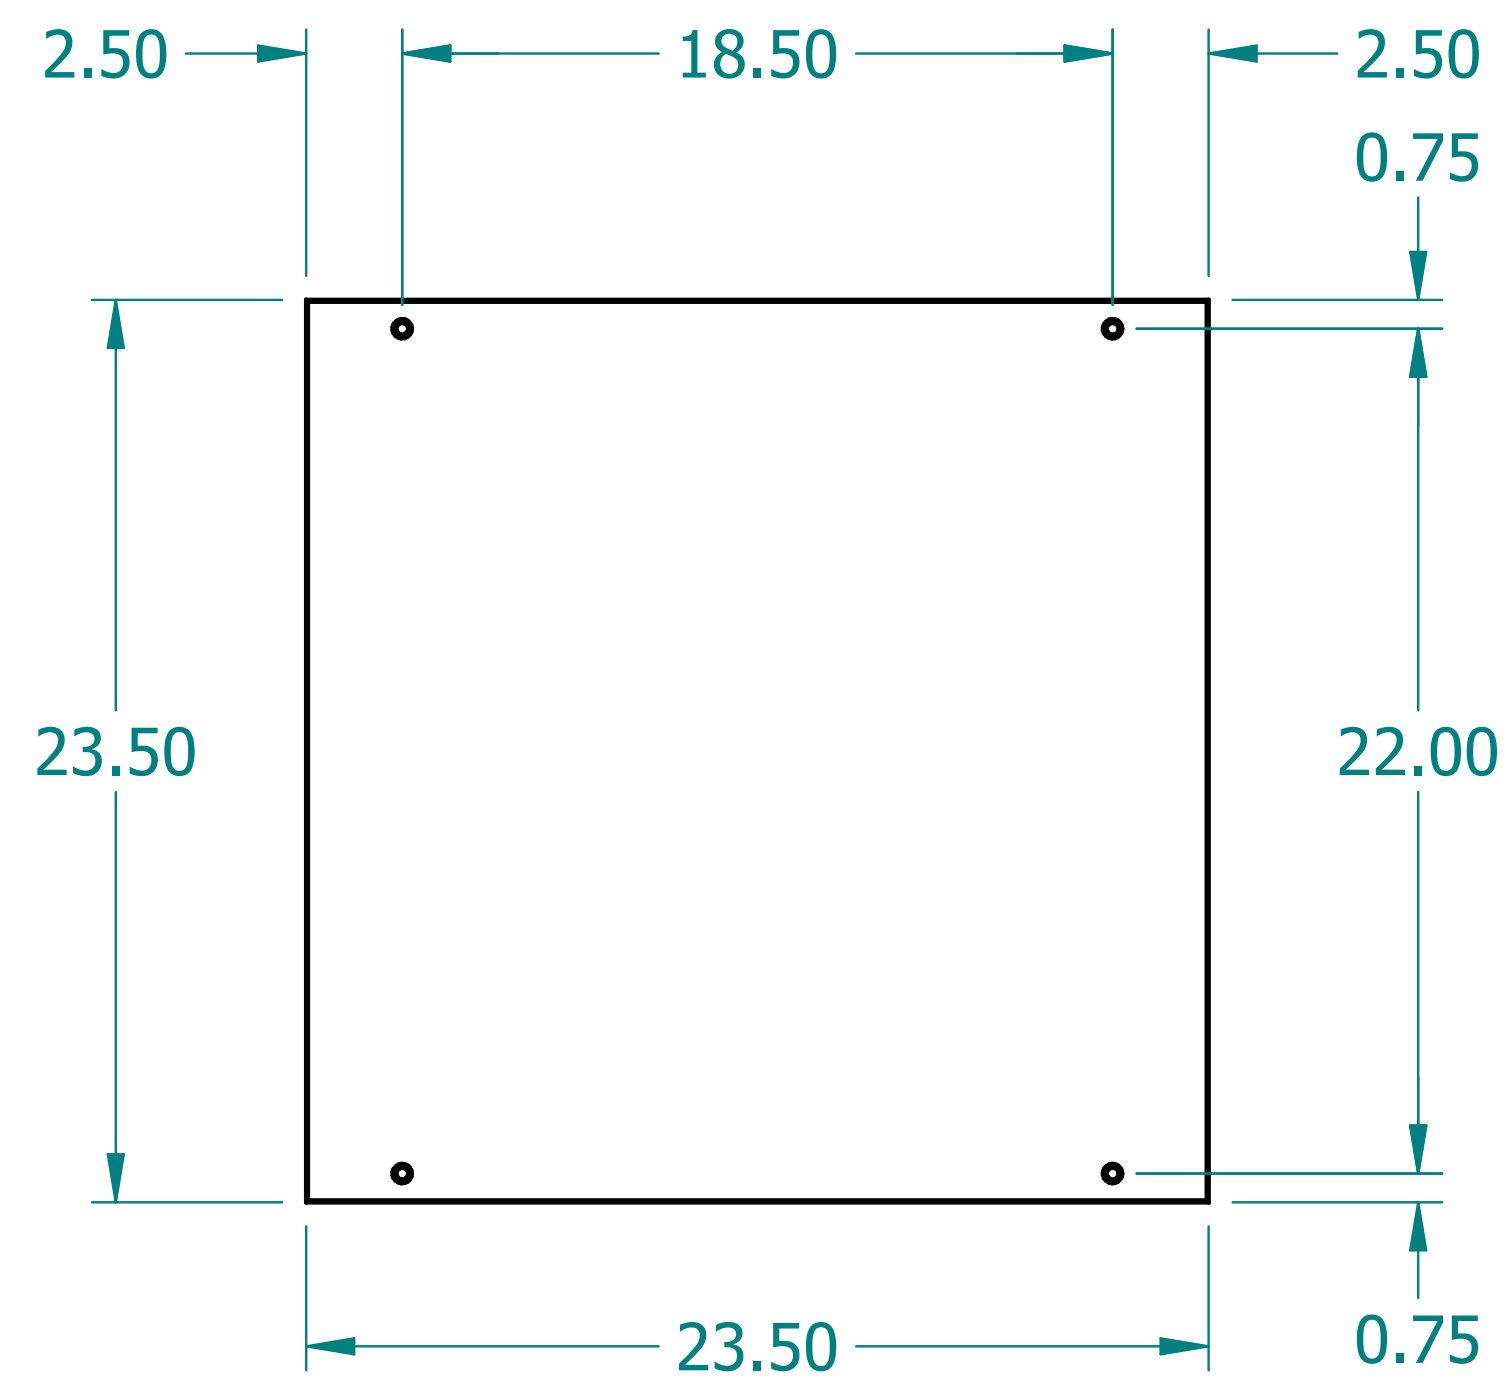

REVISION HISTORY			
REV.	DESCRIPTION	DATE	APPROVED

NAME	DATE	ALTISPACE	
DRAWN: SAI	03/03/20		
ENG APPR: ERIC	03/03/20		
<p>UNLESS OTHERWISE SPECIFIED DIMENSIONS ARE IN 'INCHES'</p> <p>ANGLES $\pm 0.8^\circ$; 2 PL ± 0.040 ; 3 PL ± 0.020</p>		TITLE: Paintable Shape: Square	
		SUBTITLE: 24"x24"x2"	
		PART NO: Shape-1-01-PG	REV: 1.0
		SIZE: 34"x22"	SCALE: 0.20
FILE NAME: Paintable Square(24.24.2).dft			