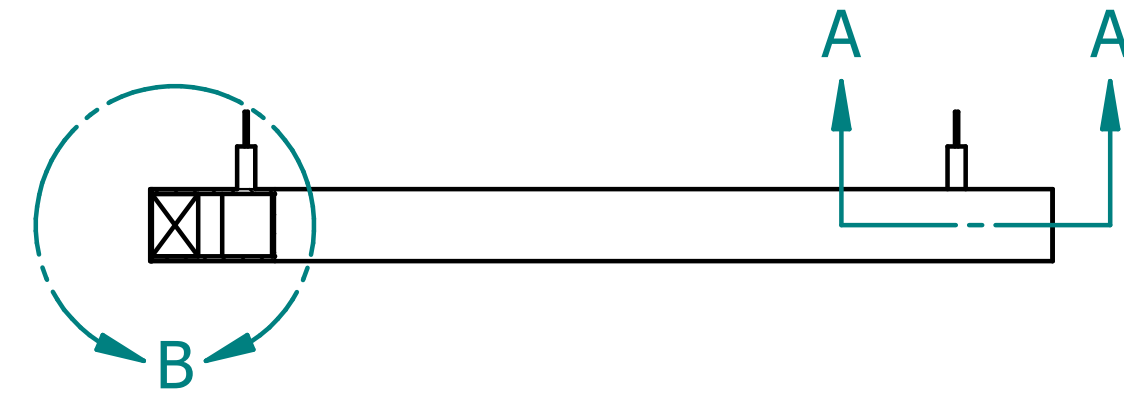

REVISION HISTORY			
REV.	DESCRIPTION	DATE	APPROVED

NAME	DATE	ALTISPACE	
DRAWN: SAI	03/03/20		
ENG APPR: ERIC	03/03/20		
<p>UNLESS OTHERWISE SPECIFIED DIMENSIONS ARE IN 'INCHES'</p> <p>ANGLES $\pm 0.8^\circ$; 2 PL ± 0.040 ; 3 PL ± 0.020</p>		TITLE: Paintable Shape: Square	
		SUBTITLE: 24"x24"x2"	
		PART NO: Shape-1-01-PG	REV: 1.0
		SIZE: 34"x22"	SCALE: 0.20
FILE NAME: Paintable Square(24.24.2).dft			