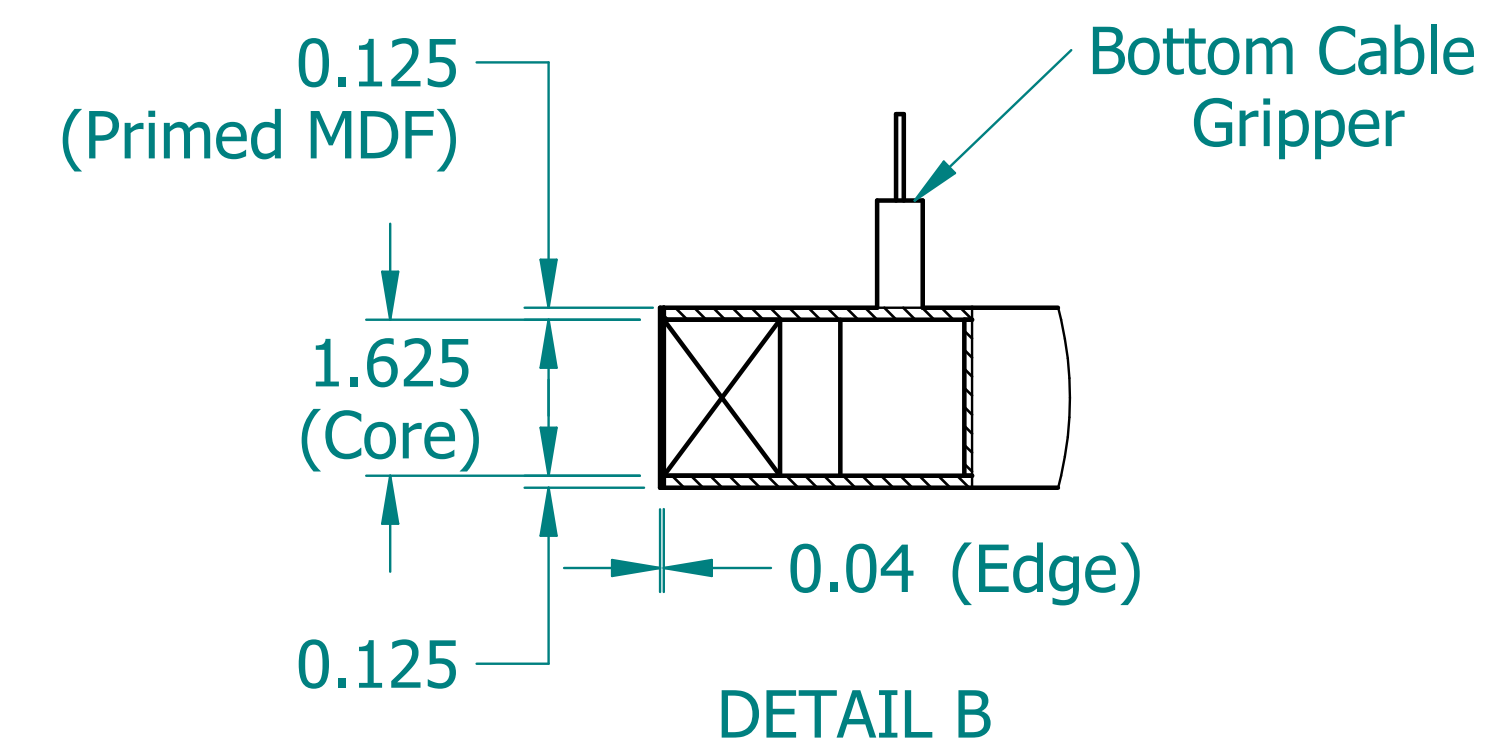

REVISION HISTORY			
REV.	DESCRIPTION	DATE	APPROVED

NAME	DATE	ALTISPACE	
DRAWN: SAI	03/03/20		
ENG APPR: ERIC	03/03/20		
<p>UNLESS OTHERWISE SPECIFIED DIMENSIONS ARE IN 'INCHES'</p> <p>ANGLES $\pm 0.8^\circ$; 2 PL ± 0.040 ; 3 PL ± 0.020</p>		TITLE: Paintable Shape: Square	
		SUBTITLE: 24"x24"x2"	
		PART NO: Shape-1-01-PG	REV: 1.0
		SIZE: 34"x22"	SCALE: 0.20
FILE NAME: Paintable Square(24.24.2).dft			