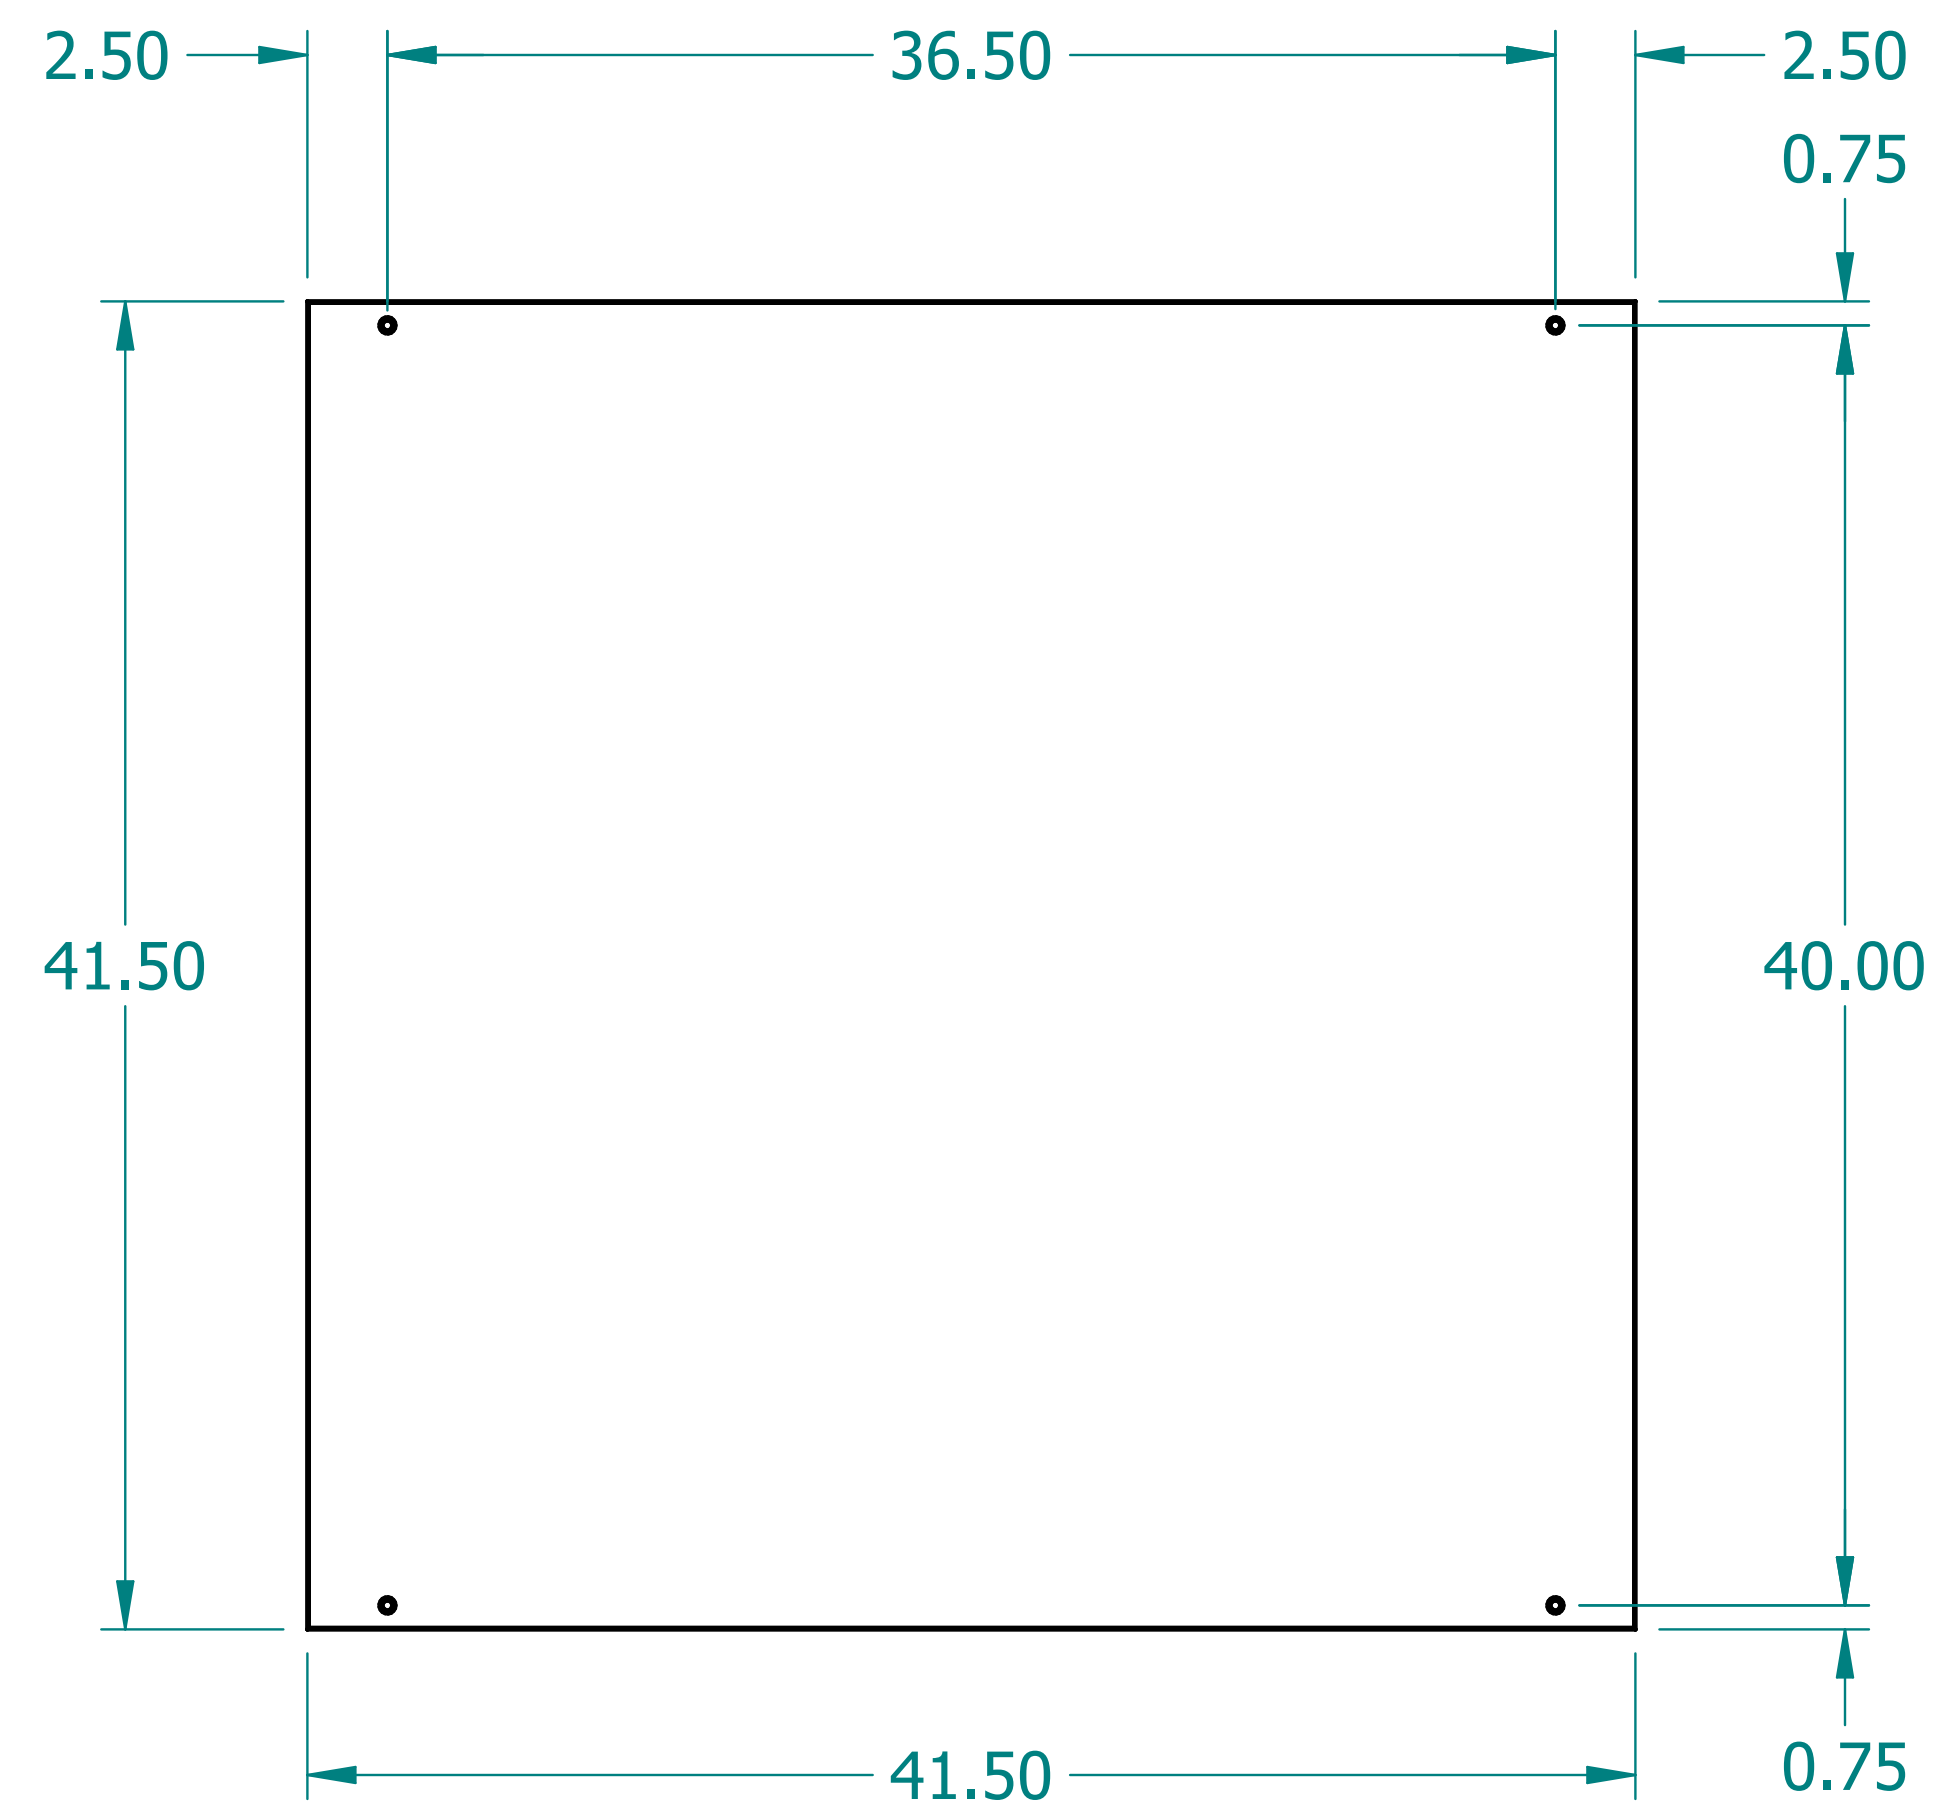

REVISION HISTORY			
REV.	DESCRIPTION	DATE	APPROVED

SECTION A-A

	NAME	DATE
DRAWN	SAI	03/03/20
ENG APPR	ERIC	03/03/20

UNLESS OTHERWISE SPECIFIED DIMENSIONS ARE IN 'INCHES'
 ANGLES $\pm 0.8^\circ$; 2 PL ± 0.040 ;
 3 PL ± 0.020

TITLE		Paintable Shape: Square	
SUBTITLE		42"x42"x2"	
PART NO:	Shape-1-04-PG	REV.	1.0
SIZE: 34"x22"	SCALE: 0.17	SHEET 1 OF 1	
FILE NAME: Paintable Square (42.42.2).dft			