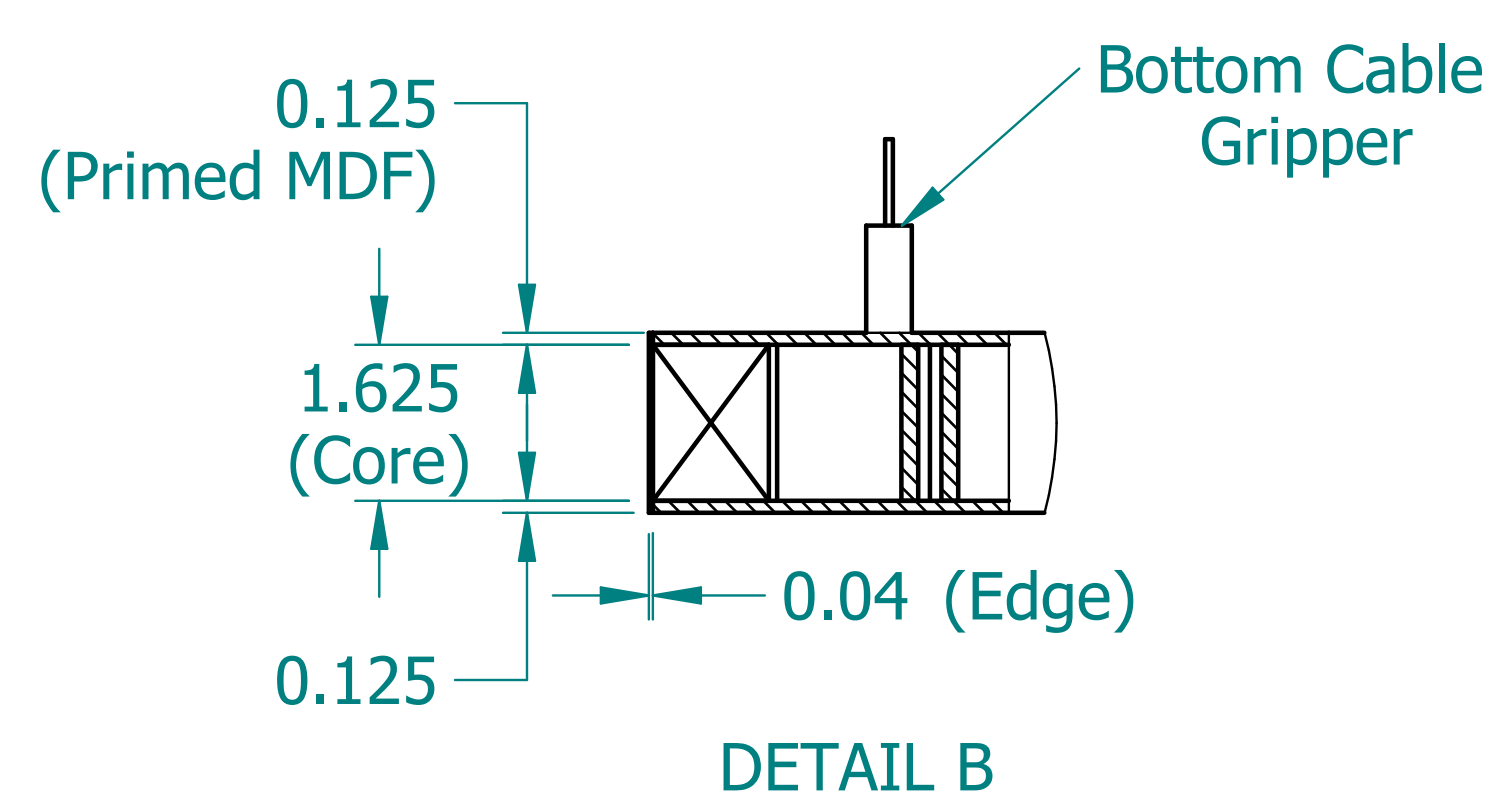

REVISION HISTORY			
REV.	DESCRIPTION	DATE	APPROVED

SECTION A-A

	NAME	DATE
DRAWN	SAI	03/03/20
ENG APPR	ERIC	03/03/20

UNLESS OTHERWISE SPECIFIED DIMENSIONS ARE IN 'INCHES'
 ANGLES $\pm 0.8^\circ$; 2 PL ± 0.040 ;
 3 PL ± 0.020

TITLE		Paintable Shape: Square	
SUBTITLE		42"x42"x2"	
PART NO:	Shape-1-04-PG	REV.	1.0
SIZE: 34"x22"	SCALE: 0.17	SHEET 1 OF 1	
FILE NAME: Paintable Square (42.42.2).dft			