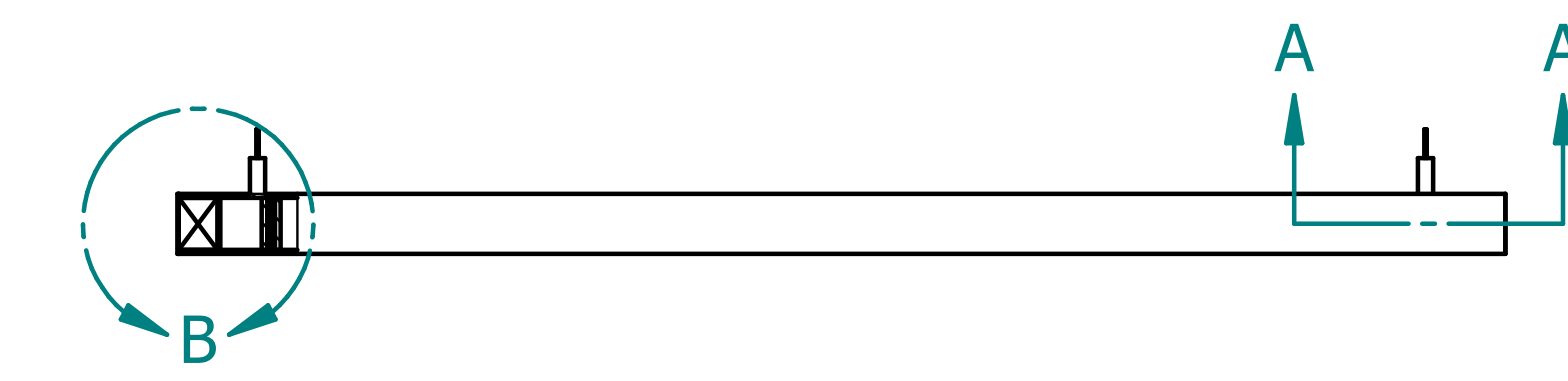

REVISION HISTORY			
REV.	DESCRIPTION	DATE	APPROVED

SECTION A-A

	NAME	DATE
DRAWN	SAI	03/03/20
ENG APPR	ERIC	03/03/20

UNLESS OTHERWISE SPECIFIED DIMENSIONS ARE IN 'INCHES'
 ANGLES $\pm 0.8^\circ$; 2 PL ± 0.040 ;
 3 PL ± 0.020

TITLE		Paintable Shape: Square	
SUBTITLE		42"x42"x2"	
PART NO:	Shape-1-04-PG	REV.	1.0
SIZE: 34"x22"	SCALE: 0.17	SHEET 1 OF 1	
FILE NAME: Paintable Square (42.42.2).dft			