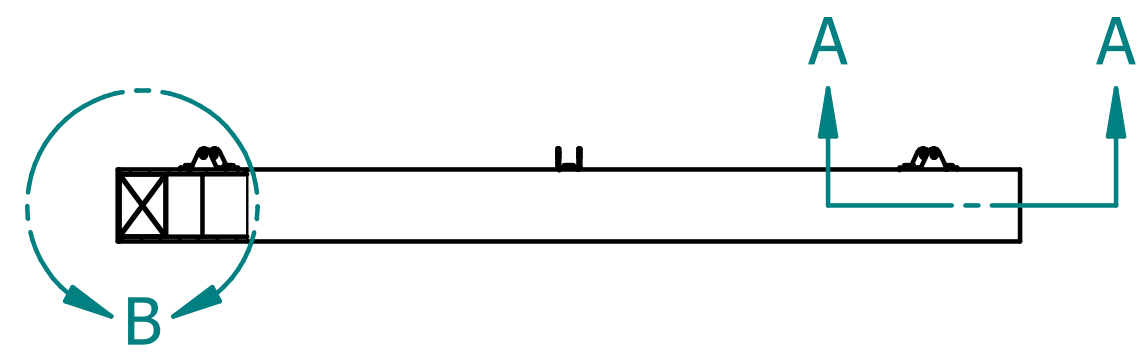

REVISION HISTORY			
REV.	DESCRIPTION	DATE	APPROVED

SECTION A-A

	NAME	DATE
DRAWN	SAI	04/27/20
ENG APPR	ERIC	04/27/20

UNLESS OTHERWISE SPECIFIED DIMENSIONS ARE IN 'INCHES'
 ANGLES ±0.8° ; 2 PL ±0.040 ;
 3 PL ±0.020

TITLE Paintable Shape: Circle		
SUBTITLE 24"x24"x2"		
PART NO: Shape-2-01-PG	REV. 1.0	
SIZE: 34"x22"	SCALE: 0.20	SHEET 1 OF 1
FILE NAME: Paintable Circle (24.24.2).dft		