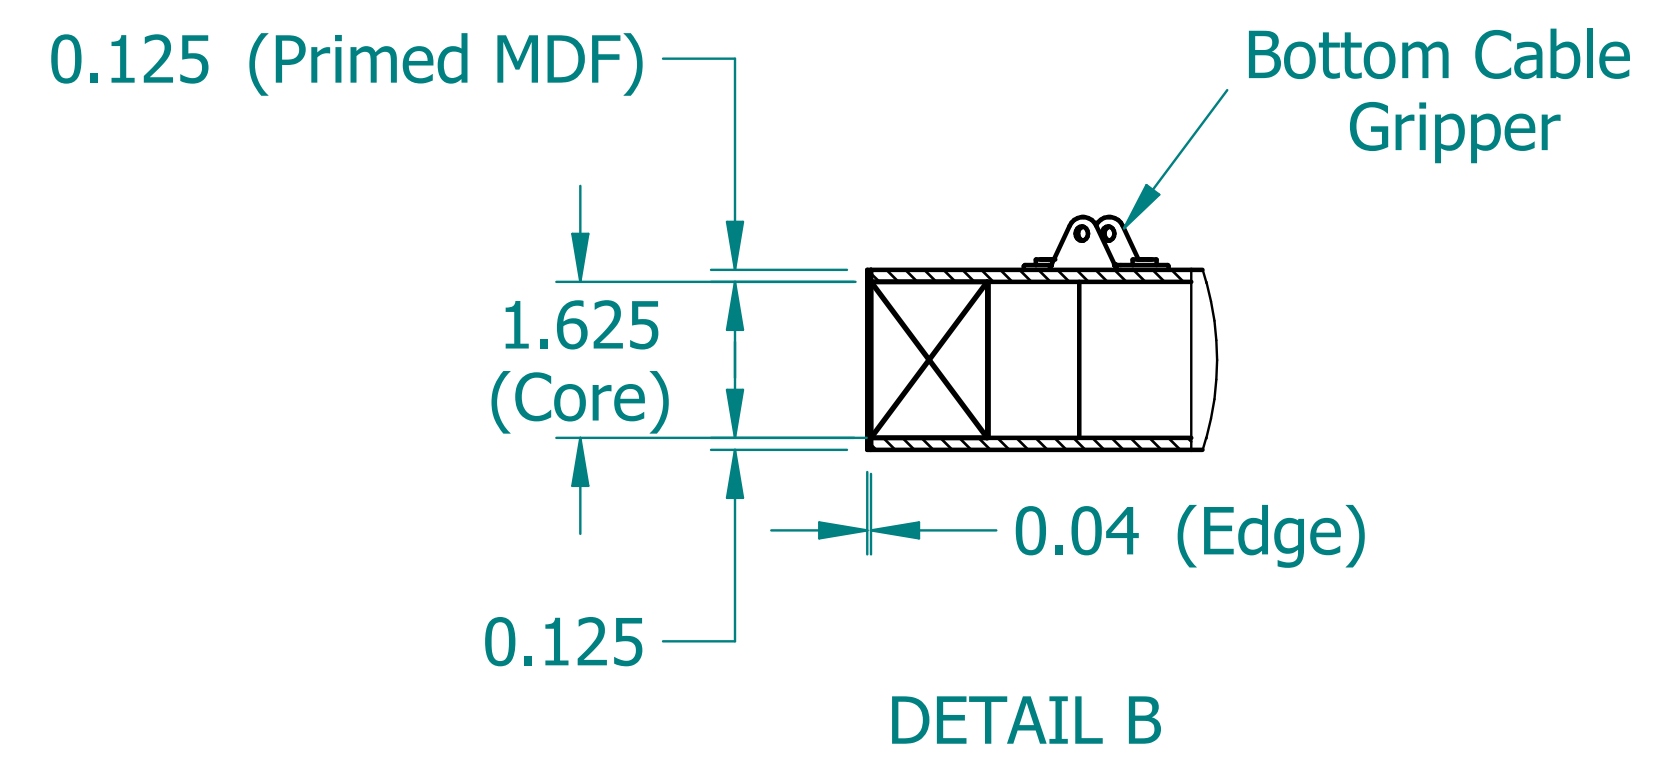

REVISION HISTORY			
REV.	DESCRIPTION	DATE	APPROVED

SECTION A-A

	NAME	DATE
DRAWN	SAI	04/27/20
ENG APPR	ERIC	04/27/20

UNLESS OTHERWISE SPECIFIED DIMENSIONS ARE IN 'INCHES'
 ANGLES ±0.8° ; 2 PL ±0.040 ;
 3 PL ±0.020

TITLE Paintable Shape: Circle		
SUBTITLE 24"x24"x2"		
PART NO: Shape-2-01-PG	REV. 1.0	
SIZE: 34"x22"	SCALE: 0.20	SHEET 1 OF 1
FILE NAME: Paintable Circle (24.24.2).dft		