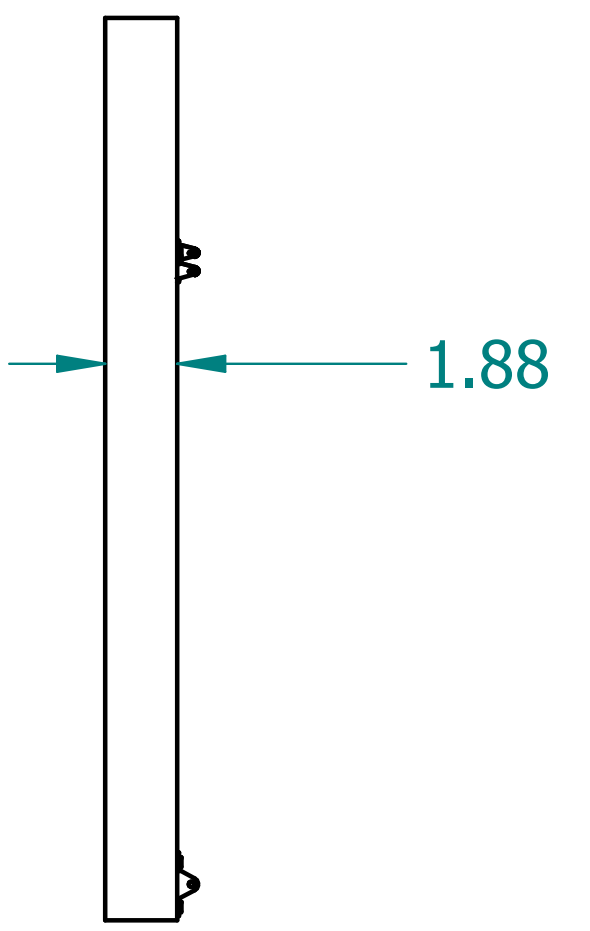

REVISION HISTORY			
REV.	DESCRIPTION	DATE	APPROVED

SECTION A-A

	NAME	DATE
DRAWN	SAI	04/27/20
ENG APPR	ERIC	04/27/20

UNLESS OTHERWISE SPECIFIED DIMENSIONS ARE IN 'INCHES'
 ANGLES ±0.8° ; 2 PL ±0.040 ;
 3 PL ±0.020

TITLE Paintable Shape: Circle		
SUBTITLE 24"x24"x2"		
PART NO: Shape-2-01-PG	REV. 1.0	
SIZE: 34"x22"	SCALE: 0.20	SHEET 1 OF 1
FILE NAME: Paintable Circle (24.24.2).dft		