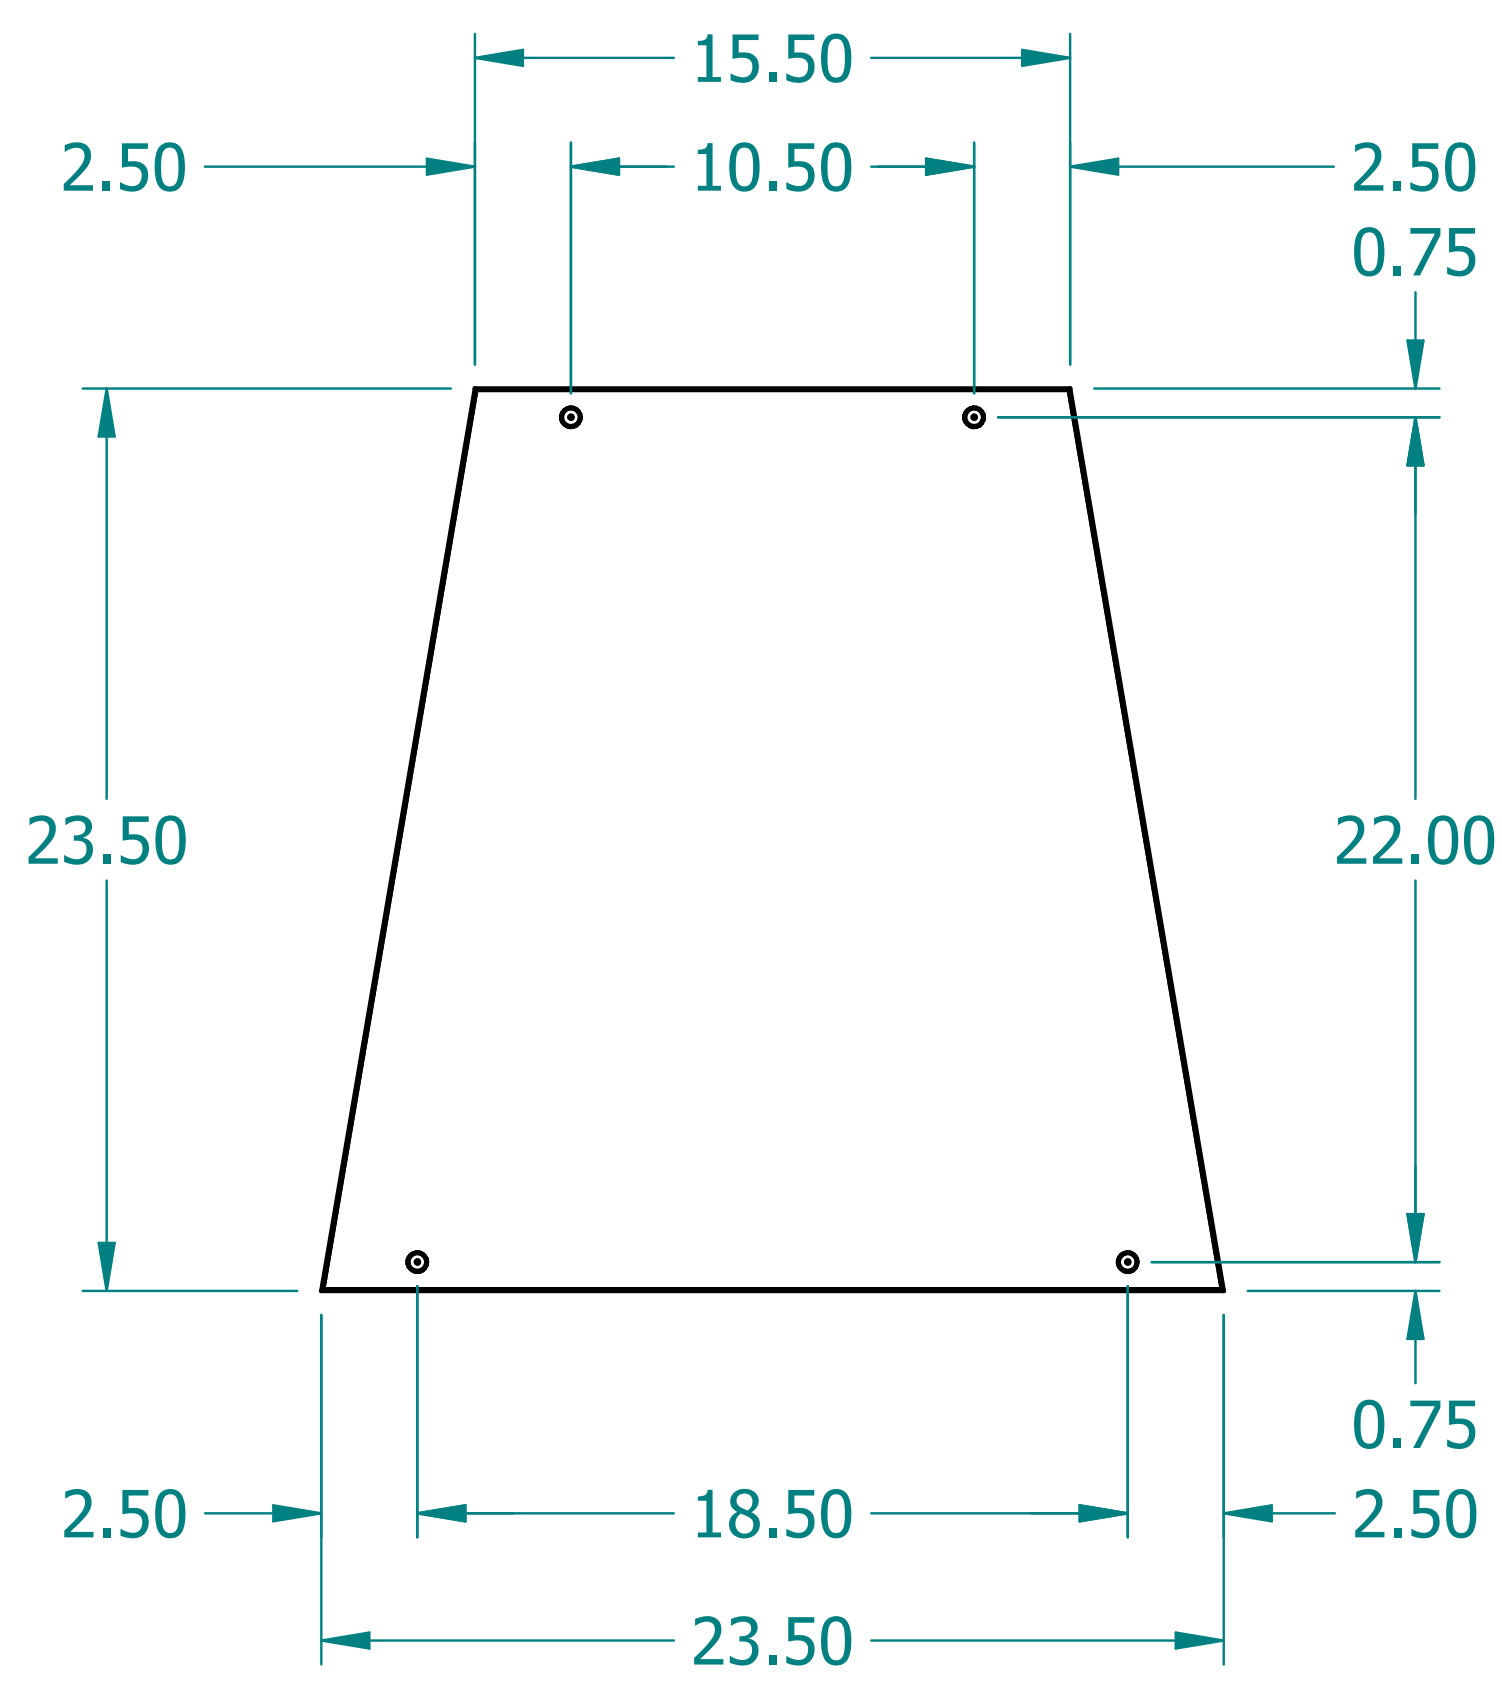

REVISION HISTORY			
REV.	DESCRIPTION	DATE	APPROVED

SECTION A-A

	NAME	DATE
DRAWN	SAI	05/01/20
ENG APPR	ERIC	05/01/20

UNLESS OTHERWISE SPECIFIED DIMENSIONS ARE IN 'INCHES'
 ANGLES $\pm 0.8^\circ$; 2 PL ± 0.040 ; 3 PL ± 0.020

TITLE Paintable Shape: Trapezoid		
SUBTITLE 24"x24"x2"		
PART NO: Shape-4-01-PG	REV. 1.0	
SIZE: 34"x22"	SCALE: 0.20	SHEET 1 OF 1
FILE NAME: Paintable Trapezoid (24.24.2).dft		