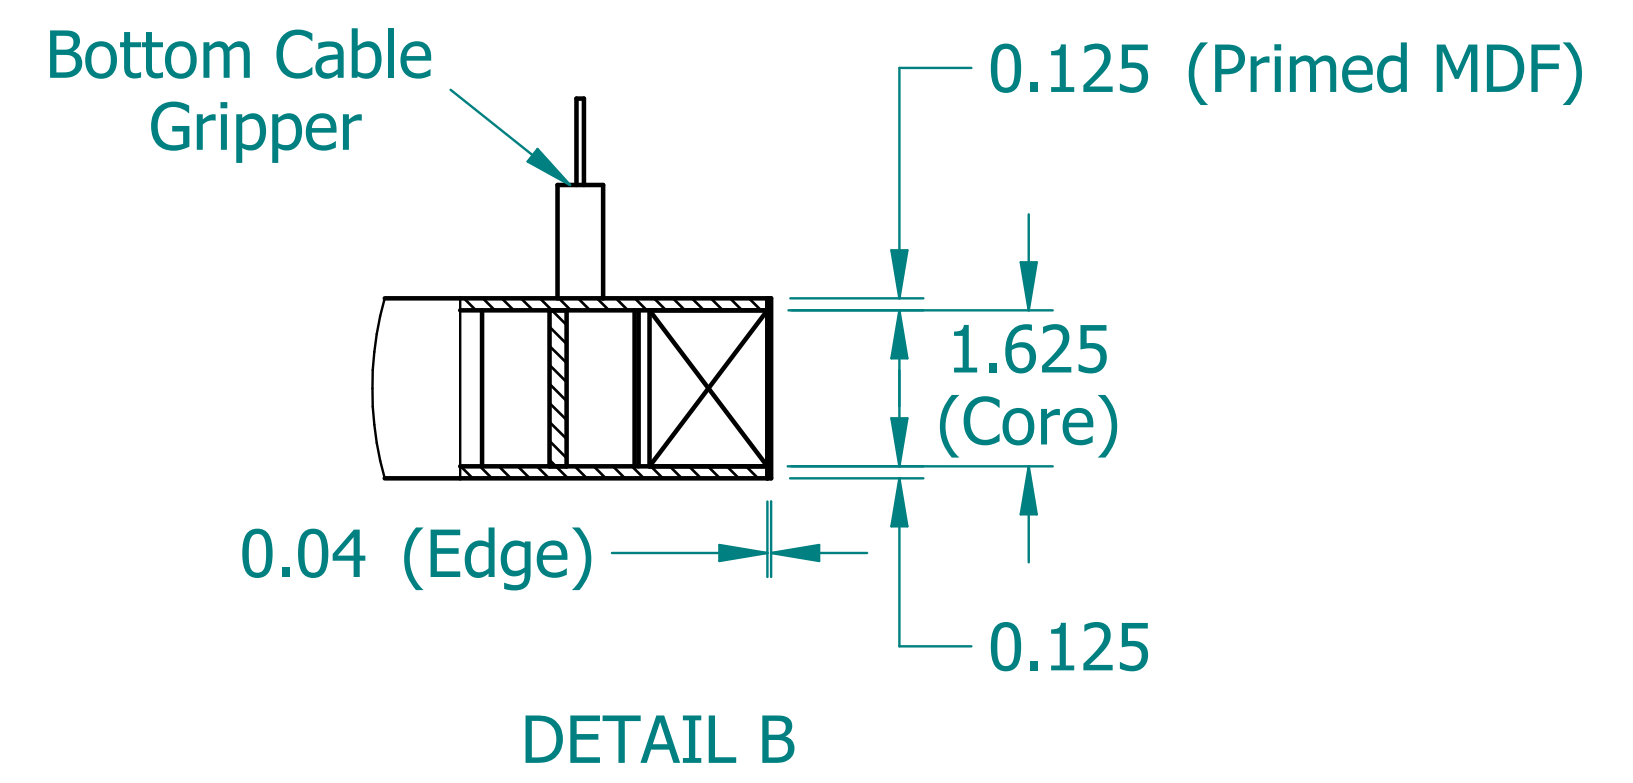

REVISION HISTORY			
REV.	DESCRIPTION	DATE	APPROVED

SECTION A-A

	NAME	DATE
DRAWN	SAI	05/01/20
ENG APPR	ERIC	05/01/20

UNLESS OTHERWISE SPECIFIED DIMENSIONS ARE IN 'INCHES'
 ANGLES $\pm 0.8^\circ$; 2 PL ± 0.040 ; 3 PL ± 0.020

TITLE Paintable Shape: Trapezoid		
SUBTITLE 24"x24"x2"		
PART NO: Shape-4-01-PG	REV. 1.0	
SIZE: 34"x22"	SCALE: 0.20	SHEET 1 OF 1
FILE NAME: Paintable Trapezoid (24.24.2).dft		