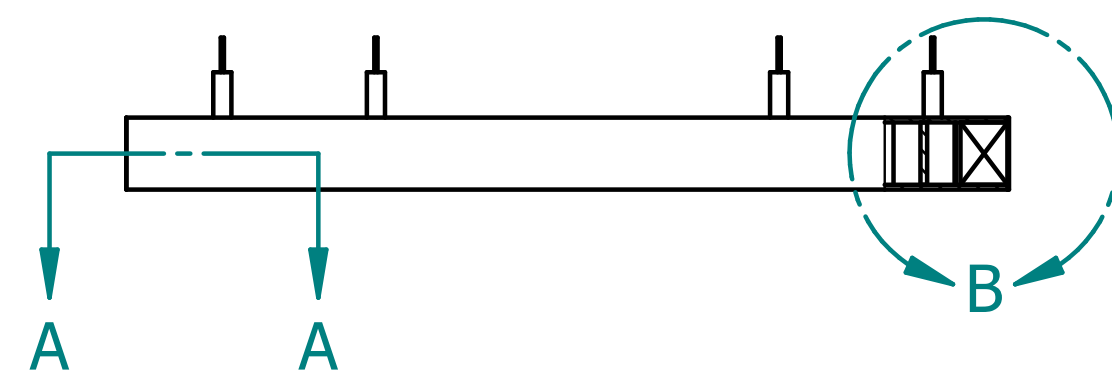

REVISION HISTORY			
REV.	DESCRIPTION	DATE	APPROVED