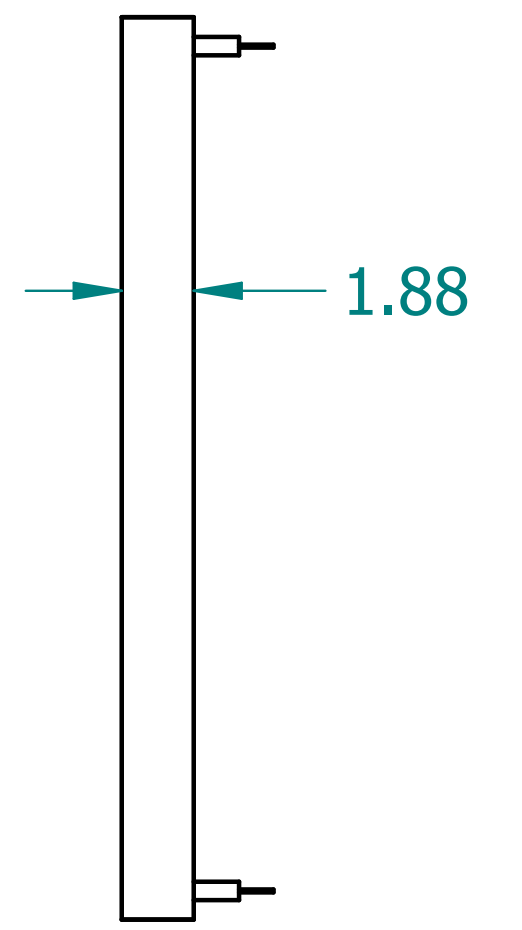

REVISION HISTORY			
REV.	DESCRIPTION	DATE	APPROVED

SECTION A-A

	NAME	DATE
DRAWN	SAI	05/05/20
ENG APPR	ERIC	05/05/20

UNLESS OTHERWISE SPECIFIED DIMENSIONS ARE IN 'INCHES'  
 ANGLES ±0.8° ; 2 PL ±0.040 ; 3 PL ±0.020

TITLE Paintable Shape: Right Parallelogram	
SUBTITLE 24"x24"x2"	
PART NO: Shape-6-01-PG	REV. 1.0
SIZE: 34"x22"	SCALE: 0.20
SHEET 1 OF 1	
FILE NAME: Right Parallelogram (24.24.2).dft	