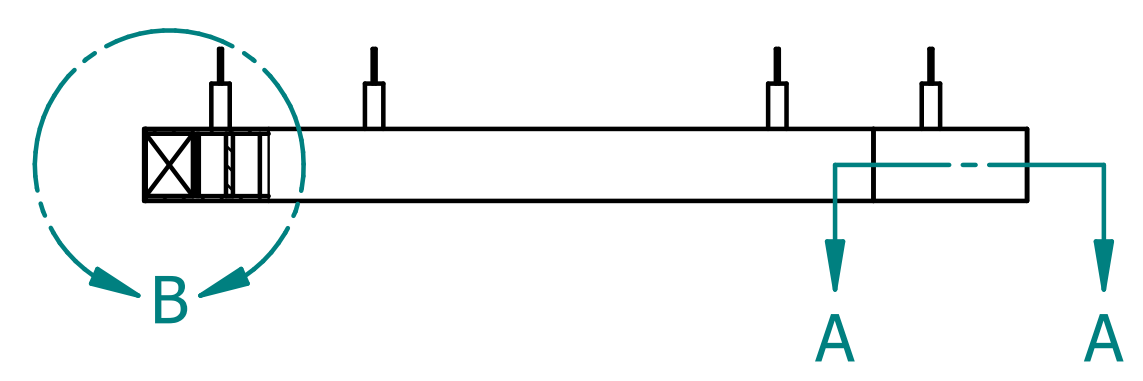

REVISION HISTORY			
REV.	DESCRIPTION	DATE	APPROVED

SECTION A-A

	NAME	DATE
DRAWN	SAI	05/05/20
ENG APPR	ERIC	05/05/20

UNLESS OTHERWISE SPECIFIED DIMENSIONS ARE IN 'INCHES'  
 ANGLES ±0.8° ; 2 PL ±0.040 ; 3 PL ±0.020

TITLE Paintable Shape: Right Parallelogram	
SUBTITLE 24"x24"x2"	
PART NO: Shape-6-01-PG	REV. 1.0
SIZE: 34"x22"	SCALE: 0.20
SHEET 1 OF 1	
FILE NAME: Right Parallelogram (24.24.2).dft	