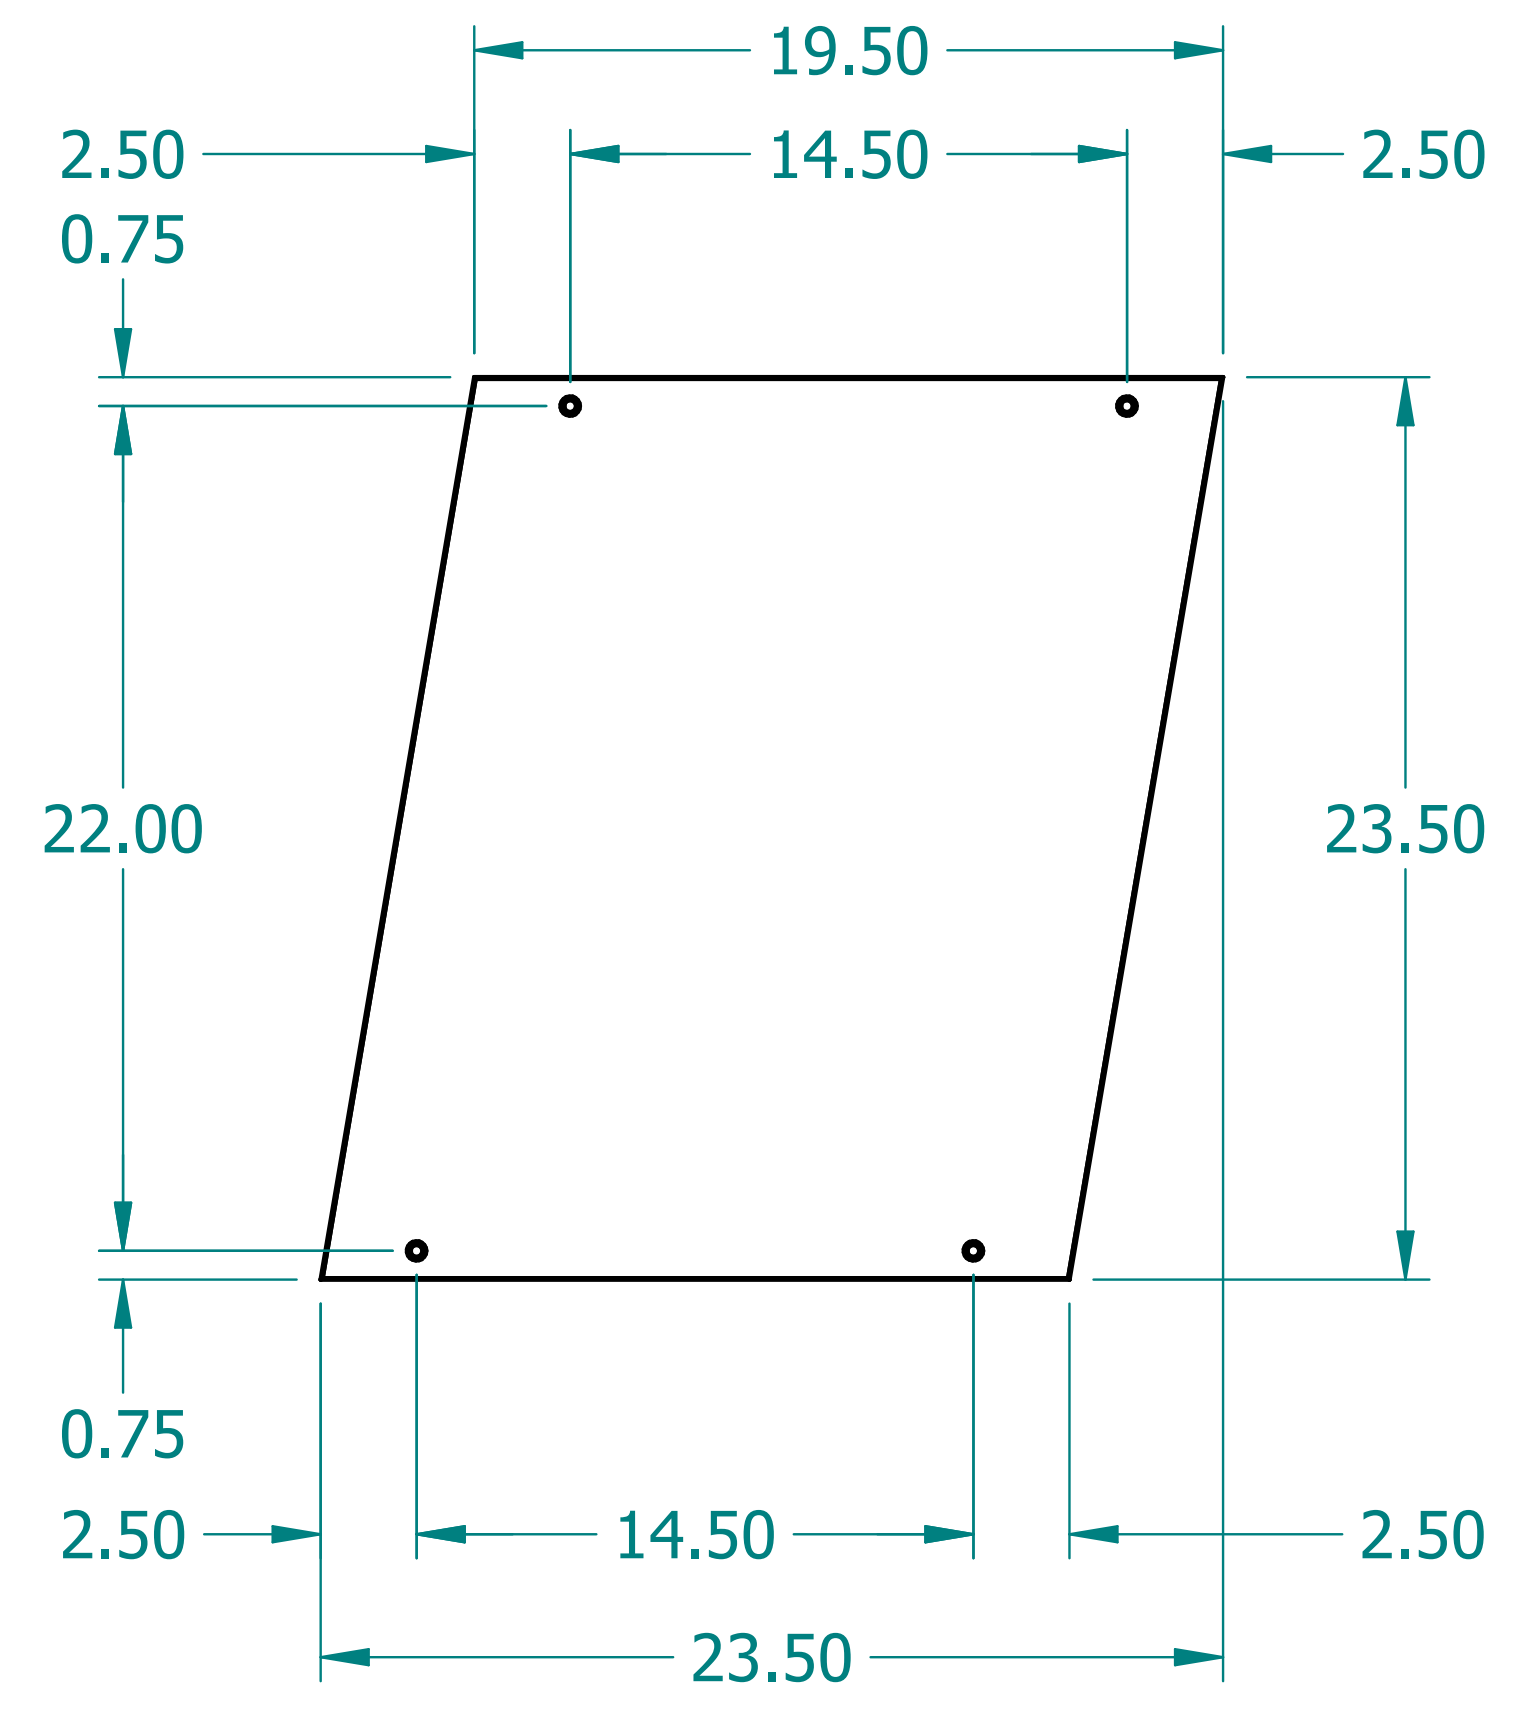

REVISION HISTORY			
REV.	DESCRIPTION	DATE	APPROVED

SECTION A-A

	NAME	DATE
DRAWN	SAI	05/05/20
ENG APPR	ERIC	05/05/20

UNLESS OTHERWISE SPECIFIED DIMENSIONS ARE IN 'INCHES'  
 ANGLES ±0.8° ; 2 PL ±0.040 ; 3 PL ±0.020

TITLE Paintable Shape: Right Parallelogram	
SUBTITLE 24"x24"x2"	
PART NO: Shape-6-01-PG	REV. 1.0
SIZE: 34"x22"	SCALE: 0.20
SHEET 1 OF 1	
FILE NAME: Right Parallelogram (24.24.2).dft	