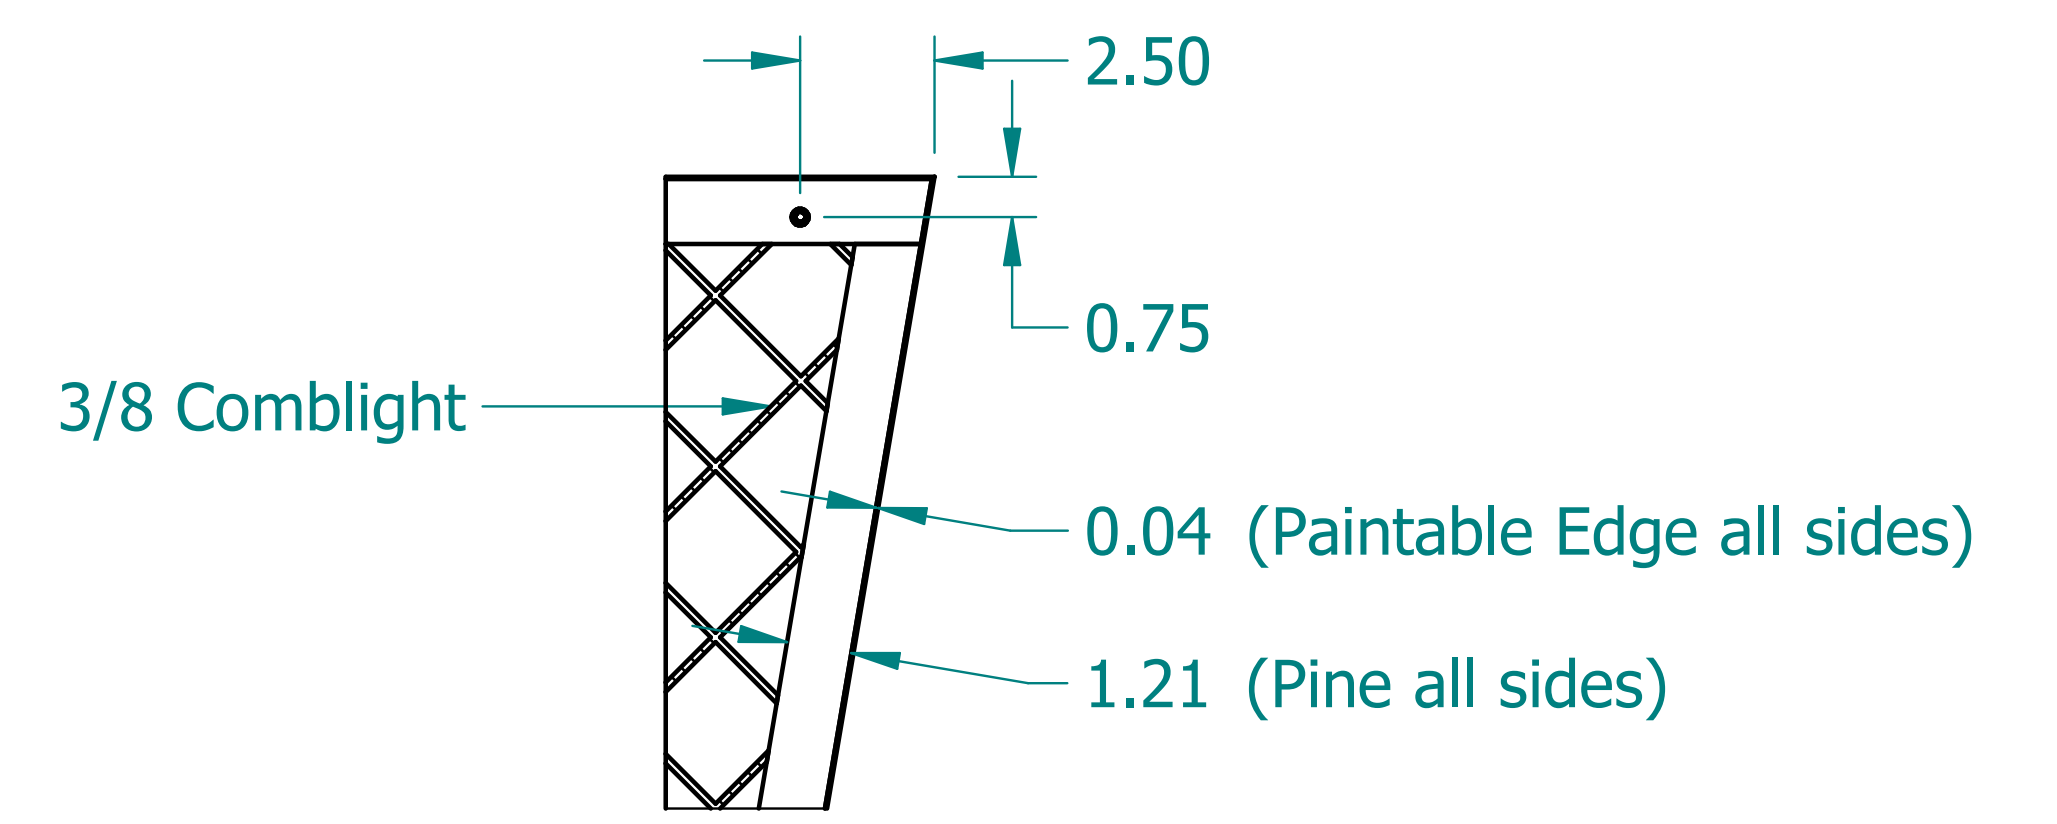

REVISION HISTORY			
REV.	DESCRIPTION	DATE	APPROVED

SECTION A-A

	NAME	DATE
DRAWN	SAI	05/05/20
ENG APPR	ERIC	05/05/20

UNLESS OTHERWISE SPECIFIED DIMENSIONS ARE IN 'INCHES'  
 ANGLES ±0.8° ; 2 PL ±0.040 ; 3 PL ±0.020

TITLE Paintable Shape: Right Parallelogram	
SUBTITLE 24"x24"x2"	
PART NO: Shape-6-01-PG	REV. 1.0
SIZE: 34"x22"	SCALE: 0.20
SHEET 1 OF 1	
FILE NAME: Right Parallelogram (24.24.2).dft	