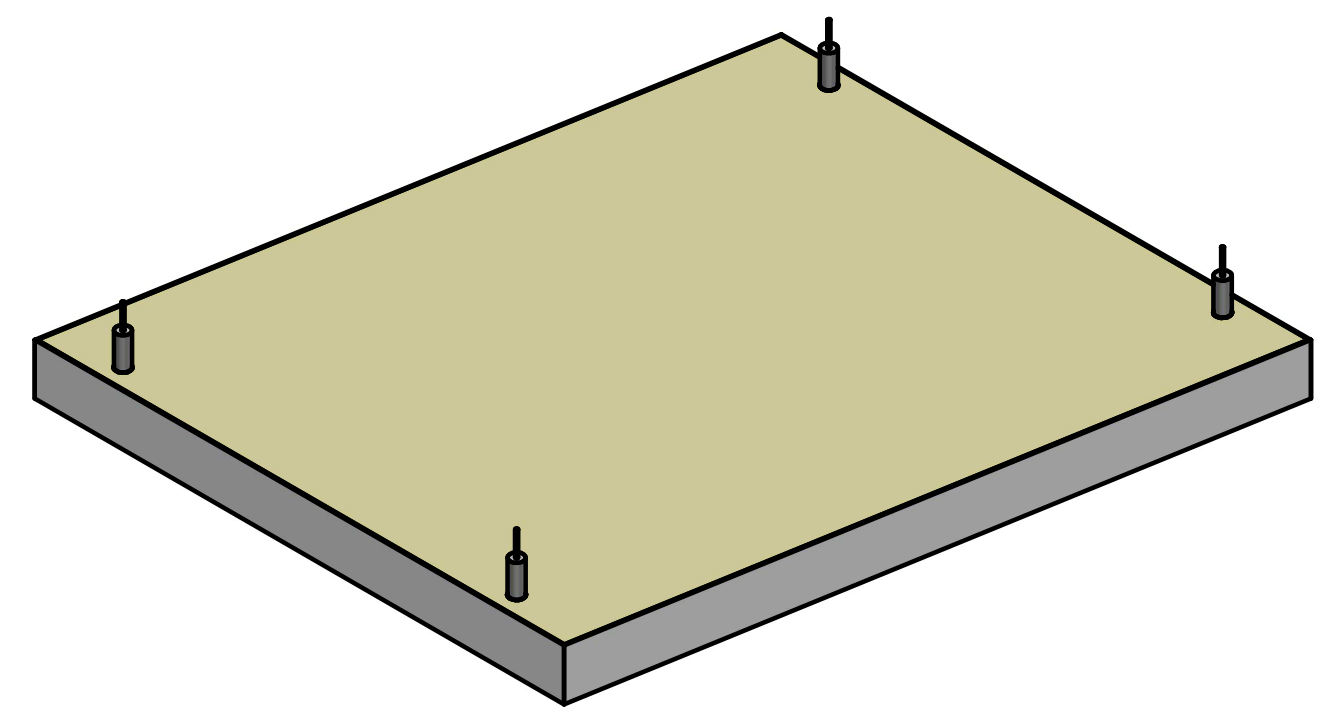

REVISION HISTORY			
REV.	DESCRIPTION	DATE	APPROVED

SECTION A-A

	NAME	DATE
DRAWN	SAI	05/05/20
ENG APPR	ERIC	05/05/20

UNLESS OTHERWISE SPECIFIED DIMENSIONS ARE IN 'INCHES'  
 ANGLES ±0.8° ; 2 PL ±0.040 ; 3 PL ±0.020

TITLE Paintable Shape: Right Parallelogram	
SUBTITLE 24"x24"x2"	
PART NO: Shape-6-01-PG	REV. 1.0
SIZE: 34"x22"	SCALE: 0.20
SHEET 1 OF 1	
FILE NAME: Right Parallelogram (24.24.2).dft	