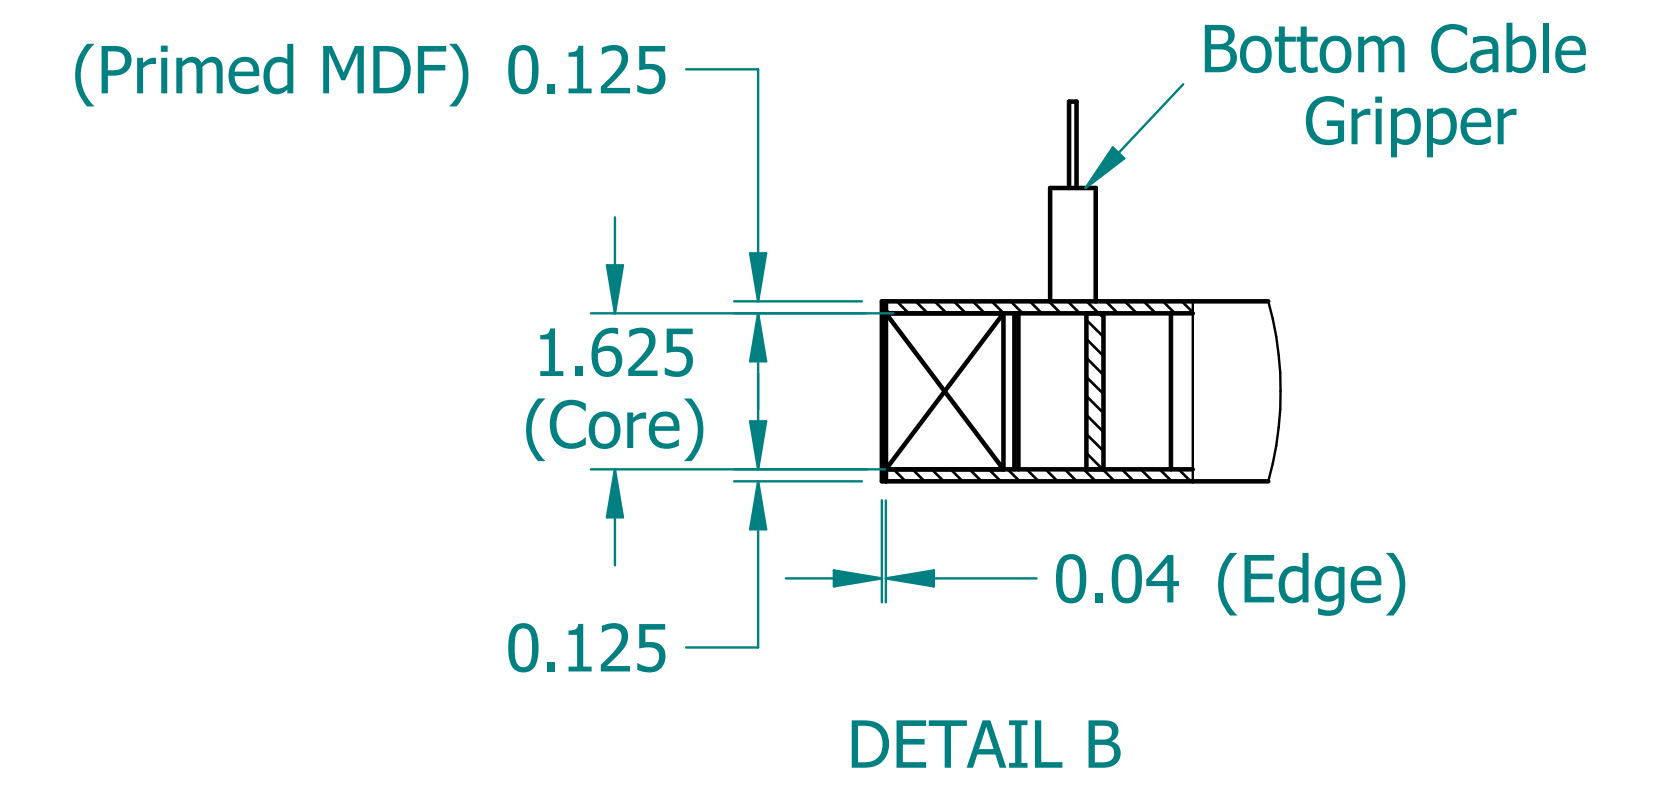

REVISION HISTORY			
REV.	DESCRIPTION	DATE	APPROVED

SECTION A-A

	NAME	DATE
DRAWN	SAI	05/05/20
ENG APPR	ERIC	05/05/20

UNLESS OTHERWISE SPECIFIED DIMENSIONS ARE IN 'INCHES'  
 ANGLES ±0.8° ; 2 PL ±0.040 ; 3 PL ±0.020

TITLE Paintable Shape: Right Parallelogram	
SUBTITLE 24"x24"x2"	
PART NO: Shape-6-01-PG	REV. 1.0
SIZE: 34"x22"	SCALE: 0.20
SHEET 1 OF 1	
FILE NAME: Right Parallelogram (24.24.2).dft	