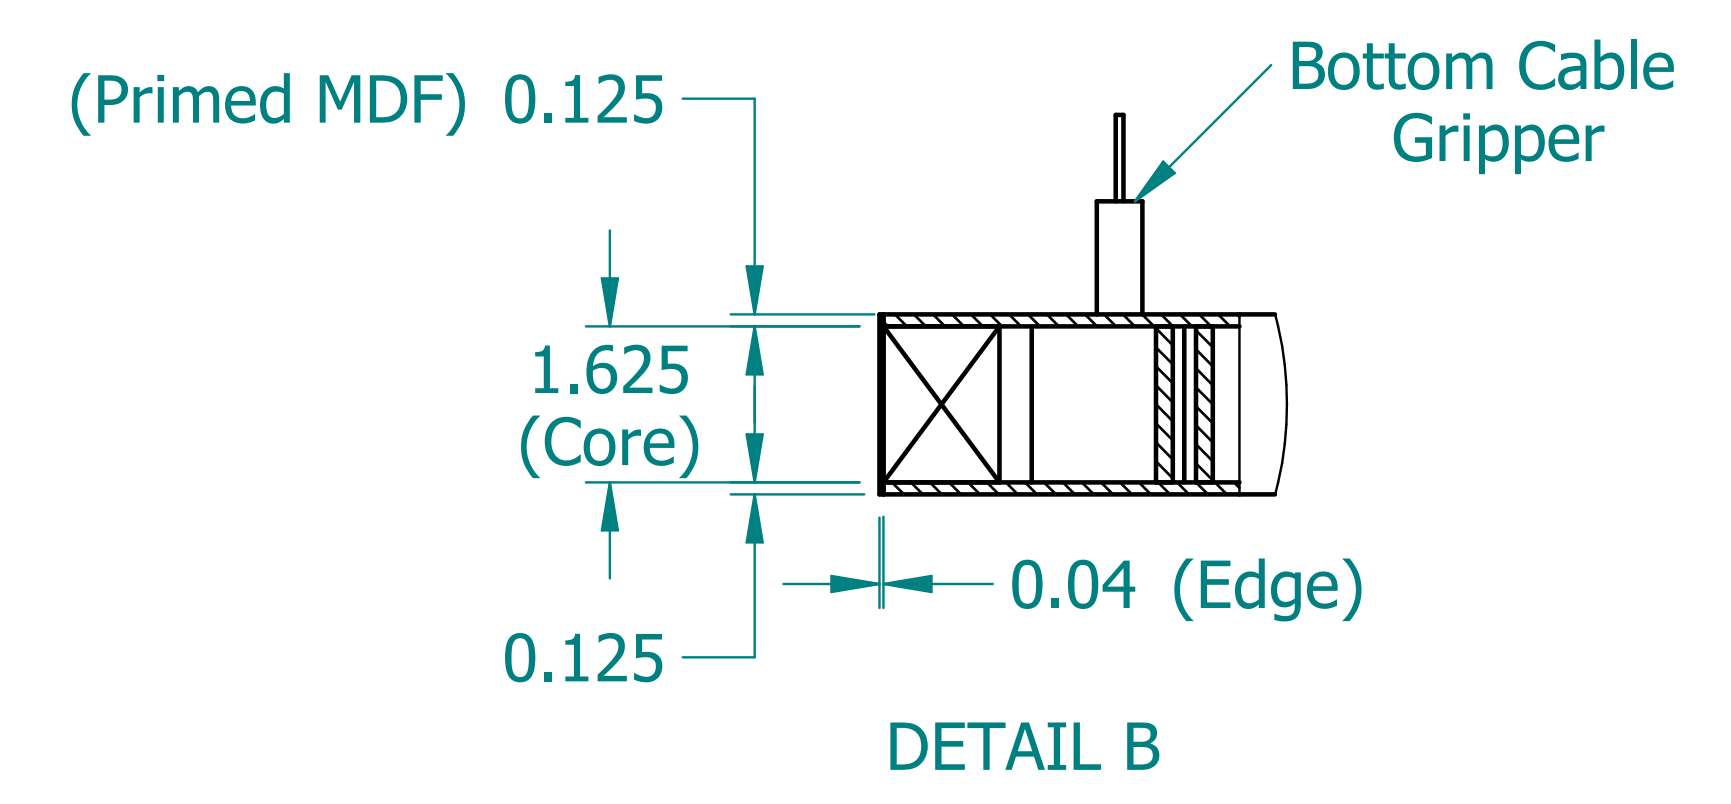

REVISION HISTORY			
REV.	DESCRIPTION	DATE	APPROVED

SECTION A-A

NAME	DATE	ALTISPACE	
DRAWN: SAI	03/03/20		
ENG APPR: ERIC	03/03/20		
<p>UNLESS OTHERWISE SPECIFIED DIMENSIONS ARE IN 'INCHES'</p> <p>ANGLES <math>\pm 0.8^\circ</math> ; 2 PL <math>\pm 0.040</math> ; 3 PL <math>\pm 0.020</math></p>		TITLE: Paintable Shape: Rectangle	
		SUBTITLE: 24"x48"x2"	
		PART NO: Shape-7-06-PG	REV: 1.0
		SIZE: 34"x22"	SCALE: 0.17
FILE NAME: Paintable Rectangle (24.48.2).dft			