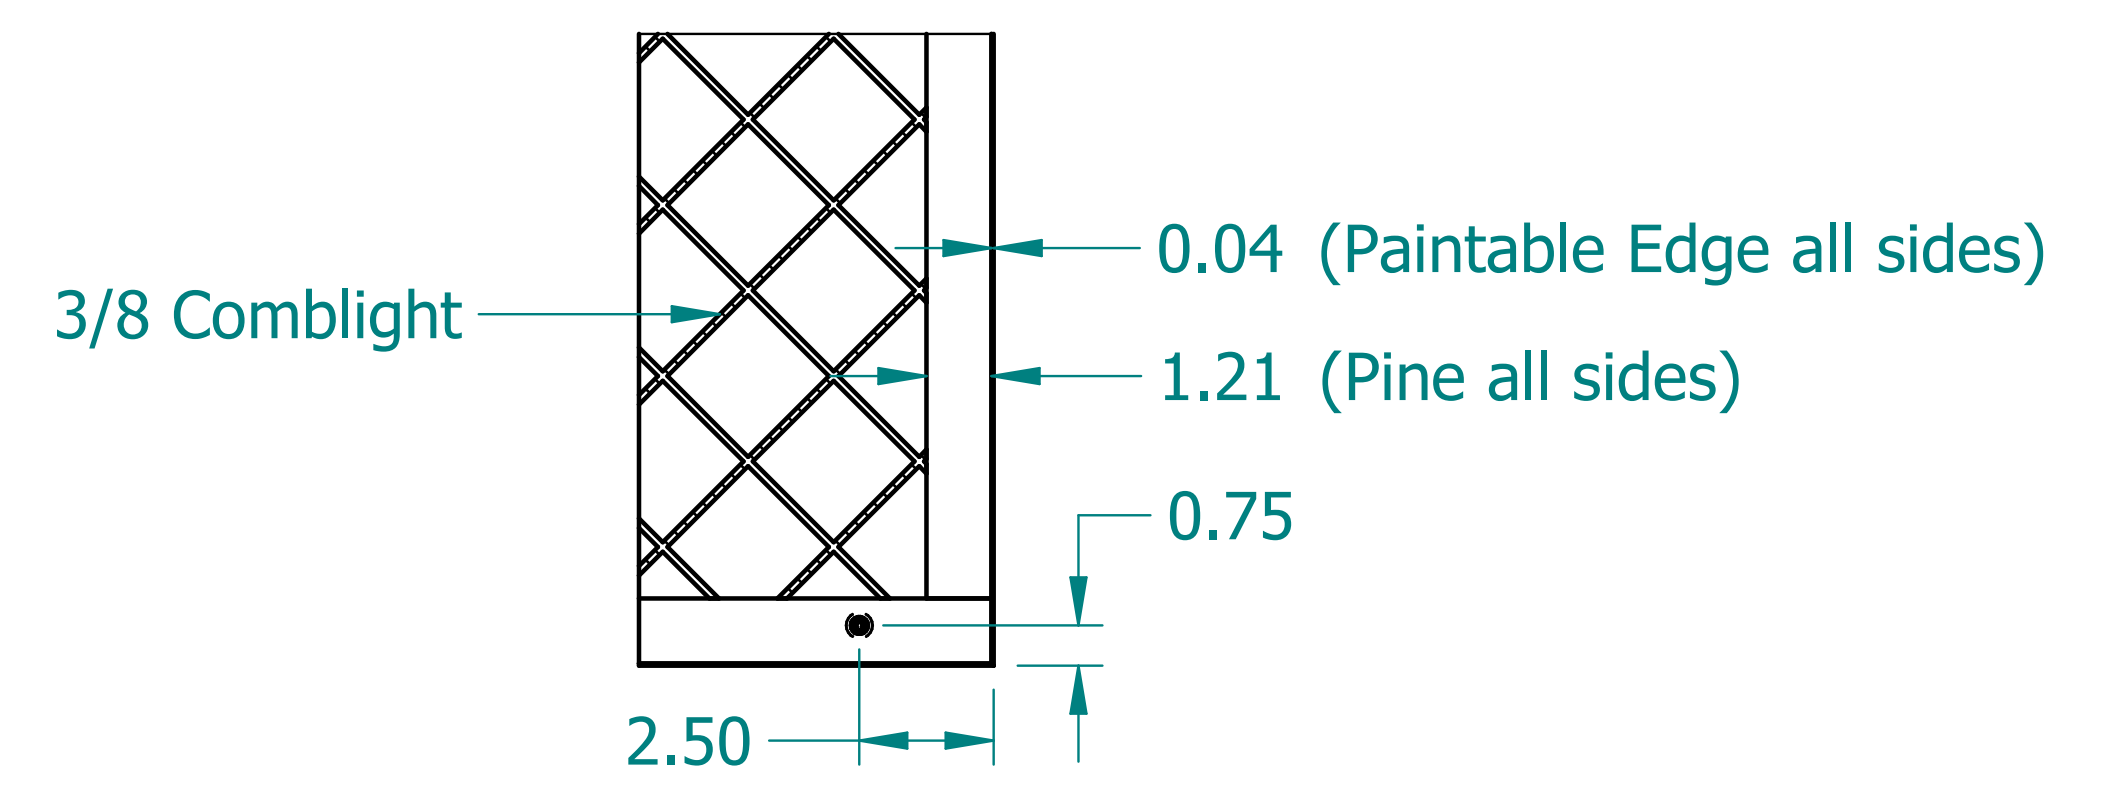

REVISION HISTORY			
REV.	DESCRIPTION	DATE	APPROVED

SECTION A-A

NAME	DATE	ALTISPACE	
DRAWN: SAI	03/03/20		
ENG APPR: ERIC	03/03/20		
<p>UNLESS OTHERWISE SPECIFIED DIMENSIONS ARE IN 'INCHES'</p> <p>ANGLES <math>\pm 0.8^\circ</math> ; 2 PL <math>\pm 0.040</math> ; 3 PL <math>\pm 0.020</math></p>		TITLE: Paintable Shape: Rectangle	
		SUBTITLE: 24"x48"x2"	
		PART NO: Shape-7-06-PG	REV: 1.0
		SIZE: 34"x22"	SCALE: 0.17
FILE NAME: Paintable Rectangle (24.48.2).dft			