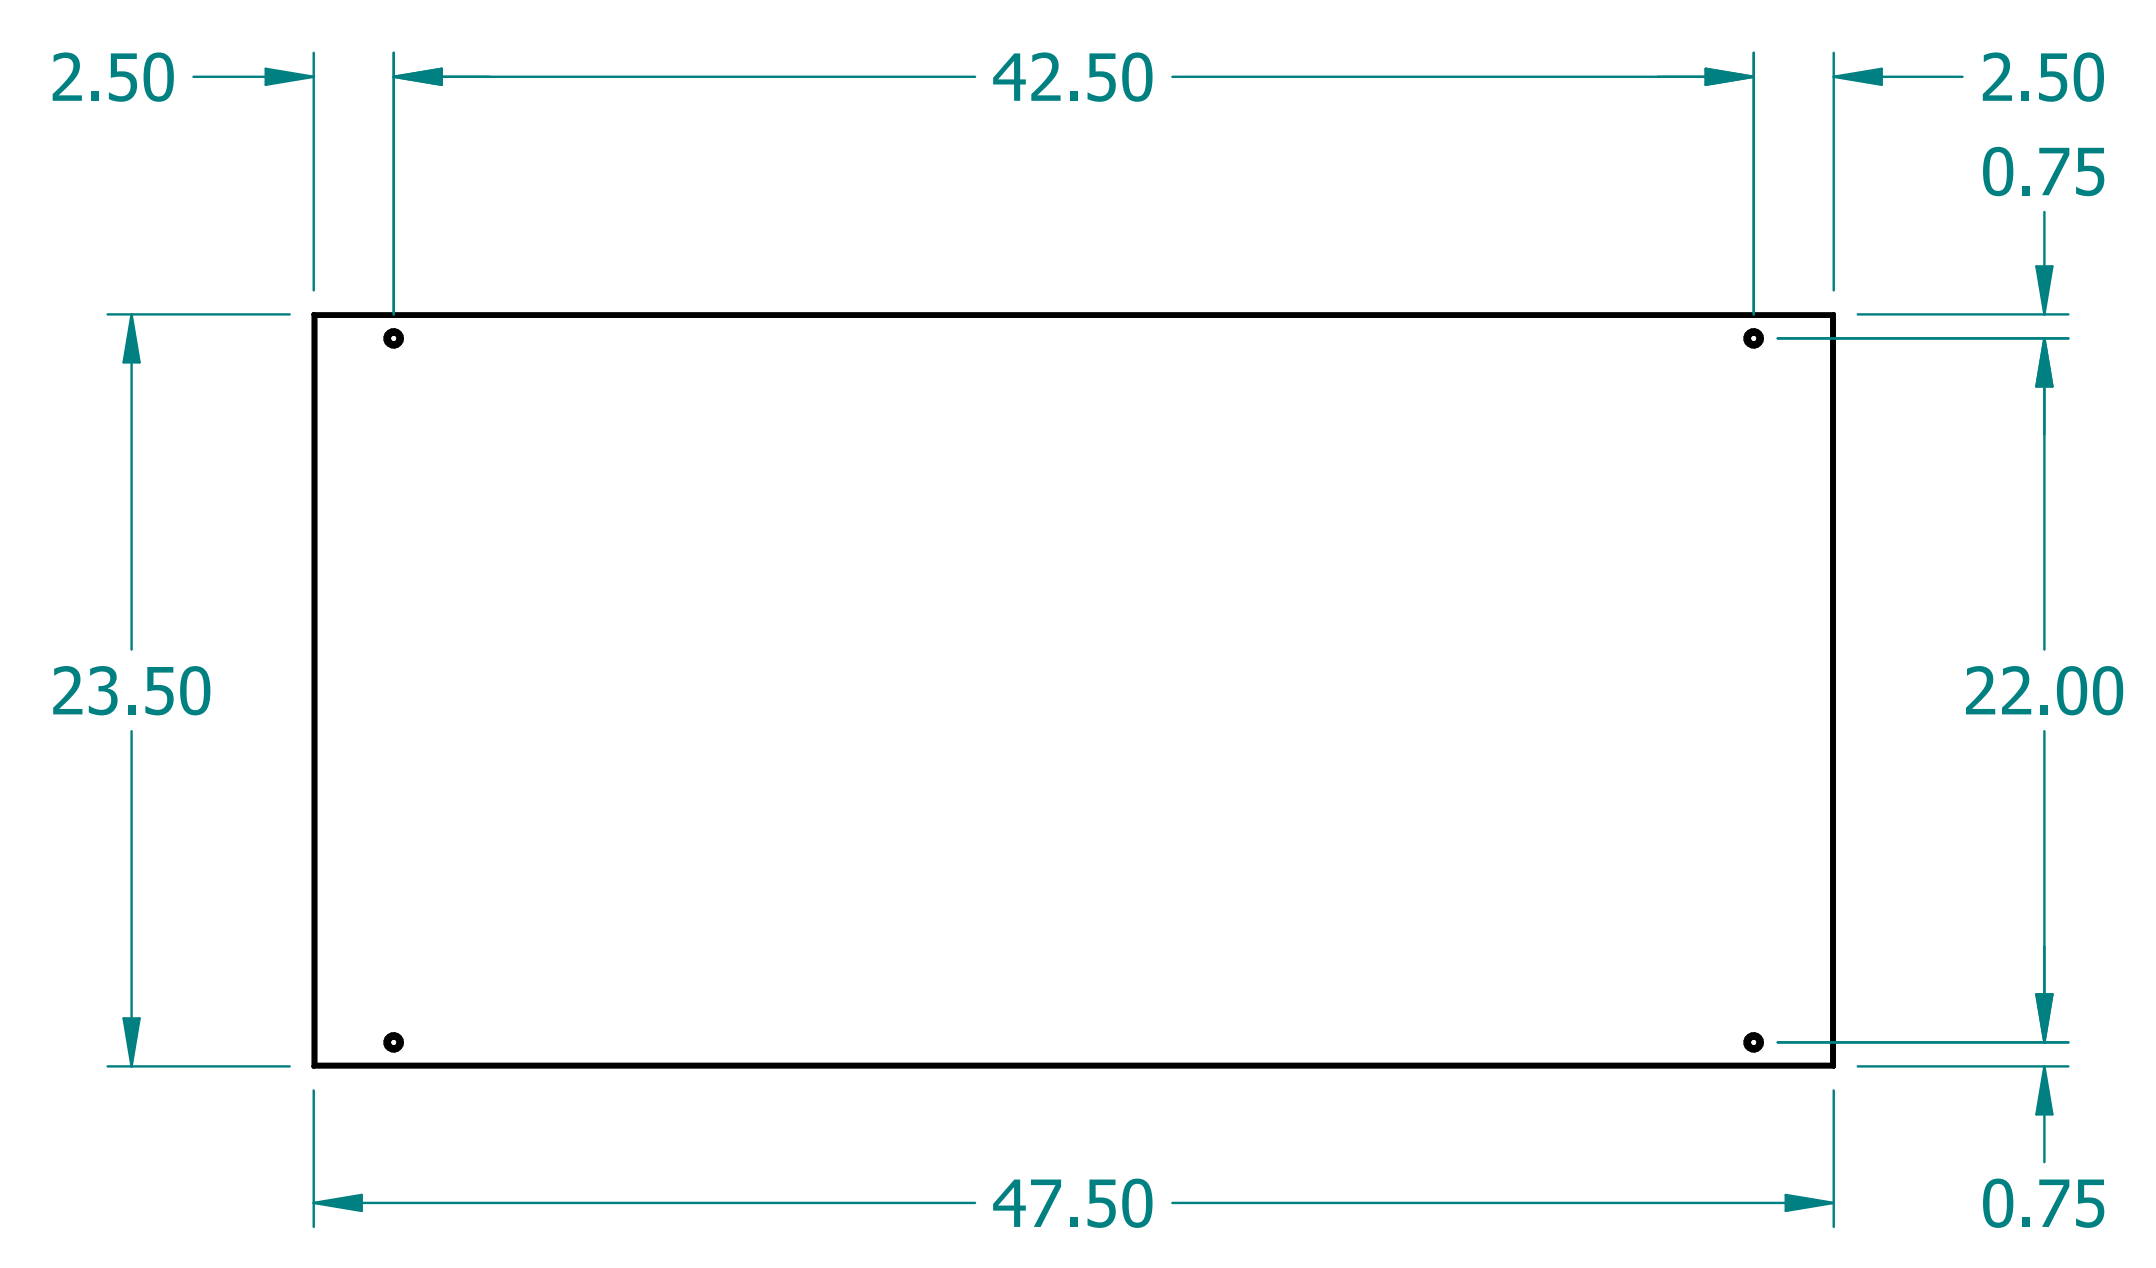

REVISION HISTORY			
REV.	DESCRIPTION	DATE	APPROVED

SECTION A-A

NAME	DATE	ALTISPACE	
DRAWN: SAI	03/03/20		
ENG APPR: ERIC	03/03/20		
<p>UNLESS OTHERWISE SPECIFIED DIMENSIONS ARE IN 'INCHES'</p> <p>ANGLES <math>\pm 0.8^\circ</math> ; 2 PL <math>\pm 0.040</math> ; 3 PL <math>\pm 0.020</math></p>		TITLE: Paintable Shape: Rectangle	
		SUBTITLE: 24"x48"x2"	
		PART NO: Shape-7-06-PG	REV: 1.0
		SIZE: 34"x22"	SCALE: 0.17
FILE NAME: Paintable Rectangle (24.48.2).dft			