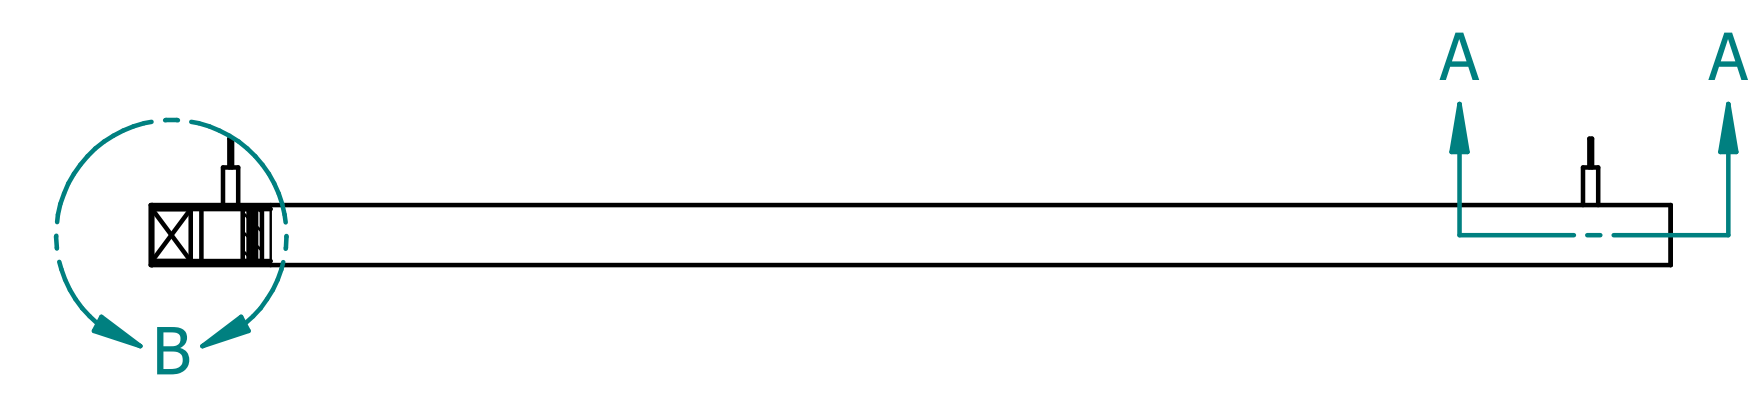

REVISION HISTORY			
REV.	DESCRIPTION	DATE	APPROVED

SECTION A-A

NAME	DATE	ALTISPACE	
DRAWN: SAI	03/03/20		
ENG APPR: ERIC	03/03/20		
<p>UNLESS OTHERWISE SPECIFIED DIMENSIONS ARE IN 'INCHES'</p> <p>ANGLES <math>\pm 0.8^\circ</math> ; 2 PL <math>\pm 0.040</math> ; 3 PL <math>\pm 0.020</math></p>		TITLE: Paintable Shape: Rectangle	
		SUBTITLE: 24"x48"x2"	
		PART NO: Shape-7-06-PG	REV: 1.0
		SIZE: 34"x22"	SCALE: 0.17
FILE NAME: Paintable Rectangle (24.48.2).dft			