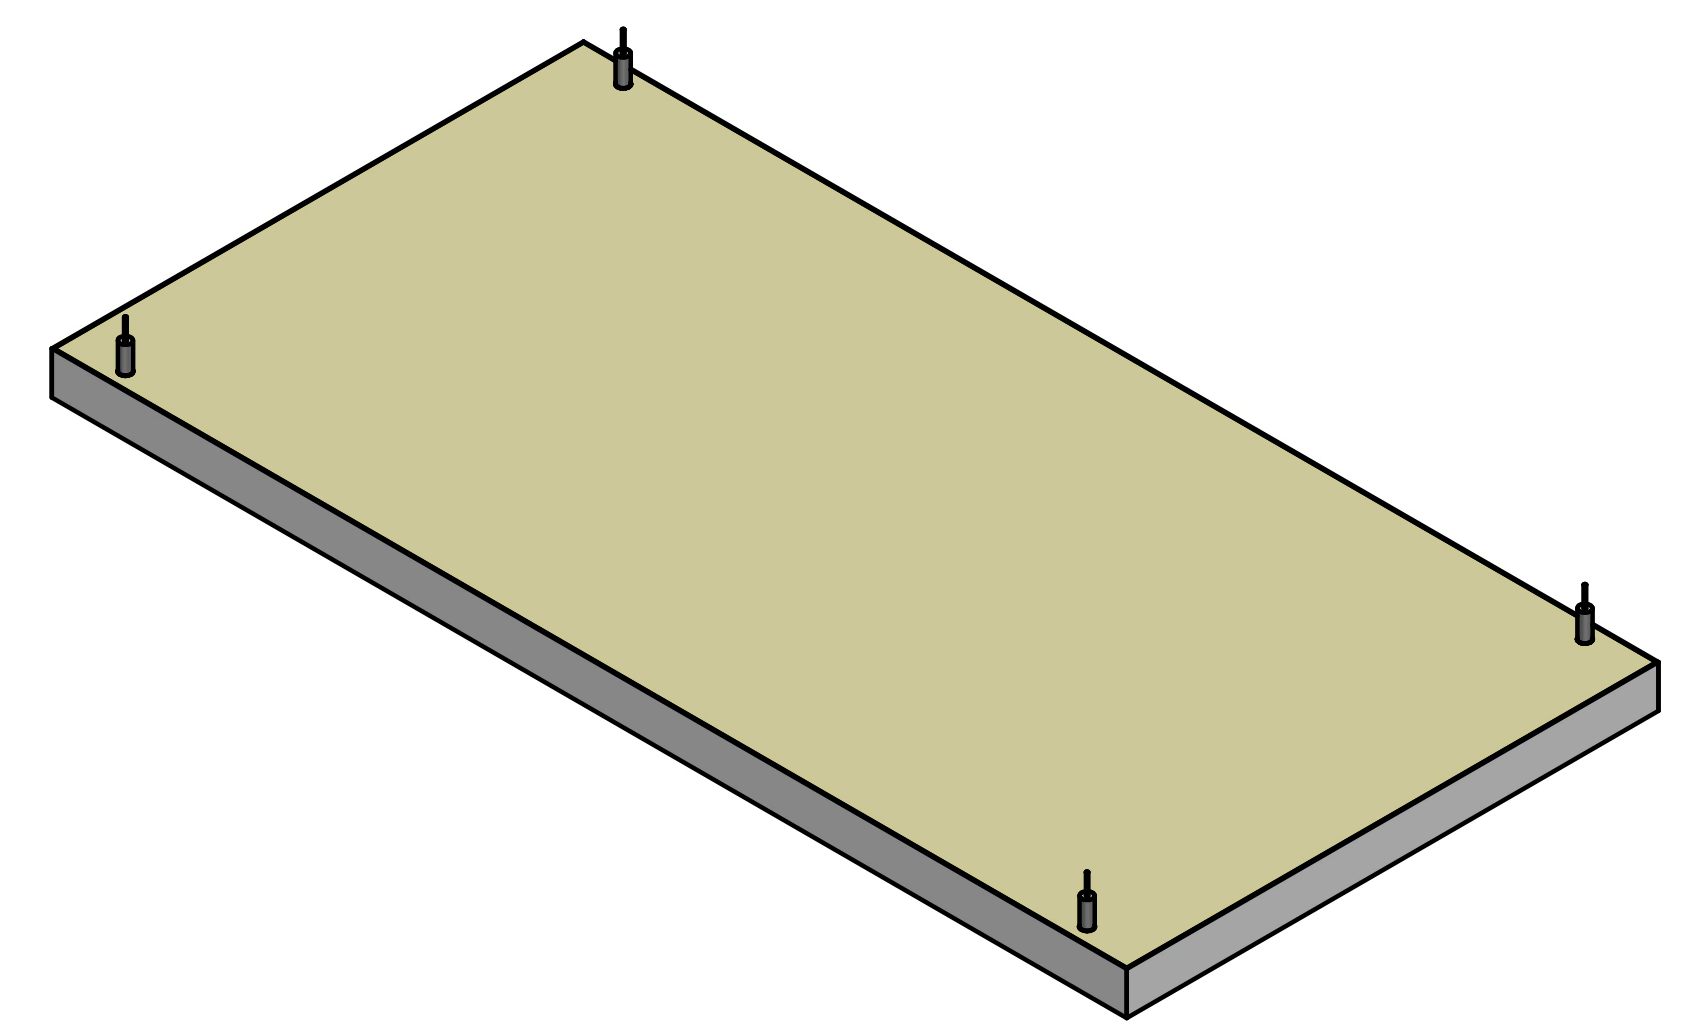

REVISION HISTORY			
REV.	DESCRIPTION	DATE	APPROVED

SECTION A-A

NAME	DATE	ALTISPACE	
DRAWN: SAI	03/03/20		
ENG APPR: ERIC	03/03/20		
<p>UNLESS OTHERWISE SPECIFIED DIMENSIONS ARE IN 'INCHES'</p> <p>ANGLES <math>\pm 0.8^\circ</math> ; 2 PL <math>\pm 0.040</math> ; 3 PL <math>\pm 0.020</math></p>		TITLE: Paintable Shape: Rectangle	
		SUBTITLE: 24"x48"x2"	
		PART NO: Shape-7-06-PG	REV: 1.0
		SIZE: 34"x22"	SCALE: 0.17
FILE NAME: Paintable Rectangle (24.48.2).dft			