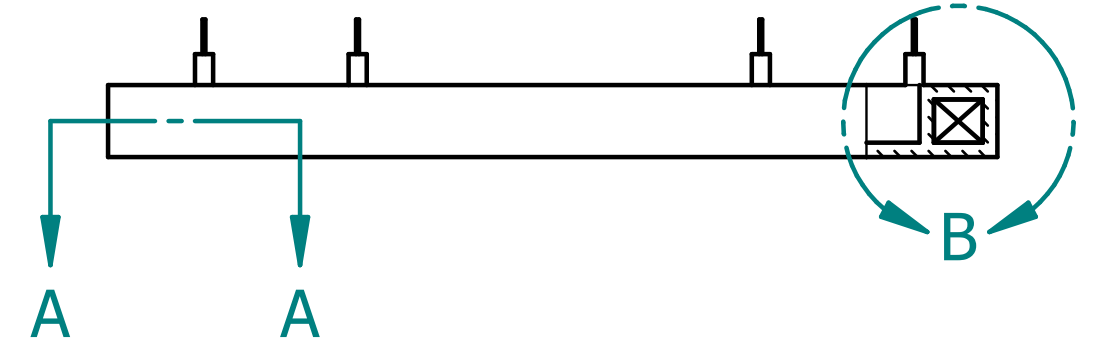

REVISION HISTORY			
REV.	DESCRIPTION	DATE	APPROVED

SECTION A-A

	NAME	DATE
DRAWN	SAI	05/01/20
ENG APPR	ERIC	05/01/20

UNLESS OTHERWISE SPECIFIED DIMENSIONS ARE IN 'INCHES'  
 ANGLES ±0.8° ; 2 PL ±0.040 ;  
 3 PL ±0.020

**ALTISPACE**

TITLE: Acoustic Shape: Trapezoid

SUBTITLE: 24"x24"x2"

PART NO: AShape-4-01-XX REV: 1.0

SIZE: 34"x22" SCALE: 0.20 SHEET 1 OF 1

FILE NAME: Acoustic Trapezoid (24.24.2).dft