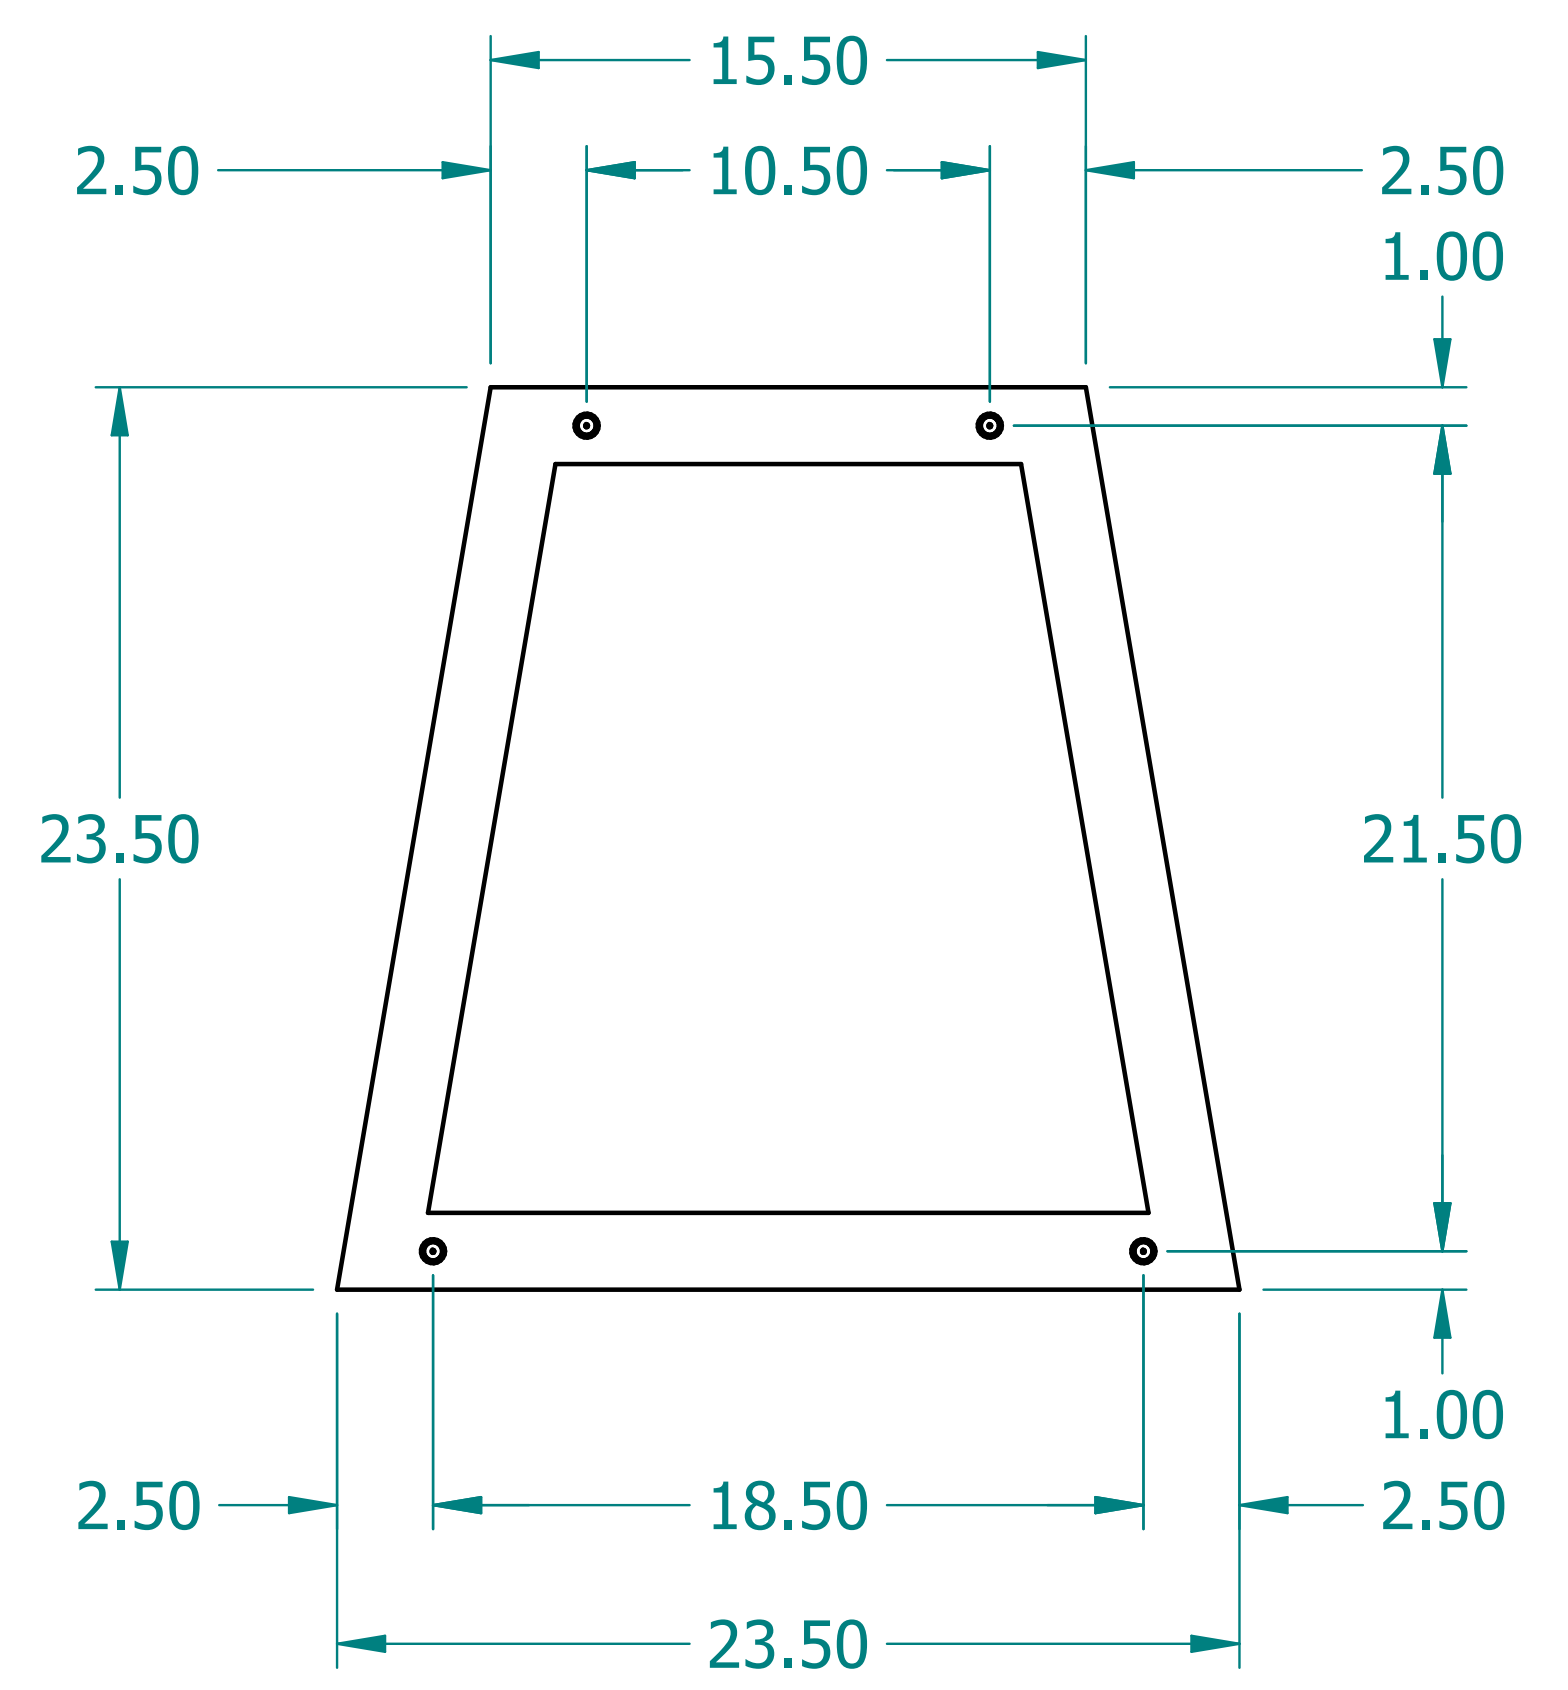

REVISION HISTORY			
REV.	DESCRIPTION	DATE	APPROVED

SECTION A-A

	NAME	DATE
DRAWN	SAI	05/01/20
ENG APPR	ERIC	05/01/20

UNLESS OTHERWISE SPECIFIED DIMENSIONS ARE IN 'INCHES'  
 ANGLES ±0.8° ; 2 PL ±0.040 ;  
 3 PL ±0.020

**ALTISPACE**

TITLE: Acoustic Shape: Trapezoid

SUBTITLE: 24"x24"x2"

PART NO: AShape-4-01-XX REV: 1.0

SIZE: 34"x22" SCALE: 0.20 SHEET 1 OF 1

FILE NAME: Acoustic Trapezoid (24.24.2).dft