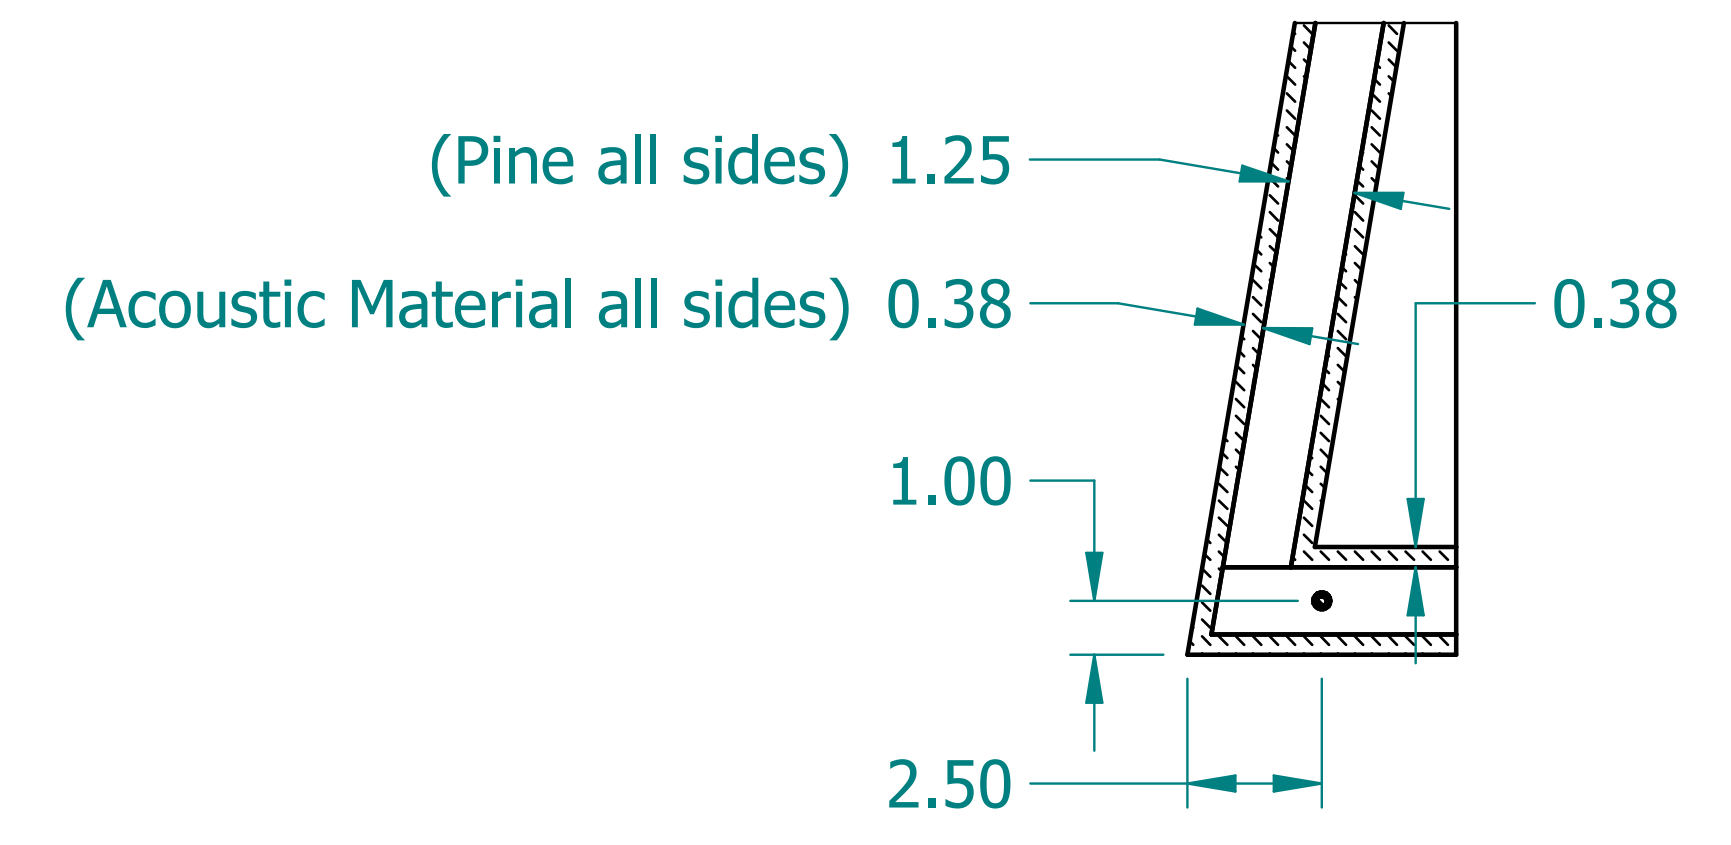

REVISION HISTORY			
REV.	DESCRIPTION	DATE	APPROVED

SECTION A-A

	NAME	DATE
DRAWN	SAI	05/01/20
ENG APPR	ERIC	05/01/20

UNLESS OTHERWISE SPECIFIED DIMENSIONS ARE IN 'INCHES'  
 ANGLES ±0.8° ; 2 PL ±0.040 ;  
 3 PL ±0.020

**ALTISPACE**

TITLE: Acoustic Shape: Trapezoid

SUBTITLE: 24"x24"x2"

PART NO: AShape-4-01-XX REV: 1.0

SIZE: 34"x22" SCALE: 0.20 SHEET 1 OF 1

FILE NAME: Acoustic Trapezoid (24.24.2).dft