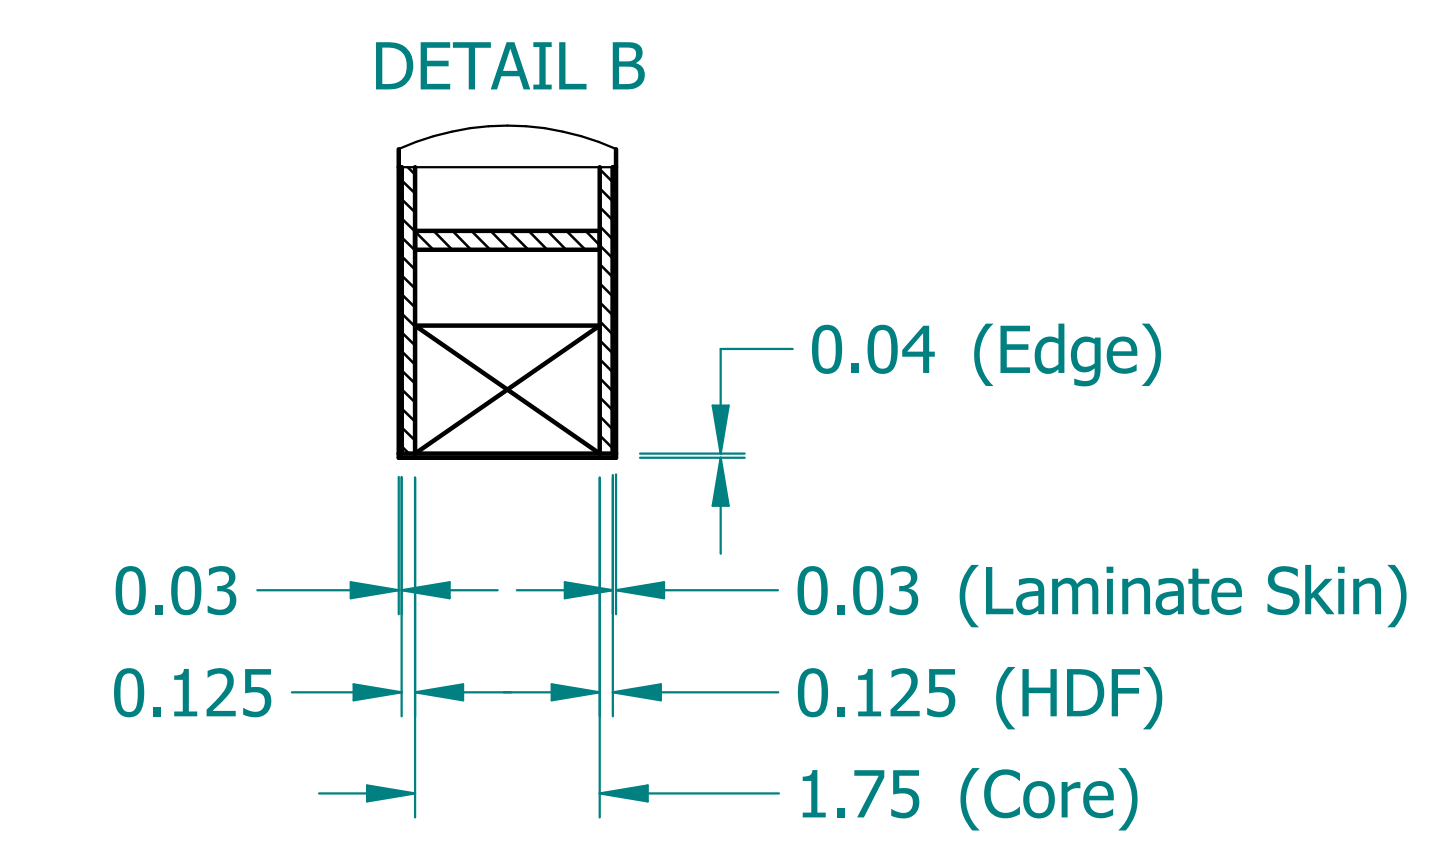

REVISION HISTORY			
REV.	DESCRIPTION	DATE	APPROVED

NAME	DATE	
DRAWN CBS	12/07/23	
ENG APPR CBS	12/07/23	
		TITLE
UNLESS OTHERWISE SPECIFIED DIMENSIONS ARE IN 'INCHES' ANGLES $\pm 0.8^\circ$; 2 PL ± 0.040 ; 3 PL ± 0.020		Illuminated Laminate Beam
		SUBTITLE
		72"x12"x2"
		PART NO: IXBeam-056-XX
		REV. 1.0
		SIZE: 34"x22" SCALE: 0.20 SHEET 1 OF 1
		FILE NAME: Illuminated Laminated Beam (72.12.2).dft