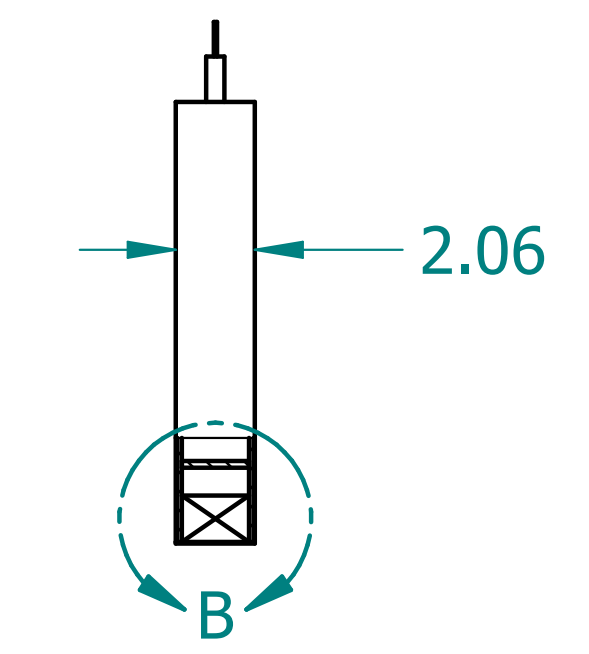

REVISION HISTORY			
REV.	DESCRIPTION	DATE	APPROVED

NAME	DATE	
DRAWN CBS	12/07/23	
ENG APPR CBS	12/07/23	
		TITLE
UNLESS OTHERWISE SPECIFIED DIMENSIONS ARE IN 'INCHES' ANGLES $\pm 0.8^\circ$; 2 PL ± 0.040 ; 3 PL ± 0.020		Illuminated Laminate Beam
		SUBTITLE
		72"x12"x2"
		PART NO: IXBeam-056-XX
		REV. 1.0
		SIZE: 34"x22" SCALE: 0.20 SHEET 1 OF 1
		FILE NAME: Illuminated Laminated Beam (72.12.2).dft