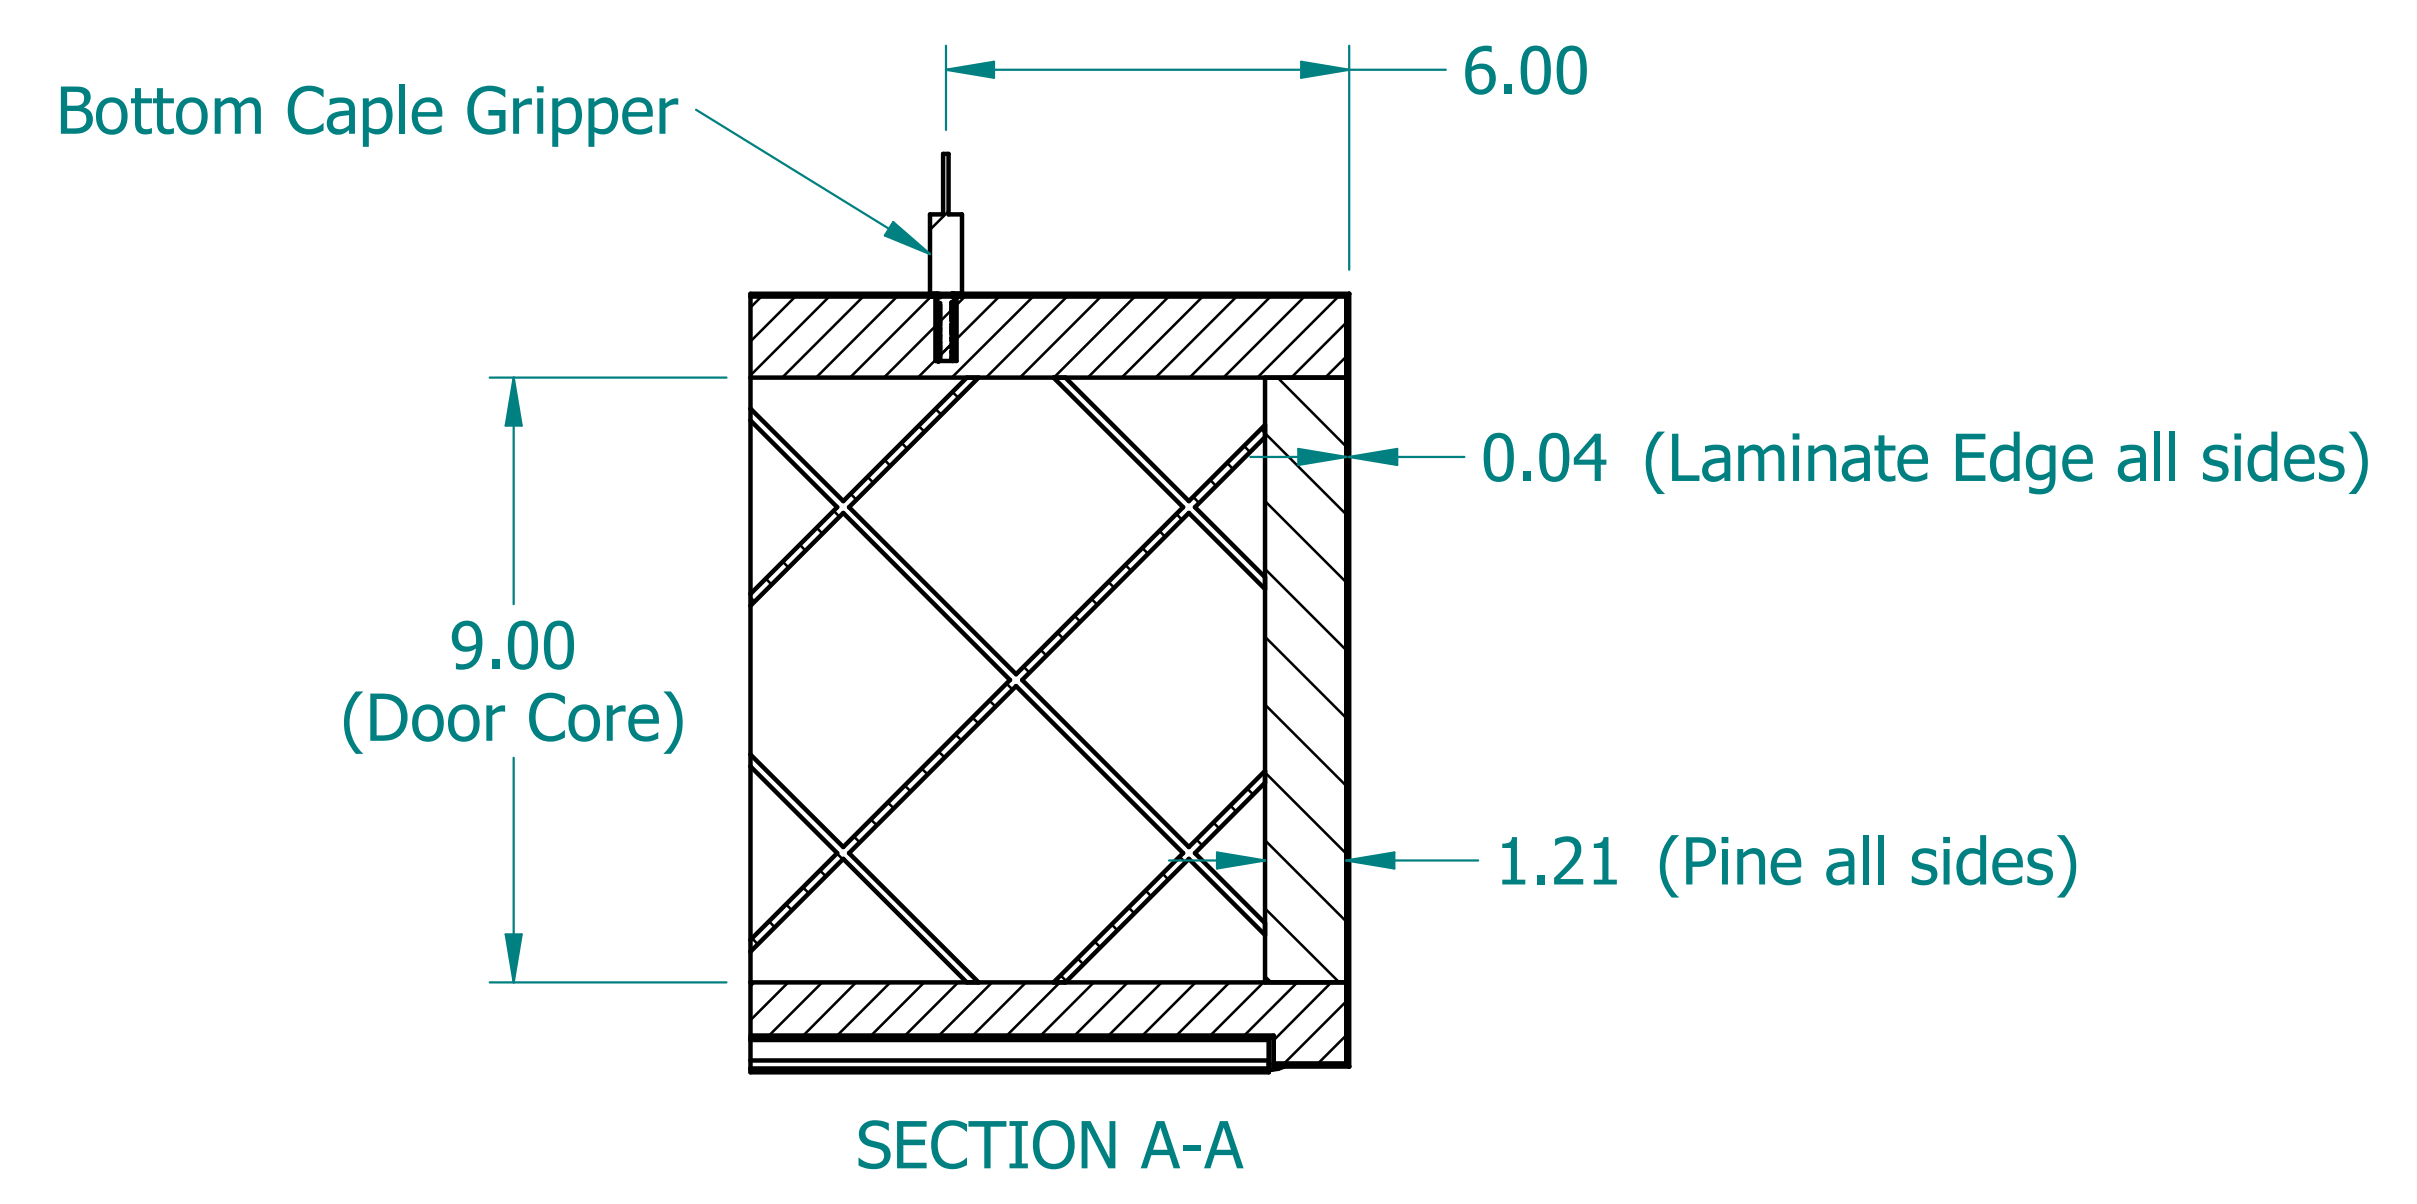

REVISION HISTORY			
REV.	DESCRIPTION	DATE	APPROVED

NAME	DATE	
DRAWN CBS	12/07/23	
ENG APPR CBS	12/07/23	
		TITLE
UNLESS OTHERWISE SPECIFIED DIMENSIONS ARE IN 'INCHES' ANGLES $\pm 0.8^\circ$; 2 PL ± 0.040 ; 3 PL ± 0.020		Illuminated Laminate Beam
		SUBTITLE
		72"x12"x2"
		PART NO: IXBeam-056-XX
		REV. 1.0
		SIZE: 34"x22" SCALE: 0.20 SHEET 1 OF 1
		FILE NAME: Illuminated Laminated Beam (72.12.2).dft