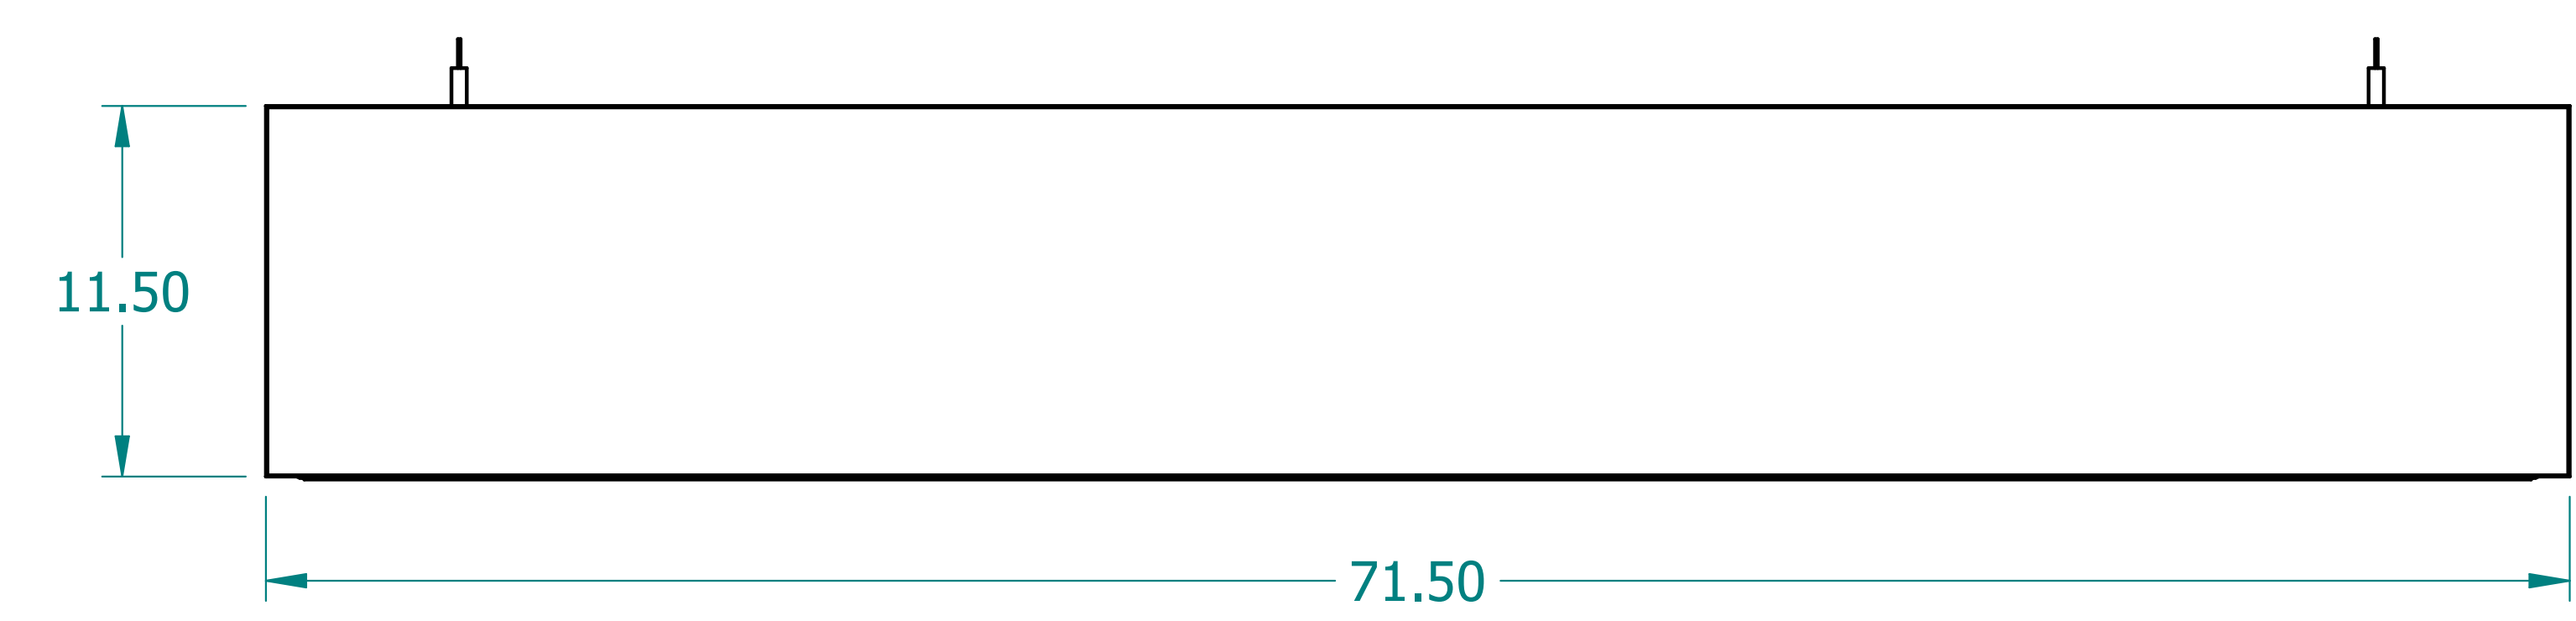

REVISION HISTORY			
REV.	DESCRIPTION	DATE	APPROVED

NAME	DATE	
DRAWN CBS	12/07/23	
ENG APPR CBS	12/07/23	
		TITLE
UNLESS OTHERWISE SPECIFIED DIMENSIONS ARE IN 'INCHES' ANGLES $\pm 0.8^\circ$; 2 PL ± 0.040 ; 3 PL ± 0.020		Illuminated Laminate Beam
		SUBTITLE
		72"x12"x2"
		PART NO: IXBeam-056-XX
		REV. 1.0
		SIZE: 34"x22" SCALE: 0.20 SHEET 1 OF 1
		FILE NAME: Illuminated Laminated Beam (72.12.2).dft