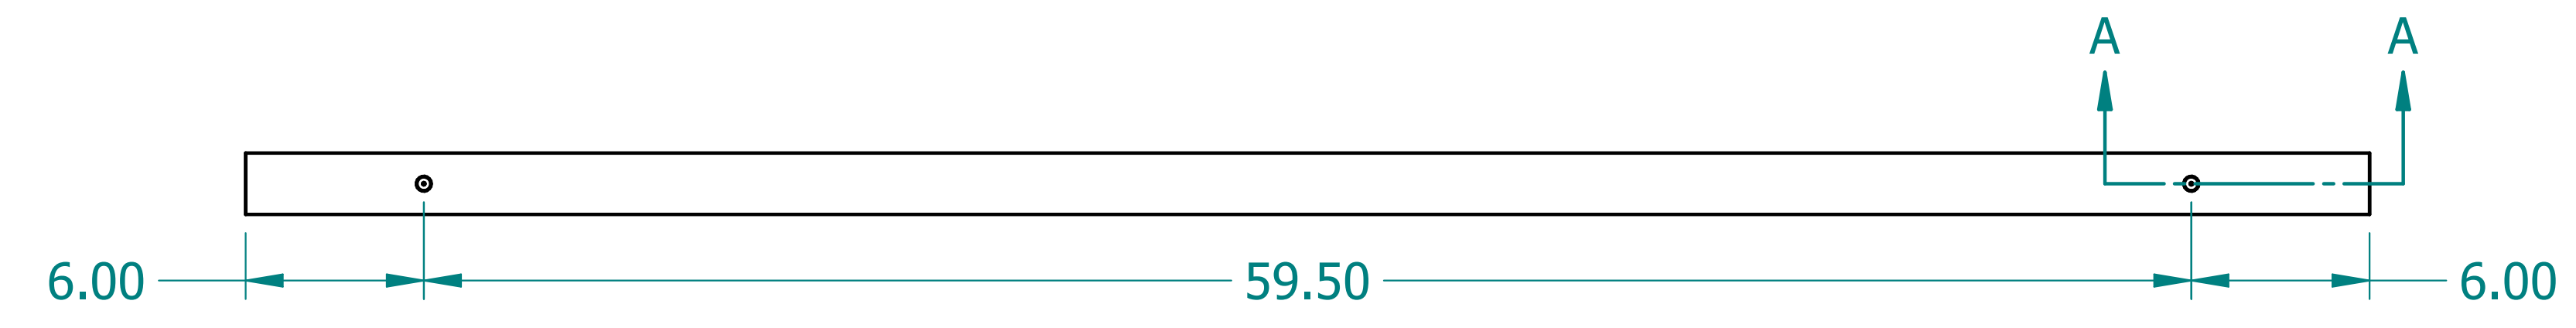

REVISION HISTORY			
REV.	DESCRIPTION	DATE	APPROVED

NAME	DATE	
DRAWN CBS	12/07/23	
ENG APPR CBS	12/07/23	
		TITLE
UNLESS OTHERWISE SPECIFIED DIMENSIONS ARE IN 'INCHES' ANGLES $\pm 0.8^\circ$; 2 PL ± 0.040 ; 3 PL ± 0.020		Illuminated Laminate Beam
		SUBTITLE
		72"x12"x2"
		PART NO: IXBeam-056-XX
		REV. 1.0
		SIZE: 34"x22" SCALE: 0.20 SHEET 1 OF 1
		FILE NAME: Illuminated Laminated Beam (72.12.2).dft