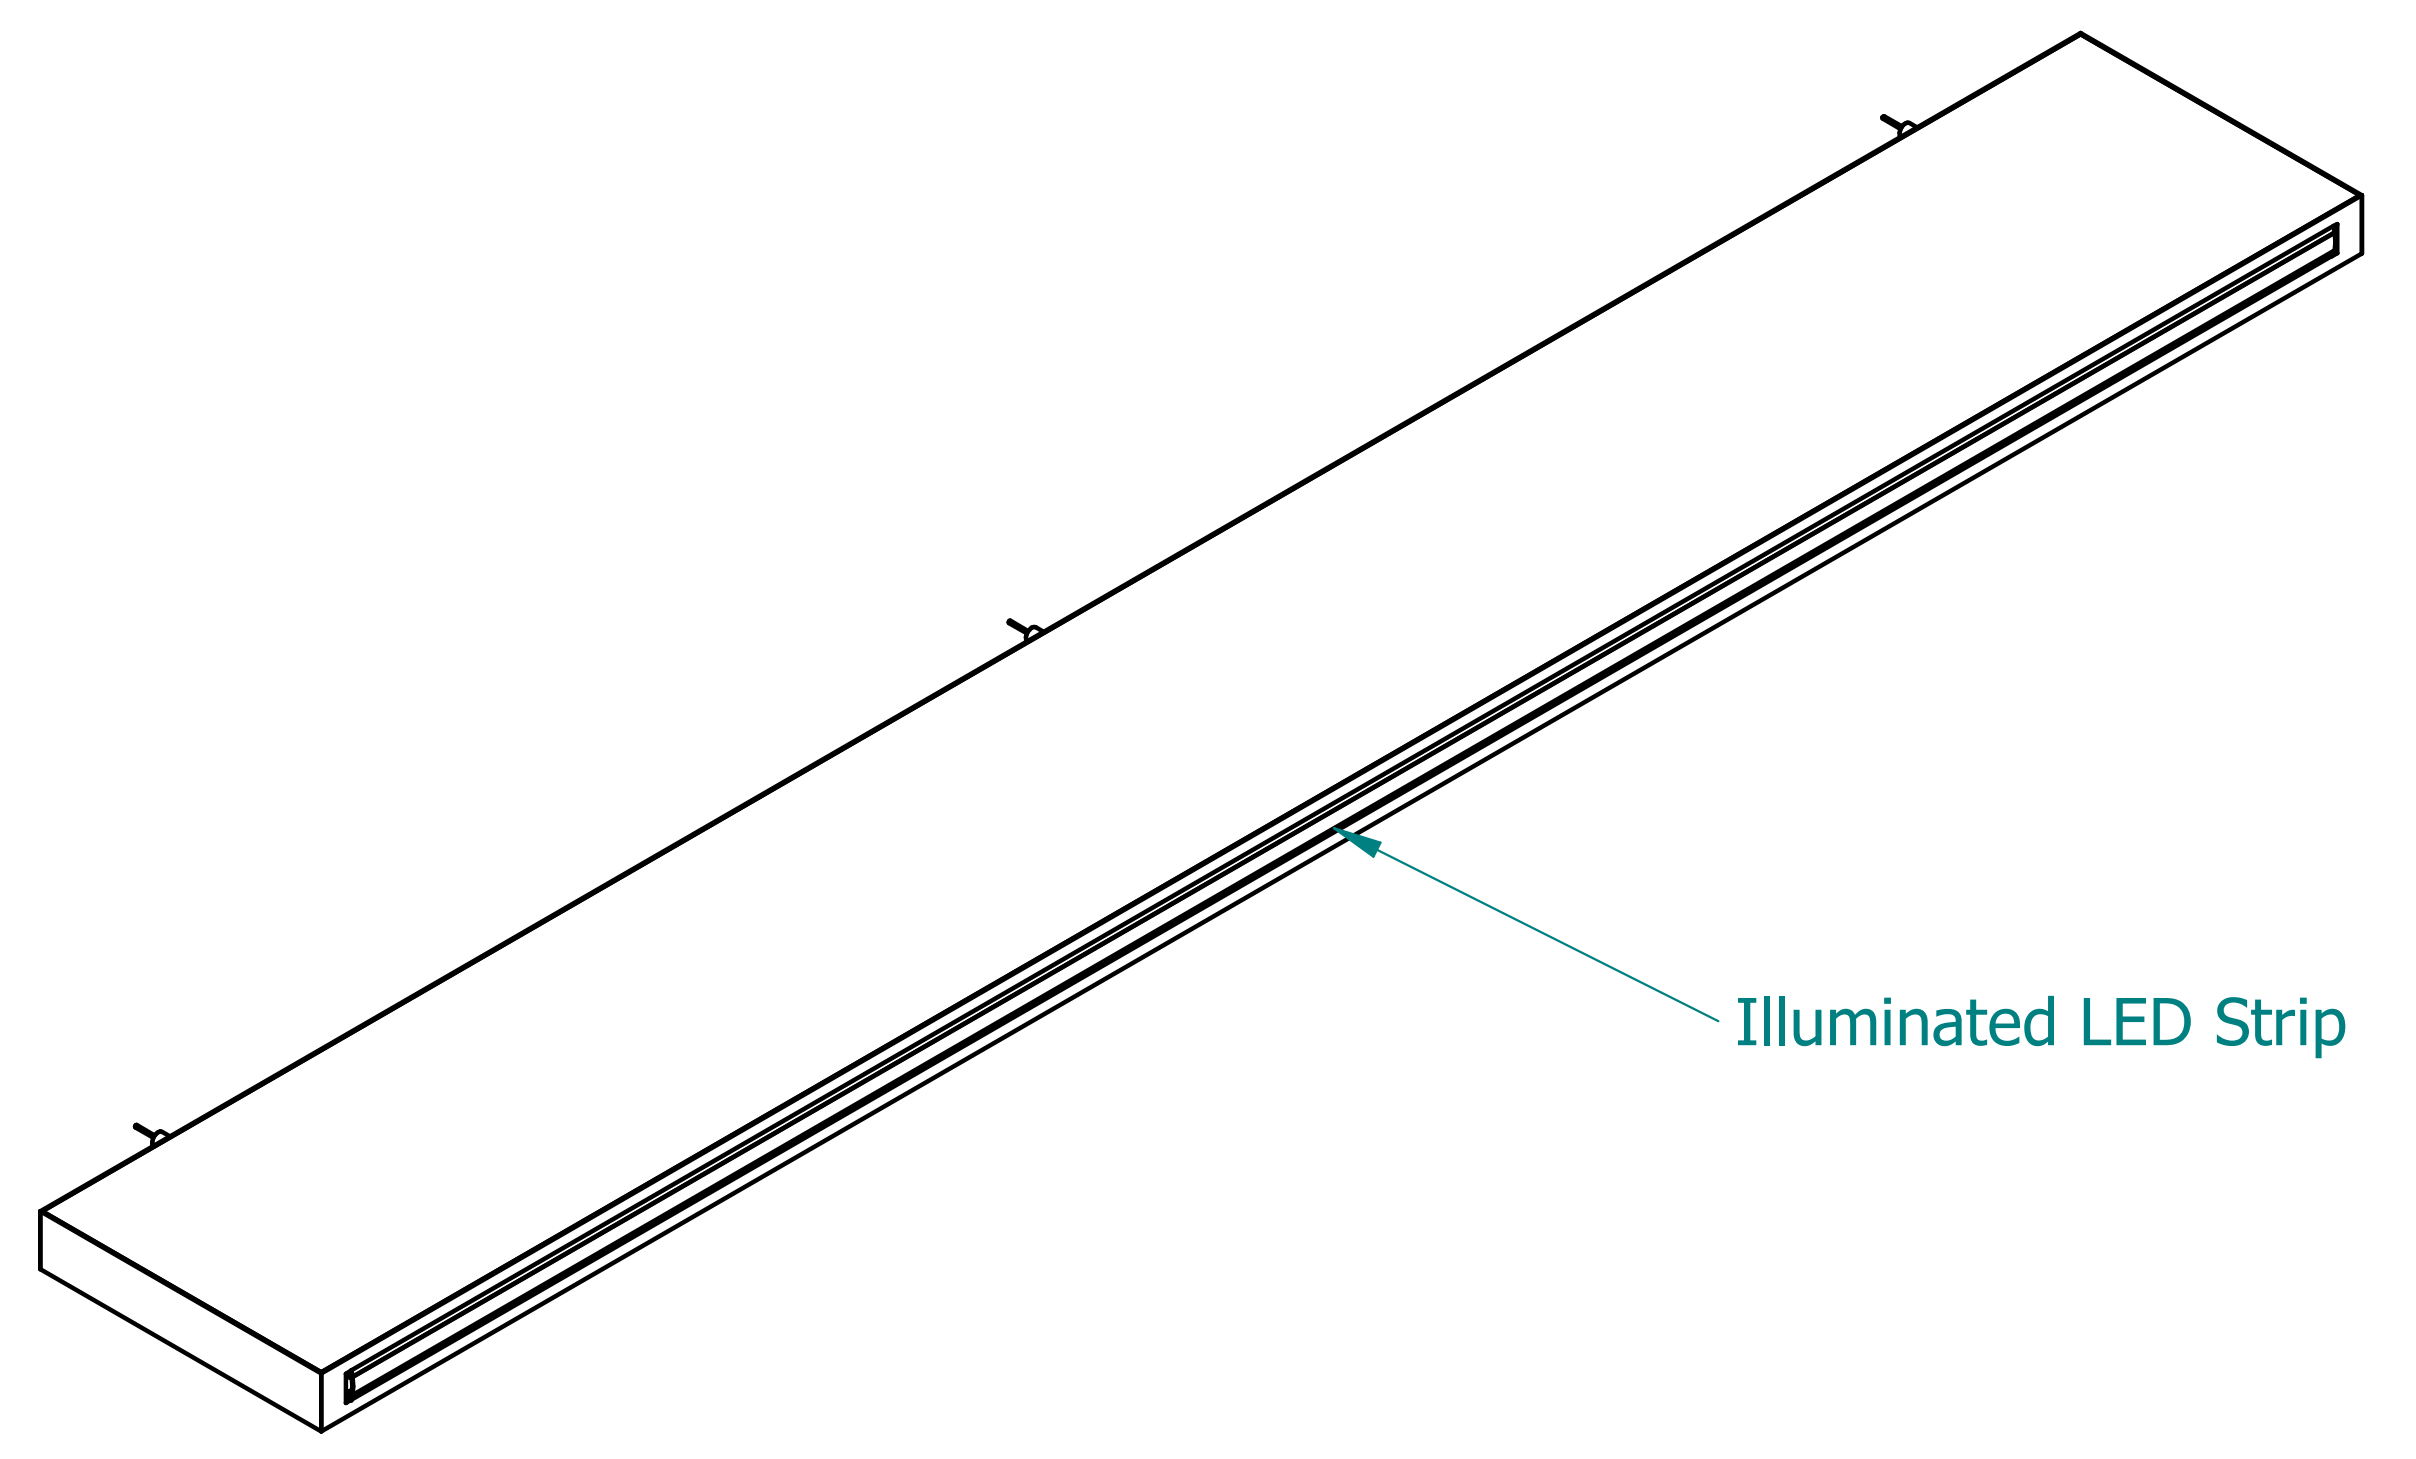

REVISION HISTORY			
REV.	DESCRIPTION	DATE	APPROVED

NAME	DATE	
DRAWN: SAI	03/11/20	
ENG APPR: ERIC	03/11/20	
		TITLE Illuminated Laminate Beam
UNLESS OTHERWISE SPECIFIED DIMENSIONS ARE IN 'INCHES' ANGLES $\pm 0.8^\circ$; 2 PL ± 0.040 ; 3 PL ± 0.020		SUBTITLE 84"x12"x2"
PART NO: IXBeam-068-XX		REV. 1.0
SIZE: 34"x22"	SCALE: 0.17	SHEET 1 OF 1
FILE NAME: Illuminated Laminated Beam (84.12.2).dft		