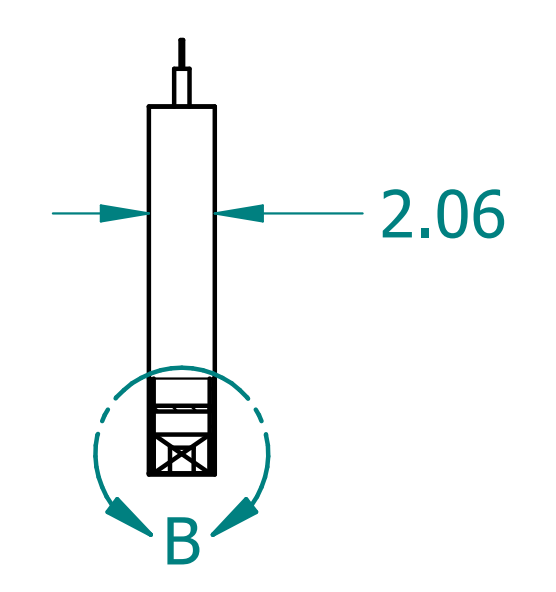

REVISION HISTORY			
REV.	DESCRIPTION	DATE	APPROVED

NAME	DATE	
DRAWN: SAI	03/11/20	
ENG APPR: ERIC	03/11/20	
		TITLE Illuminated Laminate Beam
UNLESS OTHERWISE SPECIFIED DIMENSIONS ARE IN 'INCHES' ANGLES $\pm 0.8^\circ$; 2 PL ± 0.040 ; 3 PL ± 0.020		SUBTITLE 84"x12"x2"
PART NO: IXBeam-068-XX		REV. 1.0
SIZE: 34"x22"	SCALE: 0.17	SHEET 1 OF 1
FILE NAME: Illuminated Laminated Beam (84.12.2).dft		