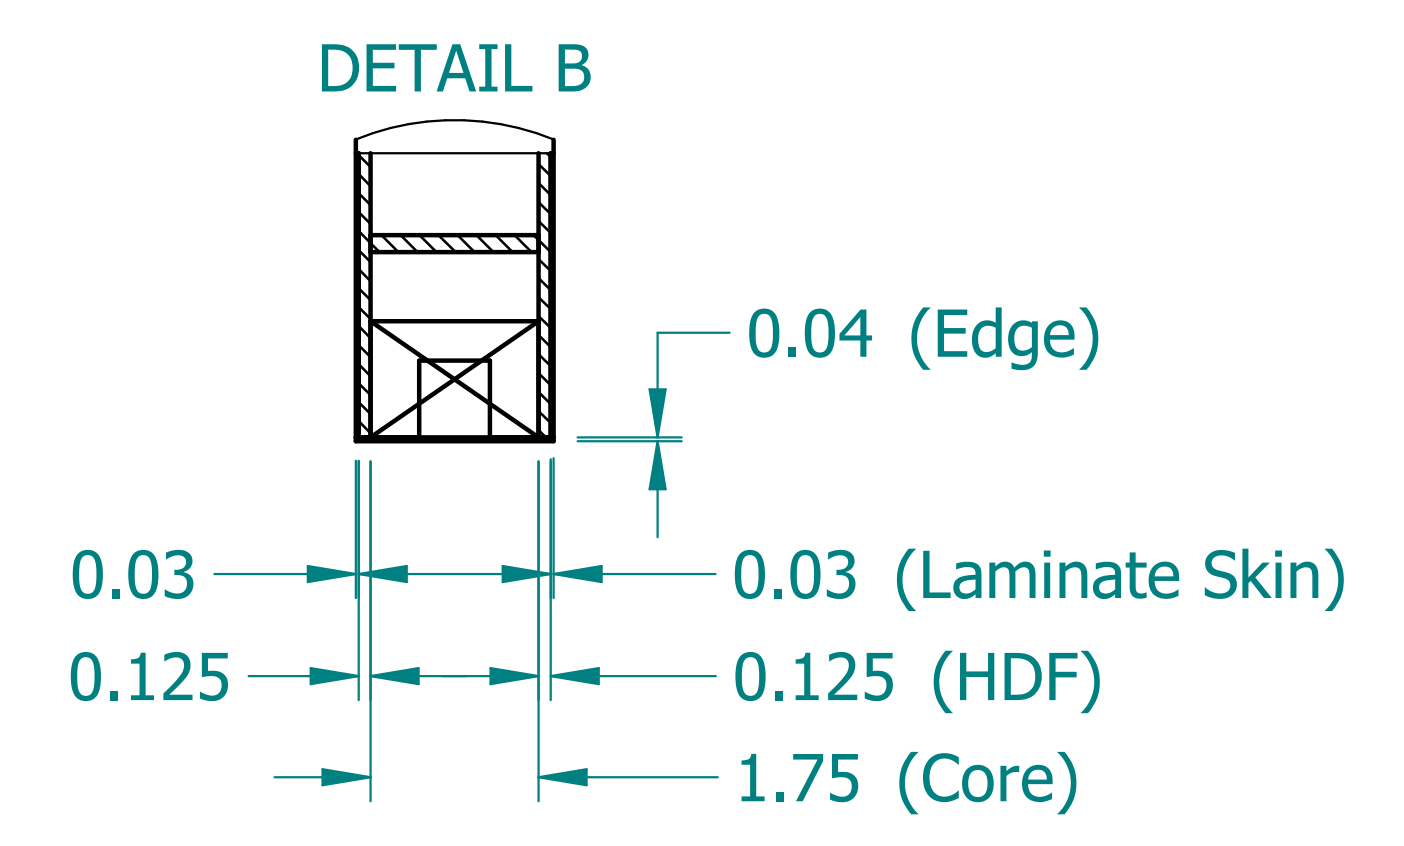

REVISION HISTORY			
REV.	DESCRIPTION	DATE	APPROVED

NAME	DATE	
DRAWN: SAI	03/11/20	
ENG APPR: ERIC	03/11/20	
		TITLE Illuminated Laminate Beam
UNLESS OTHERWISE SPECIFIED DIMENSIONS ARE IN 'INCHES' ANGLES $\pm 0.8^\circ$; 2 PL ± 0.040 ; 3 PL ± 0.020		SUBTITLE 84"x12"x2"
PART NO: IXBeam-068-XX		REV. 1.0
SIZE: 34"x22"	SCALE: 0.17	SHEET 1 OF 1
FILE NAME: Illuminated Laminated Beam (84.12.2).dft		