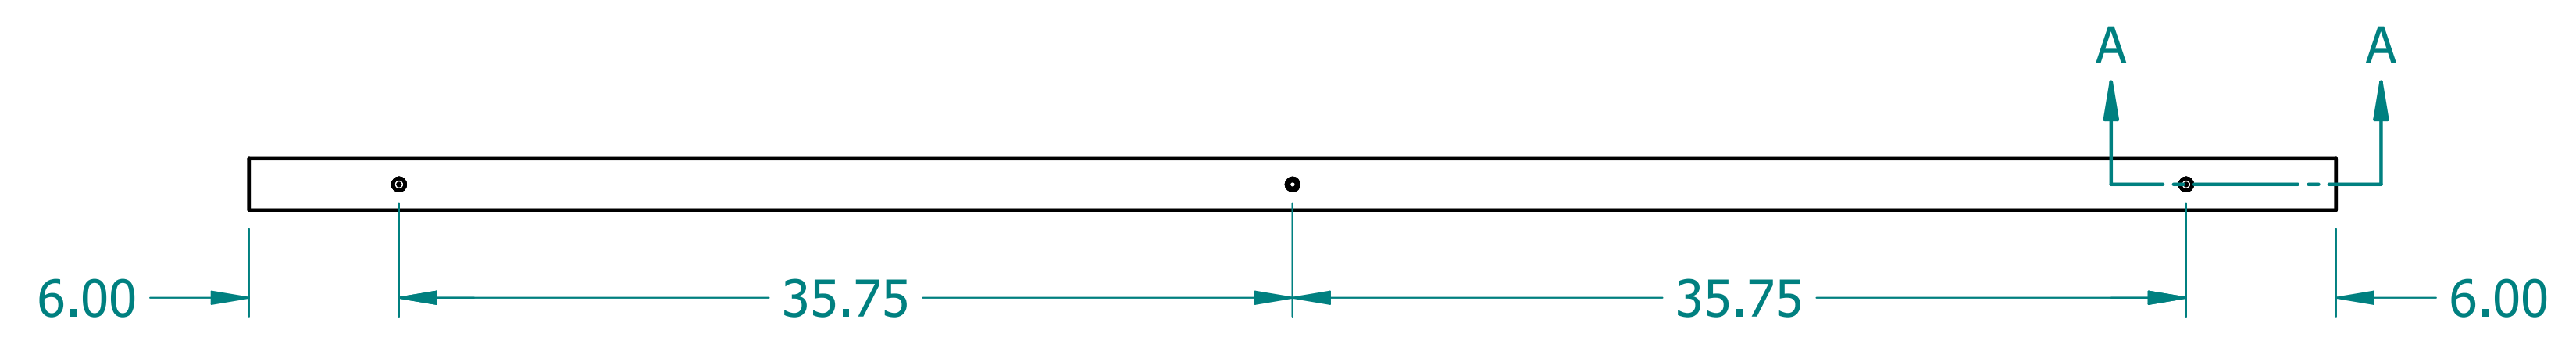

REVISION HISTORY			
REV.	DESCRIPTION	DATE	APPROVED

NAME	DATE	
DRAWN: SAI	03/11/20	
ENG APPR: ERIC	03/11/20	
		TITLE Illuminated Laminate Beam
UNLESS OTHERWISE SPECIFIED DIMENSIONS ARE IN 'INCHES' ANGLES $\pm 0.8^\circ$; 2 PL ± 0.040 ; 3 PL ± 0.020		SUBTITLE 84"x12"x2"
PART NO: IXBeam-068-XX		REV. 1.0
SIZE: 34"x22"	SCALE: 0.17	SHEET 1 OF 1
FILE NAME: Illuminated Laminated Beam (84.12.2).dft		