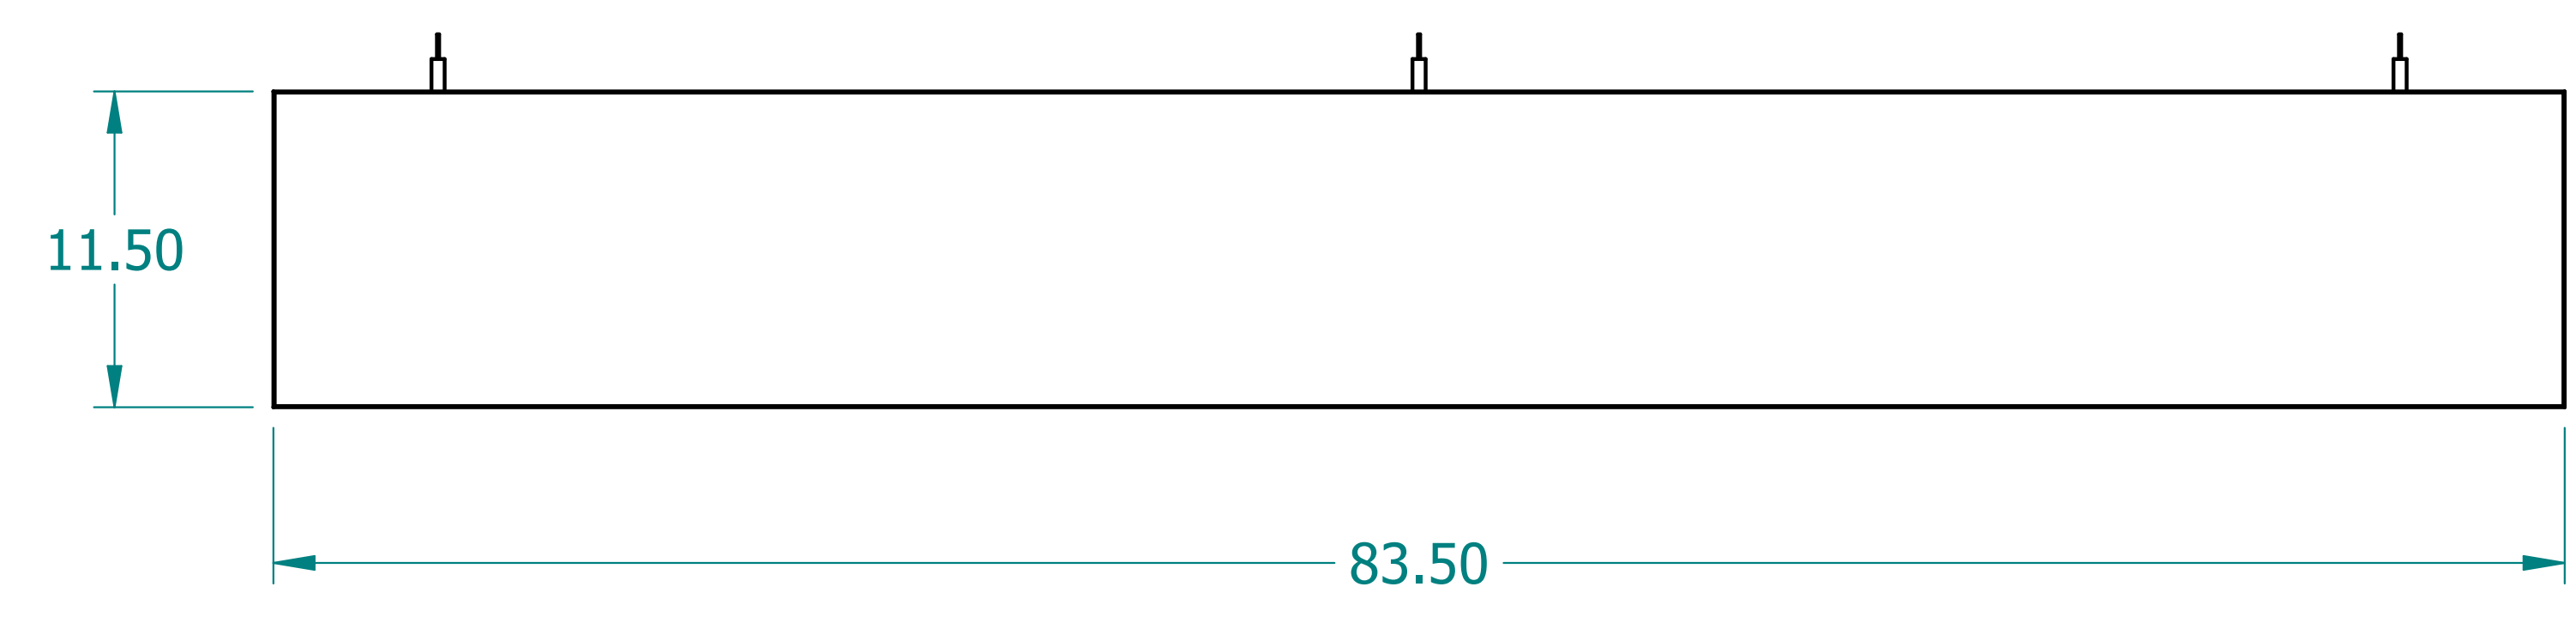

REVISION HISTORY			
REV.	DESCRIPTION	DATE	APPROVED

NAME	DATE	
DRAWN: SAI	03/11/20	
ENG APPR: ERIC	03/11/20	
		TITLE Illuminated Laminate Beam
UNLESS OTHERWISE SPECIFIED DIMENSIONS ARE IN 'INCHES' ANGLES $\pm 0.8^\circ$; 2 PL ± 0.040 ; 3 PL ± 0.020		SUBTITLE 84"x12"x2"
PART NO: IXBeam-068-XX		REV. 1.0
SIZE: 34"x22"	SCALE: 0.17	SHEET 1 OF 1
FILE NAME: Illuminated Laminated Beam (84.12.2).dft		