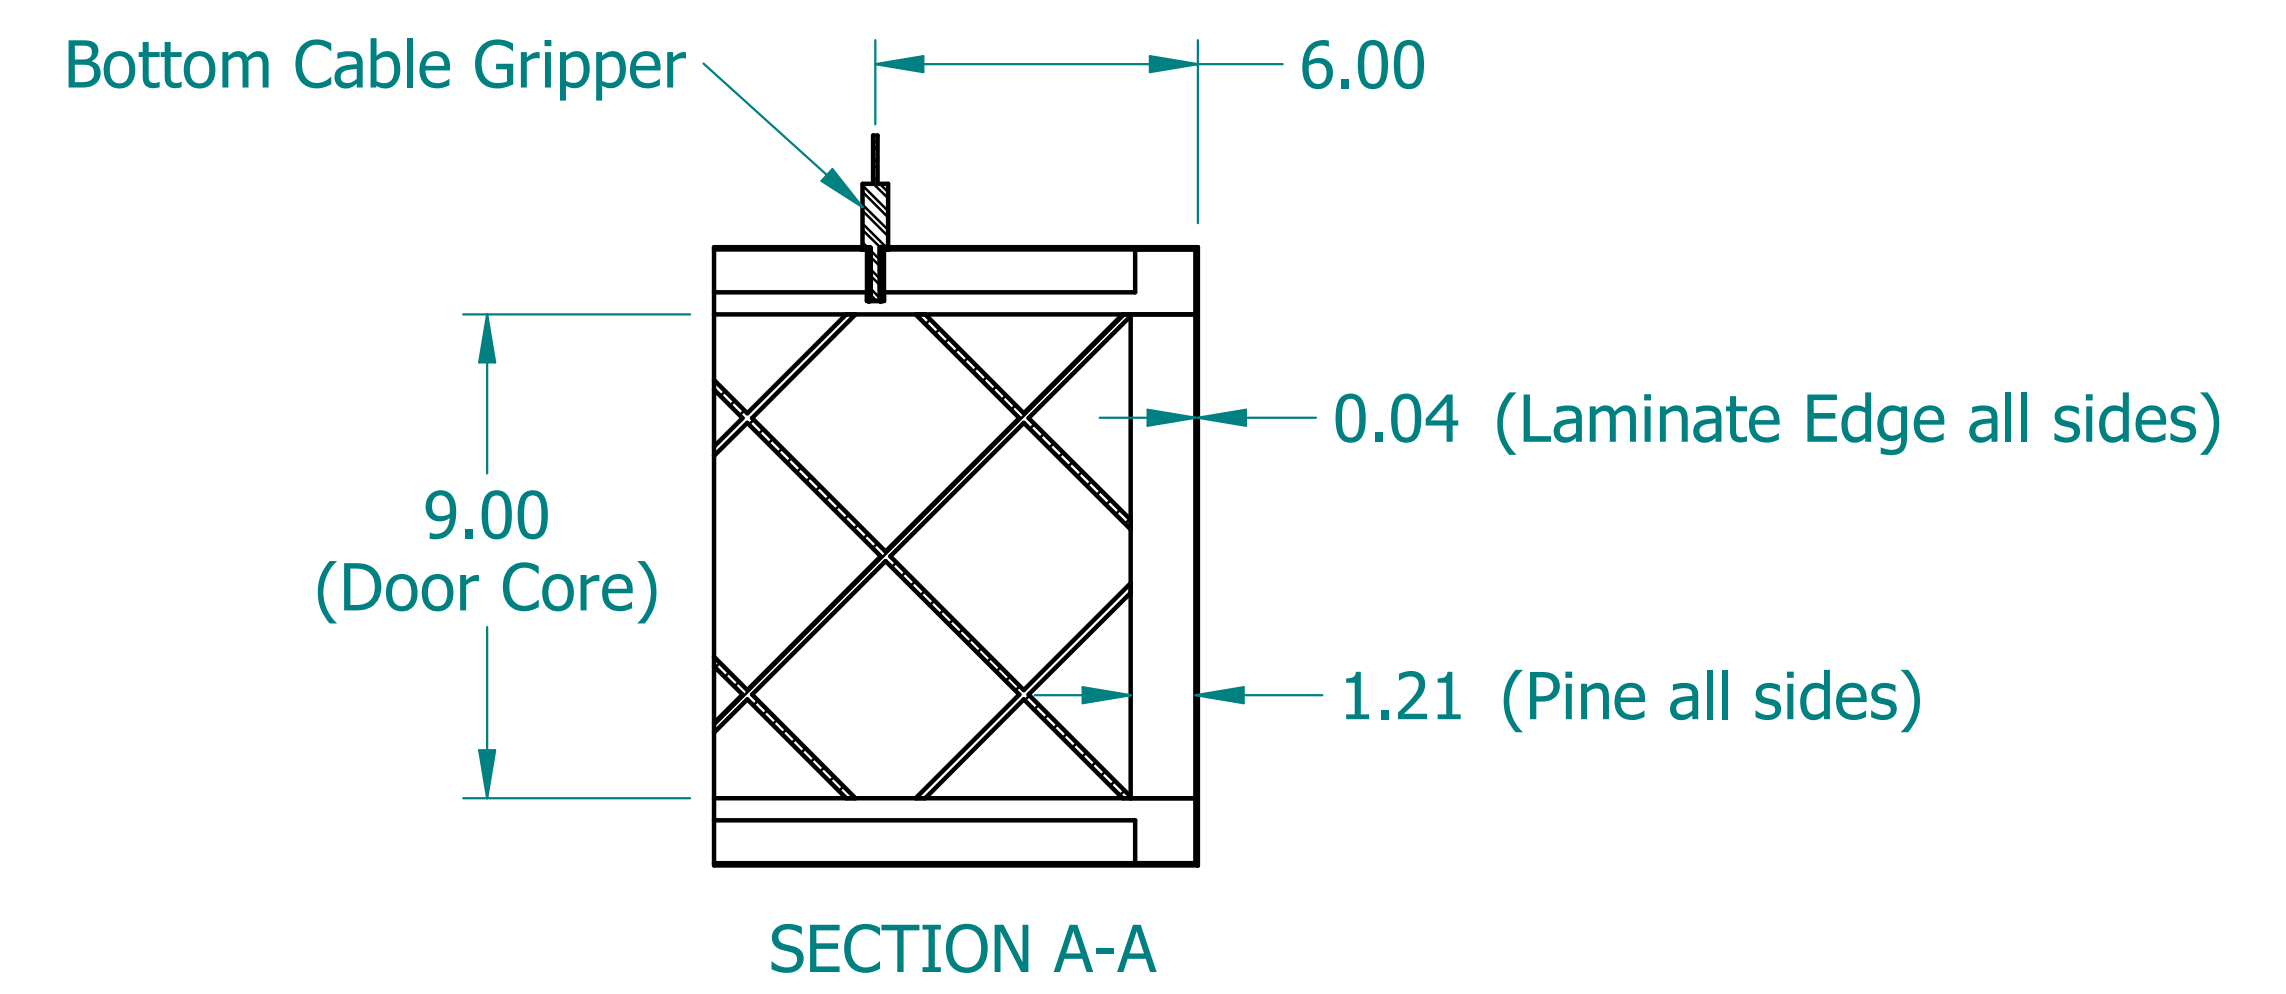

REVISION HISTORY			
REV.	DESCRIPTION	DATE	APPROVED

NAME	DATE	
DRAWN: SAI	03/11/20	
ENG APPR: ERIC	03/11/20	
		TITLE Illuminated Laminate Beam
UNLESS OTHERWISE SPECIFIED DIMENSIONS ARE IN 'INCHES' ANGLES $\pm 0.8^\circ$; 2 PL ± 0.040 ; 3 PL ± 0.020		SUBTITLE 84"x12"x2"
PART NO: IXBeam-068-XX		REV. 1.0
SIZE: 34"x22"	SCALE: 0.17	SHEET 1 OF 1
FILE NAME: Illuminated Laminated Beam (84.12.2).dft		