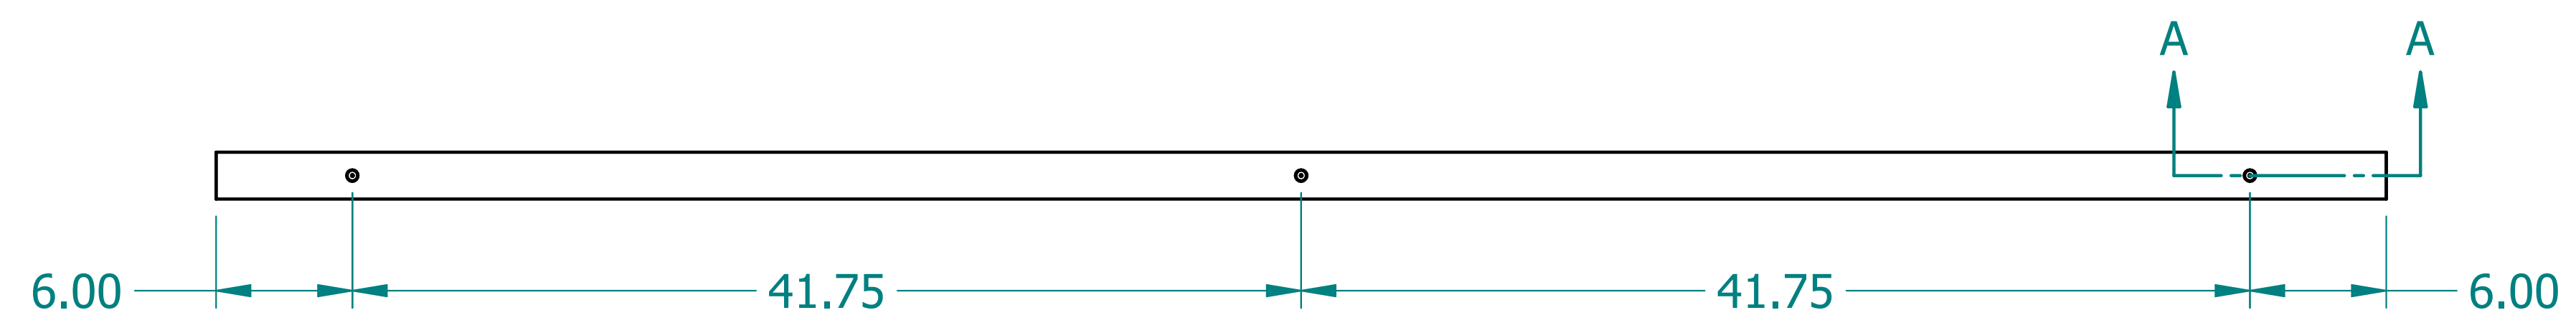

REVISION HISTORY			
REV.	DESCRIPTION	DATE	APPROVED

NAME	DATE	
DRAWN CBS	12/07/23	
ENG APPR CBS	12/07/23	
		TITLE
UNLESS OTHERWISE SPECIFIED DIMENSIONS ARE IN 'INCHES' ANGLES $\pm 0.8^\circ$; 2 PL ± 0.040 ; 3 PL ± 0.020		Illuminated Laminate Beam
		SUBTITLE
		96"x6"x2"
		PART NO: IXBeam-077-XX
		REV. 1.0
		SIZE: 34"x22"
		SCALE: 0.17
		SHEET 1 OF 1
		FILE NAME: Illuminated Laminated Beam (96.6.2).dft