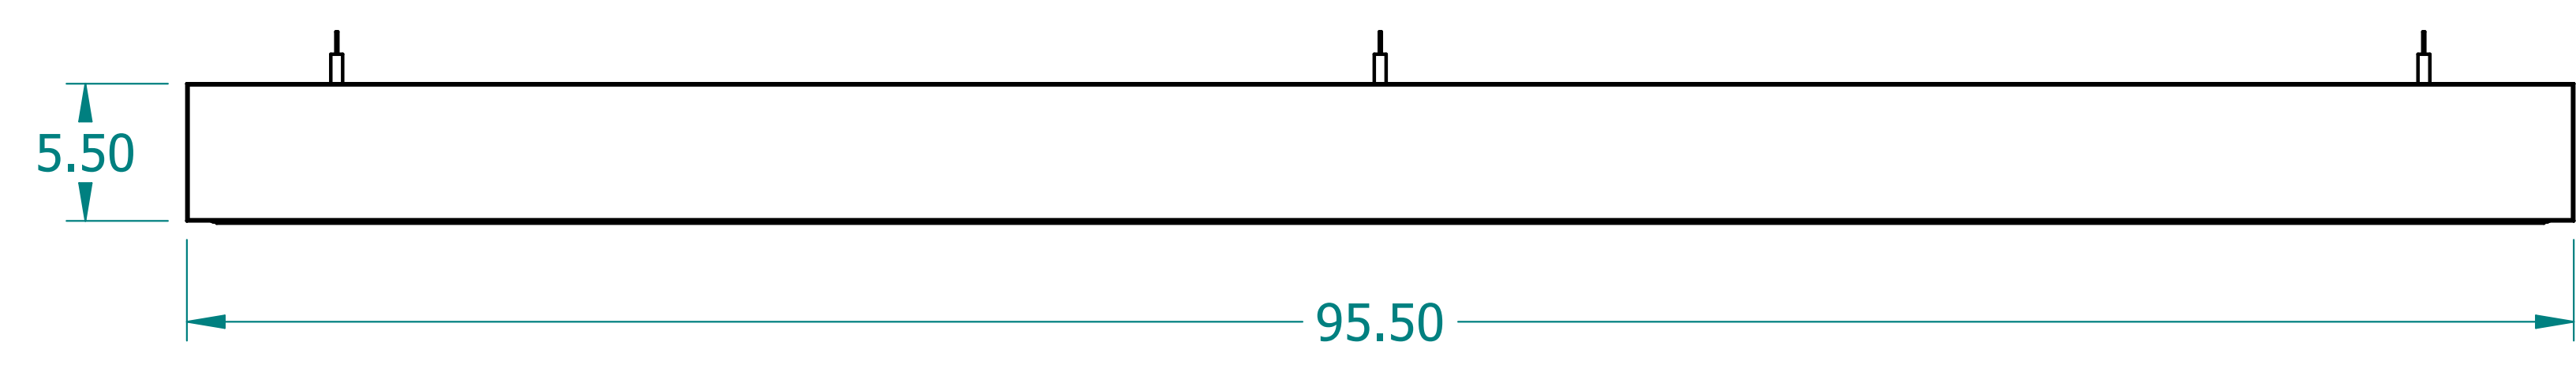

REVISION HISTORY			
REV.	DESCRIPTION	DATE	APPROVED

NAME	DATE	
DRAWN CBS	12/07/23	
ENG APPR CBS	12/07/23	
		TITLE
UNLESS OTHERWISE SPECIFIED DIMENSIONS ARE IN 'INCHES' ANGLES $\pm 0.8^\circ$; 2 PL ± 0.040 ; 3 PL ± 0.020		Illuminated Laminate Beam
		SUBTITLE
		96"x6"x2"
		PART NO: IXBeam-077-XX
		REV. 1.0
		SIZE: 34"x22"
		SCALE: 0.17
		SHEET 1 OF 1
		FILE NAME: Illuminated Laminated Beam (96.6.2).dft