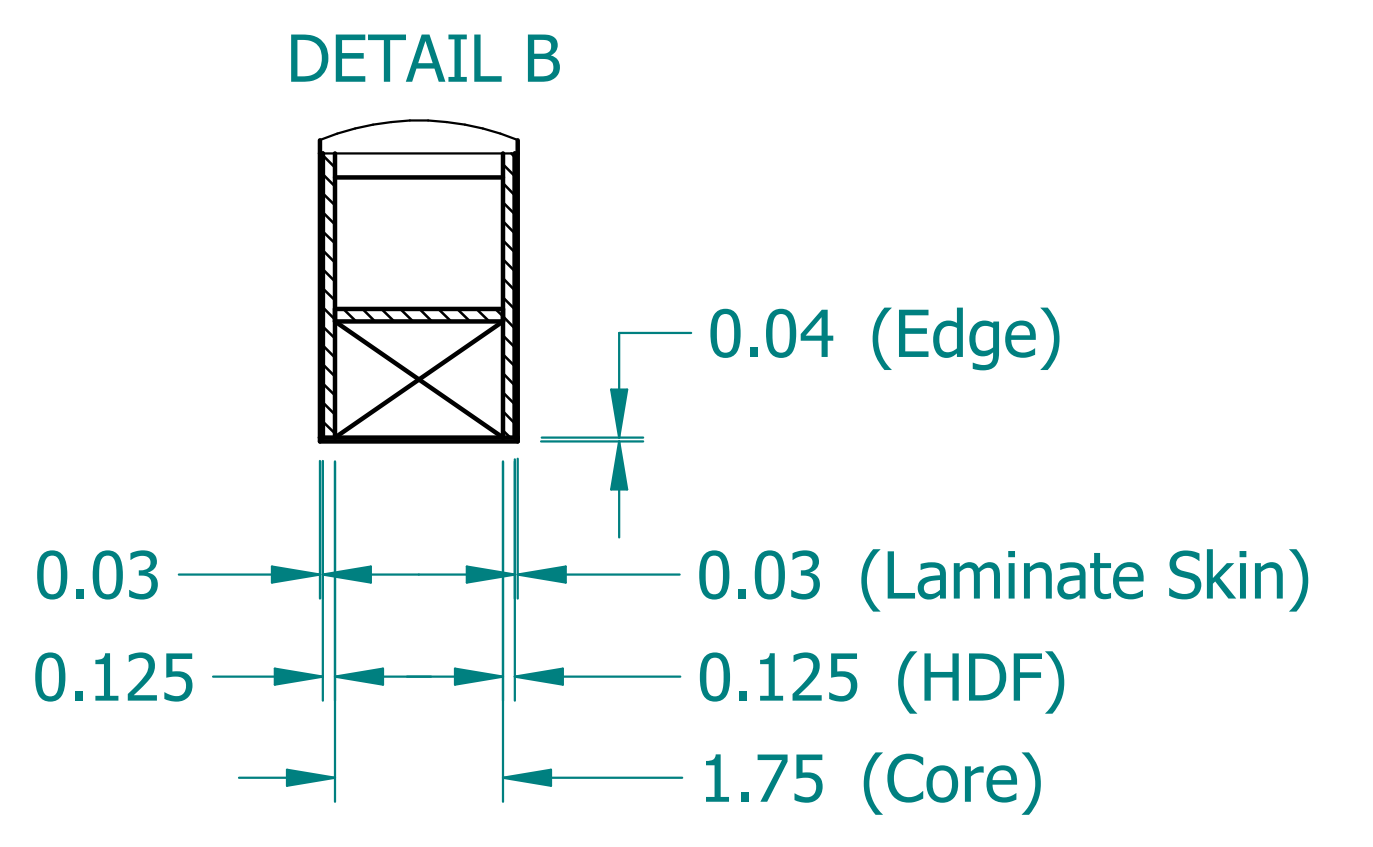

REVISION HISTORY			
REV.	DESCRIPTION	DATE	APPROVED

NAME	DATE	
DRAWN CBS	12/07/23	
ENG APPR CBS	12/07/23	
		TITLE
UNLESS OTHERWISE SPECIFIED DIMENSIONS ARE IN 'INCHES' ANGLES $\pm 0.8^\circ$; 2 PL ± 0.040 ; 3 PL ± 0.020		Illuminated Laminate Beam
		SUBTITLE
		96"x6"x2"
		PART NO: IXBeam-077-XX
		REV. 1.0
		SIZE: 34"x22"
		SCALE: 0.17
		SHEET 1 OF 1
		FILE NAME: Illuminated Laminated Beam (96.6.2).dft