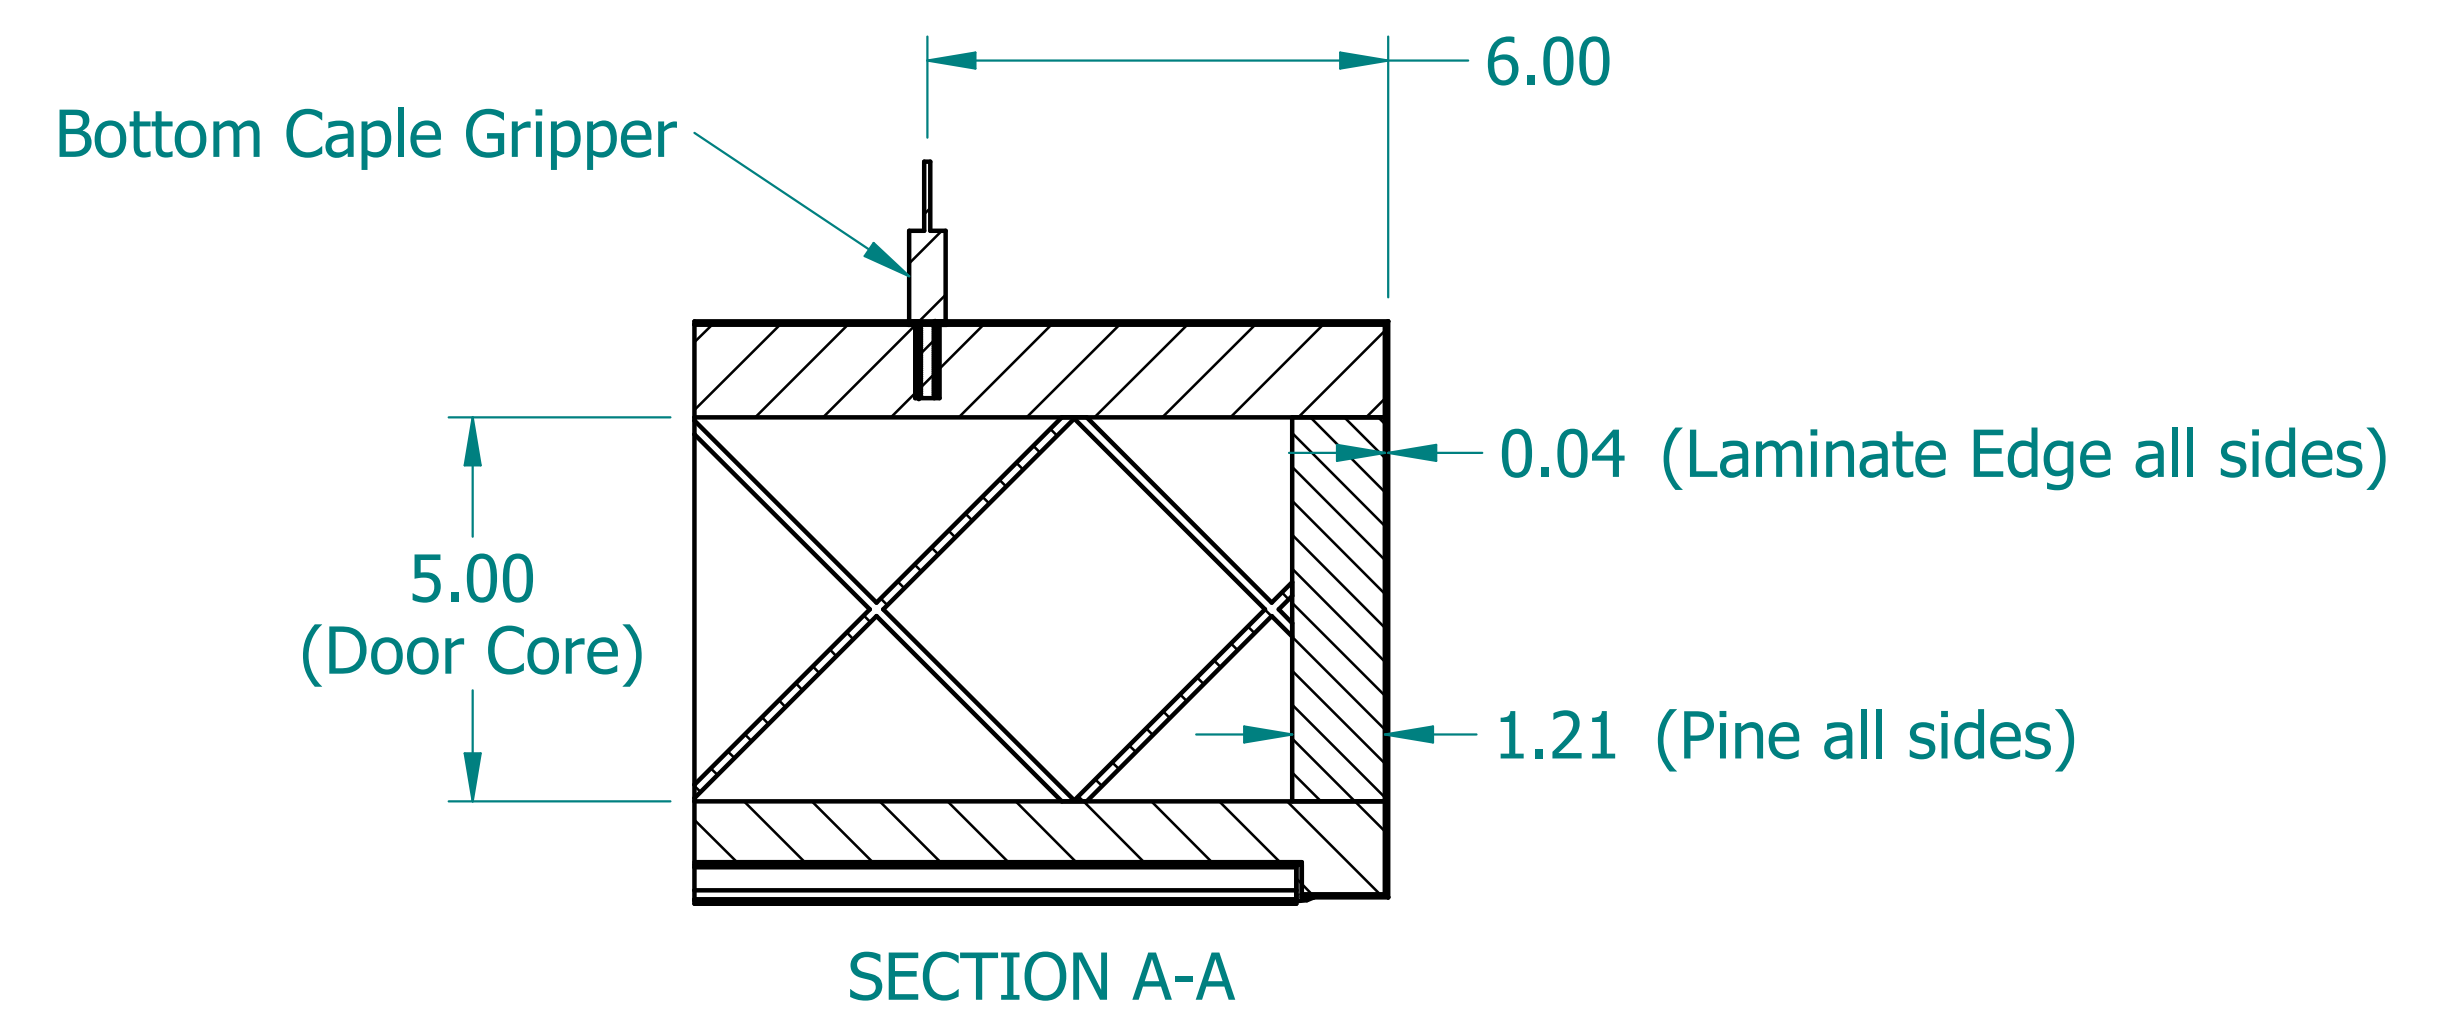

REVISION HISTORY			
REV.	DESCRIPTION	DATE	APPROVED

NAME	DATE	
DRAWN CBS	12/07/23	
ENG APPR CBS	12/07/23	
		TITLE
UNLESS OTHERWISE SPECIFIED DIMENSIONS ARE IN 'INCHES' ANGLES $\pm 0.8^\circ$; 2 PL ± 0.040 ; 3 PL ± 0.020		Illuminated Laminate Beam
		SUBTITLE
		96"x8"x2"
		PART NO: IXBeam-078-XX
		REV. 1.0
		SIZE: 34"x22" SCALE: 0.17 SHEET 1 OF 1
		FILE NAME: Illuminated Laminated Beam (96.8.2).dft