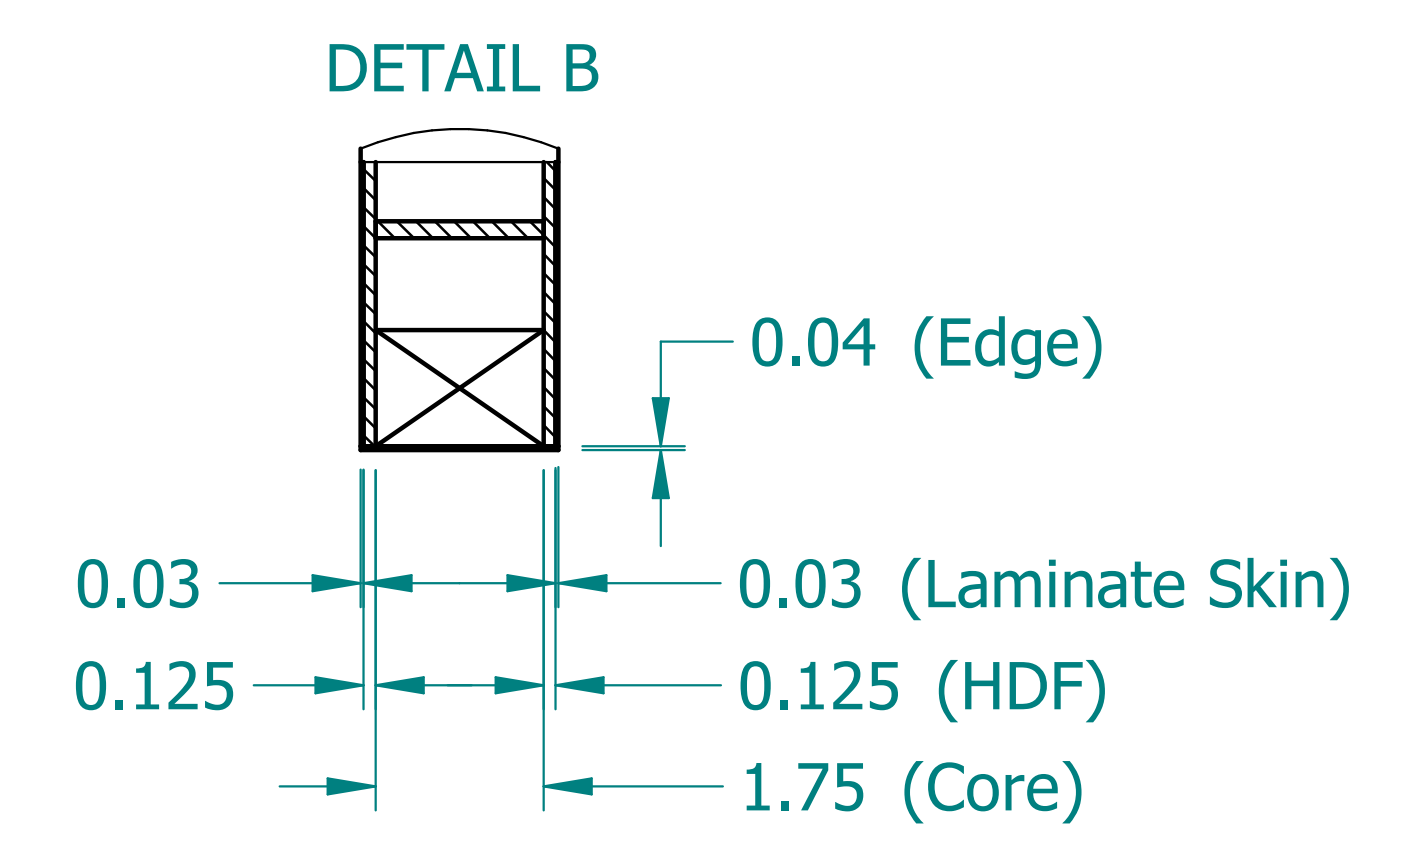

REVISION HISTORY			
REV.	DESCRIPTION	DATE	APPROVED

NAME	DATE	
DRAWN CBS	12/07/23	
ENG APPR CBS	12/07/23	
		TITLE
UNLESS OTHERWISE SPECIFIED DIMENSIONS ARE IN 'INCHES' ANGLES $\pm 0.8^\circ$; 2 PL ± 0.040 ; 3 PL ± 0.020		Illuminated Laminate Beam
		SUBTITLE
		96"x8"x2"
		PART NO: IXBeam-078-XX
		REV. 1.0
		SIZE: 34"x22" SCALE: 0.17 SHEET 1 OF 1
		FILE NAME: Illuminated Laminated Beam (96.8.2).dft