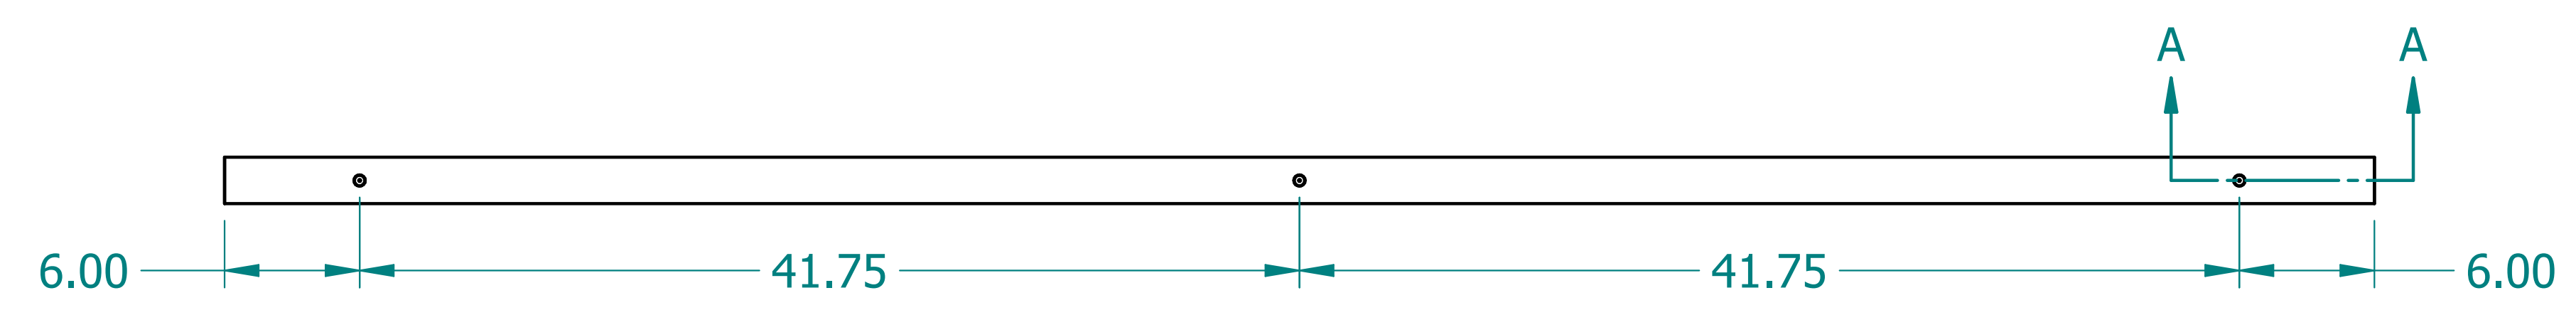

REVISION HISTORY			
REV.	DESCRIPTION	DATE	APPROVED

NAME	DATE	
DRAWN CBS	12/07/23	
ENG APPR CBS	12/07/23	
		TITLE
UNLESS OTHERWISE SPECIFIED DIMENSIONS ARE IN 'INCHES' ANGLES $\pm 0.8^\circ$; 2 PL ± 0.040 ; 3 PL ± 0.020		Illuminated Laminate Beam
		SUBTITLE
		96"x8"x2"
		PART NO: IXBeam-078-XX
		REV. 1.0
		SIZE: 34"x22" SCALE: 0.17 SHEET 1 OF 1
		FILE NAME: Illuminated Laminated Beam (96.8.2).dft