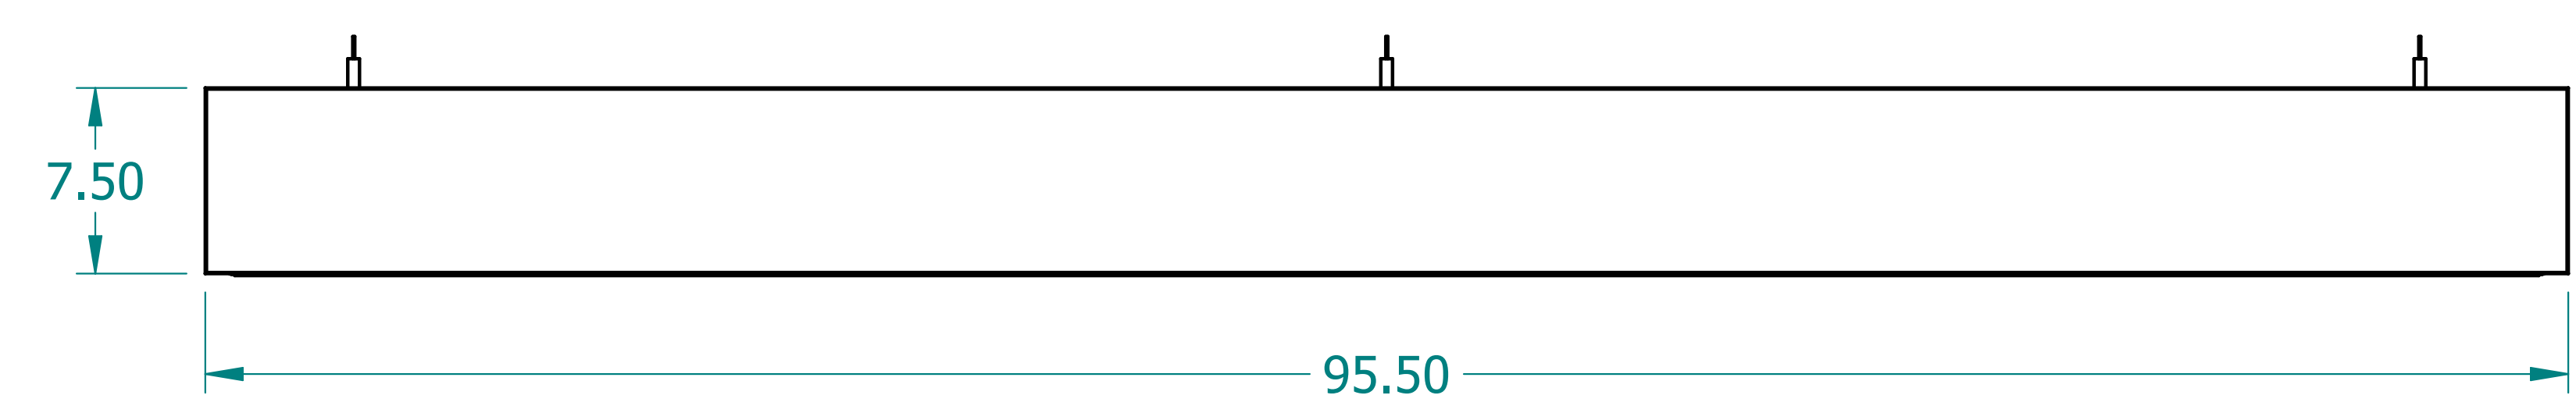

REVISION HISTORY			
REV.	DESCRIPTION	DATE	APPROVED

NAME	DATE	
DRAWN CBS	12/07/23	
ENG APPR CBS	12/07/23	
		TITLE
UNLESS OTHERWISE SPECIFIED DIMENSIONS ARE IN 'INCHES' ANGLES $\pm 0.8^\circ$; 2 PL ± 0.040 ; 3 PL ± 0.020		Illuminated Laminate Beam
		SUBTITLE
		96"x8"x2"
		PART NO: IXBeam-078-XX
		REV. 1.0
		SIZE: 34"x22" SCALE: 0.17 SHEET 1 OF 1
		FILE NAME: Illuminated Laminated Beam (96.8.2).dft