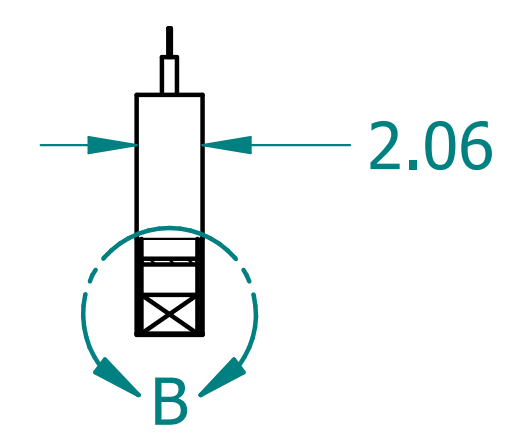

REVISION HISTORY			
REV.	DESCRIPTION	DATE	APPROVED

NAME	DATE	
DRAWN CBS	12/07/23	
ENG APPR CBS	12/07/23	
		TITLE
UNLESS OTHERWISE SPECIFIED DIMENSIONS ARE IN 'INCHES' ANGLES $\pm 0.8^\circ$; 2 PL ± 0.040 ; 3 PL ± 0.020		Illuminated Laminate Beam
		SUBTITLE
		96"x8"x2"
		PART NO: IXBeam-078-XX
		REV. 1.0
		SIZE: 34"x22" SCALE: 0.17 SHEET 1 OF 1
		FILE NAME: Illuminated Laminated Beam (96.8.2).dft