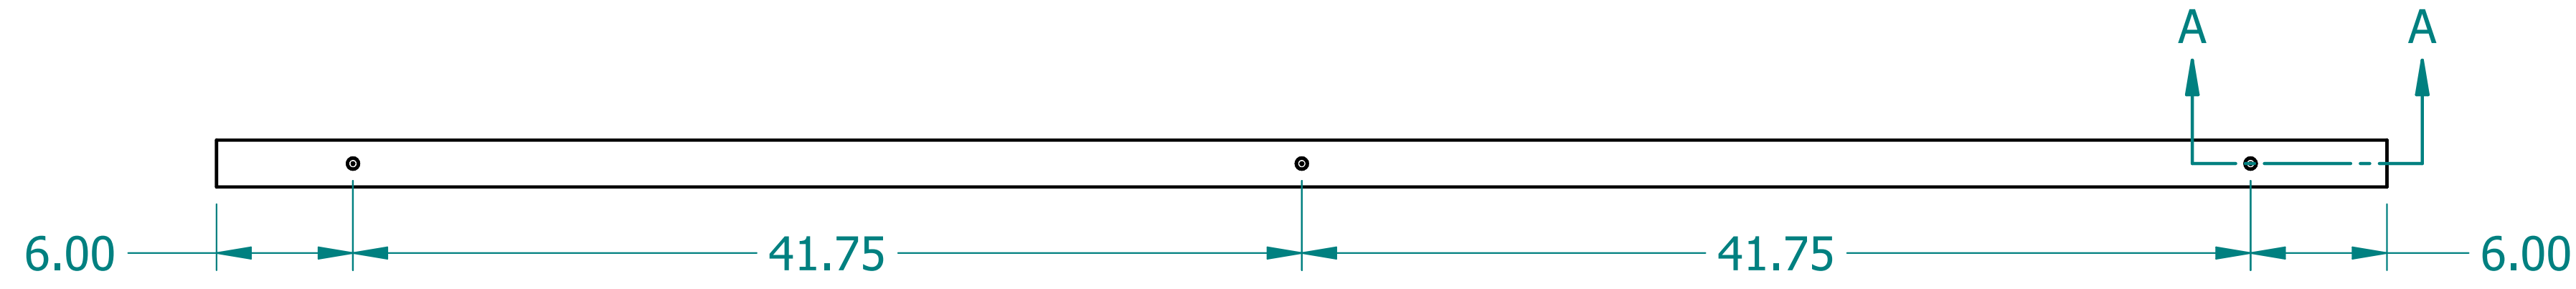

REVISION HISTORY			
REV.	DESCRIPTION	DATE	APPROVED

	NAME	DATE
DRAWN	CBS	12/08/23
ENG APPR	CBS	12/08/23

UNLESS OTHERWISE SPECIFIED DIMENSIONS ARE IN 'INCHES'
 ANGLES $\pm 0.8^\circ$; 2 PL ± 0.040 ; 3 PL ± 0.020

TITLE Illuminated Laminate Beam		
SUBTITLE 96"x10"x2"		
PART NO: IXBeam-079-XX	REV. 1.0	
SIZE: 34"x22"	SCALE: 0.17	SHEET 1 OF 1
FILE NAME: Illuminated Laminated Beam (96.10.2).dft		