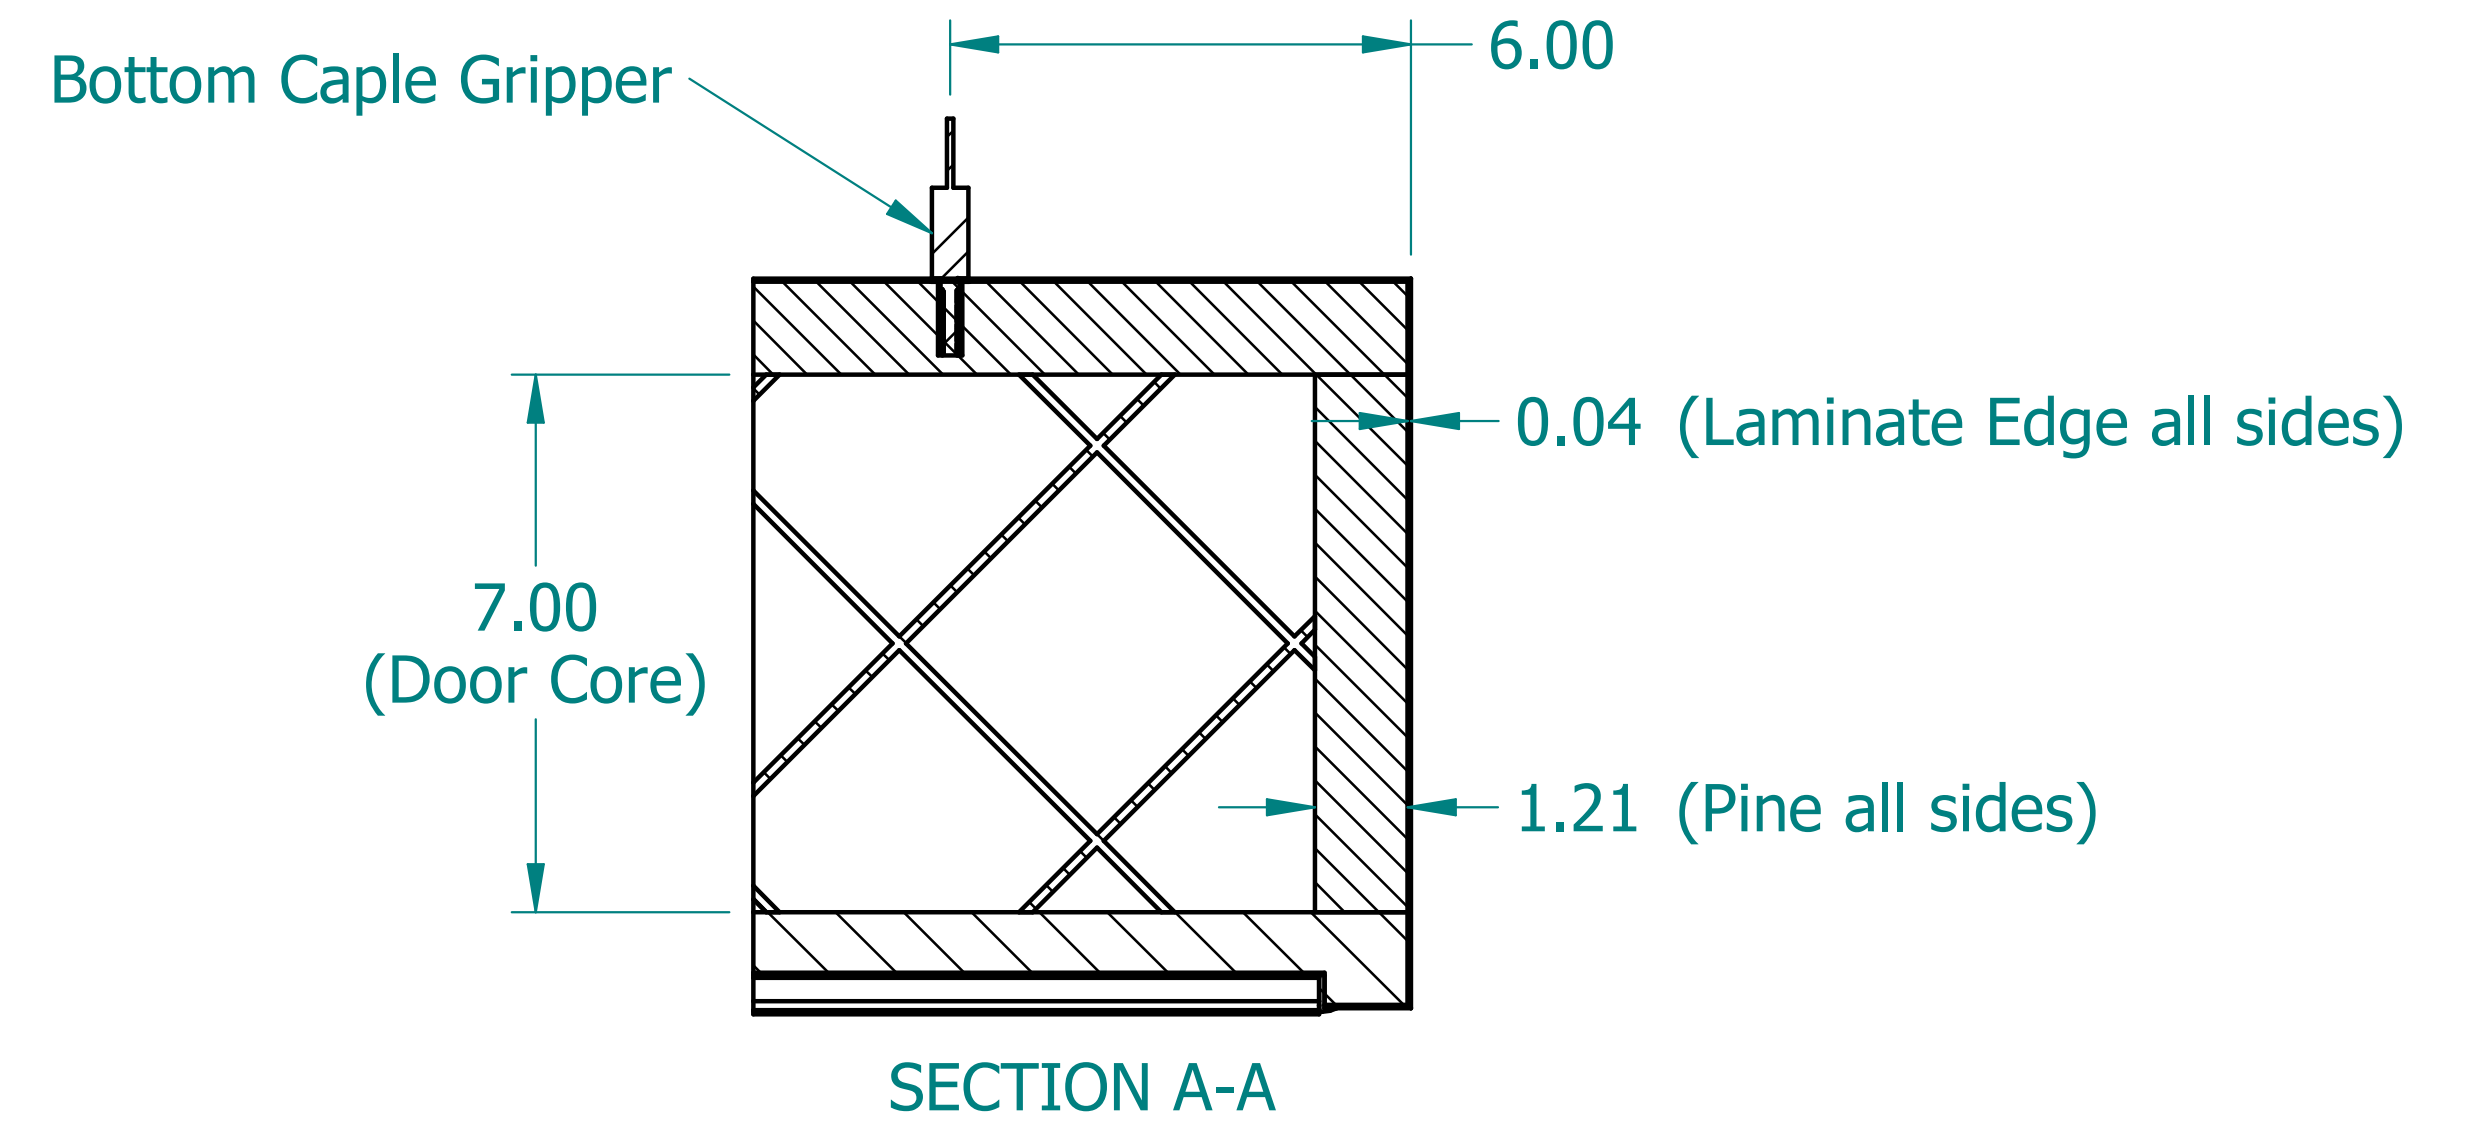

REVISION HISTORY			
REV.	DESCRIPTION	DATE	APPROVED

	NAME	DATE
DRAWN	CBS	12/08/23
ENG APPR	CBS	12/08/23

UNLESS OTHERWISE SPECIFIED DIMENSIONS ARE IN 'INCHES'
 ANGLES $\pm 0.8^\circ$; 2 PL ± 0.040 ; 3 PL ± 0.020

TITLE Illuminated Laminate Beam		
SUBTITLE 96"x10"x2"		
PART NO: IXBeam-079-XX	REV. 1.0	
SIZE: 34"x22"	SCALE: 0.17	SHEET 1 OF 1
FILE NAME: Illuminated Laminated Beam (96.10.2).dft		