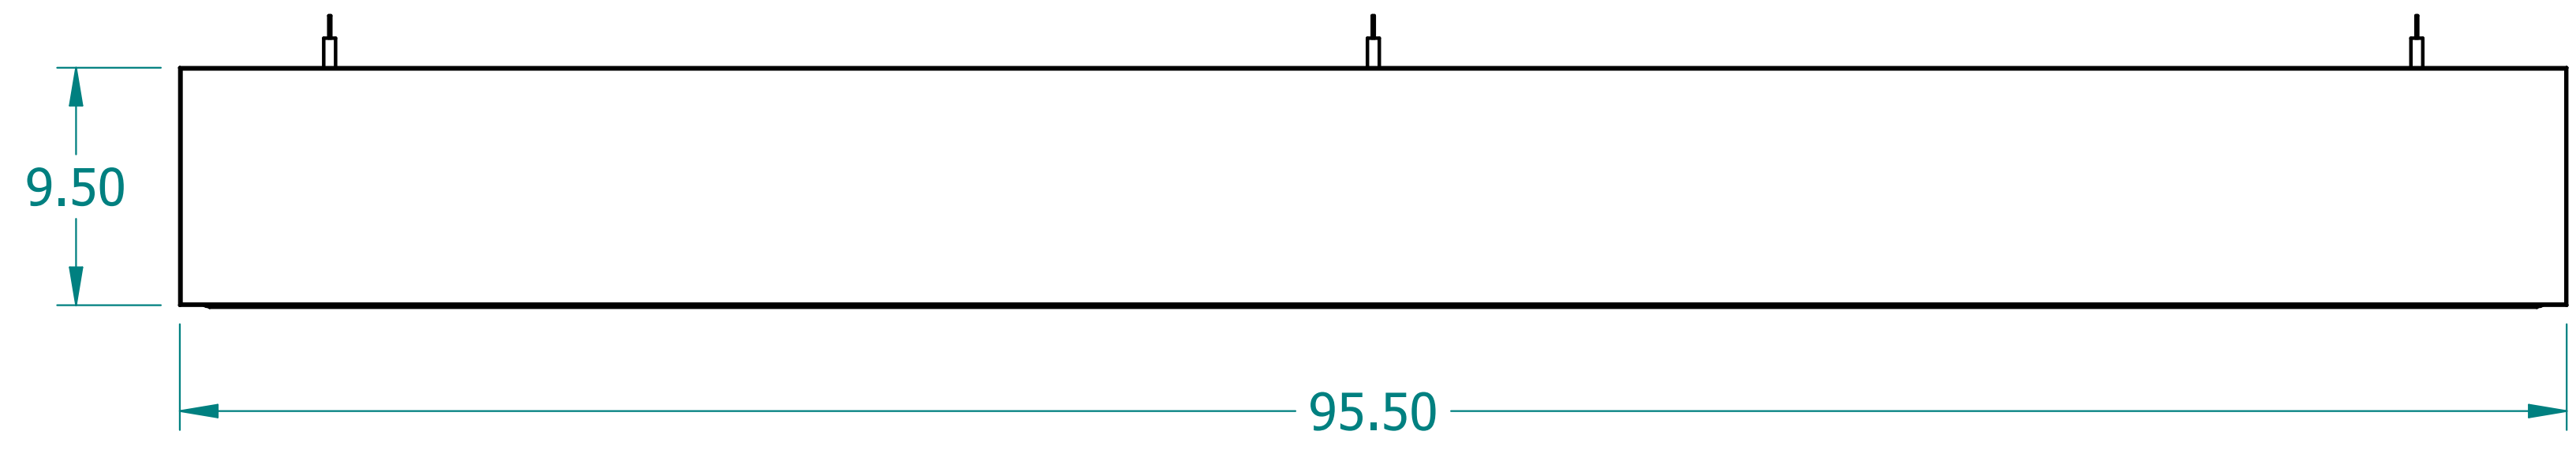

REVISION HISTORY			
REV.	DESCRIPTION	DATE	APPROVED

	NAME	DATE
DRAWN	CBS	12/08/23
ENG APPR	CBS	12/08/23

UNLESS OTHERWISE SPECIFIED DIMENSIONS ARE IN 'INCHES'
 ANGLES $\pm 0.8^\circ$; 2 PL ± 0.040 ; 3 PL ± 0.020

TITLE Illuminated Laminate Beam		
SUBTITLE 96"x10"x2"		
PART NO: IXBeam-079-XX	REV. 1.0	
SIZE: 34"x22"	SCALE: 0.17	SHEET 1 OF 1
FILE NAME: Illuminated Laminated Beam (96.10.2).dft		