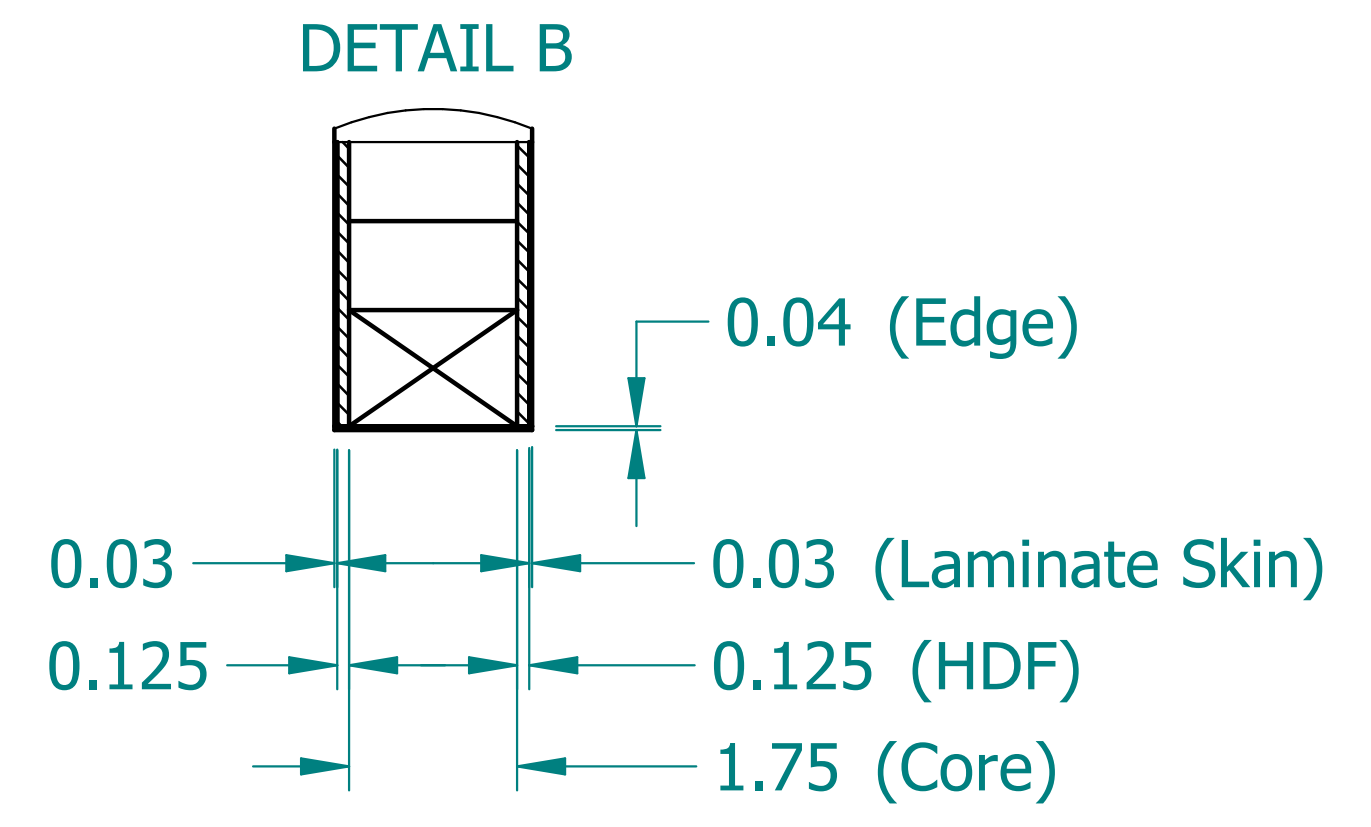

REVISION HISTORY			
REV.	DESCRIPTION	DATE	APPROVED

	NAME	DATE
DRAWN	CBS	12/08/23
ENG APPR	CBS	12/08/23

UNLESS OTHERWISE SPECIFIED DIMENSIONS ARE IN 'INCHES'
 ANGLES $\pm 0.8^\circ$; 2 PL ± 0.040 ; 3 PL ± 0.020

TITLE Illuminated Laminate Beam		
SUBTITLE 96"x10"x2"		
PART NO: IXBeam-079-XX	REV. 1.0	
SIZE: 34"x22"	SCALE: 0.17	SHEET 1 OF 1
FILE NAME: Illuminated Laminated Beam (96.10.2).dft		