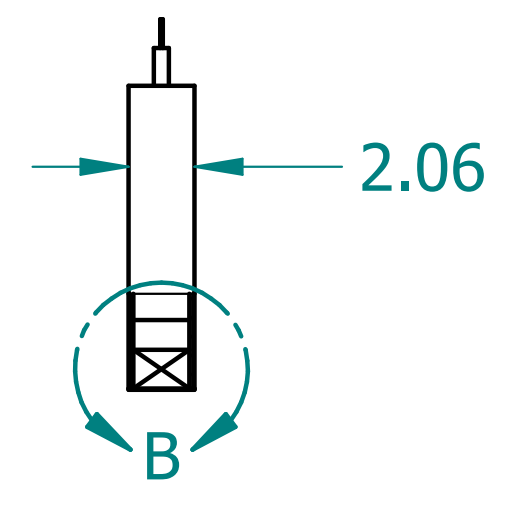

REVISION HISTORY			
REV.	DESCRIPTION	DATE	APPROVED

	NAME	DATE
DRAWN	CBS	12/08/23
ENG APPR	CBS	12/08/23

UNLESS OTHERWISE SPECIFIED DIMENSIONS ARE IN 'INCHES'
 ANGLES $\pm 0.8^\circ$; 2 PL ± 0.040 ; 3 PL ± 0.020

TITLE Illuminated Laminate Beam		
SUBTITLE 96"x10"x2"		
PART NO: IXBeam-079-XX	REV. 1.0	
SIZE: 34"x22"	SCALE: 0.17	SHEET 1 OF 1
FILE NAME: Illuminated Laminated Beam (96.10.2).dft		