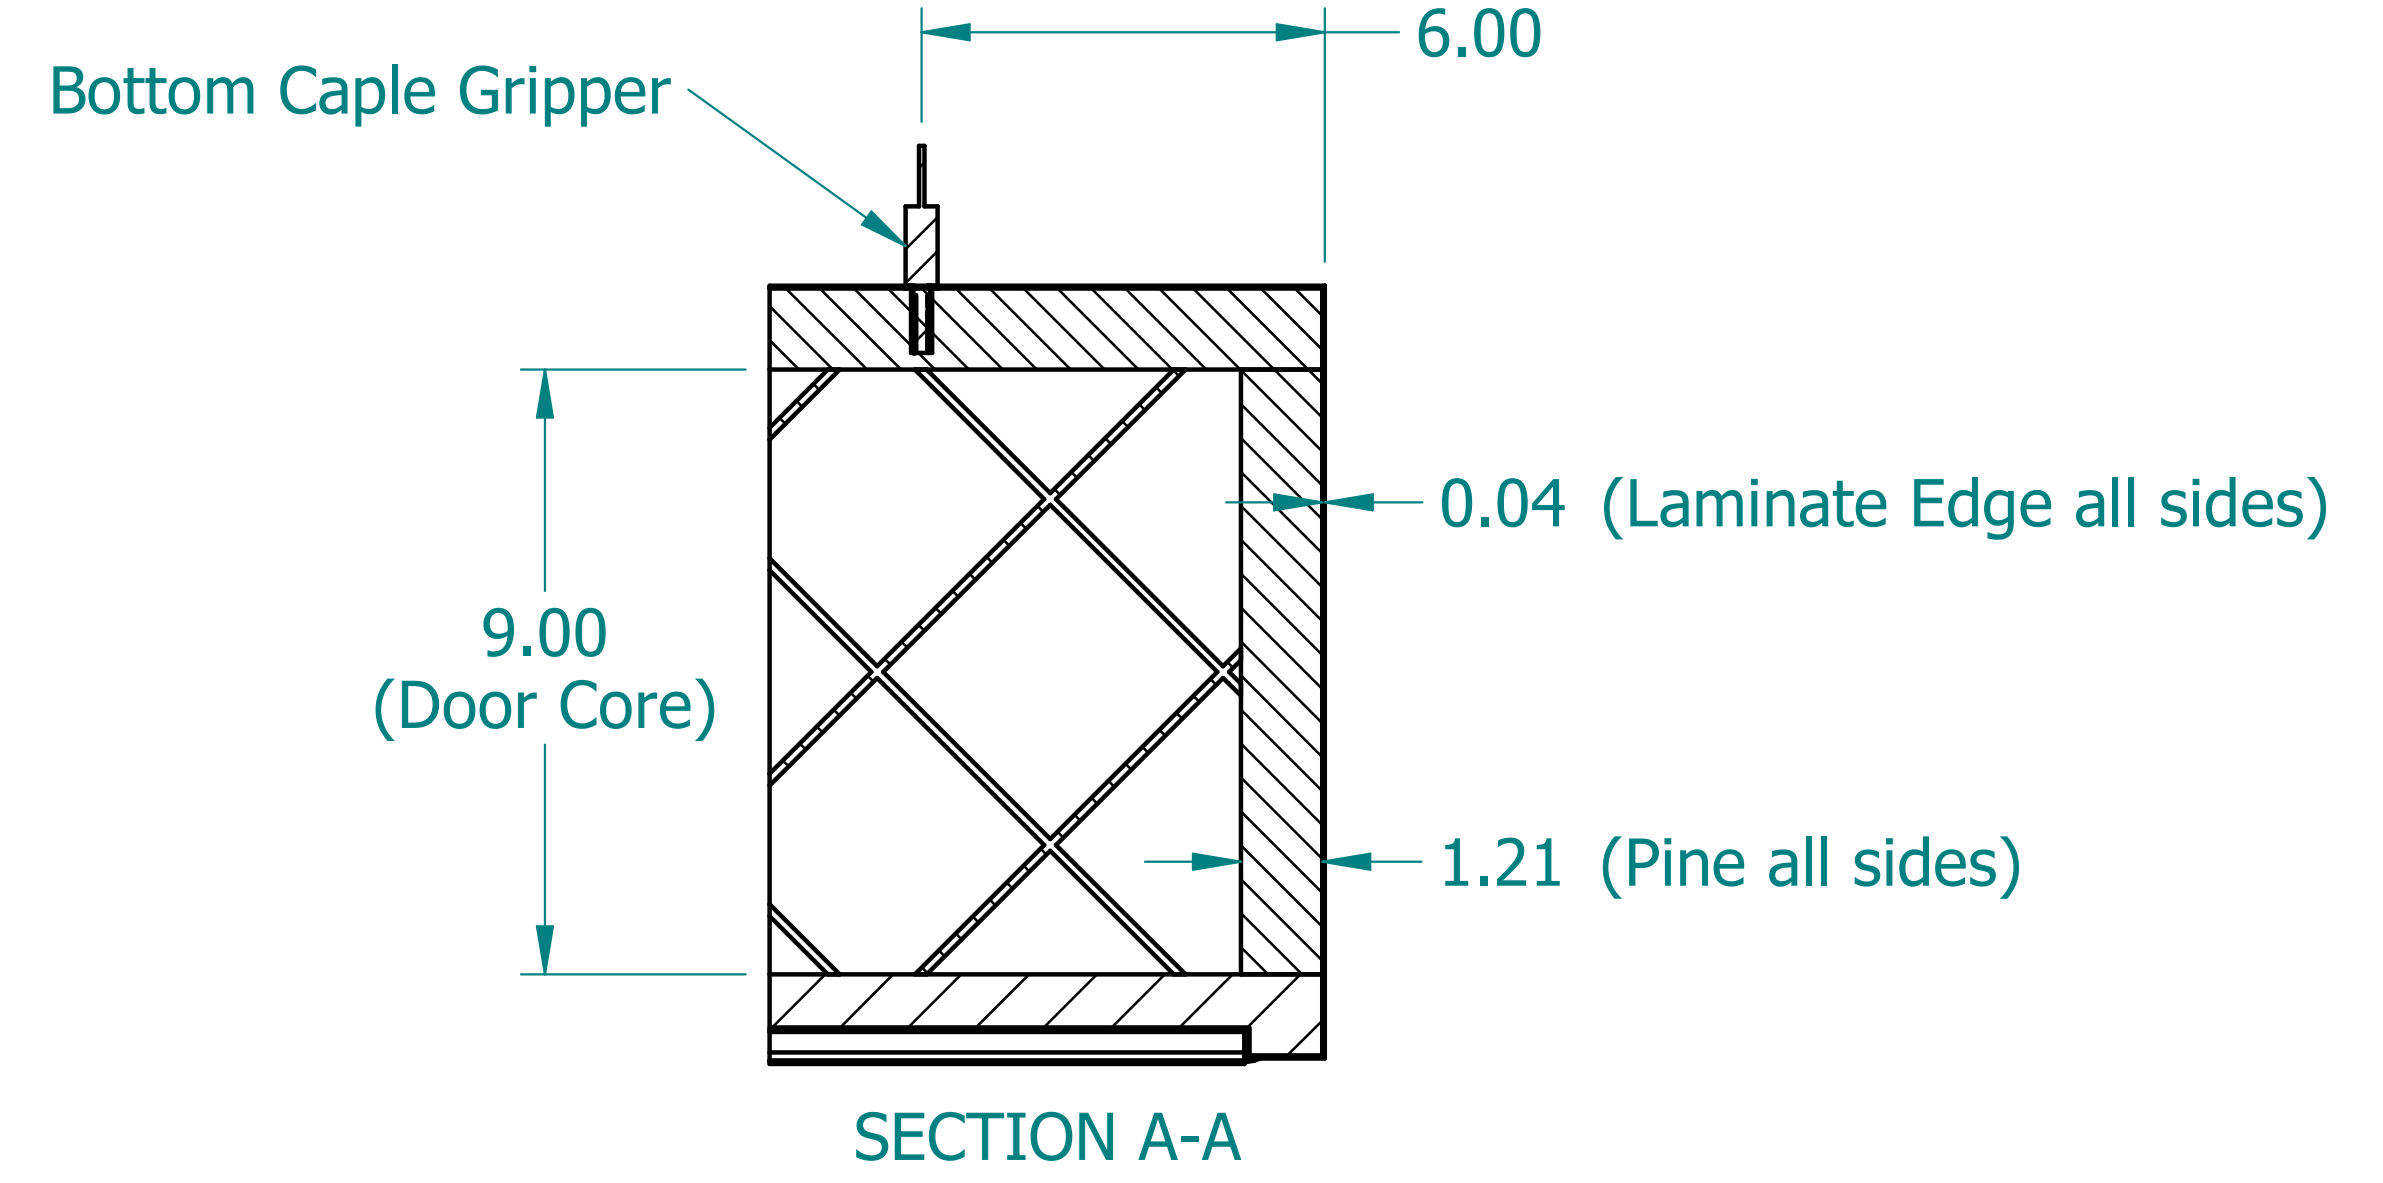

REVISION HISTORY			
REV.	DESCRIPTION	DATE	APPROVED

	NAME	DATE
DRAWN	CBS	12/08/23
ENG APPR	CBS	12/08/23

UNLESS OTHERWISE SPECIFIED DIMENSIONS ARE IN 'INCHES'
 ANGLES $\pm 0.8^\circ$; 2 PL ± 0.040 ;
 3 PL ± 0.020

TITLE Illuminated Laminate Beam	
SUBTITLE 96"x12"x2"	
PART NO: IXBeam-080-XX	REV. 1.0
SIZE: 34"x22"	SCALE: 0.17
SHEET 1 OF 1	
FILE NAME: Illuminated Laminated Beam (96.12.2).dft	