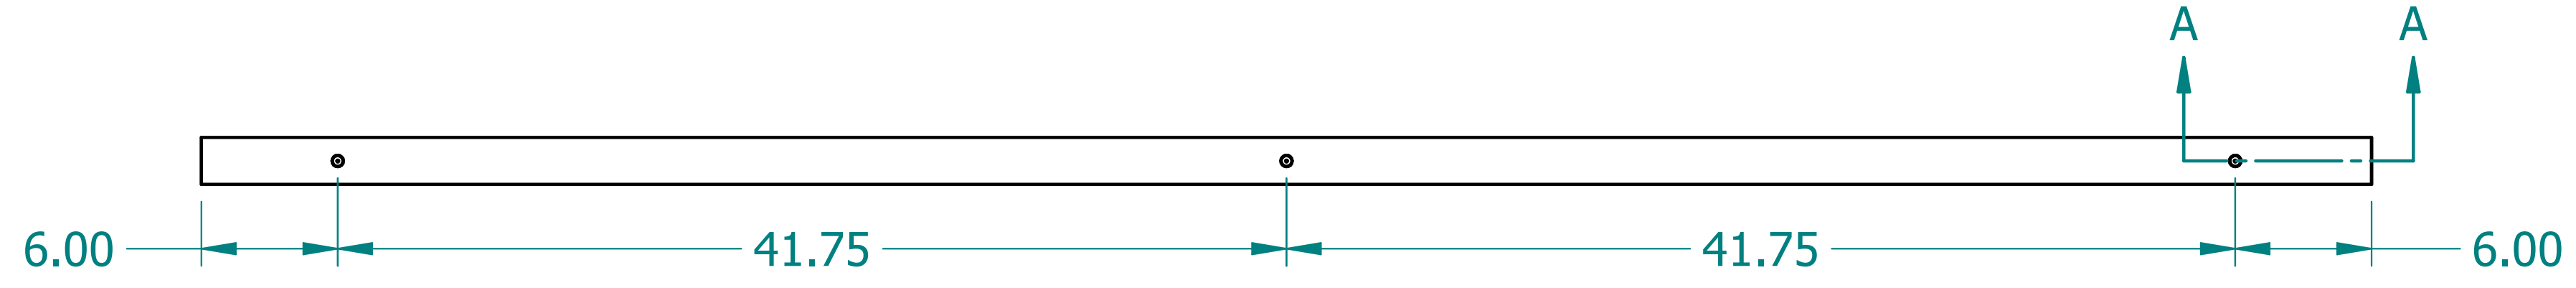

REVISION HISTORY			
REV.	DESCRIPTION	DATE	APPROVED

	NAME	DATE
DRAWN	CBS	12/08/23
ENG APPR	CBS	12/08/23

UNLESS OTHERWISE SPECIFIED DIMENSIONS ARE IN 'INCHES'
 ANGLES $\pm 0.8^\circ$; 2 PL ± 0.040 ;
 3 PL ± 0.020

TITLE Illuminated Laminate Beam	
SUBTITLE 96"x12"x2"	
PART NO: IXBeam-080-XX	REV. 1.0
SIZE: 34"x22"	SCALE: 0.17
SHEET 1 OF 1	
FILE NAME: Illuminated Laminated Beam (96.12.2).dft	