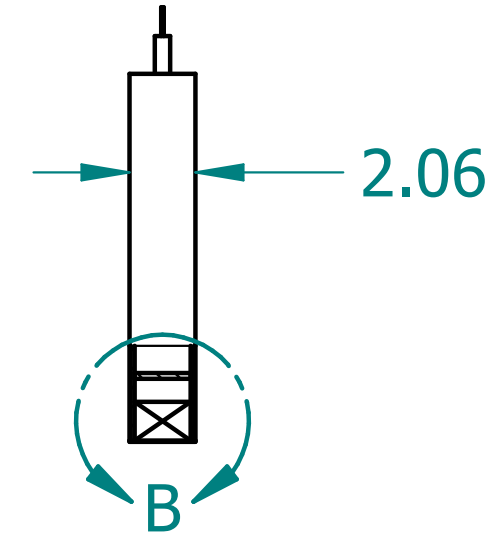

REVISION HISTORY			
REV.	DESCRIPTION	DATE	APPROVED

	NAME	DATE
DRAWN	CBS	12/08/23
ENG APPR	CBS	12/08/23

UNLESS OTHERWISE SPECIFIED DIMENSIONS ARE IN 'INCHES'
 ANGLES $\pm 0.8^\circ$; 2 PL ± 0.040 ;
 3 PL ± 0.020

TITLE Illuminated Laminate Beam	
SUBTITLE 96"x12"x2"	
PART NO: IXBeam-080-XX	REV. 1.0
SIZE: 34"x22"	SCALE: 0.17
SHEET 1 OF 1	
FILE NAME: Illuminated Laminated Beam (96.12.2).dft	