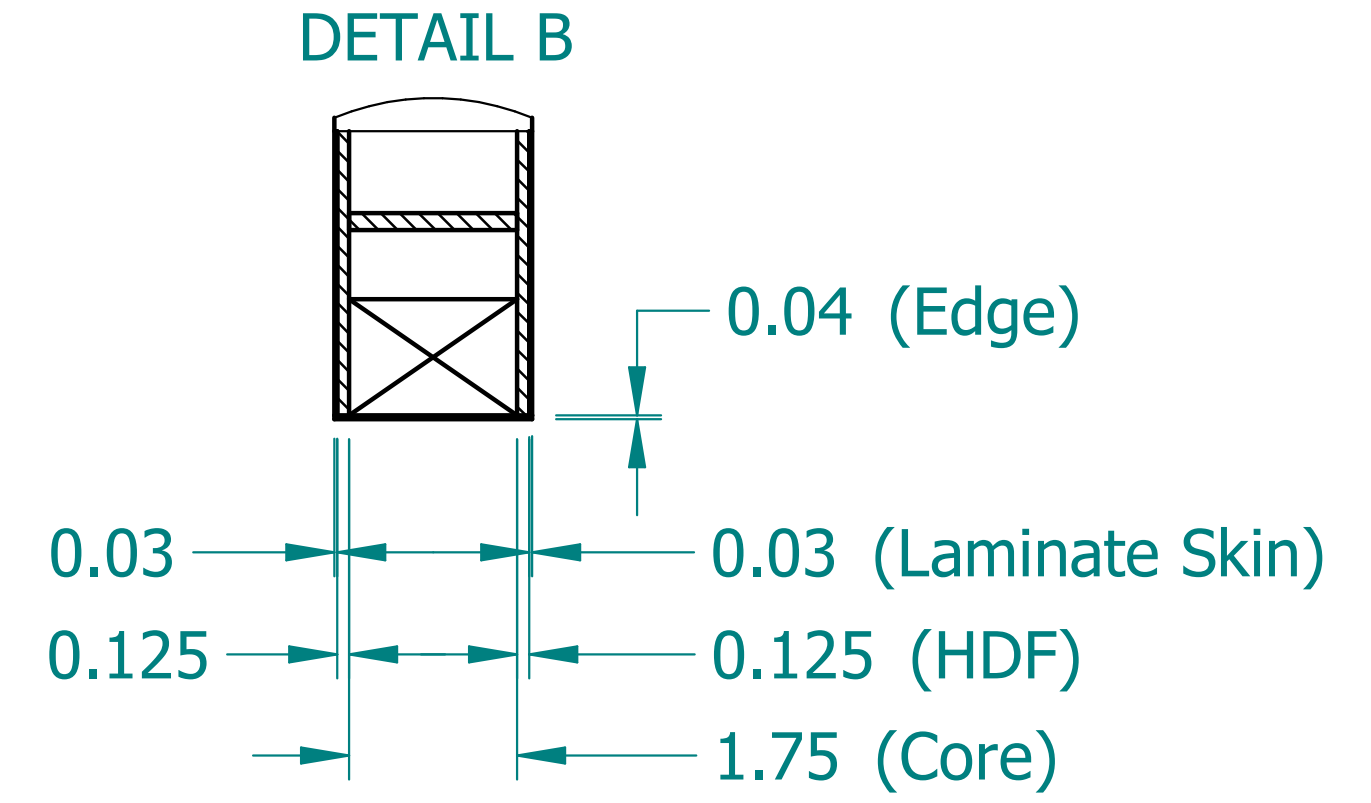

REVISION HISTORY			
REV.	DESCRIPTION	DATE	APPROVED

	NAME	DATE
DRAWN	CBS	12/08/23
ENG APPR	CBS	12/08/23

UNLESS OTHERWISE SPECIFIED DIMENSIONS ARE IN 'INCHES'
 ANGLES $\pm 0.8^\circ$; 2 PL ± 0.040 ;
 3 PL ± 0.020

TITLE Illuminated Laminate Beam	
SUBTITLE 96"x12"x2"	
PART NO: IXBeam-080-XX	REV. 1.0
SIZE: 34"x22"	SCALE: 0.17
SHEET 1 OF 1	
FILE NAME: Illuminated Laminated Beam (96.12.2).dft	