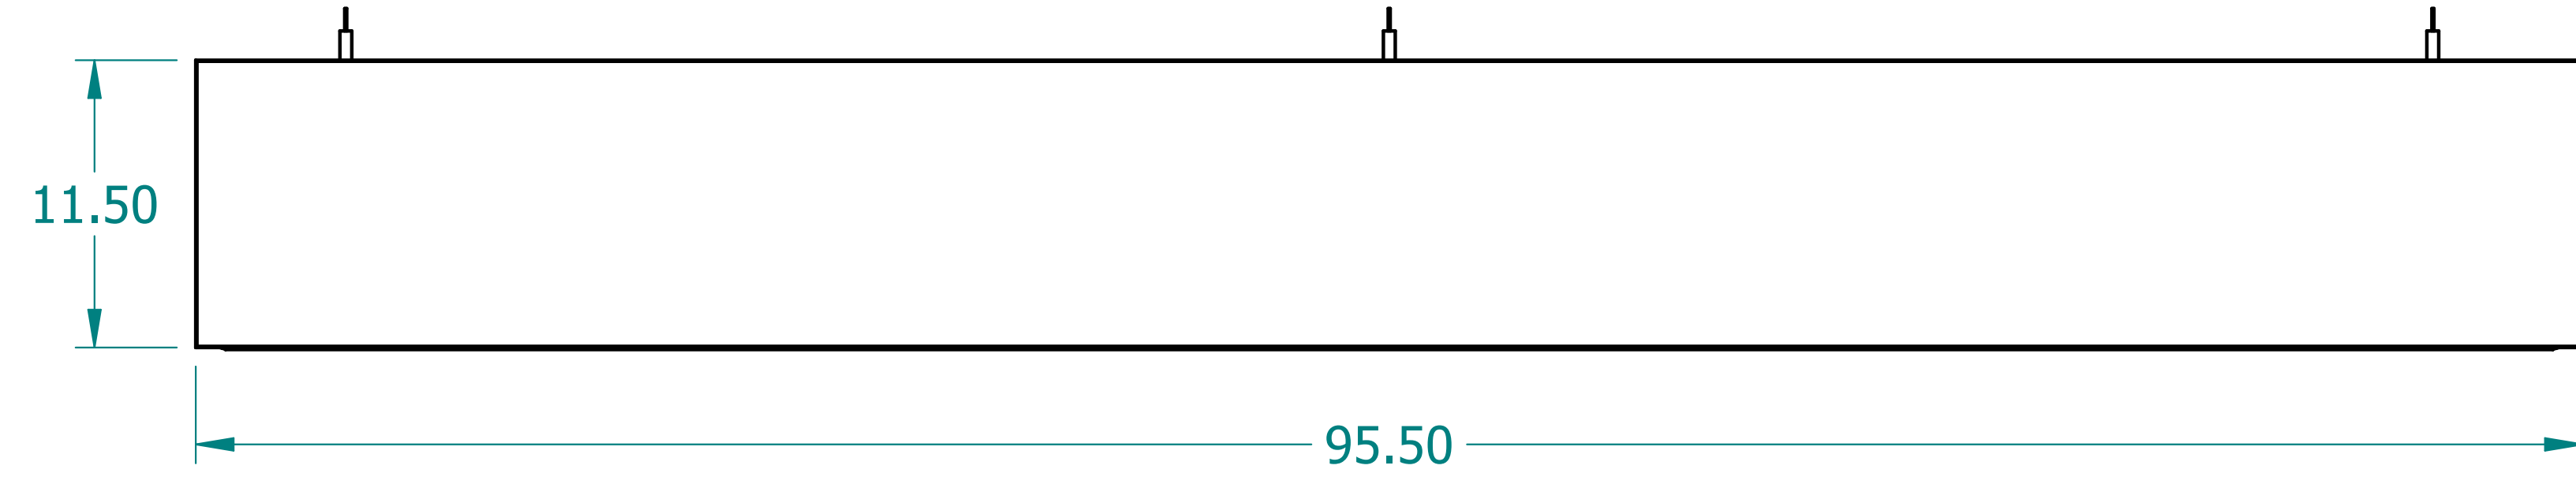

REVISION HISTORY			
REV.	DESCRIPTION	DATE	APPROVED

	NAME	DATE
DRAWN	CBS	12/08/23
ENG APPR	CBS	12/08/23

UNLESS OTHERWISE SPECIFIED DIMENSIONS ARE IN 'INCHES'
 ANGLES $\pm 0.8^\circ$; 2 PL ± 0.040 ;
 3 PL ± 0.020

TITLE Illuminated Laminate Beam	
SUBTITLE 96"x12"x2"	
PART NO: IXBeam-080-XX	REV. 1.0
SIZE: 34"x22"	SCALE: 0.17
SHEET 1 OF 1	
FILE NAME: Illuminated Laminated Beam (96.12.2).dft	