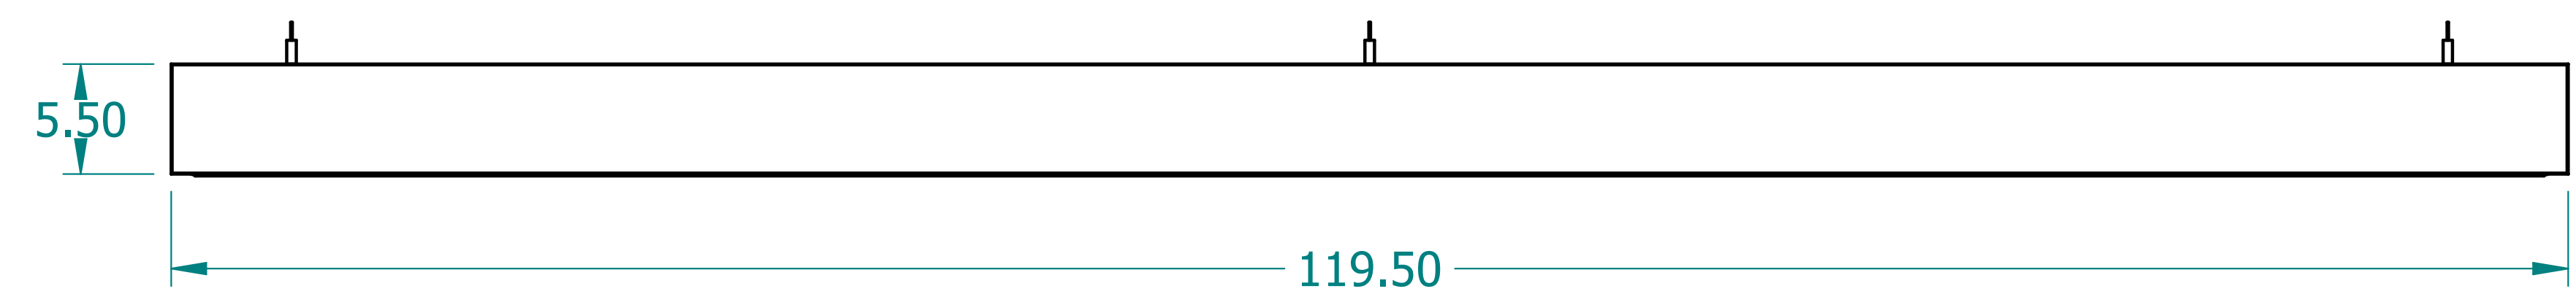

REVISION HISTORY			
REV.	DESCRIPTION	DATE	APPROVED

	NAME	DATE
DRAWN	CBS	12/19/23
ENG APPR	CBS	12/19/23

UNLESS OTHERWISE SPECIFIED DIMENSIONS ARE IN 'INCHES'
 ANGLES $\pm 0.8^\circ$; 2 PL ± 0.040 ;
 3 PL ± 0.020

TITLE Illuminated Laminate Beam		
SUBTITLE 120"x6"x1.5"		
PART NO:	IXBeam-093-XX	REV. 1.0
SIZE: 34"x22"	SCALE: 0.14	SHEET 1 OF 1
FILE NAME: Illuminated Laminated Beam (120.6.1.5).dft		