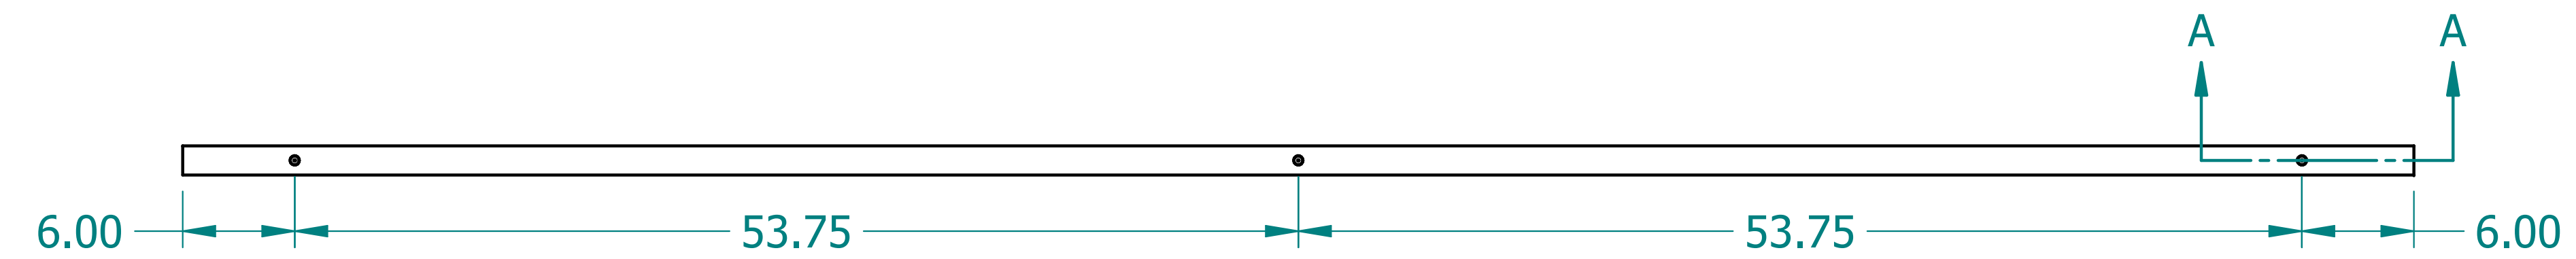

REVISION HISTORY			
REV.	DESCRIPTION	DATE	APPROVED

	NAME	DATE
DRAWN	CBS	12/19/23
ENG APPR	CBS	12/19/23

UNLESS OTHERWISE SPECIFIED DIMENSIONS ARE IN 'INCHES'
 ANGLES $\pm 0.8^\circ$; 2 PL ± 0.040 ;
 3 PL ± 0.020

TITLE Illuminated Laminate Beam		
SUBTITLE 120"x6"x1.5"		
PART NO:	IXBeam-093-XX	REV. 1.0
SIZE: 34"x22"	SCALE: 0.14	SHEET 1 OF 1
FILE NAME: Illuminated Laminated Beam (120.6.1.5).dft		