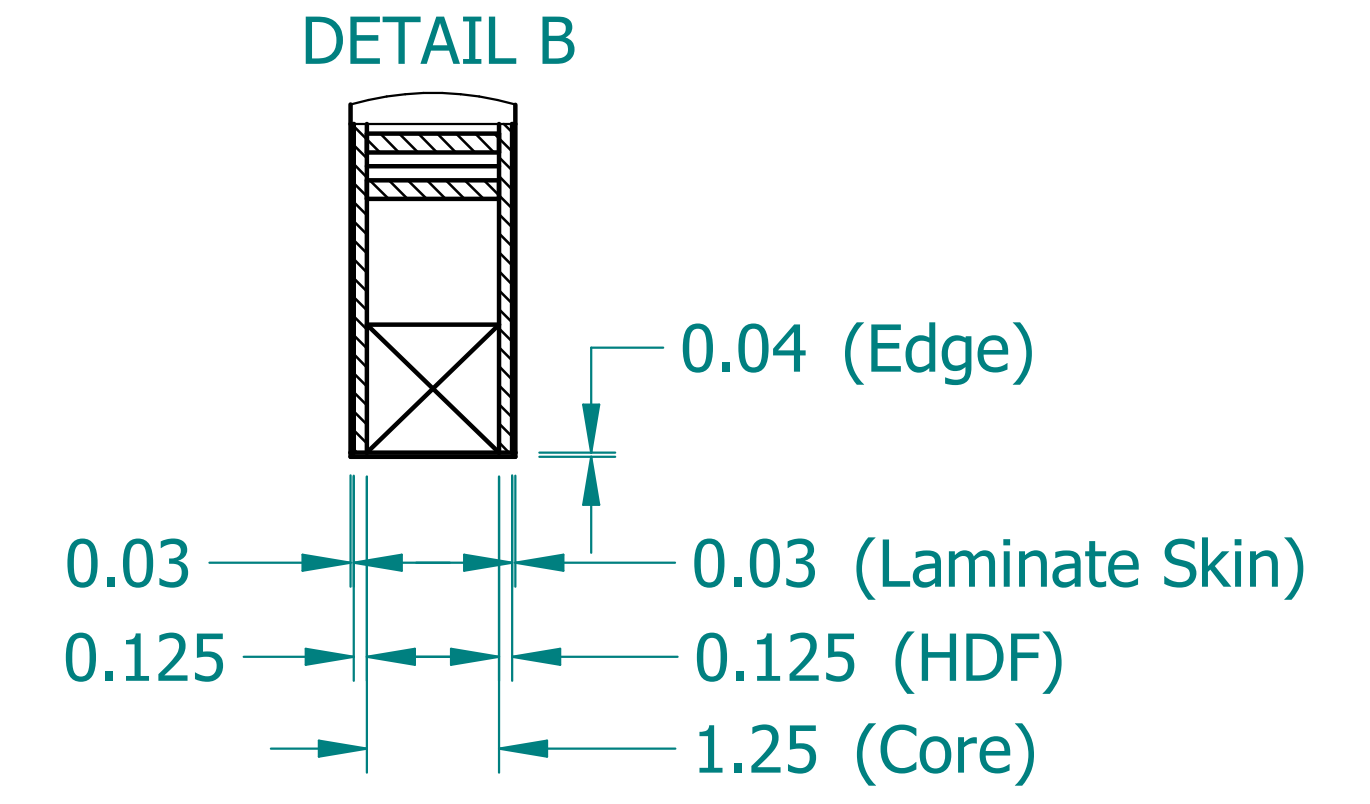

REVISION HISTORY			
REV.	DESCRIPTION	DATE	APPROVED

	NAME	DATE
DRAWN	CBS	12/19/23
ENG APPR	CBS	12/19/23

UNLESS OTHERWISE SPECIFIED DIMENSIONS ARE IN 'INCHES'
 ANGLES $\pm 0.8^\circ$; 2 PL ± 0.040 ;
 3 PL ± 0.020

TITLE Illuminated Laminate Beam		
SUBTITLE 120"x6"x1.5"		
PART NO:	IXBeam-093-XX	REV. 1.0
SIZE: 34"x22"	SCALE: 0.14	SHEET 1 OF 1
FILE NAME: Illuminated Laminated Beam (120.6.1.5).dft		