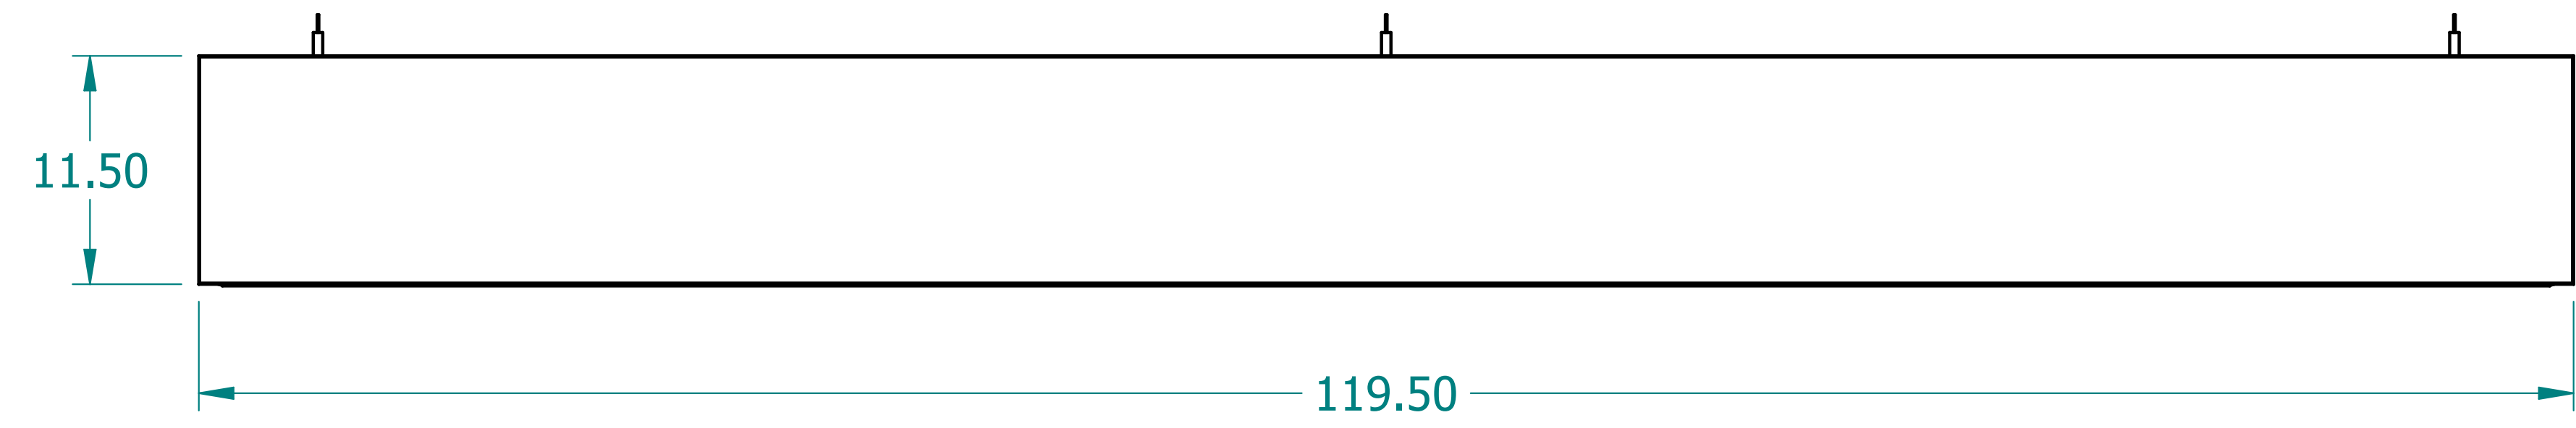

REVISION HISTORY			
REV.	DESCRIPTION	DATE	APPROVED

NAME	DATE	
DRAWN CBS	12/19/23	
ENG APPR CBS	12/19/23	
		TITLE
UNLESS OTHERWISE SPECIFIED DIMENSIONS ARE IN 'INCHES'		ILLUMINATED LAMINATE BEAM
ANGLES ±0.8° ; 2 PL ±0.040 ; 3 PL ±0.020		SUBTITLE
		120"x12"x1.5"
		PART NO: IXBeam-096-XX
		REV. 1.0
		SIZE: 34"x22" SCALE: 0.14 SHEET 1 OF 1
		FILE NAME: Illuminated Laminated Beam (120.12.1.5).dft