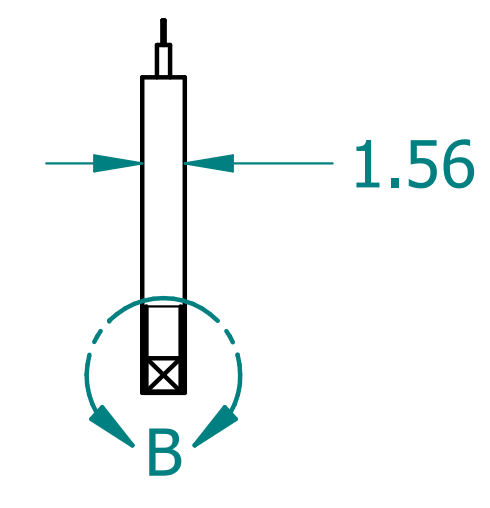

REVISION HISTORY			
REV.	DESCRIPTION	DATE	APPROVED

NAME	DATE	
DRAWN CBS	12/19/23	
ENG APPR CBS	12/19/23	
		TITLE
UNLESS OTHERWISE SPECIFIED DIMENSIONS ARE IN 'INCHES'		ILLUMINATED LAMINATE BEAM
ANGLES ±0.8° ; 2 PL ±0.040 ; 3 PL ±0.020		SUBTITLE
		120"x12"x1.5"
		PART NO: IXBeam-096-XX
		REV. 1.0
		SIZE: 34"x22" SCALE: 0.14 SHEET 1 OF 1
		FILE NAME: Illuminated Laminated Beam (120.12.1.5).dft