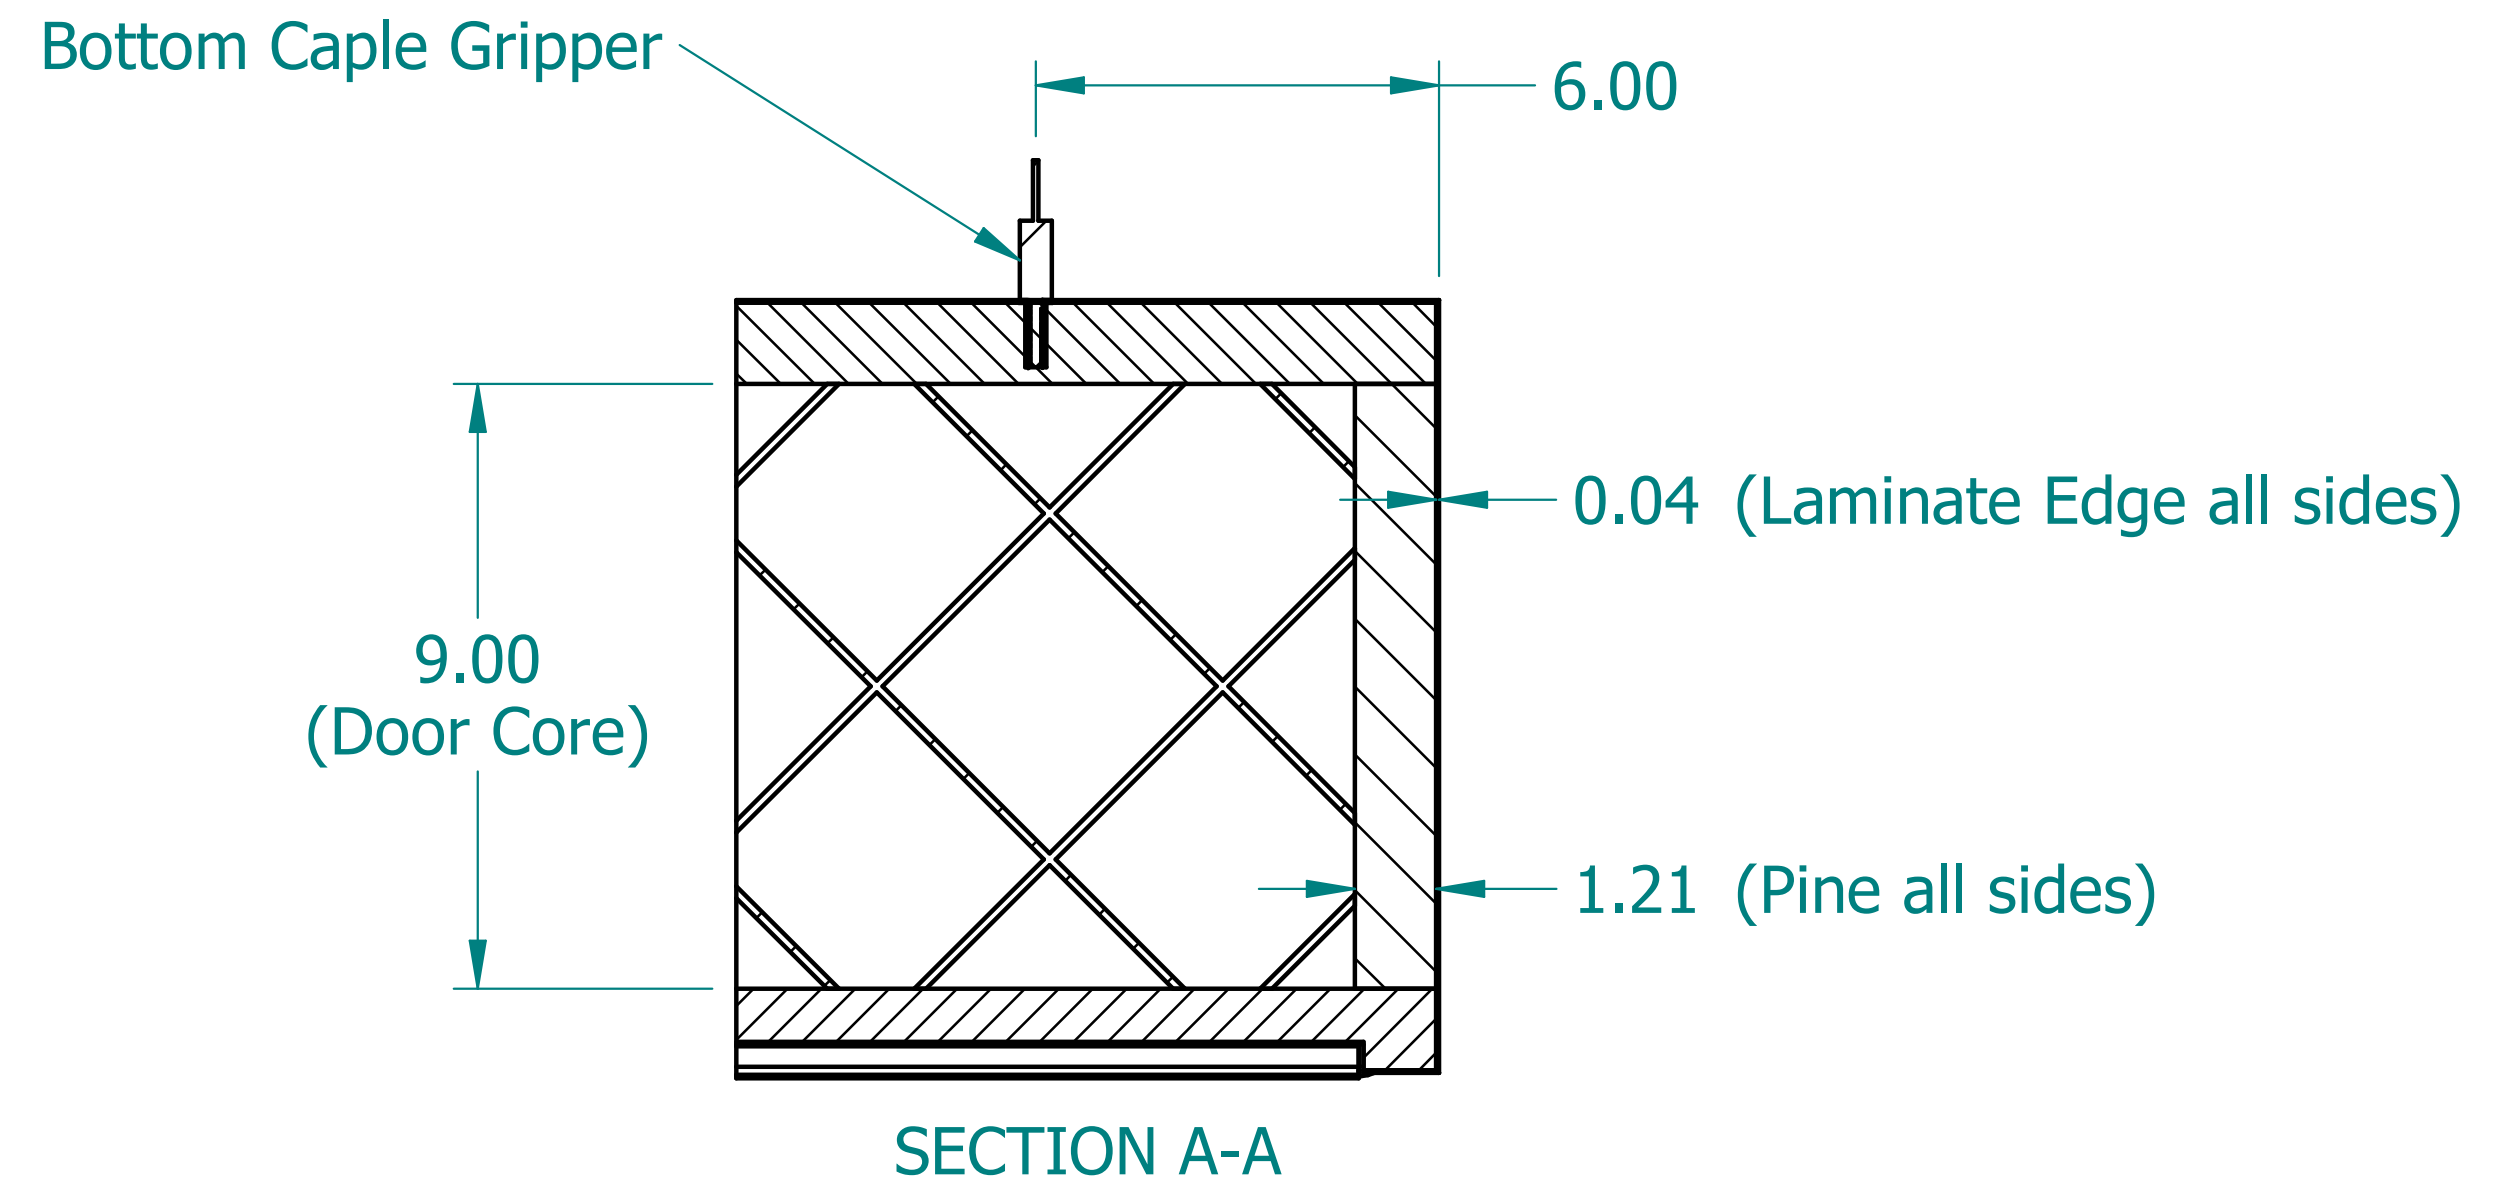

REVISION HISTORY			
REV.	DESCRIPTION	DATE	APPROVED

NAME	DATE	
DRAWN CBS	12/19/23	
ENG APPR CBS	12/19/23	
		TITLE
UNLESS OTHERWISE SPECIFIED DIMENSIONS ARE IN 'INCHES'		ILLUMINATED LAMINATE BEAM
ANGLES ±0.8° ; 2 PL ±0.040 ; 3 PL ±0.020		SUBTITLE
		120"x12"x1.5"
		PART NO: IXBeam-096-XX
		REV. 1.0
		SIZE: 34"x22" SCALE: 0.14 SHEET 1 OF 1
		FILE NAME: Illuminated Laminated Beam (120.12.1.5).dft