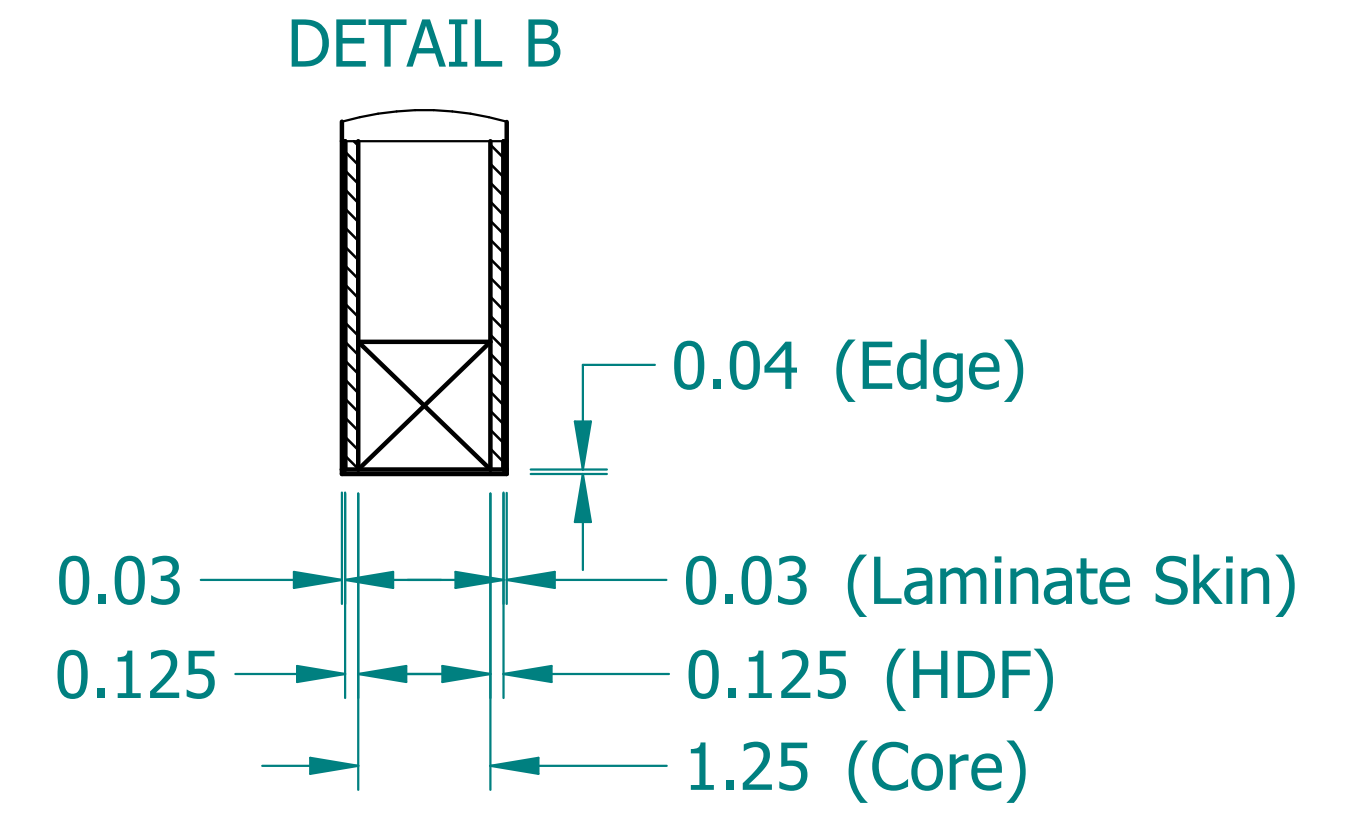

REVISION HISTORY			
REV.	DESCRIPTION	DATE	APPROVED

NAME	DATE	
DRAWN CBS	12/19/23	
ENG APPR CBS	12/19/23	
		TITLE
UNLESS OTHERWISE SPECIFIED DIMENSIONS ARE IN 'INCHES'		ILLUMINATED LAMINATE BEAM
ANGLES ±0.8° ; 2 PL ±0.040 ; 3 PL ±0.020		SUBTITLE
		120"x12"x1.5"
		PART NO: IXBeam-096-XX
		REV. 1.0
		SIZE: 34"x22" SCALE: 0.14 SHEET 1 OF 1
		FILE NAME: Illuminated Laminated Beam (120.12.1.5).dft