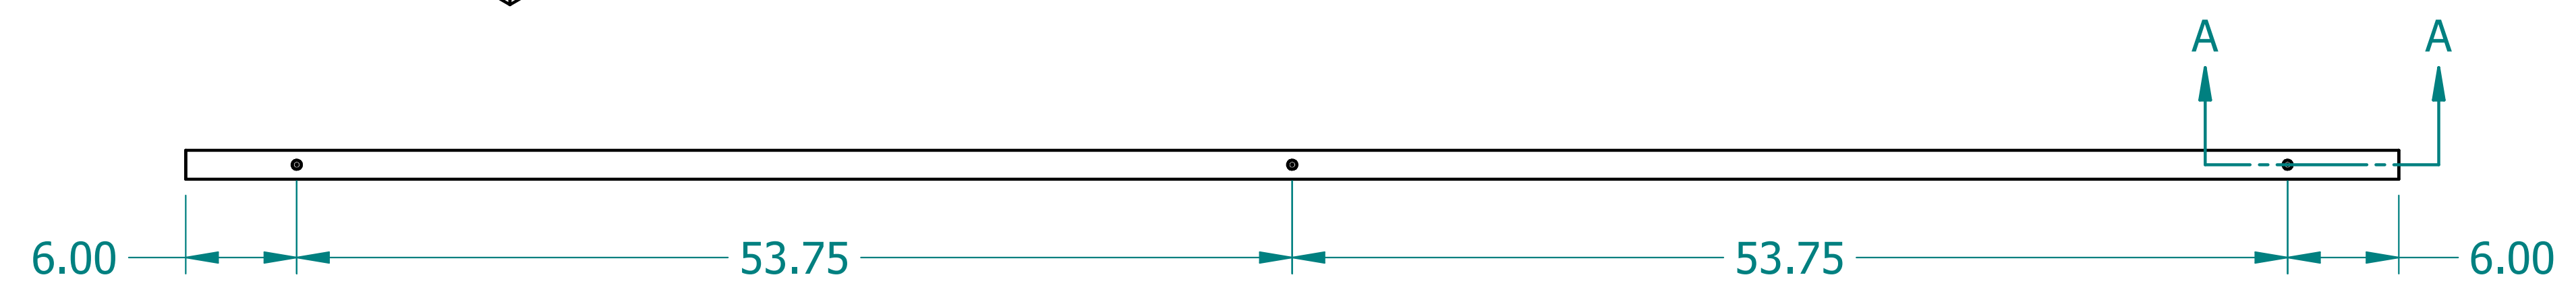

REVISION HISTORY			
REV.	DESCRIPTION	DATE	APPROVED

NAME	DATE	
DRAWN CBS	12/19/23	
ENG APPR CBS	12/19/23	
		TITLE
UNLESS OTHERWISE SPECIFIED DIMENSIONS ARE IN 'INCHES'		ILLUMINATED LAMINATE BEAM
ANGLES ±0.8° ; 2 PL ±0.040 ; 3 PL ±0.020		SUBTITLE
		120"x12"x1.5"
		PART NO: IXBeam-096-XX
		REV. 1.0
		SIZE: 34"x22" SCALE: 0.14 SHEET 1 OF 1
		FILE NAME: Illuminated Laminated Beam (120.12.1.5).dft