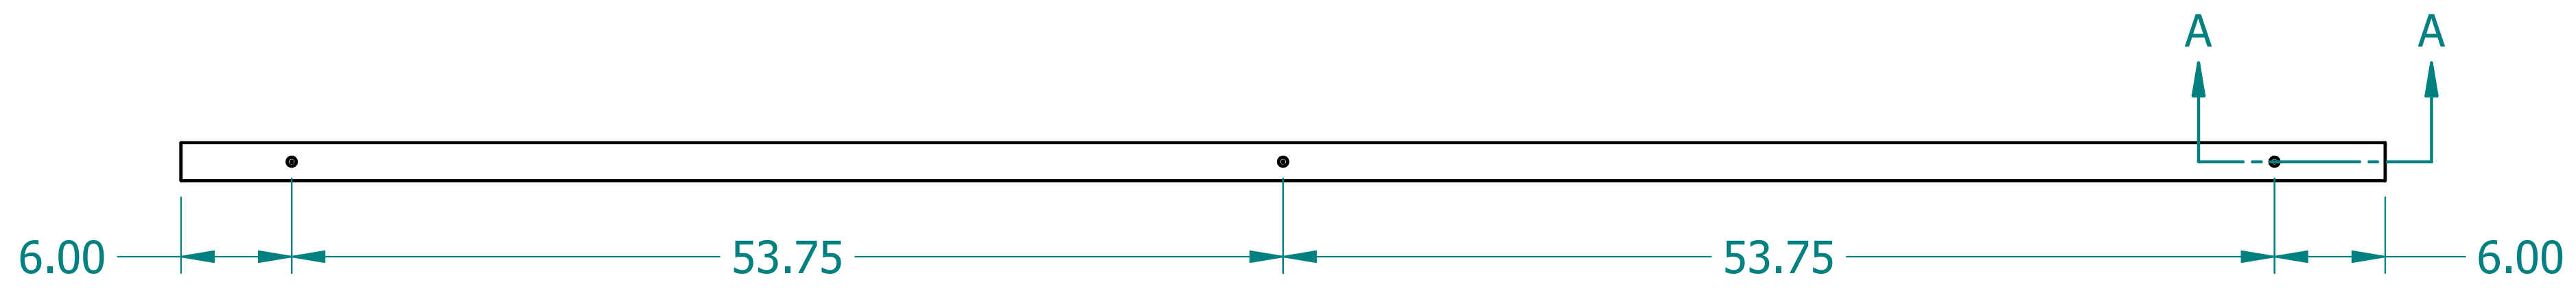

REVISION HISTORY			
REV.	DESCRIPTION	DATE	APPROVED

	NAME	DATE
DRAWN	CBS	12/12/23
ENG APPR	CBS	12/12/23

UNLESS OTHERWISE SPECIFIED DIMENSIONS ARE IN 'INCHES'  
 ANGLES  $\pm 0.8^\circ$  ; 2 PL  $\pm 0.040$  ;  
 3 PL  $\pm 0.020$

TITLE <b>Illuminated Laminate Beam</b>		
SUBTITLE 120"x6"x2"		
PART NO:	IXBeam-097-XX	REV. 1.0
SIZE: 34"x22"	SCALE: 0.14	SHEET 1 OF 1
FILE NAME: Illuminated Laminated Beam (120.6.2).dft		