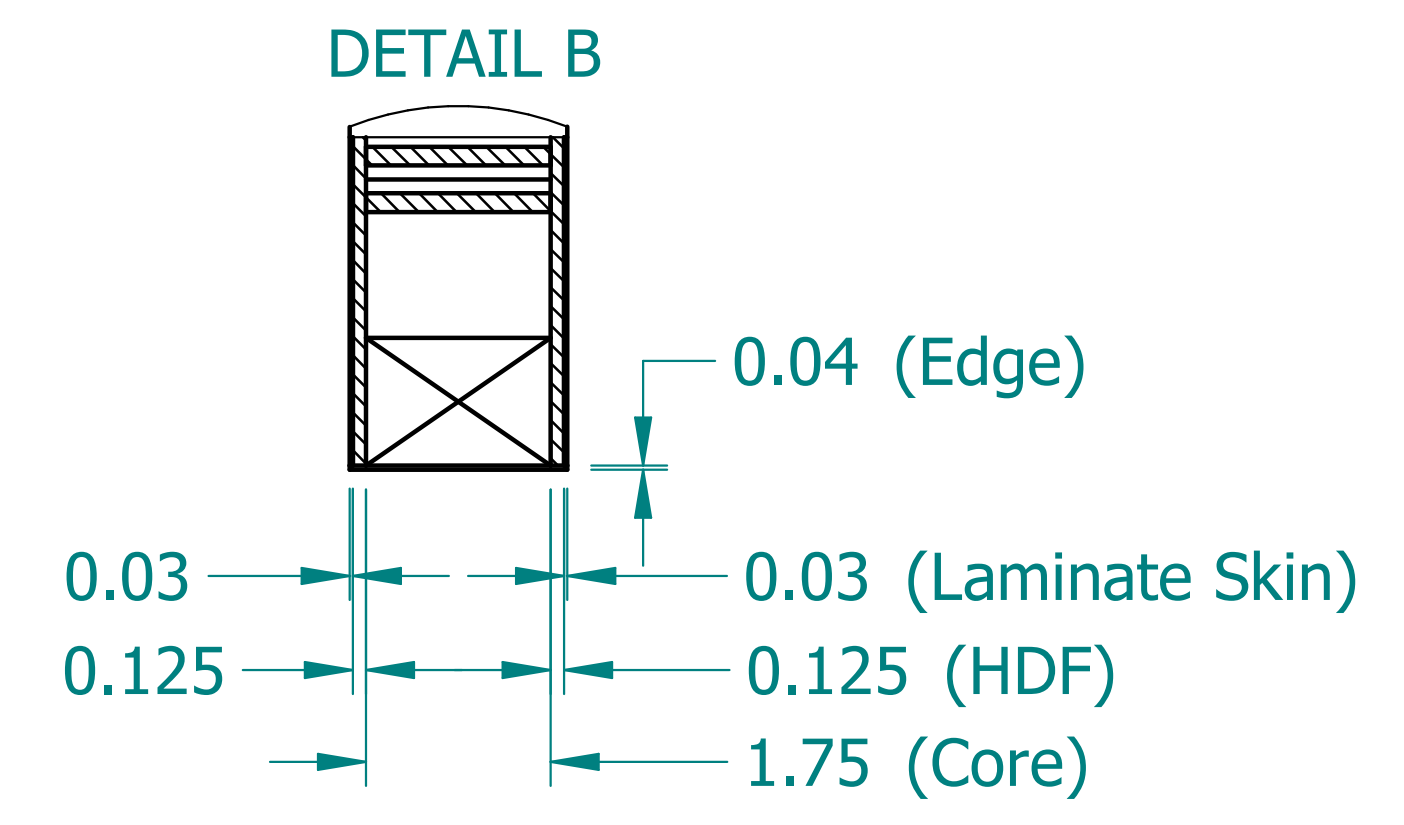

REVISION HISTORY			
REV.	DESCRIPTION	DATE	APPROVED

	NAME	DATE
DRAWN	CBS	12/12/23
ENG APPR	CBS	12/12/23

UNLESS OTHERWISE SPECIFIED DIMENSIONS ARE IN 'INCHES'  
 ANGLES  $\pm 0.8^\circ$  ; 2 PL  $\pm 0.040$  ;  
 3 PL  $\pm 0.020$

TITLE <b>Illuminated Laminate Beam</b>		
SUBTITLE 120"x6"x2"		
PART NO:	IXBeam-097-XX	REV. 1.0
SIZE: 34"x22"	SCALE: 0.14	SHEET 1 OF 1
FILE NAME: Illuminated Laminated Beam (120.6.2).dft		