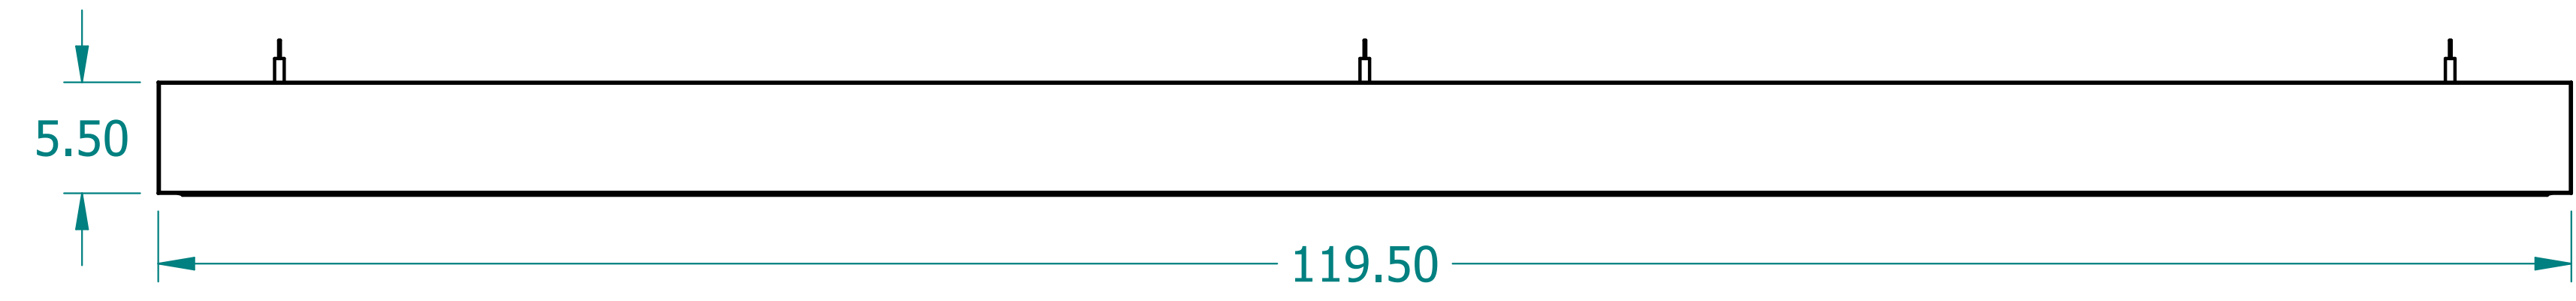

REVISION HISTORY			
REV.	DESCRIPTION	DATE	APPROVED

	NAME	DATE
DRAWN	CBS	12/12/23
ENG APPR	CBS	12/12/23

UNLESS OTHERWISE SPECIFIED DIMENSIONS ARE IN 'INCHES'  
 ANGLES  $\pm 0.8^\circ$  ; 2 PL  $\pm 0.040$  ;  
 3 PL  $\pm 0.020$

TITLE <b>Illuminated Laminate Beam</b>		
SUBTITLE 120"x6"x2"		
PART NO:	IXBeam-097-XX	REV. 1.0
SIZE: 34"x22"	SCALE: 0.14	SHEET 1 OF 1
FILE NAME: Illuminated Laminated Beam (120.6.2).dft		