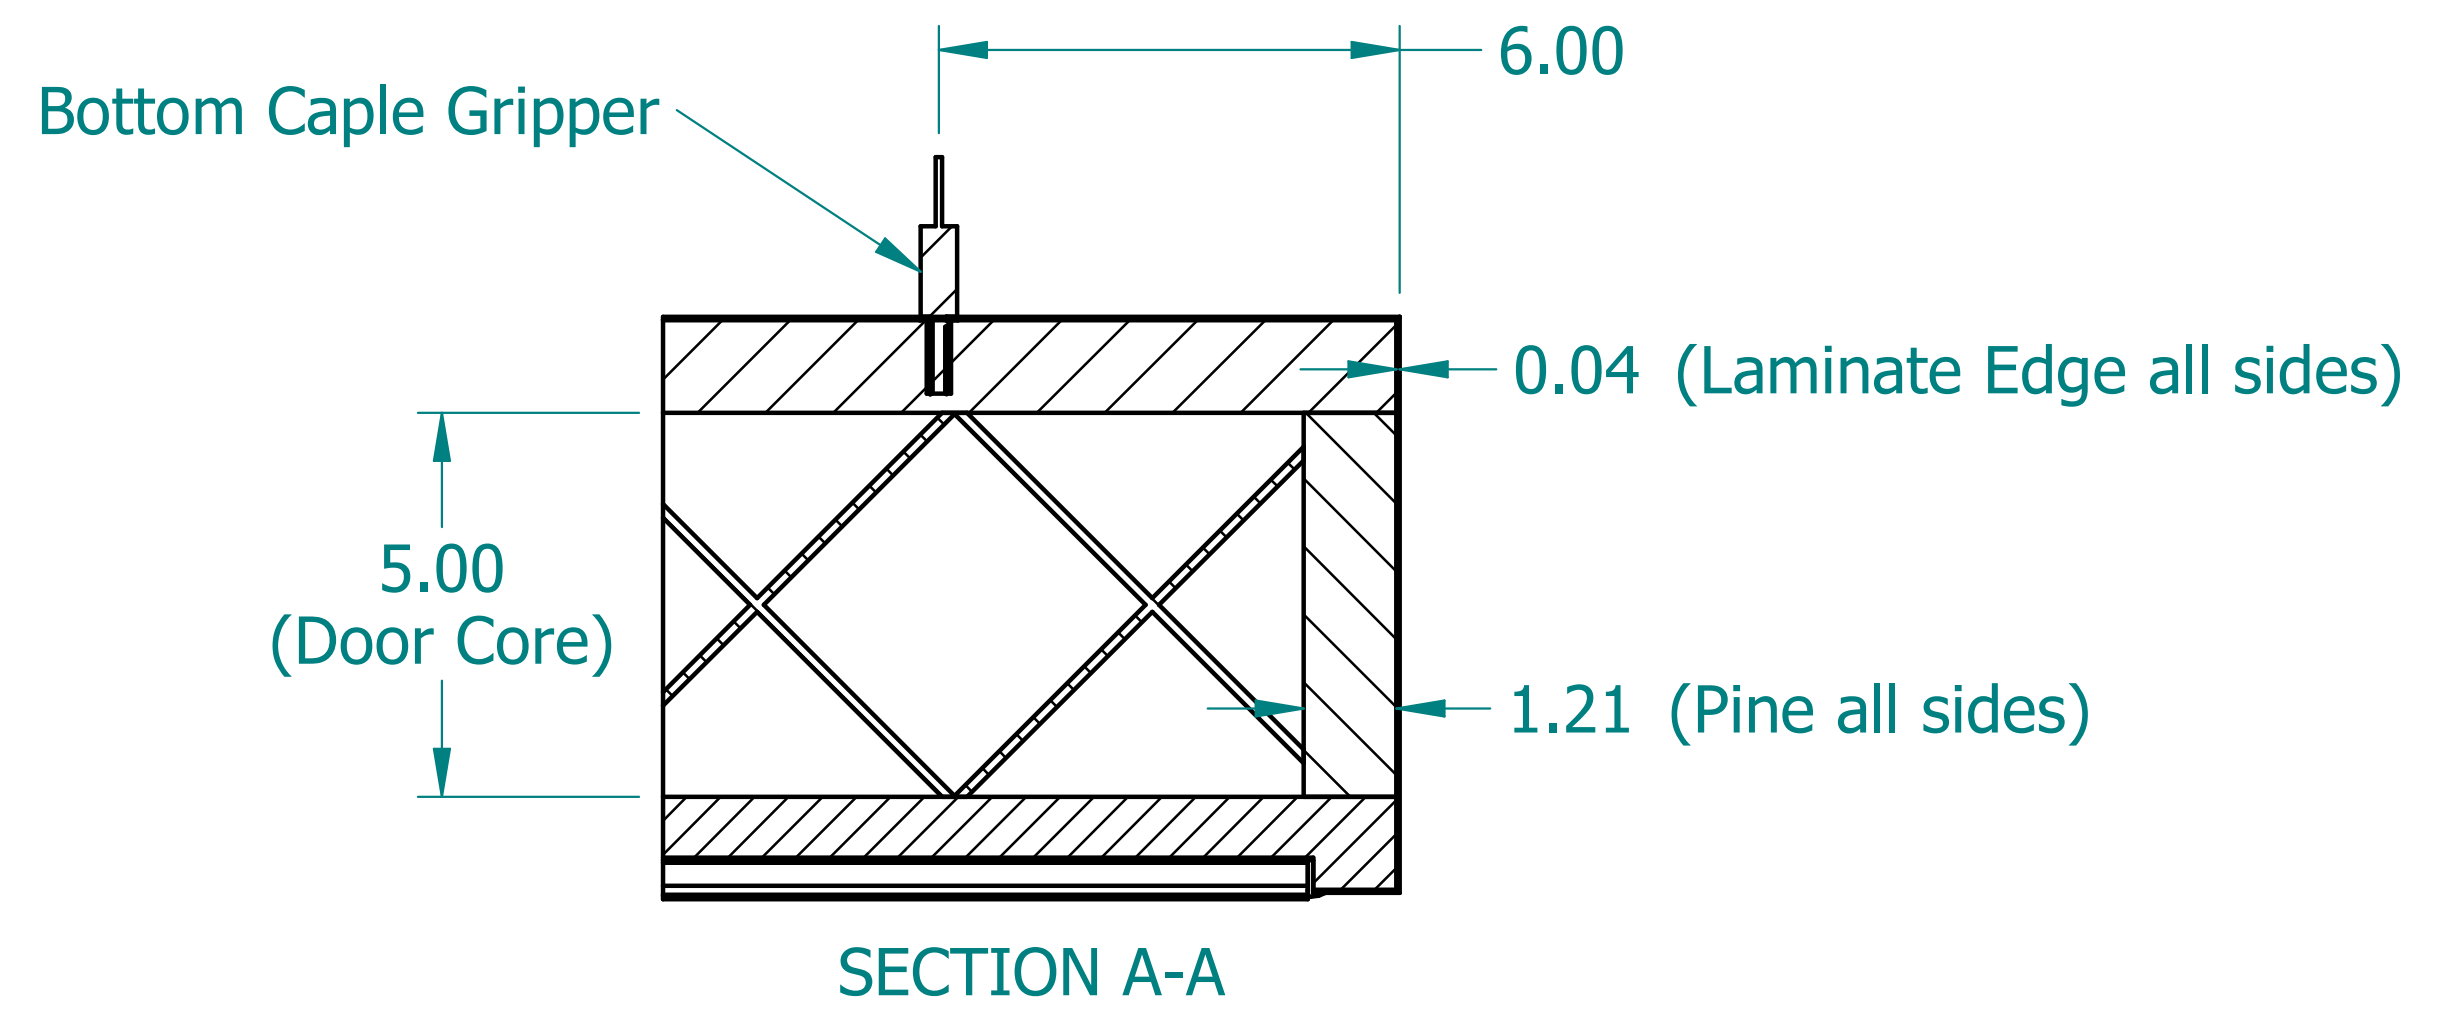

REVISION HISTORY			
REV.	DESCRIPTION	DATE	APPROVED

NAME	DATE	
DRAWN CBS	12/12/23	
ENG APPR CBS	12/12/23	
		TITLE
UNLESS OTHERWISE SPECIFIED DIMENSIONS ARE IN 'INCHES'		ILLUMINATED LAMINATE BEAM
ANGLES ±0.8° ; 2 PL ±0.040 ; 3 PL ±0.020		SUBTITLE
		120"x8"x2"
		PART NO: IXBeam-098-XX
		REV. 1.0
		SIZE: 34"x22" SCALE: 0.14 SHEET 1 OF 1
		FILE NAME: Illuminated Laminated Beam (120.8.2).dft