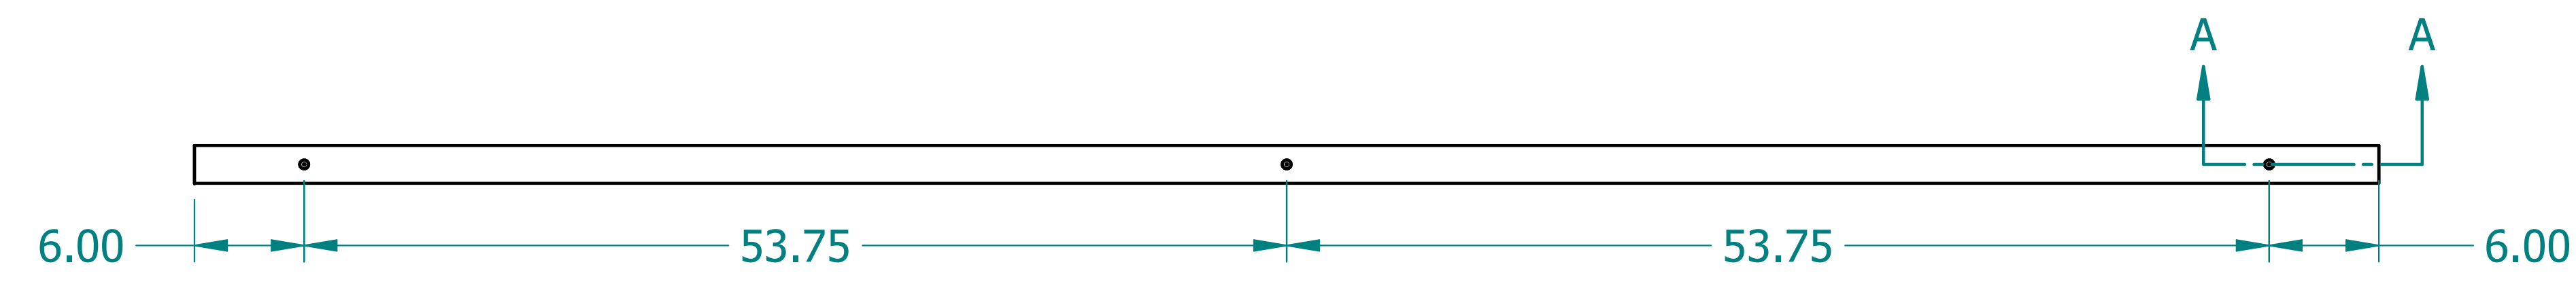

REVISION HISTORY			
REV.	DESCRIPTION	DATE	APPROVED

NAME	DATE	
DRAWN CBS	12/12/23	
ENG APPR CBS	12/12/23	
		TITLE
UNLESS OTHERWISE SPECIFIED DIMENSIONS ARE IN 'INCHES'		ILLUMINATED LAMINATE BEAM
ANGLES ±0.8° ; 2 PL ±0.040 ; 3 PL ±0.020		SUBTITLE
		120"x8"x2"
		PART NO: IXBeam-098-XX
		REV. 1.0
		SIZE: 34"x22" SCALE: 0.14 SHEET 1 OF 1
		FILE NAME: Illuminated Laminated Beam (120.8.2).dft