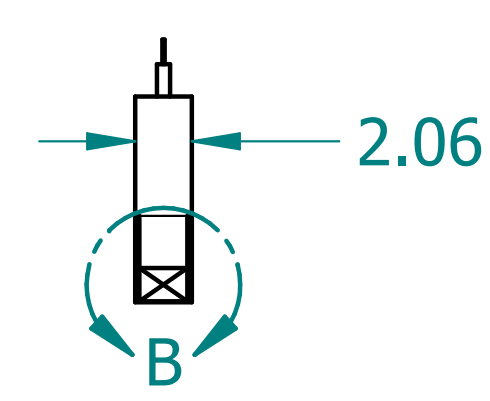

REVISION HISTORY			
REV.	DESCRIPTION	DATE	APPROVED

NAME	DATE	
DRAWN CBS	12/12/23	
ENG APPR CBS	12/12/23	
		TITLE
UNLESS OTHERWISE SPECIFIED DIMENSIONS ARE IN 'INCHES'		ILLUMINATED LAMINATE BEAM
ANGLES ±0.8° ; 2 PL ±0.040 ; 3 PL ±0.020		SUBTITLE
		120"x8"x2"
		PART NO: IXBeam-098-XX
		REV. 1.0
		SIZE: 34"x22" SCALE: 0.14 SHEET 1 OF 1
		FILE NAME: Illuminated Laminated Beam (120.8.2).dft