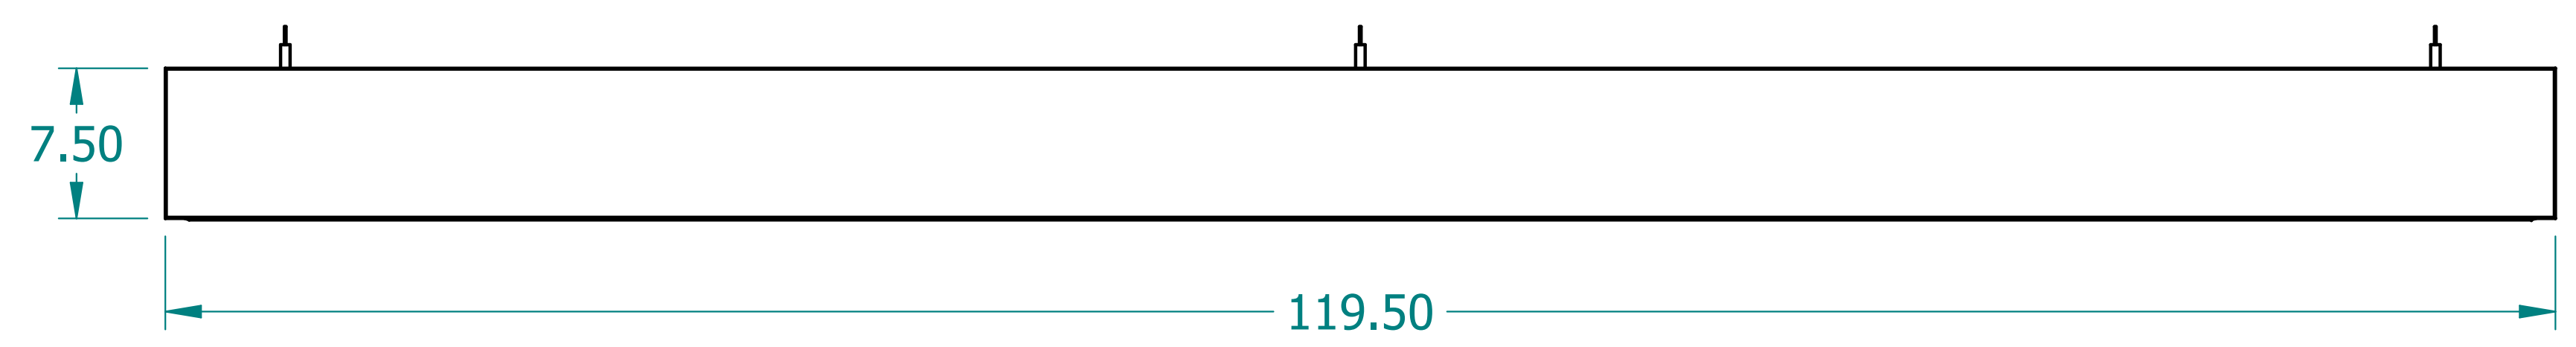

REVISION HISTORY			
REV.	DESCRIPTION	DATE	APPROVED

NAME	DATE	
DRAWN CBS	12/12/23	
ENG APPR CBS	12/12/23	
		TITLE
UNLESS OTHERWISE SPECIFIED DIMENSIONS ARE IN 'INCHES'		ILLUMINATED LAMINATE BEAM
ANGLES ±0.8° ; 2 PL ±0.040 ; 3 PL ±0.020		SUBTITLE
		120"x8"x2"
		PART NO: IXBeam-098-XX
		REV. 1.0
		SIZE: 34"x22" SCALE: 0.14 SHEET 1 OF 1
		FILE NAME: Illuminated Laminated Beam (120.8.2).dft