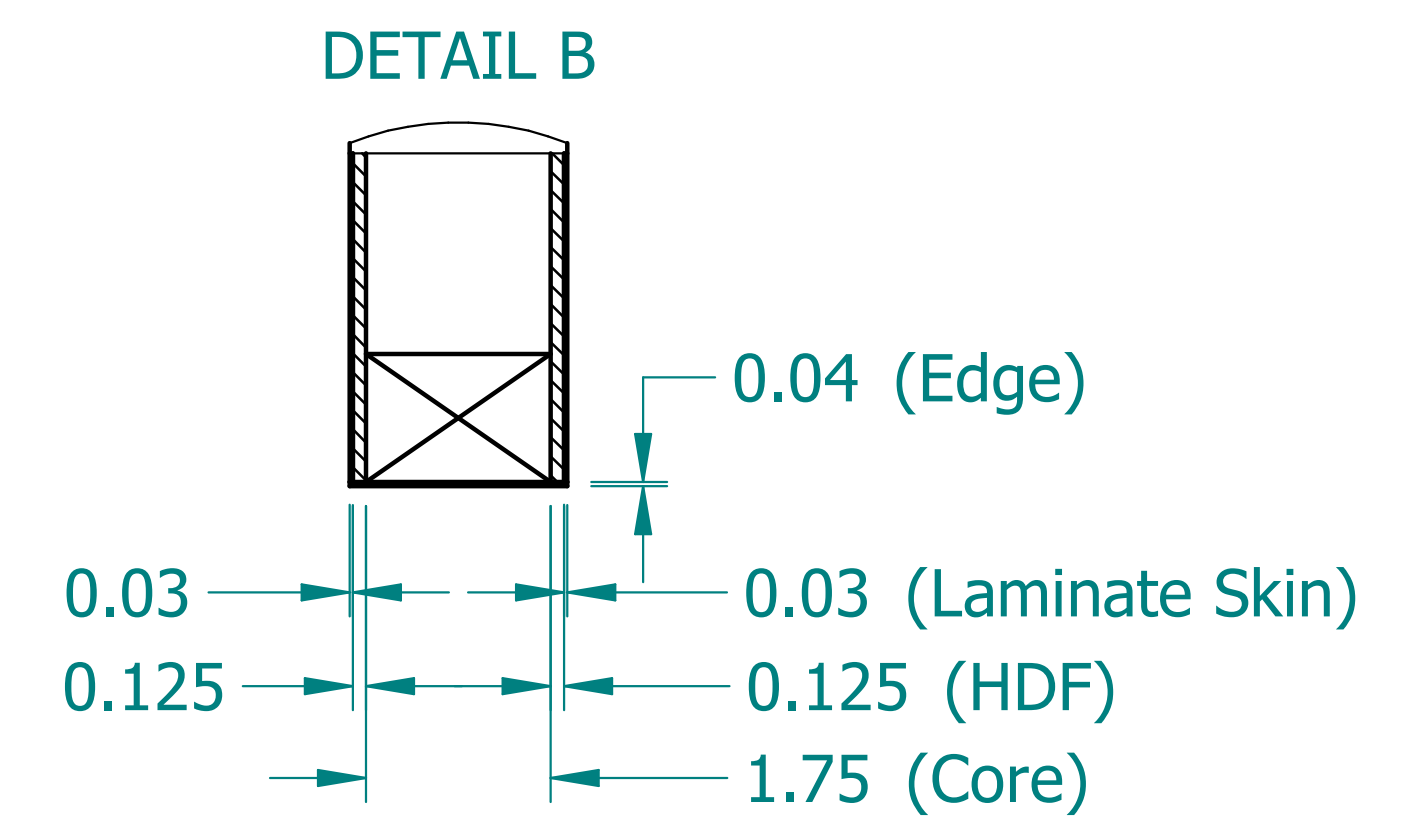

REVISION HISTORY			
REV.	DESCRIPTION	DATE	APPROVED

NAME	DATE	
DRAWN CBS	12/12/23	
ENG APPR CBS	12/12/23	
		TITLE
UNLESS OTHERWISE SPECIFIED DIMENSIONS ARE IN 'INCHES'		ILLUMINATED LAMINATE BEAM
ANGLES ±0.8° ; 2 PL ±0.040 ; 3 PL ±0.020		SUBTITLE
		120"x8"x2"
		PART NO: IXBeam-098-XX
		REV. 1.0
		SIZE: 34"x22" SCALE: 0.14 SHEET 1 OF 1
		FILE NAME: Illuminated Laminated Beam (120.8.2).dft