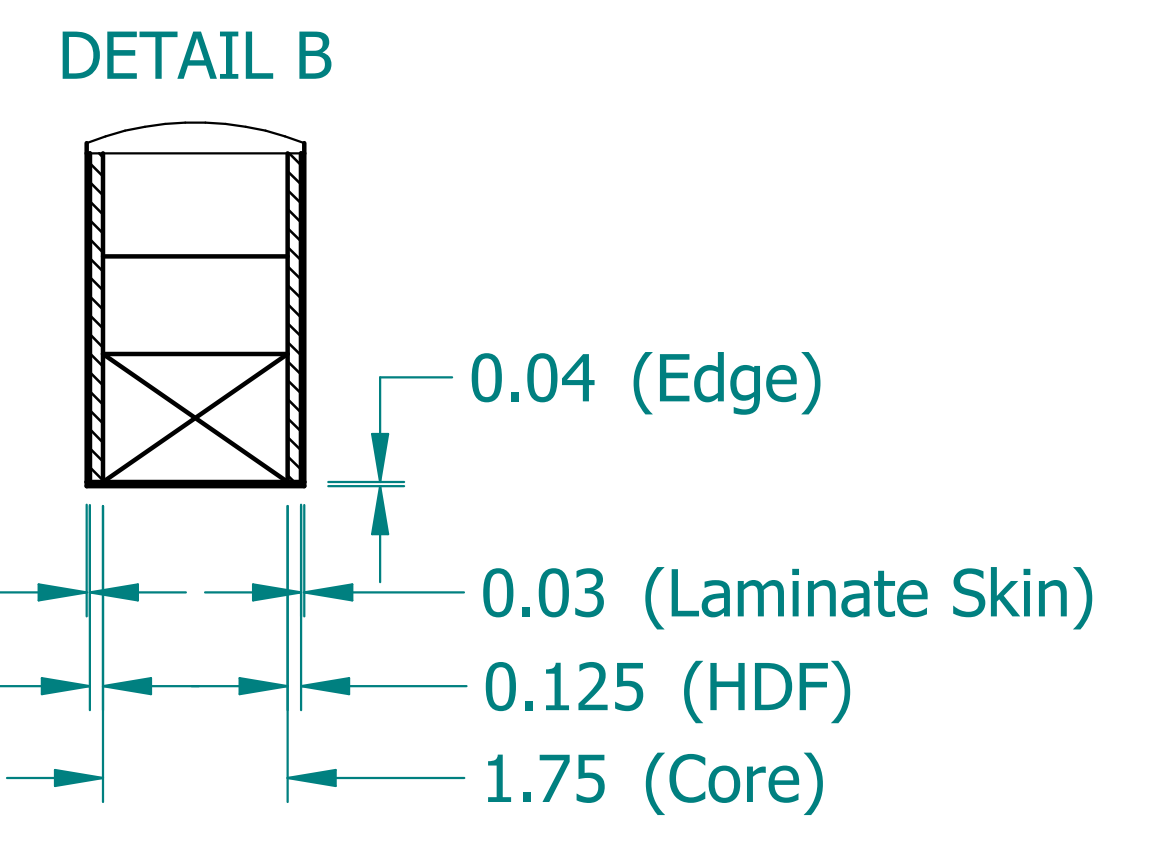

REVISION HISTORY			
REV.	DESCRIPTION	DATE	APPROVED

NAME	DATE	
DRAWN CBS	12/12/23	
ENG APPR CBS	12/12/23	
		TITLE
UNLESS OTHERWISE SPECIFIED DIMENSIONS ARE IN 'INCHES'		ILLUMINATED LAMINATE BEAM
ANGLES ±0.8° ; 2 PL ±0.040 ; 3 PL ±0.020		SUBTITLE
		120"x10"x2"
		PART NO: IXBeam-099-XX
		REV. 1.0
		SIZE: 34"x22" SCALE: 0.14 SHEET 1 OF 1
		FILE NAME: Illuminated Laminated Beam (120.10.2).dft