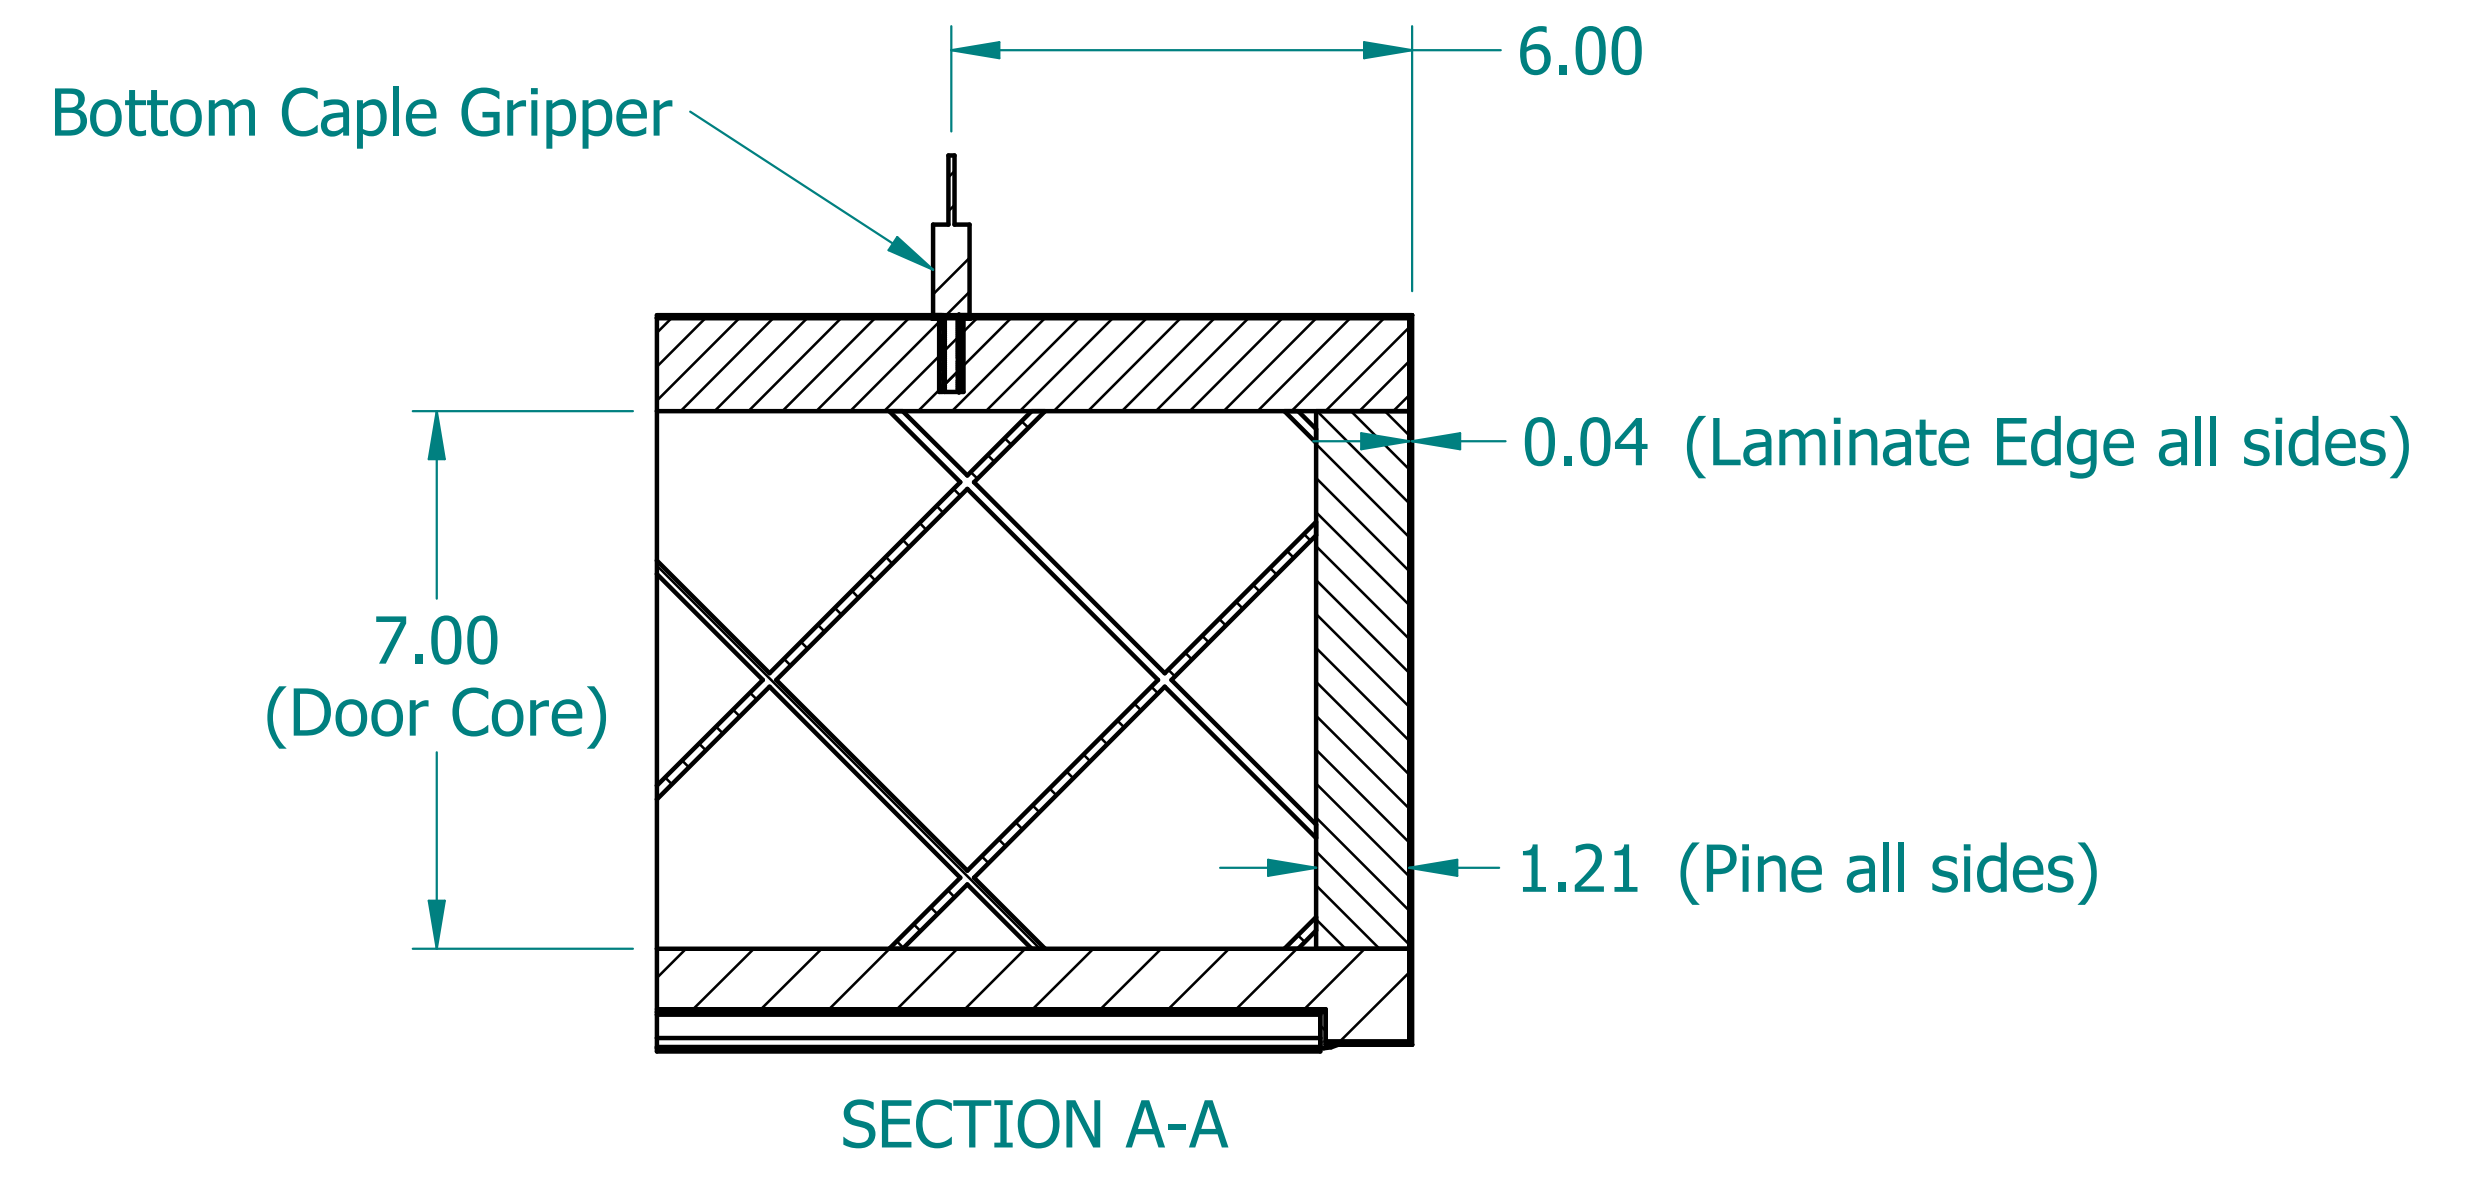

REVISION HISTORY			
REV.	DESCRIPTION	DATE	APPROVED

NAME	DATE	
DRAWN CBS	12/12/23	
ENG APPR CBS	12/12/23	
		TITLE
UNLESS OTHERWISE SPECIFIED DIMENSIONS ARE IN 'INCHES'		ILLUMINATED LAMINATE BEAM
ANGLES ±0.8° ; 2 PL ±0.040 ; 3 PL ±0.020		SUBTITLE
		120"x10"x2"
		PART NO: IXBeam-099-XX
		REV. 1.0
		SIZE: 34"x22" SCALE: 0.14 SHEET 1 OF 1
		FILE NAME: Illuminated Laminated Beam (120.10.2).dft