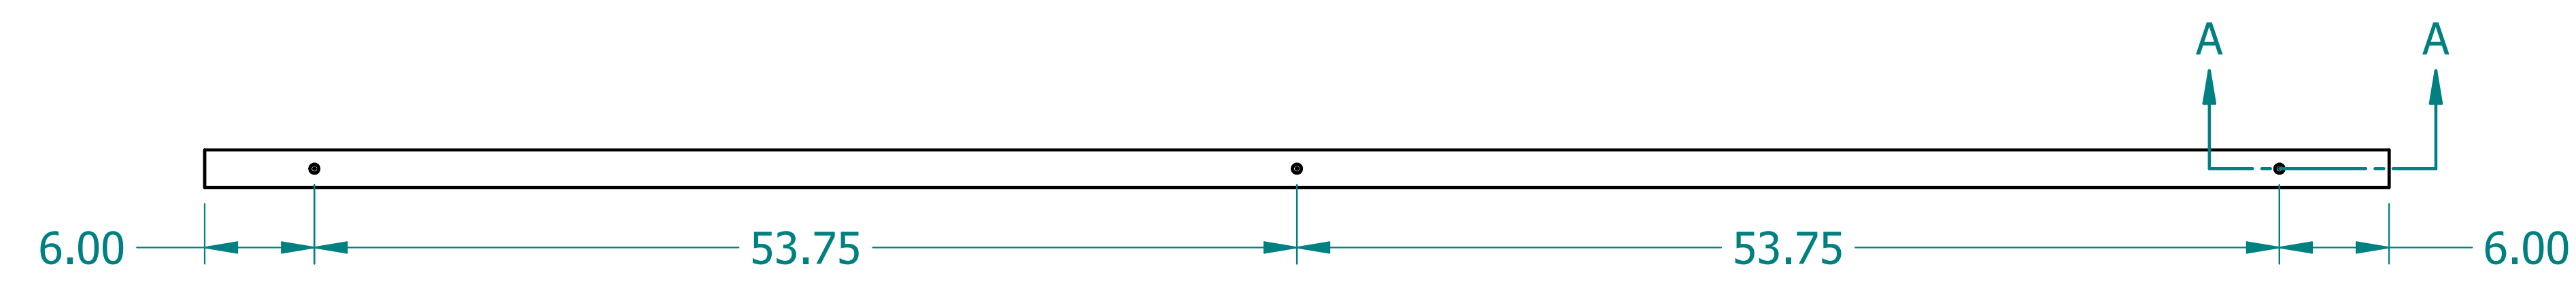

REVISION HISTORY			
REV.	DESCRIPTION	DATE	APPROVED

NAME	DATE	
DRAWN CBS	12/12/23	
ENG APPR CBS	12/12/23	
		TITLE
UNLESS OTHERWISE SPECIFIED DIMENSIONS ARE IN 'INCHES'		ILLUMINATED LAMINATE BEAM
ANGLES ±0.8° ; 2 PL ±0.040 ; 3 PL ±0.020		SUBTITLE
		120"x10"x2"
		PART NO: IXBeam-099-XX
		REV. 1.0
		SIZE: 34"x22" SCALE: 0.14 SHEET 1 OF 1
		FILE NAME: Illuminated Laminated Beam (120.10.2).dft