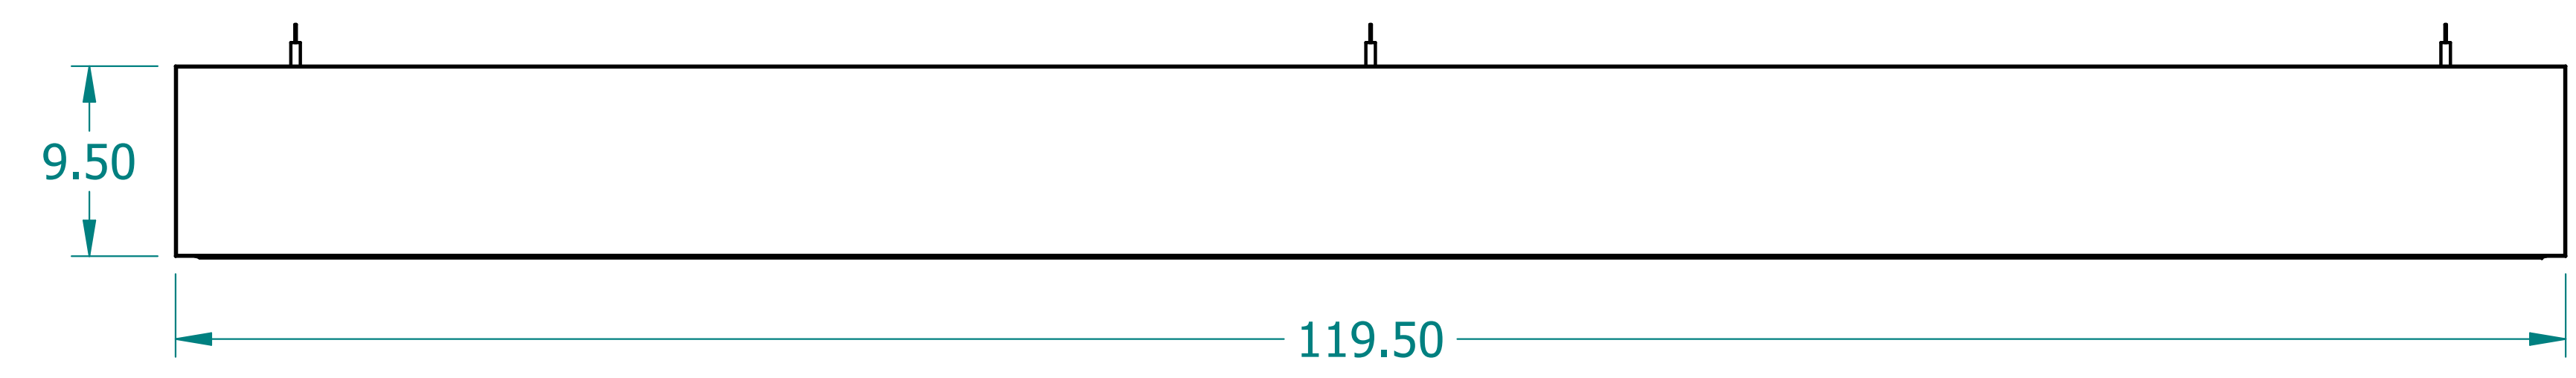

REVISION HISTORY			
REV.	DESCRIPTION	DATE	APPROVED

NAME	DATE	
DRAWN CBS	12/12/23	
ENG APPR CBS	12/12/23	
		TITLE
UNLESS OTHERWISE SPECIFIED DIMENSIONS ARE IN 'INCHES'		ILLUMINATED LAMINATE BEAM
ANGLES ±0.8° ; 2 PL ±0.040 ; 3 PL ±0.020		SUBTITLE
		120"x10"x2"
		PART NO: IXBeam-099-XX
		REV. 1.0
		SIZE: 34"x22" SCALE: 0.14 SHEET 1 OF 1
		FILE NAME: Illuminated Laminated Beam (120.10.2).dft