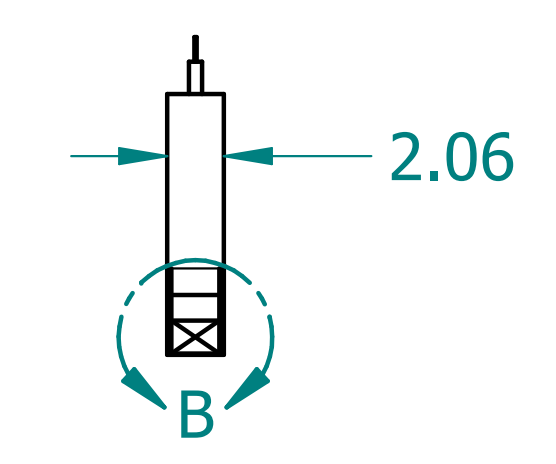

REVISION HISTORY			
REV.	DESCRIPTION	DATE	APPROVED

NAME	DATE	
DRAWN CBS	12/12/23	
ENG APPR CBS	12/12/23	
		TITLE
UNLESS OTHERWISE SPECIFIED DIMENSIONS ARE IN 'INCHES'		ILLUMINATED LAMINATE BEAM
ANGLES ±0.8° ; 2 PL ±0.040 ; 3 PL ±0.020		SUBTITLE
		120"x10"x2"
		PART NO: IXBeam-099-XX
		REV. 1.0
		SIZE: 34"x22" SCALE: 0.14 SHEET 1 OF 1
		FILE NAME: Illuminated Laminated Beam (120.10.2).dft