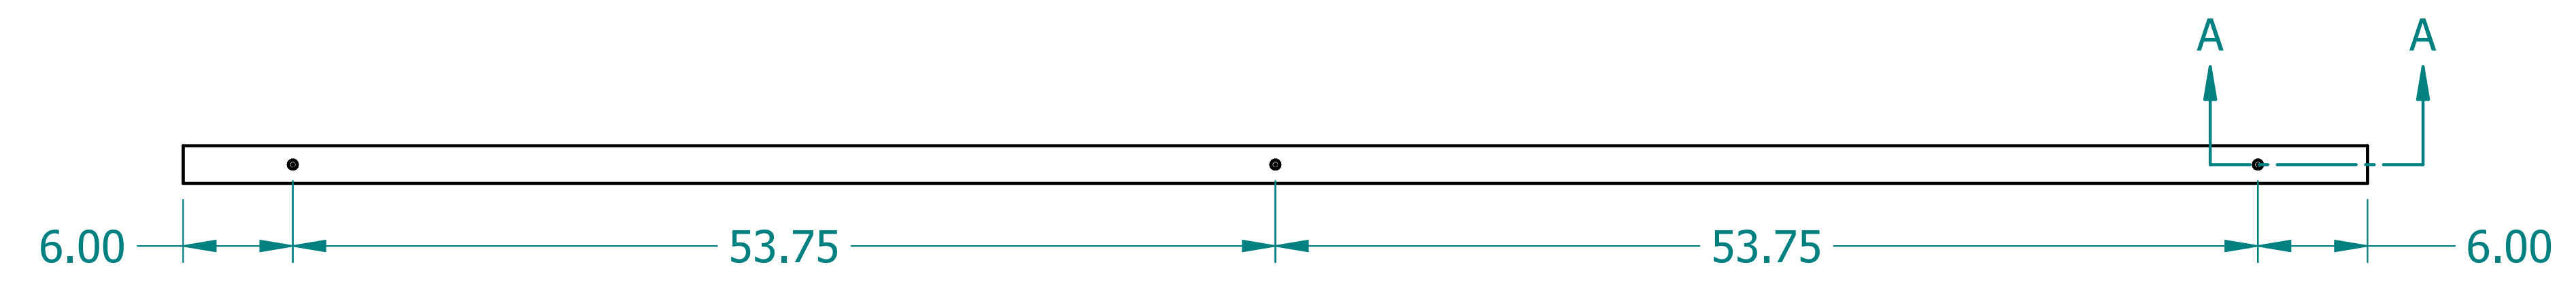

REVISION HISTORY			
REV.	DESCRIPTION	DATE	APPROVED

NAME	DATE	
DRAWN CBS	12/12/23	
ENG APPR CBS	12/12/23	
		TITLE
UNLESS OTHERWISE SPECIFIED DIMENSIONS ARE IN 'INCHES' ANGLES $\pm 0.8^\circ$; 2 PL ± 0.040 ; 3 PL ± 0.020		Illuminated Laminate Beam
		SUBTITLE
		120"x12"x2"
		PART NO: IXBeam-100-XX
		REV. 1.0
		SIZE: 34"x22" SCALE: 0.14 SHEET 1 OF 1
		FILE NAME: Illuminated Laminated Beam (120.12.2).dft