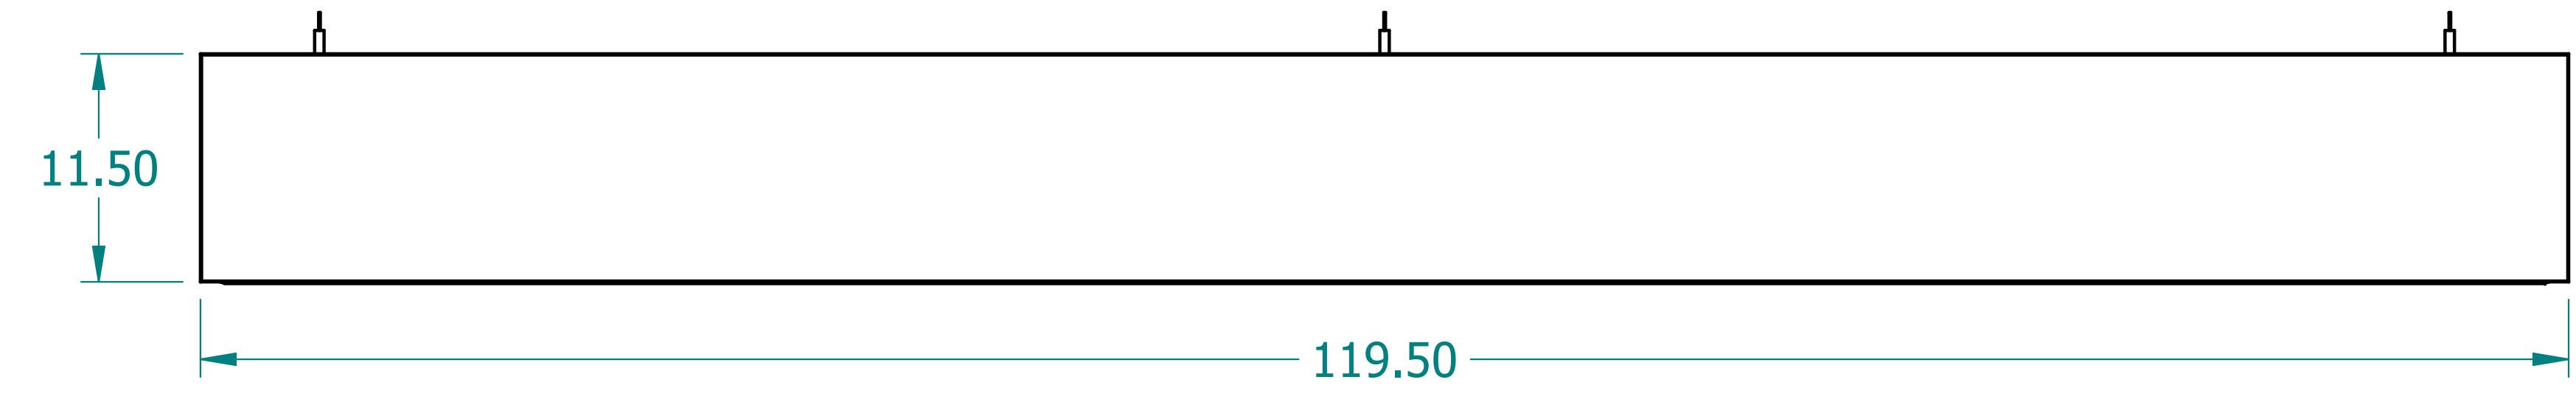

REVISION HISTORY			
REV.	DESCRIPTION	DATE	APPROVED

NAME	DATE	
DRAWN CBS	12/12/23	
ENG APPR CBS	12/12/23	
		TITLE
UNLESS OTHERWISE SPECIFIED DIMENSIONS ARE IN 'INCHES' ANGLES $\pm 0.8^\circ$; 2 PL ± 0.040 ; 3 PL ± 0.020		Illuminated Laminate Beam
		SUBTITLE
		120"x12"x2"
		PART NO: IXBeam-100-XX
		REV. 1.0
		SIZE: 34"x22" SCALE: 0.14 SHEET 1 OF 1
		FILE NAME: Illuminated Laminated Beam (120.12.2).dft