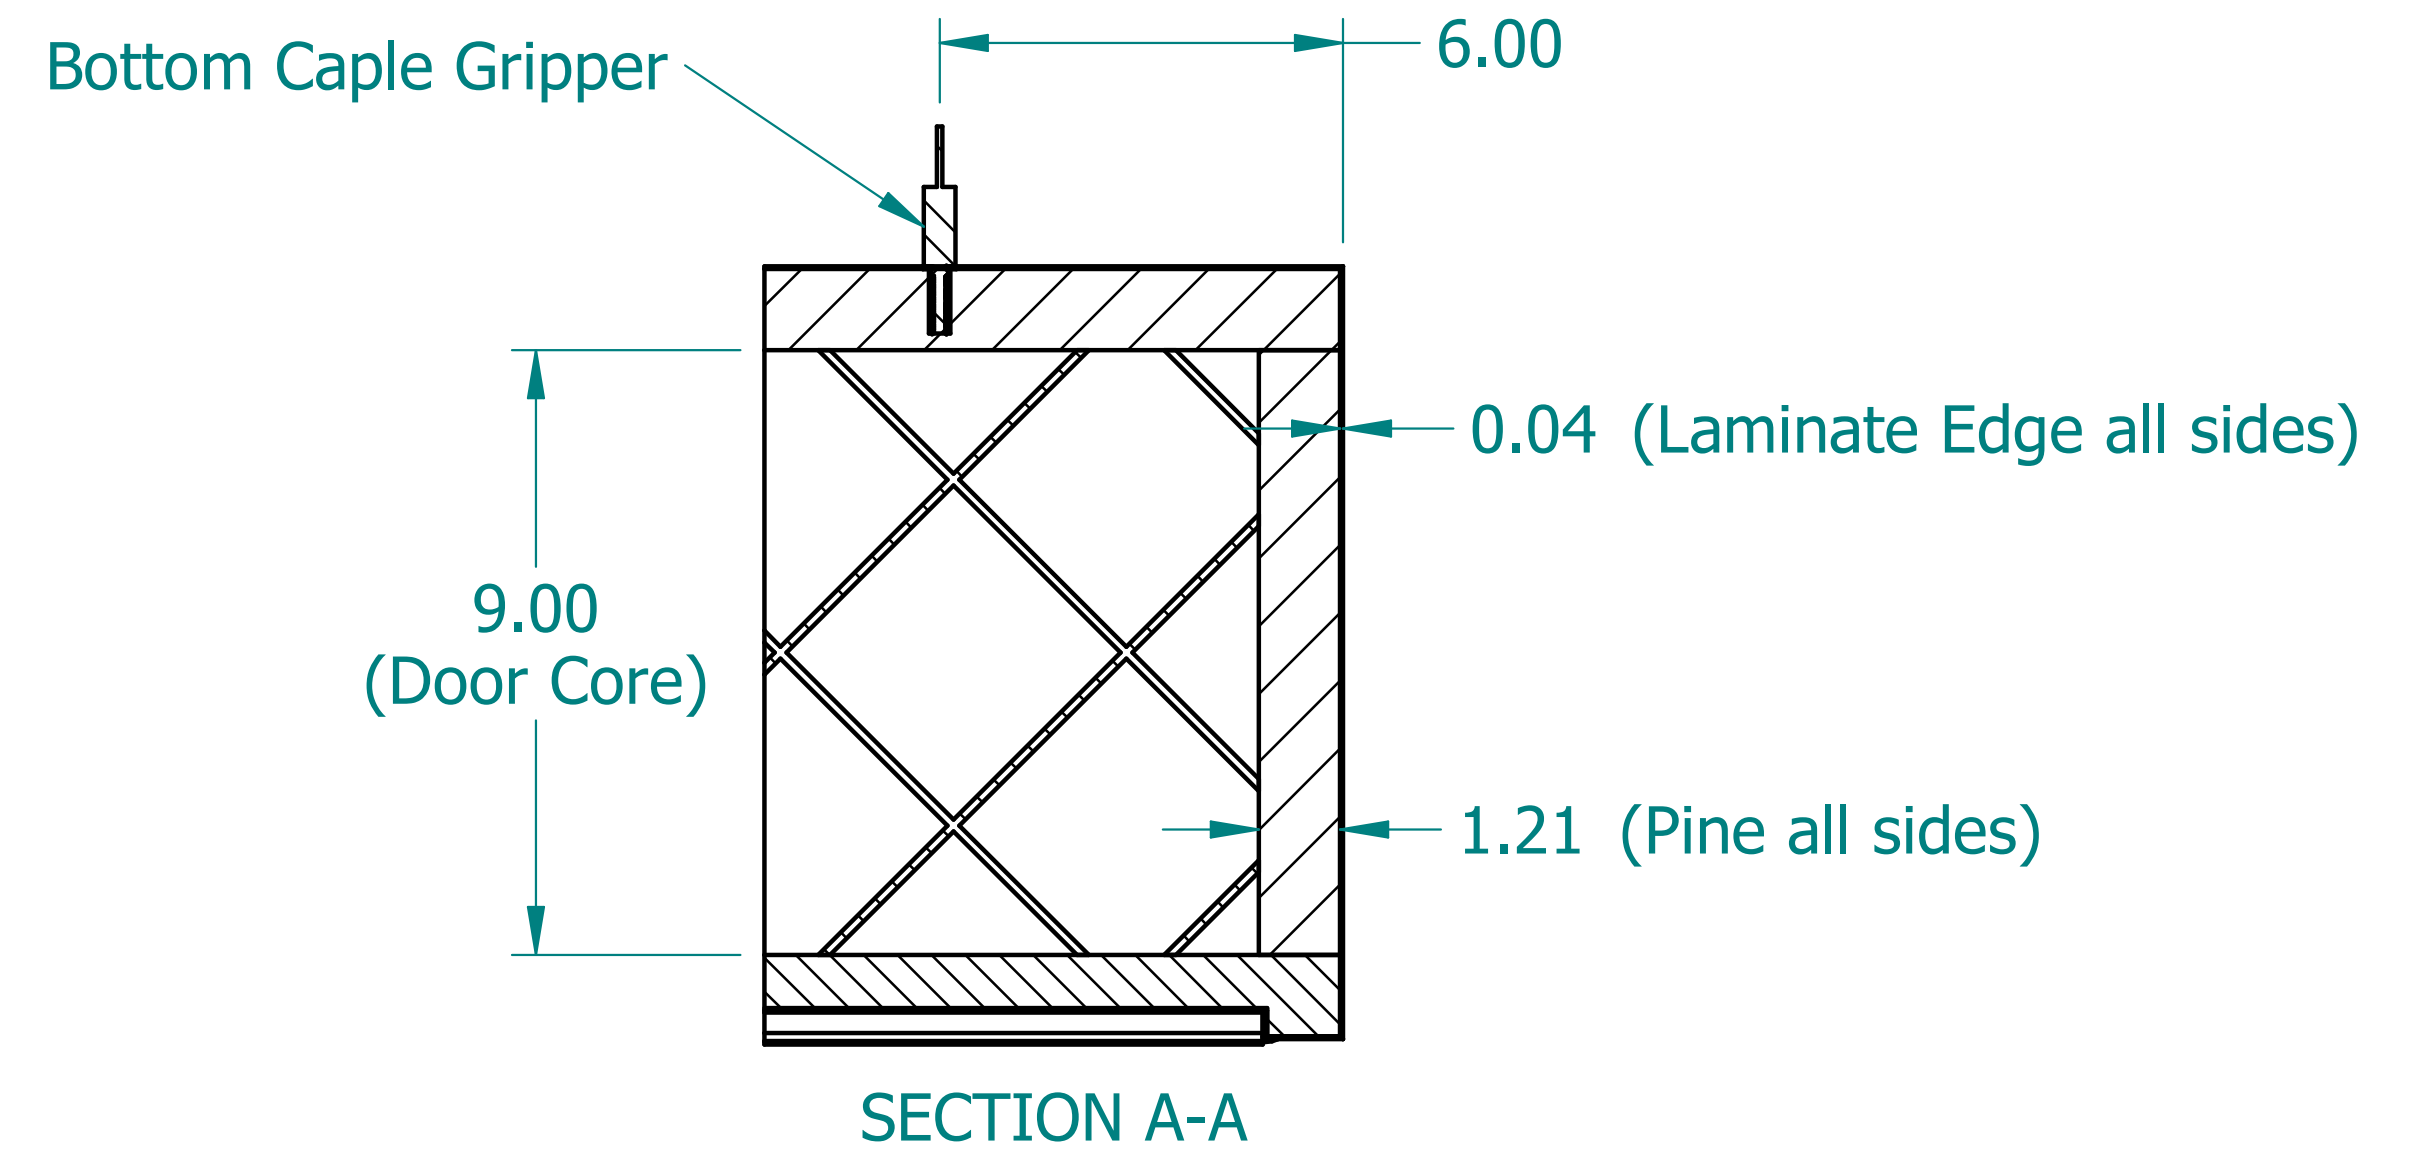

REVISION HISTORY			
REV.	DESCRIPTION	DATE	APPROVED

NAME	DATE	
DRAWN CBS	12/12/23	
ENG APPR CBS	12/12/23	
		TITLE
UNLESS OTHERWISE SPECIFIED DIMENSIONS ARE IN 'INCHES' ANGLES $\pm 0.8^\circ$; 2 PL ± 0.040 ; 3 PL ± 0.020		Illuminated Laminate Beam
		SUBTITLE
		120"x12"x2"
		PART NO: IXBeam-100-XX
		REV. 1.0
		SIZE: 34"x22" SCALE: 0.14 SHEET 1 OF 1
		FILE NAME: Illuminated Laminated Beam (120.12.2).dft