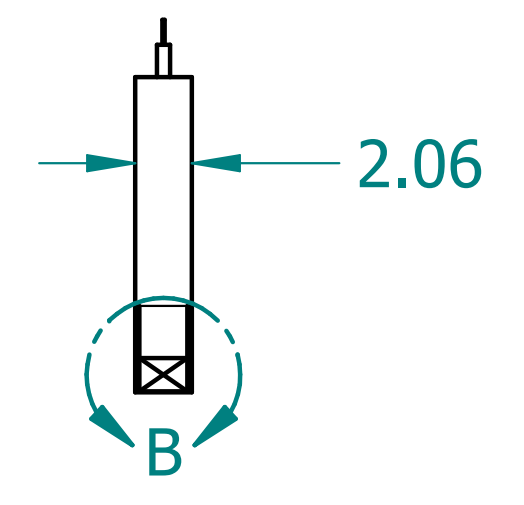

REVISION HISTORY			
REV.	DESCRIPTION	DATE	APPROVED

NAME	DATE	
DRAWN CBS	12/12/23	
ENG APPR CBS	12/12/23	
		TITLE
UNLESS OTHERWISE SPECIFIED DIMENSIONS ARE IN 'INCHES' ANGLES $\pm 0.8^\circ$; 2 PL ± 0.040 ; 3 PL ± 0.020		Illuminated Laminate Beam
		SUBTITLE
		120"x12"x2"
		PART NO: IXBeam-100-XX
		REV. 1.0
		SIZE: 34"x22" SCALE: 0.14 SHEET 1 OF 1
		FILE NAME: Illuminated Laminated Beam (120.12.2).dft