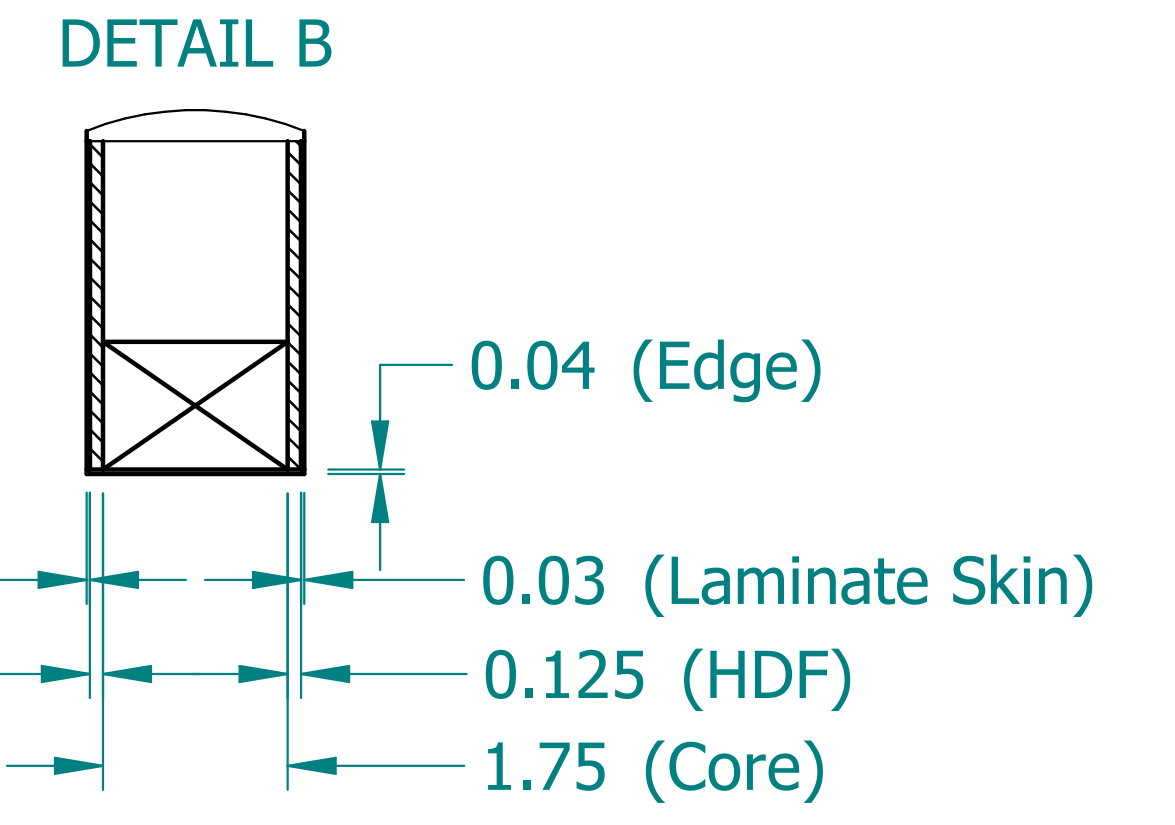

REVISION HISTORY			
REV.	DESCRIPTION	DATE	APPROVED

NAME	DATE	
DRAWN CBS	12/12/23	
ENG APPR CBS	12/12/23	
		TITLE
UNLESS OTHERWISE SPECIFIED DIMENSIONS ARE IN 'INCHES' ANGLES $\pm 0.8^\circ$; 2 PL ± 0.040 ; 3 PL ± 0.020		Illuminated Laminate Beam
		SUBTITLE
		120"x12"x2"
		PART NO: IXBeam-100-XX
		REV. 1.0
		SIZE: 34"x22" SCALE: 0.14 SHEET 1 OF 1
		FILE NAME: Illuminated Laminated Beam (120.12.2).dft